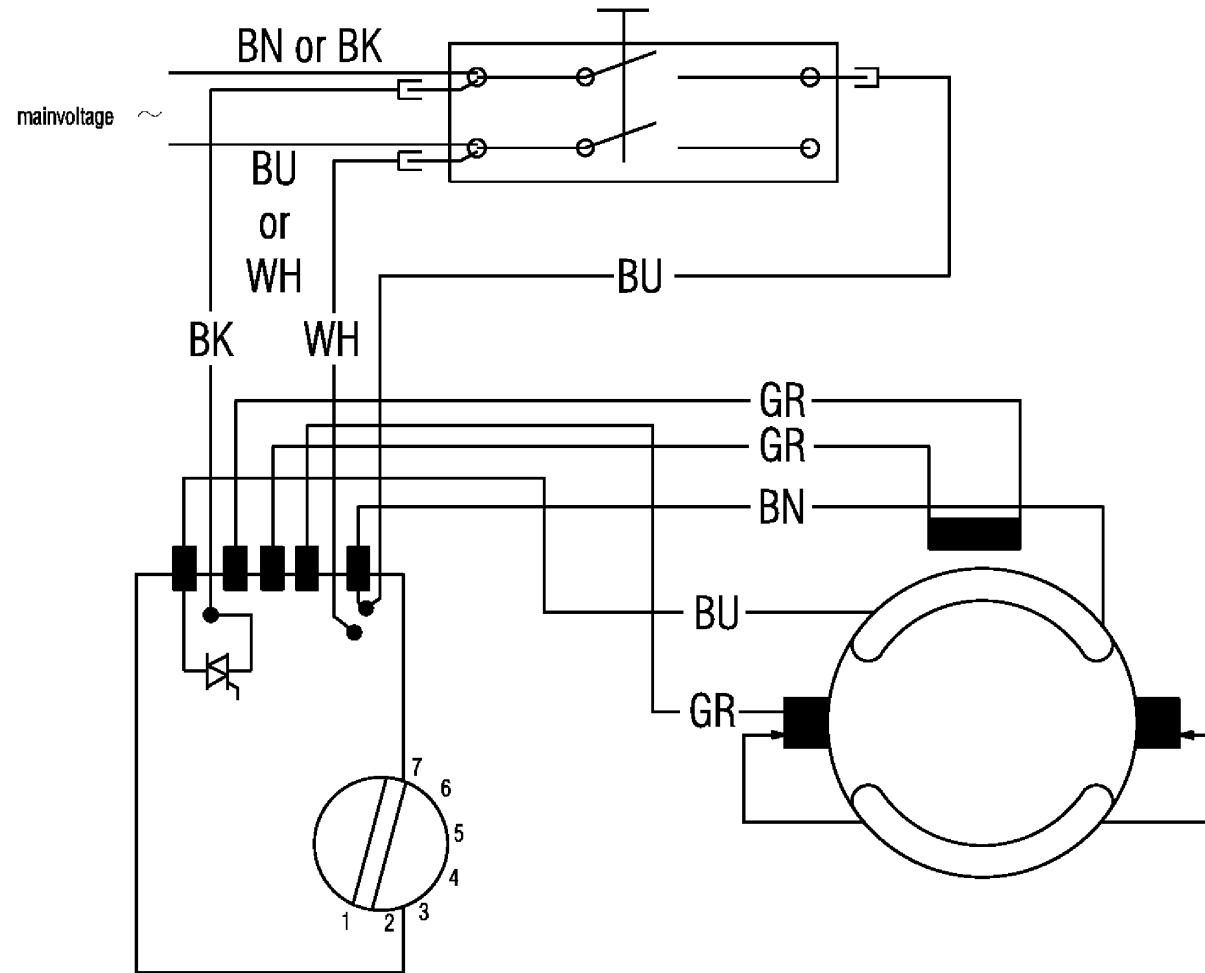

Position	Amount	Type number	Description
1	1	339127370	Clamping band
2	1	341111650	Thumbscrew
3	1	343370540	Clamping piece
4	1	341514450	Depth stop
5	1	341101740	Square nut
6	1	141130650	Hexagonal lock nut
7	1	314000740	Handle
8	6	141117980	Cap screw
9	1	338115880	Warning label
10	1	343379740	Cover
11	1	344094680	O-ring 56 X 3
12	1	344070800	Filter (felt)
13	1	343379780	Cover
14	12	141121610	Fillister head screw
15	1	343390240	Handle
16	1	338117880	Sticker
17	14	341702720	Screw 4x18
19	1	343369870	Switch trigger
20	1	343407550	Switch
21	1	343379760	Handle cover
22	1	341004790	Threaded bushing
23	1	341514460	Cylindrical pin 5x30
24	1	343369890	Clamping wheel
25	1	344094580	Sealing lip
26	1	343390330	Sleeve
27	1	316035980	Sliding sleeve cpl.
30	1	342002320	Pressure spring
31	2	339127390	Holder
32	1	343373960	Retaining ring
33	1	342021870	Conical spring
34	1	339127410	Plate guide
35	1	316037400	Housing cpl.
36	1	339210760	Sealing ring
37	1	344096950	Gasket
38	1	341004810	Toothed sleeve
39	2	339127420	Washer 41X48X1,8
40	1	143195050	O-ring 5 X 1,2
41	2	341514480	Roller 8x20
42	1	341603390	Spindle cpl.
43	1	342021530	Circlip 43FL
44	1	341012460	Washer RD 44,4

89	1	341054590	Friction bearing
90	1	344096940	Rubber bushing
91	1	344094720	Gasket
92	2	343370620	Cover
93	1	316037370	Intermediate flange cpl.
94	1	316037390	Control lever cpl.
95	1	343080750	Electronic unit 120V
96	1	343379770	Baffle
97	1	311010320	Field coil 120 V
98	2	342002370	Brush spring
99	2	341703860	Screw 4x18
100	1	316037540	2 part cap
101	1	330001640	Fan cpl.
102	1	141121590	Fillister head screw
103	1	338045180	Rating plate
104	1	343370580	Cable clip
105	2	338118530	Metabo label
106	1	343379730	Motor housing
107	1	343390340	Supporting plate
108	1	344100950	Cable sleeve
109	1	344495520	Cable with plug
111	1	316037590	Maintenance kit 120 V
112	1	314000750	Handle cpl.
880	1	344131080	Grease Bit THERMOPLEX
1001	1	338504270	Diagram