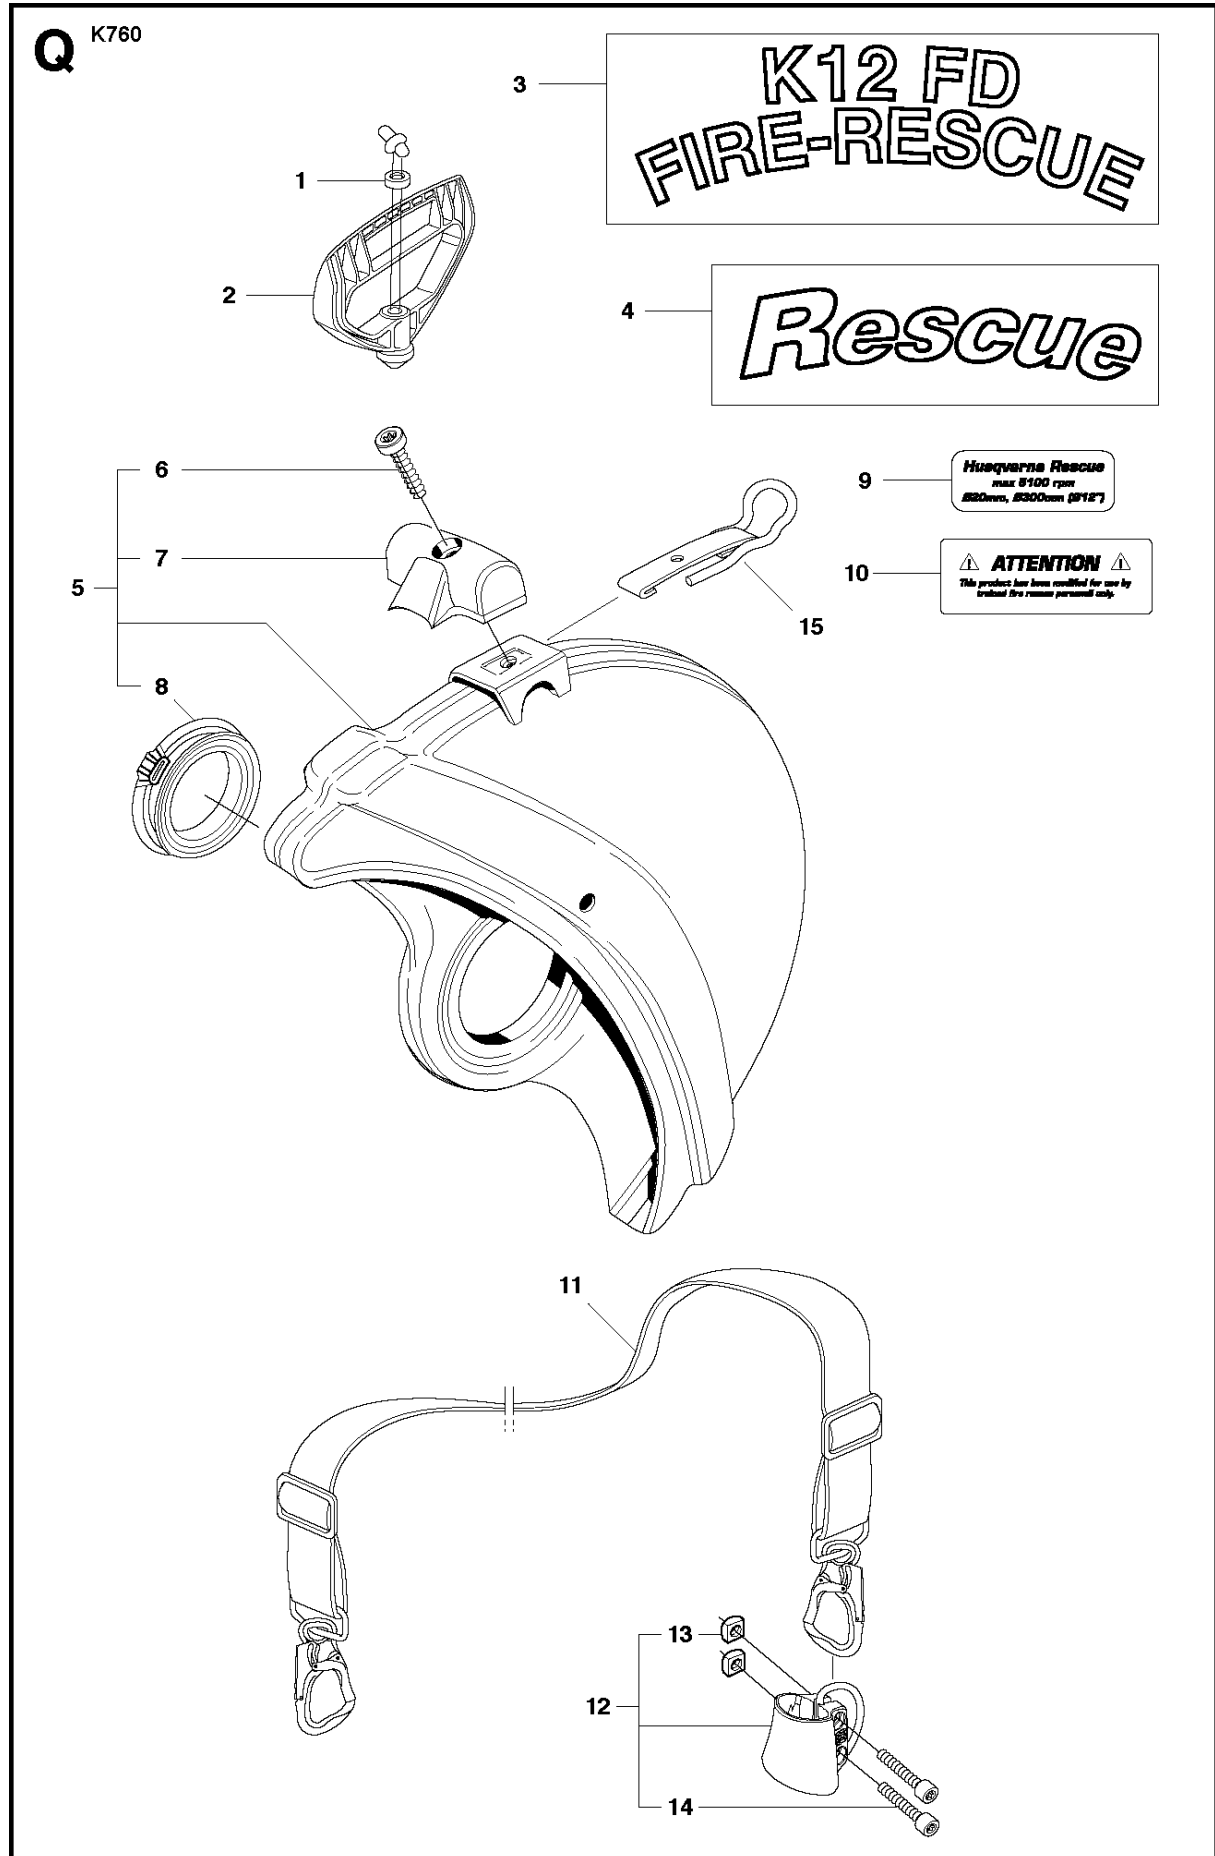

GASKET KIT

K760 RESCUE, 2009-12

Ref	Part No	Description	Remark	QTY KIT
1	506 38 26-01	TOOL		1
2	506 38 53-05	GASKET KIT	Incl. 3 - 10	1
3	506 41 23-01	GASKET		1
4	506 37 69-02	GASKET		1
5	506 37 70-02	GASKET		1
6	506 37 70-03	GASKET		1
7	544 21 93-02	INSERT		1
8	503 26 02-04	SEALING RING		2
9	506 37 67-01	CYLINDER		1
10	506 37 68-03	GASKET		1
11	502 23 33-01	KIT	Incl. 10 Pins	1
12	502 28 70-01	KIT		1
13	501 01 95-01	SWITCH		1