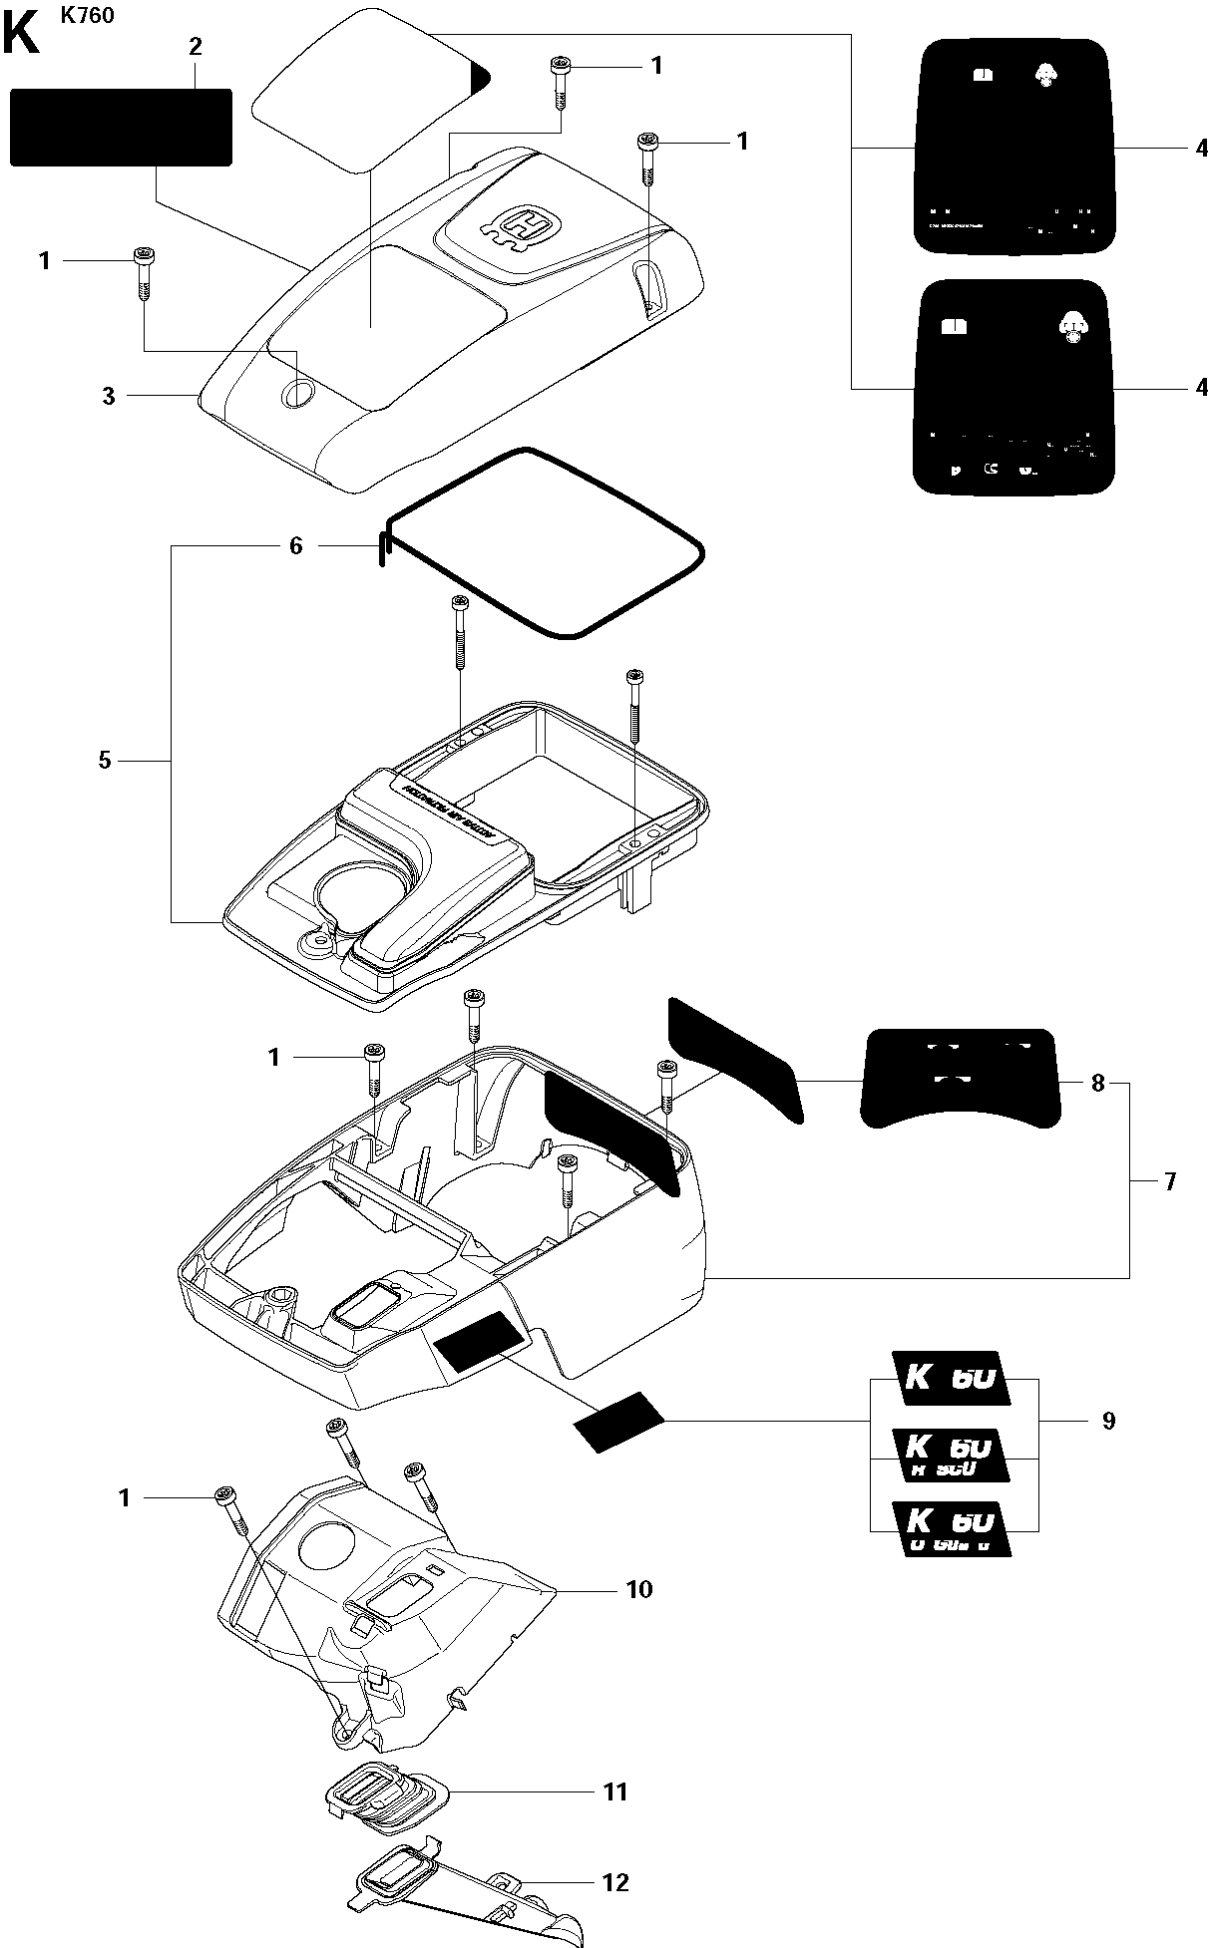

CYLINDER COVER

K760 RESCUE, 2009-12

K K760

CYLINDER COVER

K760 RESCUE, 2009-12

Ref	Part No	Description	Remark	QTY KIT
1	503 21 53-21	SCREW ITXSCM		10
2	525 76 35-02	DECAL		1
3	525 44 43-01	FILTER COVER		1
4	574 23 14-01	DECAL	EPA USA	1
4	574 23 14-02	DECAL	CE, EPA Canada	1
5	574 36 21-01	FILTER HOLDER ASSY	Incl. 6	1
5	574 36 21-02	FILTER HOLDER ASSY	OIL GUARD	1
6	575 35 50-01	SEALING STRIP		1
7	506 39 84-05	CYLINDER COVER ASSY	Incl. 8	1
8	544 89 09-02	LABEL		1
9	574 23 16-01	DECAL		1
9	574 23 16-02	DECAL	Rescue	1
9	574 23 16-03	DECAL	Oil Guard	1
10	506 37 02-01	COVER	Incl. 12, 13	1
11	506 37 04-01	BELLOWS		1
12	525 58 43-01	AIR NOZZLE		1