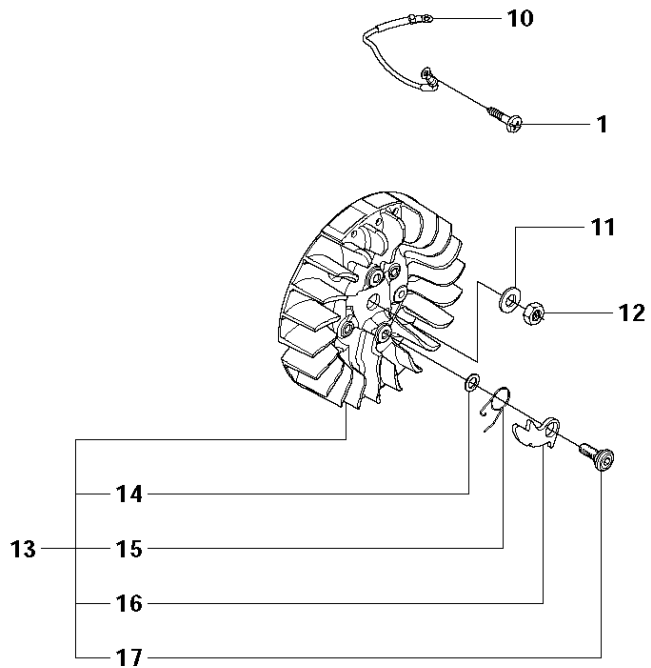

K760 Oil Guard