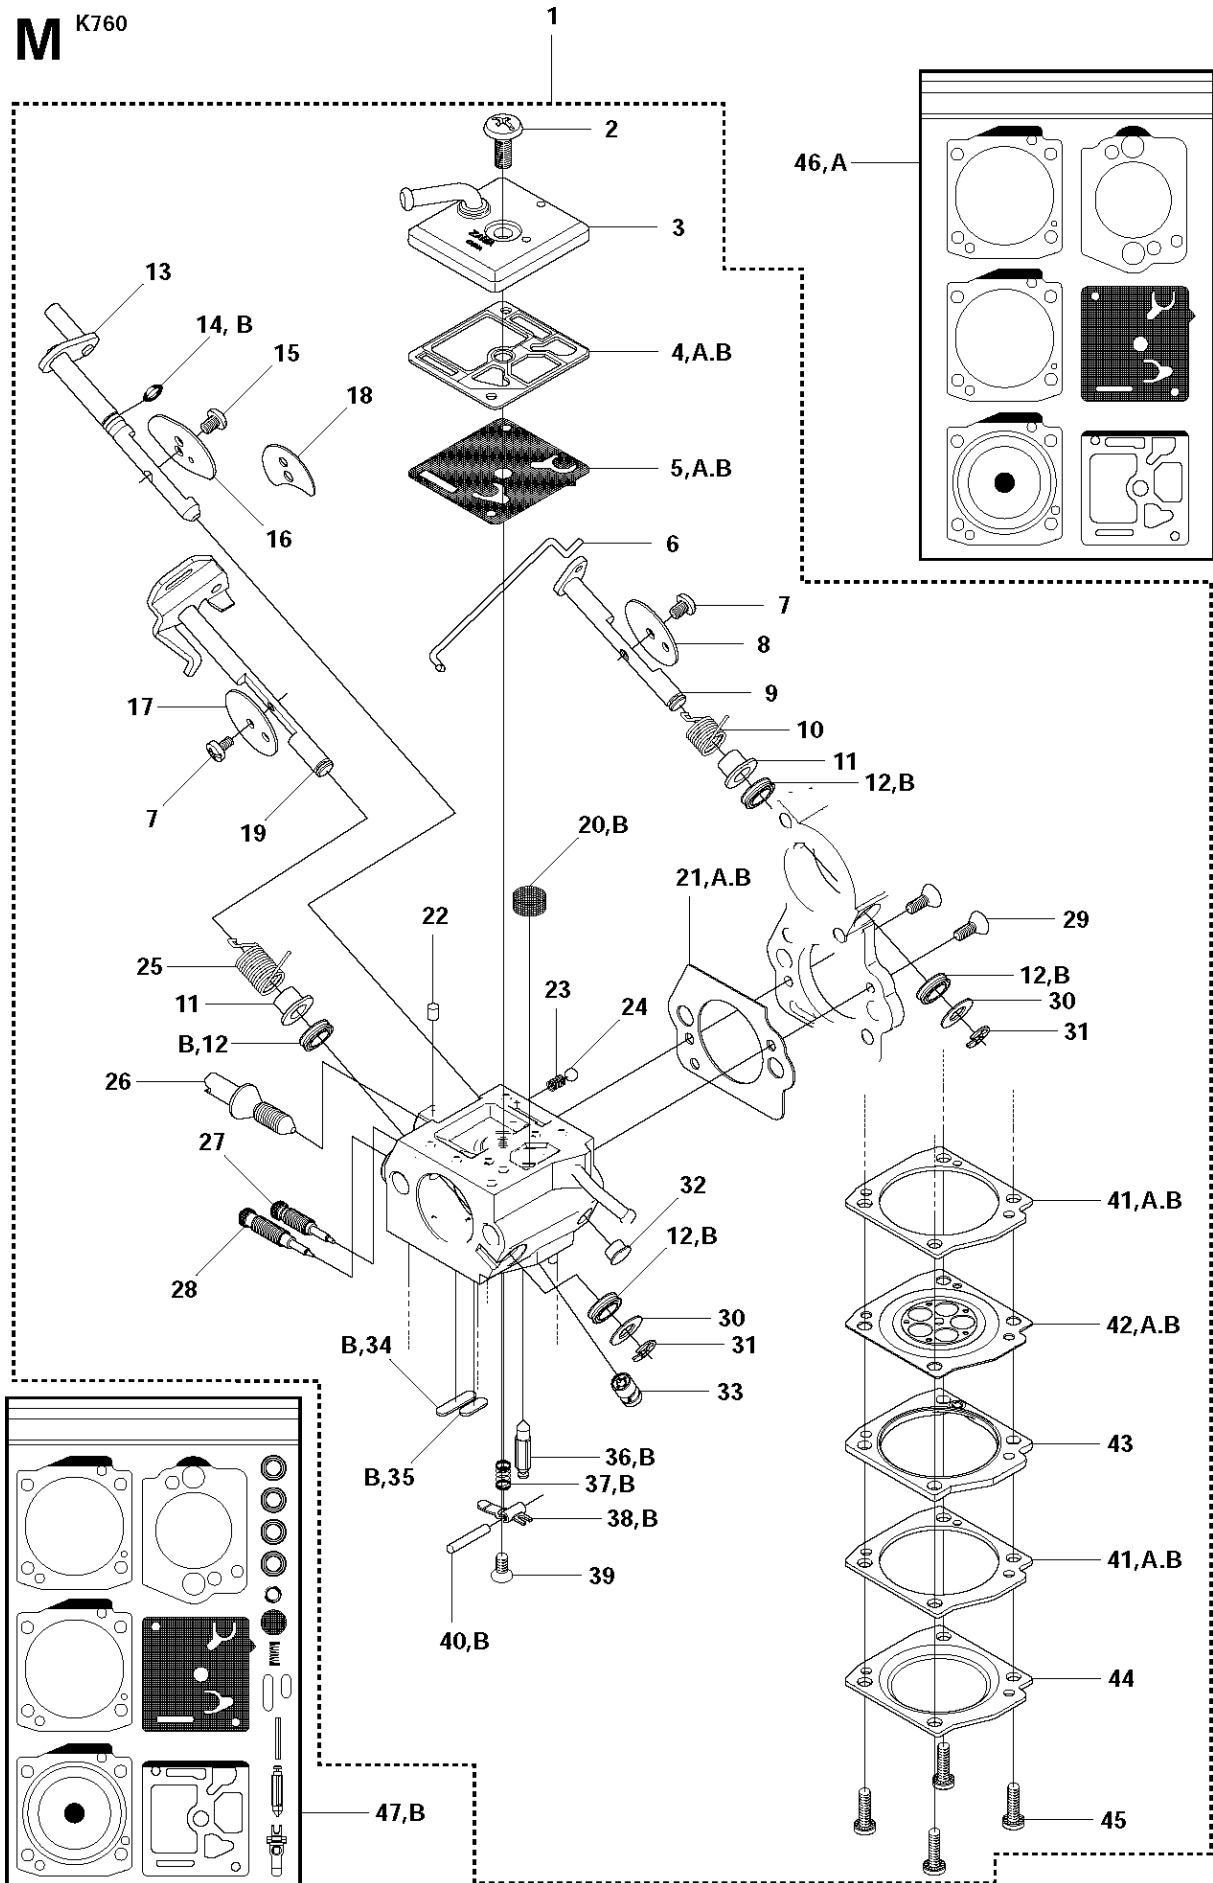

M

K760

CARBURETOR

K760 RESCUE, 2009-12

Ref	Part No	Description	Remark	QTY KIT
1	510 18 12-02	CARBURETTOR	Zama C3-EL43A, Incl. 2 - 43	1
2	503 47 96-01	SCREW		1
3	544 83 64-01	PUMP COVER		1
4	503 61 66-01	GASKET		1
5	506 39 60-01	DIAPHRAGM PUMP		1
6	506 39 65-01	ROD		1
7	544 08 22-01	SCREW		2
9	506 39 71-01	SHAFT ASSY		1
10	506 39 75-01	SPRING		1
11	506 39 54-01	COLLAR		2
12	506 39 64-01	QUAD RING		4
13	506 39 73-01	SHAFT ASSY		1
14	506 39 90-01	O-RING		1
15	503 48 18-01	SCREW		1
16	506 39 78-01	VALVE		1
17	537 17 70-01	VALVE		1
18	522 60 75-01	CHOKE VALVE	Japan only	1
19	506 39 74-01	SHAFT ASSY		1
20	503 53 57-01	STRAINER		1
21	506 39 58-01	GASKET		1
22	503 48 11-01	PIECE		1
23	537 01 26-01	SPRING		1
24	537 01 25-01	BALL		1
25	544 83 65-01	SPRING		1
26	506 39 72-01	SCREW		1
27	506 39 70-01	SCREW		1
28	506 39 69-01	SCREW		1
29	537 38 51-01	SCREW		2
30	506 39 79-01	WASHER		2
31	537 38 52-01	CLIP		2
32	506 39 91-01	PLUG		1
33	506 39 61-01	NOZZLE ASSY		1
34	503 53 56-01	PLUG WELCH		1
35	537 17 78-01	PLUG		1
36	537 17 62-01	VALVE		1
37	575 44 13-01	SPRING		1
38	537 17 64-01	LEVER		1
39	544 08 21-01	SCREW		1
40	503 48 00-01	PIN RETAINING SCREW		1
41	506 39 62-01	GASKET		2
42	506 39 57-01	DIAPHRAGM ASSY		1
43	506 39 55-01	COVER		1
44	506 39 56-01	COVER		1
45	506 39 66-01	SCREW		4
46	506 40 99-01	GASKET KIT	Incl. 4-5, 21, 41, 42	1
47	506 41 00-03	GASKET KIT	Incl. 4-5, 12, 14, 20, 21, 34-38, 40-42	1