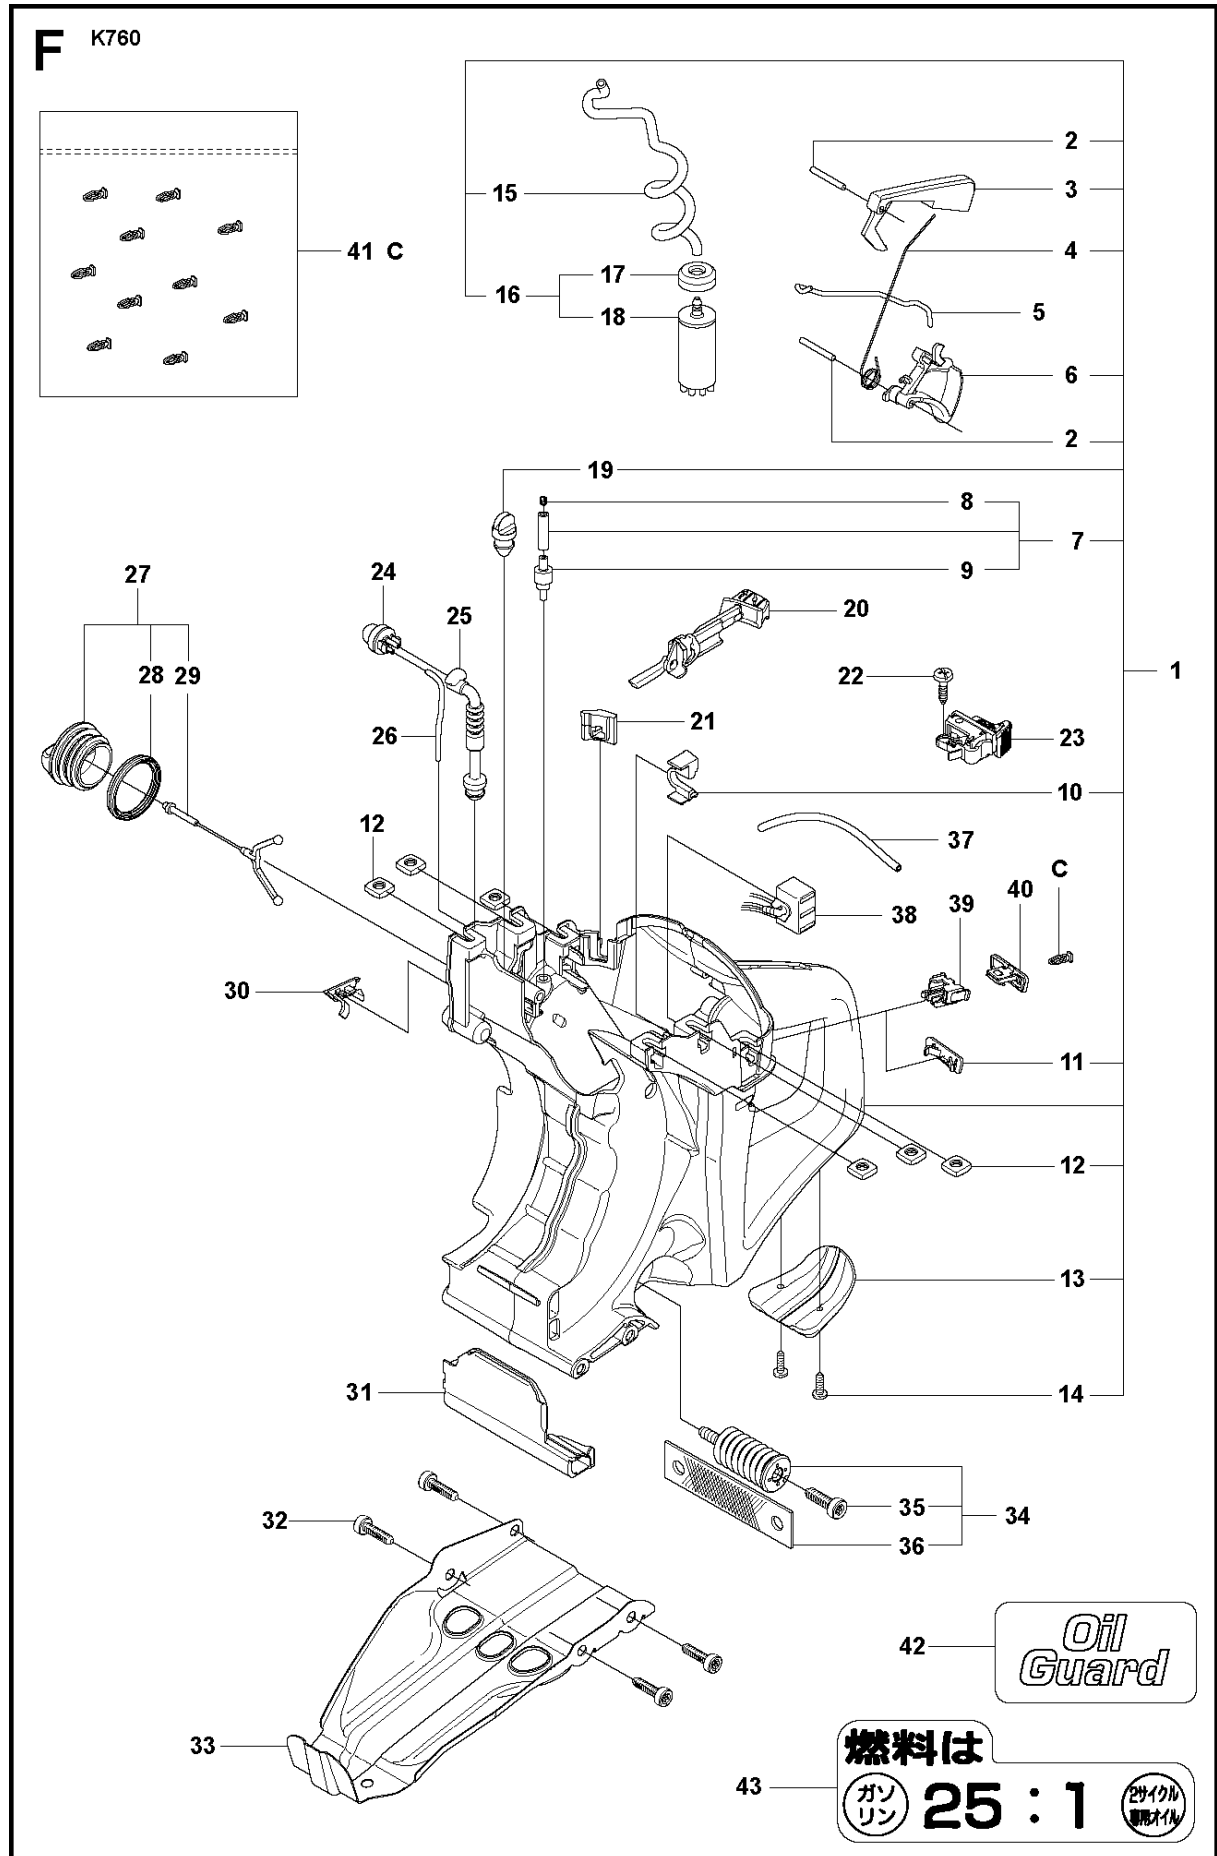

FUEL TANK

K760 RESCUE, 2009-12

Ref	Part No	Description	Remark	QTY KIT
1	506 38 65-13	FUEL TANK	Incl. 2 - 4, 6 - 7, 10 - 16	1
2	720 12 40-20	PARALLEL PIN		2
3	506 22 28-02	THROTTLE LOCKOUT		1
4	506 37 95-01	SPRING		1
5	506 37 13-01	THROTTLE ROD		1
6	506 37 20-03	THROTTLE TRIGGER		1
7	506 38 66-01	TANK VENT ASSY	Incl. 8 - 9	1
8	504 35 72-01	SINTER PLUG		1
9	503 16 40-01	TANK VENT		1
10	544 39 32-01	HOSE CLIP		1
11	501 37 13-01	LID		1
12	503 22 65-04	SQUARE NUT		6
13	506 38 67-02	GROUND SUPPORT		1
14	503 21 45-16	SCREW CRCSFT		2
15	544 32 50-03	FUEL HOSE		1
16	506 26 41-11	FUEL FILTER	Incl. 17 - 18	1
17	506 27 11-01	HOSE CLAMP		1
18	506 26 41-01	FUEL FILTER		1
19	574 40 57-01	SEALING PLUG		1
20	544 22 90-02	CHOKE CONTROL		1
21	506 37 80-01	GROMMET		1
22	503 21 28-10	SCREW CCRPANT		1
23	506 31 86-02	STOP SWITCH		1
24	540 05 49-01	AIR PURGE	Purge	1
25	505 19 52-01	FUEL HOSE	Purge	1
26	537 04 24-14	FUEL HOSE	Purge	1
27	506 25 59-03	TANK CAP ASSY	Incl. 28 - 29	1
28	506 29 21-01	GASKET		1
29	503 57 89-01	HOLDER		1
30	506 39 46-02	HUB CAP		1
31	506 38 15-01	HEAT SHIELD		1
32	503 21 54-20	SCREW ITXSCT		4
33	506 37 19-02	BASEPLATE		1
34	537 21 03-07	ANTIVIBRATION ELEMENT	Incl. 35 - 36	1
35	544 06 12-01	SCREW ITXSCM		1
36	544 23 82-01	BAND		1
37	544 32 49-37	FUEL HOSE	Oil Guard	1
38	544 38 41-01	ELECTRONIC BOX	Oil Guard	1
39	501 01 88-01	HOUSING	Oil Guard	1
40	501 01 94-01	SWITCH	Oil Guard	1
41	502 23 33-01	KIT	Oil Guard, Incl. 10 pins	1
42	501 31 89-01	LABEL	Oil Guard	1
43	506 31 30-01	LABEL	Japan only	1