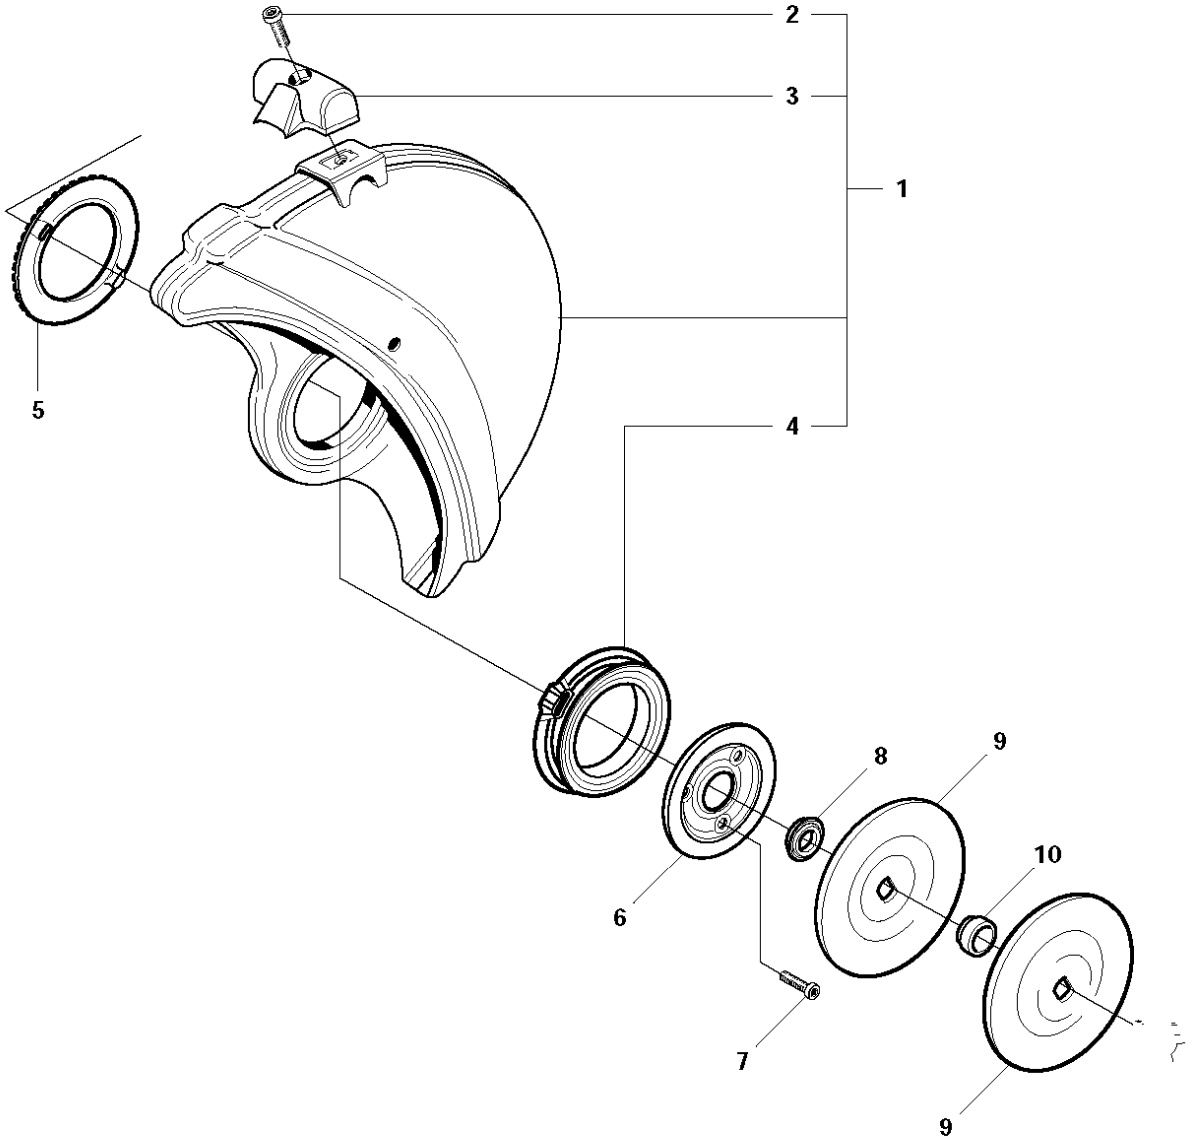

B K760

11

12

13

WHEELS & TIRES

K760 RESCUE, 2009-12

Ref	Part No	Description	Remark	QTY KIT
1	506 34 05-42	BLADE GUARD	"12"" , Incl. 2 - 4"	1
1	506 34 05-44	BLADE GUARD	"14"" , Incl. 2 - 4"	1
2	503 21 53-20	SCREW ITXSCM		1
3	506 34 46-02	HANDLE		1
4	506 26 63-02	LINING		1
5	506 26 64-01	SCREEN		1
6	506 26 65-01	FLANGE		1
7	505 57 41-16	SCREW ITXSCM		3
8	506 32 48-01	SUPPORT FLANGE		1
9	506 02 87-01	FLANGE WASHER	Diam 105 mm	2
9	506 07 09-01	FLANGE WASHER	Diam 119 mm	2
10	506 37 96-20	KIT	Diam 20 mm	1
10	506 37 96-22	KIT	Diam 22,2 mm	1
10	506 37 96-25	KIT	Diam 25,4 mm	1
10	506 02 88-30	BUSHING	Diam 30,5 mm	1
11	506 28 41-04	LABEL	"12"" , Diam 1""	1
11	506 28 41-02	LABEL	"12"" , Diam 20 mm"	1
11	506 28 41-14	LABEL	"14"" , Diam 1""	1
11	506 28 41-12	LABEL	"14"" , Diam 20 mm"	1
12	506 24 34-35	LABEL	Japan only	1
13	506 24 35-25	LABEL	Japan only	1