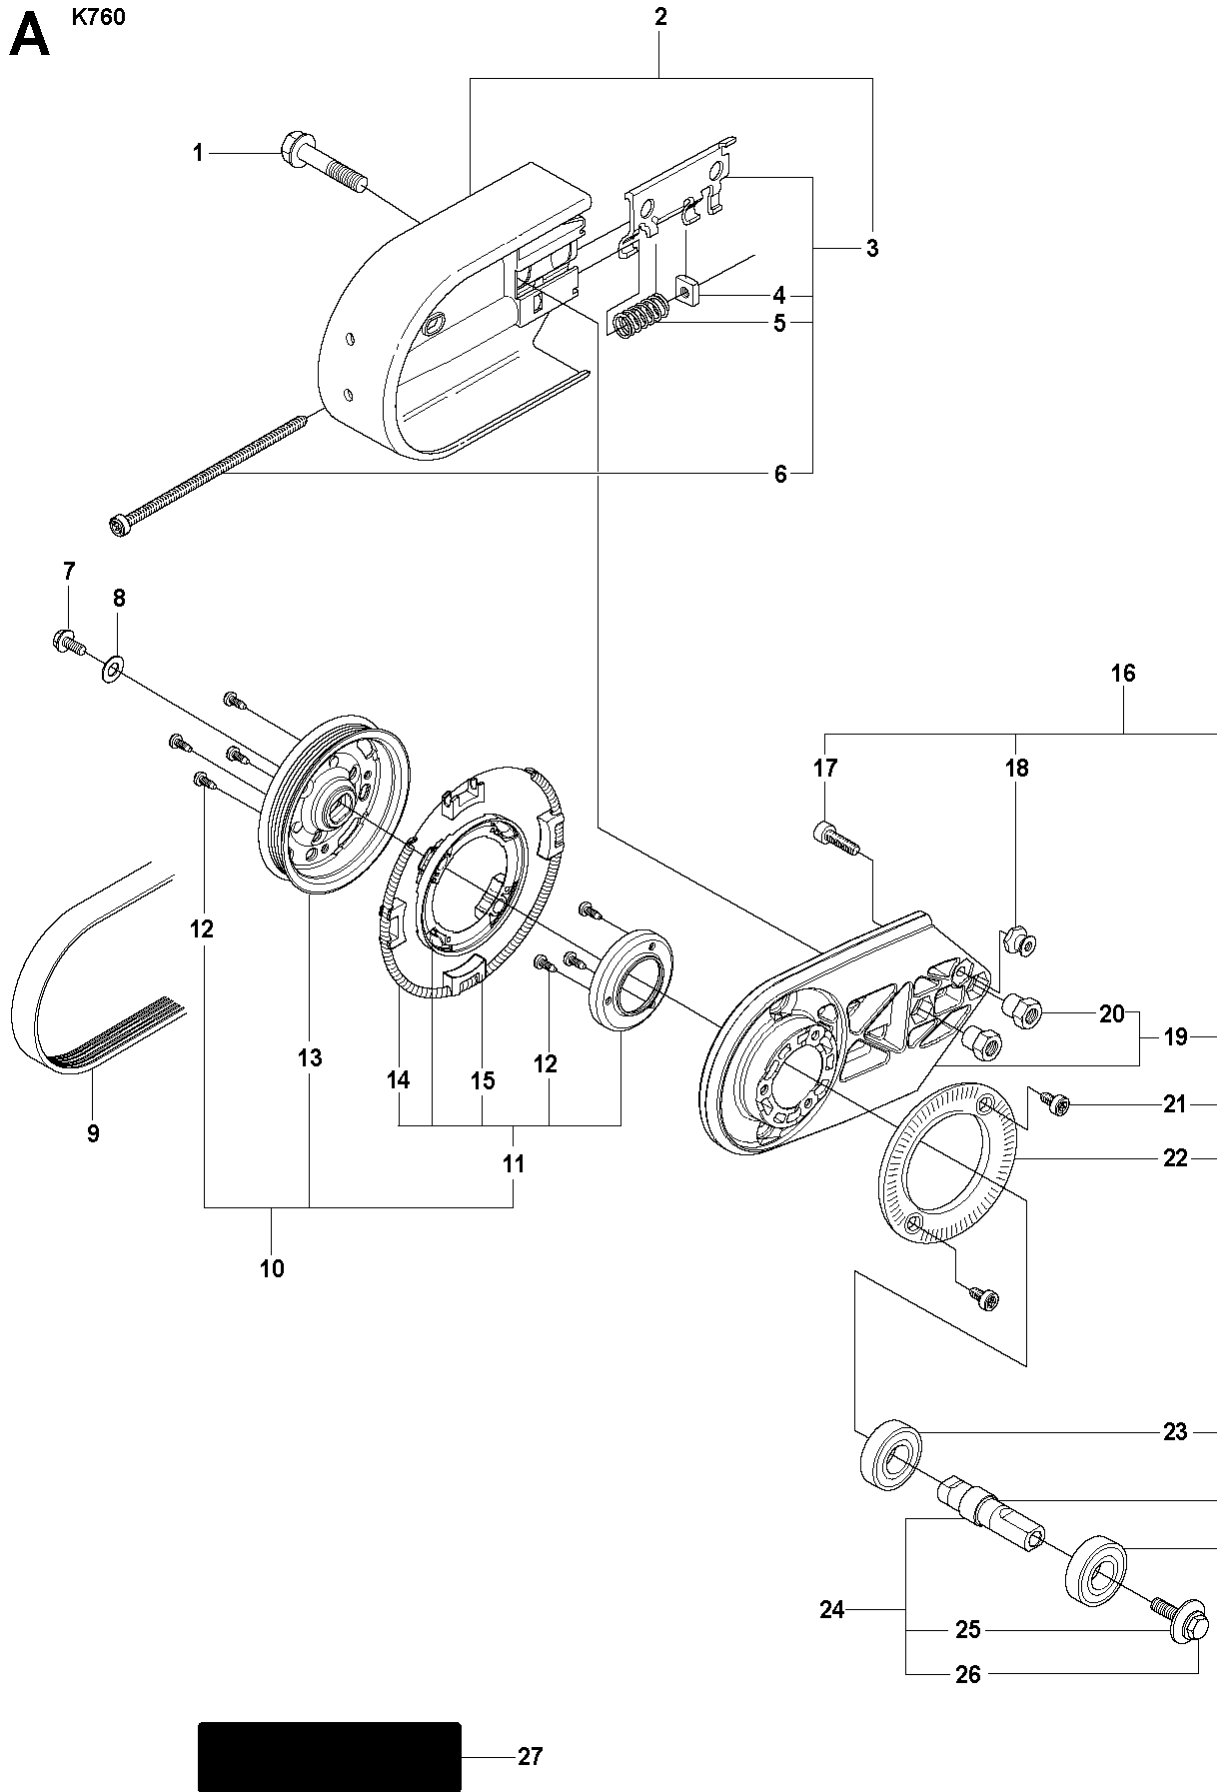

# SPARE PARTS LIST

POWER CUTTERS

K760 RESCUE, 2009-12

**A** K760

## BELT GUARD &amp; PULLEY

K760 RESCUE, 2009-12

Ref	Part No	Description	Remark	QTY KIT
1	506 28 44-01	SCREW EHHFM		2
2	506 39 36-02	BELT GUARD	Incl. 3	1
3	506 26 66-04	BELT TENSIONER ASSY	Incl. 4 - 6	1
4	506 40 93-01	NUT		1
5	506 26 68-01	COMPRESSION SPRING		1
6	503 20 72-05	SCREW CITXSCM		1
7	503 20 00-45	SCREW EHHFM		1
8	503 23 01-16	WASHER		1
9	544 90 84-02	BELT		1
10	504 03 70-07	PULLEY	Incl. 11 - 13	1
11	505 44 54-03	CASSETTE	Incl. 12, 14 - 15	1
12	503 21 28-10	SCREW CCRPANT		7
13	504 06 22-01	PULLEY		1
14	544 44 10-01	DRAW SPRING		1
15	544 44 04-02	BRAKE SHOE		4
16	506 39 42-08	BEARING HOUSING	Incl. 17 - 19, 21 - 23	1
17	505 57 41-16	SCREW ITXSCM		1
18	506 14 32-01	TORSION STOP		1
19	506 39 42-06	BEARING HOUSING	Incl. 20	1
20	506 28 73-01	NUT		2
21	503 21 53-10	SCREW ITXSCM		2
22	506 28 84-01	SCREEN		1
23	583 95 33-01	BALL BEARING		2
24	506 29 83-65	SHAFT	Incl. 25 - 26	1
25	506 13 95-11	WASHER		1
26	506 13 96-01	SCREW EHHFM		1
27	506 30 97-05	LABEL	Japan only	1