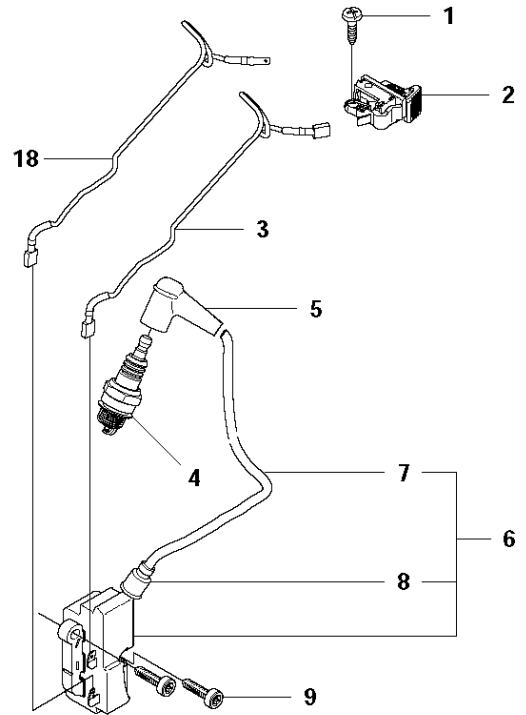

K760 Oil Guard