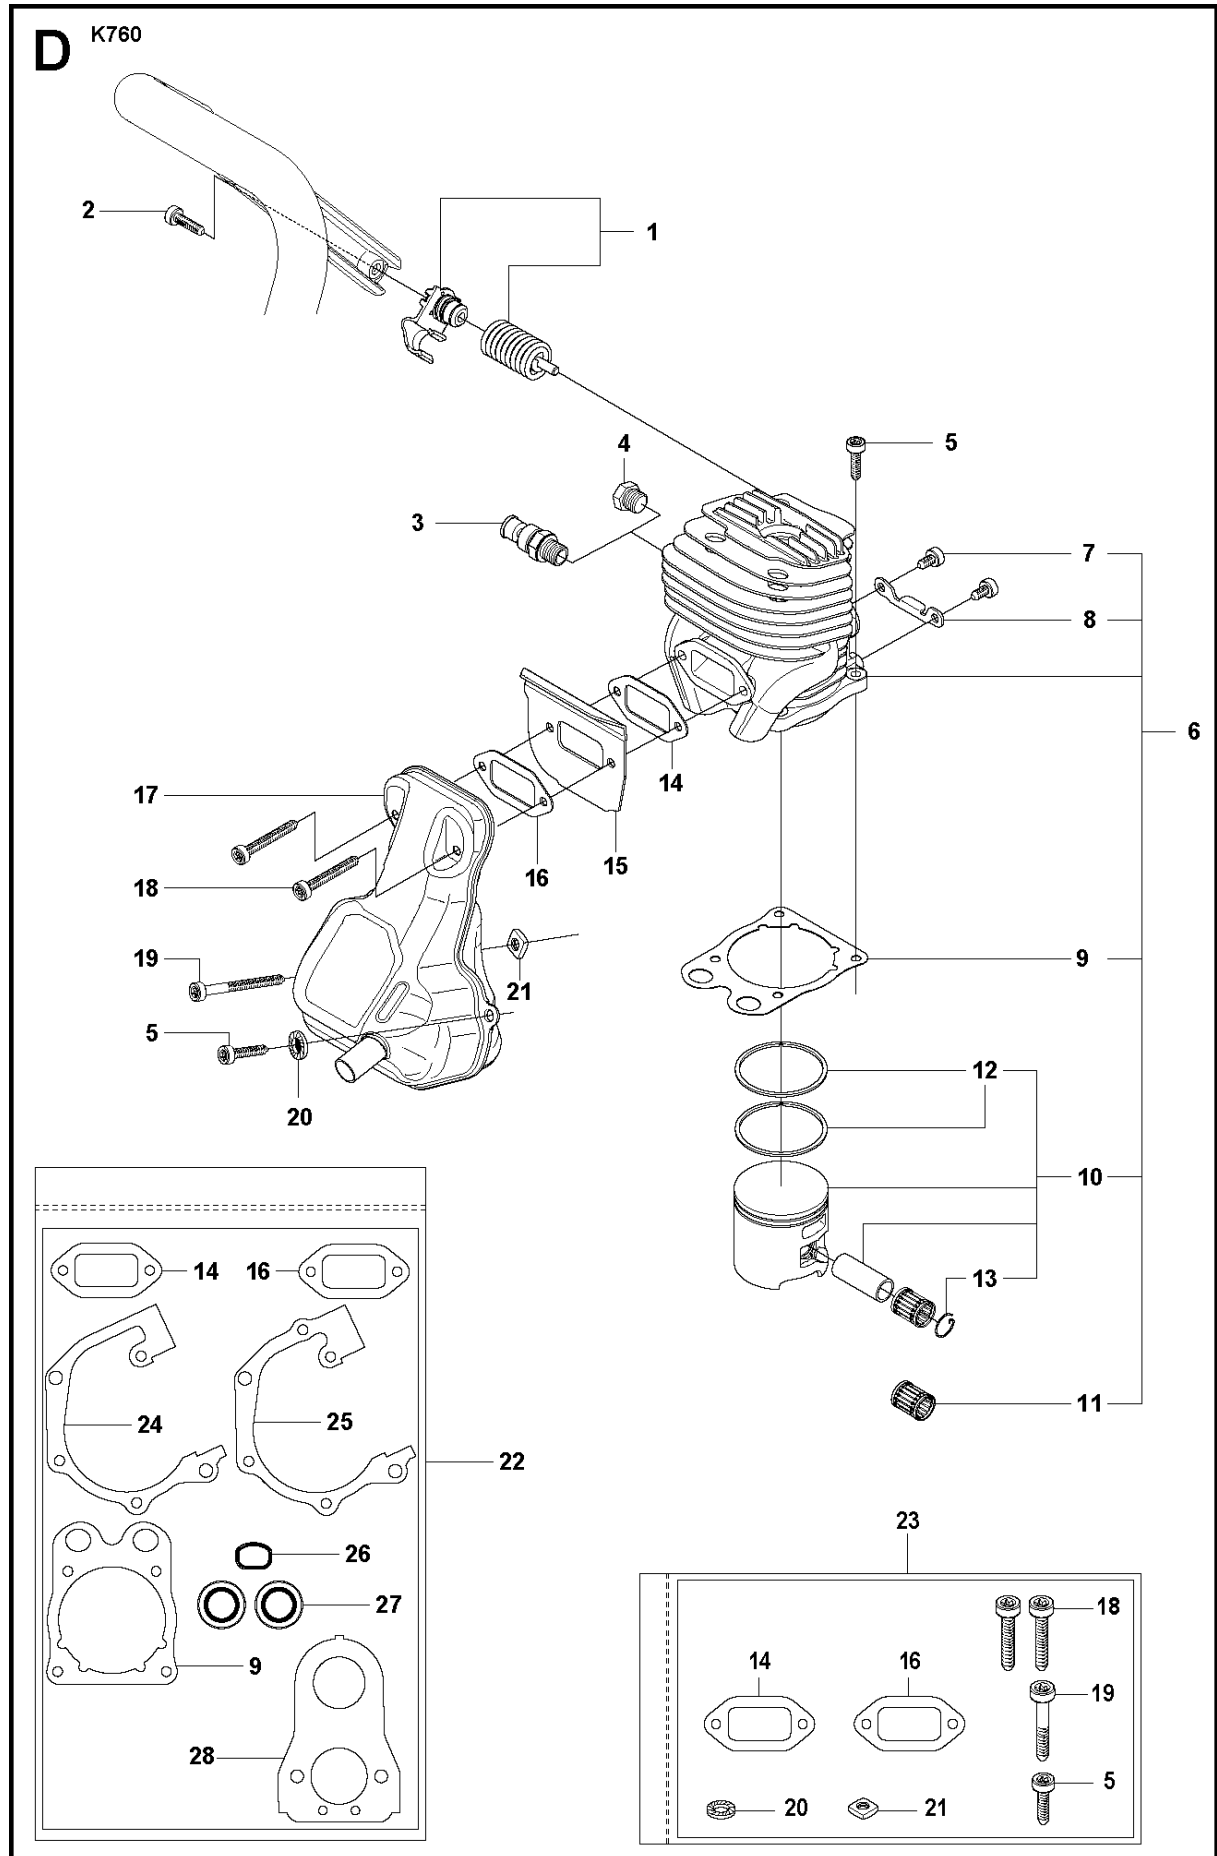

CYLINDER, PISTON & MUFFLER

K760 RESCUE, 2009-12

Ref	Part No	Description	Remark	QTY KIT
1	505 42 45-01	ANTIVIBRATION ELEMENT		1
2	544 06 12-01	SCREW ITXSCM		1
3	503 71 53-01	DECOMPRESSION VALVE		1
4	503 55 22-01	PLUG		1
5	503 21 53-25	SCREW ITXSCM		5
6	520 75 73-04	CYLINDER ASSY	Incl. 7 - 11	1
7	503 21 53-16	SCREW ITXSCM		2
8	506 36 88-01	BRACKET		1
9	506 37 67-01	CYLINDER		1
10	506 37 24-01	PISTON ASSY	Incl. 12 - 13	1
11	503 25 56-01	NEEDLE BEARING		1
12	503 28 90-47	PISTON RING		2
13	737 43 12-00	SNAP RING		2
14	506 41 23-01	GASKET		1
15	506 37 58-02	COOLING PLATE		1
16	506 37 69-02	GASKET		1
17	506 36 42-04	MUFFLER ASSY		1
18	503 21 53-40	SCREW ITXSCM		2
19	503 21 53-56	SCREW ITXSCM		1
20	503 23 04-02	WASHER		1
21	503 22 65-04	SQUARE NUT		1
22	506 38 53-05	GASKET KIT	Incl. 9, 14, 16, 24 - 28	1
23	505 25 96-01	MUFFLER KIT	Incl. 5, 14, 16, 18 - 21	1
24	506 37 70-02	GASKET		1
25	506 37 70-03	GASKET		1
26	544 21 93-02	INSERT		1
27	503 26 02-04	SEALING RING		2
28	506 37 68-03	GASKET		1