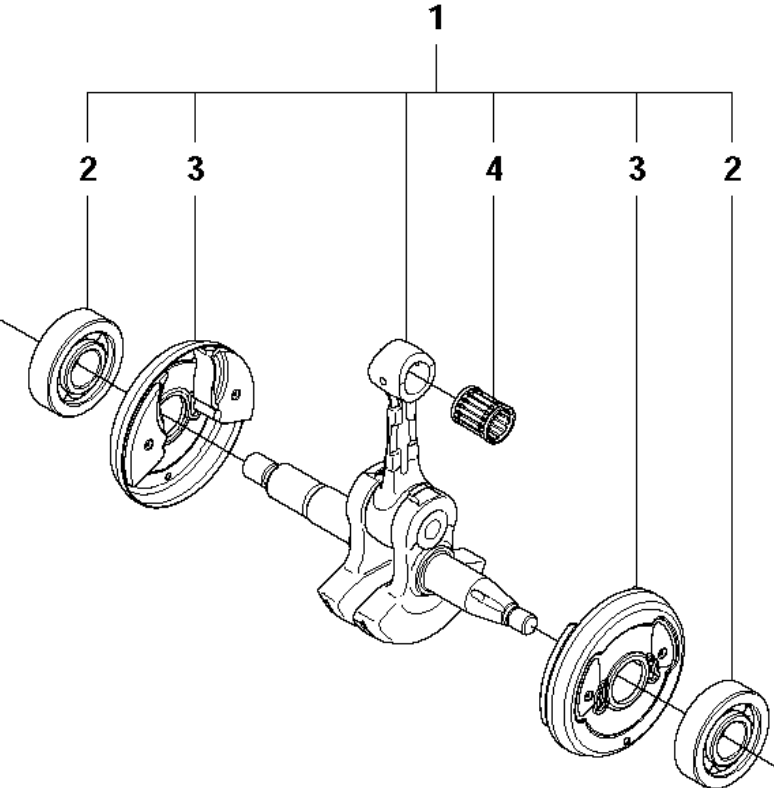

E K760

CRANKSHAFT

K760 RESCUE, 2009-12

Ref	Part No	Description	Remark	QTY KIT
1	502 29 50-02	CRANKSHAFT ASSY	Incl. 2 - 4	1
2	738 22 02-25	BALL BEARING		2
3	537 20 33-01	CUP		2
4	503 25 56-01	NEEDLE BEARING		1