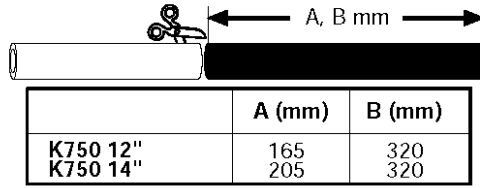

N K760

HOSE

K760 RESCUE, 2009-12

Ref	Part No	Description	Remark	QTY KIT
1	505 09 55-01	HOSE KIT	Incl. 2, 5 - 7	1
2	506 29 57-02	NIPPLE	Incl. 3, 4	1
3	506 29 88-01	FILTER		1
4	505 10 35-01	O-RING		1
5	506 49 87-02	HOSE CLAMP		1
6	506 60 75-01	HOSE		1
7	506 38 60-12	VALVE ASSY	Incl. 8	1
8	503 21 54-20	SCREW ITXSCT		2
9	505 09 54-01	HOSE KIT	Incl. 10 - 15	1
10	506 49 87-01	HOSE CLAMP		4
11	506 60 68-66	HOSE	620 mm	1
12	504 63 46-01	SCREW ITXSCM		2
13	504 63 44-01	HOUSING		1
14	504 63 42-01	NIPPLE		2
15	504 63 45-01	HOUSING		1
16	503 26 60-03	COUPLER	USA, Canada	1
16	503 26 60-04	COUPLER		1