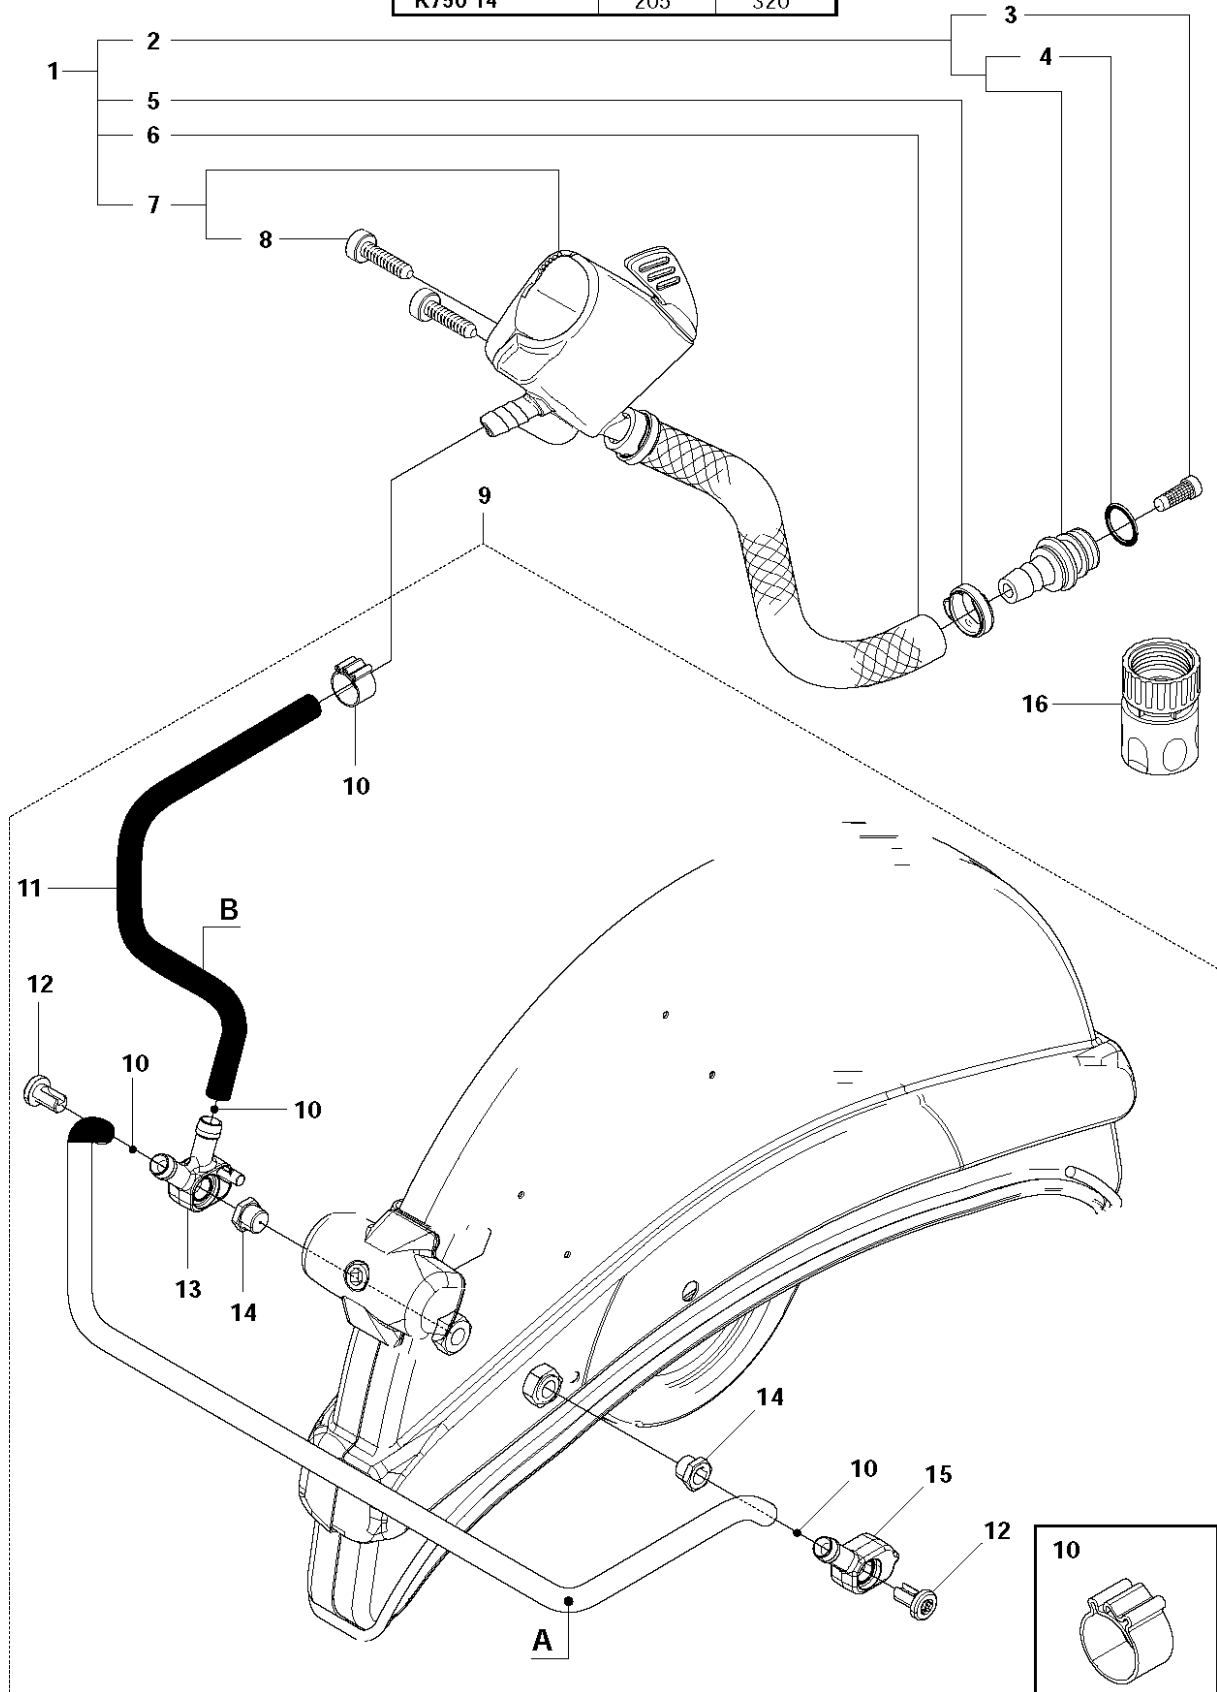

N K760

HOSE

K760 RESCUE, 2009-12

Ref	Part No	Description	Remark	QTY KIT
1	505 09 55-01	HOSE KIT	Incl. 2, 5 - 7	1
2	506 29 57-02	NIPPLE	Incl. 3, 4	1
3	506 29 88-01	FILTER		1
4	505 10 35-01	O-RING		1
5	506 49 87-02	HOSE CLAMP		1
6	506 60 75-01	HOSE		1
7	506 38 60-12	VALVE ASSY	Incl. 8	1
8	503 21 54-20	SCREW ITXSCT		2
9	505 09 54-01	HOSE KIT	Incl. 10 - 15	1
10	506 49 87-01	HOSE CLAMP		4
11	506 60 68-66	HOSE	620 mm	1
12	504 63 46-01	SCREW ITXSCM		2
13	504 63 44-01	HOUSING		1
14	504 63 42-01	NIPPLE		2
15	504 63 45-01	HOUSING		1
16	503 26 60-03	COUPLER	USA, Canada	1
16	503 26 60-04	COUPLER		1