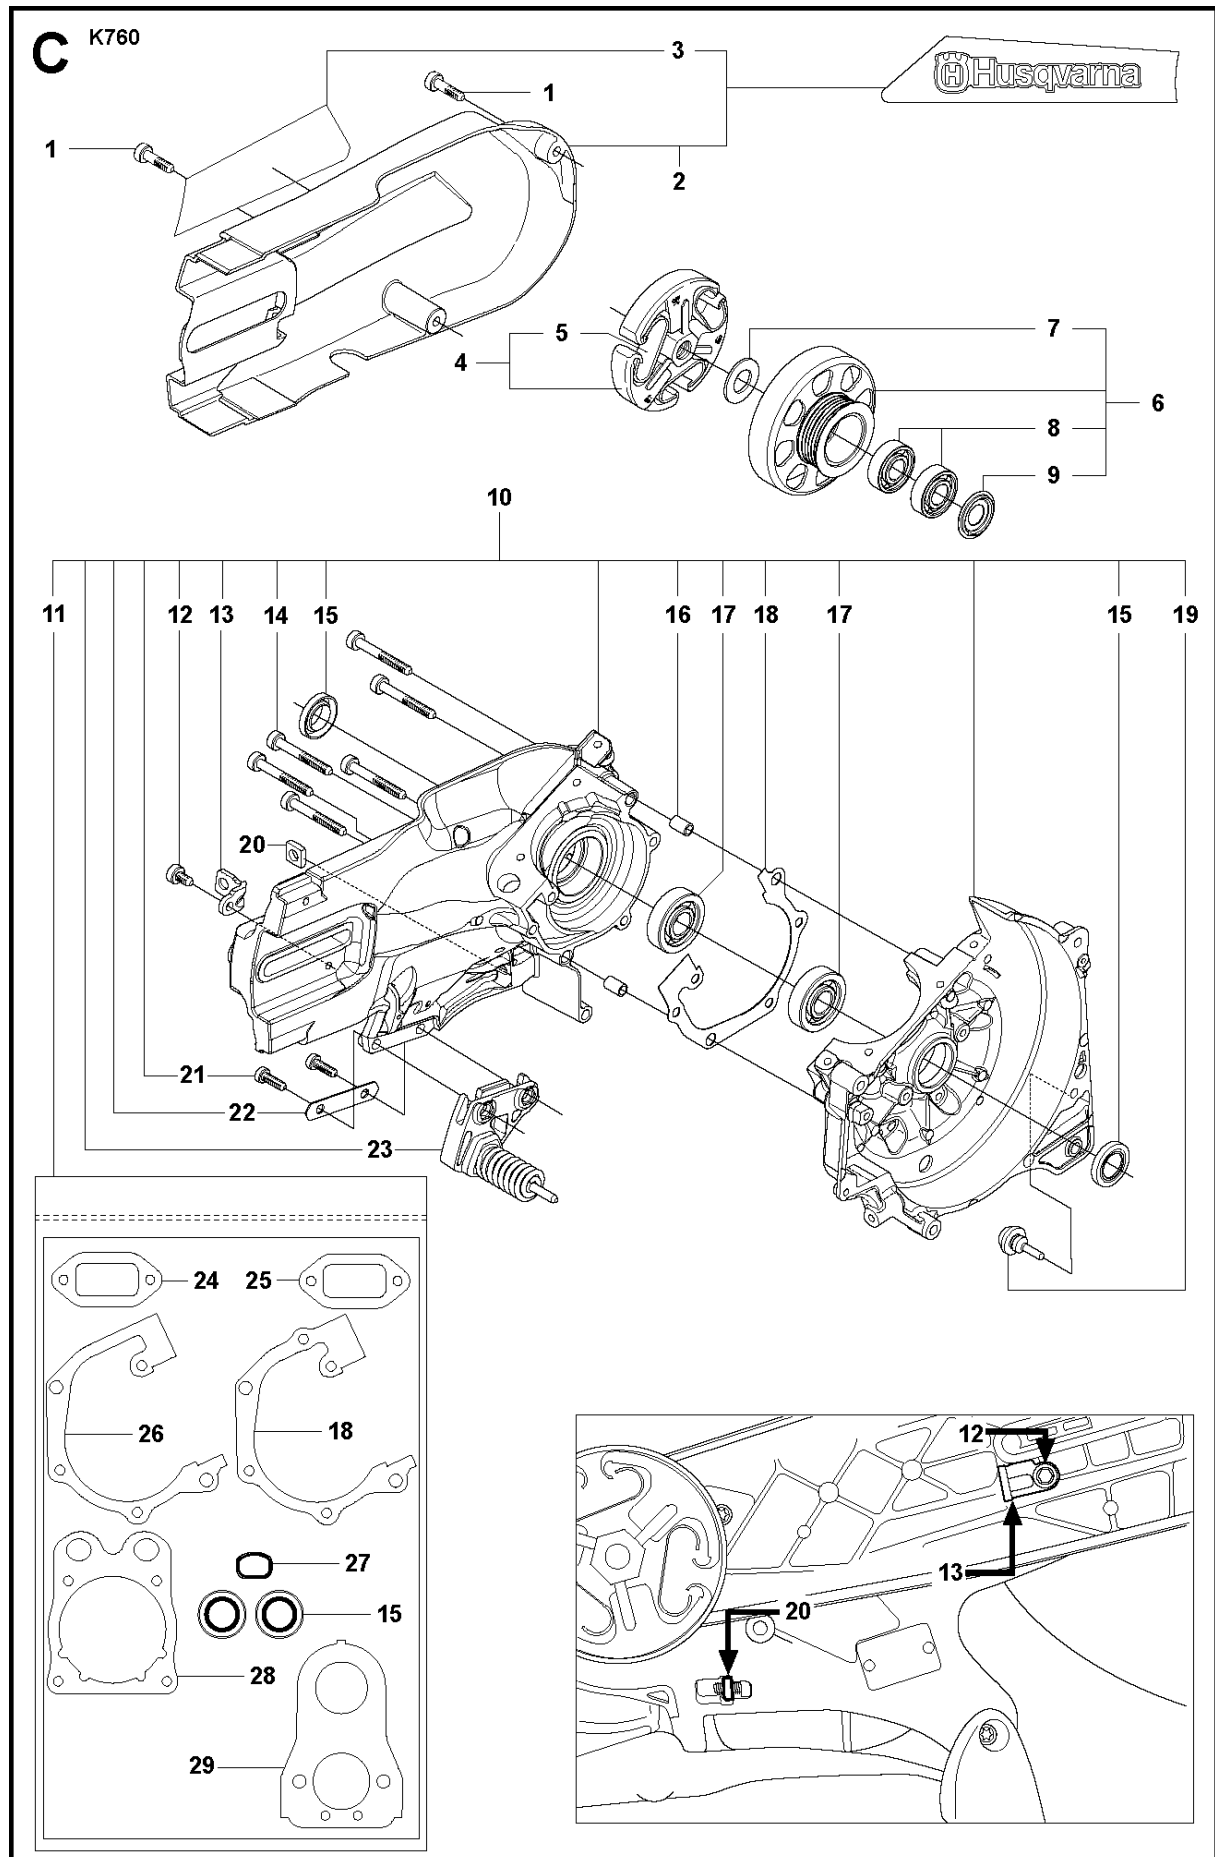

# SPARE PARTS LIST

POWER CUTTERS

K760 RESCUE, 2009-12

**A** K760

## BELT GUARD &amp; PULLEY

K760 RESCUE, 2009-12

Ref	Part No	Description	Remark	QTY KIT
1	506 28 44-01	SCREW EHHFM		2
2	506 39 36-02	BELT GUARD	Incl. 3	1
3	506 26 66-04	BELT TENSIONER ASSY	Incl. 4 - 6	1
4	506 40 93-01	NUT		1
5	506 26 68-01	COMPRESSION SPRING		1
6	503 20 72-05	SCREW CITXSCM		1
7	503 20 00-45	SCREW EHHFM		1
8	503 23 01-16	WASHER		1
9	544 90 84-02	BELT		1
10	504 03 70-07	PULLEY	Incl. 11 - 13	1
11	505 44 54-03	CASSETTE	Incl. 12, 14 - 15	1
12	503 21 28-10	SCREW CCRPANT		7
13	504 06 22-01	PULLEY		1
14	544 44 10-01	DRAW SPRING		1
15	544 44 04-02	BRAKE SHOE		4
16	506 39 42-08	BEARING HOUSING	Incl. 17 - 19, 21 - 23	1
17	505 57 41-16	SCREW ITXSCM		1
18	506 14 32-01	TORSION STOP		1
19	506 39 42-06	BEARING HOUSING	Incl. 20	1
20	506 28 73-01	NUT		2
21	503 21 53-10	SCREW ITXSCM		2
22	506 28 84-01	SCREEN		1
23	583 95 33-01	BALL BEARING		2
24	506 29 83-65	SHAFT	Incl. 25 - 26	1
25	506 13 95-11	WASHER		1
26	506 13 96-01	SCREW EHHFM		1
27	506 30 97-05	LABEL	Japan only	1

## WHEELS &amp; TIRES

K760 RESCUE, 2009-12

Ref	Part No	Description	Remark	QTY KIT
1	506 34 05-42	BLADE GUARD	"12"" , Incl. 2 - 4"	1
1	506 34 05-44	BLADE GUARD	"14"" , Incl. 2 - 4"	1
2	503 21 53-20	SCREW ITXSCM		1
3	506 34 46-02	HANDLE		1
4	506 26 63-02	LINING		1
5	506 26 64-01	SCREEN		1
6	506 26 65-01	FLANGE		1
7	505 57 41-16	SCREW ITXSCM		3
8	506 32 48-01	SUPPORT FLANGE		1
9	506 02 87-01	FLANGE WASHER	Diam 105 mm	2
9	506 07 09-01	FLANGE WASHER	Diam 119 mm	2
10	506 37 96-20	KIT	Diam 20 mm	1
10	506 37 96-22	KIT	Diam 22,2 mm	1
10	506 37 96-25	KIT	Diam 25,4 mm	1
10	506 02 88-30	BUSHING	Diam 30,5 mm	1
11	506 28 41-04	LABEL	"12"" , Diam 1""	1
11	506 28 41-02	LABEL	"12"" , Diam 20 mm"	1
11	506 28 41-14	LABEL	"14"" , Diam 1""	1
11	506 28 41-12	LABEL	"14"" , Diam 20 mm"	1
12	506 24 34-35	LABEL	Japan only	1
13	506 24 35-25	LABEL	Japan only	1