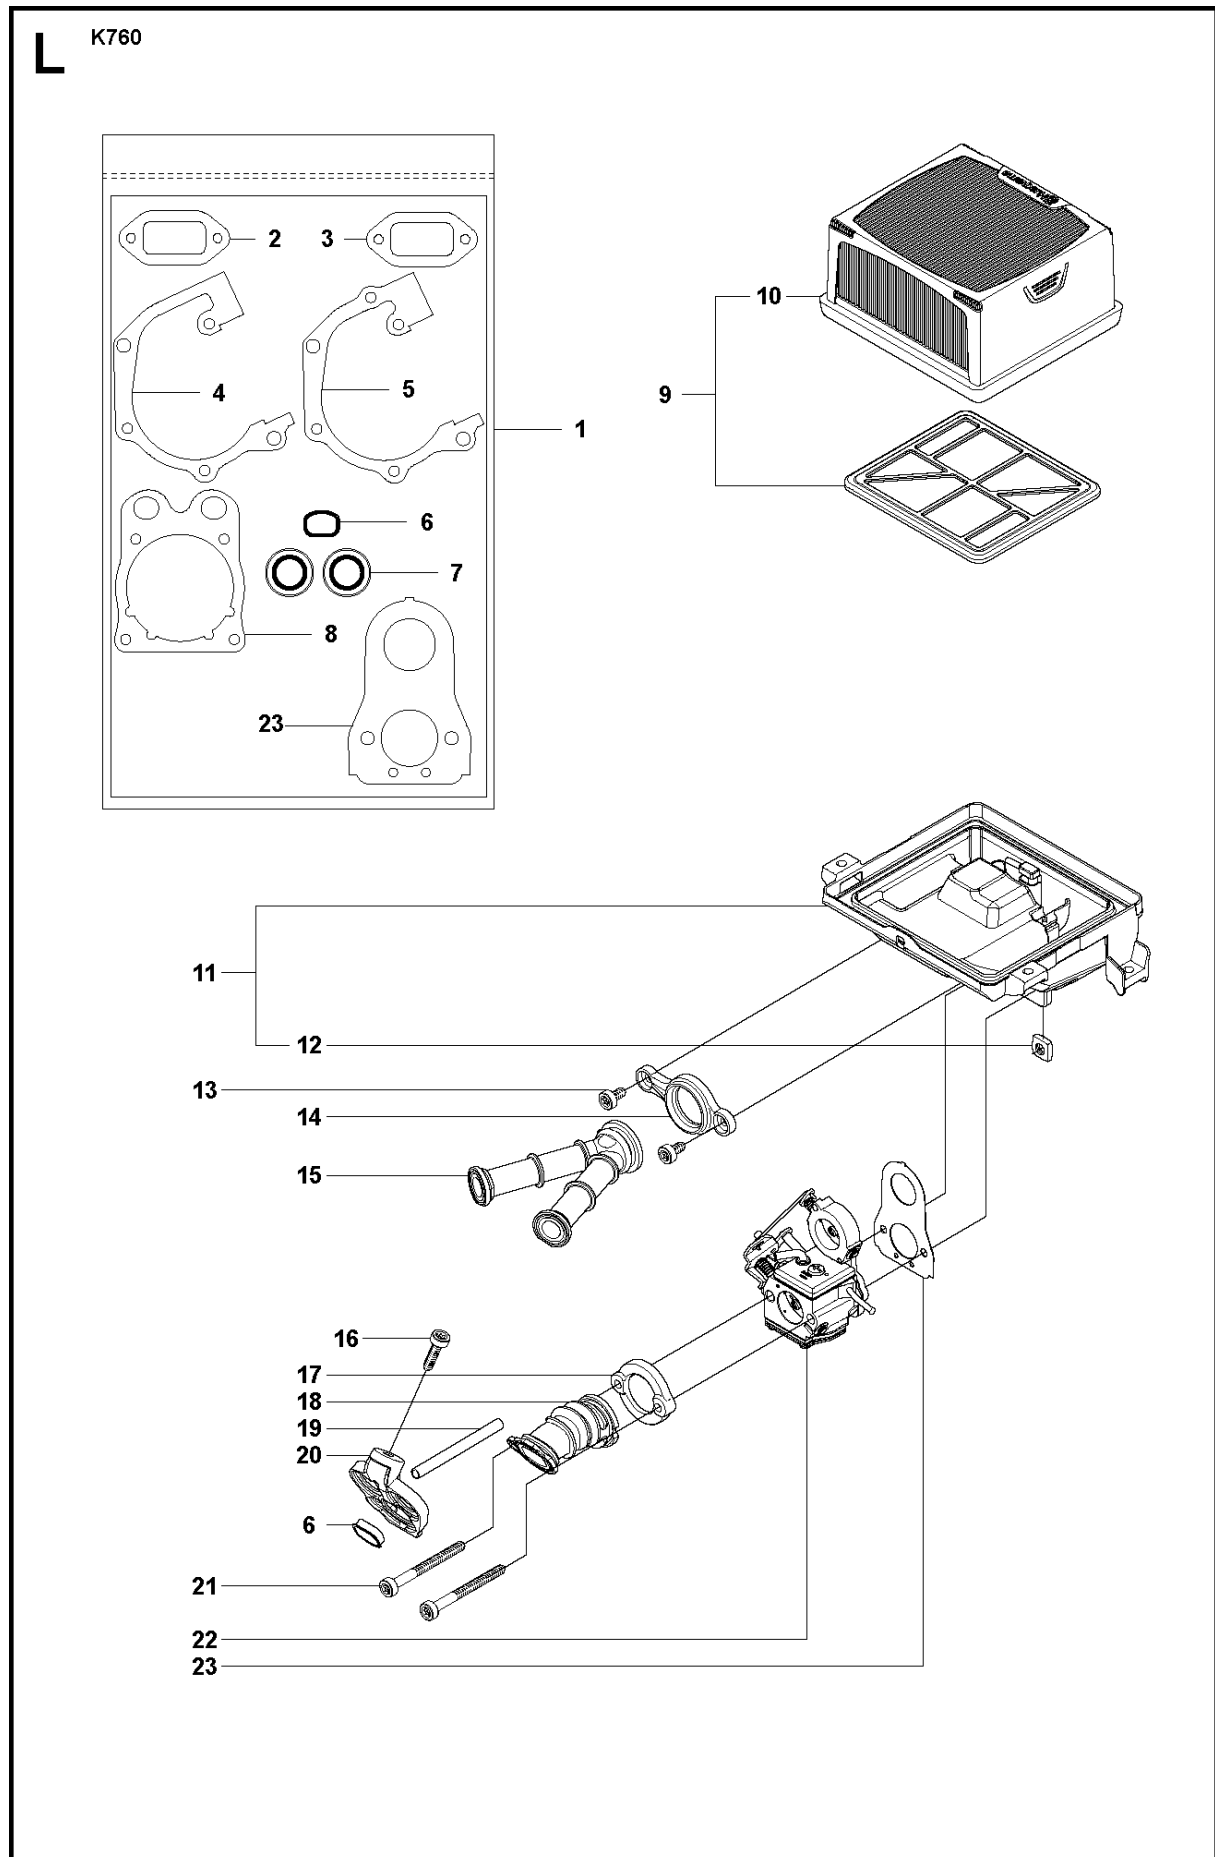

AIR FILTER

K760 RESCUE, 2009-12

Ref	Part No	Description	Remark	QTY KIT
1	506 38 53-05	GASKET KIT	Incl. 2 - 8, 23	1
2	506 41 23-01	GASKET		1
3	506 37 69-02	GASKET		1
4	506 37 70-02	GASKET		1
5	506 37 70-03	GASKET		1
6	544 21 93-02	INSERT		1
7	503 26 02-04	SEALING RING		2
8	506 37 67-01	CYLINDER		1
9	574 36 23-01	AIR FILTER ASSY	Incl. 10	1
10	525 47 06-01	AIR FILTER ASSY		1
11	575 35 40-01	CARBURETTOR BRACKET	Incl. 12	1
12	503 22 65-04	SQUARE NUT		4
13	503 21 53-10	SCREW ITXSCM		2
14	506 37 06-01	FLANGE INLET PIPE		1
15	506 36 98-01	INLET PIPE		1
16	503 21 53-20	SCREW ITXSCM		1
17	506 37 05-01	FLANGE INLET PIPE		1
18	506 36 97-01	INLET PIPE		1
19	503 40 06-09	IMPULSE HOSE		1
20	544 35 26-01	PLATE		1
21	503 21 53-56	SCREW ITXSCM		2
22	510 18 12-02	CARBURETTOR	Zama C3-EL43A	1
23	506 37 68-03	GASKET		1