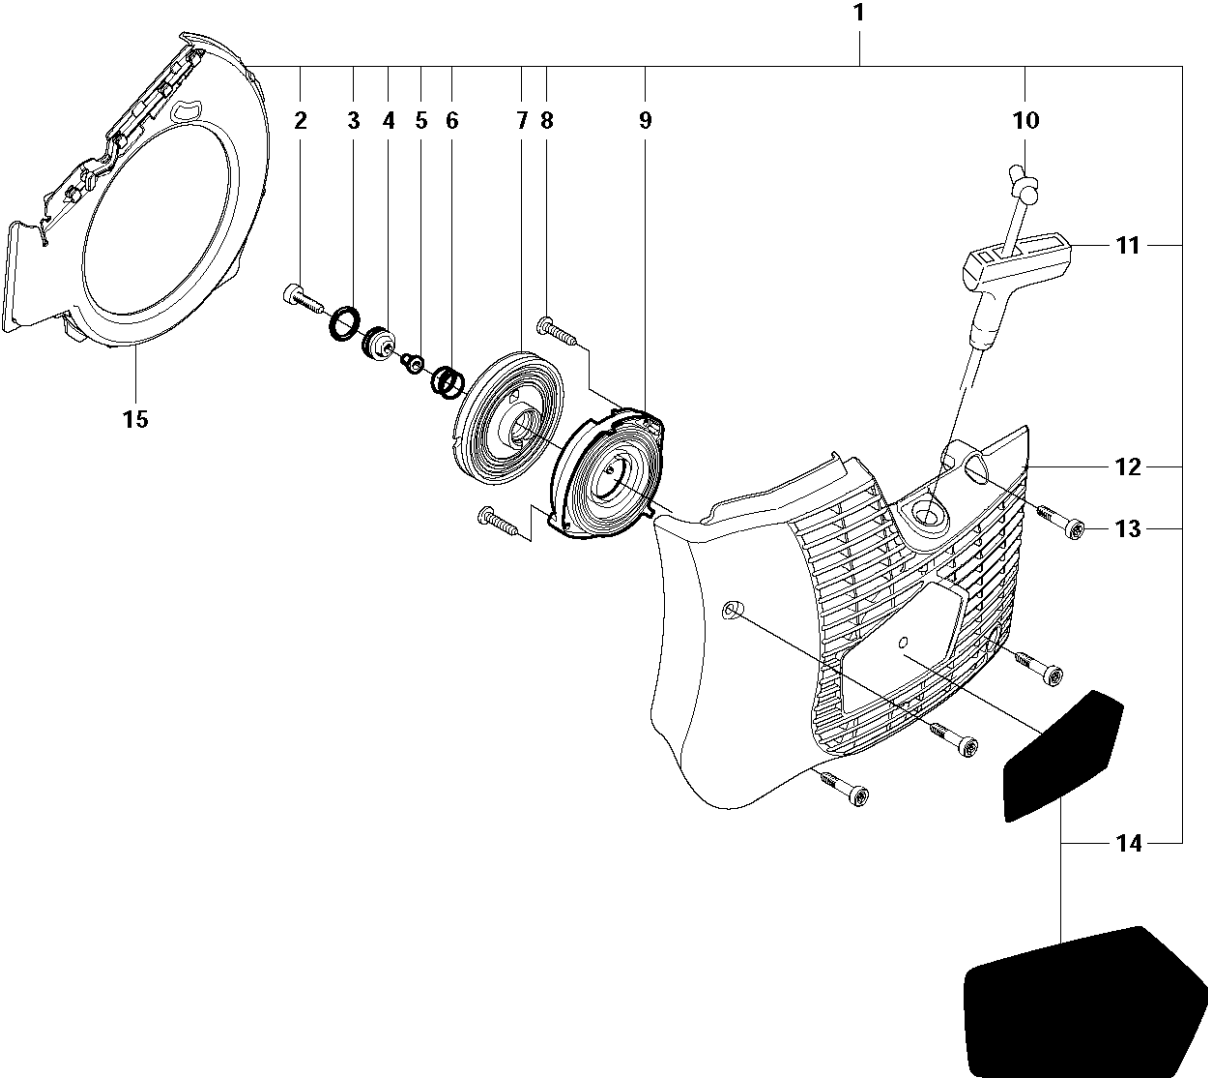

H K760

STARTER

K760 RESCUE, 2009-12

Ref	Part No	Description	Remark	QTY KIT
1	574 36 20-01	STARTER	Incl. 2 - 15	1
2	510 26 92-22	SCREW ITXSCT		1
3	740 43 13-00	O-RING		1
4	510 00 08-01	SEALING HOLDER		1
5	506 26 31-01	SPACING SLEEVE		1
6	506 25 30-01	COMPRESSION SPRING		1
7	506 25 81-02	STARTER PULLEY		1
8	503 21 28-10	SCREW CCRPANT		2
9	506 25 89-01	RECOIL SPRING		1
10	506 33 56-15	STARTER CORD		1
10	506 33 56-50	STARTER CORD	50 m	1
11	503 12 79-01	STARTER HANDLE		1
12	525 44 60-01	STARTER COVER		1
13	501 98 10-20	SCREW ITXSCM		4
14	525 57 11-01	DECAL		1
15	544 38 39-01	AIR CONDUCTOR		1