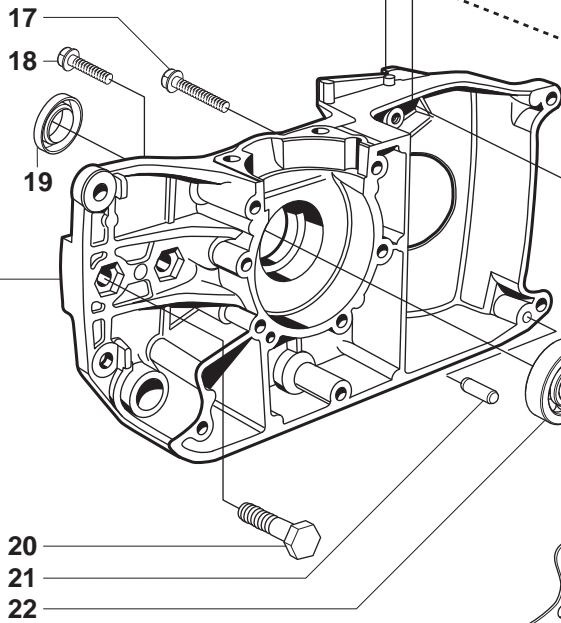

D K650 Cut-n-Break

燃料は
ガソリン 25 : 1
2サイクル専用オイル