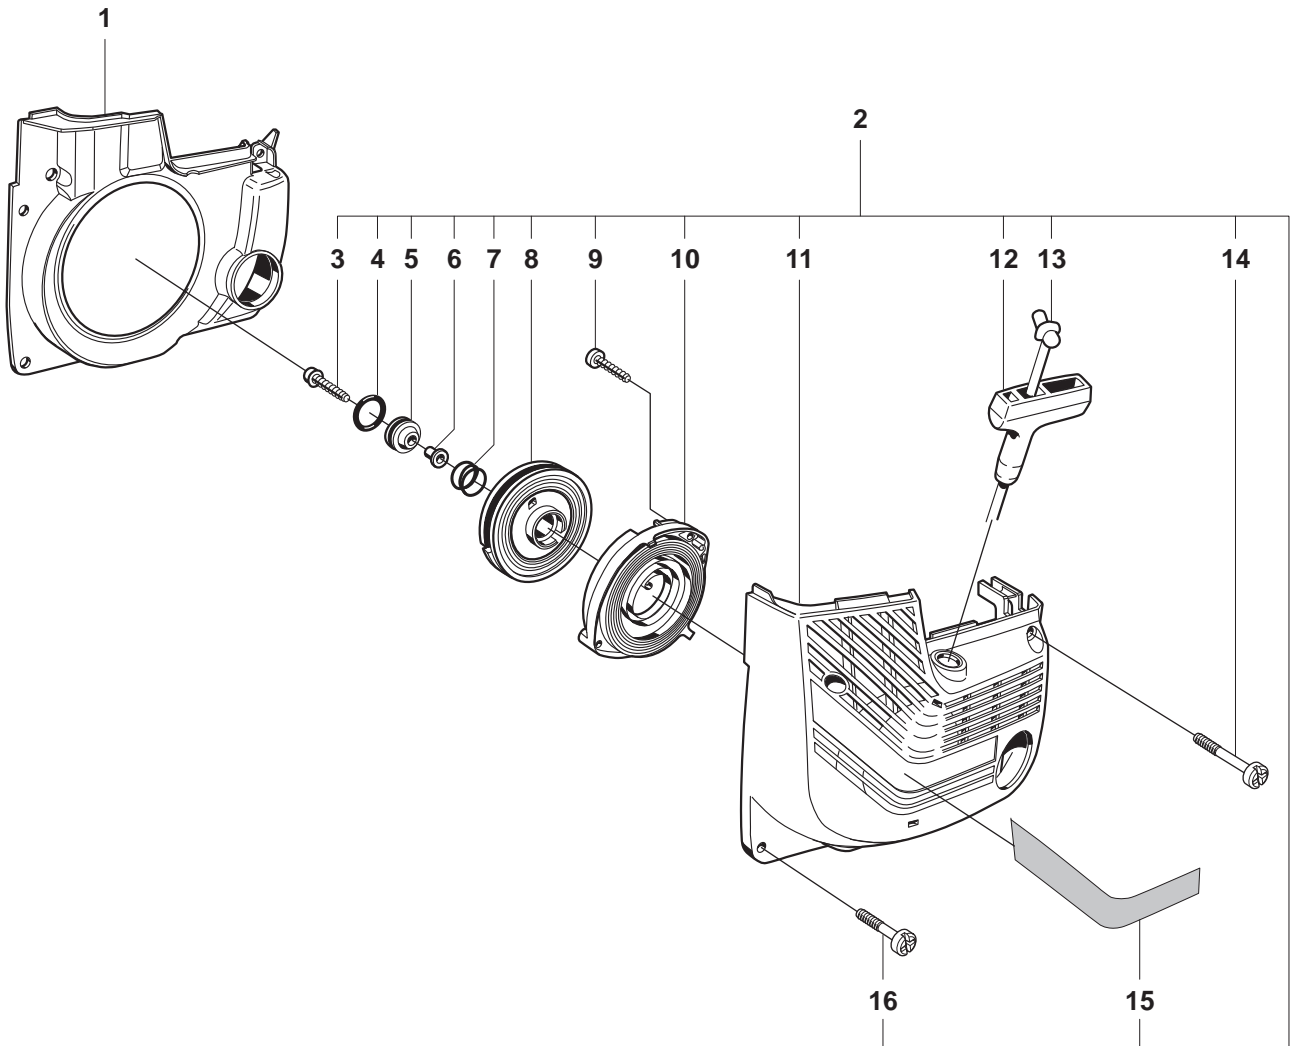

J K650 Cut-n-Break

STARTER

K650 Cut-n-Break, 2008-11

Ref	Part no.	Description	Remark	Qty	Kit
1	506 21 90-02	AIR CONDUCTOR		1	
2	506 25 95-03	STARTER	Incl. 3 - 16	1	
3	503 21 67-22	SCREW IHSCFT		1	
4	740 43 13-00	O-RING		1	
5	506 25 14-01	GROMMET		1	
6	506 26 31-01	SPACING SLEEVE		1	
7	506 25 30-01	COMPRESSION SPRING		1	
8	506 25 81-02	STARTER PULLEY		1	
9	503 21 28-10	SCREW CCRPANT		2	
10	506 25 89-01	RECOIL SPRING		1	
11	506 21 89-03	STARTER HOUSING		1	
12	503 12 79-01	STARTER HANDLE		1	
13	506 33 56-15	STARTER CORD		1	
14	503 20 34-25	SCREW CRPANMO		2	
15	544 91 30-01	LABEL		1	
16	503 20 34-19	SCREW CRPANMO		2