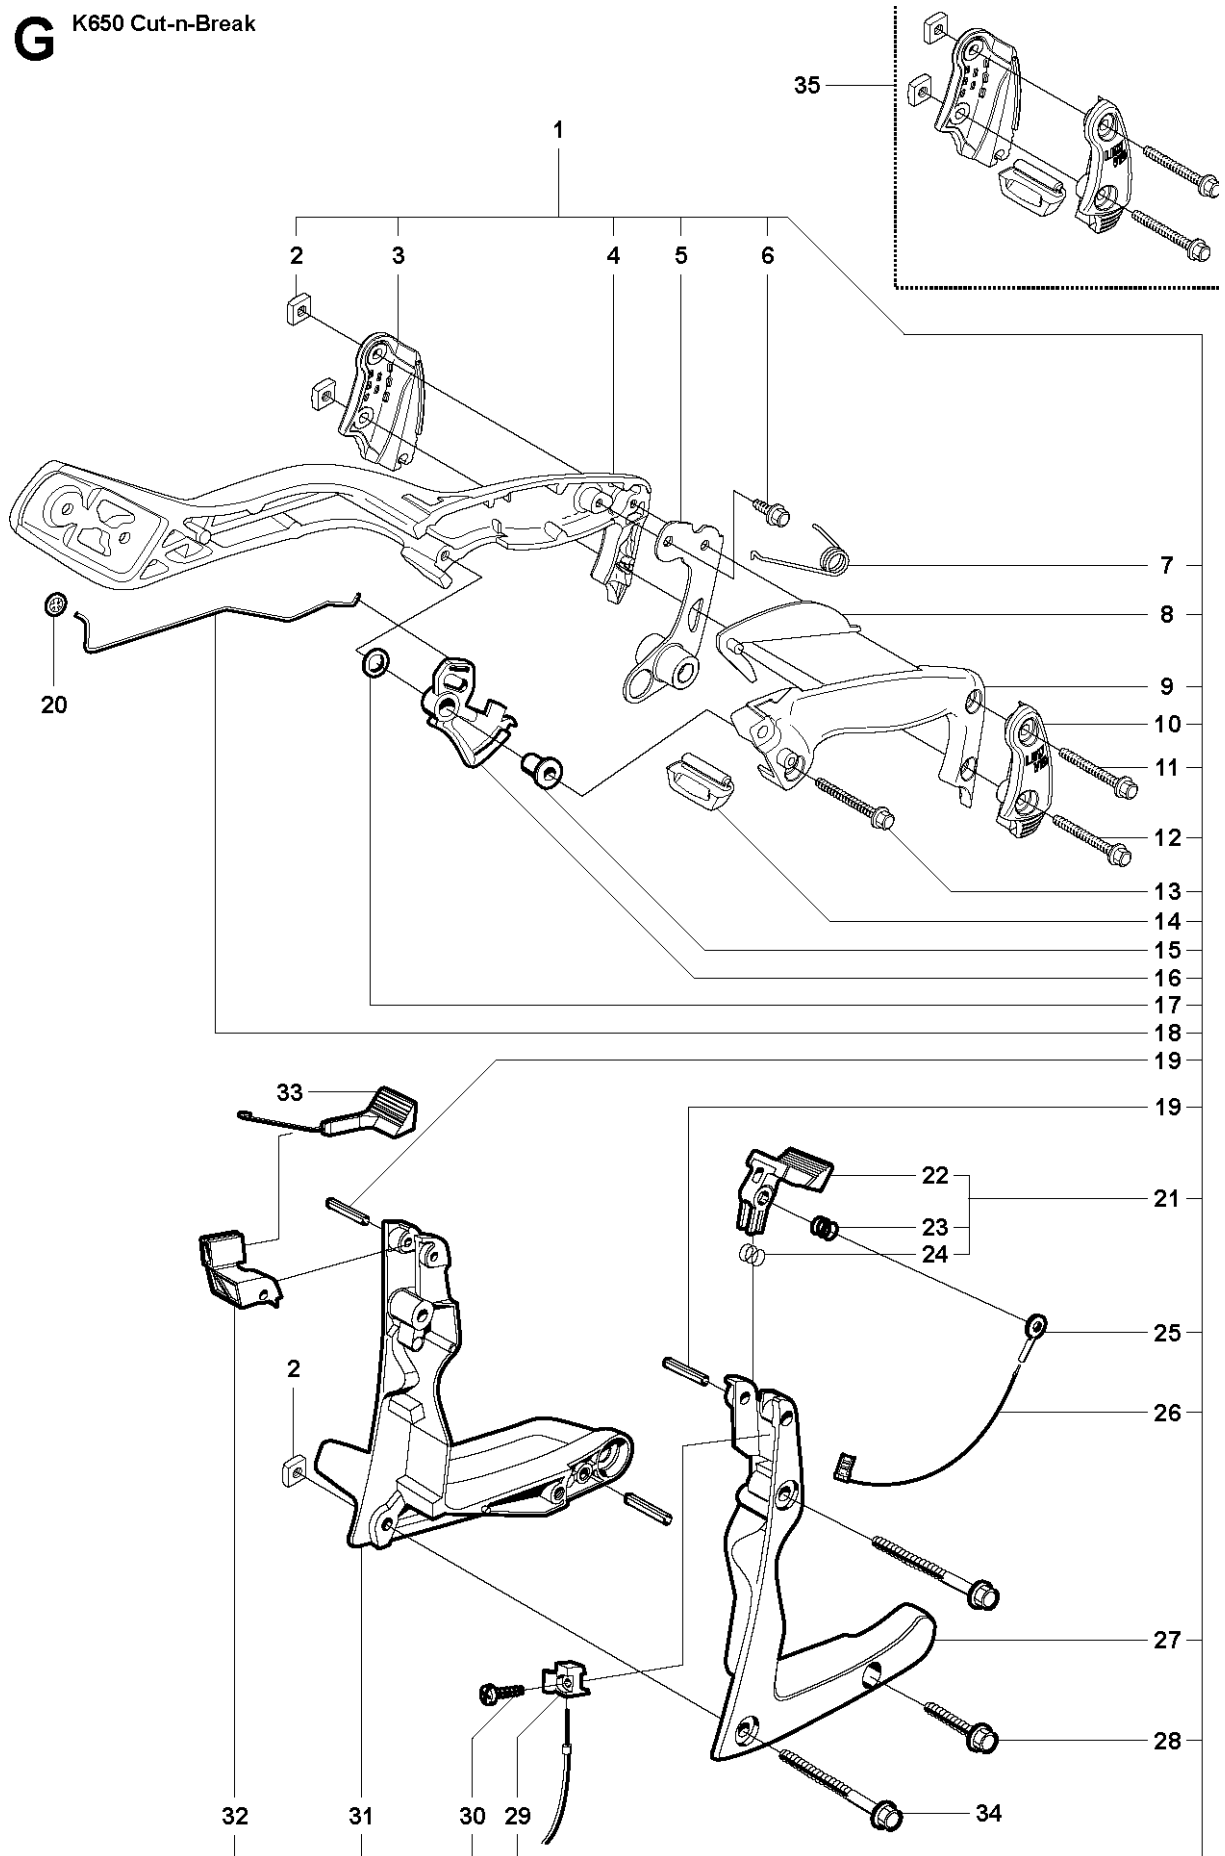

G K650 Cut-n-Break

HANDLE & CONTROLS

K650 Cut-n-Break, 2008-11

Ref	Part no.	Description	Remark	Qty	Kit
1	544 93 32-01	HANDLE	Incl. 2 - 19, 21, 25 - 32	1	
2	503 22 65-04	SQUARE NUT		4	
3	506 38 87-02	WEIGHT		1	
4	506 35 08-05	HANDLE HALF RIGHT		1	
5	506 38 69-01	ANTIVIBRATION ELEMENT		1	
6	503 20 00-02	SCREW EHHFM		1	
7	505 29 56-14	TORSION SPRING		1	
8	544 92 70-01	THROTTLE LOCKOUT		1	
9	506 39 48-02	HANDLE HALF		1	
10	506 38 88-02	WEIGHT		1	
11	503 20 00-44	SCREW EHHFM		1	
12	503 20 00-09	SCREW EHHFM		1	
13	503 20 00-08	SCREW EHHFM		1	
14	506 38 89-02	GROUND SUPPORT		1	
15	505 26 76-73	SPACING SLEEVE		1	
16	544 92 69-01	THROTTLE CONTROL		1	
17	503 23 00-11	WASHER		1	
18	505 26 94-27	THROTTLE ROD		1	
19	721 42 58-20	SPRING PIN		3	
20	735 58 18-00	WASHER		1	
21	506 26 30-02	SWITCH	Incl. 22, 23, 24	1	
22	506 22 47-03	SWITCH		1	
23	506 26 28-01	COMPRESSION SPRING		1	
24	503 89 16-01	SPRING		1	
25	503 40 17-01	CONTACT PLATE		1	
26	503 41 18-02	CABLE		1	
27	503 40 13-04	CONSOLE		1	
28	503 20 00-01	SCREW EHHFM		1	
29	506 22 48-01	CABLE HOLDER		1	
30	503 21 28-10	SCREW CCRPANT		1	
31	503 15 59-04	CONSOLE		1	
32	506 22 44-01	GUIDE CHOKE CONTROL		1	
33	506 22 45-01	CHOKE CONTROL		1	
34	503 20 00-10	SCREW EHHFM		2	
35	506 39 49-02	WEIGHT		1