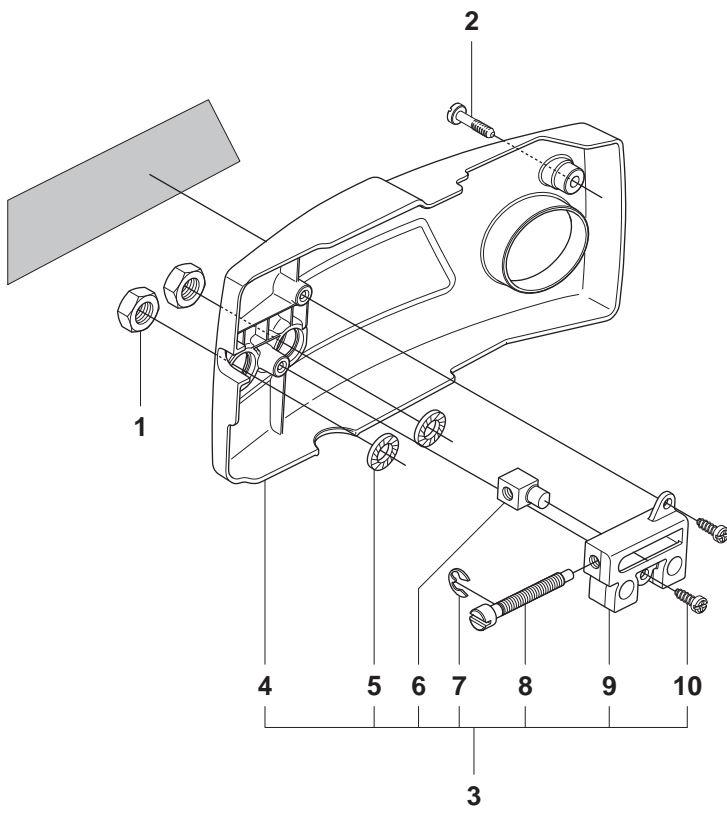

C K650 Cut-n-Break

11 — **Cut-n-Break** ○ ○