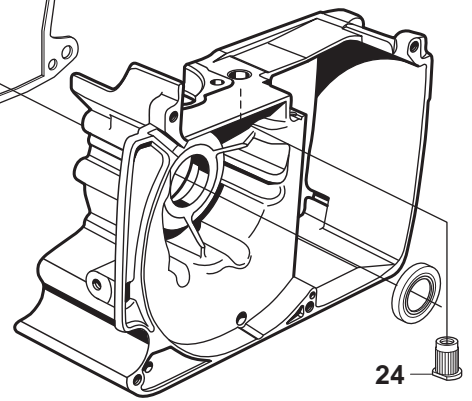

D K650 Cut-n-Break

燃料は
ガソリン 25 : 1
2サイクル専用オイル