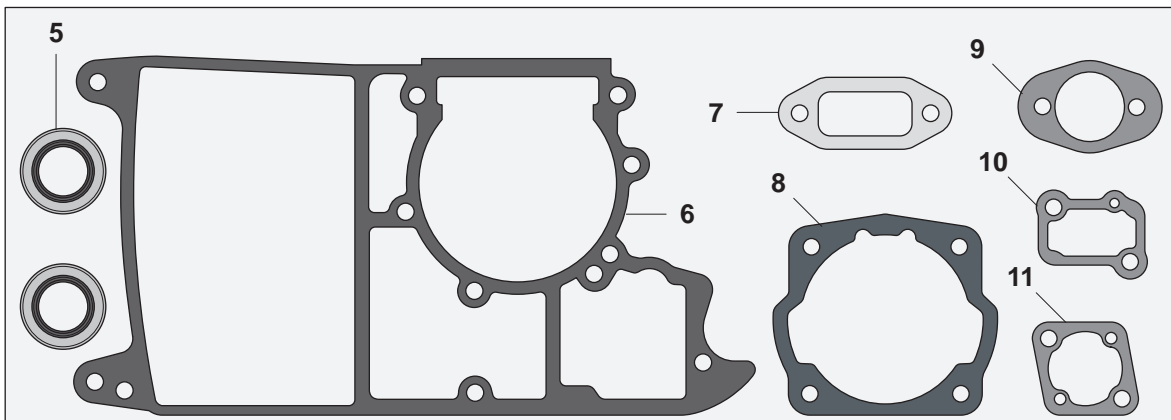

P K650 Cut-n-Break
Accessories
Zubehöre
Accessoires
Accesorios
Tillbehör

4