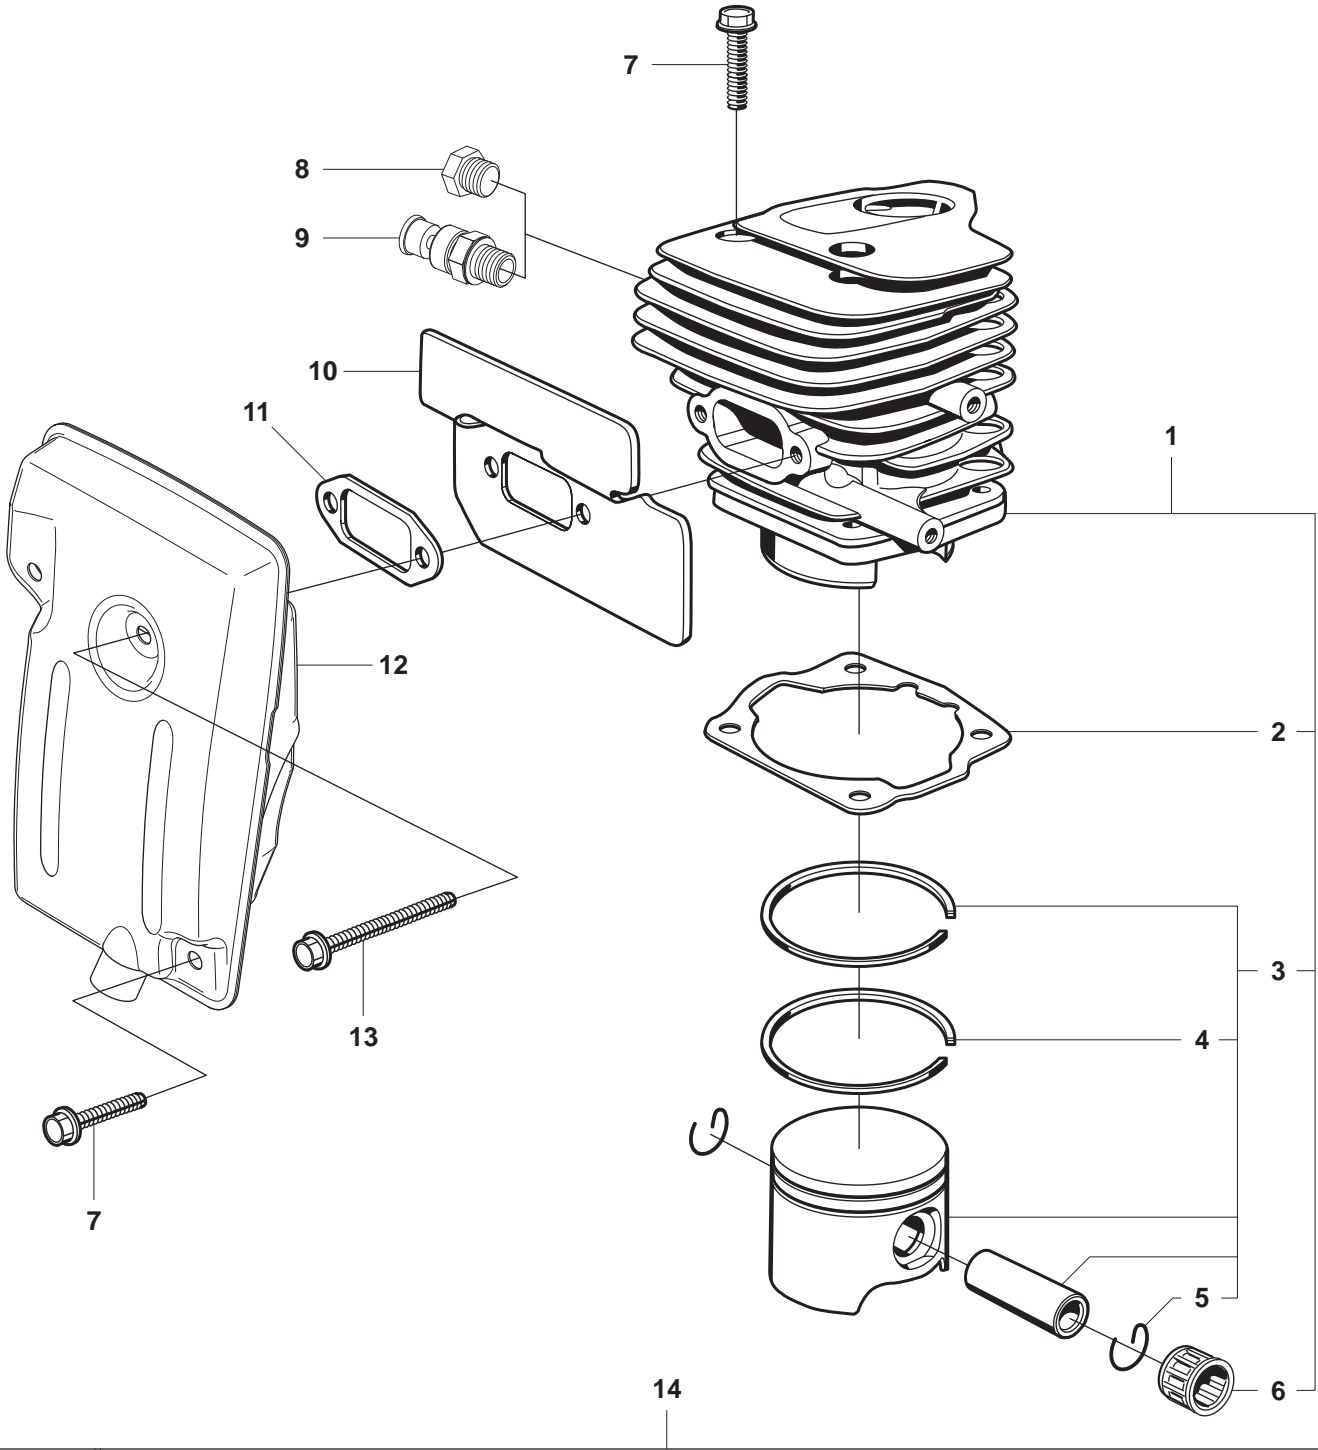

E K650 Cut-n-Break

CYLINDER, PISTON & MUFFLER

K650 Cut-n-Break, 2008-11

Ref	Part no.	Description	Remark	Qty	Kit
1	506 24 37-15	CYLINDER ASSY	Incl. 2, 3, 6	1	
2	503 49 10-01	GASKET	Gasket kit 14	1	
3	506 38 46-02	PISTON ASSY	Incl. 4, 5	1	
4	503 28 90-17	PISTON RING		2	
5	737 43 12-00	SNAP RING		2	
6	505 30 23-33	NEEDLE BEARING		1	
7	503 20 00-05	SCREW EHHFM		5	
8	503 55 22-01	PLUG		1	
9	503 71 53-01	DECOMPRESSION VALVE		1	
10	506 34 07-01	COOLING PLATE		1	
11	506 34 06-01	GASKET	Gasket kit 14	1	
12	506 38 08-14	MUFFLER		1	
13	503 20 00-47	SCREW EHHFM		2	
14	544 38 42-02	GASKET KIT	Incl. 2, 11, 15 - 19	1	
15	503 26 02-04	SEALING RING		2	
16	503 44 31-01	GASKET CRANKCASE		1	
17	506 09 64-01	GASKET		1	
18	506 32 03-01	GASKET		1	
19	506 32 02-01	GASKET		1