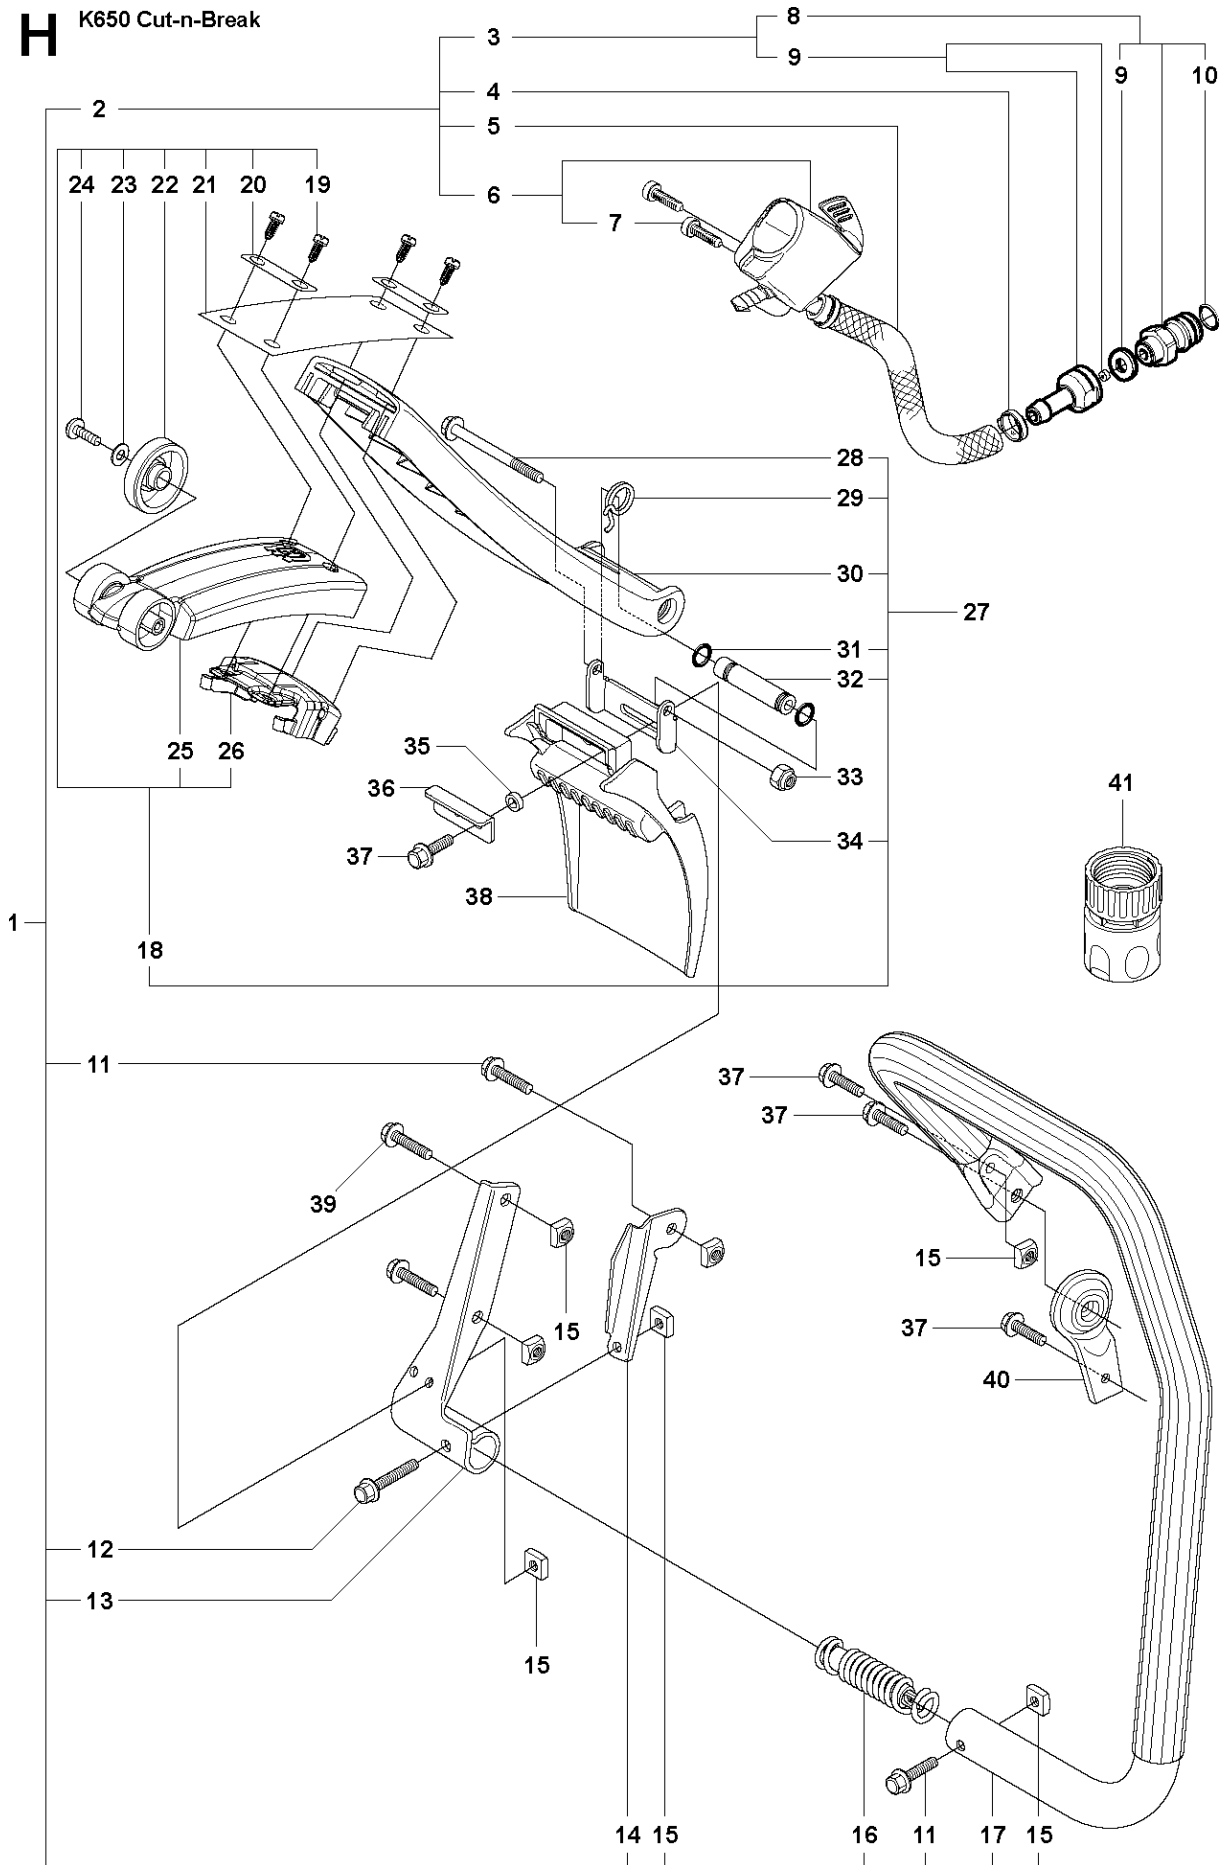

H K650 Cut-n-Break

Ref	Part no.	Description	Remark	Qty	Kit
1	544 11 10-04	HANDLE	Incl. 2, 11 - 17	1	
2	506 38 59-06	HOSE ASSY	Incl. 3-6	1	
3	522 93 48-02	NIPPLE KIT	Incl. 8,9	1	
4	506 49 87-02	HOSE CLAMP		2	
5	506 60 75-02	HOSE	L=530MM	1	
6	506 38 60-04	VALVE ASSY	Incl. 7	1	
7	503 21 88-74	SCREW IHSCFT		2	
8	510 01 20-01	TBD	Incl. 9,10	1	
9	531 07 42-60	FIBRE WASHER		1	
10	505 10 35-01	O-RING		1	
11	503 20 00-05	SCREW EHHFM		1	
12	503 20 00-08	SCREW EHHFM		1	
13	506 14 42-01	GROUND SUPPORT		1	
14	506 03 99-01	STAY		1	
15	503 22 65-04	SQUARE NUT		6	
16	505 27 95-13	DAMPING PIECE		1	
17	506 40 35-02	HANDLE		1	
18	510 05 66-01	SPRAY GUARD	Incl. 19-26	1	
19	503 21 27-16	SCREW CRPANT		4	
20	510 20 20-01	WASHER		2	
21	510 20 24-01	BAND		1	
22	506 26 22-02	WHEEL		2	
23	734 48 80-01	WASHER		2	
24	503 21 46-01	SCREW		2	
25	510 00 72-01	SPRAY GUARD		1	
26	510 00 73-01	GUIDE PIECE		1	
27	544 10 47-04	SPRAY GUARD	Incl. 18, 28 - 34	1	
28	503 20 00-01	SCREW EHHFM		1	
29	506 40 60-01	SPRING		1	
30	506 40 63-02	SPRAY GUARD		1	
31	740 42 05-00	O-RING		2	
32	506 40 37-01	BUSHING		1	
33	732 21 14-01	LOCK NUT		1	
34	506 40 35-01	HANDLE		1	
35	544 03 92-01	BUSHING		2	
36	544 03 22-01	PLATE		1	
37	503 20 00-04	SCREW EHHFM		4	
38	544 03 21-02	SPRAY GUARD		1	
39	503 20 00-35	SCREW EHHFM		2	
40	506 29 65-02	ANTIVIBRATION ELEMENT		1	
41	503 26 60-03	COUPLER	USA	1	
41	503 26 60-04	COUPLER		1