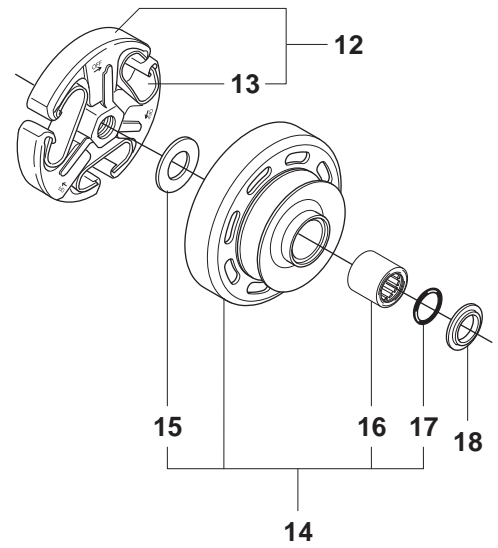

## CUTTING BLADE

K650 Cut-n-Break, 2008-11

Ref	Part no.	Description	Remark	Qty	Kit
1	501 00 88-02	SCREW KIT	Incl. 2, 7	1	
2	501 00 88-01	SCREW KIT		1	
3	506 40 25-02	SCREW		1	
4	503 23 04-03	WASHER		1	
5	544 26 53-01	WASHER		1	
6	735 31 10-41	RETAINING RING		1	
7	506 40 24-01	CENTRE NUT		1	
8	543 08 88-20	DIAMOND BLADE	EL20CB Soft	2	
8	543 08 88-23	DIAMOND BLADE	EL45CB Medium	2	
8	531 15 59-02	DIAMOND BLADE	EL70CB Hard	2	

## CLUTCH

K650 Cut-n-Break, 2008-11

Ref	Part no.	Description	Remark	Qty	Kit
1	731 23 18-01	HEXAGON NUT		2	
2	503 20 34-19	SCREW CRPANMO		1	
3	544 10 48-05	CLUTCH COVER	Incl. 4 - 10	1	
4	506 40 54-02	CLUTCH COVER		1	
5	503 23 04-01	WASHER		2	
6	506 40 34-01	PAWL		1	
7	735 31 08-20	E-CLIP		1	
8	506 40 26-01	SCREW		1	
9	506 40 33-01	BELT TENSIONER		1	
10	503 21 27-16	SCREW CRPANT		2	
11	544 37 45-02	LABEL		1	
12	503 74 44-04	CLUTCH ASSY	Incl. 13	1	
13	503 74 43-01	CLUTCH SPRING		3	
15	503 23 00-73	WASHER		1	
14	506 40 32-01	GEAR WHEEL	Incl. 15 - 17	1	
16	505 30 24-15	NEEDLE BEARING		1	
17	740 48 07-03	O-RING		1	
18	506 33 16-01	SUPPORT RING		1	