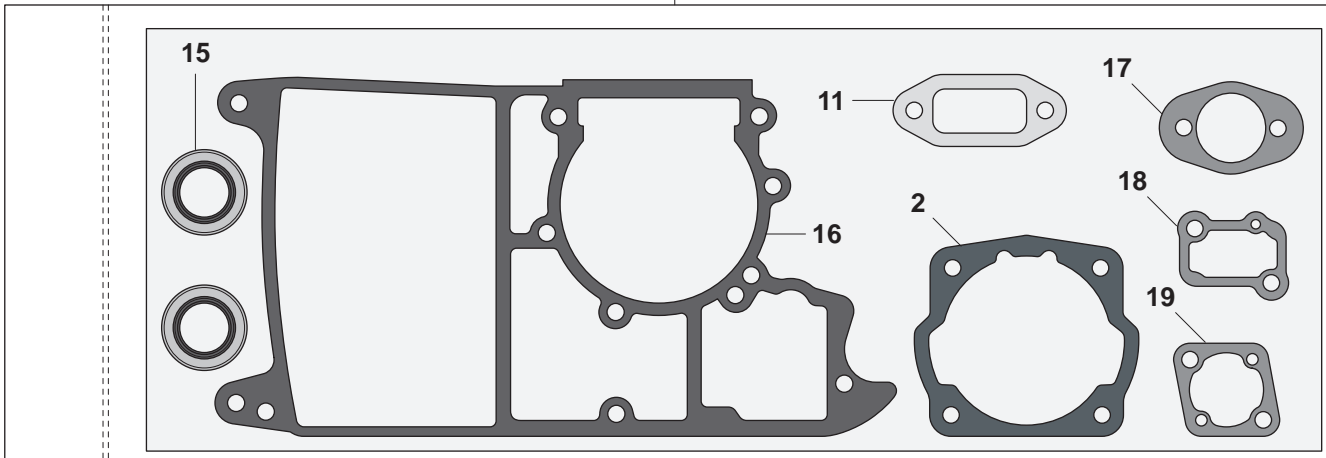

E K650 Cut-n-Break

CYLINDER, PISTON & MUFFLER

K650 Cut-n-Break, 2008-11

Ref	Part no.	Description	Remark	Qty	Kit
1	506 24 37-15	CYLINDER ASSY	Incl. 2, 3, 6	1	
2	503 49 10-01	GASKET	Gasket kit 14	1	
3	506 38 46-02	PISTON ASSY	Incl. 4, 5	1	
4	503 28 90-17	PISTON RING		2	
5	737 43 12-00	SNAP RING		2	
6	505 30 23-33	NEEDLE BEARING		1	
7	503 20 00-05	SCREW EHHFM		5	
8	503 55 22-01	PLUG		1	
9	503 71 53-01	DECOMPRESSION VALVE		1	
10	506 34 07-01	COOLING PLATE		1	
11	506 34 06-01	GASKET	Gasket kit 14	1	
12	506 38 08-14	MUFFLER		1	
13	503 20 00-47	SCREW EHHFM		2	
14	544 38 42-02	GASKET KIT	Incl. 2, 11, 15 - 19	1	
15	503 26 02-04	SEALING RING		2	
16	503 44 31-01	GASKET CRANKCASE		1	
17	506 09 64-01	GASKET		1	
18	506 32 03-01	GASKET		1	
19	506 32 02-01	GASKET		1