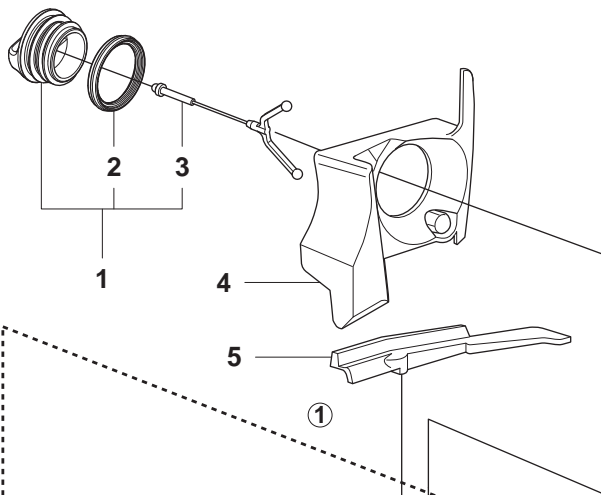

D K650 Cut-n-Break

燃料は
ガソリン 25 : 1
2サイクル専用オイル