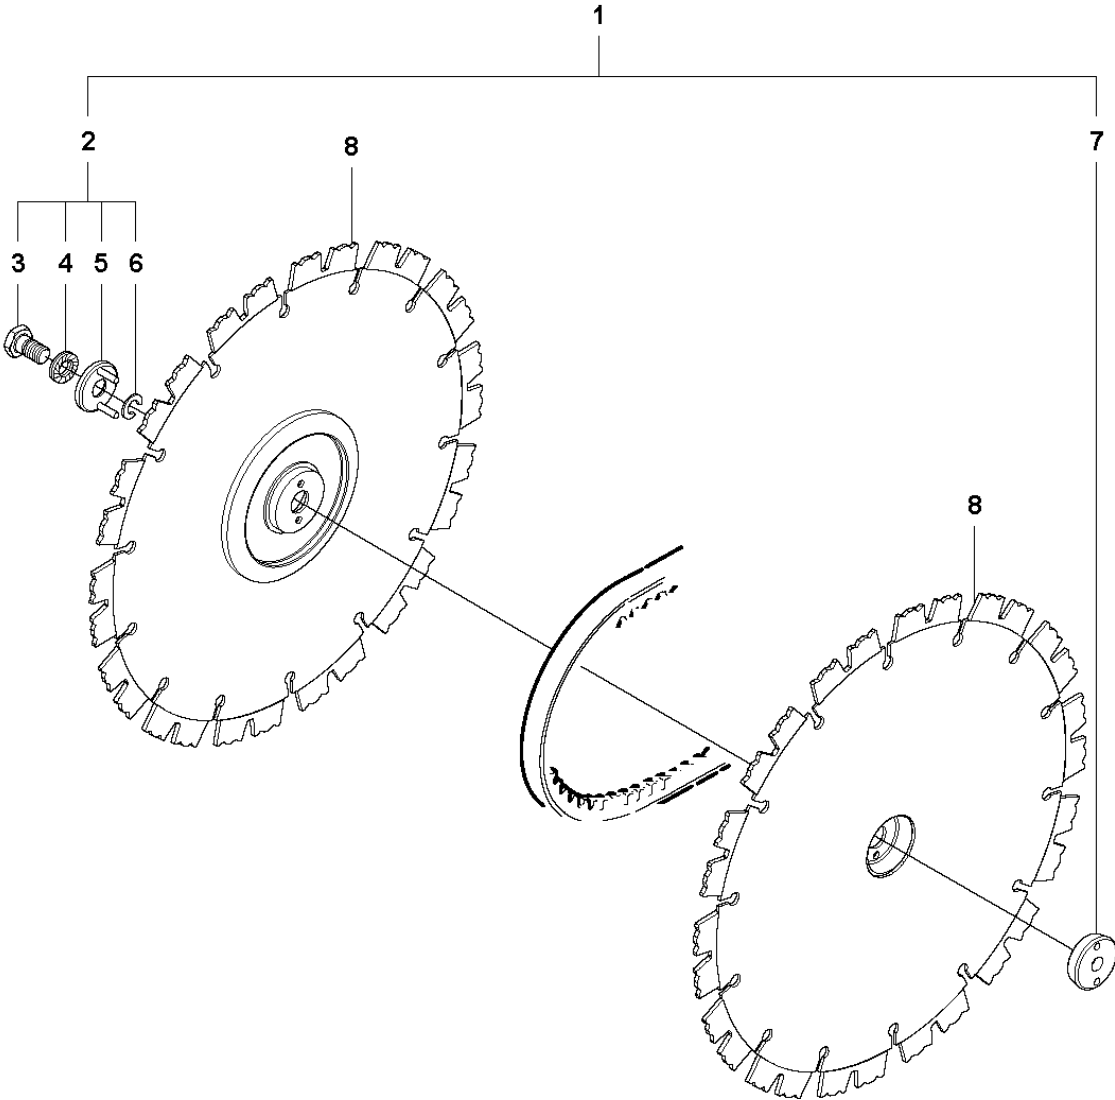

B K650 Cut-n-Break

CUTTING BLADE

K650 Cut-n-Break, 2008-11

Ref	Part no.	Description	Remark	Qty	Kit
1	501 00 88-02	SCREW KIT	Incl. 2, 7	1	
2	501 00 88-01	SCREW KIT		1	
3	506 40 25-02	SCREW		1	
4	503 23 04-03	WASHER		1	
5	544 26 53-01	WASHER		1	
6	735 31 10-41	RETAINING RING		1	
7	506 40 24-01	CENTRE NUT		1	
8	543 08 88-20	DIAMOND BLADE	EL20CB Soft	2	
8	543 08 88-23	DIAMOND BLADE	EL45CB Medium	2	
8	531 15 59-02	DIAMOND BLADE	EL70CB Hard	2