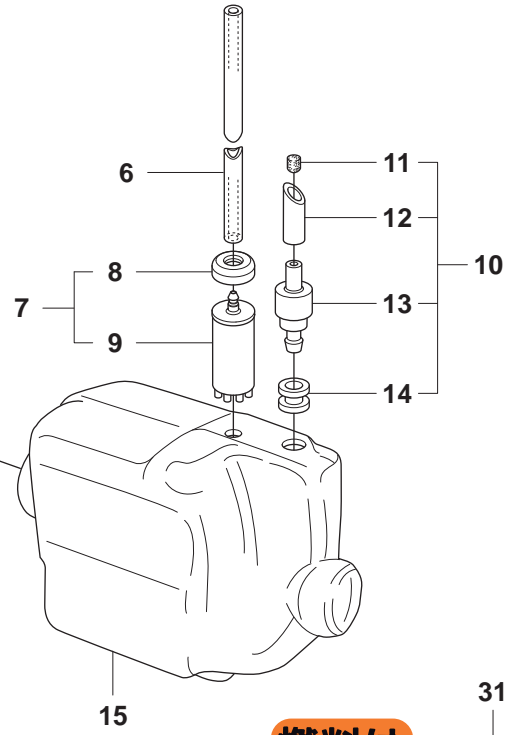

D K650 Cut-n-Break

燃料は
ガソリン 25 : 1
2サイクル専用オイル