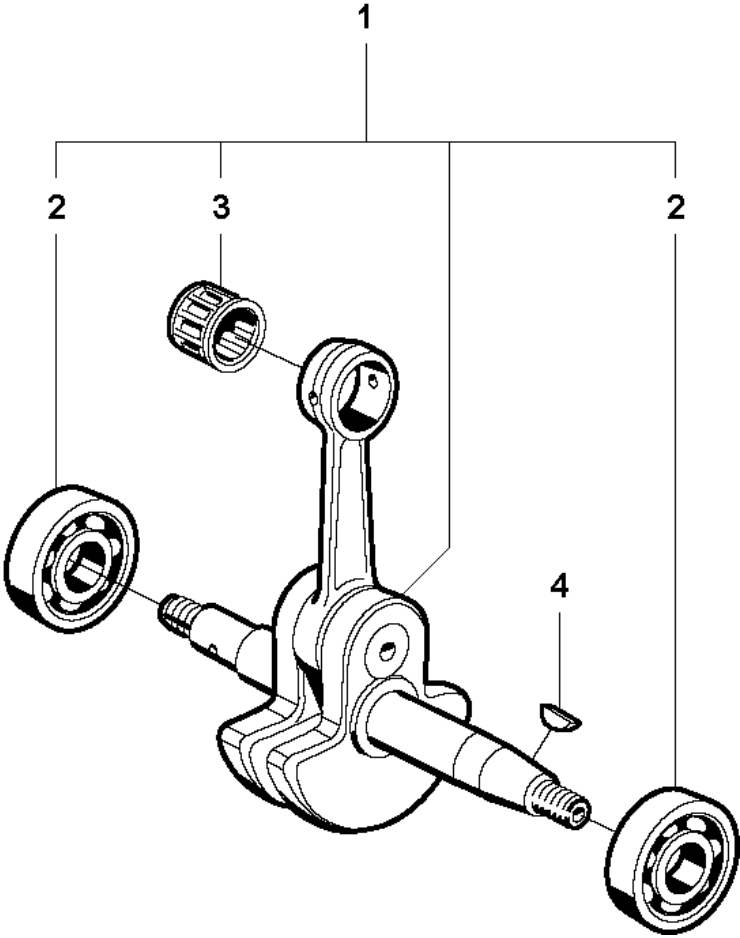

F K650 Cut-n-Break

CRANKSHAFT

K650 Cut-n-Break, 2008-11

Ref	Part no.	Description	Remark	Qty	Kit
1	506 35 10-01	CRANKSHAFT ASSY	Incl. 2, 3	1	
2	503 25 00-01	BALL BEARING		2	
3	505 30 23-33	NEEDLE BEARING		1	
4	735 88 06-00	WOODRUFF KEY		1