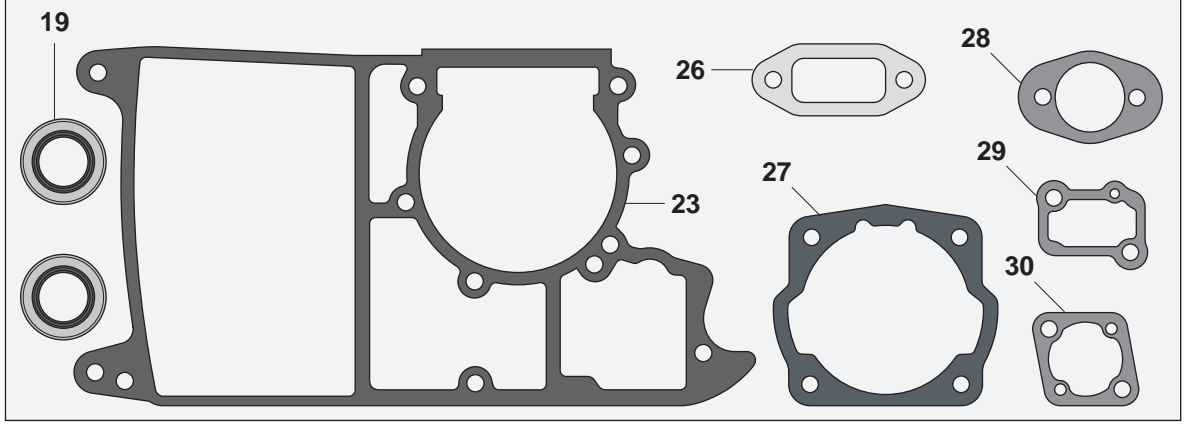

D K650 Cut-n-Break

燃料は
ガソリン 25 : 1
2サイクル専用オイル