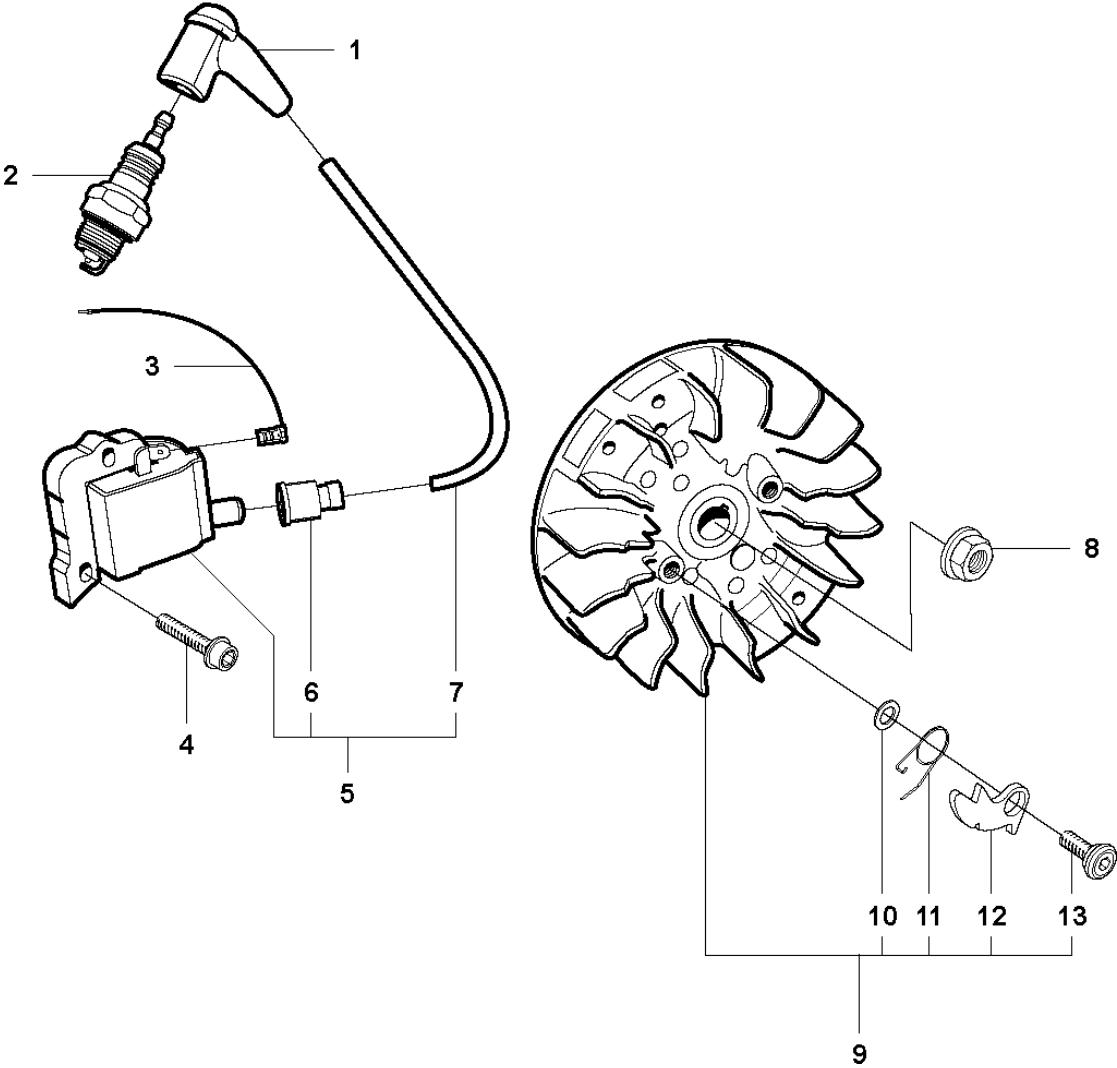

K K650 Cut-n-Break

IGNITION SYSTEM

K650 Cut-n-Break, 2008-11

Ref	Part no.	Description	Remark	Qty	Kit
1	501 48 54-02	SPARK PLUG CAP		1	
2	503 23 51-09	SPARK PLUG		1	
3	503 41 18-02	CABLE		1	
4	503 20 25-20	SCREW IHSCM		2	
5	544 01 88-01	IGNITION SYSTEM		1	
6	505 27 75-16	ISOLERHATT		1	
7	506 38 78-34	IGNITION CABLE		1	
8	503 22 04-01	NUT		1	
9	506 21 86-02	FLYWHEEL ASSY		1	
10	503 23 00-42	WASHER		2	
11	501 63 48-01	SPRING		2	
12	501 67 32-03	PAWL		2	
13	501 81 99-01	SCREW		2