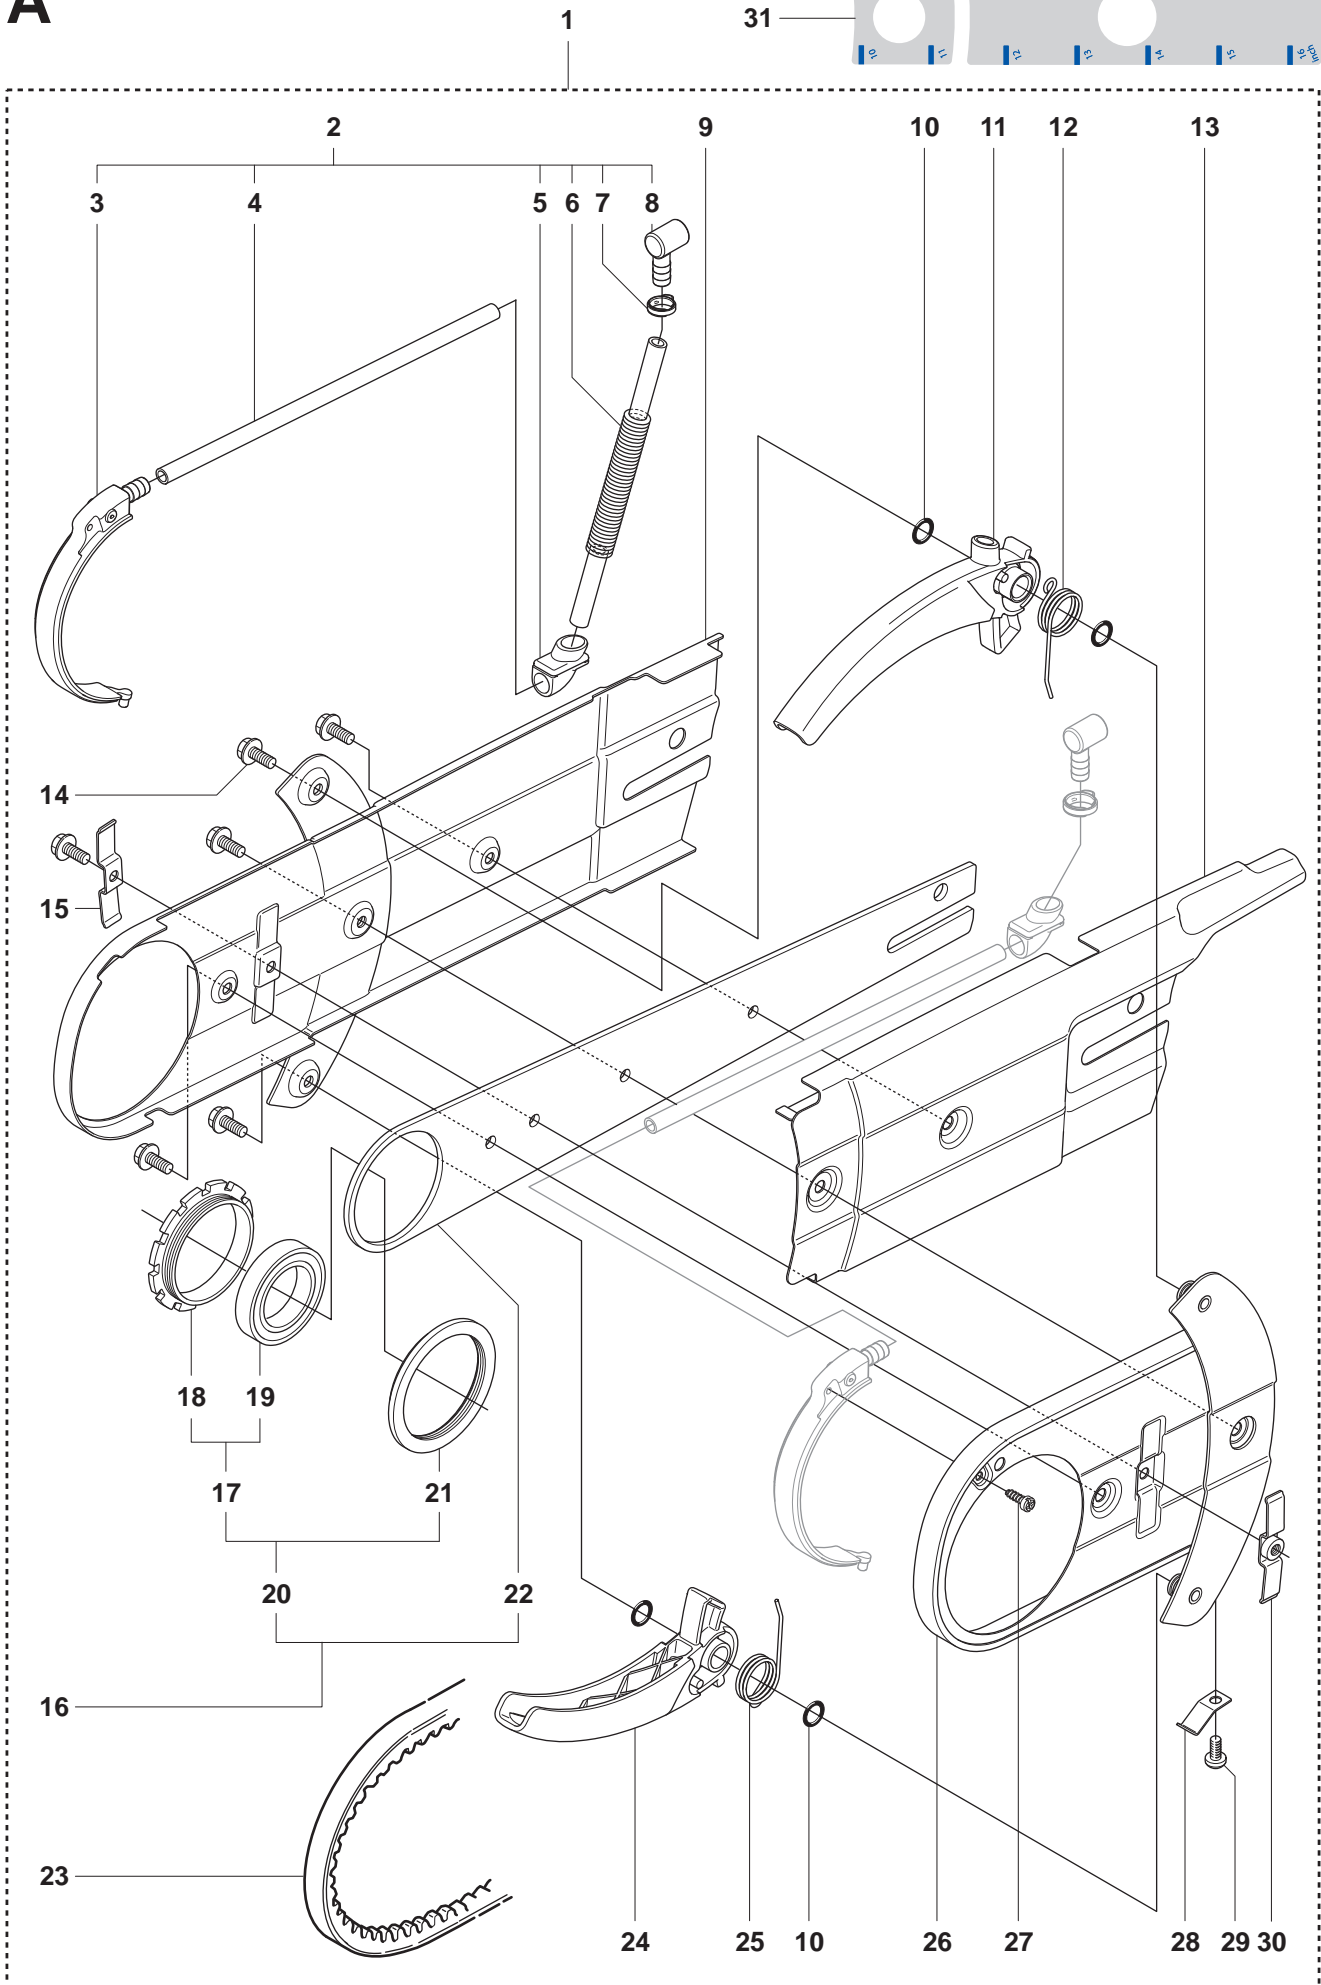

# SPARE PARTS LIST

## CUTTER ARM

K650 Cut-n-Break, 2008-11

Ref	Part no.	Description	Remark	Qty	Kit
1	544 10 52-04	CUTTER ARM	Incl. 2, 9 - 16, 23 - 30	1	
2	544 10 50-04	HOSE	Incl. 3 - 8	1	
3	504 87 52-01	SEALING		1	
4	544 04 17-01	HOSE		1	
5	506 40 57-02	GROMMET		1	
6	506 35 27-02	PROTECTIVE SPRING		1	
7	506 09 56-05	HOSE CLAMP		1	
8	506 40 98-02	NIPPLE		1	
9	506 40 55-02	BELT GUARD		1	
10	503 26 30-08	O-RING		2	
11	506 40 64-03	BLADE GUARD		1	
12	506 40 61-01	SPRING		1	
13	506 40 50-02	BELT GUARD		1	
14	503 20 00-02	SCREW EHHFM		6	
15	506 40 56-01	DEFLECTION LIMITER		1	
16	544 10 37-03	BAR	Incl. 20, 22	1	
17	544 10 57-03	BEARING CAGE	Incl. 18, 19	1	
18	506 40 28-02	BEARING CAGE		1	
19	544 10 59-01	BEARING		1	
20	504 14 25-01	KIT	Incl. 17, 21	1	
21	506 40 29-02	BUSHING		1	
22	506 40 53-01	BAR		1	
23	506 37 27-21	BELT		1	
24	506 40 65-02	BLADE GUARD		1	
25	506 40 61-02	SPRING		1	
26	506 40 46-02	WEAR PROTECTION		1	
27	503 21 28-10	SCREW CCRPANT		1	
28	506 40 51-01	STOP		2	
29	724 12 84-01	SCREW CRPANM		2	
30	506 40 56-02	DEFLECTION LIMITER		1	
31	544 37 44-02	LABEL		1	