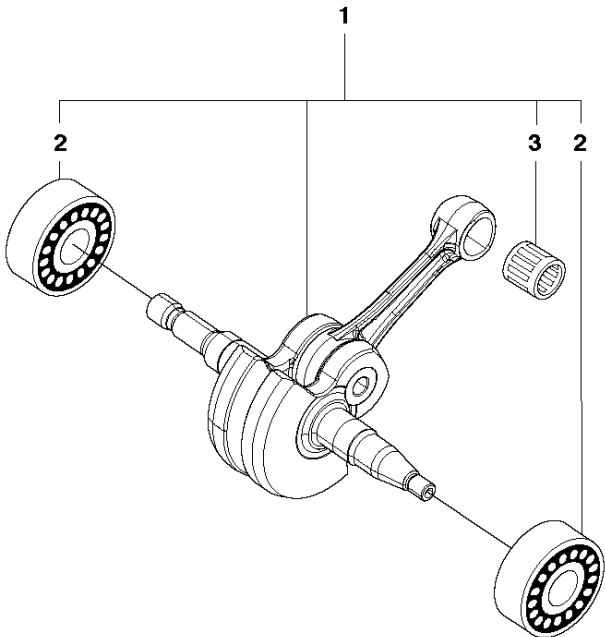

E K1270R

CRANKSHAFT

K1270R, 2016-07

Ref	Part No	Description	Remark	QTY KIT
1	587 01 54-01	CRANKSHAFT ASSY	Incl. 2, 3	1
2	503 25 00-02	BALL BEARING		2
3	503 13 91-01	NEEDLE BEARING		1