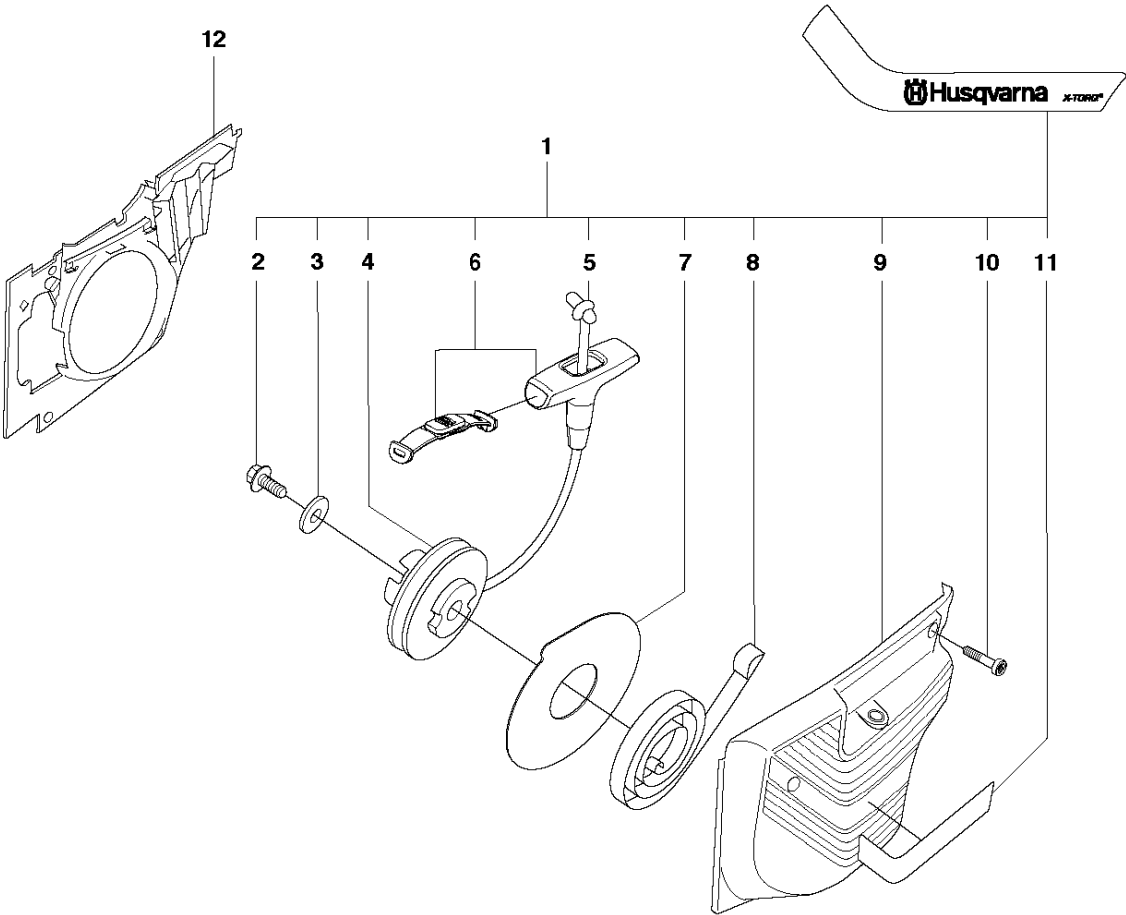

K K1270R

STARTER

K1270R, 2016-07

Ref	Part No	Description	Remark	QTY	KIT
1	506 27 55-07	STARTER	Incl. 2 - 11	1	
2	503 21 06-16	SCREW IH SCT		1	1
3	503 23 43-02	WASHER		1	1
4	501 89 67-04	STARTER PULLEY		1	1
5	506 33 56-25	STARTER CORD		1	1
5	506 33 56-50	STARTER CORD	50 meter	1	1
6	584 25 79-01	STARTER HANDLE ASSY		1	1
7	503 74 36-01	DAMPING DISC		1	1
8	503 13 50-01	RECOIL SPRING		1	1
9	506 25 58-02	STARTER COVER		1	1
10	503 21 53-26	SCREW ITXSCM		4	1
11	582 14 19-01	DECAL		1	1
12	501 89 59-02	AIR CONDUCTOR		1	
12	501 89 59-03	LEDSKENA	Rail Stop Switch only	1