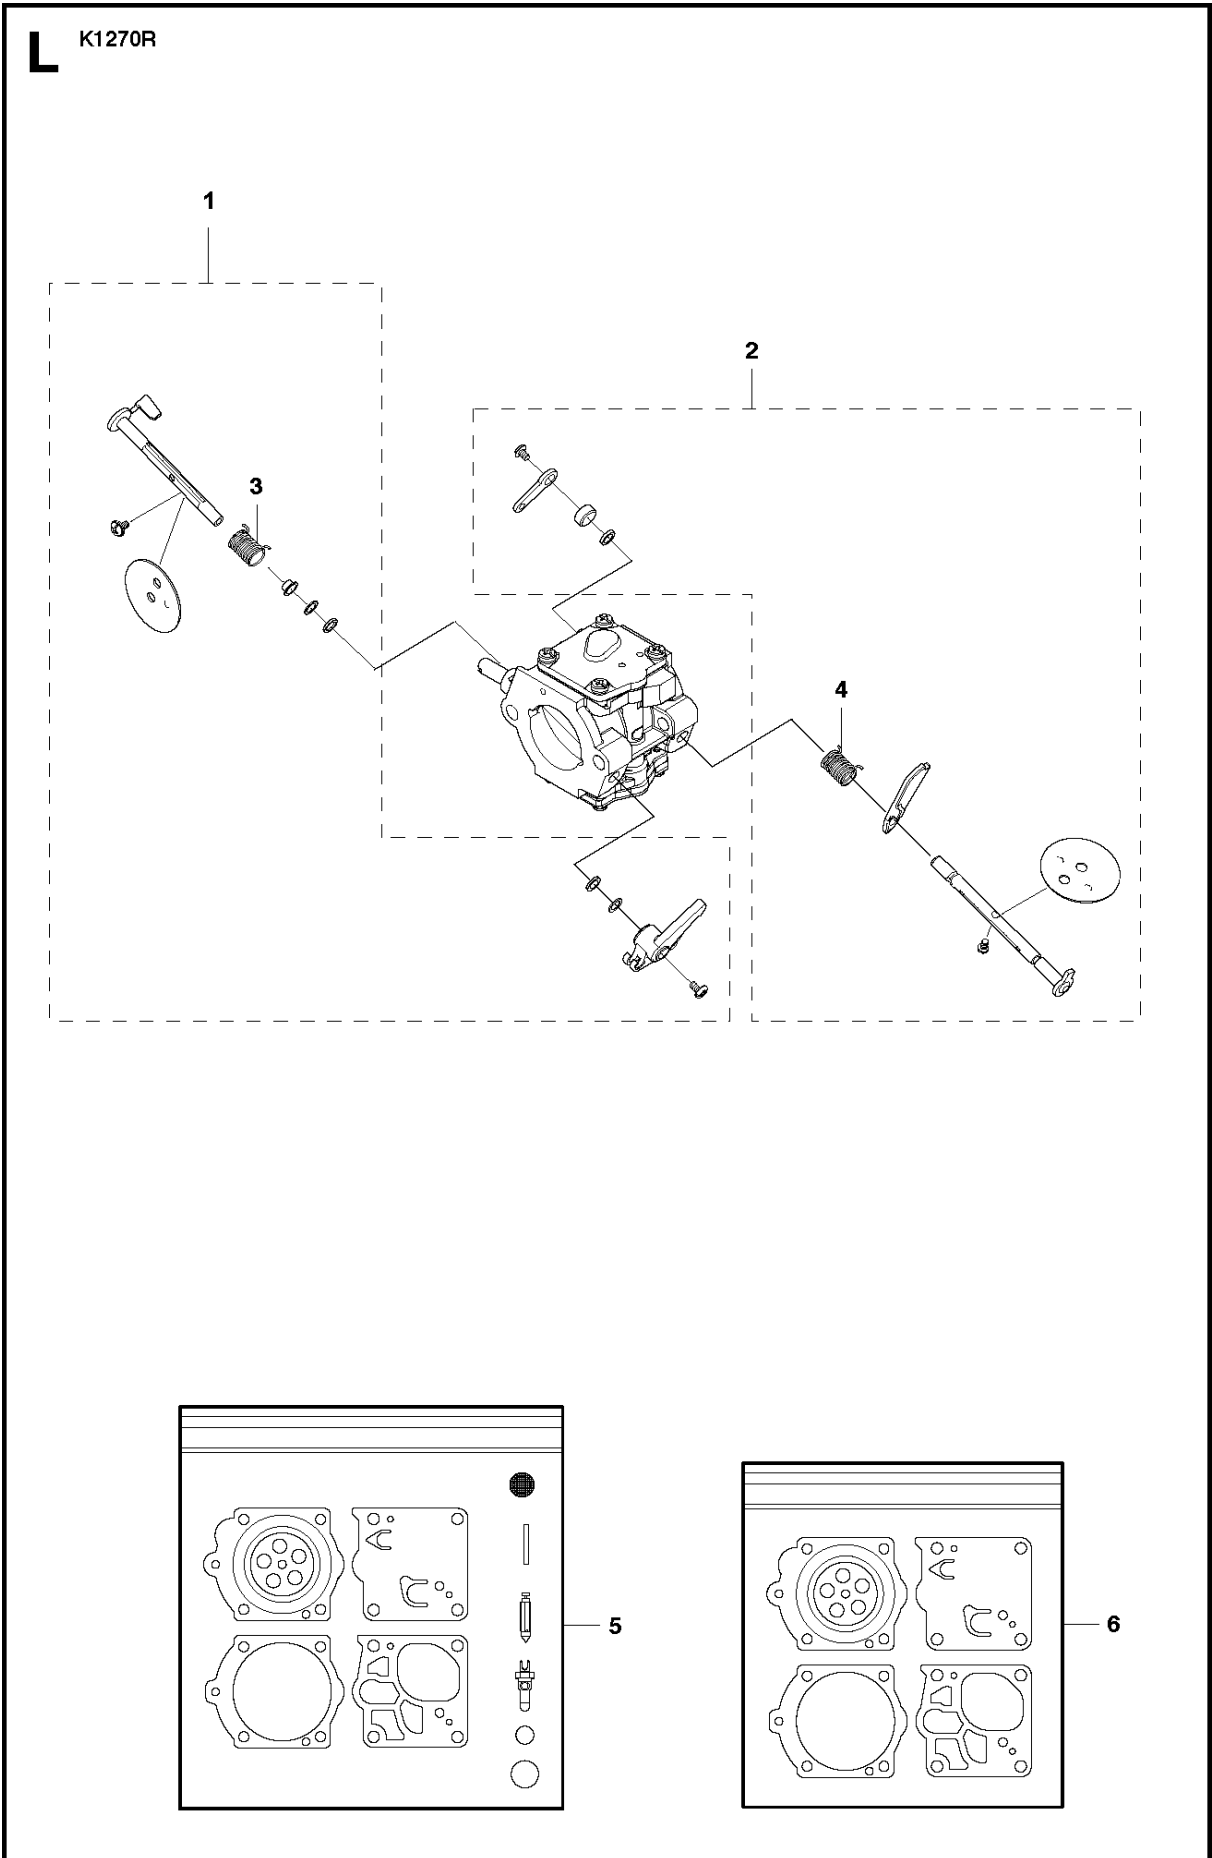

CARBURETOR DETAILS

K1270R, 2016-07

Ref	Part No	Description	Remark	QTY	KIT
1	582 72 95-01	THROTTLE SHAFT		1	
2	582 72 97-01	CHOKE SHAFT		1	
3	579 79 15-01	SPRING		1	
4	579 79 16-01	SPRING		1	1
5	582 60 65-01	REPAIR KIT		1	2
6	503 59 74-03	GASKET KIT		1