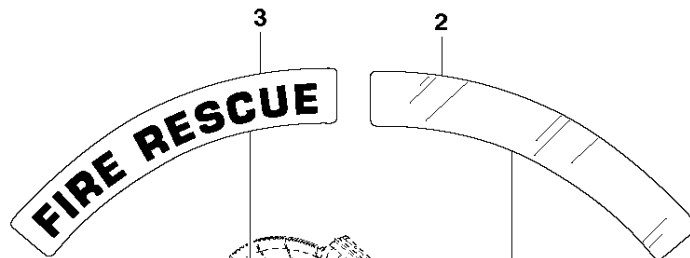

H K 1 PACE RESCUE
DECALS

DECALS

K 1 PACE RESCUE, 2022-02

Ref	Part No	Description	Remark	QTY KIT
1	597 79 27-01	DECAL		1
2	588 98 75-01	DECAL		1
3	588 98 74-01	DECAL		1
4	597 79 24-01	DECAL		1
5	597 79 26-01	DECAL		1