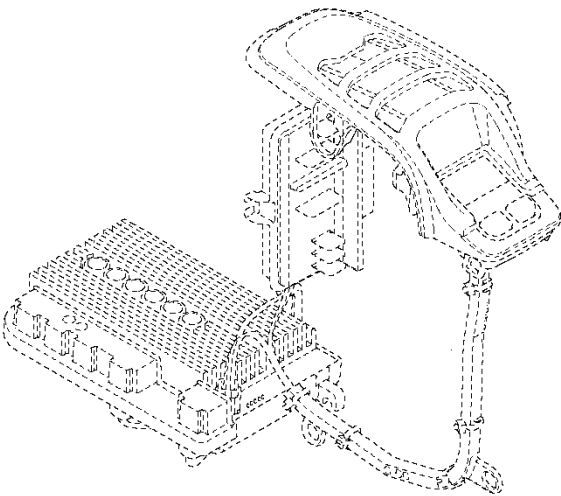

F K 1 PACE RESCUE
ELECTRICAL

ELECTRICAL

K 1 PACE RESCUE, 2022-02

Ref	Part No	Description	Remark	QTY KIT
1	597 79 36-01	COVER		1
2	596 93 48-01	CONTROL UNIT		1
3	525 75 51-07	SCREW ITXSCFM		5
4	580 29 29-01	SCREW ITXSCT		1
5	597 75 06-01	WIRING ASSY		1
6	598 86 71-01	CONTROL PANEL	With Bluetooth	1
6	598 87 29-01	CONTROL PANEL	Without Bluetooth	1