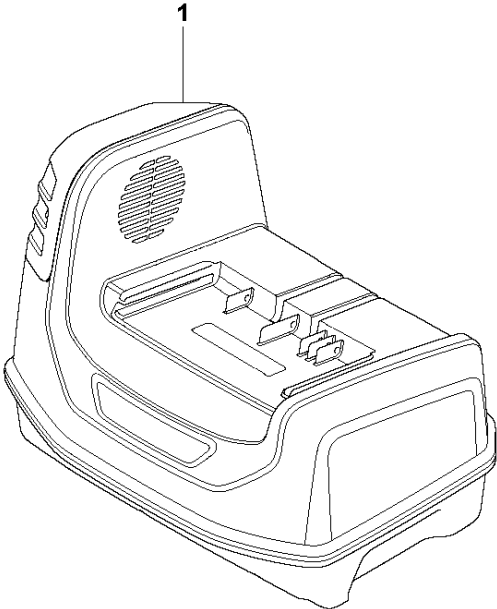

G K 1 PACE RESCUE
ACCESSORIES

ACCESSORIES

K 1 PACE RESCUE, 2022-02

Ref	Part No	Description	Remark	QTY KIT
1	970 49 50-01	BATTERY CHARGER	EU	1
1	970 49 50-03	BATTERY CHARGER	US	1
1	970 49 50-04	BATTERY CHARGER	JP	1
1	970 49 50-05	BATTERY CHARGER	AY/NZ/AR	1
1	970 49 50-06	BATTERY CHARGER	SZ	1
1	970 49 50-02	BATTERY CHARGER	UK	1
1	970 49 51-01	BATTERY CHARGER	EU	1
1	970 49 51-03	BATTERY CHARGER	US	1
1	970 49 51-04	BATTERY CHARGER	JP	1
1	970 49 51-05	BATTERY CHARGER	AU/NZ/AR	1
1	970 49 51-06	BATTERY CHARGER	SZ	1
1	970 49 51-02	BATTERY CHARGER	UK	1
2	970 49 42-01	BATTERY	With Bluetooth EU, AU, NZ, JP	1
2	970 49 41-01	BATTERY	With Bluetooth - EU, AU, NZ, JP	1
2	970 49 43-01	BATTERY	Without Bluetooth - RoW	1
2	970 49 42-02	BATTERY	With Bluetooth - US	1
2	970 49 40-01	BATTERY	Without Bluetooth - RoW	1
2	970 49 41-02	BATTERY	With Bluetooth - US	1
3	506 38 26-01	TOOL		1
4	504 00 05-03	ABRASIVE DISC	Vari-Disc Abrasive 14"	1
4	574 85 40-01	DIAMOND BLADE	Vari-Cut FR3 14"	1
4	529 66 40-01	DIAMOND BLADE	Elite-Cut 14"	1
4	529 66 39-01	DIAMOND BLADE	Tacti-Cut 14"	1