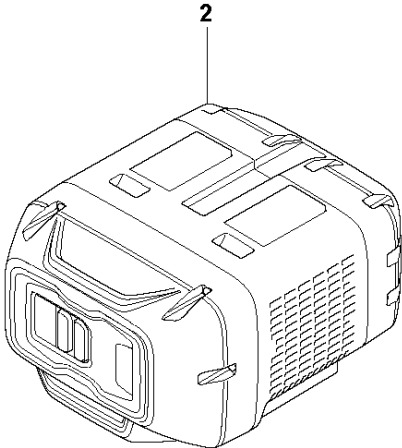

G K 1 PACE RESCUE
ACCESSORIES

ACCESSORIES

K 1 PACE RESCUE, 2022-02

Ref	Part No	Description	Remark	QTY KIT
1	970 49 50-01	BATTERY CHARGER	EU	1
1	970 49 50-03	BATTERY CHARGER	US	1
1	970 49 50-04	BATTERY CHARGER	JP	1
1	970 49 50-05	BATTERY CHARGER	AY/NZ/AR	1
1	970 49 50-06	BATTERY CHARGER	SZ	1
1	970 49 50-02	BATTERY CHARGER	UK	1
1	970 49 51-01	BATTERY CHARGER	EU	1
1	970 49 51-03	BATTERY CHARGER	US	1
1	970 49 51-04	BATTERY CHARGER	JP	1
1	970 49 51-05	BATTERY CHARGER	AU/NZ/AR	1
1	970 49 51-06	BATTERY CHARGER	SZ	1
1	970 49 51-02	BATTERY CHARGER	UK	1
2	970 49 42-01	BATTERY	With Bluetooth EU, AU, NZ, JP	1
2	970 49 41-01	BATTERY	With Bluetooth - EU, AU, NZ, JP	1
2	970 49 43-01	BATTERY	Without Bluetooth - RoW	1
2	970 49 42-02	BATTERY	With Bluetooth - US	1
2	970 49 40-01	BATTERY	Without Bluetooth - RoW	1
2	970 49 41-02	BATTERY	With Bluetooth - US	1
3	506 38 26-01	TOOL		1
4	504 00 05-03	ABRASIVE DISC	Vari-Disc Abrasive 14"	1
4	574 85 40-01	DIAMOND BLADE	Vari-Cut FR3 14"	1
4	529 66 40-01	DIAMOND BLADE	Elite-Cut 14"	1
4	529 66 39-01	DIAMOND BLADE	Tacti-Cut 14"	1