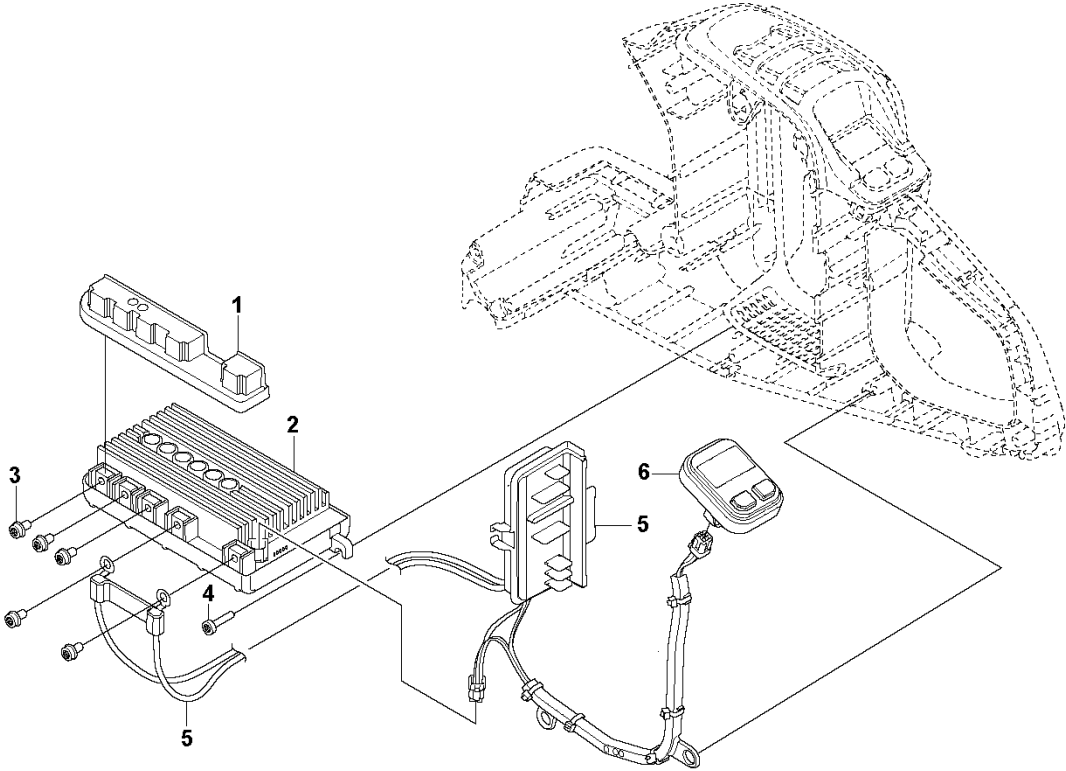

F K 1 PACE RESCUE
ELECTRICAL

ELECTRICAL

K 1 PACE RESCUE, 2022-02

Ref	Part No	Description	Remark	QTY KIT
1	597 79 36-01	COVER		1
2	596 93 48-01	CONTROL UNIT		1
3	525 75 51-07	SCREW ITXSCFM		5
4	580 29 29-01	SCREW ITXSCT		1
5	597 75 06-01	WIRING ASSY		1
6	598 86 71-01	CONTROL PANEL	With Bluetooth	1
6	598 87 29-01	CONTROL PANEL	Without Bluetooth	1