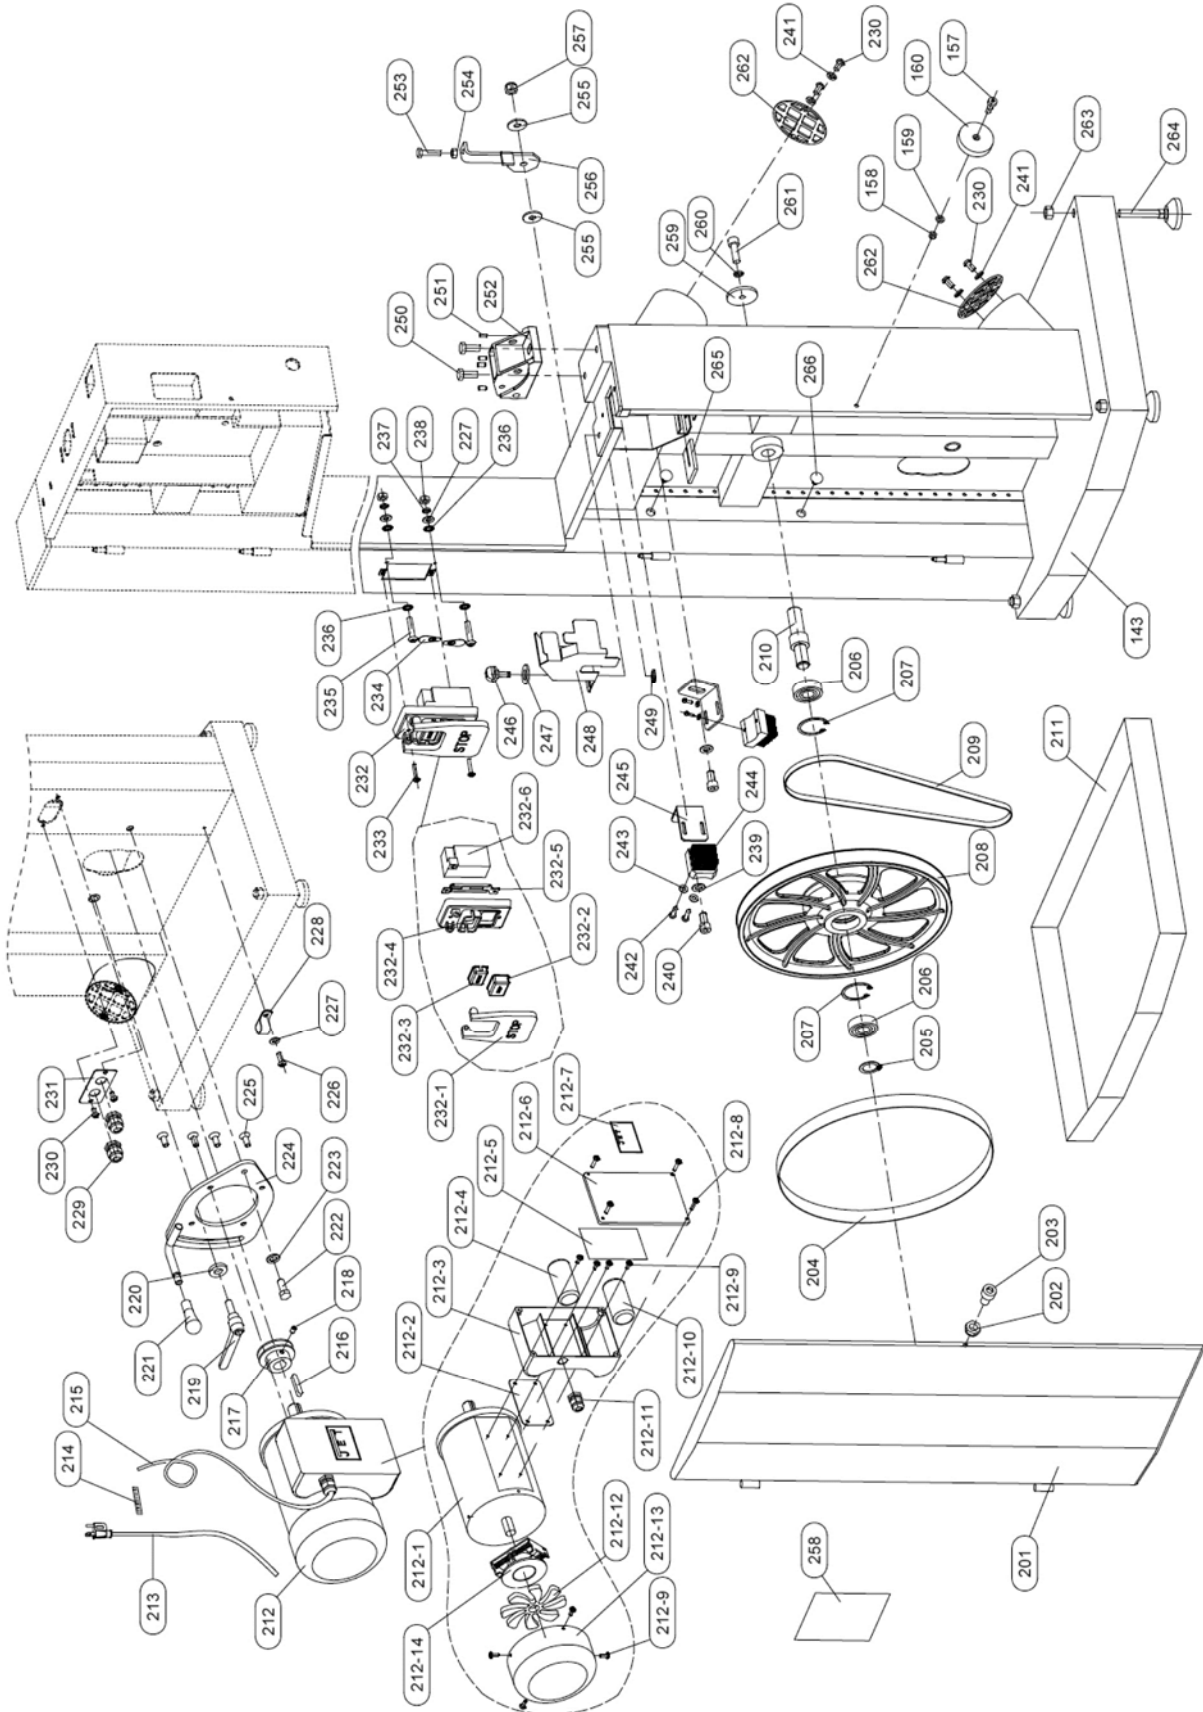

16.1.2 JWBS-14SF (#714500) – Lower Wheel & Motor Assembly – Exploded View