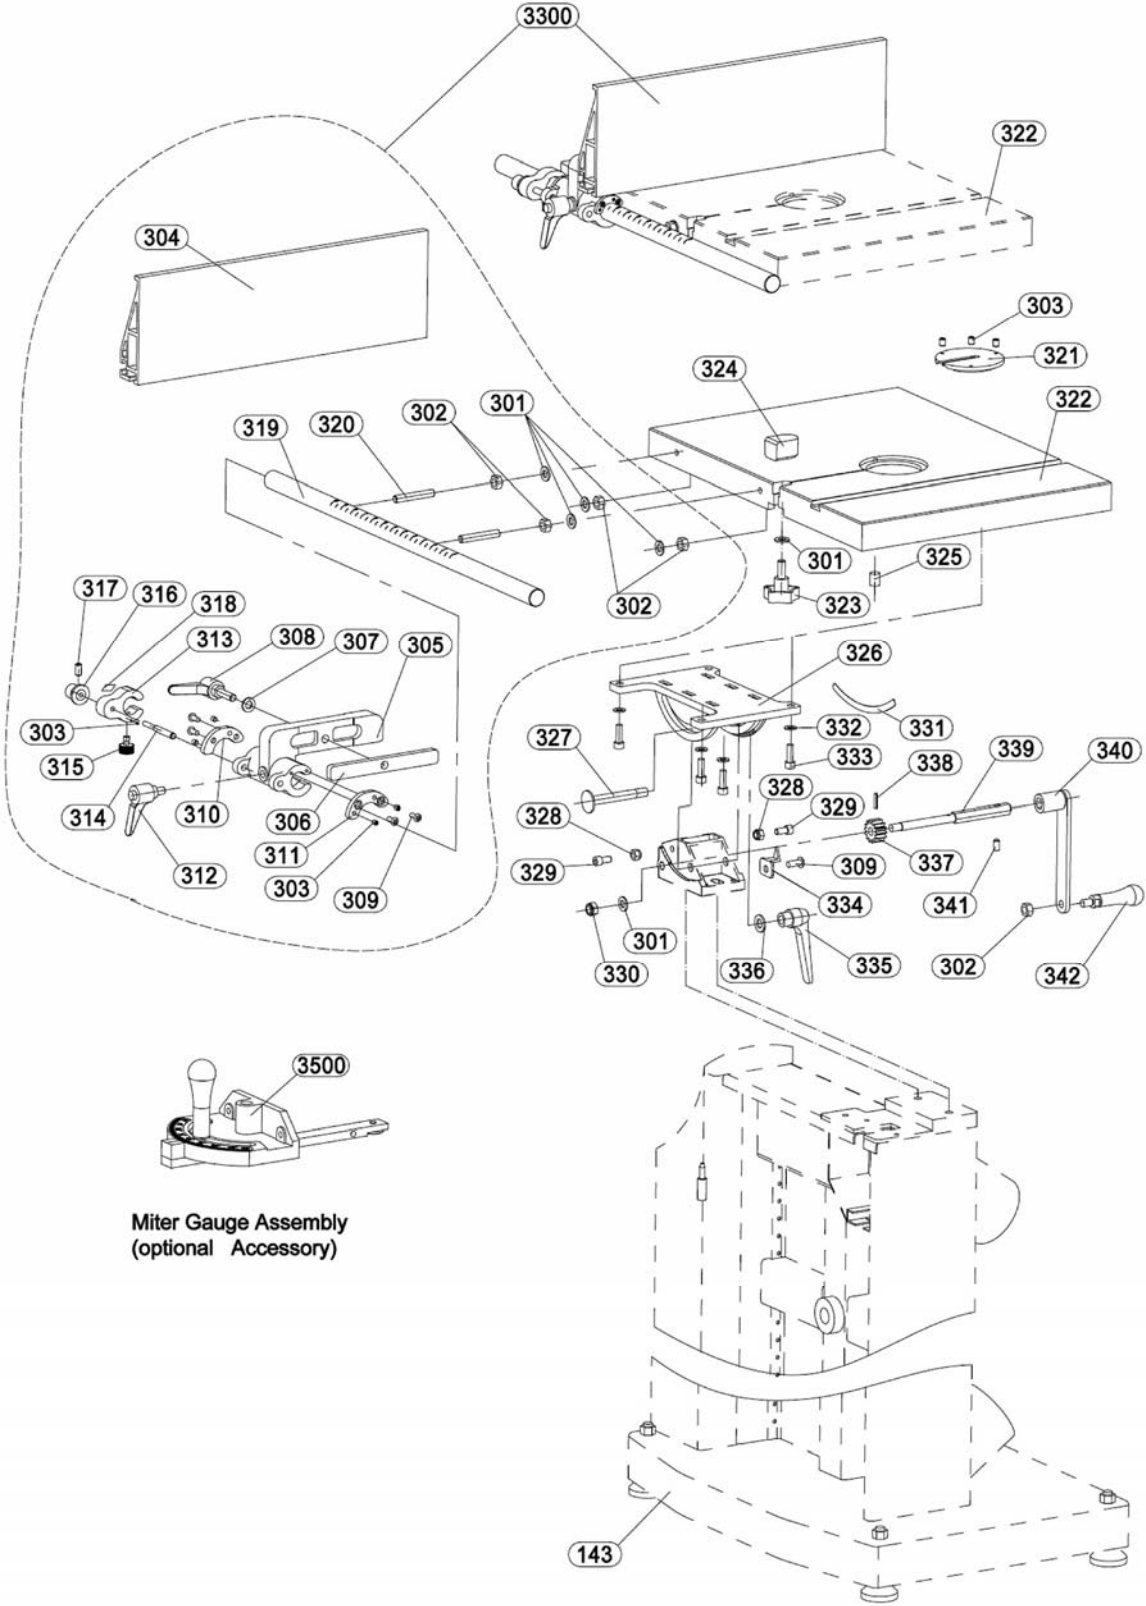

Miter Gauge Assembly
(optional Accessory)

* optional accessory – see your dealer to order.

16.1.4 JWBS-14SF (#714500) – Blade Guide Assembly – Exploded View

16.1.5 JWBS-14SF (#714500) – Parts List

Index No	Part No	Description	Size	Qty
101	JWBS14SF-101	Upper Front Door		1
102	JWBS14SF-102	Sight Glass		2
103	TS-1541021	Nylon Insert Lock Hex Nut	M6	6
104	TS-1503021	Socket Head Cap Screw	M6x10	1
105	TS-1541001	Nylon Insert Lock Hex Nut	M4	1
106	TS-1550021	Flat Washer	4 mm	2
107	JWBS14SF-107	Guide Pointer		1
108	TS-1501031	Socket Head Cap Screw	M4x10	1
109	JWBS14SF-109	I.D. Label		1
110	JET-138	Jet Logo	138 x 57mm	1
111	JWBS14SF-111	Blade	1/2" x 125"	1
112	JWBS14SF-112	Retaining Ring	R20	1
113	BB-6204ZZ	Bearing	6204/P6-2RZ	2
114	JWBS14SF-114	Retaining Ring	R47	2
115	JWBS14SF-115	Upper Wheel		1
116	JWBS14SF-116	Tire		1
117	JWBS14SF-117	Upper Wheel Shaft		1
118	JWBS14SF-118	Slide Pad		1
119	TS-1523021	Socket Set Screw	M6x8	1
120	TS-1524041	Socket Set Screw	M8x16	1
121	JWBS14SF-121	Fixed Screw	M8x10	4
122	JWBS14SF-122	Dovetail Base		1
123	JWBS14SF-123	Bracket		1
124	TS-1550041	Flat Washer	6 mm	11
125	TS-1503041	Socket Head Cap Screw	M6x16	2
126	TS-1541041	Nylon Insert Lock Hex Nut	M10	2
127	JWBS14SF-127	Square Head Screw		2
128	TS-2311121	Hex Nut	M12	2
129	JWBS14SF-129	Rotating Shaft		1
130	JWBS14SF-130	Block		1
131	JWBS14SF-131	Washer		2
132	JWBS14SF-132	Spring		1
133	JWBS14SF-133	Tensioning Washer		1
134	JWBS14SF-134	Bearing	51201 (ø12-ø28-h11)	1
135	JWBS14SF-135	Blade Adjusting Screw		1
136	JWBS14SF-136	Blade Tension Indicator Label		1
137	TS-1503031	Socket Head Cap Screw	M6x12	1
138	JWBS14SF-138	Tension Pointer		1
139	JWBS14SF-139	Tension Indicator Plate		1
140	TS-1503041	Socket Head Cap Screw	M6x16	4
141	JWBS14SF-141	Handwheel		1
142	JWBS14SF-142	Limit Plate		1
143	JWBS14SF-143	Saw Body		1
144	JWBS14SF-144	Collar		1
145	JWBS14SF-145	Support Collar		1
146	TS-1504061	Socket Head Cap Screw	M8x30	3
147	JWBS14SF-147	Cam Shaft		1
148	TS-1524021	Socket Set Screw	M8x10	1
149	TS-2361121	Lock Washer	12 mm	2
150	TS-2360121	Flat Washer	12 mm	2
151	TS-2331121	Cap Nut	M12	2
152	JWBS14SF-152	Blade Quick Release Label		1
153	JWBS14SF-153	Adjusting Nut		1
154	JWBS14SF-154	Handle	M10X45	1
155	JWBS14SF-155	Tension Handle		1
156	JWBS14SF-156	Tension Handle Knob		1
157	JWBS14SF-157	Hex Head Shoulder Screw	M6x10	2
158	TS-1541011	Nylon Insert Lock Hex Nut	M5	2
159	TS-1550031	Flat Washer	5 mm	2