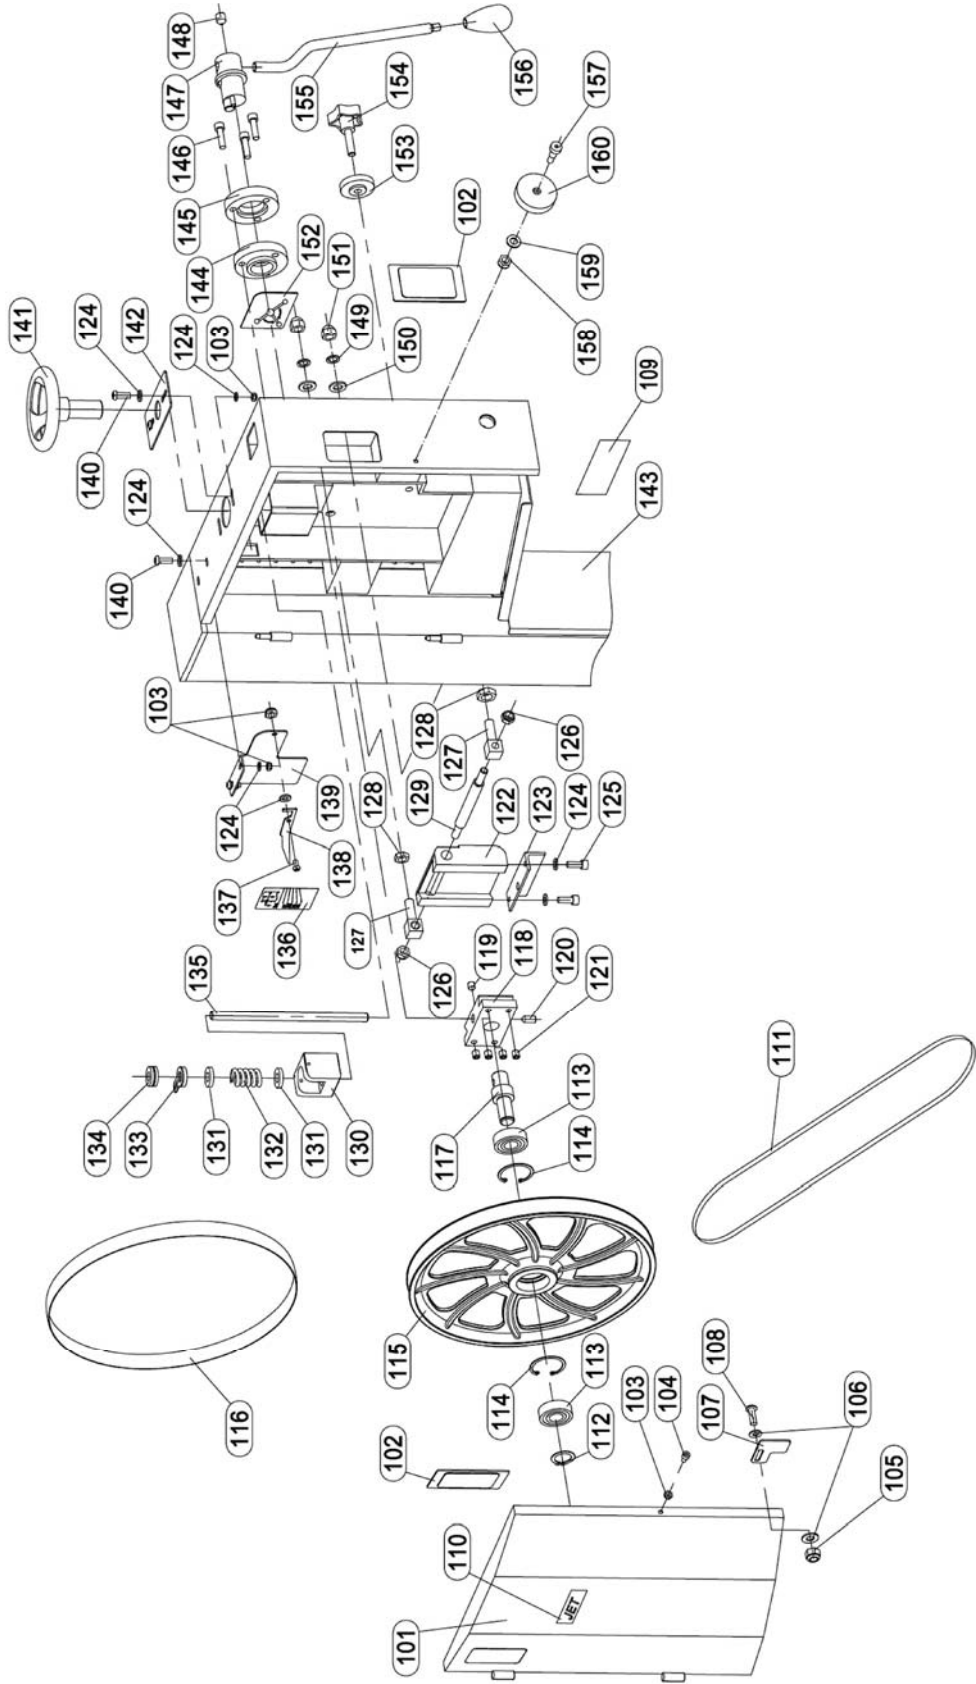

16.1.1 JWBS-14SF (#714500) – Upper Wheel Assembly – Exploded View