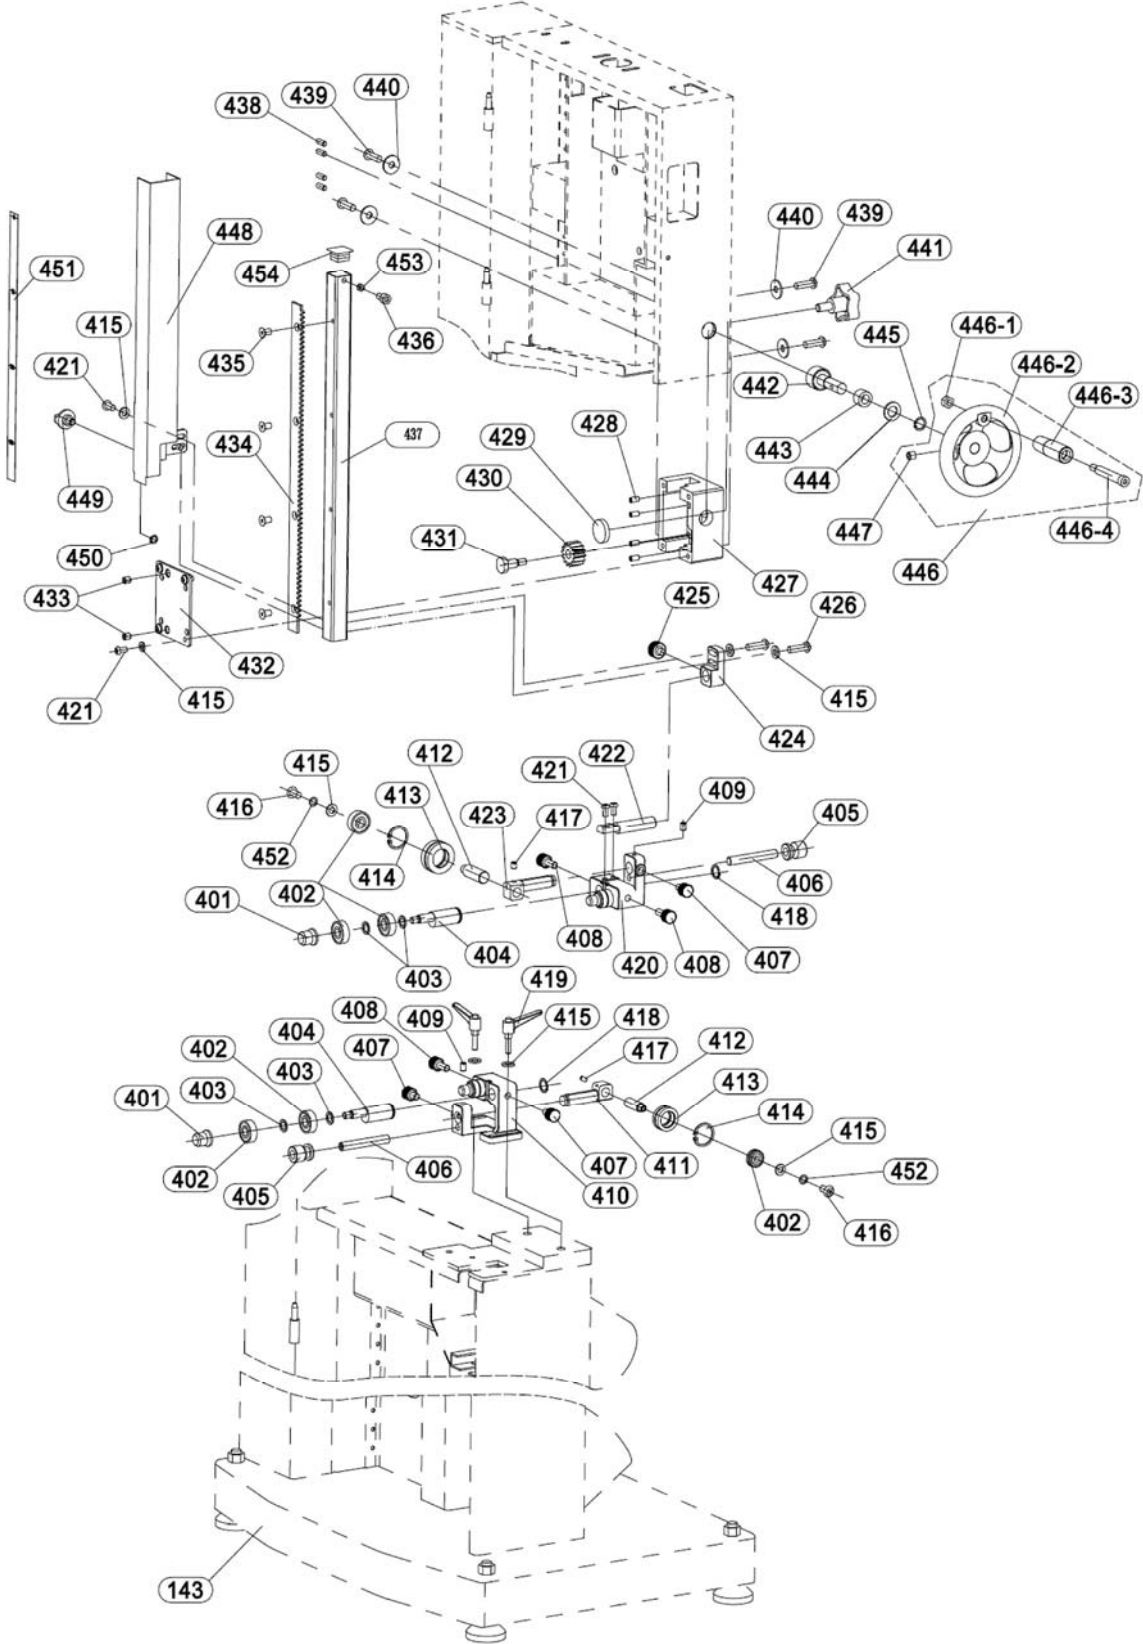

Miter Gauge Assembly
(optional Accessory)

* optional accessory – see your dealer to order.

16.1.4 JWBS-14SF (#714500) – Blade Guide Assembly – Exploded View

16.1.5 JWBS-14SF (#714500) – Parts List

Index No	Part No	Description	Size	Qty
101	JWBS14SF-101	Upper Front Door		1
102	JWBS14SF-102	Sight Glass		2
103	TS-1541021	Nylon Insert Lock Hex Nut	M6	6
104	TS-1503021	Socket Head Cap Screw	M6x10	1
105	TS-1541001	Nylon Insert Lock Hex Nut	M4	1
106	TS-1550021	Flat Washer	4 mm	2
107	JWBS14SF-107	Guide Pointer		1
108	TS-1501031	Socket Head Cap Screw	M4x10	1
109	JWBS14SF-109	I.D. Label		1
110	JET-138	Jet Logo	138 x 57mm	1
111	JWBS14SF-111	Blade	1/2" x 125"	1
112	JWBS14SF-112	Retaining Ring	R20	1
113	BB-6204ZZ	Bearing	6204/P6-2RZ	2
114	JWBS14SF-114	Retaining Ring	R47	2
115	JWBS14SF-115	Upper Wheel		1
116	JWBS14SF-116	Tire		1
117	JWBS14SF-117	Upper Wheel Shaft		1
118	JWBS14SF-118	Slide Pad		1
119	TS-1523021	Socket Set Screw	M6x8	1
120	TS-1524041	Socket Set Screw	M8x16	1
121	JWBS14SF-121	Fixed Screw	M8x10	4
122	JWBS14SF-122	Dovetail Base		1
123	JWBS14SF-123	Bracket		1
124	TS-1550041	Flat Washer	6 mm	11
125	TS-1503041	Socket Head Cap Screw	M6x16	2
126	TS-1541041	Nylon Insert Lock Hex Nut	M10	2
127	JWBS14SF-127	Square Head Screw		2
128	TS-2311121	Hex Nut	M12	2
129	JWBS14SF-129	Rotating Shaft		1
130	JWBS14SF-130	Block		1
131	JWBS14SF-131	Washer		2
132	JWBS14SF-132	Spring		1
133	JWBS14SF-133	Tensioning Washer		1
134	JWBS14SF-134	Bearing	51201 (ø12-ø28-h11)	1
135	JWBS14SF-135	Blade Adjusting Screw		1
136	JWBS14SF-136	Blade Tension Indicator Label		1
137	TS-1503031	Socket Head Cap Screw	M6x12	1
138	JWBS14SF-138	Tension Pointer		1
139	JWBS14SF-139	Tension Indicator Plate		1
140	TS-1503041	Socket Head Cap Screw	M6x16	4
141	JWBS14SF-141	Handwheel		1
142	JWBS14SF-142	Limit Plate		1
143	JWBS14SF-143	Saw Body		1
144	JWBS14SF-144	Collar		1
145	JWBS14SF-145	Support Collar		1
146	TS-1504061	Socket Head Cap Screw	M8x30	3
147	JWBS14SF-147	Cam Shaft		1
148	TS-1524021	Socket Set Screw	M8x10	1
149	TS-2361121	Lock Washer	12 mm	2
150	TS-2360121	Flat Washer	12 mm	2
151	TS-2331121	Cap Nut	M12	2
152	JWBS14SF-152	Blade Quick Release Label		1
153	JWBS14SF-153	Adjusting Nut		1
154	JWBS14SF-154	Handle	M10X45	1
155	JWBS14SF-155	Tension Handle		1
156	JWBS14SF-156	Tension Handle Knob		1
157	JWBS14SF-157	Hex Head Shoulder Screw	M6x10	2
158	TS-1541011	Nylon Insert Lock Hex Nut	M5	2
159	TS-1550031	Flat Washer	5 mm	2