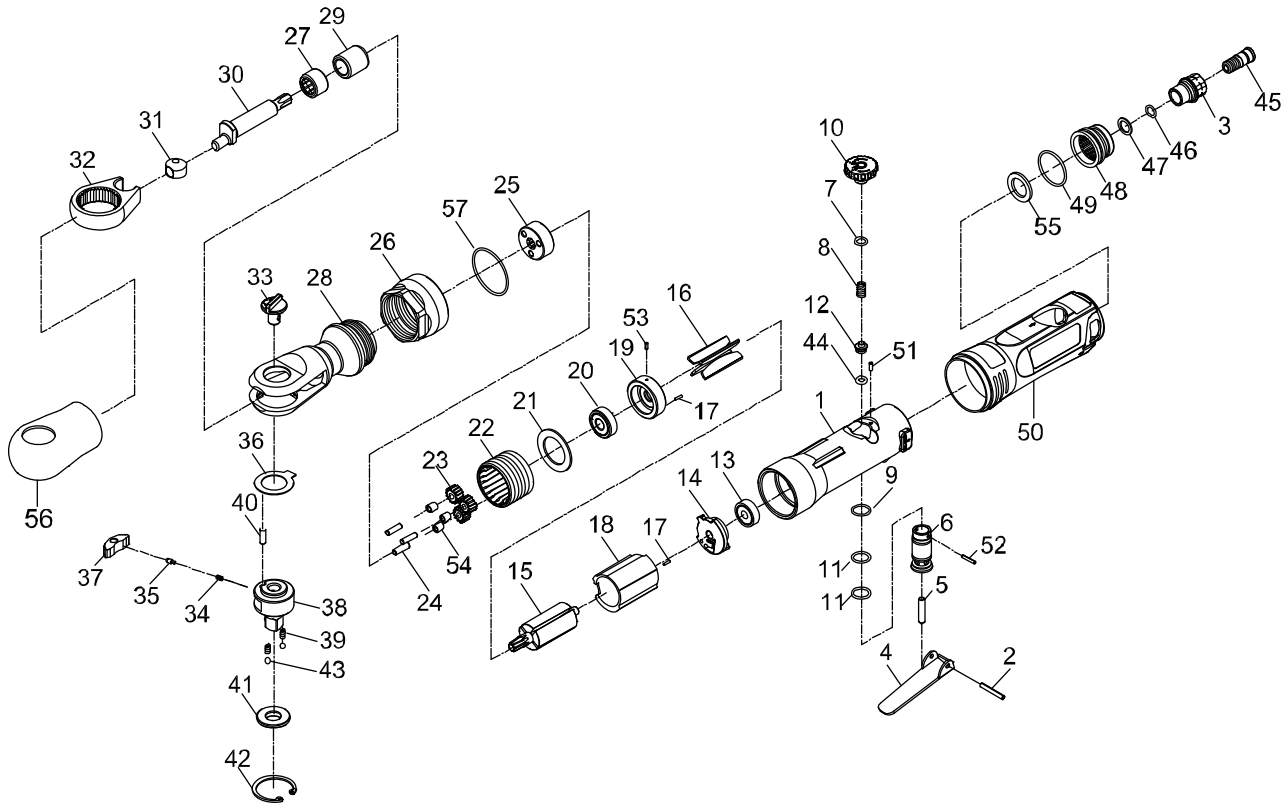

JSM-3430

1/2" Air Ratchet Wrench

Stock No. JSM-3430

Parts list on reverse side

Specifications

Stock Number	JSM-3430
Square Drive (in.)	1/2
Bolt Cap (in.)	1/2
Anvil Retainer Type	Ball
Max. Torque (ft/lbs.)	50
Free Speed (no load) (RPM)	150
Average Air Consumption (CFM)	4
Air Inlet Diameter (in.)	1/4 NPT
Air Hose Inside Diameter (in.)	3/8
Vibration Value (m/s ²)	2.6
Overall Length (in.)	10
Noise Level (dB)	79
Net Weight (lbs.)	2-5/8

JET

427 New Sanford Road
 La Vergne, Tennessee 37086
 Ph.: 800-274-6848
 www.jettools.com

Part No. M-JSM-3430

Revision B1 06/2014

Copyright © 2014 JET, a Division of JPW Industries, Inc.

Parts List for JSM-3430 Air Ratchet Wrench