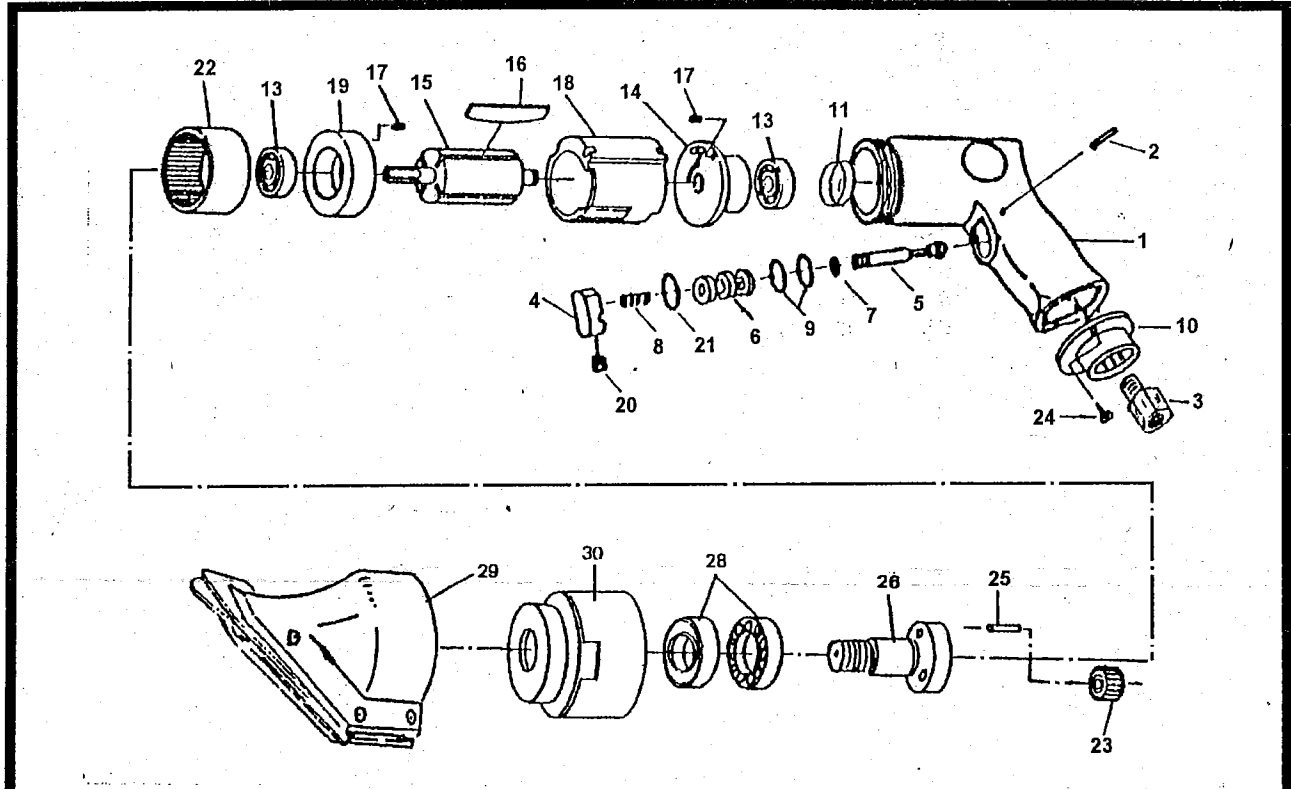

JSM-204 Air Shear

REF #	PART #	DESCRIPTION	QTY	REF #	PART #	DESCRIPTION	QTY
1	20401	MOTOR HOUSING	1	21	20421	O-RING	1
2	20402	PIN	1	22	20422	INTERNAL GEAR	1
3	20403	AIR INLET BUSHING	1	23	20423	PLANET GEAR	3
4	20404	TRIGGER	1	24	20424	SCREW	2
5	20405	VALVE STEM	1	25	20425	PLANET PIN	3
6	20406	VALVE BUSHING	1	26	20426	PLANET CAGE	1
7	20407	O-RING	1	28	20428	BALL BEARING (7R6ZZ)	2
8	20408	SPRING	1	29	20429	SHEAR HEAD SET	1
9	20409	O-RING	2	30	20424S	FRONT HOUSING	1
10	20410	MUFFLER DIFFUSER	1	34	20434	BEARING	1
11	20411	BEARING CAP	1	35	20435	CUTTER HOUSING	1
13	BB-626ZZ	BALL BEARING	2	36	20436	LOCK SCREW	3
14	20414	REAR END PLATE	1	37	20437	LOCK NUT	3
15	20415	ROTOR	1	38	20438	LEFT BLADE	1
16	20416	VANE	4	39	20439	SPACER	2
17	20417	PIN	2	40	20440	CENTER BLADE	1
18	20418	CYLINDER	1	41	20441	RIGHT BLADE	1
19	20419	FRONT END PLATE	1	42	20442	SPACER	1
20	20420	SCREW	1	43	20443	ECCENTRIC NUT	1

RPK-204 Repair Kit: Contains part #7,9,11,16,20,21
RBK-204 Rebuild Kit: Contains part # 23,29