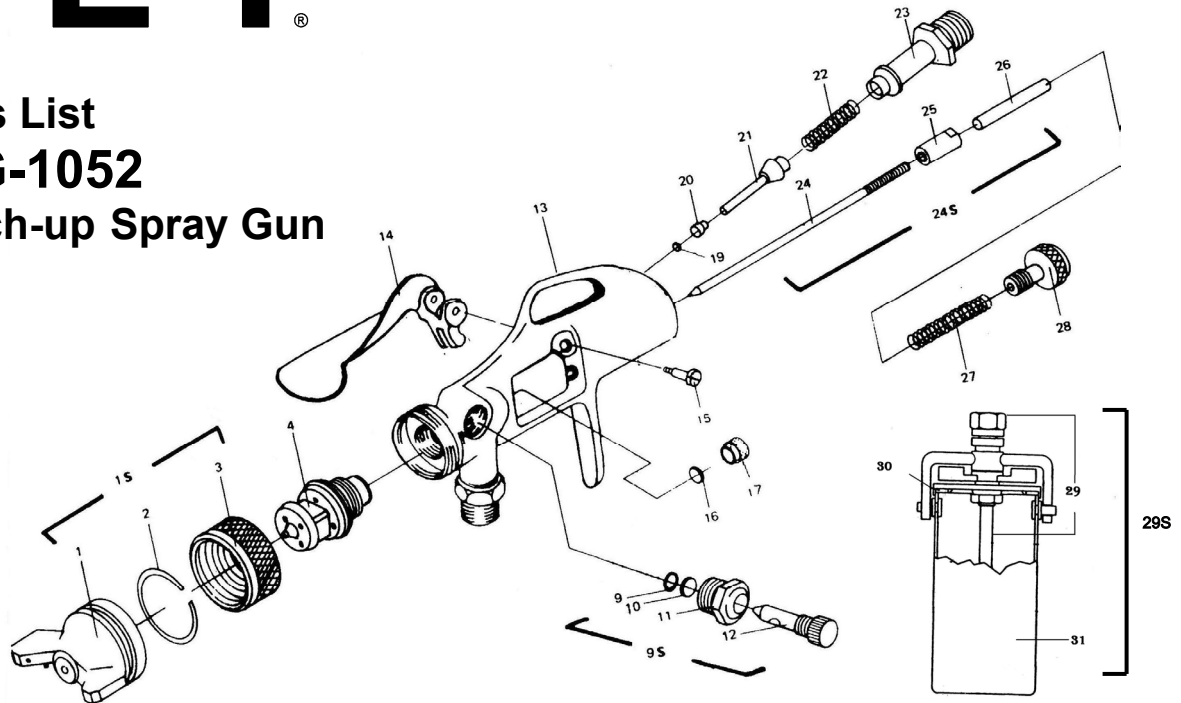

Parts List

JSG-1052

Touch-up Spray Gun

Index No.	Part No.	Description	Qty
1S	JSG1052-1S	Air Nozzle Assembly (Index #1, 2, 3)	1
4	JSG1052-04	Fluid Nozzle	1
9S	JSG1052-9S	Air Regulator Assembly (Index #9, 10, 11, 12)	1
13	JSG1052-13	Body	1
14	JSG1052-14	Trigger	1
15	JSG1052-15	Trigger Screw	1
16	JSG1052-16	Packing	1
17	JSG1052-17	Nut	1
19	JSG1052-19	Packing	1
20	JSG1052-20	Valve Nut	1
21	JSG1052-21	Stem	1
22	JSG1052-22	Spring	1
23	JSG1052-23	Air Connection	1
24S	JSG1052-24S	Paint Needle Assembly (Index #24, 25, 26)	1
27	JSG1052-27	Spring	1
28	JSG1052-28	Screw	1
29S	JSG1052-29S	Cup Assembly (Index #29, 30, 31)	1
29	JSG1052-29	Complete Lid Assembly	1
30	JSG1052-30	Gasket	1
31	JSG1052-31	Cup	1
	RPK-JSG1052	Repair Kit (Contains Index #9S, 15, 16, 27)	
	RBK-JSG1052	Rebuild Kit (Contains Index #14, 21, 22, 24S, 28)	