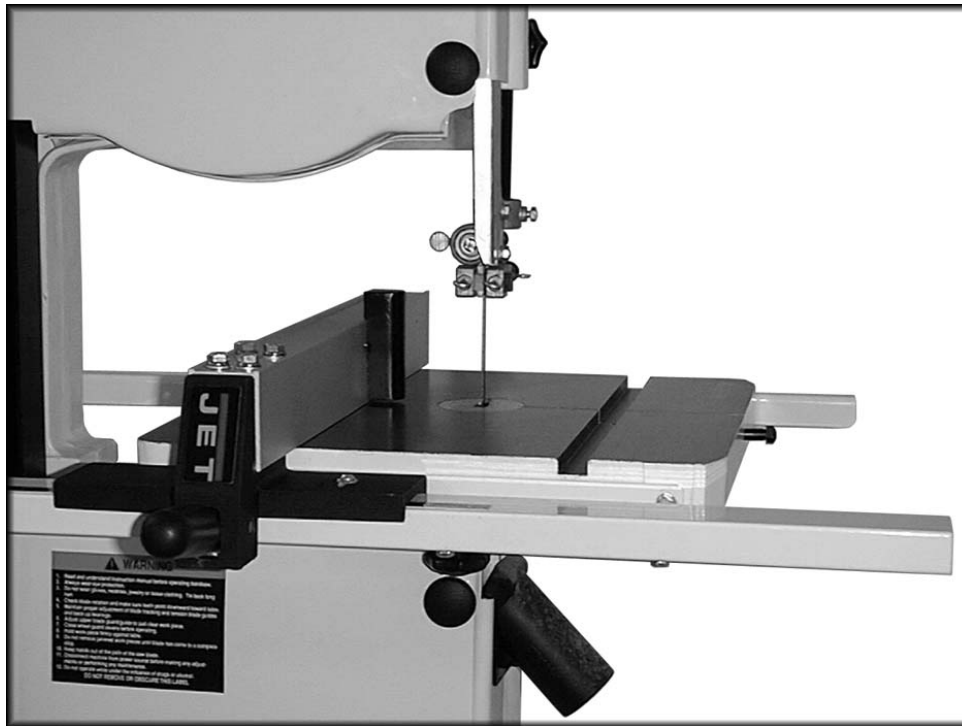

Assembly and Parts Manual JRF-14R Deluxe Rip Fence w/Resaw

JET
427 New Sanford Road
LaVergne, Tennessee 37086
Ph.: 800-274-6848
www.jettools.com

Part No. M-708718R
Revision B 03/2014
Copyright © 2014 JET

JRF-14R Parts List

Index No.	Part No.	Description	Size	Quantity
1	JWBS14-F01	JET Plaque		1
2	JWBS18-431	Knob		1
3	JWBS18-432	Lock Handle		1
4	JWBS18-433	Lock Plate		1
5	JWBS18-434	Pad		5
6	JWBS18-435	Pin		1
7	JWBS18-436	Pin		1
8	JWBS18-430	Fence Body		1
9	JWBS18-422	Pointer		1
10	JWBS18-441	Star Washer		1
11	JWBS18-440	Screw	3/16 x 14	1
12	JWBS14-F12	Fence		1
13	JWBS18-439	Flat Washer*	5/16	4
14	TS-0720081	Lock Washer*	5/16	4
15	TS-0081031	Hex Cap Bolt*	5/16 x 3/4	4
16	JWBS14-F16	Knob*		1
17	JWBS18-444	Sliding Pad*		1
18	TS-0561011	Hex Nut*	1/4"	2
19	TS-0680021	Falt Washer*	1/4"	8
20	TS-0720071	Lock Washer*	1/4"	8
21	JWBS18-445	Rear Hook*		1
22	JWBS14-F22	Resaw Kit*		1
23	JWBS14-F23	Scale		1
24	JWBS14-F24	Guide Rail		1
25	JWBS14-F25	Front Rail		1
26	TS-1482041	Hex Cap Bolt*	M6 x 20	7
27	JWBS14-F27	Rear Rail		1
	JWBS14-HK	Hardware Kit (not shown)		1