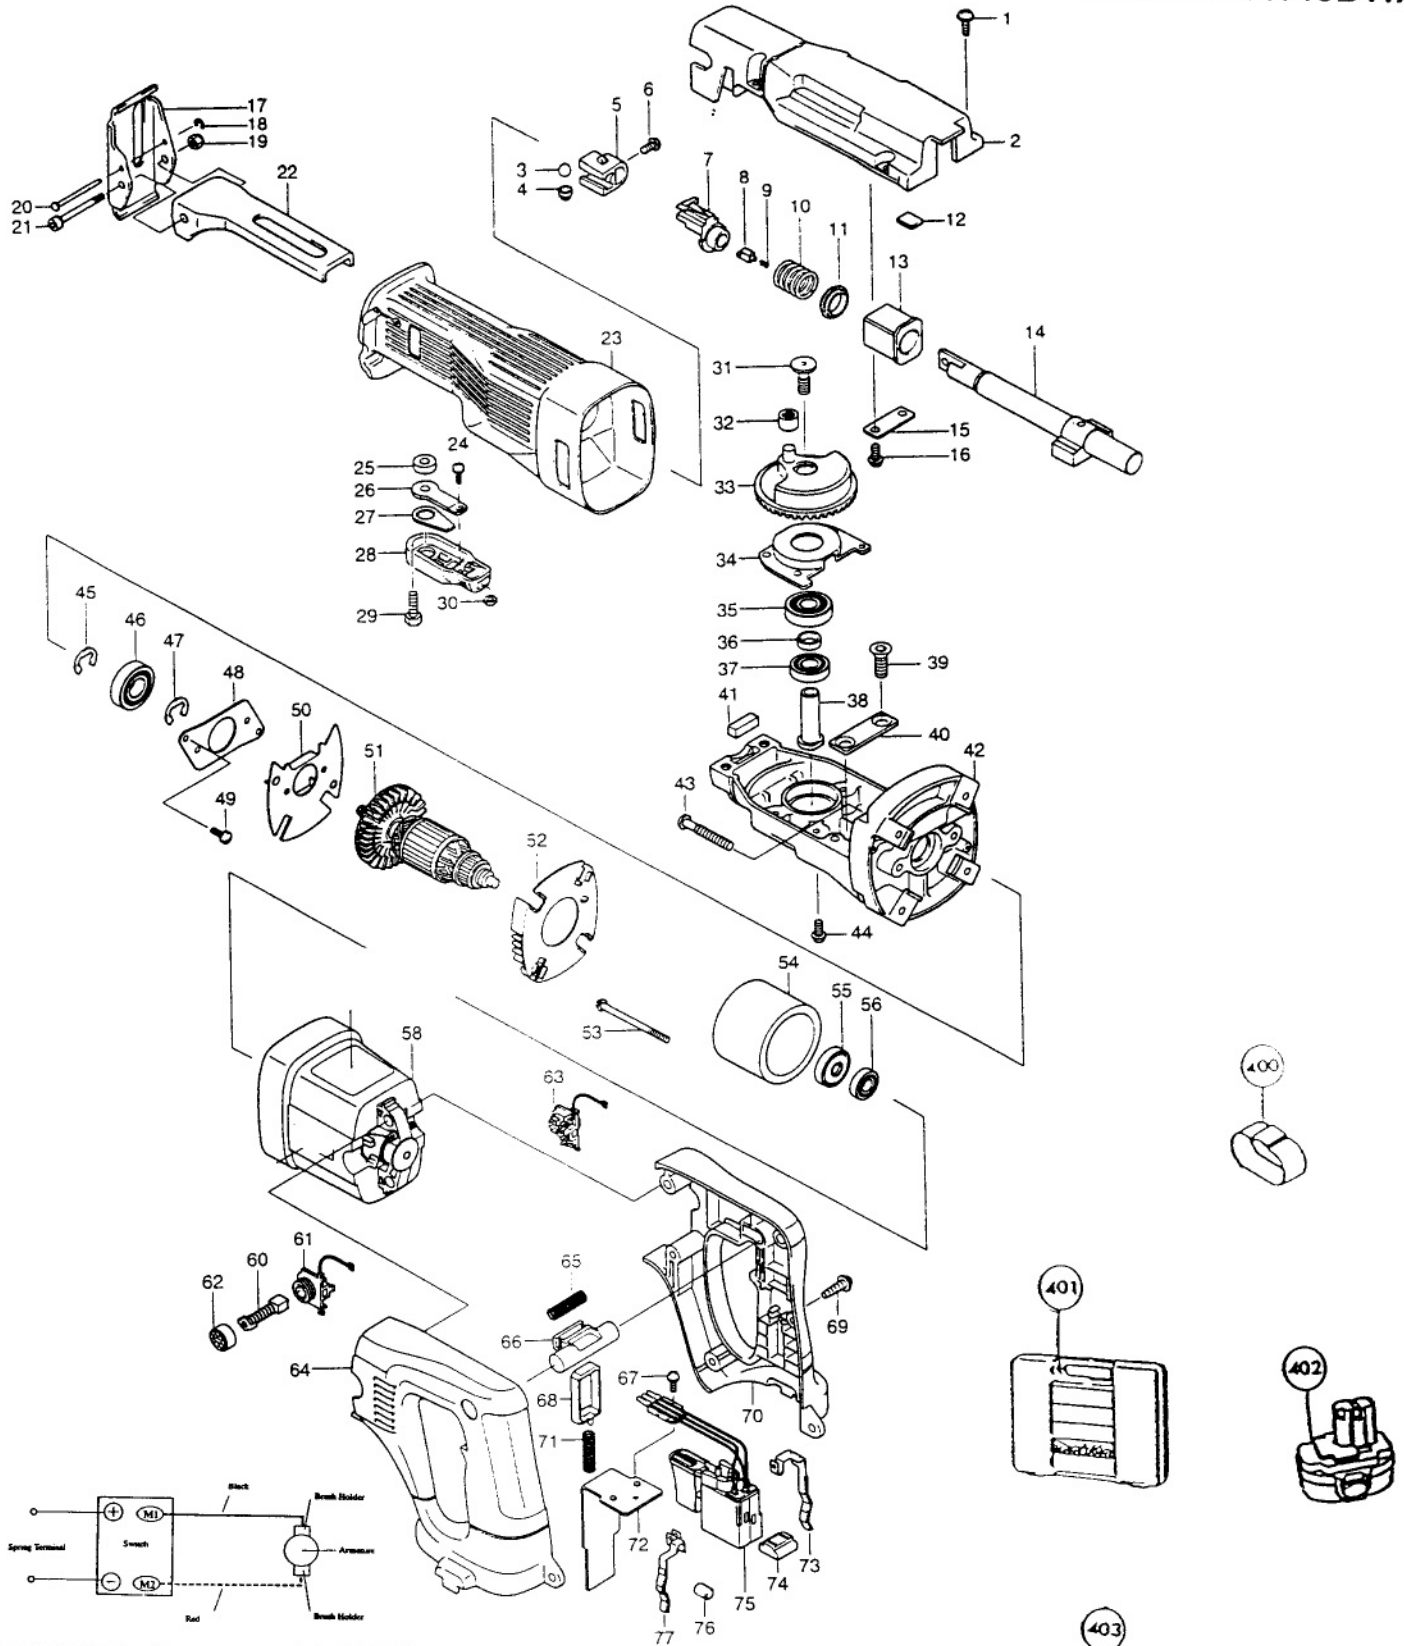

CORDLESS RECIPRO SAW

MODEL JR140D
MODEL JR140DWA

IMPORTANT! – To assure product **SAFETY** and **RELIABILITY**, repairs, maintenance or adjustments should be performed by **MAKITA** Service Centers, or other qualified service organizations. Always use **MAKITA** replacement parts.