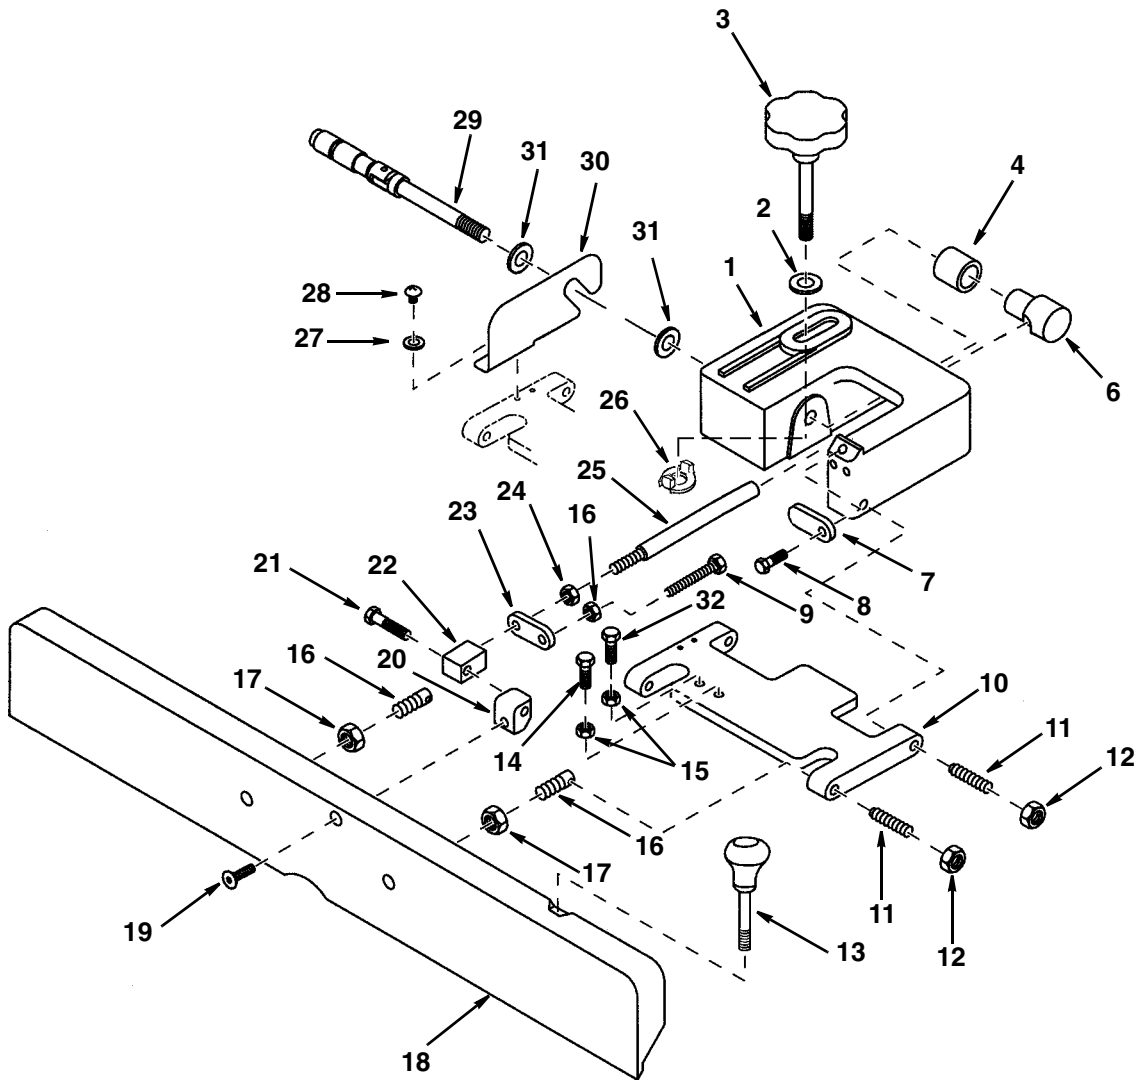

Parts List for RIDGID 6-1/8" Jointer/Planer

Model No. JP06101

RIDGID parts are available on-line at www.ridgidparts.com

Figure 2

Repair Parts

Parts List for RIDGID 6-1/8" Jointer/Planer

Model No. JP06101

RIDGID parts are available on-line at www.ridgidparts.com

Figure 2

Always order by Part Number - Not by Key Number

Key No.	Part No.	Description
1	828689	Holder Fence
2	805563-6	* Washer .515 x 1-1/8 x 3/32
3	828400	Knob Fence
4	828517	Sleeve Fence
5		
6	828518	Nut Tee Fence
7	828524	Plate Stop
8	828522	Bolt Shoulder 9mm x 19mm
9	805467-11	* Screw Hex Hd 5/16-18 x 1-3/4
10	829507	Plate Fence Pivot
11	828516	Screw Pivot
12	118645	Nut Hex Jam 3/8-16
13	828712	Knob Fence Tilt
14	805467-6	* Screw Hex Hd 5/16-18 x 1
15	805482	* Nut Hex Jam 5/16-18
16	828447	Stud Pivot

Key No.	Part No.	Description
17	813640	* Nut Hex Jam 1/2-20
18	829506	Fence
19	805297-8	* Screw Flat Hd Soc 5/16-18 x 1-1/2
20	828520	Nut Handle
21	828525	Bolt Shoulder 10 x 6
22	828521	Nut Pivot
23	828519	Stop Fence
24	805485	* Nut Hex Jam 7/16-14
25	829508	Shaft Lock
26	828526	Collar Lock
27	805551-2	* Washer Flat 1/4 x 1/2 x 1/16
28	809491-5	* Screw Pan Cr 1/4-20 x 1/2
29	828401	Handle Asm
30	828529	Bracket Fence
31	805567-6	Washer .63 I.D. x 1-3/4 x 5/32
32	805467	* Screw Hex Hd 5/16-18 x 1-1/4

* Standard hardware item, may be purchased locally