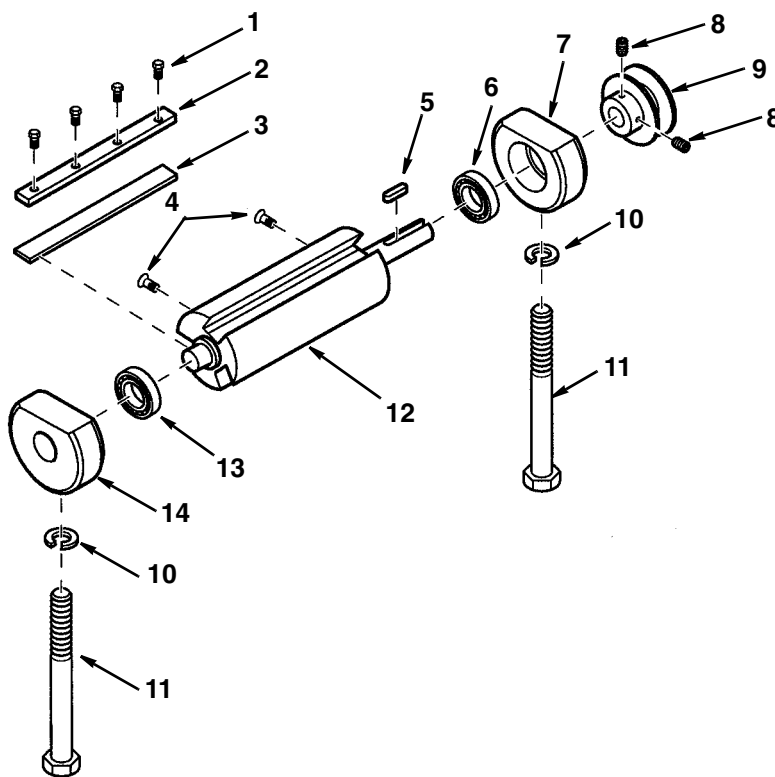

Parts List for RIDGID 6-1/8" Jointer/Planer

Model No. JP06101

RIDGID parts are available on-line at www.ridgidparts.com

Figure 4

Always order by Part Number - Not by Key Number

Key No.	Part No.	Description
1	824886	Screw 1/4-28 x 7mm
2	824885	Wedge
3	AC8600	† Blade
4	821030	Screw Flat Hd Hex Soc M5 x 0.8-12
5	818654-7	Key
6	820722-5	Bearing
7	824881-1	Support Bearing

Key No.	Part No.	Description
8	160033-1	* Soc Set Screw 1/4-20 x 3/8
9	824888	Pulley
10	818826-8	* Lockwasher M10
11	824890	Screw Hex 3/8-24 x 3-1/2
12	828399	Cutter head
13	820722-6	Bearing
14	824879-1	Support Bearing

† These parts are available where you purchased your jointer.