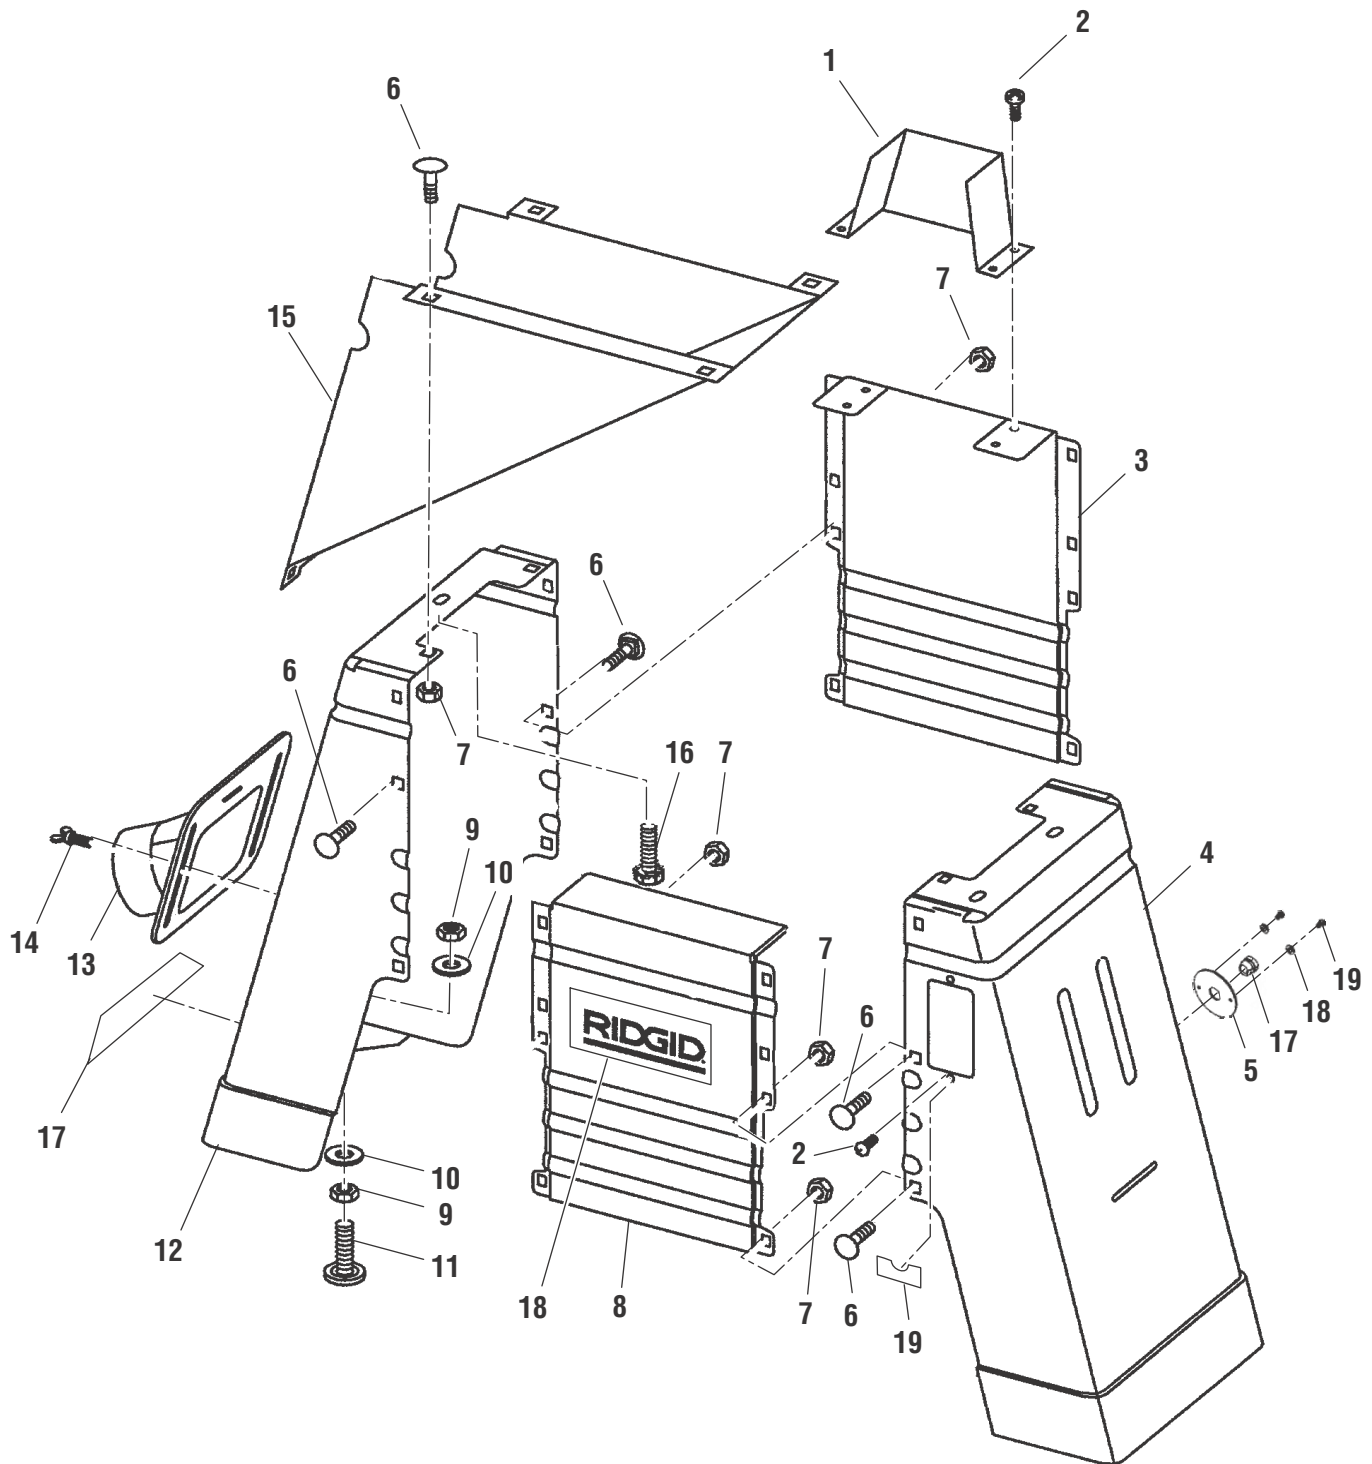

Parts List for RIDGID 6-1/8" Jointer/Planer

Model No. JP06101

RIDGID parts are available on-line at www.ridgidparts.com

Figure 3

Repair Parts

Parts List for RIDGID 6-1/8" Jointer/Planer

Model No. JP06101

RIDGID parts are available on-line at www.ridgidparts.com

Figure 3

Always order by Part Number - Not by Key Number

Key No.	Part No.	Description
1	828577	Guard Pulley
2	826658	Screw Pan Cr Serr 3/16-24 x 3/8
3	828563	Panel Rear
4	828565	Panel Asm Right (Includes Key 5)
5	TH260021	Plate
6	827642-1	Bolt Rd Hd Sh Neck 5/16-18 x 1/2
7	826817-1	Nut Hex Flange 5/16-18
8	828562	Panel Asm Front

* Standard hardware item, may be purchased locally

Key No.	Part No.	Description
9	118615	* Nut Hex 3/8-16
10	820296-3	Washer 10mm I.D.
11	803835-3	Foot Leveling 3/8
12	828561	Panel Asm Left
13	828411	Chute Dust
14	826525	Screw Wing
15	828566	Bracket Motor
16	828412	Screw Hex Ser Fl 3/8-16 x 3/4
17	HN030900	Strain Relief
18	HE011200	Flat Washer 5.1 x 11.2 x 1.0T
19	HB040903	Screw 3/16-24 x 1/4 in. Pan Hd.