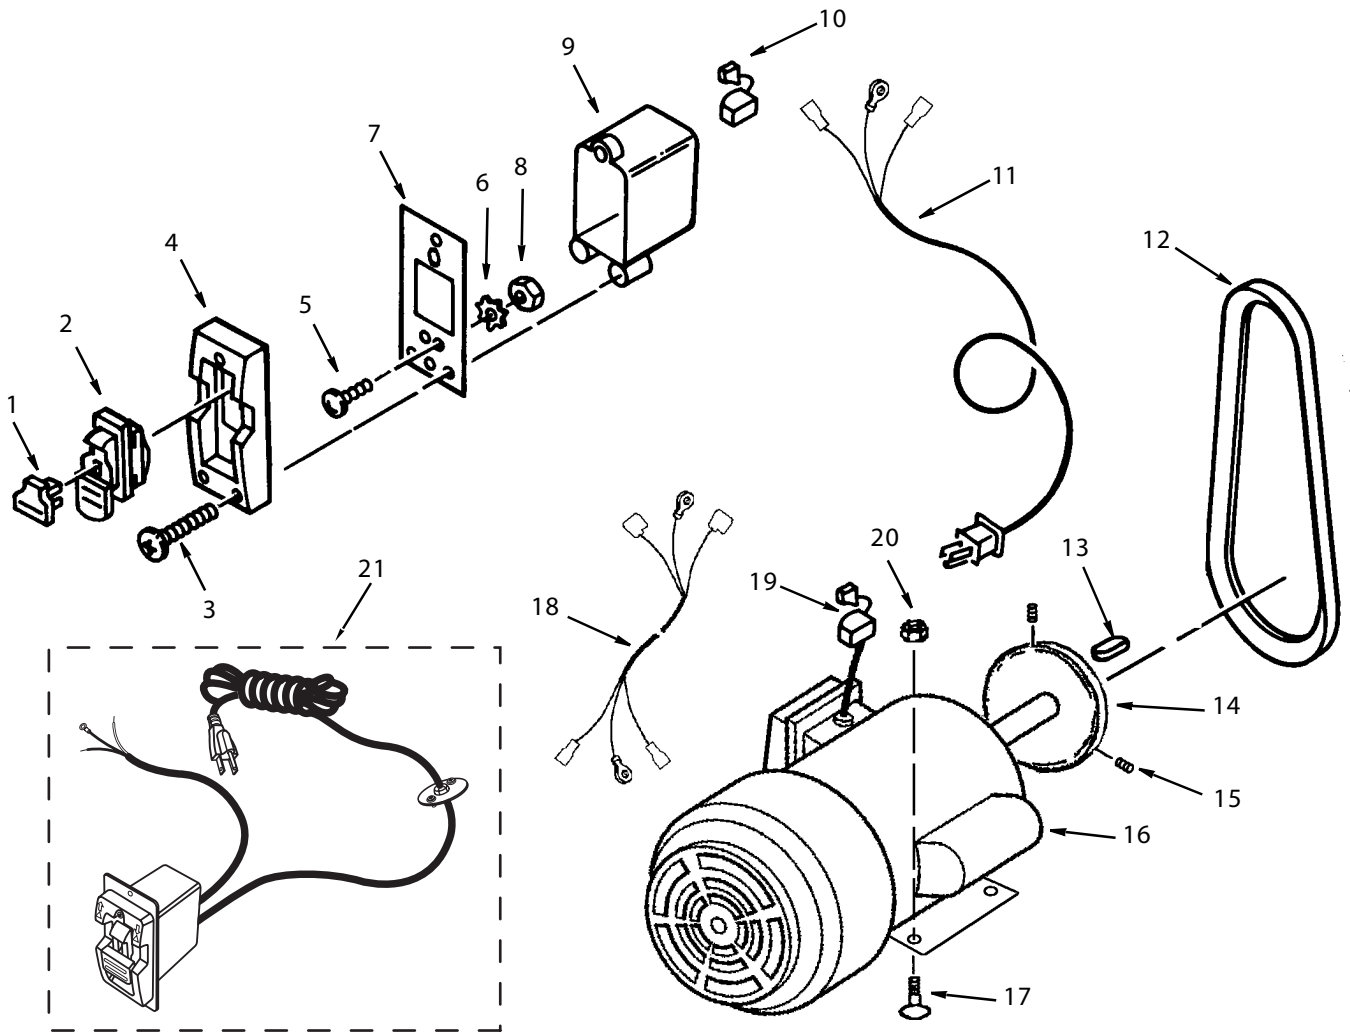

Repair Parts

Parts List for RIDGID 6-1/8" Jointer/Planer Model No. JP06101

RIDGID parts are available on-line at www.ridgidparts.com

Figure 5

Always order by Part Number - Not by Key Number

Key No.	Part No.	Description
1	826122	Key Switch
2	826123	Switch Locking
3	817357-5	* Screw Ty AB M4 x 1.6-18
4	826395	Bezel Switch
5	808275-4	* Screw Pan Hd #8-32 x 3/8
6	138164	* Lockwasher #8
7	826653	Plate Switch Bezel
8	805475	* Nut #8-32
9	824914	Box Switch
10	169123-15	Strain Relief 6P3-4

* Standard hardware item, may be purchased locally

Key No.	Part No.	Description
11	824911-1	Cord w/Plug
12	817393-7	V-Belt A-36
13	818654-8	Key
14	824931	Pulley
15	160033-1	Screw Set 1/4-20 x 3/8
16	828530	Motor
17	827642-1	* Bolt Rd Hd Sh 5/16-18 x 1/2
18	824915-1	Cord Motor
19	69164	Strain Relief 6N3-4
20	826817-1	Nut
21	JEG6	Switch Assembly, with Cords and Cord Plate