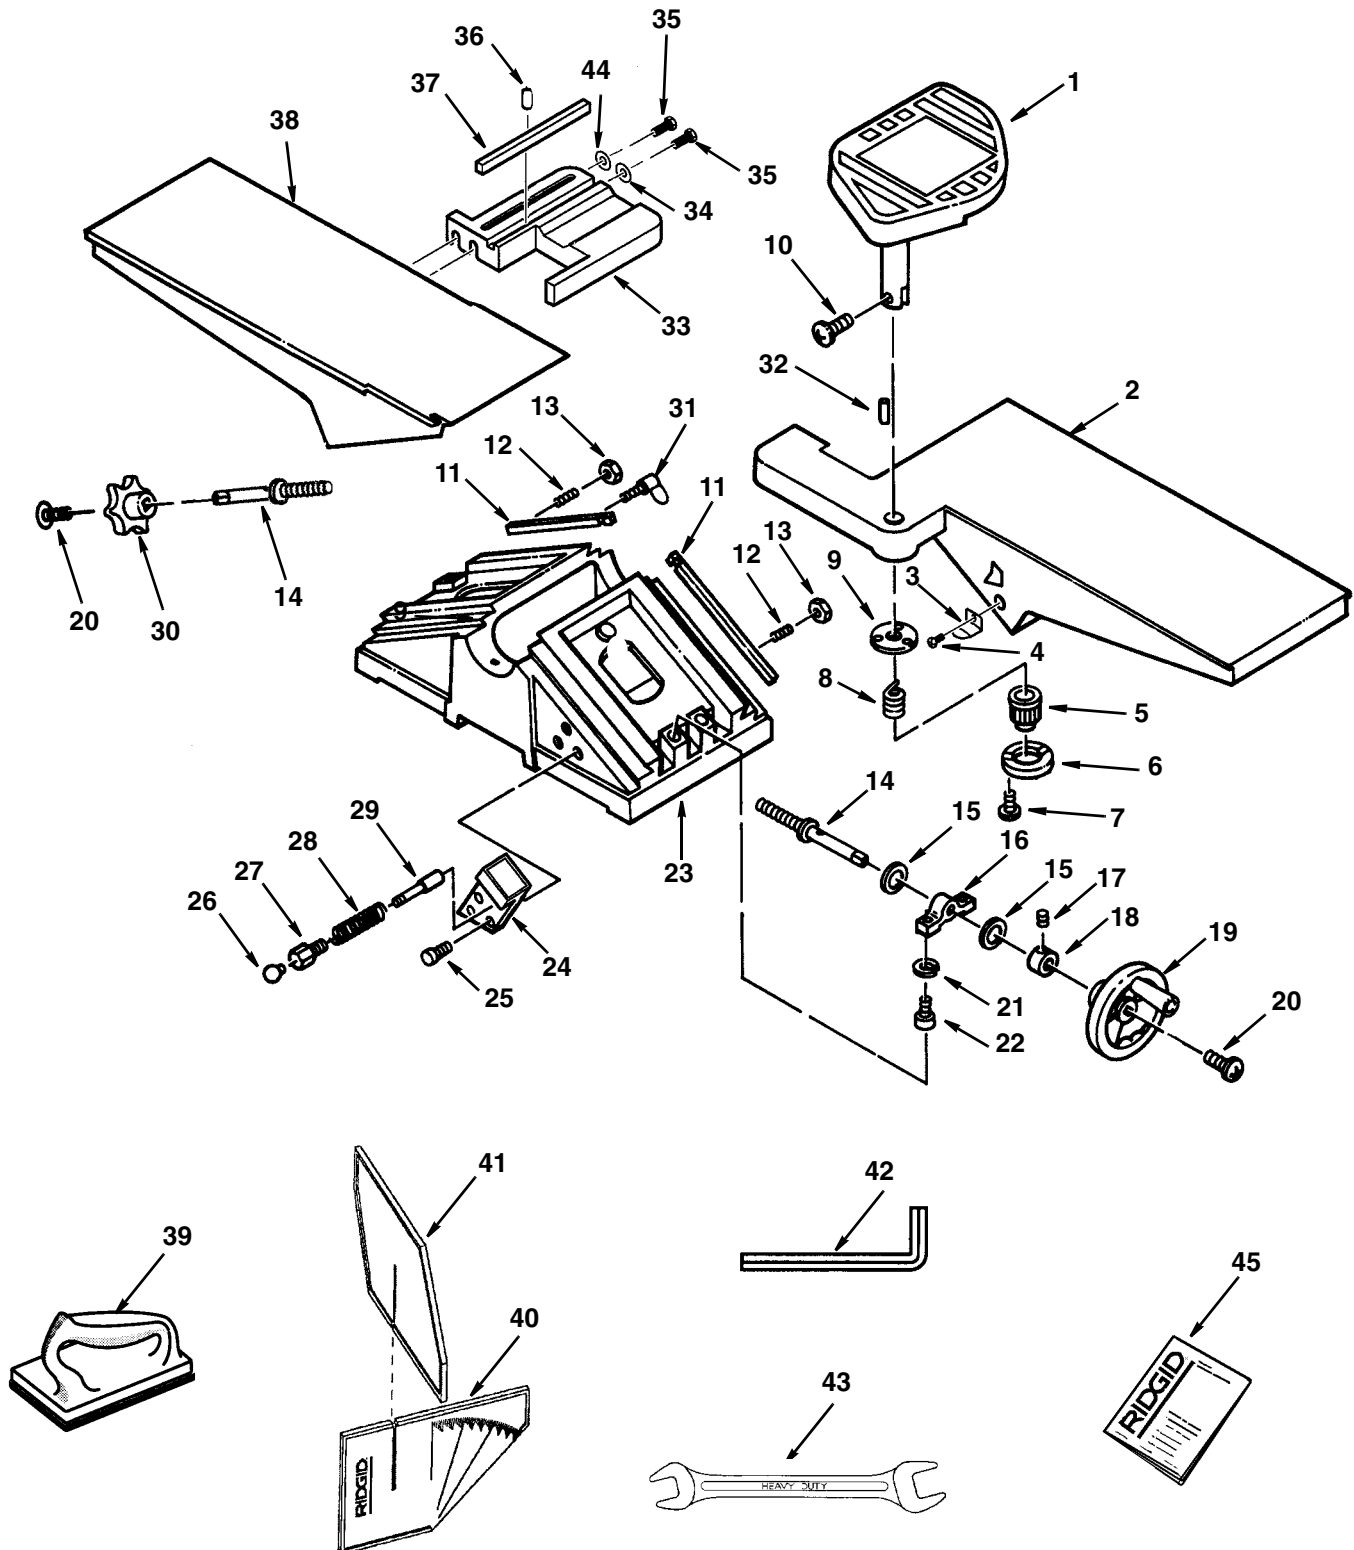

Parts List for RIDGID 6-1/8" Jointer/Planer Model No. JP06101

RIDGID parts are available on-line at www.ridgidparts.com

Figure 1

Parts List for RIDGID 6-1/8" Jointer/Planer Model No. JP06101

RIDGID parts are available on-line at www.ridgidparts.com

Figure 1

Always order by Part Number - Not by Key Number

Key No.	Part No.	Description
1	826655	Guard Cutter
2	824854-1	Table Infeed
3	828397	Pointer Indicator
4	822495	* Screw Pan Hd. 8-32 x 1/4
5	824867	Knob
6	824866	Retainer Knob
7	822495-1	* Screw Pan Hd 8/32 x 5/8
8	824868	Spring
9	824865	Retainer
10	816755-1	* Screw Pan Hd M5 x 0.8-10
11	824856	Gib
12	160033-4	* Screw Set 1/4-20 x 1
13	805478	* Nut Hex 1/4-20
14	824859	Screw Elevation
15	824860	Washer Brass
16	824858	Clamp
17	160033-1	* Screw Set 1/4-20 x 3/8
18	824861	Collar
19	826524	Handwheel
20	828711	Screw Pan Hd 1/4-20 x 5/8
21	818826-7	* Lockwasher 8mm
22	141594-13	* Screw Cap 5/16-18 x 1-1/4
23	824853-1	Base
24	828649	Block Asm Depth

Key No.	Part No.	Description
25	9421622	Screw Cap 5/16-18 x 3/4
26	826529	Knob Plunger
27	824873	Housing Plunger
28	824872	Spring
29	824874	Plunger
30	826523	Knob Outfeed
31	824857	Screw Wing 1/4-20 x 1
32	813249-132	Pin Spring 5 x 30
33	828531	Slide Fence
34	824863	Washer 3/8 x 20mm x 3mm
35	141594-44	* Screw Cap 3/8-16 x 1/2
36	813249-106	Pin Roll 4mm x 20mm
37	828523	Key
38	824855-1	Table Outfeed
39	AC8601	† Push Block
40	828402	Angle Gauge - Part A
41	828403	Angle Gauge - Part B
42	813317-6	* Wrench Hex "L" M3
43	821202	* Wrench Box M8/M10
44	820296-5	Washer Flat 10mm
45	SP6442	Operator's Manual

* Standard hardware item, may be purchased locally

† These replacement parts are available where you purchased your jointer.