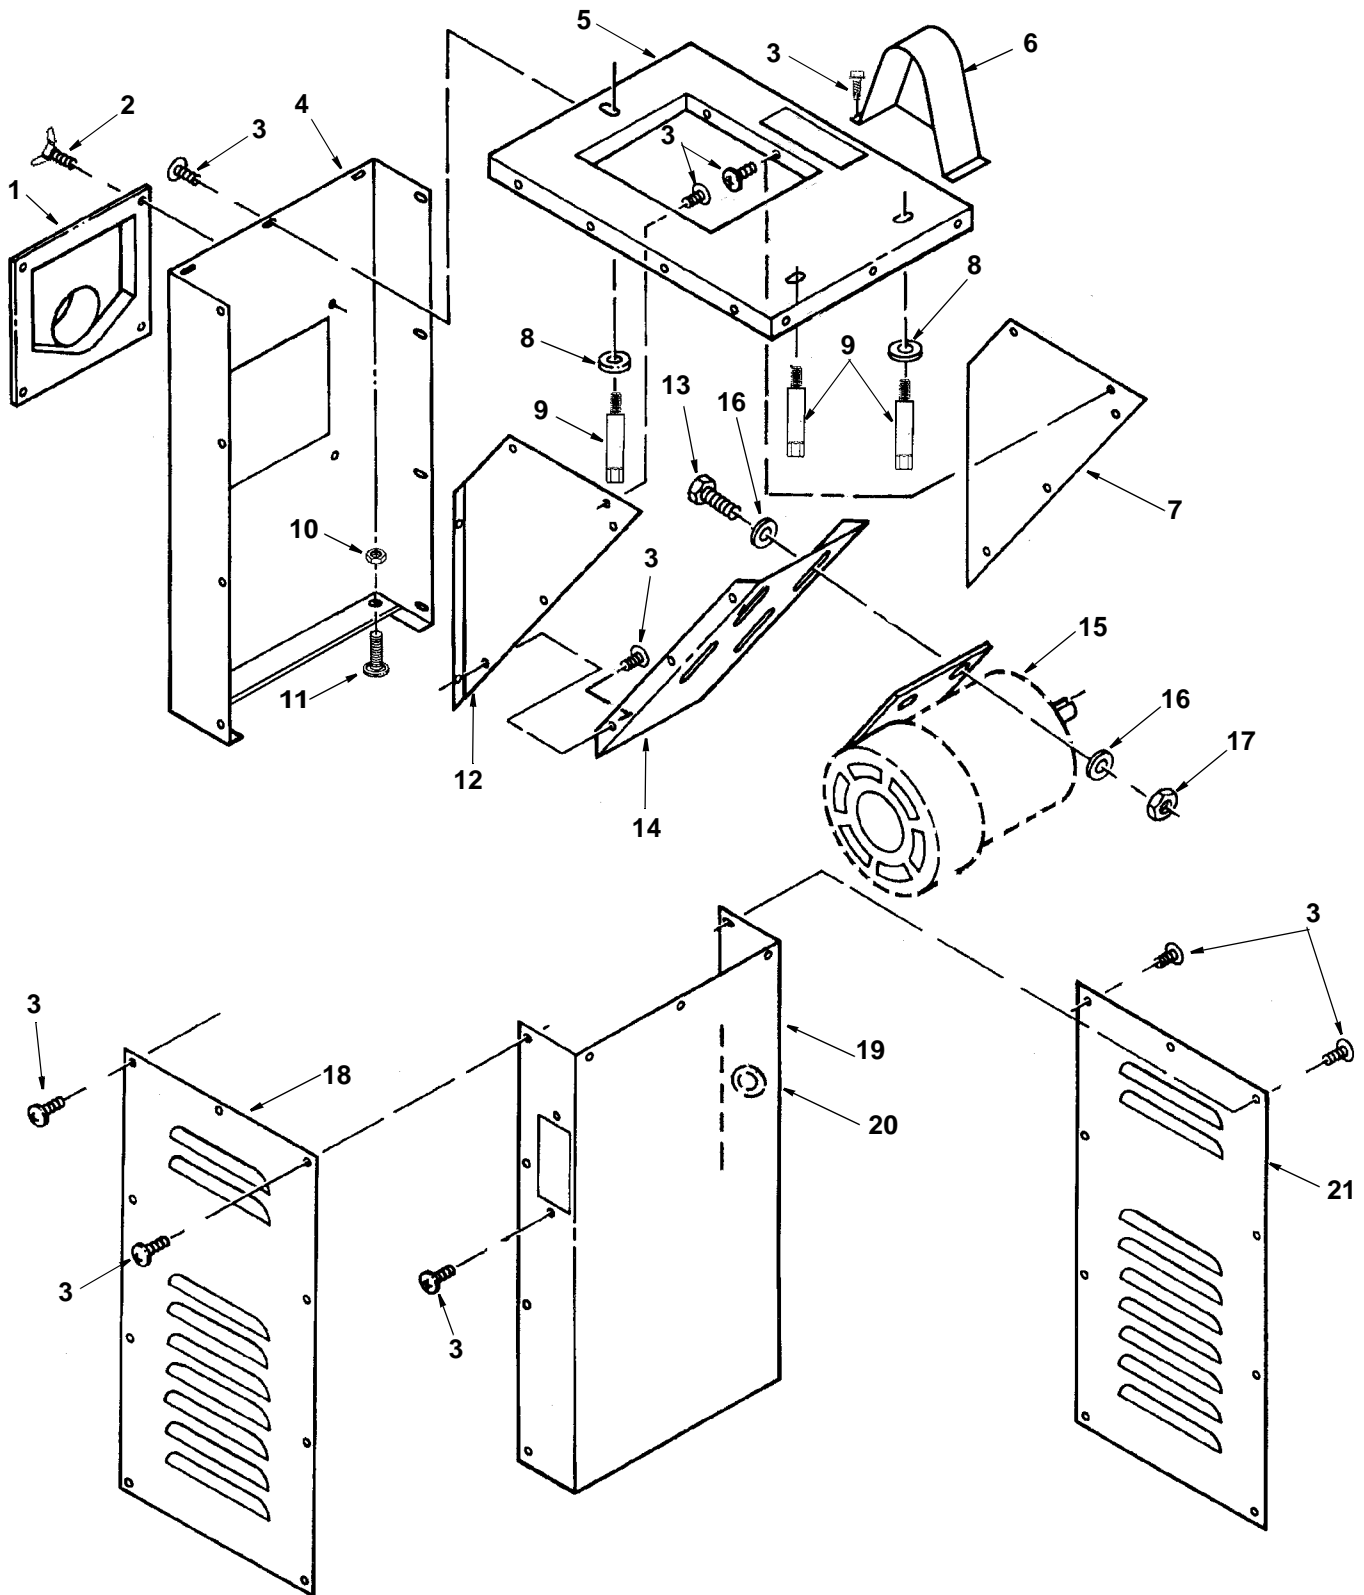

Repair Parts

Parts List for RIDGID 6-1/8" Jointer/Planer

Model No. JP06000

RIDGID parts are available on-line at www.ridgidparts.com

Figure 3

Repair Parts

Parts List for RIDGID 6-1/8" Jointer/Planer

Model No. JP06000

RIDGID parts are available on-line at www.ridgidparts.com

Figure 3

Always order by Part Number - Not by Key Number

Key No.	Part No.	Description
1	826522	Chute Dust
2	*	Screw Wing 1/4-20 x 5/8
3	826658	Screw Pan Cr Serr 3/16-24 x 3/8
4	826639	Panel Left Side
5	826645	Panel Top
6	826659	Guard Pulley
7	826647	Stiffener Rear
8	*	Lockwasher 10mm
9	826680	Stud Mounting
10	*	Nut Hex 3/8
11	803835-1	Foot Leveling

Key No.	Part No.	Description
12	826646	Stiffener Front
13	*	Bolt Hex 5/16-18 x 3/4
14	826648	Bracket Motor
15	See Fig. 5	Motor Asm
16	*	Washer 5/16
17	*	Nut Hex 5/16-18
18	826649	Panel Front
19	826652	Panel Right Side
20	824909	Grommet
21	826650	Panel Rear

* Standard hardware item, may be purchased locally