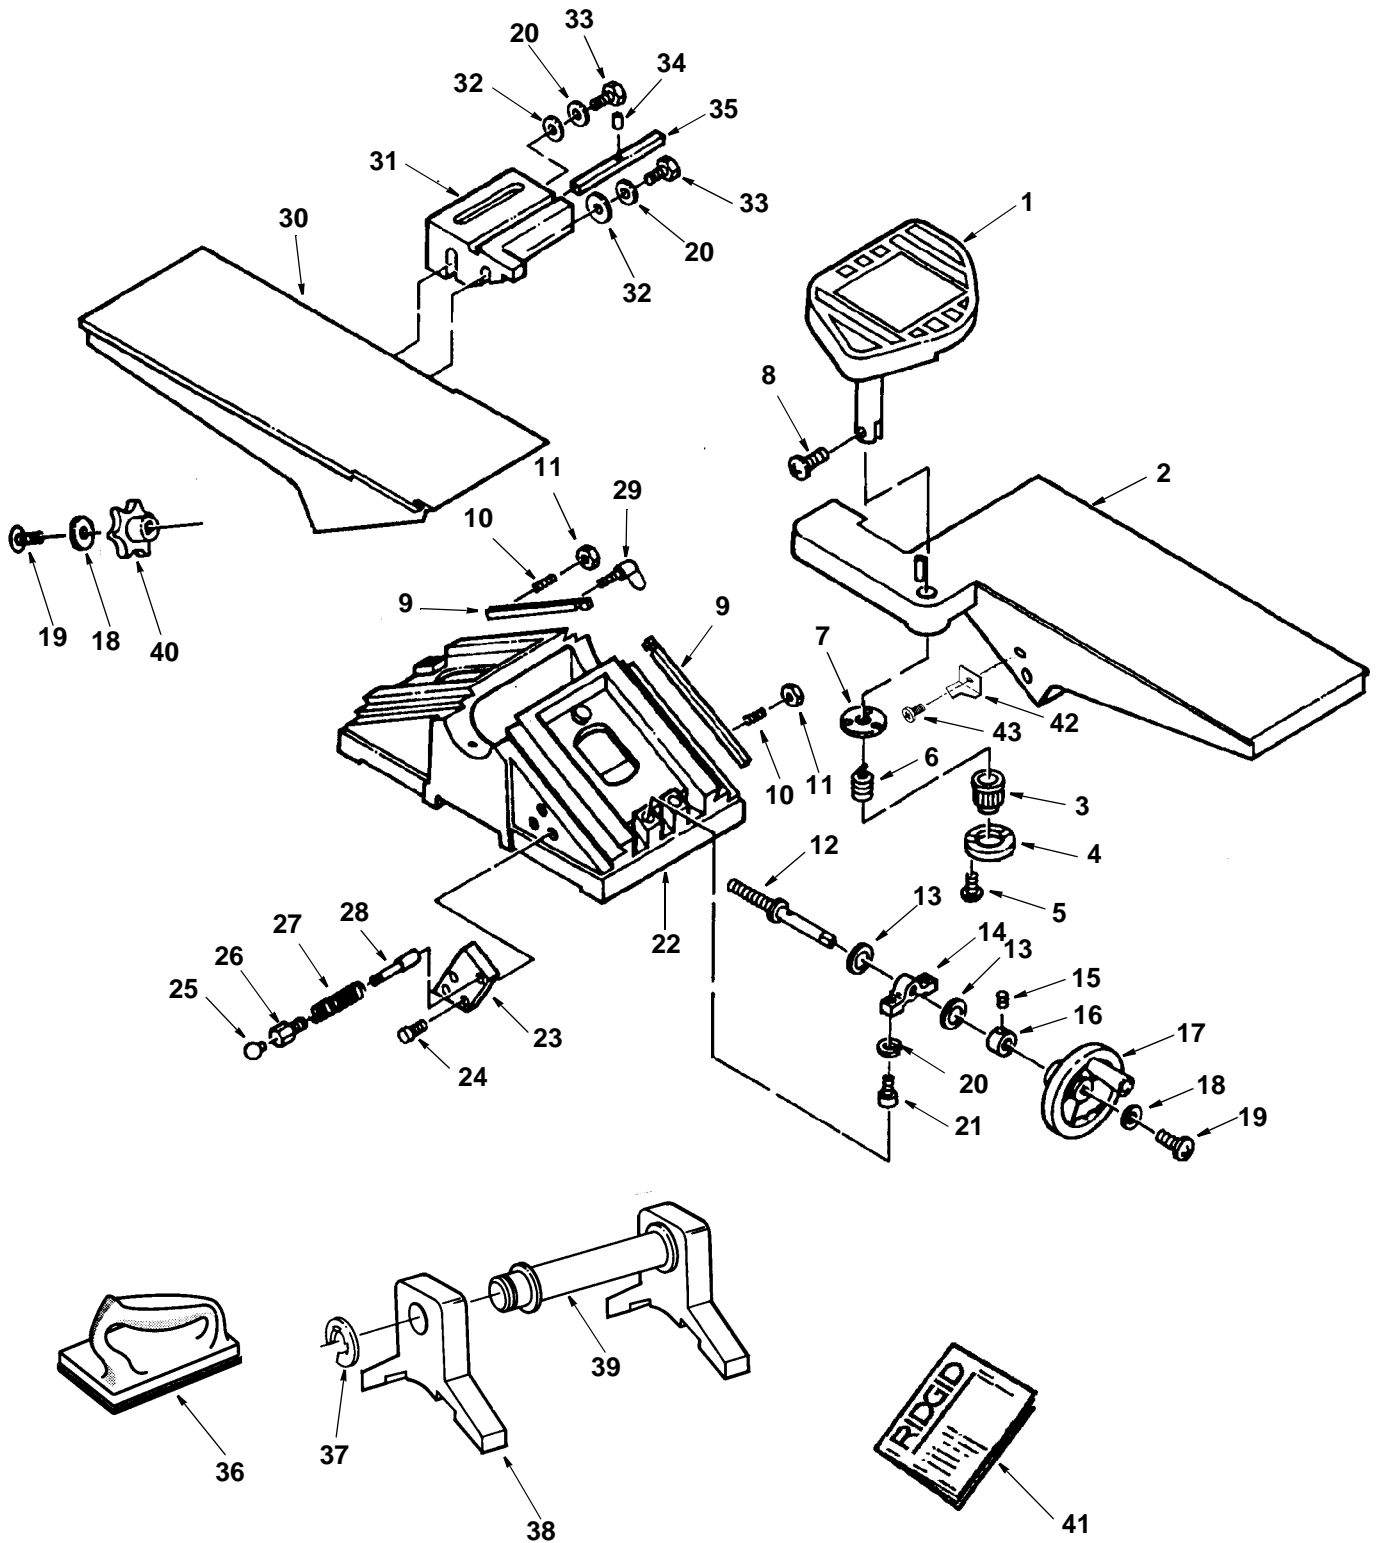

Figure 1

Parts List for RIDGID 6-1/8" Jointer/Planer Model No. JP06000

RIDGID parts are available on-line at www.ridgidparts.com

Figure 1

Parts List for RIDGID 6-1/8" Jointer/Planer

Model No. JP06000

RIDGID parts are available on-line at www.ridgidparts.com

Figure 1

Always order by Part Number - Not by Key Number

Key No.	Part No.	Description
1	826655	Guard Cutter
2	824854-1	Table Infeed
3	824867	Knob
4	824866	Retainer Knob
5	*	Screw Pan Hd 8/32 x 5/8
6	824868	Spring
7	824865	Retainer
8	*	Screw Pan Hd M5 x 0.8-10
9	824856	Gib
10	160033-4	Screw Set 1/4-20 x 1
11	*	Nut Hex 1/4-20
12	824859	Screw Elevation
13	824860	Washer Brass
14	824858	Clamp
15	*	Screw Set 1/4-20 x 3/8
16	824861	Collar
17	826524	Handwheel
18	*	Washer 17/64 x 5/8 x 1/32
19	*	Screw Pan Hd 1/4-20 x 1/2
20	*	Lockwasher 8mm
21	141594-13	Screw Cap 5/16-18 x 1-1/4
22	824853-1	Base

Key No.	Part No.	Description
22	824853-1	Base
23	824871-1	Block Stop Pin
24	*	Screw Cap 5/16-18 x 3/4
25	826529	Knob Plunger
26	824873	Housing Plunger
27	824872	Spring
28	824874	Plunger
29	824857	Screw Wing 1/4-20 x 1
30	824855-1	Table Outfeed
31	824862-1	Holder
32	824863	Washer 3/8 x 20mm x 3mm
33	*	Screw Hex Hd 3/8-16 x 1-1/4
34	813249-106	Pin Roll 4mm x 20mm
35	824864	Key
36	AC8601	† Push Block
37	820632-2	Ring, Retaining
38	824925	Gauge, Knife
39	824926	Rod Knife Gauge
40	826523	Knob Outfeed
41	SP6173	Owners Manual
42	826644	Pointer
43	824082	Screw Pan Hd. 3/16-24 x 1/4

* Standard hardware item, may be purchased locally

† These replacement parts are available where you purchased your jointer.