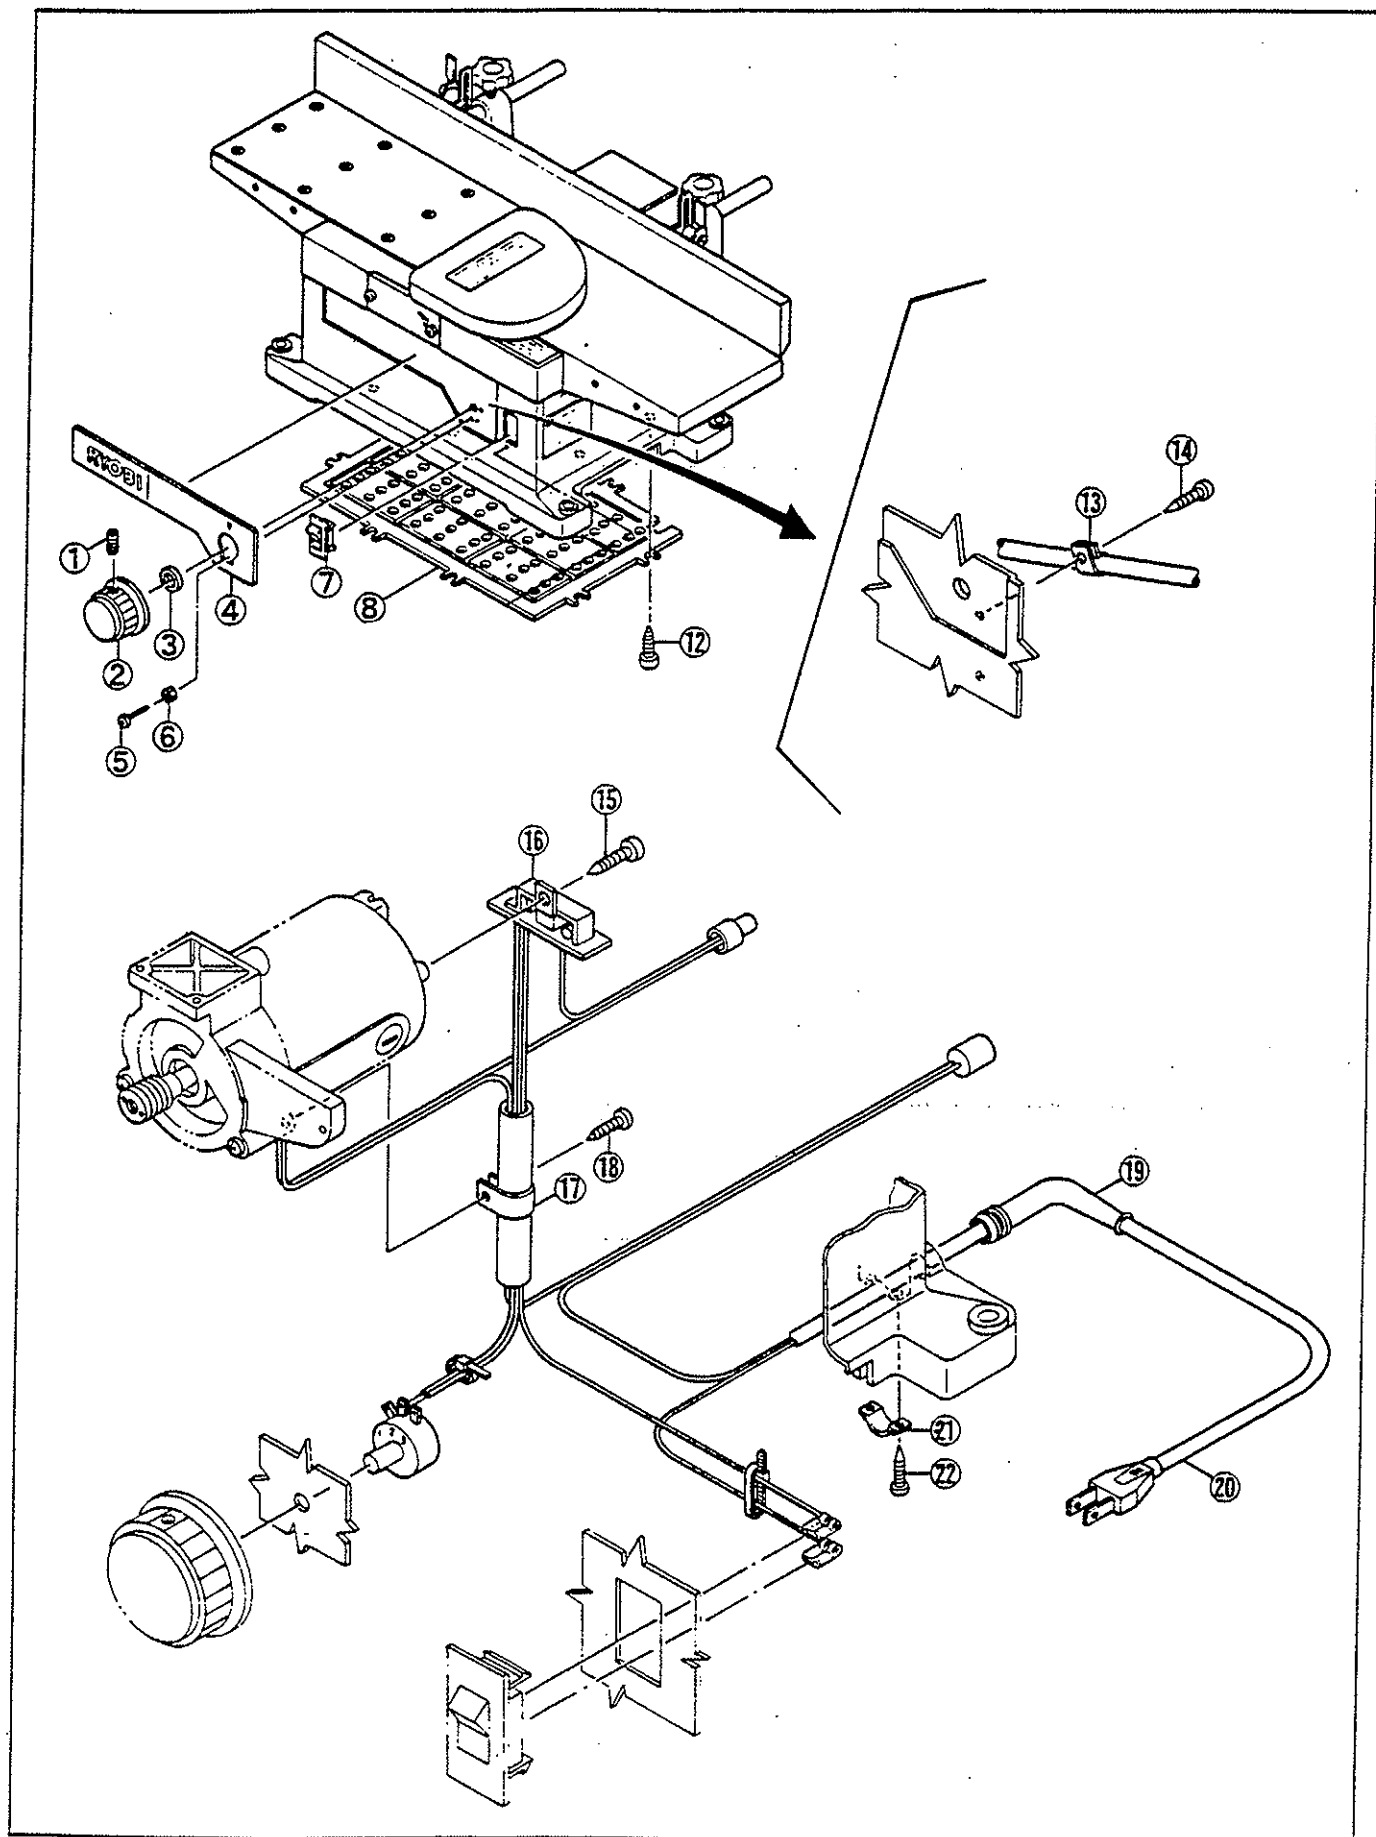

JOINTER-PLANER

JP-155

JOINTER-PLANER

JP-155

JOINTER-PLANER

JP-155

PARTS LIST FOR AFTER SALES SERVICE MODEL JP155

REF	PART NO.	DESCRIPTION	QTY	REF	PART NO.	DESCRIPTION	QTY
1	9280410	CLAMP SCREW M4X10	2	60	6921197	WARNING LABEL	1
2	6831789	GRIP	1	61	6120335	LOCK PIN	1
3	6900815	FELT WASHER	1	62	9020412	PHILLIPS PAN SCREW M4X12	4
4	6921166	"RYOBI" MARK	1	63	6154253	BACK COVER	1
5	9060416	TAPPING SCREW (B) M4X16	2	64	6100782	SLIDE SHAFT	1
6	9300500	HEX NUT M5	2	65	6921196	INFORMATION LABEL	1
7	6550502	TOGGLE SWITCH	1	66	6921167	WARNING LABEL	1
8	6154487	PROTECTION PLATE	1	67	9020630	PHILLIPS PAN SCREW M6X30	1
12	9060412	TAPPING SCREW (B) M4X12	8	68	9570600	WASHER	1
13	6590086	CORD CLAMP	1	69	6881290	SAFETY GUARD	1
14	9060412	TAPPING SCREW (B) M4X12	1	70	6900780	WASHER	1
15	9060412	TAPPING SCREW (B) M4X12	1	71	9020412	PHILLIPS PAN SCREW M4X12	2
16	6430207	SPEED CONTROL CIRCUIT MODULE	1	72	6154256	BELT COVER	1
17	6490173	CORD CLAMP	1	73	6860360	V-BELT	1
18	9060512	TAPPING SCREW (B) M5X12	1	74	6100784	SAFETY GUARD SHAFT	1
19	6560054	CORD HOLDER	1	75	6180486	TORSION SPRING	1
20	6520221	CORD ASS'Y AWG#16X2X2	1	76	9020412	PHILLIPS PAN SCREW M4X12	1
21	6560073	CORD CLAMP	1	77	9403014	SPRING PIN	1
22	9060416	TAPPING SCREW (B) M4X16	2	78	9000306	PHILLIPS PAN SCREW M3X6	1
30	9020412	PHILLIPS PAN SCREW M4X12	1	79	9560500	WASHER	7
1	9570400	WASHER	1	80	9020525	PHILLIPS PAN SCREW M5X25	7
32	6830359	LEVER	1	81	6802190	FRAME	1
33	6131101	ADJUST BOLT	1	82	6913066	NAME PLATE	1
34	9570600	WASHER	1	83	9560500	WASHER	1
35	6960175	GUIDE PLATE	1	84	9020530	PHILLIPS PAN SCREW M5X30	1
36	9570600	WASHER	2	85	6370343	FOOT	4
37	9020612	PHILLIPS PAN SCREW M6X12	2	86	6120011	RIVET #2X6	1
38	6154572	GUARD PLATE	1	87	6921198	INFORMATION LABEL	1
39	6900186	WASHER	2	90	6940529	CUTTER BLOCK ASS'Y	1
40	9040410	TAPPING SCREW (S) M4X10	2	90-1	6130311	HEX HEAD BOLT M6X17	8
41	6881431	PROTECTOR	1	90-2	6940182	BLADE BINDER	2
42	9040308	TAPPING SCREW (S) M4X10	2	90-3	6940563	CUTTER BLOCK	1
43	9020612	PHILLIPS PAN SCREW M6X12	2	90-4	6130550	ADJUSTMENT SCREW M5X17	4
44	9570600	WASHER	2	91	6131108	PHILLIPS FLAT SCREW M4X10	7
45	6960176	GUIDE PLATE	1	92	6154541	STAINLESS SHOE	1
46	9570600	WASHER	1	93	6850695	OUTFEED TABLE	1
47	6131100	ADJUST BOLT	1	94	6860359	PULLEY (L)	1
48	6830359	LEVER	1	95	9523200	RETAINING RING R-30	1
49	9570400	WASHER	1	96	9826201	BALL BEARING #6201LLB	1
50	9020412	PHILLIPS PAN SCREW M4X12	1	97	969235005	BALL BEARING #6200LLB	1
51	6950248	ADJUSTABLE FENCE	1	98	9523000	RETAINING RING R-30	1
	6131241	KNOB BOLT M6X15	1	99	9020408	PHILLIPS PAN SCREW M4X8	11
53	9300600	HEX NUT M6	1	100	6154544	DUST GUIDE	1