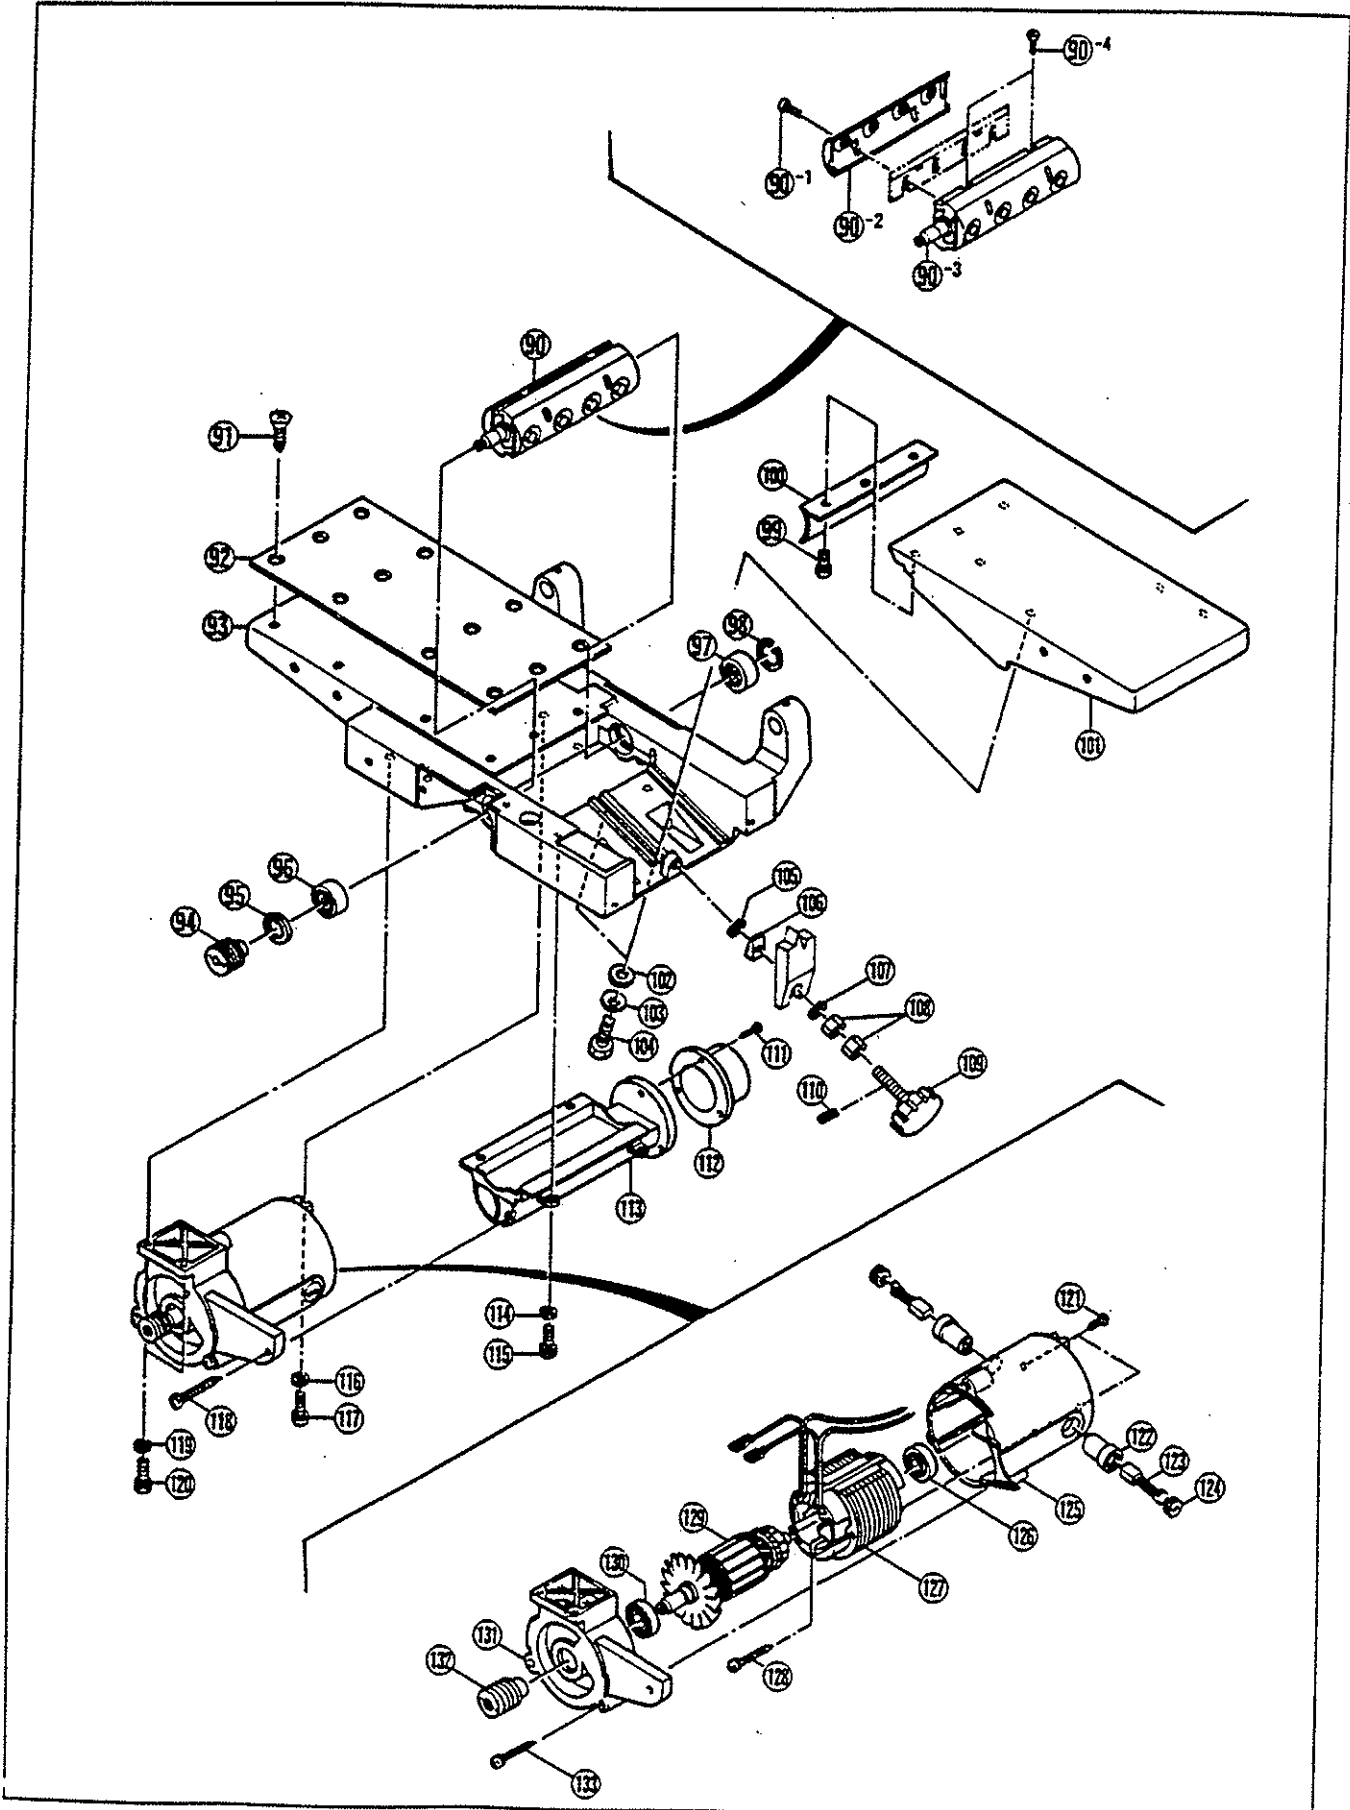

JOINTER-PLANER

JP-155

JOINTER-PLANER

JP-155

JOINTER-PLANER

JP-155

PARTS LIST FOR AFTER SALES SERVICE MODEL JP155

REF	PART NO.	DESCRIPTION	QTY	REF	PART NO.	DESCRIPTION	QTY
1	9280410	CLAMP SCREW M4X10	2	60	6921197	WARNING LABEL	1
2	6831789	GRIP	1	61	6120335	LOCK PIN	1
3	6900815	FELT WASHER	1	62	9020412	PHILLIPS PAN SCREW M4X12	4
4	6921166	"RYOBI" MARK	1	63	6154253	BACK COVER	1
5	9060416	TAPPING SCREW (B) M4X16	2	64	6100782	SLIDE SHAFT	1
6	9300500	HEX NUT M5	2	65	6921196	INFORMATION LABEL	1
7	6550502	TOGGLE SWITCH	1	66	6921167	WARNING LABEL	1
8	6154487	PROTECTION PLATE	1	67	9020630	PHILLIPS PAN SCREW M6X30	1
12	9060412	TAPPING SCREW (B) M4X12	8	68	9570600	WASHER	1
13	6590086	CORD CLAMP	1	69	6881290	SAFETY GUARD	1
14	9060412	TAPPING SCREW (B) M4X12	1	70	6900780	WASHER	1
15	9060412	TAPPING SCREW (B) M4X12	1	71	9020412	PHILLIPS PAN SCREW M4X12	2
16	6430207	SPEED CONTROL CIRCUIT MODULE	1	72	6154256	BELT COVER	1
17	6490173	CORD CLAMP	1	73	6860360	V-BELT	1
18	9060512	TAPPING SCREW (B) M5X12	1	74	6100784	SAFETY GUARD SHAFT	1
19	6560054	CORD HOLDER	1	75	6180486	TORSION SPRING	1
20	6520221	CORD ASS'Y AWG#16X2X2	1	76	9020412	PHILLIPS PAN SCREW M4X12	1
21	6560073	CORD CLAMP	1	77	9403014	SPRING PIN	1
22	9060416	TAPPING SCREW (B) M4X16	2	78	9000306	PHILLIPS PAN SCREW M3X6	1
30	9020412	PHILLIPS PAN SCREW M4X12	1	79	9560500	WASHER	7
1	9570400	WASHER	1	80	9020525	PHILLIPS PAN SCREW M5X25	7
32	6830359	LEVER	1	81	6802190	FRAME	1
33	6131101	ADJUST BOLT	1	82	6913066	NAME PLATE	1
34	9570600	WASHER	1	83	9560500	WASHER	1
35	6960175	GUIDE PLATE	1	84	9020530	PHILLIPS PAN SCREW M5X30	1
36	9570600	WASHER	2	85	6370343	FOOT	4
37	9020612	PHILLIPS PAN SCREW M6X12	2	86	6120011	RIVET #2X6	1
38	6154572	GUARD PLATE	1	87	6921198	INFORMATION LABEL	1
39	6900186	WASHER	2	90	6940529	CUTTER BLOCK ASS'Y	1
40	9040410	TAPPING SCREW (S) M4X10	2	90-1	6130311	HEX HEAD BOLT M6X17	8
41	6881431	PROTECTOR	1	90-2	6940182	BLADE BINDER	2
42	9040308	TAPPING SCREW (S) M4X10	2	90-3	6940563	CUTTER BLOCK	1
43	9020612	PHILLIPS PAN SCREW M6X12	2	90-4	6130550	ADJUSTMENT SCREW M5X17	4
44	9570600	WASHER	2	91	6131108	PHILLIPS FLAT SCREW M4X10	7
45	6960176	GUIDE PLATE	1	92	6154541	STAINLESS SHOE	1
46	9570600	WASHER	1	93	6850695	OUTFEED TABLE	1
47	6131100	ADJUST BOLT	1	94	6860359	PULLEY (L)	1
48	6830359	LEVER	1	95	9523200	RETAINING RING R-30	1
49	9570400	WASHER	1	96	9826201	BALL BEARING #6201LLB	1
50	9020412	PHILLIPS PAN SCREW M4X12	1	97	969235005	BALL BEARING #6200LLB	1
51	6950248	ADJUSTABLE FENCE	1	98	9523000	RETAINING RING R-30	1
	6131241	KNOB BOLT M6X15	1	99	9020408	PHILLIPS PAN SCREW M4X8	11
53	9300600	HEX NUT M6	1	100	6154544	DUST GUIDE	1