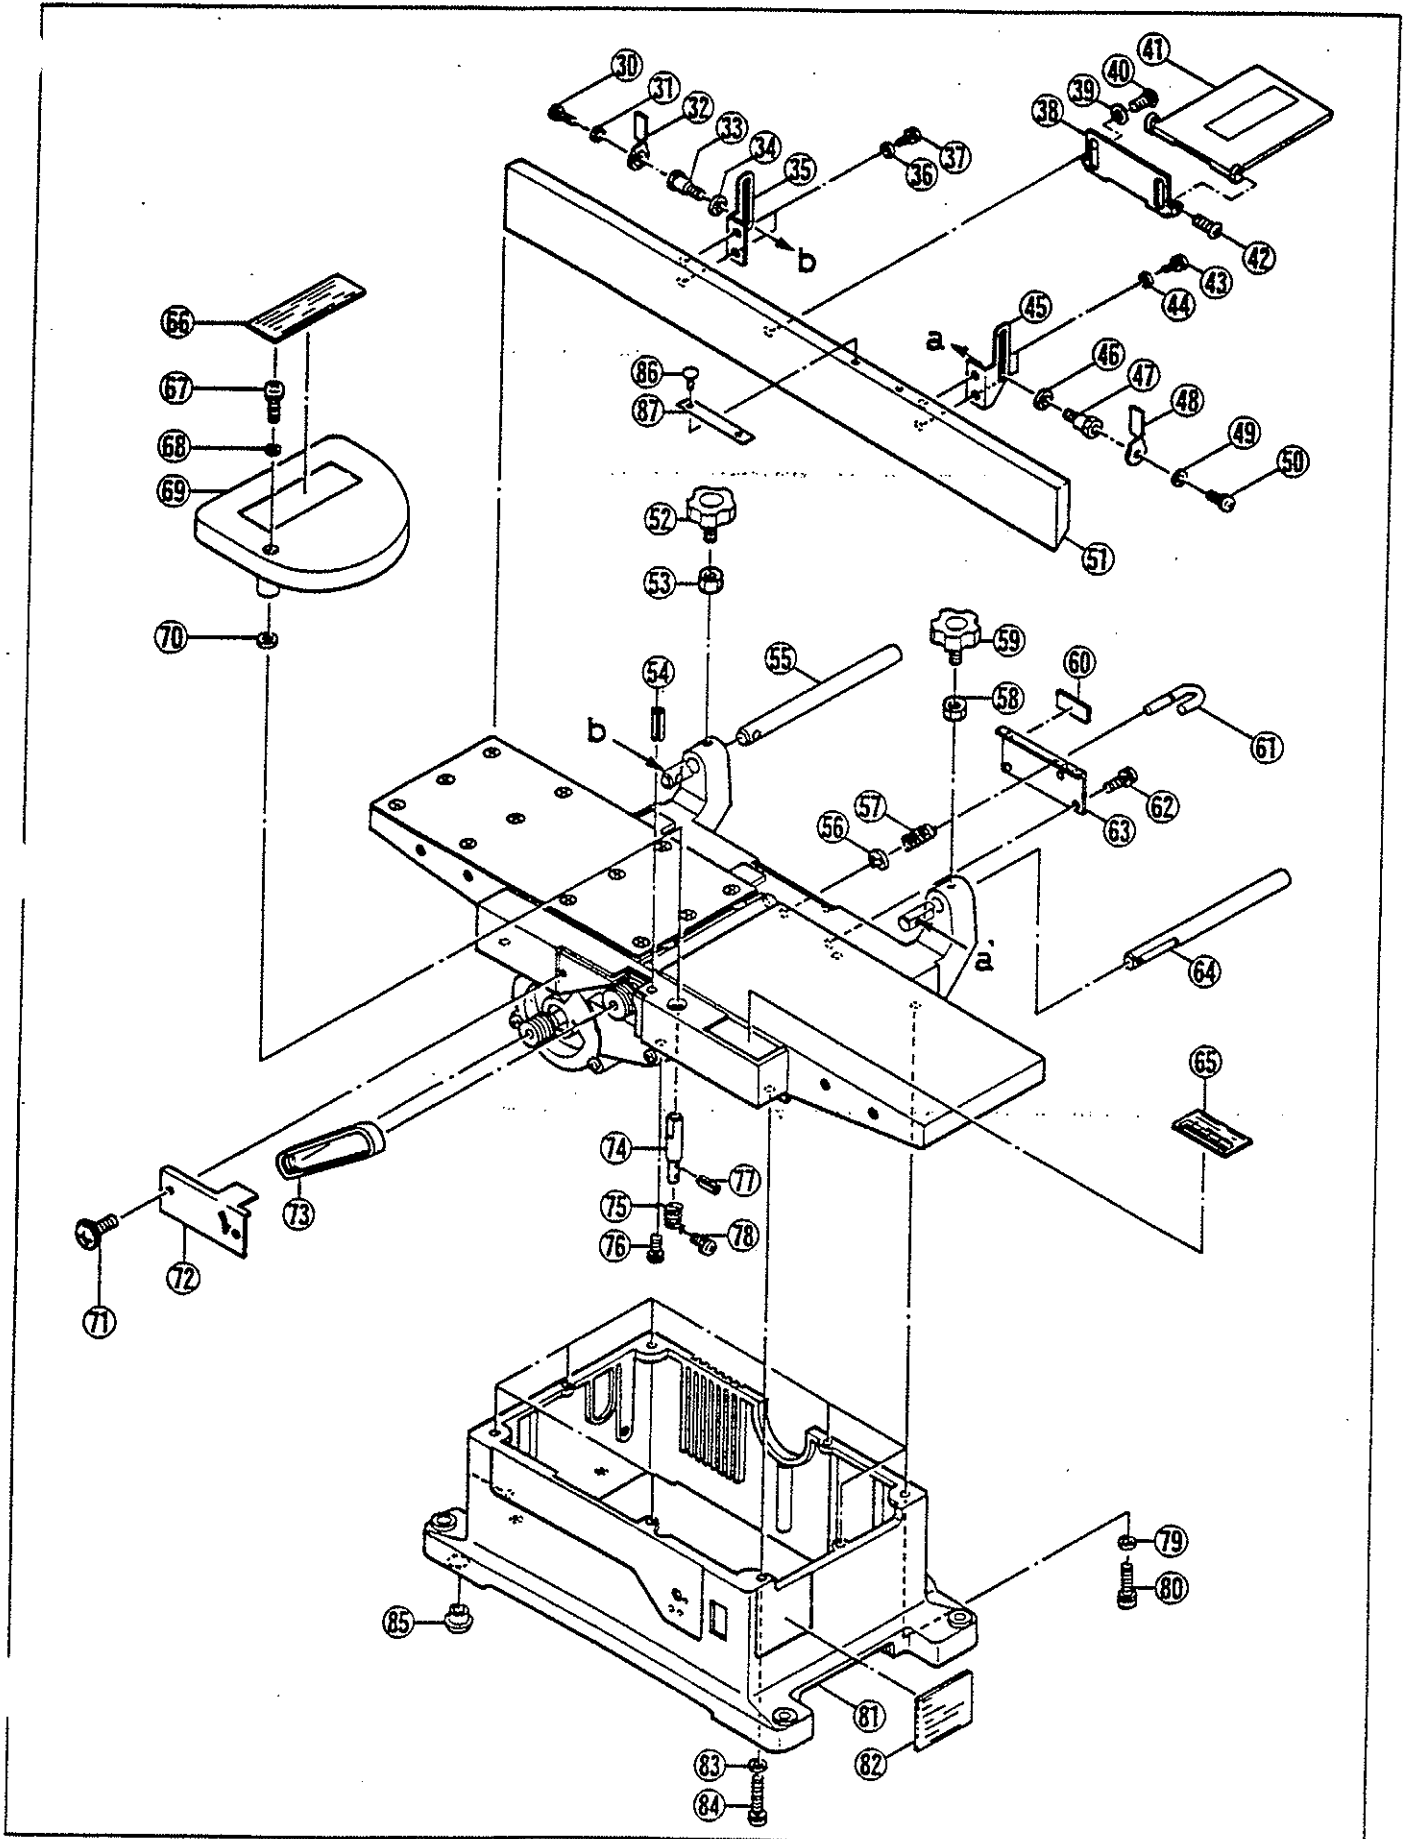

JOINTER-PLANER

JP-155

JOINTER-PLANER

JP-155

JOINTER-PLANER

JP-155

PARTS LIST FOR AFTER SALES SERVICE MODEL JP155

REF	PART NO.	DESCRIPTION	QTY	REF	PART NO.	DESCRIPTION	QTY
1	9280410	CLAMP SCREW M4X10	2	60	6921197	WARNING LABEL	1
2	6831789	GRIP	1	61	6120335	LOCK PIN	1
3	6900815	FELT WASHER	1	62	9020412	PHILLIPS PAN SCREW M4X12	4
4	6921166	"RYOBI" MARK	1	63	6154253	BACK COVER	1
5	9060416	TAPPING SCREW (B) M4X16	2	64	6100782	SLIDE SHAFT	1
6	9300500	HEX NUT M5	2	65	6921196	INFORMATION LABEL	1
7	6550502	TOGGLE SWITCH	1	66	6921167	WARNING LABEL	1
8	6154487	PROTECTION PLATE	1	67	9020630	PHILLIPS PAN SCREW M6X30	1
12	9060412	TAPPING SCREW (B) M4X12	8	68	9570600	WASHER	1
13	6590086	CORD CLAMP	1	69	6881290	SAFETY GUARD	1
14	9060412	TAPPING SCREW (B) M4X12	1	70	6900780	WASHER	1
15	9060412	TAPPING SCREW (B) M4X12	1	71	9020412	PHILLIPS PAN SCREW M4X12	2
16	6430207	SPEED CONTROL CIRCUIT MODULE	1	72	6154256	BELT COVER	1
17	6490173	CORD CLAMP	1	73	6860360	V-BELT	1
18	9060512	TAPPING SCREW (B) M5X12	1	74	6100784	SAFETY GUARD SHAFT	1
19	6560054	CORD HOLDER	1	75	6180486	TORSION SPRING	1
20	6520221	CORD ASS'Y AWG#16X2X2	1	76	9020412	PHILLIPS PAN SCREW M4X12	1
21	6560073	CORD CLAMP	1	77	9403014	SPRING PIN	1
22	9060416	TAPPING SCREW (B) M4X16	2	78	9000306	PHILLIPS PAN SCREW M3X6	1
30	9020412	PHILLIPS PAN SCREW M4X12	1	79	9560500	WASHER	7
1	9570400	WASHER	1	80	9020525	PHILLIPS PAN SCREW M5X25	7
32	6830359	LEVER	1	81	6802190	FRAME	1
33	6131101	ADJUST BOLT	1	82	6913066	NAME PLATE	1
34	9570600	WASHER	1	83	9560500	WASHER	1
35	6960175	GUIDE PLATE	1	84	9020530	PHILLIPS PAN SCREW M5X30	1
36	9570600	WASHER	2	85	6370343	FOOT	4
37	9020612	PHILLIPS PAN SCREW M6X12	2	86	6120011	RIVET #2X6	1
38	6154572	GUARD PLATE	1	87	6921198	INFORMATION LABEL	1
39	6900186	WASHER	2	90	6940529	CUTTER BLOCK ASS'Y	1
40	9040410	TAPPING SCREW (S) M4X10	2	90-1	6130311	HEX HEAD BOLT M6X17	8
41	6881431	PROTECTOR	1	90-2	6940182	BLADE BINDER	2
42	9040308	TAPPING SCREW (S) M4X10	2	90-3	6940563	CUTTER BLOCK	1
43	9020612	PHILLIPS PAN SCREW M6X12	2	90-4	6130550	ADJUSTMENT SCREW M5X17	4
44	9570600	WASHER	2	91	6131108	PHILLIPS FLAT SCREW M4X10	7
45	6960176	GUIDE PLATE	1	92	6154541	STAINLESS SHOE	1
46	9570600	WASHER	1	93	6850695	OUTFEED TABLE	1
47	6131100	ADJUST BOLT	1	94	6860359	PULLEY (L)	1
48	6830359	LEVER	1	95	9523200	RETAINING RING R-30	1
49	9570400	WASHER	1	96	9826201	BALL BEARING #6201LLB	1
50	9020412	PHILLIPS PAN SCREW M4X12	1	97	969235005	BALL BEARING #6200LLB	1
51	6950248	ADJUSTABLE FENCE	1	98	9523000	RETAINING RING R-30	1
	6131241	KNOB BOLT M6X15	1	99	9020408	PHILLIPS PAN SCREW M4X8	11
53	9300600	HEX NUT M6	1	100	6154544	DUST GUIDE	1