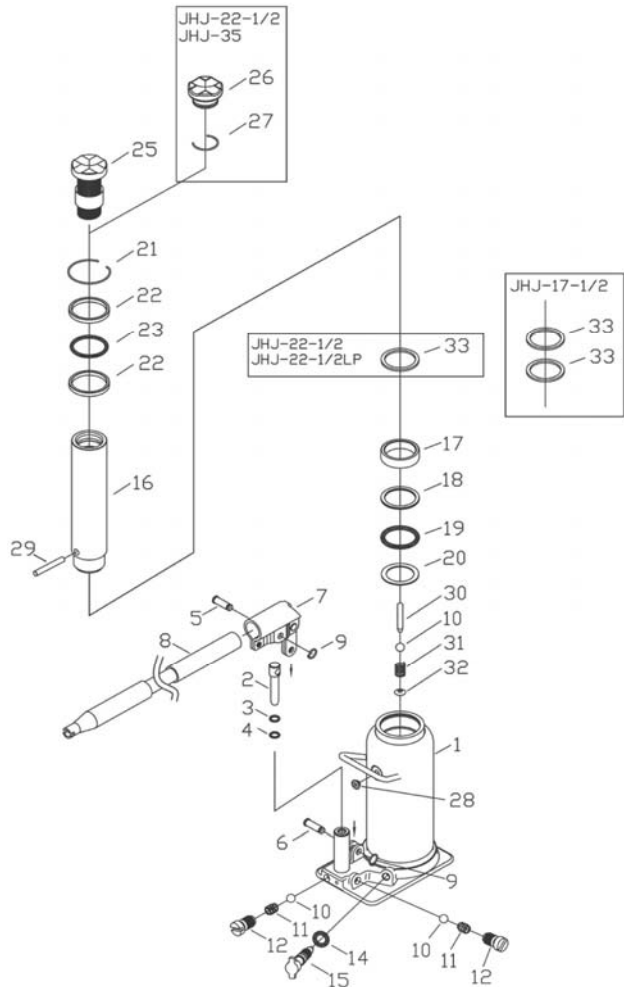

Hydraulic Bottle Jacks

JHJ-17-1/2 (stock no. 453317)

JHJ-17-1/2L (stock no. 453318K)

JHJ-22-1/2 (stock no. 453322)

JHJ-22-1/2LP (stock no. 453323K)

JHJ-35 (stock no. 453335K)

	JHJ-17-1/2	JHJ-17-1/2L	JHJ-22-1/2	JHJ-22-1/2LP	JHJ-35
Rated capacity (ton)	17-1/2	17-1/2	22-1/2	22-1/2	35
Min. height (in.)	10-3/8	6-3/4	10-5/8	7-1/8	11
Piston height (in.)	6-1/2	3-1/2	6-1/4	3-3/8	6-1/4
Head screw (h/in.)	3-1/8	2-3/4	--	1-1/2	--
Max height (in.)	20	13	16-7/8	12	17-1/4
Base size (LxW/in.)	7-1/8 x 4-5/8	7-1/8 x 4-5/8	7-1/8 x 5-1/2	7-1/4 x 5-1/16	8-3/8 x 5-1/2
Weight (lbs)	24	19	28	23	48

Part No. M-453322

Revision G1 04/2014

JET

a Division of JPW Industries, Inc.
427 New Sanford Rd.
LaVergne, Tennessee 37086
Ph.: 800-274-6848
www.jettools.com

JHJ-17-1/2 and JHJ-17-1/2L

JHJ017-RK	Repair Kit
JHJ017-02	Pump Plunger (Ref JHJ008-02)
JHJ017-03	Pump Backup Ring (Ref JHJ005-03)
JHJ017-04*	Pump Packing (Ref JHJ008-04)
JHJ017-05*	Pump Plunger Pin (Ref JHJ008-05)
JHJ017-06	Pump Stay Pin (Ref JHJ008-05)
JHJ017-07	Handle Socket Assembly (Ref JHJ008-07)
JHJ017-08	Handle 3pc. (Ref JHJ008-08)
JHJ017-08LP	Handle 1pc (Ref JHJ012-08LP)
JHJ017-09	Pin Stopper Ring (Ref JHJ008-09)
JHJ017-10	Valve Ball (Ref SB-9/32)
JHJ017-11	Valve Plug
JHJ017-12	Valve Plug (Ref JHJ005-12)
JHJ017-14*	Release Packing (Ref JHJ001-14)
JHJ017-15	Release Assy Old (Ref JHJ001-15)
JHJ017-15A	Release Assy New (Ref JHJ001-15A)
JHJ017-16	Ram
JHJ017-16LP	Ram
JHJ017-17	Ram Packing Seat
JHJ017-18*	Ram Backup Ring
JHJ017-19*	Ram Packing
JHJ017-20	Ram Packing Stopper
JHJ017-21	Snap Ring
JHJ017-22	Stuffing Ring
JHJ017-22LP	Stuffing Ring
JHJ017-23*	Cylinder Packing
JHJ017-25	Adjusting Screw Assembly
JHJ017-25LP	Adjusting Screw Assembly
JHJ017-28*	Oil Plug (Ref JHJ001-28)
JHJ017-29	Horizontal Pin
JHJ017-30	Vertical Pin
JHJ017-31	Ram Spring
JHJ017-32	Ram Spring Stopper Ring
JHJ017-33	Ring