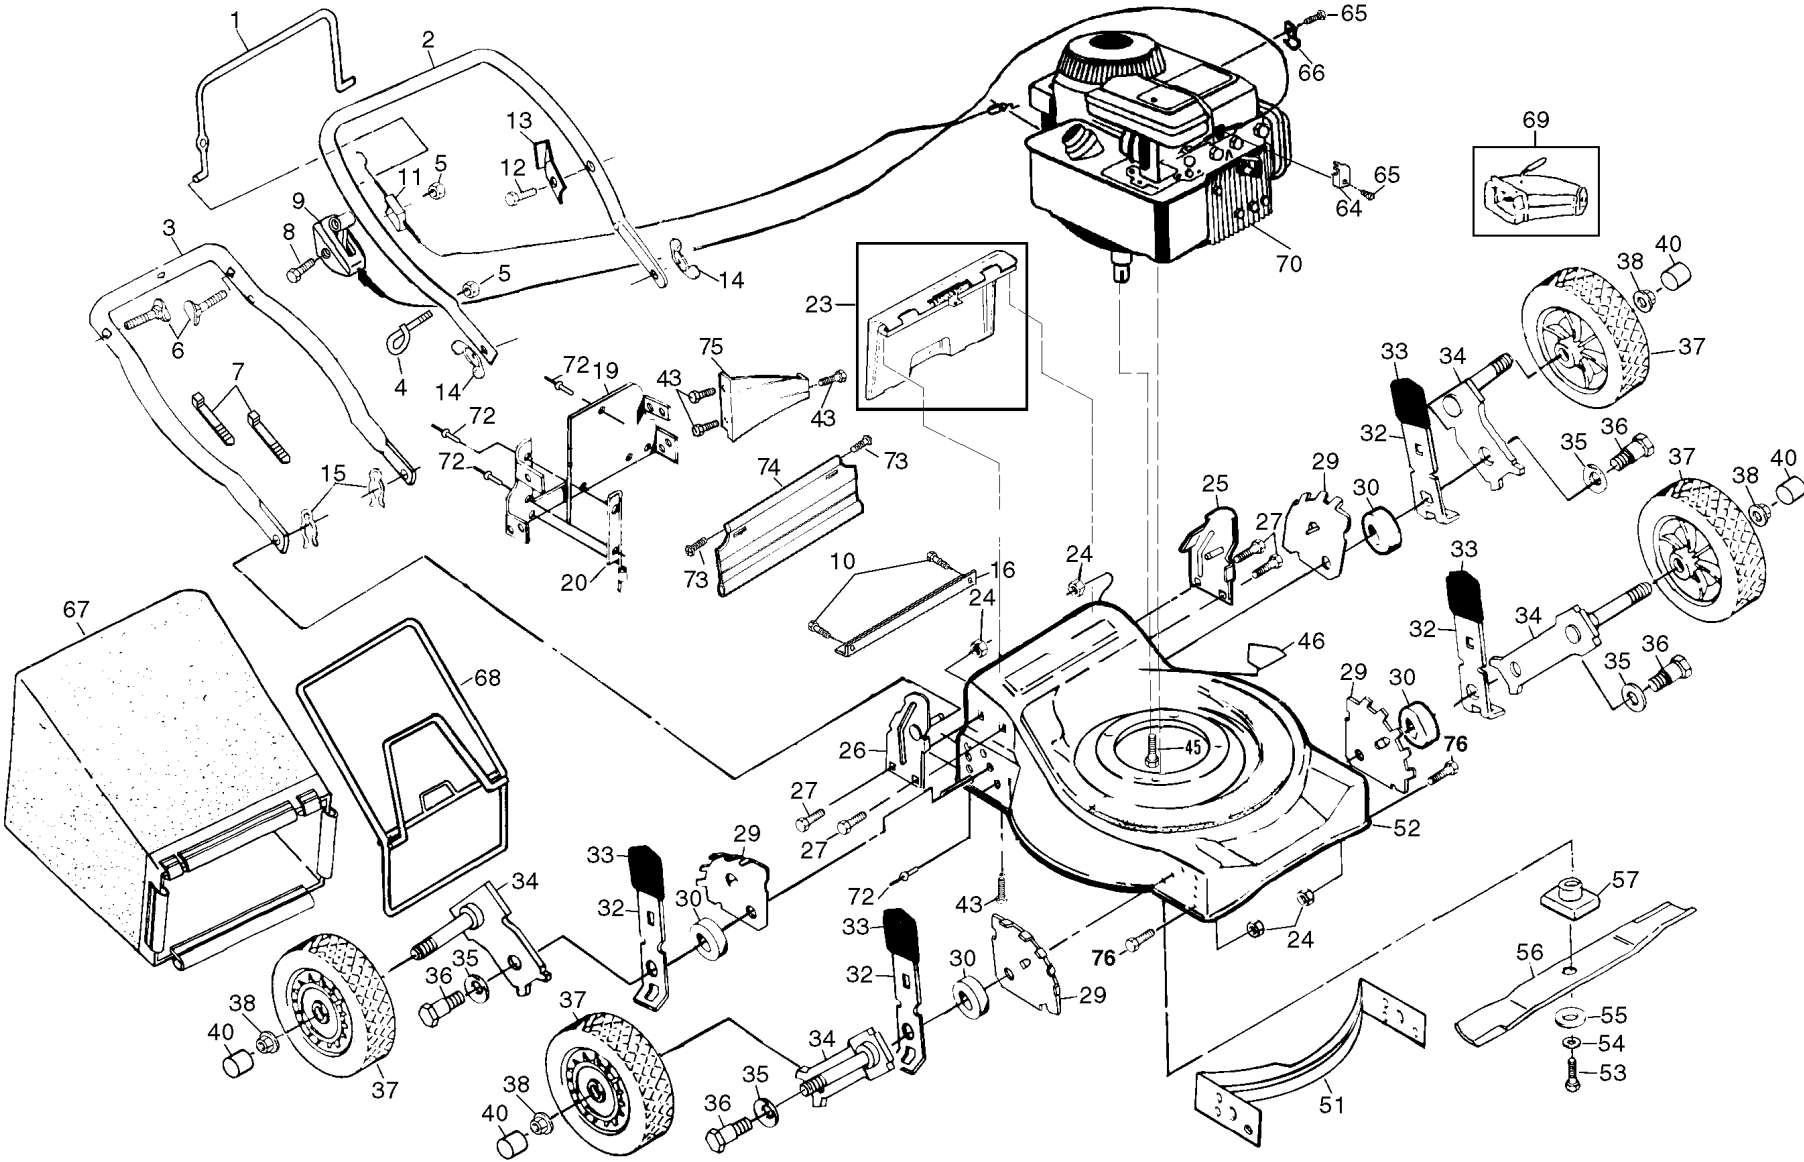

REPAIR PARTS

ROTARY LAWN MOWER - - MODEL NUMBER JET50R (JET50RQ) PRODUCT NO. 954 05 38-11

REPAIR PARTS

ROTARY LAWN MOWER - - MODEL NUMBER JET50R (JET50RQ) PRODUCT NO. 954 05 38-11

KEY NO.	PART NO.	DESCRIPTION	KEY NO.	PART NO.	DESCRIPTION
1	532131696	Control Bar	37	532800060	Wheel Assembly
2	532168730	Upper Handle	38	532083923	Flanged Locknut
3	532153406	Lower Handle	40	532800090	Hubcap
4	532132001	Rope Guide	43	532054583	Hex Tapping Screw 1/4-20 x 1/2
5	532063601	Locknut 1/4-20	45	532150406	Hex Head Thread Rolling Screw 3/8-16 x 1
6	532131959	Handle Bolt	46	532145494	Danger Decal
7	532066426	Wire Tie	51	532170635	Front Baffle Kit
8	532158755	Hex Washer Head Screw 1/4-20 x 2-1/8	52	532170662	Housing Assembly (Incl. Ref. #46, 51, 19, & 20)
9	532851462	Throttle Control	53	532851084	Hex Head Screw 3/8-24 x 1-3/8 Grd. 8
10	532146694	Screw	54	532850263	Helical Lock Washer
11	532130861	Engine Zone Control Cable	55	532851074	Hardened Washer
12	532750097	Hex Washer Head Screw #10-24 x 1/2	56	532850972	20" Blade
13	532125162	Up-Stop Bracket	57	532850977	Blade Adapter
14	532128638	Wing Nut	64	532213146	Cable Clamp (Engine)
15	532051793	Hairpin Cotter	65	532083816	Screw #10 x 5/8
16	532147625	Foot Guard	66	532087930	Cable Clip
19	532162473	Back Plate	67	532146896	Grass Bag
20	532138866	Side Baffle	68	532088614	Catcher Frame
23	532147613	Rear Door Assembly Kit	69	-----	MA36 Clipping Deflector (Not Incl. with Lawn Mower)
24	532751592	Locknut 3/8-16	70	-----	Engine - Briggs/Stratton Model No. 9D902
25	532153030	Handle Bracket Assembly (Left)			Order parts from engine manufacturer
26	532153029	Handle Bracket Assembly (Right)	72	532128415	Pop Rivet
27	532150078	Screw 5/16-18 x 3/4	73	532088652	Hinge Screw
29	532139901	Wheel Adjusting Bracket	74	532140657	Rear Skirt
30	532146630	Spacer	75	532173297	Rear Baffle
32	532141730	Selector Spring	76	817600406	Screw
33	532087877	Selector Knob	--	532163073	Operator's Manual (Scan)
34	532149857	Axle Arm Assembly	--	532163074	Operator's Manual (Euro)
35	532062335	Belleville Washer			
36	532142748	Shoulder Bolt 3/8-16			