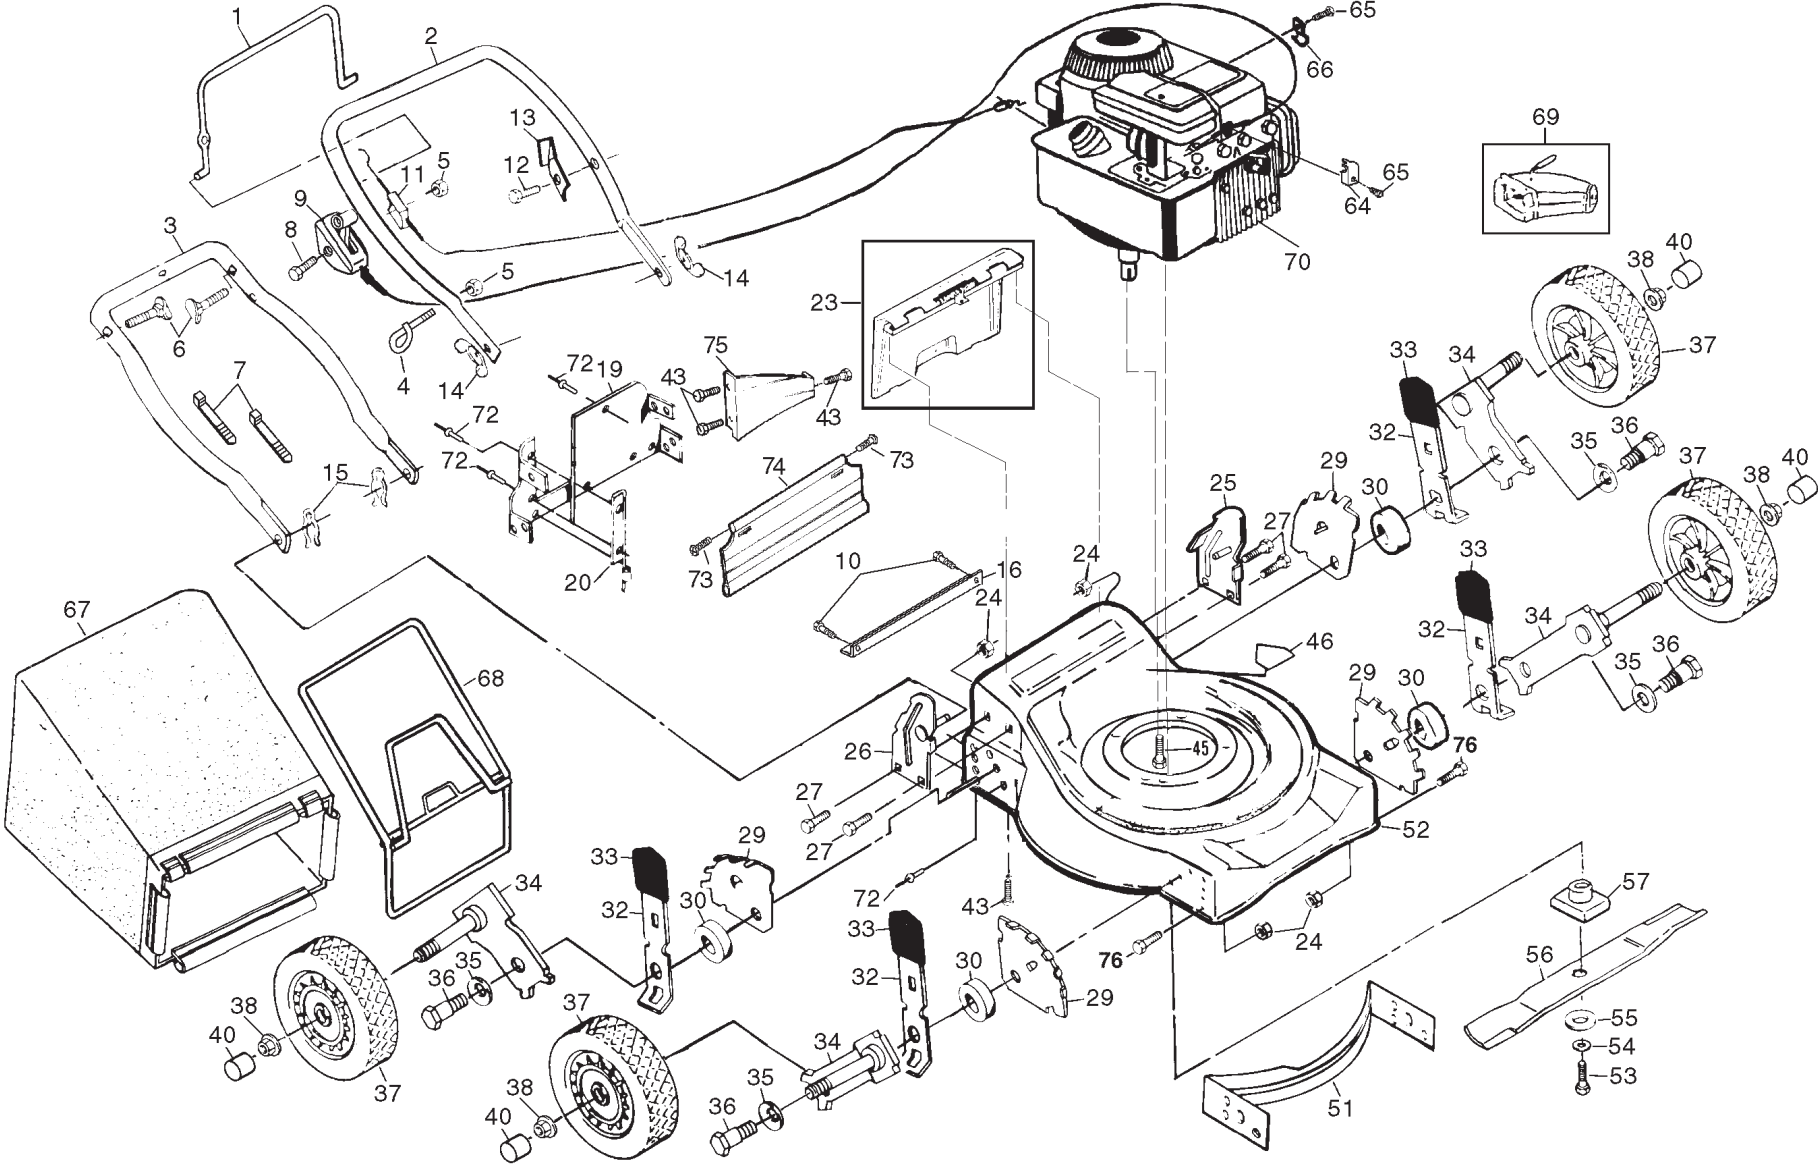

REPAIR PARTS

ROTARY LAWN MOWER - - MODEL NUMBER JET50R (JET50RP) PRODUCT NO. 954 05 38-11

REPAIR PARTS

ROTARY LAWN MOWER - - MODEL NUMBER JET50R (JET50RP) PRODUCT NO. 954 05 38-11

KEY NO.	PART NO.	DESCRIPTION	KEY NO.	PART NO.	DESCRIPTION
1	532086902	Control Bar	37	532800060	Wheel Assembly
2	532165694	Upper Handle	38	532083923	Flanged Locknut
3	532157082	Lower Handle	40	532800090	Hubcap
4	532132001	Rope Guide	43	532054583	Hex Tapping Screw 1/4-20 x 1/2
5	532063601	Locknut 1/4-20	45	532150406	Hex Head Thread Rolling Screw 3/8-16 x 1
6	532131959	Handle Bolt	46	532145494	Danger Decal
7	532066426	Wire Tie	51	532170635	Front Baffle Kit
8	532158755	Hex Washer Head Screw 1/4-20 x 2-1/8	52	532170662	Housing Assembly (Incl. Ref. #46, 51, 19, & 20)
9	532851462	Throttle Control	53	532851084	Hex Head Screw 3/8-24 x 1-3/8 Grd. 8
10	532146694	Screw	54	532850263	Helical Lock Washer
11	532130861	Engine Zone Control Cable	55	532851074	Hardened Washer
12	532750097	Hex Washer Head Screw #10-24 x 1/2	56	531006063	20" Blade
13	532125162	Up-Stop Bracket	57	532850977	Blade Adapter
14	532128638	Wing Nut	64	532213146	* Cable Clamp (Engine)
15	532051793	Hairpin Cotter	65	532083816	Screw #10 x 5/8
16	532147625	Foot Guard	66	532087930	Cable Clip
19	532162473	Back Plate	67	532146896	Grass Bag
20	532138866	Side Baffle	68	532088614	Catcher Frame
23	532147613	Rear Door Assembly Kit	69	-----	MA36 Clipping Deflector (Not Incl. with Lawn Mower)
24	532751592	Locknut 3/8-16	70	-----	* Engine - Briggs/Stratton Model No. 9D902
25	532153030	Handle Bracket Assembly (Left)			Order parts from engine manufacturer
26	532153029	Handle Bracket Assembly (Right)	72	532128415	Pop Rivet
27	532150078	Screw 5/16-18 x 3/4	73	532088652	Hinge Screw
29	532139901	Wheel Adjusting Bracket	74	532140657	Rear Skirt
30	532146630	Spacer	75	532173297	Rear Baffle
32	532141730	Selector Spring	76	817600406	Screw
33	532087877	Selector Knob	--	532163073	Operator's Manual (Scan)
34	532149857	Axle Arm Assembly	--	532163074	Operator's Manual (Euro)
35	532062335	Belleville Washer			
36	532142748	Shoulder Bolt 3/8-16			