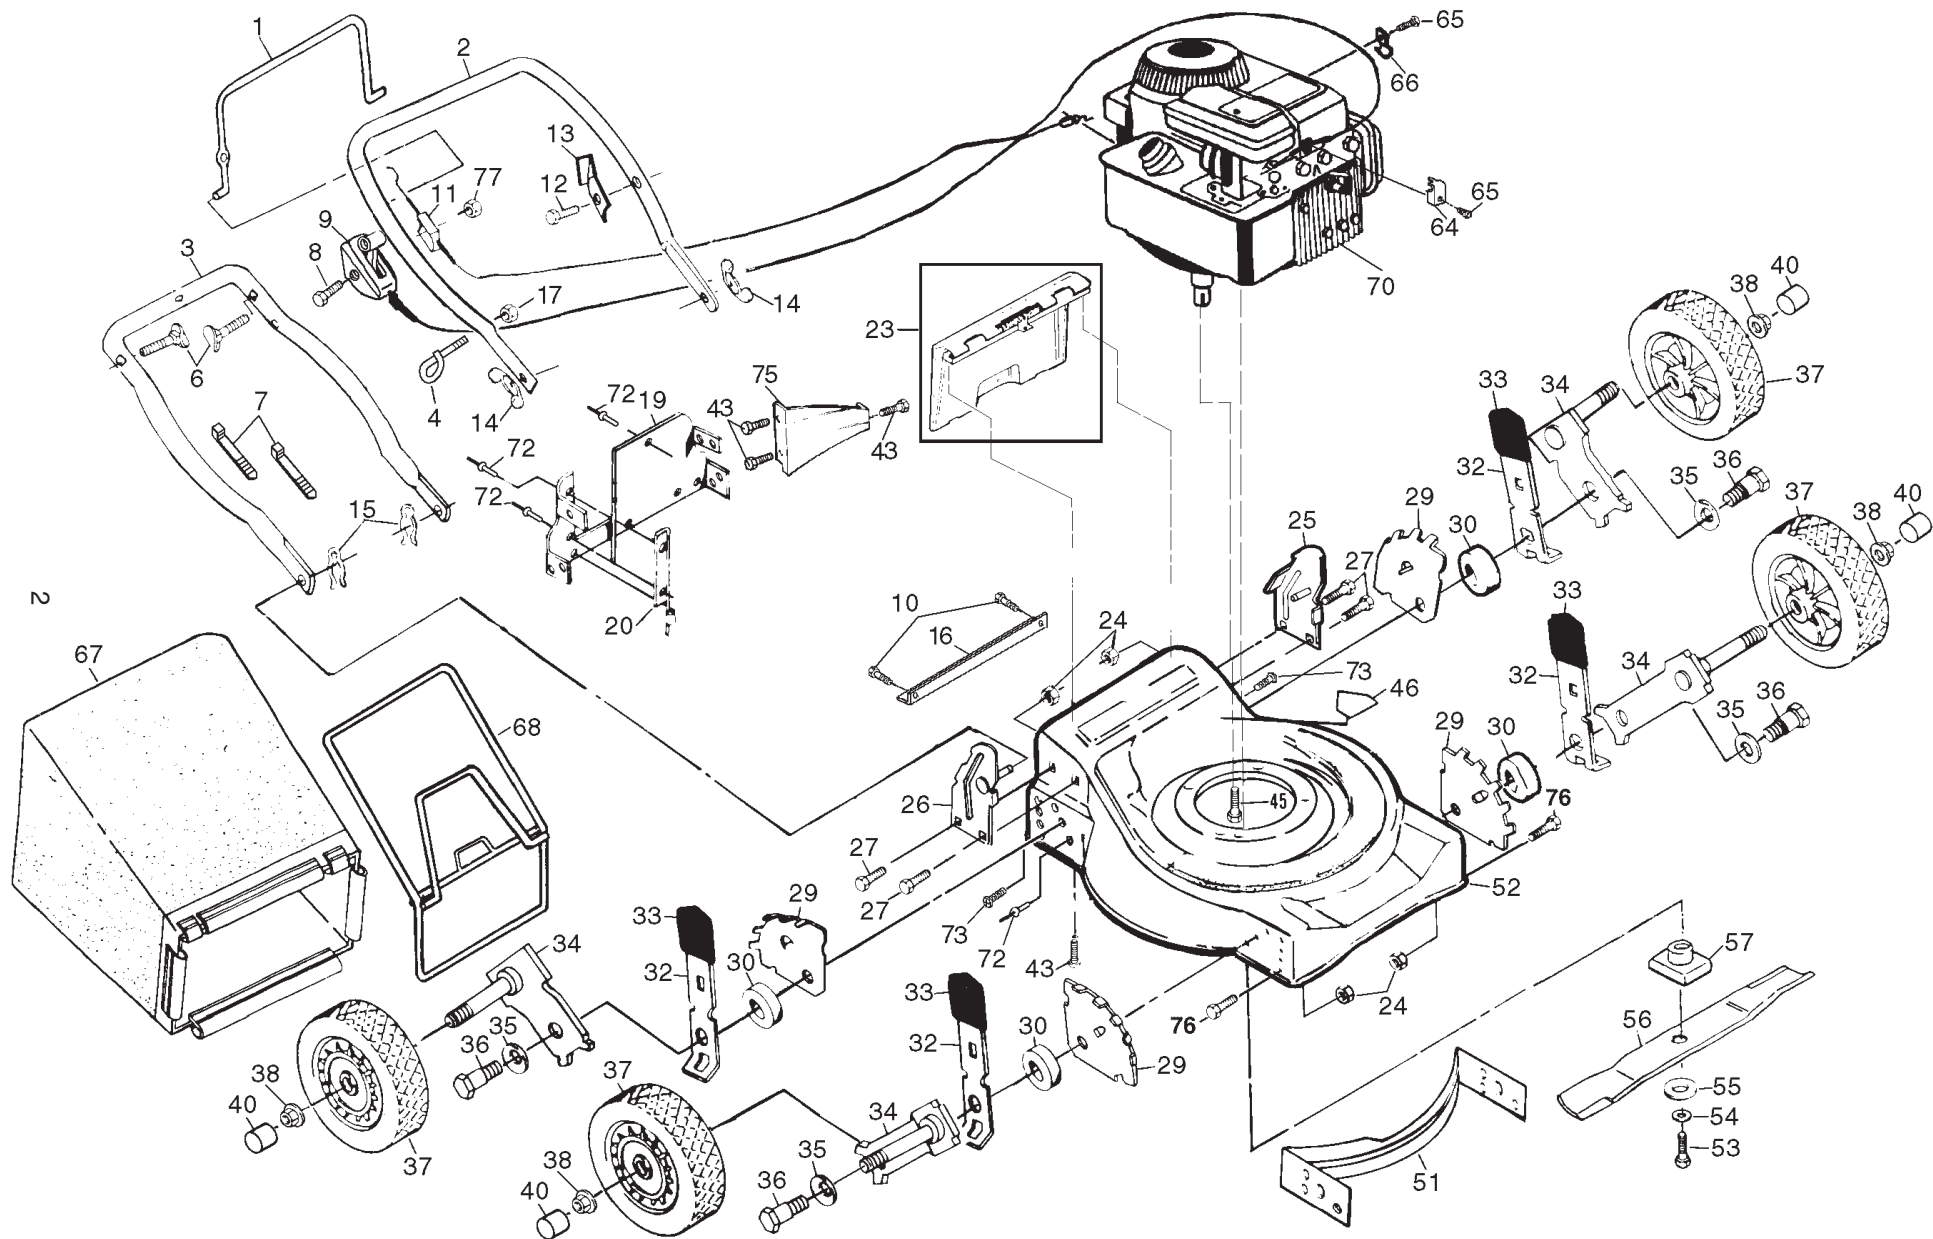

ROTARY LAWN MOWER - - MODEL NUMBER JET50R (JET50RS) PRODUCT NUMBER 954 05 38-11

ROTARY LAWN MOWER - - MODEL NUMBER JET50R (JET50RS) PRODUCT NUMBER 954 05 38-11

KEY NO.	PART NO.	DESCRIPTION
1	532 13 16-96	Control Bar
2	532 16 56-94	Upper Handle
3	532 15 70-82	Lower Handle
4	532 17 95-85	Rope Guide
5	532 13 20-04	Locknut 1/4-20
6	532 13 19-59	Handle Bolt
7	532 06 64-26	Wire Tie
8	532 15 87-55	Hex Washer Head Screw 1/4-20 x 2-1/8
9	532 18 21-58	Throttle Control
10	532 14 66-94	Screw
11	532 13 08-61	Engine Zone Control Cable
12	532 75 00-97	Hex Washer Head Screw #10-24 x 1/2
13	532 12 51-62	Up-Stop Bracket
14	532 12 86-38	Wing Nut
15	532 05 17-93	Hairpin Cotter
16	532 14 76-25	Foot Guard
17	532 06 36-01	Nut, Hex
19	532 16 24-73	Back Plate
20	532 13 88-66	Side Baffle
23	532 14 76-13	Rear Door Assembly Kit
24	532 75 15-92	Locknut 3/8-16
25	532 15 30-30	Handle Bracket Assembly (Left)
26	532 15 30-29	Handle Bracket Assembly (Right)
27	532 15 00-78	Screw 5/16-18 x 3/4
29	532 13 99-01	Wheel Adjusting Bracket
30	532 14 66-30	Spacer
32	532 14 17-30	Selector Spring
33	532 08 78-77	Selector Knob
34	532 14 98-57	Axle Arm Assembly
35	532 06 23-35	Belleville Washer
36	532 14 27-48	Shoulder Bolt 3/8-16
37	532 80 00-60	Wheel Assembly