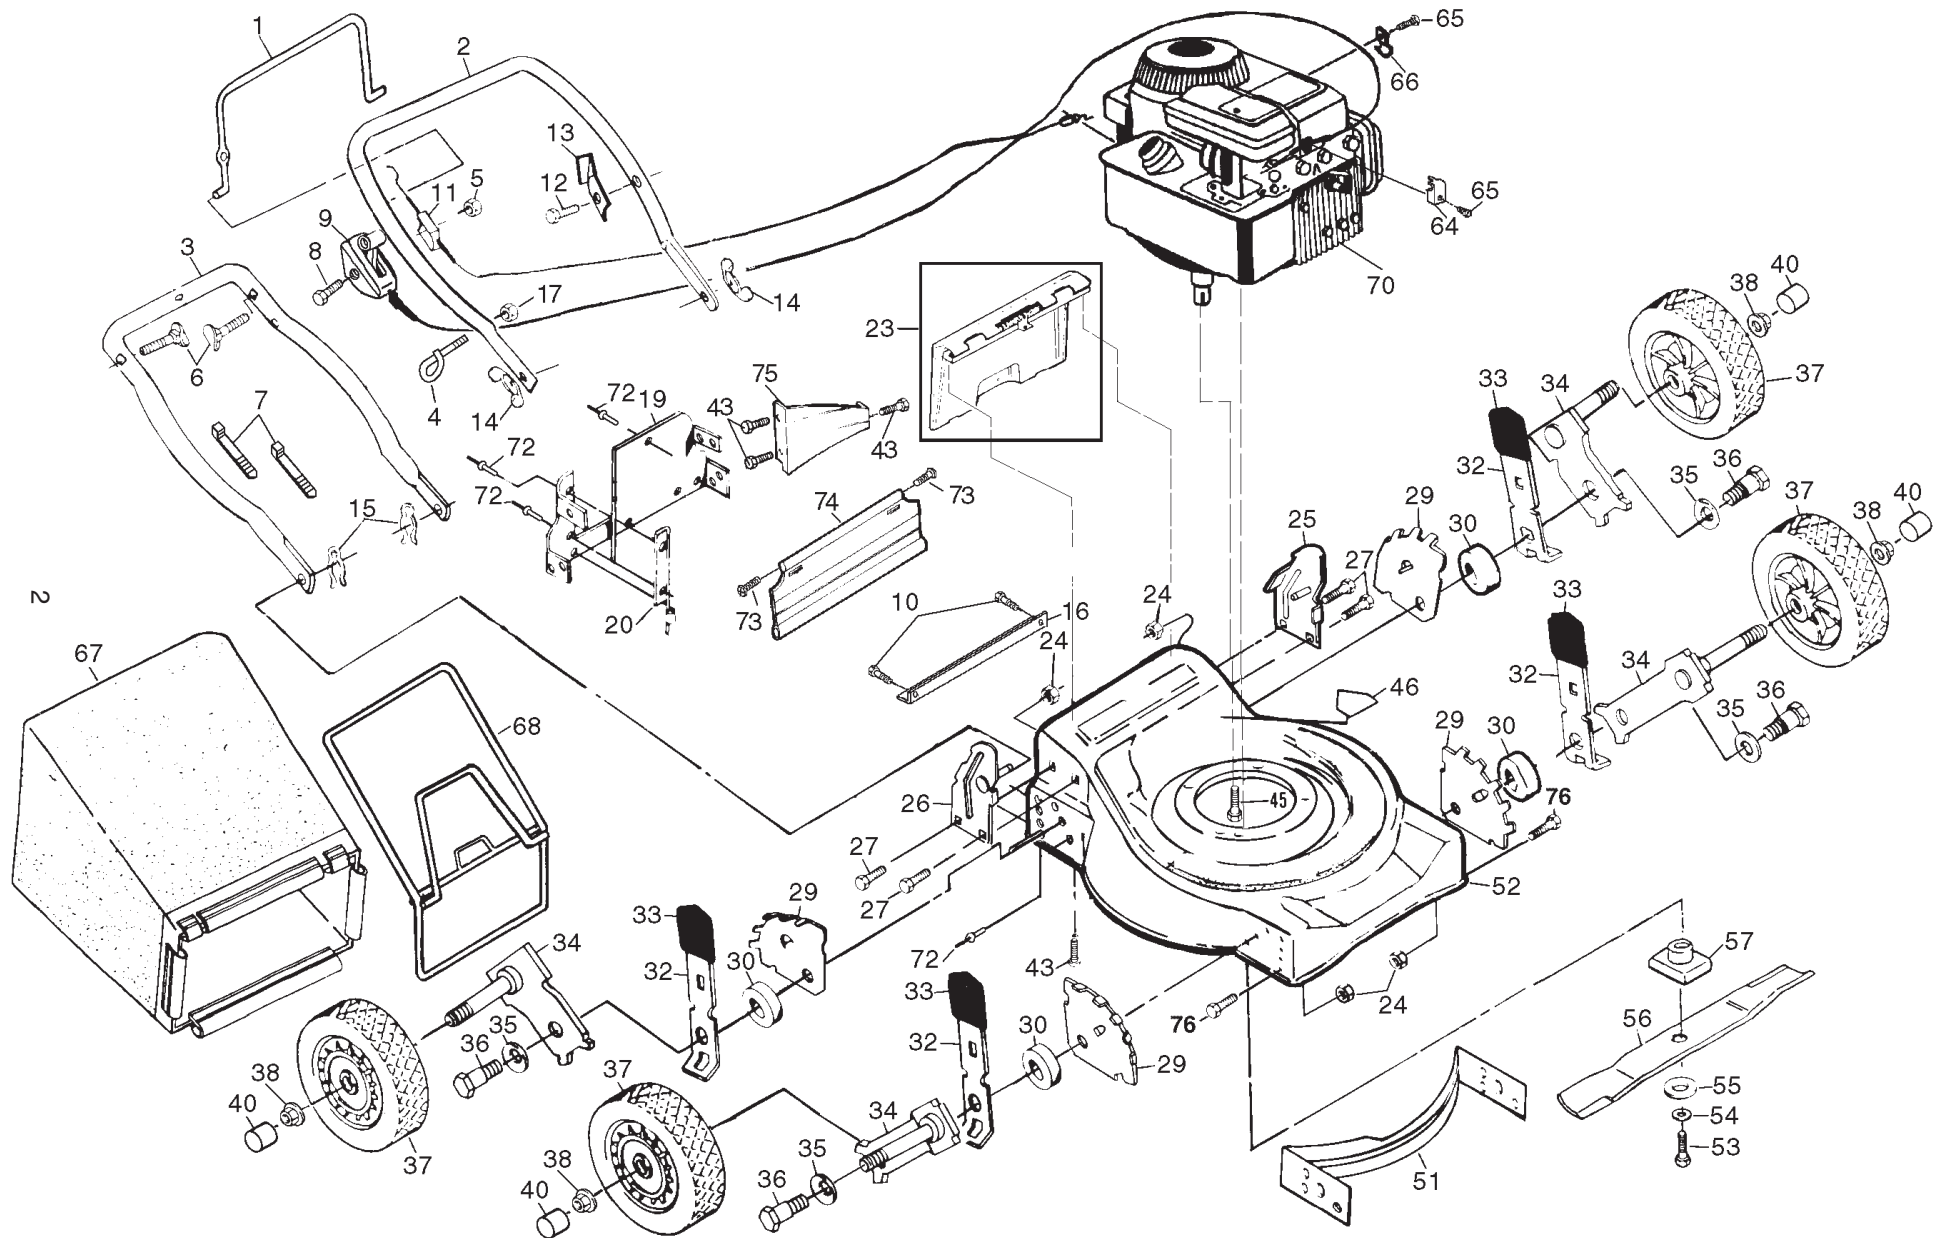

ROTARY LAWN MOWER - - MODEL NUMBER JET50R (JET50RR) PRODUCT NUMBER 954 05 38-11

ROTARY LAWN MOWER - - MODEL NUMBER JET50R (JET50RR) PRODUCT NUMBER 954 05 38-11

KEY NO.	PART NO.	DESCRIPTION
1	532 13 16-96	Control Bar
2	532 16 87-30	Upper Handle
3	532 15 34-06	Lower Handle
4	532 17 95-85	Rope Guide
5	532 13 20-04	Locknut 1/4-20
6	532 13 19-59	Handle Bolt
7	532 06 64-26	Wire Tie
8	532 15 87-55	Hex Washer Head Screw 1/4-20 x 2-1/8
9	532 85 14-62	Throttle Control
10	532 14 66-94	Screw
11	532 13 08-61	Engine Zone Control Cable
12	532 75 00-97	Hex Washer Head Screw #10-24 x 1/2
13	532 12 51-62	Up-Stop Bracket
14	532 12 86-38	Wing Nut
15	532 05 17-93	Hairpin Cotter
16	532 14 76-25	Foot Guard
17	532 06 36-01	Nut, Hex
19	532 16 24-73	Back Plate
20	532 13 88-66	Side Baffle
23	532 14 76-13	Rear Door Assembly Kit
24	532 75 15-92	Locknut 3/8-16
25	532 15 30-30	Handle Bracket Assembly (Left)
26	532 15 30-29	Handle Bracket Assembly (Right)
27	532 15 00-78	Screw 5/16-18 x 3/4
29	532 13 99-01	Wheel Adjusting Bracket
30	532 14 66-30	Spacer
32	532 14 17-30	Selector Spring
33	532 08 78-77	Selector Knob
34	532 14 98-57	Axle Arm Assembly
35	532 06 23-35	Belleville Washer
36	532 14 27-48	Shoulder Bolt 3/8-16
37	532 80 00-60	Wheel Assembly