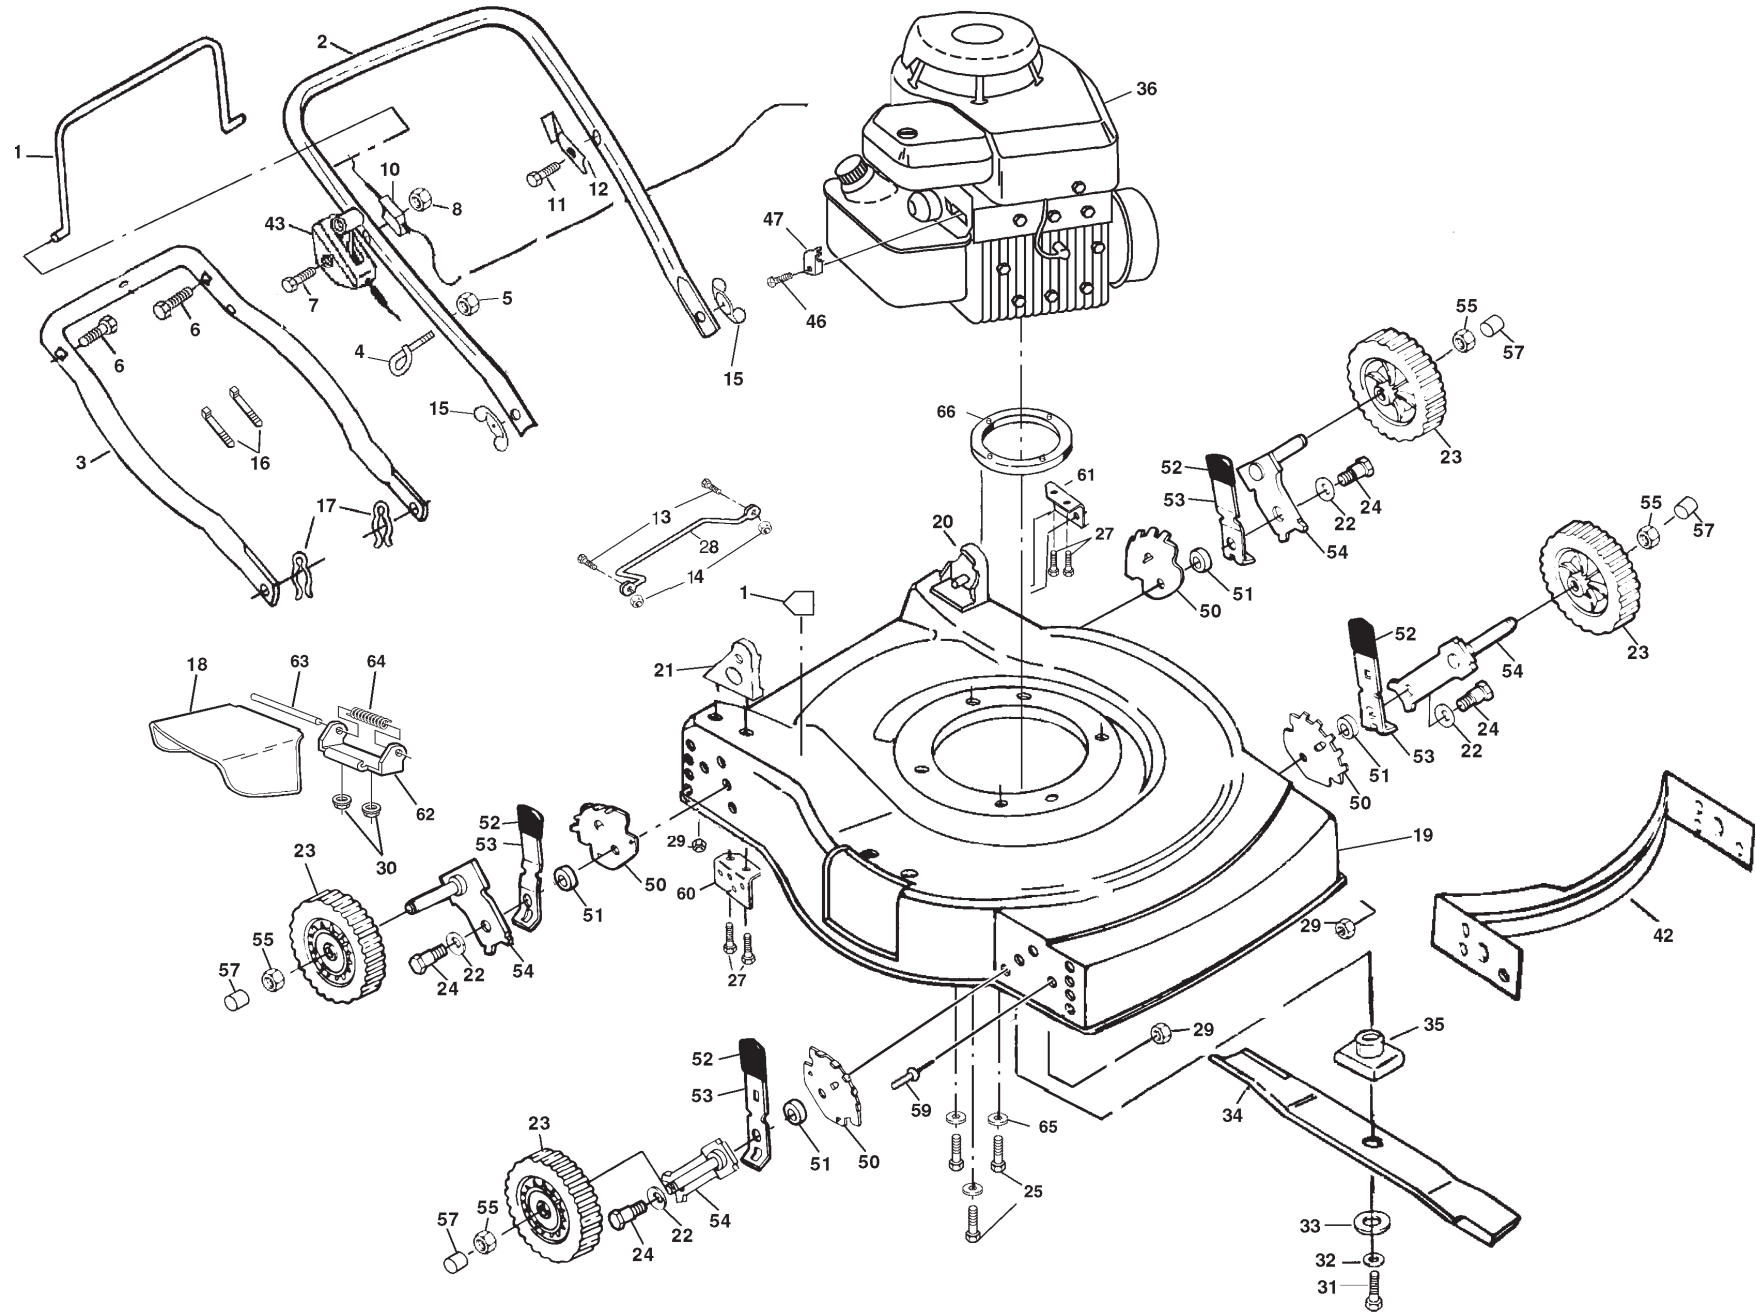

## ROTARY LAWN MOWER - - MODEL NUMBER JET50 (JET50Q) - PRODUCT NUMBER 954 17 00-32

KEY NO.	PART NO.	DESCRIPTION
1	532 13 16-96	Control Bar
2	532 16 87-30	Upper Handle
3	532 15 34-06	Lower Handle
4	532 17 95-85	Rope Guide
5	532 06 36-01	Locknut 1/4-20
6	532 13 19-59	Handle Bolt 5/16-18 x 1-3/4
7	532 14 49-29	Hex Washer Head Screw 1/4-20 x 2.12
8	532 13 20-04	Nut, Hex 1/4-20
10	532 13 08-61	Engine Zone Control Cable
11	532 75 00-97	Hex Washer Head Screw #10-24 x 1/2
12	532 12 51-62	Up-Stop Bracket
13	532 08 58-25	Screw
14	532 06 91-80	Nut
15	532 12 86-38	Steel Wingnut 5/16-18
16	532 06 64-26	Wire Tie
17	532 05 17-93	Hairpin Cotter
18	532 75 01-49	Discharge Guard
19	532 18 08-61	Housing Assembly Kit (Includes #42)
20	532 17 09-77	Handle Bracket Assembly (Left)
21	532 17 09-75	Handle Bracket Assembly (Right)
22	532 06 23-35	Belleville Washer
23	532 80 00-60	Wheel & Tire Assembly
24	532 14 27-48	Shoulder Bolt
25	532 85 09-99	Hex Head Thread Rolling Screw 3/8-16 x 2
27	532 14 97-41	Thread Cutting Screw 5/16-18 x 3/4
28	532 15 41-47	Foot Guard
29	532 75 15-92	Locknut 3/8-16
30	532 06 36-01	Nut 1/4-20
31	532 85 10-84	Hex Head Screw 3/8-24 x 1-3/8 Gr. 8
32	532 85 02-63	Helical Lockwasher 3/8
33	532 85 10-74	Hardened Washer

**NOTE:** All component dimensions given in U.S. inches.  
1 inch = 25.4 mm

\* Order parts from engine manufacturer