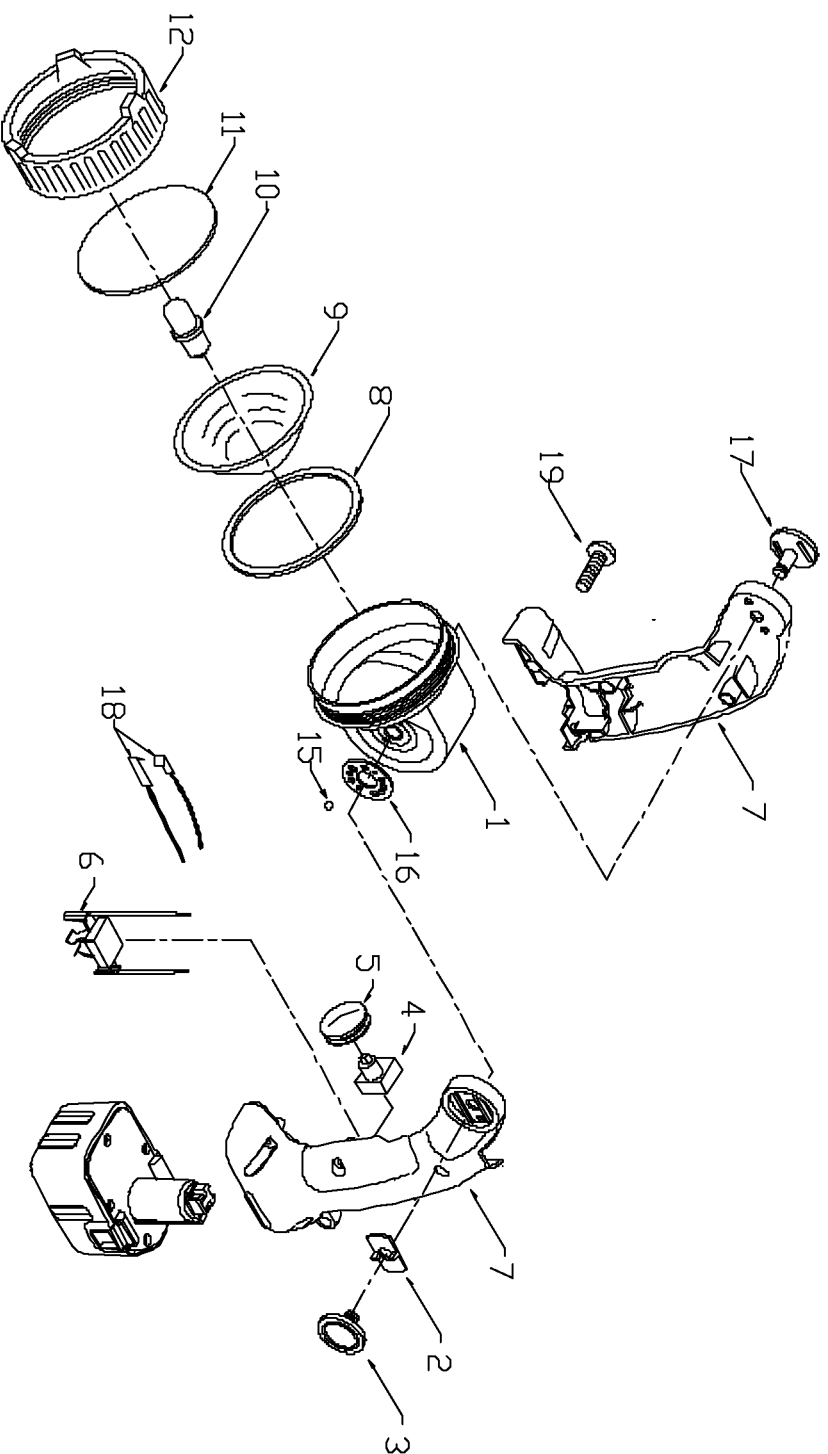

PORTER-CABLE FLASHLIGHT 12VDC

WARNING: Electrical repairs should only be attempted by trained repairmen. Contact the nearest Porter-Cable Service Center or other

861

Parts List for J-861 Type 1

| Item Number | Part Number | Description | Qty Required |
|-------------|-------------|---------------------|--------------|
| 1 | 000000-00 | No Longer Available | 1 |
| 2 | 000000-00 | No Longer Available | 1 |
| 3 | 000000-00 | No Longer Available | 1 |
| 4 | 000000-00 | No Longer Available | 1 |
| 5 | 889010 | SWITCH COVER | 1 |
| 6 | 889016 | CONTACT PLATE | 1 |
| 7 | 000000-00 | No Longer Available | 1 |
| 8 | 000000-00 | No Longer Available | 1 |
| 9 | 000000-00 | No Longer Available | 1 |
| 10 | DW9043 | 12V LIGHT BULB | 1 |
| 11 | 000000-00 | No Longer Available | 1 |
| 12 | 889004 | LENS NUT | 1 |
| 15 | 000000-00 | No Longer Available | 1 |
| 16 | 000000-00 | No Longer Available | 1 |
| 17 | 000000-00 | No Longer Available | 1 |
| 18 | 000000-00 | No Longer Available | 1 |
| 19 | 888993 | SCREW | 1 |
| 20 | 000000-00 | No Longer Available | 1 |