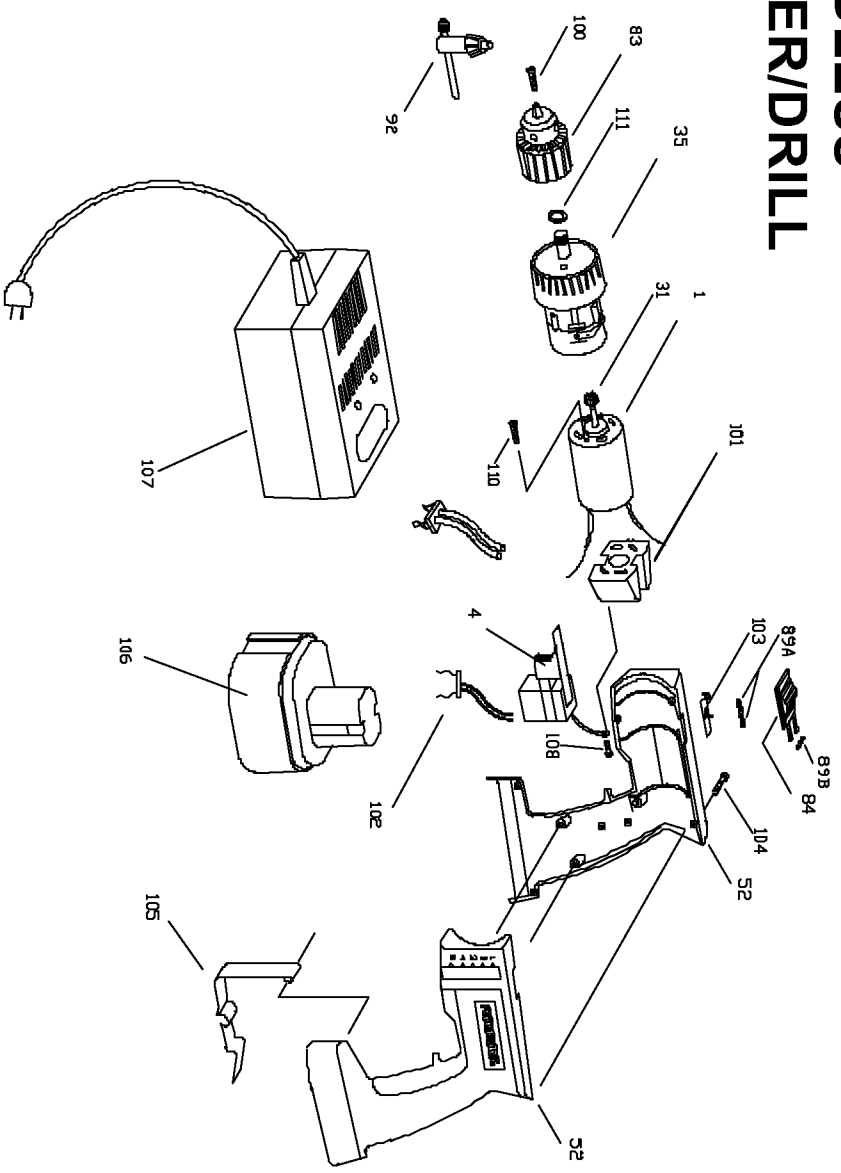

# PORTER-CABLE CORDLESS DRIVER/DRILL

**WARNING:** Electrical repairs should only be attempted by trained repairmen. Contact the nearest Porter-Cable Service Center or other competent repair center.

**852**

## Parts List for J-852 Type 1

Item Number	Part Number	Description	Qty Required
1	000000-00	No Longer Available	1
4	698955	SWITCH ASSY	1
31	875359	PINION GEAR	1
35	882673	SHIFT YOKE	1
35	875358	GEAR BOX/CLUTCH ASSY	1
52	000000-00	No Longer Available	1
52	882673	SHIFT YOKE	1
83	692074	CHUCK PKG.	1
84	692074	CHUCK PKG.	1
89	000000-00	No Longer Available	1
89	000000-00	No Longer Available	1
92	826226	KEY	1
100	875380	SCREW	1
101	000000-00	No Longer Available	1
102	698948	CONTACT/LEAD ASSY	1
103	874393	LINK	1
104	888993	SCREW	10
105	698946	CLIP	1
106	000000-00	No Longer Available	1
107	000000-00	No Longer Available	1
108	000000-00	No Longer Available	1
110	000000-00	No Longer Available	1
111	698159	SPACER	1
856	698950	BIT	1
856	000000-00	No Longer Available	1
861	000000-00	No Longer Available	1
861	000000-00	No Longer Available	1