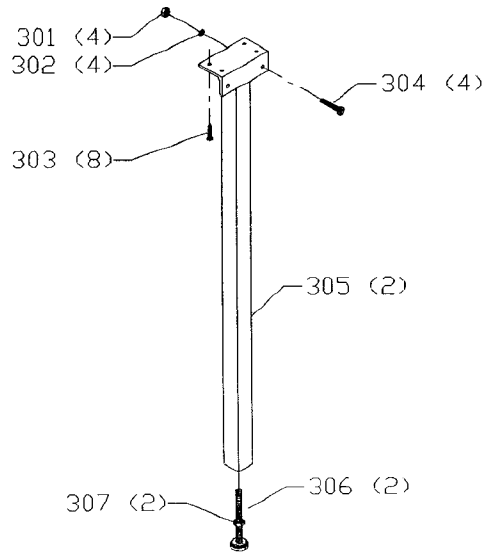

BIESEMEYER® UNIVERSAL T-SQUARE®

FENCE SYSTEMS

MODEL 78-930 28" CAPACITY

MODEL 78-931 40" CAPACITY

MODEL 78-935 52" CAPACITY

CS-12

Part No. 1349986

Revised 3-3-99

78-929 RIGHT EXTENSION TABLE - 28" FENCE SYSTEM
78-934 RIGHT EXTENSION TABLE - 40" FENCE SYSTEM
78-938 RIGHT EXTENSION TABLE - 52" FENCE SYSTEM

78-951 STEEL SUPPORT LEGS (SET OF 2)

78-941 36" T-SQUARE[®] AUXILIARY FENCE

Parts List for J-78-935 Type 1

Item Number	Part Number	Description	Qty Required
1	000000-00	No Longer Available	1
2	000000-00	No Longer Available	1
3	000000-00	No Longer Available	1
4	1352033S	SCREW	2
4	000000-00	No Longer Available	2
5	1352034S	WASHER	2
6	1350017S	CURSOR	1
7	000000-00	No Longer Available	1
8	1350156S	NAMEPLATE	1
8	1350156S	NAMEPLATE	1
9	1350277S	BOLT	1
10	1350278S	SPECIAL SCREW	1
11	000000-00	No Longer Available	1
12	1350050S	KNOB	1
13	1352600	FOOT ASSM HS CAM DE	1
14	1350279S	LOCK NUT	1
15	1350280S	LOCK NUT	1
17	1350051S	GLIDE PAD	2
18	1350492S	SET SCREW	2
19	1350079S	DECAL	1
20	1350019S	GLIDE PAD	2
29	1350282	SCREW	4
30	000000-00	No Longer Available	4
31	491957-00	LOCK WASHER	4
32	1350284S	HEX NUT	4
33	1350285S	SCREW	3
33	000000-00	No Longer Available	3

Parts List for J-78-935 Type 1

Item Number	Part Number	Description	Qty Required
34	1350286S	FLAT WASHER	3
35	1350288S	LOCK WASHER	3
36	1350287S	HEX NUT	3
37	000000-00	No Longer Available	1
37	000000-00	No Longer Available	1
37	1350135	REAR RAIL - 52	1
38	1350289	SCREW	6
39	000000-00	No Longer Available	6
40	1350284S	HEX NUT	6
41	000000-00	No Longer Available	1
41	000000-00	No Longer Available	1
41	000000-00	No Longer Available	1
42	79-056	12FT R-TAPE	1
42	79-056	12FT R-TAPE	1
43	1350284S	HEX NUT	6
44	491957-00	LOCK WASHER	6
45	000000-00	No Longer Available	6
46	1350282	SCREW	6
47	1350291S	HEX NUT	3
48	1350288S	LOCK WASHER	3
49	1350286S	FLAT WASHER	3
50	000000-00	No Longer Available	3
51	1350291S	HEX NUT	1
52	1350288S	LOCK WASHER	1
53	1350286S	FLAT WASHER	1
54	1350124S	SWITCH BRACKET	1
55	1350292S	SCREW	1