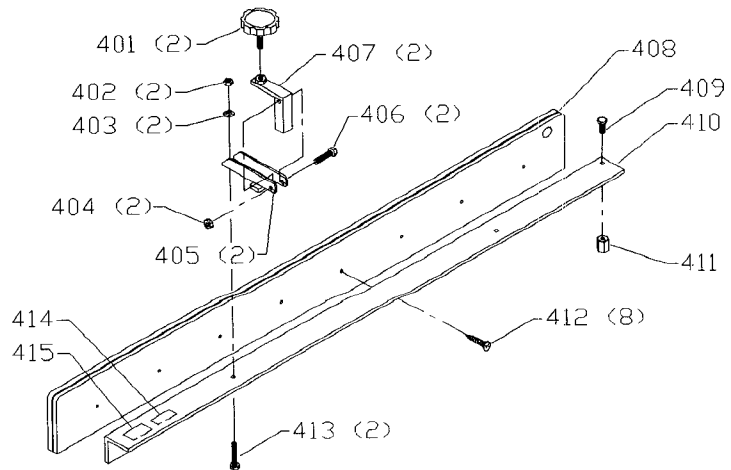

BIESEMEYER® UNIVERSAL T-SQUARE®

FENCE SYSTEMS

MODEL 78-930 28" CAPACITY

MODEL 78-931 40" CAPACITY

MODEL 78-935 52" CAPACITY

CS-12

Part No. 1349986

Revised 3-3-99

78-929 RIGHT EXTENSION TABLE - 28" FENCE SYSTEM
78-934 RIGHT EXTENSION TABLE - 40" FENCE SYSTEM
78-938 RIGHT EXTENSION TABLE - 52" FENCE SYSTEM

78-951 STEEL SUPPORT LEGS (SET OF 2)

78-941 36" T-SQUARE[®] AUXILIARY FENCE

Parts List for J-78-935 Type 1

Item Number	Part Number	Description	Qty Required
1	000000-00	No Longer Available	1
2	000000-00	No Longer Available	1
3	000000-00	No Longer Available	1
4	1352033S	SCREW	2
4	000000-00	No Longer Available	2
5	1352034S	WASHER	2
6	1350017S	CURSOR	1
7	000000-00	No Longer Available	1
8	1350156S	NAMEPLATE	1
8	1350156S	NAMEPLATE	1
9	1350277S	BOLT	1
10	1350278S	SPECIAL SCREW	1
11	000000-00	No Longer Available	1
12	1350050S	KNOB	1
13	1352600	FOOT ASSM HS CAM DE	1
14	1350279S	LOCK NUT	1
15	1350280S	LOCK NUT	1
17	1350051S	GLIDE PAD	2
18	1350492S	SET SCREW	2
19	1350079S	DECAL	1
20	1350019S	GLIDE PAD	2
29	1350282	SCREW	4
30	000000-00	No Longer Available	4
31	491957-00	LOCK WASHER	4
32	1350284S	HEX NUT	4
33	1350285S	SCREW	3
33	000000-00	No Longer Available	3

Parts List for J-78-935 Type 1

Item Number	Part Number	Description	Qty Required
34	1350286S	FLAT WASHER	3
35	1350288S	LOCK WASHER	3
36	1350287S	HEX NUT	3
37	000000-00	No Longer Available	1
37	000000-00	No Longer Available	1
37	1350135	REAR RAIL - 52	1
38	1350289	SCREW	6
39	000000-00	No Longer Available	6
40	1350284S	HEX NUT	6
41	000000-00	No Longer Available	1
41	000000-00	No Longer Available	1
41	000000-00	No Longer Available	1
42	79-056	12FT R-TAPE	1
42	79-056	12FT R-TAPE	1
43	1350284S	HEX NUT	6
44	491957-00	LOCK WASHER	6
45	000000-00	No Longer Available	6
46	1350282	SCREW	6
47	1350291S	HEX NUT	3
48	1350288S	LOCK WASHER	3
49	1350286S	FLAT WASHER	3
50	000000-00	No Longer Available	3
51	1350291S	HEX NUT	1
52	1350288S	LOCK WASHER	1
53	1350286S	FLAT WASHER	1
54	1350124S	SWITCH BRACKET	1
55	1350292S	SCREW	1