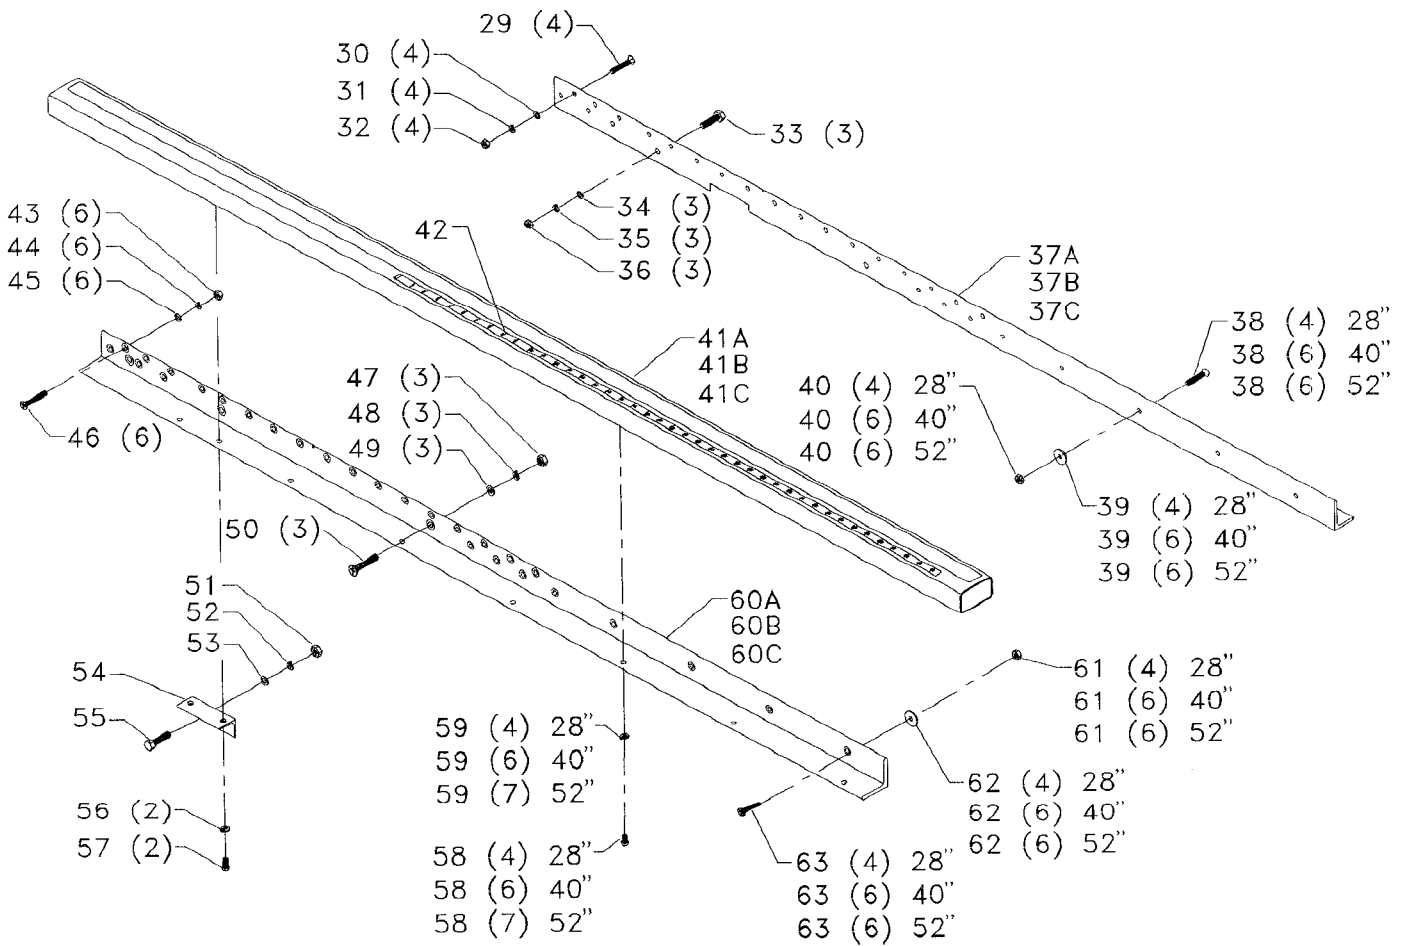

BIESEMEYER® UNIVERSAL T-SQUARE®

FENCE SYSTEMS

MODEL 78-930 28" CAPACITY

MODEL 78-931 40" CAPACITY

MODEL 78-935 52" CAPACITY

CS-12

Part No. 1349986

Revised 3-3-99

78-929 RIGHT EXTENSION TABLE - 28" FENCE SYSTEM
78-934 RIGHT EXTENSION TABLE - 40" FENCE SYSTEM
78-938 RIGHT EXTENSION TABLE - 52" FENCE SYSTEM

78-951 STEEL SUPPORT LEGS (SET OF 2)

78-941 36" T-SQUARE[®] AUXILIARY FENCE

Parts List for J-78-935 Type 1

Item Number	Part Number	Description	Qty Required
1	000000-00	No Longer Available	1
2	000000-00	No Longer Available	1
3	000000-00	No Longer Available	1
4	1352033S	SCREW	2
4	000000-00	No Longer Available	2
5	1352034S	WASHER	2
6	1350017S	CURSOR	1
7	000000-00	No Longer Available	1
8	1350156S	NAMEPLATE	1
8	1350156S	NAMEPLATE	1
9	1350277S	BOLT	1
10	1350278S	SPECIAL SCREW	1
11	000000-00	No Longer Available	1
12	1350050S	KNOB	1
13	1352600	FOOT ASSM HS CAM DE	1
14	1350279S	LOCK NUT	1
15	1350280S	LOCK NUT	1
17	1350051S	GLIDE PAD	2
18	1350492S	SET SCREW	2
19	1350079S	DECAL	1
20	1350019S	GLIDE PAD	2
29	1350282	SCREW	4
30	000000-00	No Longer Available	4
31	491957-00	LOCK WASHER	4
32	1350284S	HEX NUT	4
33	1350285S	SCREW	3
33	000000-00	No Longer Available	3

Parts List for J-78-935 Type 1

Item Number	Part Number	Description	Qty Required
34	1350286S	FLAT WASHER	3
35	1350288S	LOCK WASHER	3
36	1350287S	HEX NUT	3
37	000000-00	No Longer Available	1
37	000000-00	No Longer Available	1
37	1350135	REAR RAIL - 52	1
38	1350289	SCREW	6
39	000000-00	No Longer Available	6
40	1350284S	HEX NUT	6
41	000000-00	No Longer Available	1
41	000000-00	No Longer Available	1
41	000000-00	No Longer Available	1
42	79-056	12FT R-TAPE	1
42	79-056	12FT R-TAPE	1
43	1350284S	HEX NUT	6
44	491957-00	LOCK WASHER	6
45	000000-00	No Longer Available	6
46	1350282	SCREW	6
47	1350291S	HEX NUT	3
48	1350288S	LOCK WASHER	3
49	1350286S	FLAT WASHER	3
50	000000-00	No Longer Available	3
51	1350291S	HEX NUT	1
52	1350288S	LOCK WASHER	1
53	1350286S	FLAT WASHER	1
54	1350124S	SWITCH BRACKET	1
55	1350292S	SCREW	1