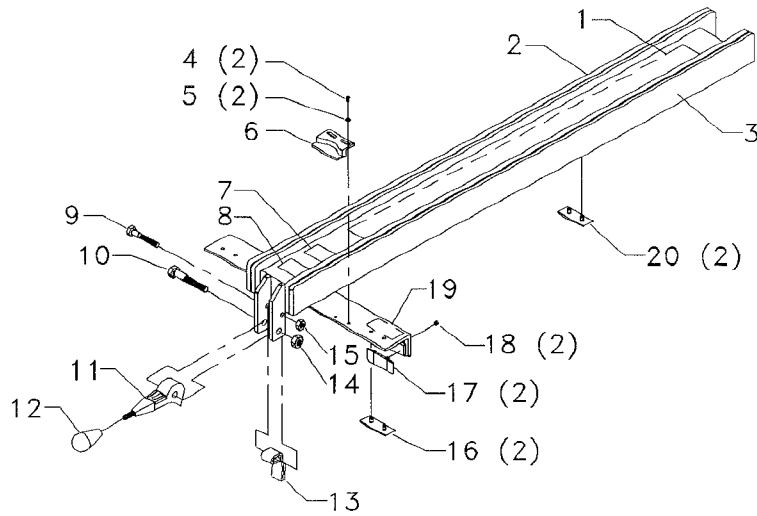

BIESEMEYER® UNIVERSAL T-SQUARE®

FENCE SYSTEMS

MODEL 78-930 28" CAPACITY

MODEL 78-931 40" CAPACITY

MODEL 78-935 52" CAPACITY

CS-12

Part No. 1349986

Revised 3-3-99

78-929 RIGHT EXTENSION TABLE - 28" FENCE SYSTEM
78-934 RIGHT EXTENSION TABLE - 40" FENCE SYSTEM
78-938 RIGHT EXTENSION TABLE - 52" FENCE SYSTEM

78-951 STEEL SUPPORT LEGS (SET OF 2)

78-941 36" T-SQUARE[®] AUXILIARY FENCE

Parts List for J-78-935 Type 1

Item Number	Part Number	Description	Qty Required
1	000000-00	No Longer Available	1
2	000000-00	No Longer Available	1
3	000000-00	No Longer Available	1
4	1352033S	SCREW	2
4	000000-00	No Longer Available	2
5	1352034S	WASHER	2
6	1350017S	CURSOR	1
7	000000-00	No Longer Available	1
8	1350156S	NAMEPLATE	1
8	1350156S	NAMEPLATE	1
9	1350277S	BOLT	1
10	1350278S	SPECIAL SCREW	1
11	000000-00	No Longer Available	1
12	1350050S	KNOB	1
13	1352600	FOOT ASSM HS CAM DE	1
14	1350279S	LOCK NUT	1
15	1350280S	LOCK NUT	1
17	1350051S	GLIDE PAD	2
18	1350492S	SET SCREW	2
19	1350079S	DECAL	1
20	1350019S	GLIDE PAD	2
29	1350282	SCREW	4
30	000000-00	No Longer Available	4
31	491957-00	LOCK WASHER	4
32	1350284S	HEX NUT	4
33	1350285S	SCREW	3
33	000000-00	No Longer Available	3

Parts List for J-78-935 Type 1

Item Number	Part Number	Description	Qty Required
34	1350286S	FLAT WASHER	3
35	1350288S	LOCK WASHER	3
36	1350287S	HEX NUT	3
37	000000-00	No Longer Available	1
37	000000-00	No Longer Available	1
37	1350135	REAR RAIL - 52	1
38	1350289	SCREW	6
39	000000-00	No Longer Available	6
40	1350284S	HEX NUT	6
41	000000-00	No Longer Available	1
41	000000-00	No Longer Available	1
41	000000-00	No Longer Available	1
42	79-056	12FT R-TAPE	1
42	79-056	12FT R-TAPE	1
43	1350284S	HEX NUT	6
44	491957-00	LOCK WASHER	6
45	000000-00	No Longer Available	6
46	1350282	SCREW	6
47	1350291S	HEX NUT	3
48	1350288S	LOCK WASHER	3
49	1350286S	FLAT WASHER	3
50	000000-00	No Longer Available	3
51	1350291S	HEX NUT	1
52	1350288S	LOCK WASHER	1
53	1350286S	FLAT WASHER	1
54	1350124S	SWITCH BRACKET	1
55	1350292S	SCREW	1