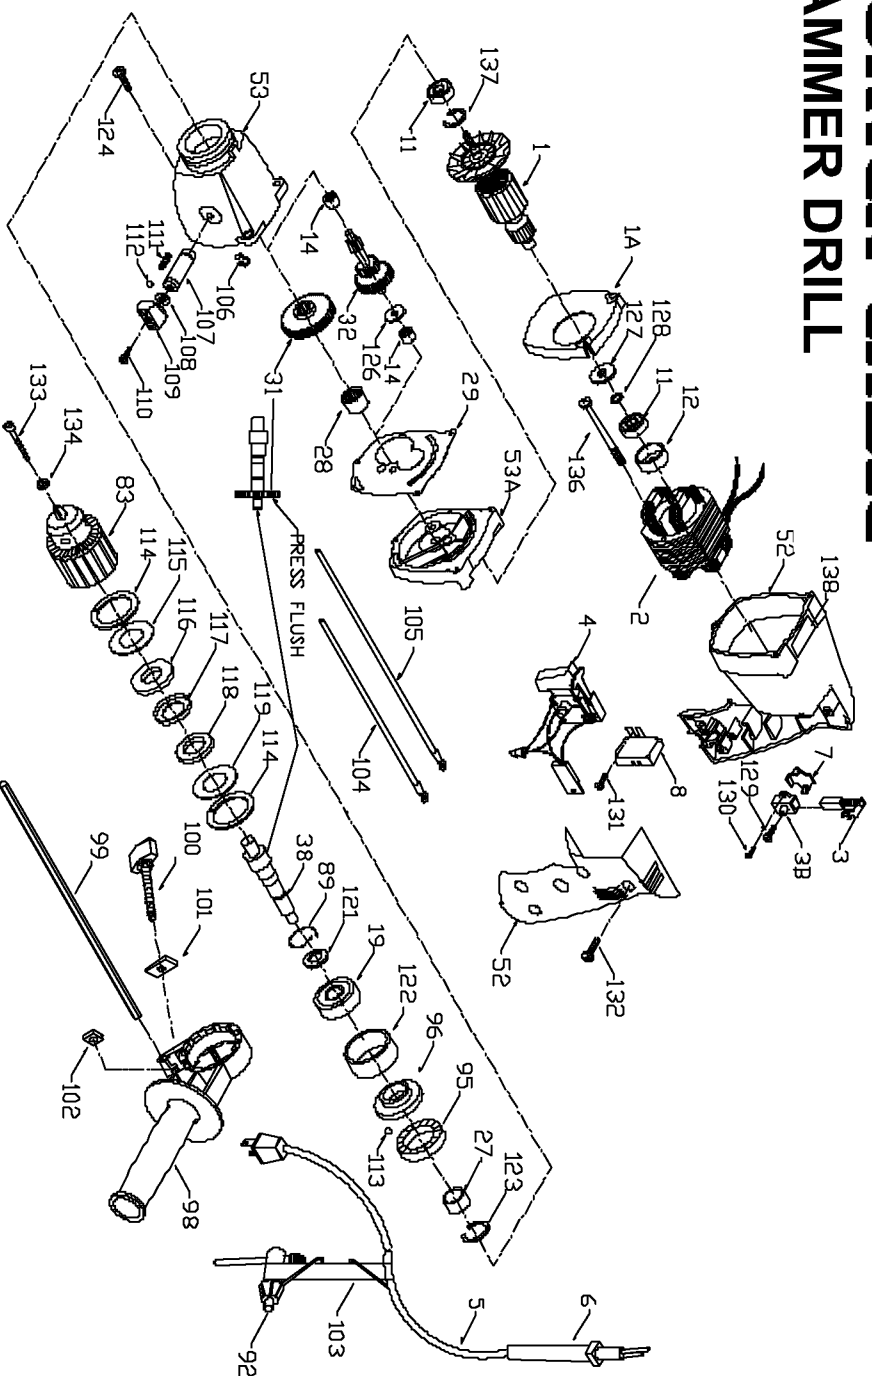

## Parts List for J-7739 Type 2

Item Number	Part Number	Description	Qty Required
1	872511	ARMATURE	1
1	000000-00	No Longer Available	1
1	699173	FAN	1
2	000000-00	No Longer Available	1
3	875785	BRUSH	2
3	698657	BRUSH HOLDER	2
4	873498	SWITCH	1
5	695854	CORDSET	1
6	810716	RELIEVER	1
7	698071	INSULATOR	1
8	698027	ENCLOSURE-TRIAC	1
11	330003-85	BEARING	3
12	884737	NUT	10
12	694432	BEARING MOUNT	3
14	330004-00	BEARING,NEEDLE	3
19	883095	BEARING	3
27	697966	SLEEVE	1
28	000000-00	No Longer Available	1
29	697976	GASKET	1
31	872924	GEAR	1
32	872518	IDLER GEAR ASSY	1
38	697954	SPINDLE SHAFT	1
52	000000-00	No Longer Available	1
53	000000-00	No Longer Available	1
53	000000-00	No Longer Available	1
83	697396	CHUCK	1
89	000000-00	No Longer Available	10

## Parts List for J-7739 Type 2

Item Number	Part Number	Description	Qty Required
92	875134	CHUCK KEY	1
95	888637	STATIONARY RATCHET	1
96	000000-00	No Longer Available	1
98	698650	AUX HANDLE	1
99	698992	DEPTH ROD	1
100	698722	CLAMP KNOB	1
101	698652	CLAMP PLATE	1
103	842323	WRENCH HOLDER	1
104	000000-00	No Longer Available	1
105	000000-00	No Longer Available	1
106	697965	RET RING	10
107	875393	ACTUATOR SHAFT	1
108	698074	SEAL	1
109	881187	KNOB H/D	1
110	881937	SCREW & WASHER	10
111	872721	SPRING	10
112	852483	BALL	1
113	844322	BALL	13
114	000000-00	No Longer Available	10
115	697975	SEAL RETAINER	1
116	697974	FELT SEAL	1
117	697973	SEAL CUP	1
118	697972	RUBBER SEAL	1
119	697979	WASHER	10
121	000000-00	No Longer Available	10
122	698687	SPACER	10
123	000000-00	No Longer Available	10

## Parts List for J-7739 Type 2

Item Number	Part Number	Description	Qty Required
124	882256	SCREW	10
126	698059	THRUST WASHER	10
127	695893	WASHER	10
128	849328	SPACER	10
129	858008	SCREW	10
130	864136	SCREW	10
131	802848	SCREW	10
132	879678	SCREW	10
133	879181	SCREW	10
134	802430	LOCKWASHER	10
136	695185	FIELD SCREW	10
137	847564	SNAP RING	10
138	000000-00	No Longer Available	1
800	879751	LUBRICANT 4 LBS	1
861	000000-00	No Longer Available	1