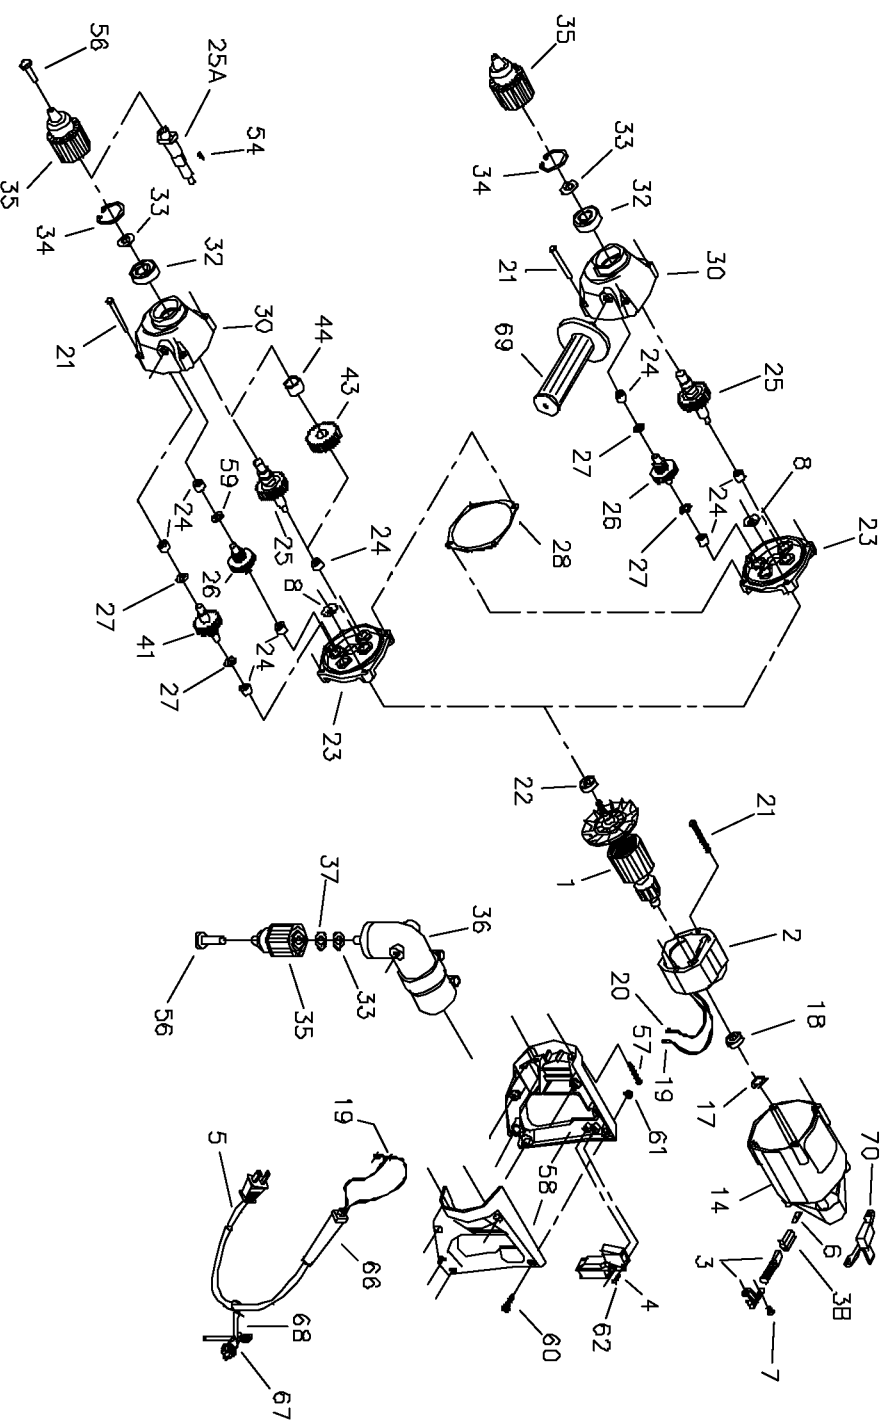

PORTER-CABLE “D” HANDLE DRILLS

WARNING: Electrical repairs should only be attempted by trained repairmen. Contact the nearest Porter-Cable Service Center or other competent repair center.

- 7551
- 7552
- 7553
- 7554
- 7556

Parts List for J-7554 Type 4

Item Number	Part Number	Description	Qty Required
1	865654	ARMATURE 115V	1
1	878904SV	FAN	1
1	878904SV	FAN	1
2	875579	FIELD	1
3	874289	BRUSH & RETAINER ASY	2
3	865323	BRUSH HOLDER	2
4	872236	SWITCH	1
5	A10193	CORDSET	1
6	865321	BRUSH INSULATOR	2
7	802848	SCREW	10
8	865653	SLINGER	1
14	000000-00	No Longer Available	1
17	842610	SPRING-PRELOAD	1
18	855284	BEARING	3
19	862450	TERMINAL	1
20	849314	TERM	1
21	882704	SCREW	10
22	330003-17	BEARING,BALL	3
23	000000-00	No Longer Available	1
24	838073	BEARING	3
25	878243	SPINDLE KIT	1
26	D865312	GEAR & SHAFT AS	1
27	847769	WASHER	10
28	877281	GASKET	1
30	868060	GEAR HSG ASSY	1
32	865119SV	BALL BEARING	3
33	892251	SPACER	10

Parts List for J-7554 Type 4

Item Number	Part Number	Description	Qty Required
34	000000-00	No Longer Available	10
34	802426	RING	10
35	865344	CHUCK	1
36	000000-00	No Longer Available	1
37	873579	BRASS WASHER	10
41	D866973	IDLER ASSY	1
43	D865639	GEAR	1
44	866524	SPACER	1
54	878563	KEY	1
56	885157	SCREW	1
57	900826	SCREW	10
58	000000-00	No Longer Available	1
60	802589	SCREW	10
61	862641	NUT	10
62	859227	SCREW	10
66	901266	STRAIN RELIEVER	1
67	875134	CHUCK KEY	1
68	842323	WRENCH HOLDER	1
69	695146	HANDLE	1
70	695077	MOUNTING BRKET TRIAC	1
71	873574	WRENCH OPEN END	1
72	873580	PIN WRENCH (5079)	1
73	000000-00	No Longer Available	1
800	801945	TUBE GREASE	1
800	000000-00	No Longer Available	1
861	899179	CARRYING CASE	1