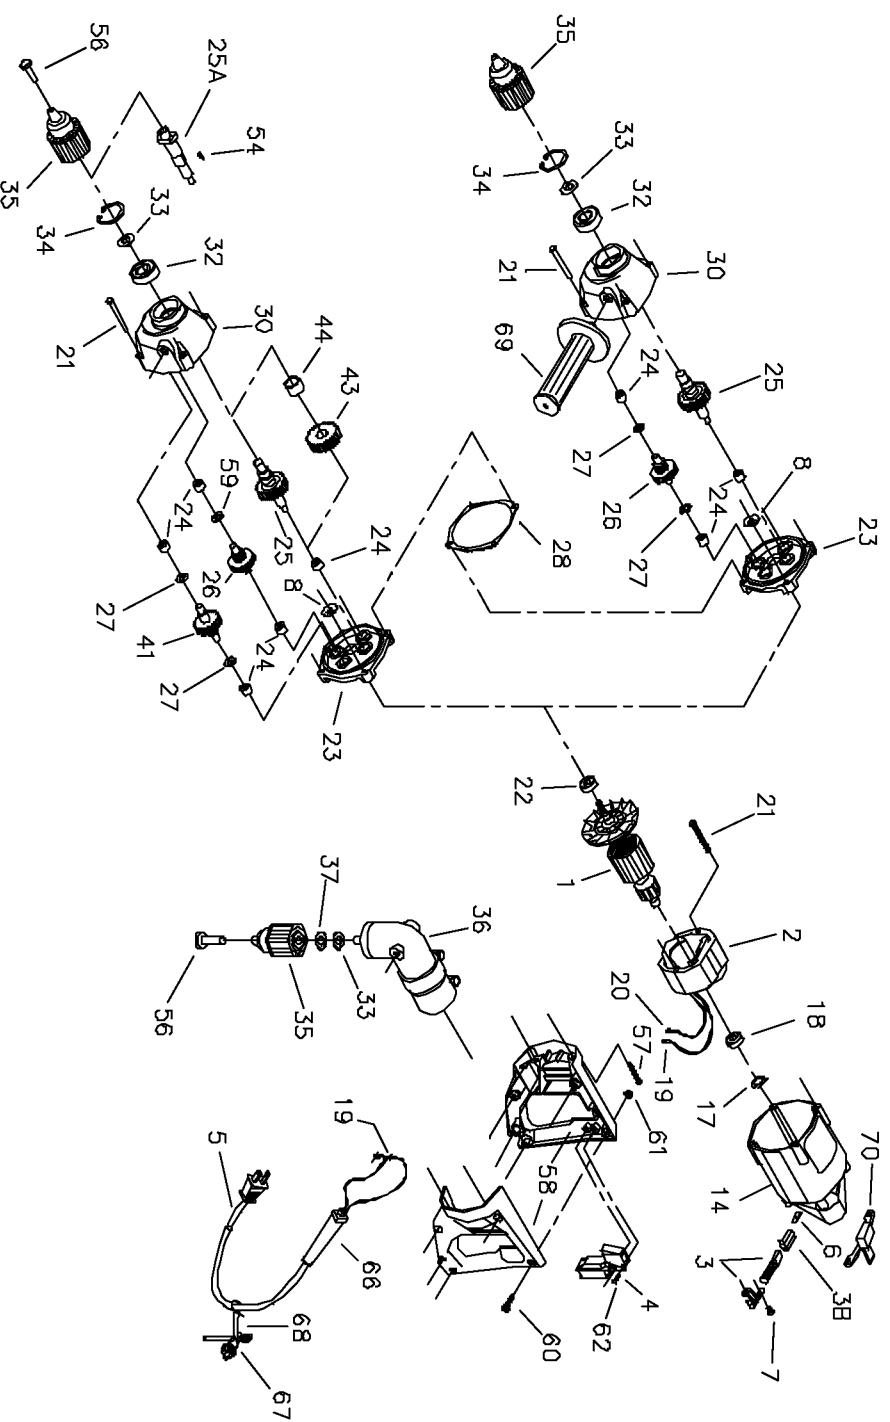

PORTER-CABLE “D” HANDLE DRILLS

WARNING: Electrical repairs should only be attempted by trained repairmen. Contact the nearest Porter-Cable Service Center or other competent repair center.

- 7551
- 7552
- 7553
- 7554
- 7556

Parts List for J-7554 Type 1

Item Number	Part Number	Description	Qty Required
1	865654	ARMATURE 115V	1
1	878904SV	FAN	1
1	878904SV	FAN	1
2	875579	FIELD	1
3	874289	BRUSH & RETAINER ASY	2
3	865323	BRUSH HOLDER	2
4	000000-00	No Longer Available	1
4	872575	SWITCH KIT	1
5	A10193	CORDSET	1
6	865321	BRUSH INSULATOR	2
7	802848	SCREW	10
8	865653	SLINGER	1
14	000000-00	No Longer Available	1
17	842610	SPRING-PRELOAD	1
18	855284	BEARING	3
19	862450	TERMINAL	1
20	849314	TERM	1
21	882704	SCREW	10
22	330003-17	BEARING,BALL	3
23	000000-00	No Longer Available	1
24	838073	BEARING	3
25	000000-00	No Longer Available	1
26	D865312	GEAR & SHAFT AS	1
27	847769	WASHER	10
28	877281	GASKET	1
30	868060	GEAR HSG ASSY	1
32	865119SV	BALL BEARING	3

Parts List for J-7554 Type 1

Item Number	Part Number	Description	Qty Required
33	865772	RING	2
34	000000-00	No Longer Available	10
34	802426	RING	10
35	861970	CHUCK	1
36	000000-00	No Longer Available	1
37	873579	BRASS WASHER	10
41	D866973	IDLER ASSY	1
43	D865639	GEAR	1
44	866524	SPACER	1
54	878563	KEY	1
56	840046	SCREW	1
57	900826	SCREW	10
58	000000-00	No Longer Available	1
60	802589	SCREW	10
61	862641	NUT	10
62	859227	SCREW	10
66	901266	STRAIN RELIEVER	1
67	875134	CHUCK KEY	1
68	842323	WRENCH HOLDER	1
69	695146	HANDLE	1
70	695077	MOUNTING BRKET TRIAC	1
72	873580	PIN WRENCH (5079)	1
73	000000-00	No Longer Available	1
800	801945	TUBE GREASE	1
800	000000-00	No Longer Available	1
861	899179	CARRYING CASE	1