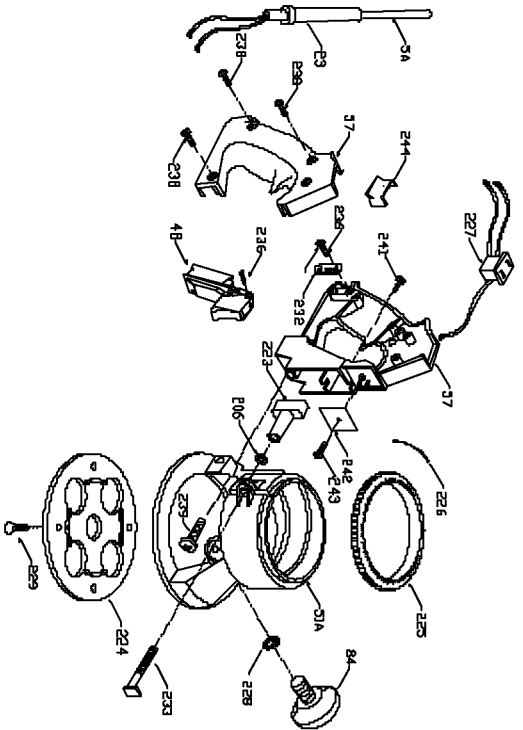

120V OR 220V  
WIRING DIAGRAM

## Parts List for J-7537 Type 1

Item Number	Part Number	Description	Qty Required
1	881083	ARMATURE (220)	1
1	874474	ARMATURE	1
1	875931	FAN	1
2	000000-00	No Longer Available	1
2	874475	FIELD	1
3	N031634	BRUSH	2
3	698844	BRUSH HOLDER	2
4	873227	ROCKER SWITCH	1
4	873222	PLATE	1
4	876774	SWITCH	1
4	694010	SCREW	10
5	875691	CORDSET	1
5	879884	CORD	1
5	698855	CORD	1
5	683784	TERMINAL	2
5	330079-98	CORD/10FT/14-2SJ	1
6	698874	BRUSH INSULATOR	2
7	698872	SPRING	10
8	882703	SCREW	10
10	852310	SCREW	10
11	330003-75	BEARING, BALL	3
11	146555-01	BEARING, BALL	3
15	698811	BRG RETAINER	3
23	810716	RELIEVER	1
51	A22802	BASE	1
51	698869	BASE	1
52	877297	MOTOR HOUSING	1

## Parts List for J-7537 Type 1

Item Number	Part Number	Description	Qty Required
52	A23246	LOWER HOUSING ASSY	1
52	A22442	TOP CAP	1
57	876335	HANDLE SET	1
81	859069	PLUG	1
83	698807	CHUCK	1
83	5140103-66	COLLET ASSY.	1
83	42950	1/2 INCH COLLET ASSY	1
83	876671	COLLET 1/2 INCH	1
83	875893	COLLET NUT	1
83	823030	SNAP-RING	1
84	875050	KNOB	1
88	892778	SCREW	10
94	899411	SCREW	10
122	872520	SCREW	10
206	823374	WASHER	10
206	823374	WASHER	10
210	800980	PIN	4
217	849819	SCREW	10
219	874845	BUSHING KIT	1
219	874514	SCREW	10
220	872766	SPRING-STRAIN RELVR	1
221	A22709	OPEN-END WRENCH	1
221	A22709	OPEN-END WRENCH	1
222	689032	CONNECTOR	1
223	874582	CLAMP KNOB	1
224	695870	BASE-SUB	1
225	698867	DEPTH ADJUST RING	1

## Parts List for J-7537 Type 1

Item Number	Part Number	Description	Qty Required
226	800941	SPRING	10
227	698826	RECEPTACLE	1
228	802425	WASHER	10
229	800539	SCREW	10
232	861434	CORD CLAMP	1
233	685526	SCREW	2
236	882703	SCREW	10
238	859384	SCREW	10
239	685526	SCREW	2
239	694126	SCREW	10
241	878262	SCREW	10
242	694681	COVER	1
243	882183	SCREW	10
243	698883	INSERT	2
245	000000-00	No Longer Available	1