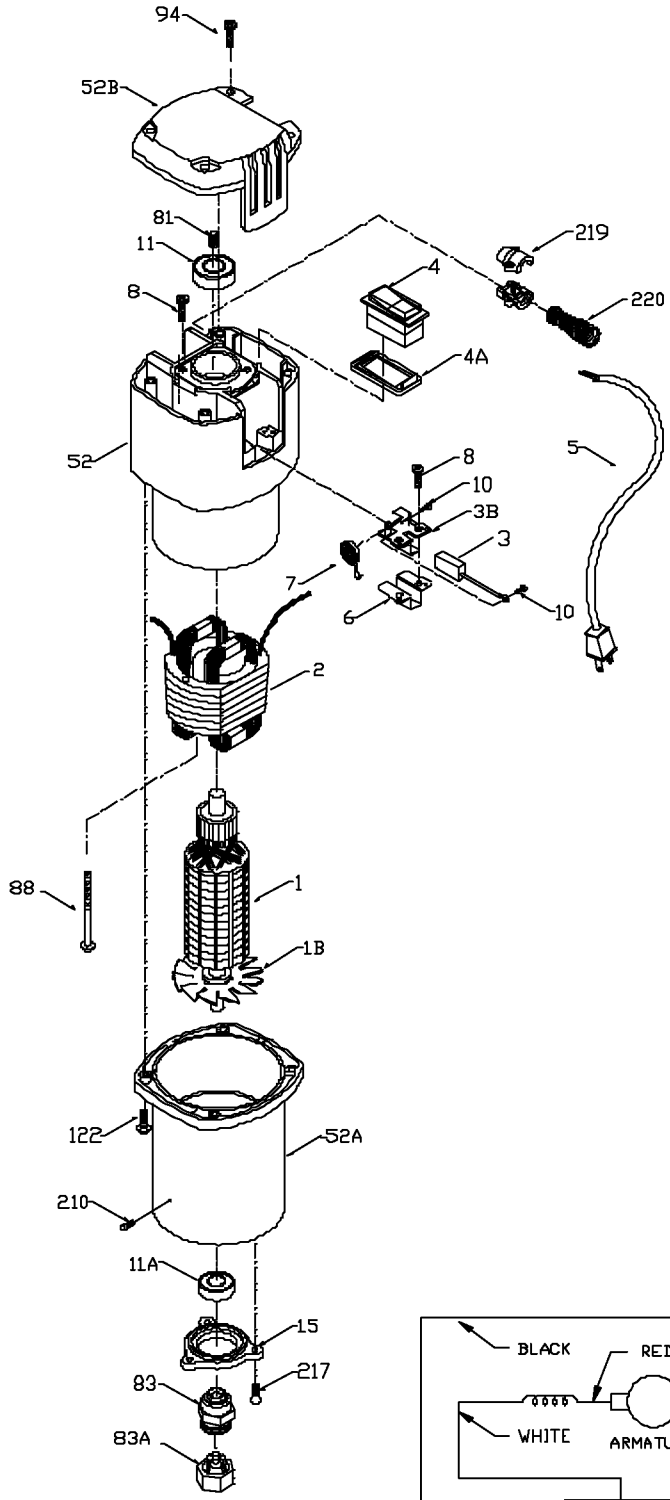

120V OR 220V  
WIRING DIAGRAM

## Parts List for J-7537 Type 1

Item Number	Part Number	Description	Qty Required
1	881083	ARMATURE (220)	1
1	874474	ARMATURE	1
1	875931	FAN	1
2	000000-00	No Longer Available	1
2	874475	FIELD	1
3	N031634	BRUSH	2
3	698844	BRUSH HOLDER	2
4	873227	ROCKER SWITCH	1
4	873222	PLATE	1
4	876774	SWITCH	1
4	694010	SCREW	10
5	875691	CORDSET	1
5	879884	CORD	1
5	698855	CORD	1
5	683784	TERMINAL	2
5	330079-98	CORD/10FT/14-2SJ	1
6	698874	BRUSH INSULATOR	2
7	698872	SPRING	10
8	882703	SCREW	10
10	852310	SCREW	10
11	330003-75	BEARING, BALL	3
11	146555-01	BEARING, BALL	3
15	698811	BRG RETAINER	3
23	810716	RELIEVER	1
51	A22802	BASE	1
51	698869	BASE	1
52	877297	MOTOR HOUSING	1

## Parts List for J-7537 Type 1

Item Number	Part Number	Description	Qty Required
52	A23246	LOWER HOUSING ASSY	1
52	A22442	TOP CAP	1
57	876335	HANDLE SET	1
81	859069	PLUG	1
83	698807	CHUCK	1
83	5140103-66	COLLET ASSY.	1
83	42950	1/2 INCH COLLET ASSY	1
83	876671	COLLET 1/2 INCH	1
83	875893	COLLET NUT	1
83	823030	SNAP-RING	1
84	875050	KNOB	1
88	892778	SCREW	10
94	899411	SCREW	10
122	872520	SCREW	10
206	823374	WASHER	10
206	823374	WASHER	10
210	800980	PIN	4
217	849819	SCREW	10
219	874845	BUSHING KIT	1
219	874514	SCREW	10
220	872766	SPRING-STRAIN RELVR	1
221	A22709	OPEN-END WRENCH	1
221	A22709	OPEN-END WRENCH	1
222	689032	CONNECTOR	1
223	874582	CLAMP KNOB	1
224	695870	BASE-SUB	1
225	698867	DEPTH ADJUST RING	1

## Parts List for J-7537 Type 1

Item Number	Part Number	Description	Qty Required
226	800941	SPRING	10
227	698826	RECEPTACLE	1
228	802425	WASHER	10
229	800539	SCREW	10
232	861434	CORD CLAMP	1
233	685526	SCREW	2
236	882703	SCREW	10
238	859384	SCREW	10
239	685526	SCREW	2
239	694126	SCREW	10
241	878262	SCREW	10
242	694681	COVER	1
243	882183	SCREW	10
243	698883	INSERT	2
245	000000-00	No Longer Available	1