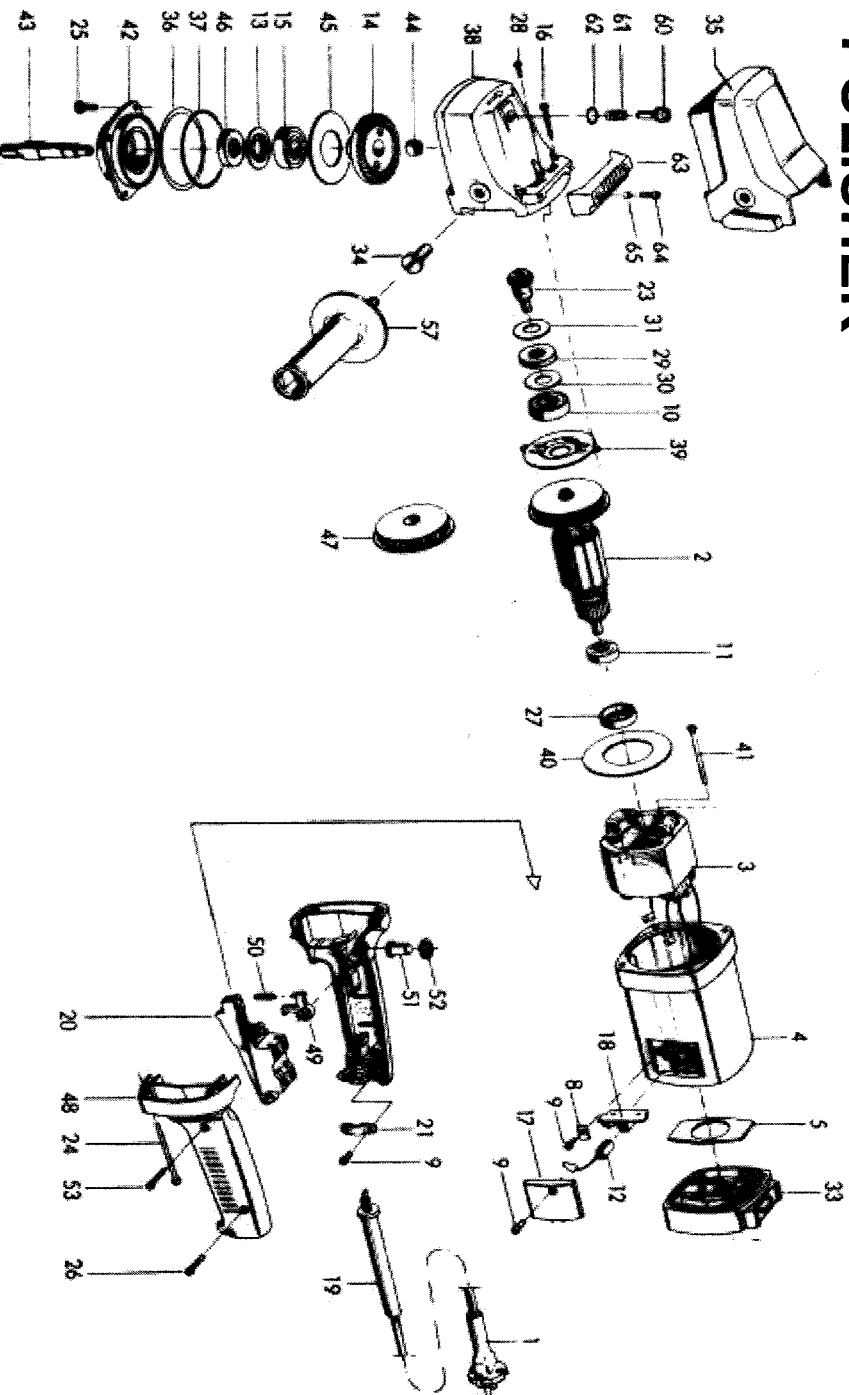

# PORTER-CABLE POLISHER

**WARNING:** Electrical repairs should only be attempted by trained repairmen. Contact the nearest Porter-Cable Service Center or other competent repair center

## Parts List for J-7420 Type 1

Item Number	Part Number	Description	Qty Required
1	N017151	CORDSET	1
1	N017151	CORDSET	1
2	211125	ARMATURE	1
3	261254	FIELD	1
4	205826	MOTOR HOUSING	1
5	206903	SEAL	1
8	194816	RETAINING CLIP	2
9	206245	SCREW	2
9	195715	SCREW	2
10	254442	BEARING	1
11	254443	BEARING	1
12	211710	BRUSH	2
13	102830	SEAL	1
14	320730	REPAIR KIT	1
15	214892	BEARING	1
16	205990	SCREW	4
17	205834	BRUSH COVER	2
18	205931	BRUSH HOLDER	2
19	103519	STRAIN RELIEVER	1
20	190012	BUFFER SWITCH	1
21	259982	CLAMP	1
21	116815	CORD CLAMP	1
23	320730	REPAIR KIT	1
24	209783	SCREW	4
25	105872	SCREW	4
26	203858	SCREW	4
27	257354	BEARING MOUNT	1

## Parts List for J-7420 Type 1

Item Number	Part Number	Description	Qty Required
28	258573	SCREW	10
29	160512	SEAL	1
30	160520	WASHER	4
31	160539	WASHER	4
33	201596	SCREW	4
33	213438	CONTROL MODULE	1
33	206784	COVER	1
34	211796	SCREW	10
35	259094	GEAR HOUSING COVER	1
36	000000-00	No Longer Available	1
36	176532	SHIM	1
37	176559	SEAL	1
38	301698	GEAR HOUSING	1
39	253460	BEARING RETAINER	1
40	176648	BAFFLE	1
41	196169	SCREW	10
42	176788	GEAR HSG COVER	1
43	213276	SPINDLE SHAFT	1
44	199141	BUSHING	1
45	176826	WASHER	1
46	176834	SEAL	1
47	207144	FAN	1
48	259100	HANDLE SET	1
49	189979	SWITCH LOCK	1
50	190004	LOCK SPRING	1
51	189987	PUSH BUTTON	1
52	189995	FELT RING	1

## Parts List for J-7420 Type 1

Item Number	Part Number	Description	Qty Required
53	195693	SCREW	4
57	253433	AUX HANDLE	1
60	250329	LOCK BUTTON	1
61	250589	SPRING	1
62	250266	SEAL	1
63	250694	TOOL REST	1
64	110140	SCREW	10
65	250708	SPACER	1
800	255691	GREASE	1
856	889195	BACKUP PAD	1
856	825571	SPACER	1
856	229733	BUSHING	1
856	889194	NUT	1