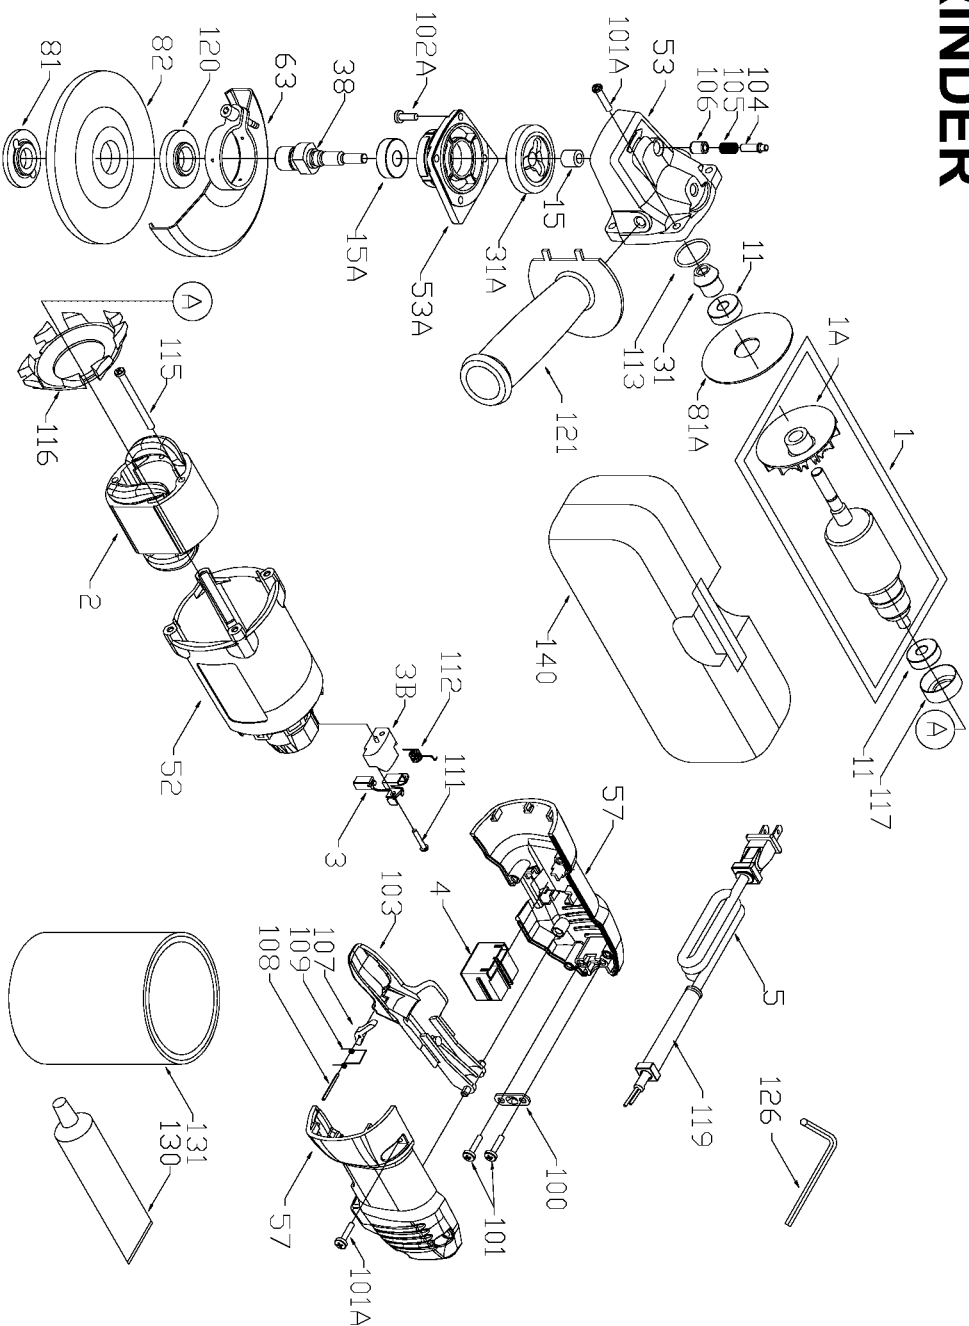

# PORTER-CABLE 4 1/2" RIGHT ANGLE GRINDER

**WARNING:** Electrical repairs should only be attempted by trained repairmen. Contact the nearest Porter-Cable Service Center or other competent repair center.

## 7416

## Parts List for J-7416 Type 1

Item Number	Part Number	Description	Qty Required
1	913187	ARMATURE	1
1	884248	ARMATURE FAN	1
2	000000-00	No Longer Available	1
3	884257	BRUSH HLDR/BRUSH ASY	2
3	690740	BRUSH HOLDER BASE	2
4	899787	SWITCH	1
5	330072-97	CORD/10 FT/18-2	1
11	330003-85	BEARING	2
15	000000-00	No Longer Available	1
15	330003-17	BEARING,BALL	1
31	888241	PINION	1
31	000000-00	No Longer Available	1
38	000000-00	No Longer Available	1
52	911242	MOTOR HOUSING	1
53	000000-00	No Longer Available	1
53	910486	GEAR HOUSING	1
57	908626	HANDLE SET	1
63	000000-00	No Longer Available	1
63	000000-00	No Longer Available	1
81	884263	RETAINING NUT	1
81	886154	BRG RETAINER	1
82	884244	DISK(ABRASIVE)	1
100	861434	CORD CLAMP	1
101	882185	SCREW MACHINE STEEL	10
101	900826	SCREW	10
102	878262	SCREW	10
103	884242	SWITCH ACTUATOR	1

## Parts List for J-7416 Type 1

Item Number	Part Number	Description	Qty Required
104	892913	SPINDLE LOCK SHAFT	1
105	884259	SPRING	1
106	892914	CUP RETAINER	1
107	884265	LEVER	1
108	884266	PIN	1
109	884267	SPRING	1
111	879298	SCREW	10
112	868775	BRUSH SPRING	2
113	697029	O-RING	1
115	891012	SCREW	10
116	883145	BAFFLE	1
117	694432	BEARING MOUNT	1
119	810716	RELIEVER	1
120	887029	INNER FLANGE	1
121	000000-00	No Longer Available	1
126	884298	HEX WRENCH (4MM)	1
130	875914	TUBE GREASE	1
131	875667	LUBRICANT-4LBS	1
140	000000-00	No Longer Available	1