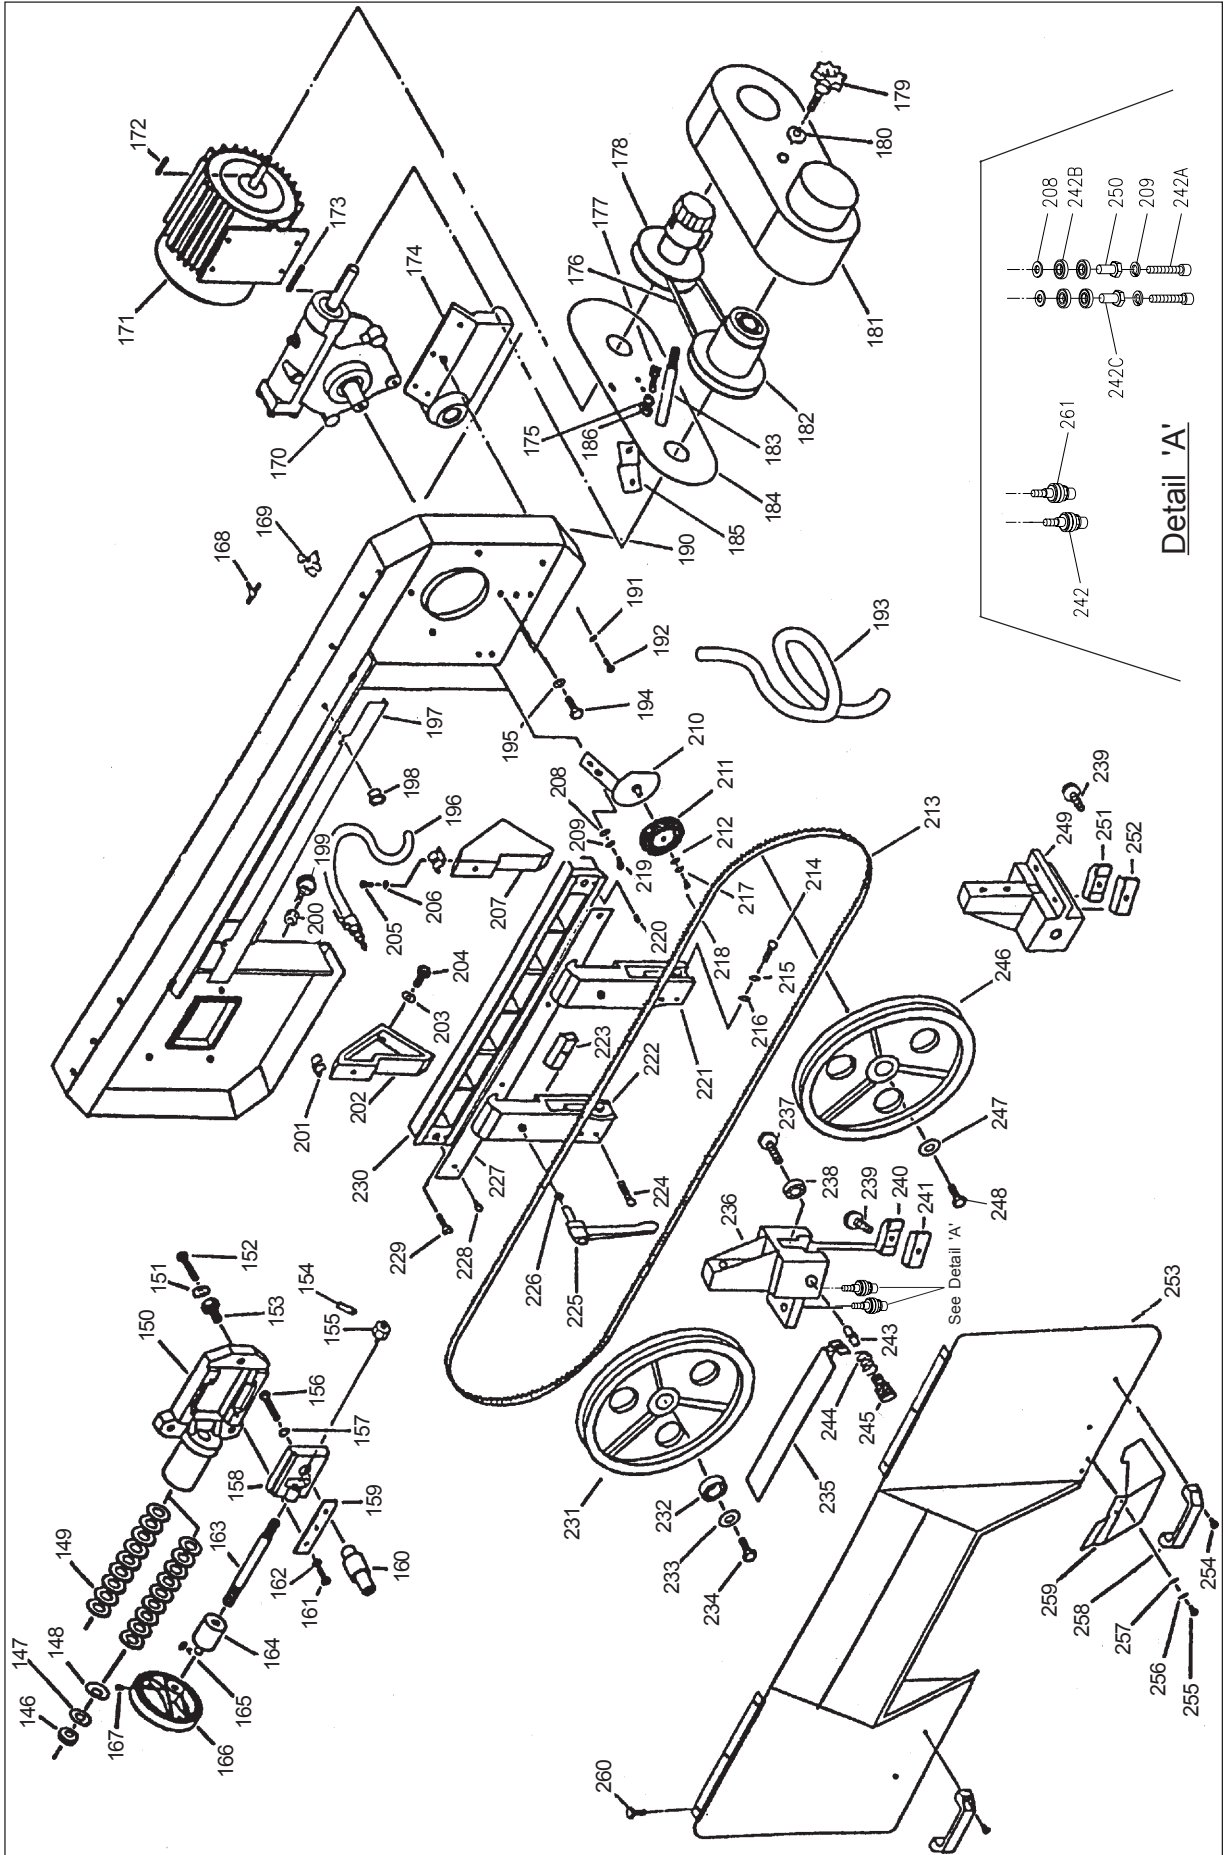

Exploded View – Saw Head - Model J-7060 Semi-Automatic Cut-Off Band Saw

Parts List – Saw Head - Model J-7060 Semi-Automatic Cut-Off Band Saw