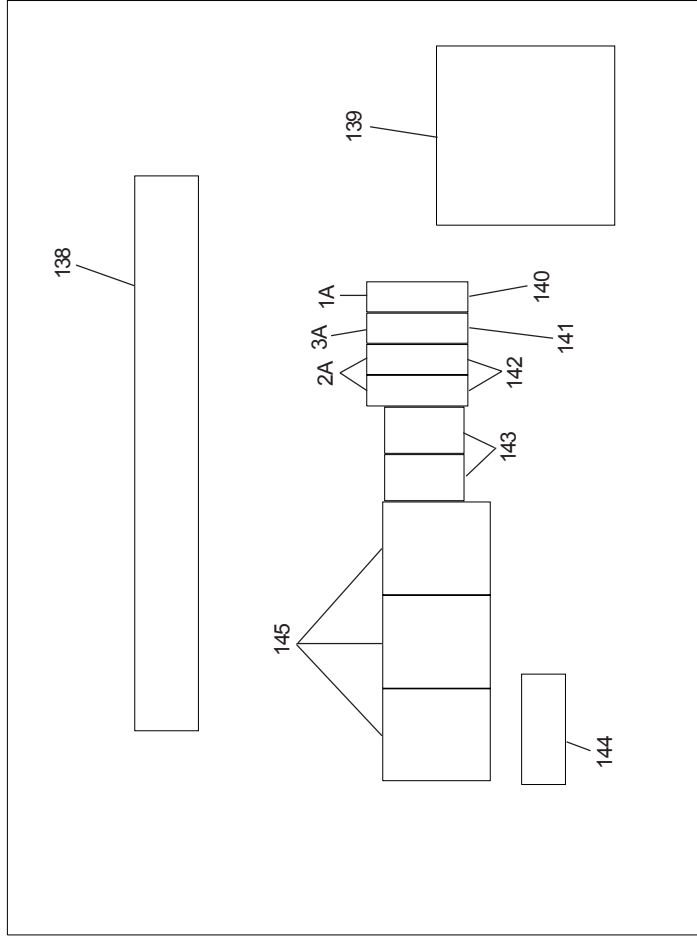

Operating Instructions and Parts Manual

20-inch x 20-inch Semi-Automatic Band Saw

Model J-7060

JET
427 New Sanford Road
LaVergne, Tennessee 37086
Ph.: 800-274-6848
www.jettools.com

Part No. M-414476
Revision B 06/2014
Copyright © 2014 JET

Exploded View – Saw Base - Model J-7060 Semi-Automatic Cut-Off Band

Saw

Parts List – Saw Base - Model J-7060 Semi-Automatic Cut-Off Band Saw, (Continued)

Ref No.	Part Number	Description	Qty
120	5512222	Screw, Pan Head (M6X15)	4
121	5512223	Valve, Relief	1
122	J-5512224	Plate, Cover	1
123	J-5512225	Box, Stationary	1
124	5512226	Screw (M8X16)	4
125	J-5512227	Plate, Sole	1
126	5512228	Screw (1/4X5/8 In.)	2
127	5512229	Bushing, Stationary Box	1
128	5512230	Collar	1
129	5512231	Screw (M5X8)	4
130	J-5512232	Rod, Control	1
131	5512228	Screw (1/4X5/8 In.)	2
132	5512234	Bushing, Control Box	1
133	5512235	Switch, Coolant	1
134	5512682	Emergency Stop	1
135	5512237	Switch, Stop	1
136	5512238	Switch, Start	1
137	5512681	Light, Power Indicator	1
138	5512240	Strip, Terminal	1
139	5512241	Transformer (3Ph)	1
140	5512242	Fuse 1A	1
142	5512243	Fuse 2A	2
141	5512244	Fuse 3A	1
143	5512245	Relay	2
144	5512246	Switch, Overload	1
145	5512247	Contact, Magnetic (3Ph)	3