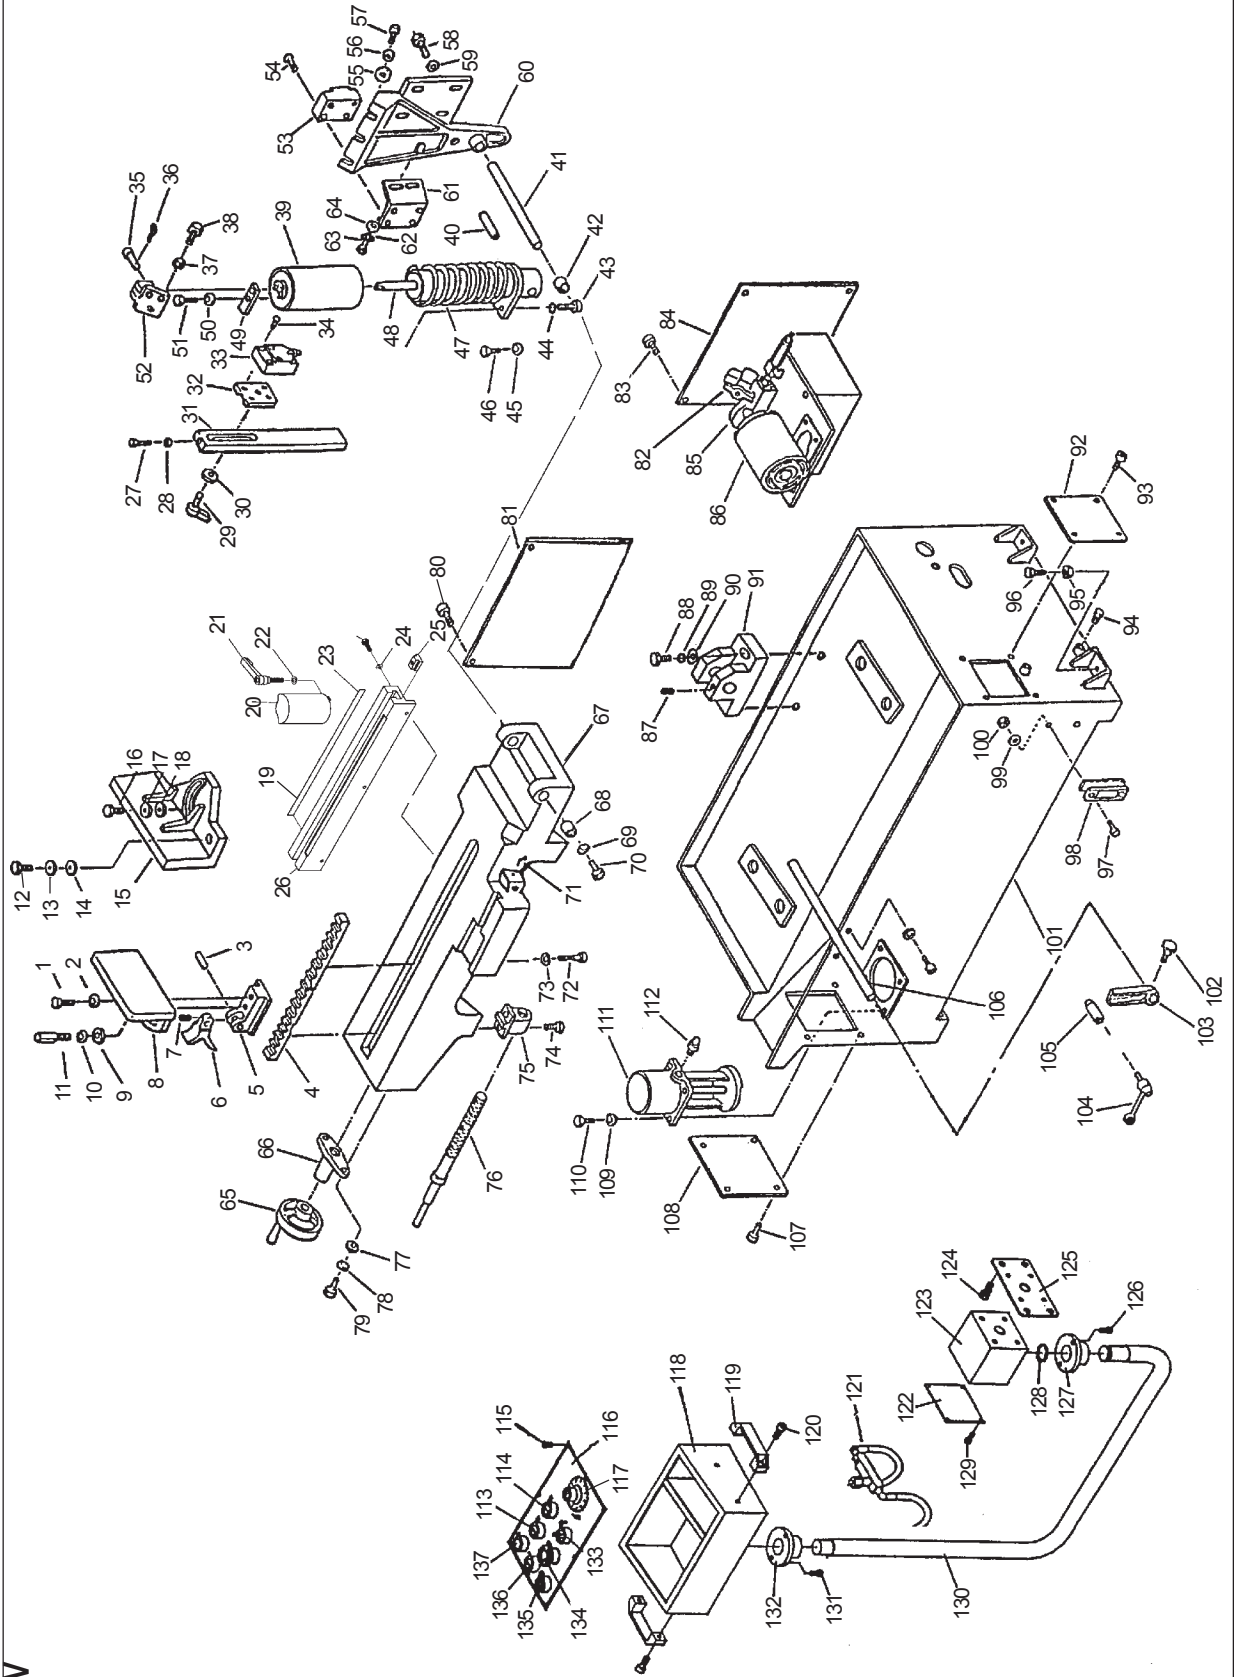

Operating Instructions and Parts Manual

20-inch x 20-inch Semi-Automatic Band Saw

Model J-7060

JET
427 New Sanford Road
LaVergne, Tennessee 37086
Ph.: 800-274-6848
www.jettools.com

Part No. M-414476
Revision B 06/2014
Copyright © 2014 JET

Exploded View – Saw Base - Model J-7060 Semi-Automatic Cut-Off Band

Saw

Parts List – Saw Base - Model J-7060 Semi-Automatic Cut-Off Band Saw, (Continued)

Ref No.	Part Number	Description	Qty
120	5512222	Screw, Pan Head (M6X15)	4
121	5512223	Valve, Relief	1
122	J-5512224	Plate, Cover	1
123	J-5512225	Box, Stationary	1
124	5512226	Screw (M8X16)	4
125	J-5512227	Plate, Sole	1
126	5512228	Screw (1/4X5/8 In.)	2
127	5512229	Bushing, Stationary Box	1
128	5512230	Collar	1
129	5512231	Screw (M5X8)	4
130	J-5512232	Rod, Control	1
131	5512228	Screw (1/4X5/8 In.)	2
132	5512234	Bushing, Control Box	1
133	5512235	Switch, Coolant	1
134	5512682	Emergency Stop	1
135	5512237	Switch, Stop	1
136	5512238	Switch, Start	1
137	5512681	Light, Power Indicator	1
138	5512240	Strip, Terminal	1
139	5512241	Transformer (3Ph)	1
140	5512242	Fuse 1A	1
142	5512243	Fuse 2A	2
141	5512244	Fuse 3A	1
143	5512245	Relay	2
144	5512246	Switch, Overload	1
145	5512247	Contact, Magnetic (3Ph)	3