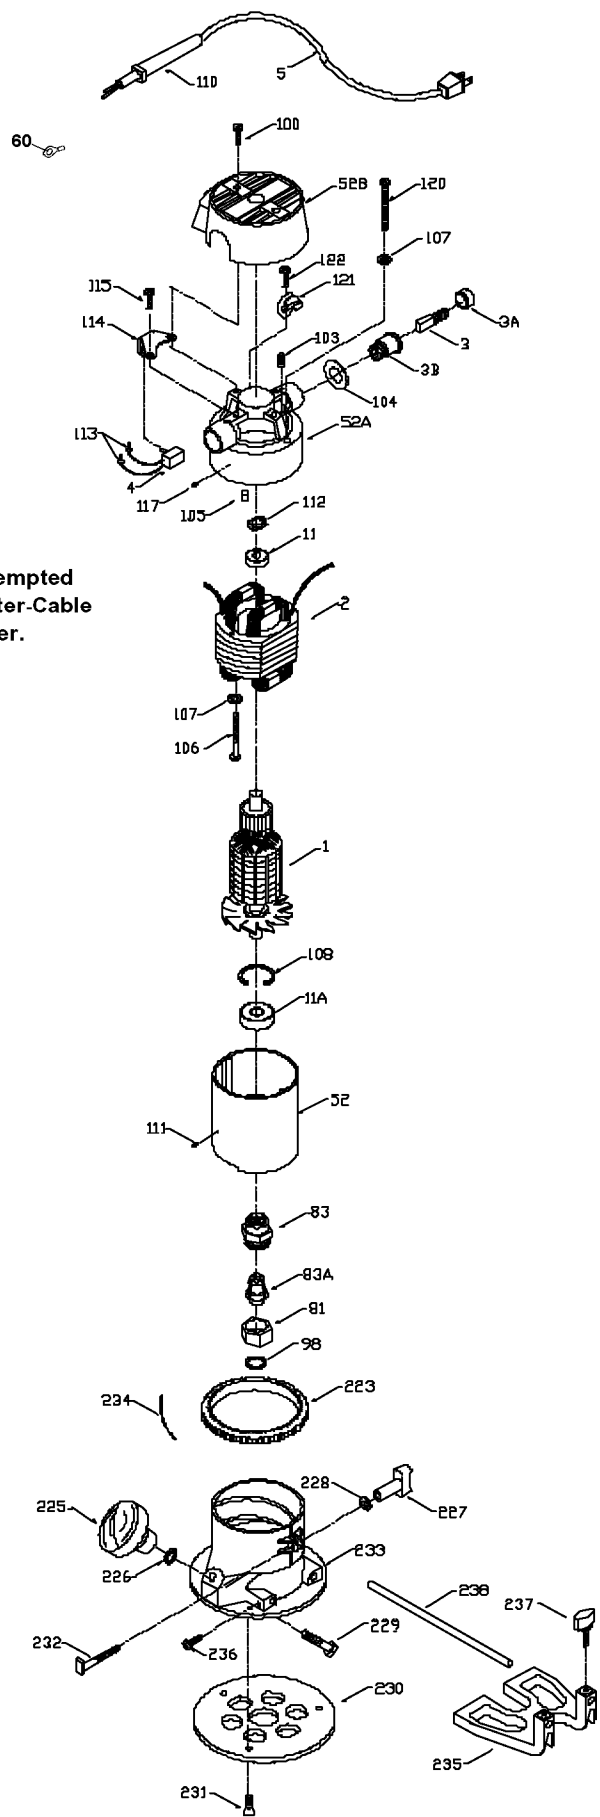

ROUTER

6302
6702
6902
513T6/T7

WARNING: Electrical repairs should only be attempted by trained repairmen. Contact the nearest Porter-Cable Service Center or other competent repair center.

120V WIRING DIAGRAM

230V WIRING DIAGRAM

Parts List for J-6702 Type 1

Item Number	Part Number	Description	Qty Required
1	874588	ARMATURE-220	1
1	000000-00	No Longer Available	1
1	000000-00	No Longer Available	1
2	874589	FIELD-220	1
2	000000-00	No Longer Available	1
2	803104	LEAD	1
3	N031652	BRUSH	2
3	803483	BRUSH CAP	2
3	873497	BRUSH HOLDER	2
4	842606SV	SWITCH	1
4	876320	SWITCH.	1
5	879758	CORD-EURO	1
5	A11126	CORDSET	1
11	855284	BEARING	3
11	858464	BEARING	3
52	903967SV	CASING & PINS FRONT	1
52	899192SV	REAR HOUSING	1
52	888727	MOTOR HOUSING CAP	1
60	849314	TERM	1
81	875893	COLLET NUT	1
83	42975	3/8 INCH COLLET ASSY	1
83	872793	CHUCK	1
83	42999	1/4 INCH COLLET ASSY	1
83	42975	3/8 INCH COLLET ASSY	1
83	42950	1/2 INCH COLLET ASSY	1
83	876671	COLLET 1/2 INCH	1
83	876669	COLLET 1/4 INCH	1

Parts List for J-6702 Type 1

Item Number	Part Number	Description	Qty Required
83	876670	COLLET 3/8 INCH	1
98	823030	SNAP-RING	10
100	878813	SCREW	10
103	804360	SCREW	10
104	803496	WASHER	10
105	842597	PLUG	1
106	838312	SCREW	10
108	802426	RING	10
111	800835	PIN	10
112	842610	SPRING-PRELOAD	10
113	682063	CONNECTOR VS	1
114	842598	BRACKET SWITCH	1
114	876396	BRACKET	1
115	802764	SCREW	10
117	801374	SCREW	10
120	681260	SCREW & WASHER	10
121	874137	CORD CLAMP	1
122	877817	SCREW	10
239	849314	TERM	1
241	696696	SCREW	10
856	A22709	OPEN-END WRENCH	1
856	883356	BIT	1
856	A22709	OPEN-END WRENCH	1
856	683157	WRENCH OPEN END	1
856	683157	WRENCH OPEN END	1
861	000000-00	No Longer Available	1
861	000000-00	No Longer Available	1

Parts List for J-6702 Type 1

Item Number	Part Number	Description	Qty Required
861	902829	CARRYING CASE	1
861	000000-00	No Longer Available	1