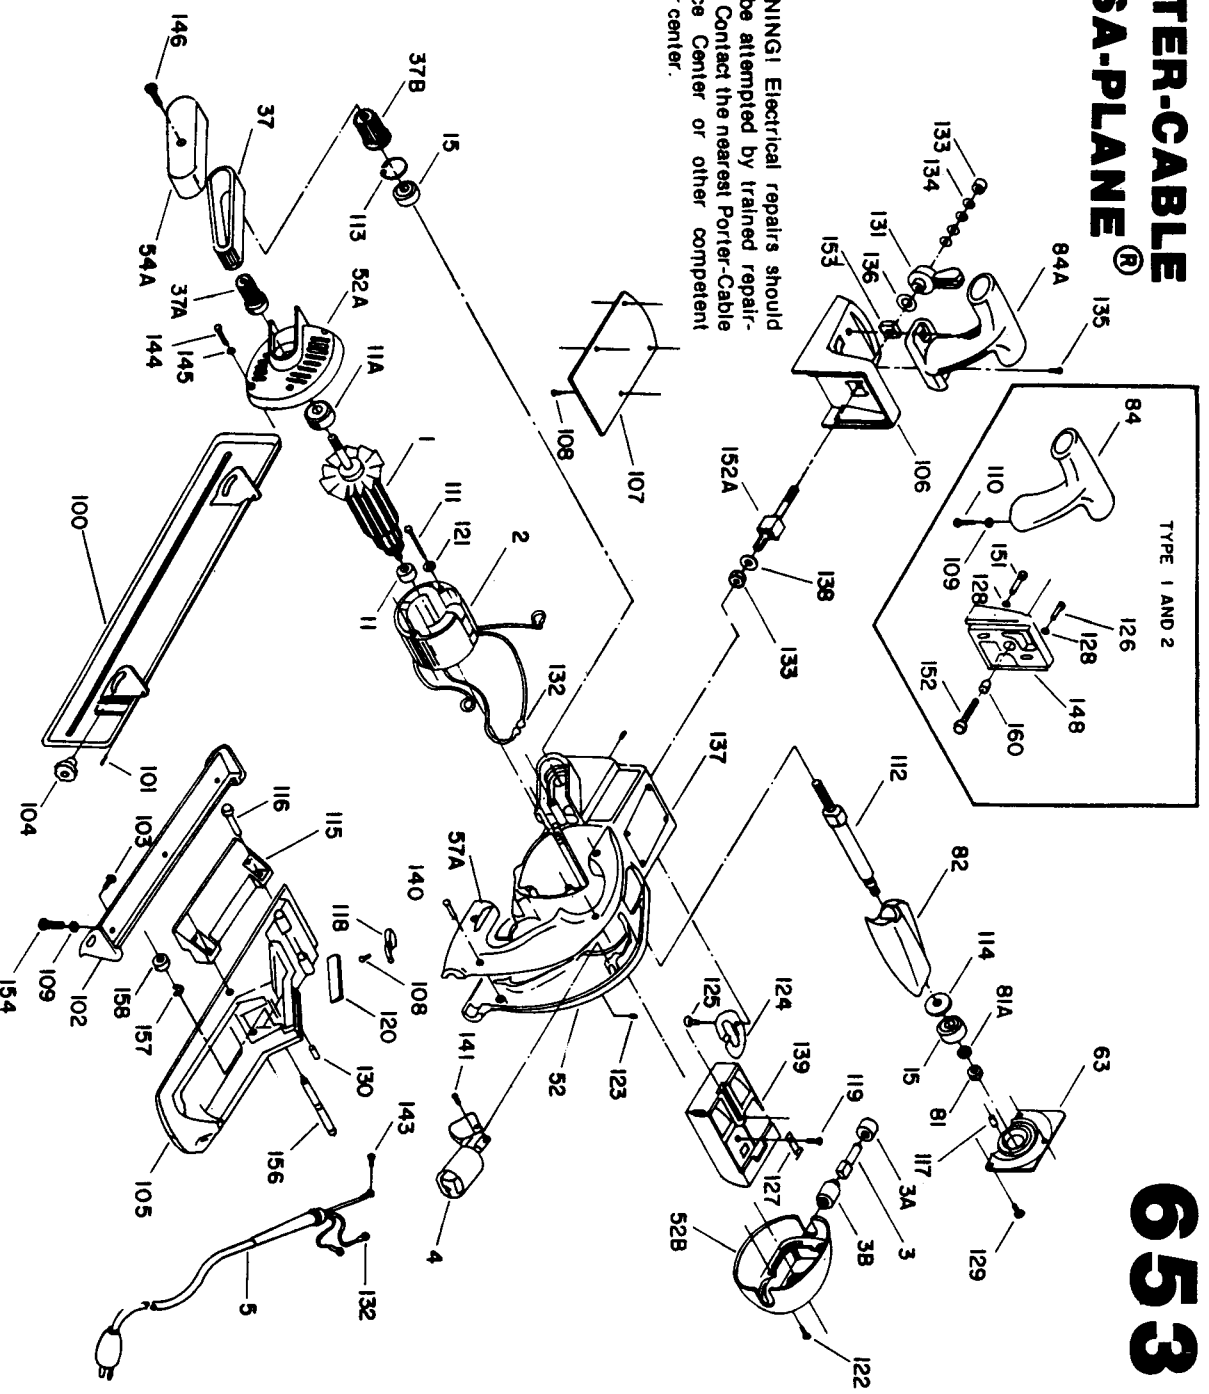

### Parts List for J-653 Type 3

Item Number	Part Number	Description	Qty Required
1	860999	ARMATURE 115V	1
1	000000-00	No Longer Available	1
1	000000-00	No Longer Available	1
2	861000	FIELD 115V	1
2	000000-00	No Longer Available	1
2	803104	LEAD	1
3	000000-00	No Longer Available	2
3	803483	BRUSH CAP	2
3	000000-00	No Longer Available	1
4	843156	SWITCH	1
5	875863	CORD	1
5	000000-00	No Longer Available	1
11	855284	BEARING	3
11	804218SV	BEARING	3
15	803876SV	BEARING	3
37	848023	BELT	1
37	810279	PULLEY	1
37	000000-00	No Longer Available	1
52	000000-00	No Longer Available	1
52	000000-00	No Longer Available	1
52	000000-00	No Longer Available	1
54	848076	COVER	1
57	000000-00	No Longer Available	1
63	000000-00	No Longer Available	1
81	801372	NUT	10
81	861720	WASHER	10
82	000000-00	No Longer Available	1

### Parts List for J-653 Type 3

Item Number	Part Number	Description	Qty Required
125	000000-00	No Longer Available	1
127	844648	SPRING CLIP	10
129	883485	SCREW	10
131	000000-00	No Longer Available	1
132	000000-00	No Longer Available	1
133	802315	NUT	10
134	000000-00	No Longer Available	10
135	886538	SCREW	10
136	802223	WASHER	10
137	801374	SCREW	10
138	824529	WASHER	10
139	000000-00	No Longer Available	1
140	878813	SCREW	10
141	860715	SCREW	10
143	844107	SCREW	10
144	841644	SCREW	10
145	802648	WASHER	10
146	865643	SCREW	10
152	000000-00	No Longer Available	1
153	800886	BLOCK	1
154	000000-00	No Longer Available	10
161	692900	WRENCH	1
861	000000-00	No Longer Available	1