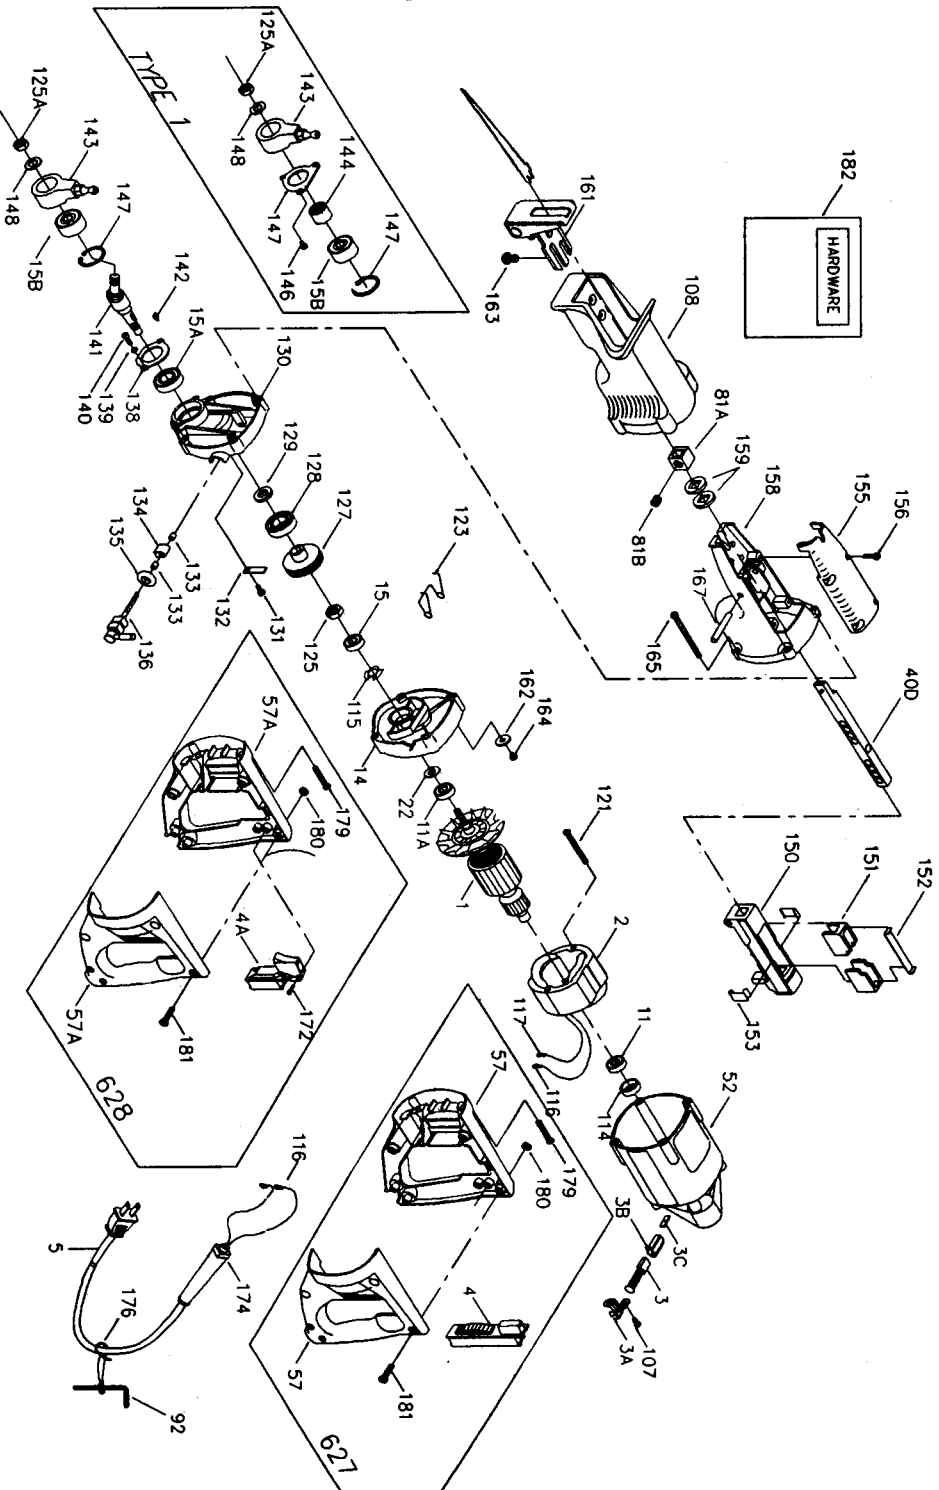

PORTER-CABLE TIGER SAW®

WARNING: Electrical repairs should only be attempted by trained repairmen. Contact the nearest Porter-Cable Service Center or other competent repair center.

627

Parts List for J-627 Type 3

Item Number	Part Number	Description	Qty Required
1	697438	CONVERSION KIT 115V	1
1	000000-00	No Longer Available	1
1	878904SV	FAN	1
2	865828	FIELD 115V	1
2	000000-00	No Longer Available	1
3	874289	BRUSH & RETAINER ASY	2
3	874289	BRUSH & RETAINER ASY	2
3	865323	BRUSH HOLDER	2
3	865321	BRUSH INSULATOR	2
4	872240	SWITCH KIT-AC	1
4	000000-00	No Longer Available	1
5	A10193	CORDSET	1
11	855284	BEARING	3
11	330003-17	BEARING,BALL	3
14	699047	INTERN HSG	1
15	855284	BEARING	3
15	874538SV	BALL BEARING	3
15	694820	BEARING	3
40	000000-00	No Longer Available	1
40	861663	PIN	10
52	000000-00	No Longer Available	1
52	000000-00	No Longer Available	1
57	000000-00	No Longer Available	1
81	847420	CLAMP	1
81	847423	SCREW	10
92	802905	ALLEN WRENCH	1
107	802848	SCREW	10

Parts List for J-627 Type 3

Item Number	Part Number	Description	Qty Required
147	802302	RING	10
148	803341	WASHER	10
150	698352	SUPPORT PKG	1
151	847417	OILER	1
152	863237	PLATE LUBE	1
153	849165	PLATE	1
155	000000-00	No Longer Available	1
156	878262	SCREW	10
157	847398	PIN	10
158	000000-00	No Longer Available	1
159	847395	SEAL	2
161	891672SV	SHOE & BRACKET ASSY.	1
163	849235	SCREW	1
165	879999	SCREW	10
167	847398	PIN	10
174	901266	STRAIN RELIEVER	1
176	842323	WRENCH HOLDER	1
179	900826	SCREW	10
180	862641	NUT	10
181	802589	SCREW	10
182	867348	HARDWARE KIT	1
800	5140061-28	GREASE	1
800	5140061-28	GREASE	1
871	699040	CONVERSION KIT	1
871	697438	CONVERSION KIT 115V	1