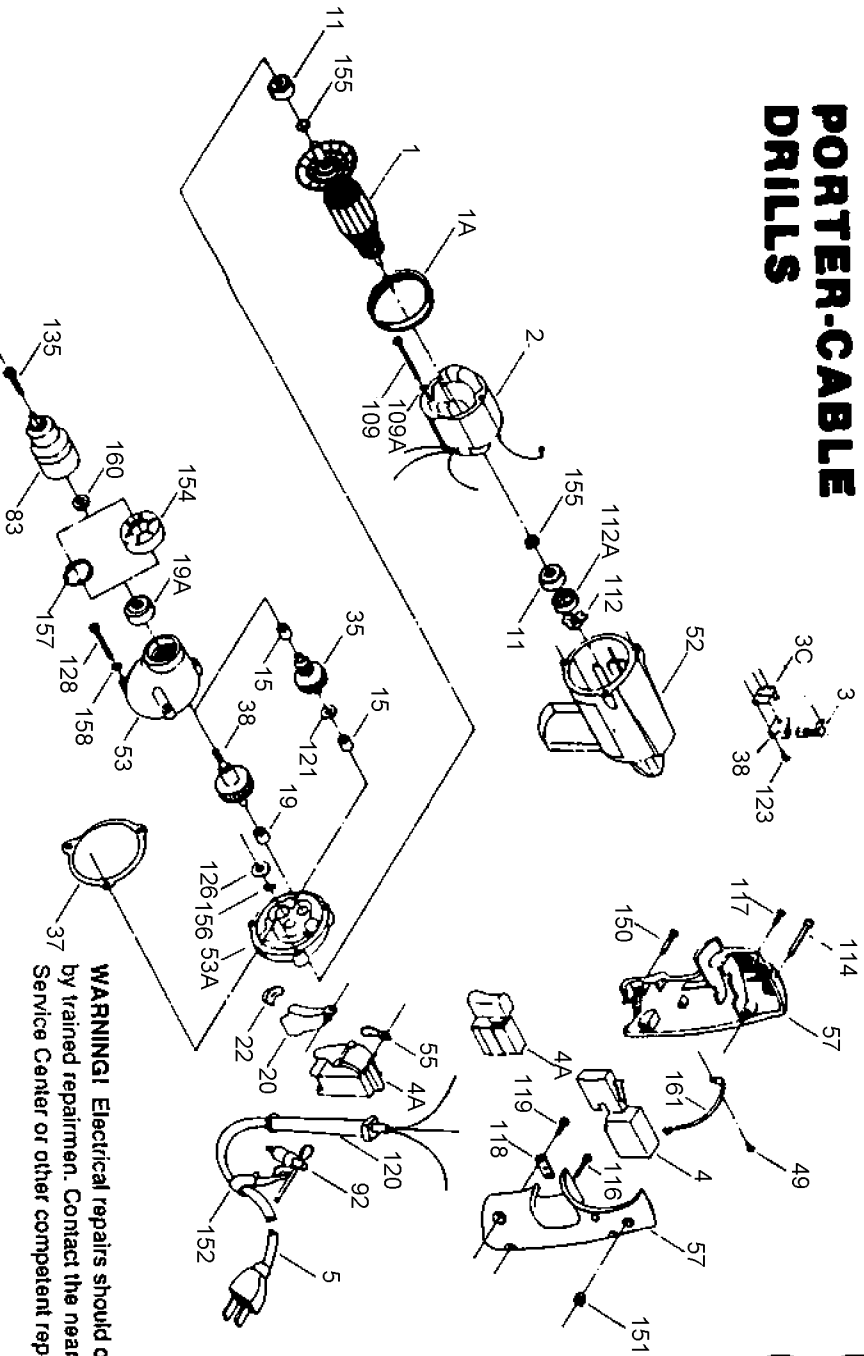

PORTER-CABLE DRILLS

619 620 621

Parts List for J-621 Type 6

Item Number	Part Number	Description	Qty Required
1	000000-00	No Longer Available	1
1	811350	BAFFLE	1
1	811531	FAN	1
2	872646	FIELD	1
3	N119739	BRUSH & SPRING	1
3	694301	BRUSH HOLDER	1
3	694298	BRUSH INSULATOR	1
4	000000-00	No Longer Available	1
5	695854	CORDSET	1
11	330003-85	BEARING	1
15	330004-00	BEARING,NEEDLE	1
19	330004-00	BEARING,NEEDLE	1
19	330003-17	BEARING,BALL	1
35	000000-00	No Longer Available	1
37	698609	GASKET	1
38	D697720	SPINDLE&GR.ASSY	1
49	864137	SCREW	1
52	000000-00	No Longer Available	1
53	697681	GEAR HSG ASSY	1
53	697684SV	INTERMEDIATE PLATE	1
55	000000-00	No Longer Available	1
57	698454	HANDLE ASSY	1
83	692074	CHUCK PKG.	1
92	826226	KEY	1
109	000000-00	No Longer Available	1
109	802214	WASHER-LCK INT	1
112	842610	SPRING-PRELOAD	1

Parts List for J-621 Type 6

Item Number	Part Number	Description	Qty Required
112	694432	BEARING MOUNT	1
114	865643	SCREW	1
116	859384	SCREW	1
117	000000-00	No Longer Available	1
118	861434	CORD CLAMP	1
119	859227	SCREW	1
120	810716	RELIEVER	1
121	848741	WASHER	1
123	860756	SCREW	1
126	852714	SLINGER	1
128	694015	SCREW	1
135	691667	CHUCK SCREW	1
150	841644	SCREW	1
151	828841	LOCKNUT	1
152	905230	HOLDER-WRENCH	1
155	847564	SNAP RING	1
156	802851	O RING	1
157	859769	RET RING	1
158	802648	WASHER	1
159	000000-00	No Longer Available	1
160	861720	WASHER	1
161	000000-00	No Longer Available	1
800	801945	TUBE GREASE	1
800	874809	LUBRICANT-4LBS	1
800	801946	LUBE	1