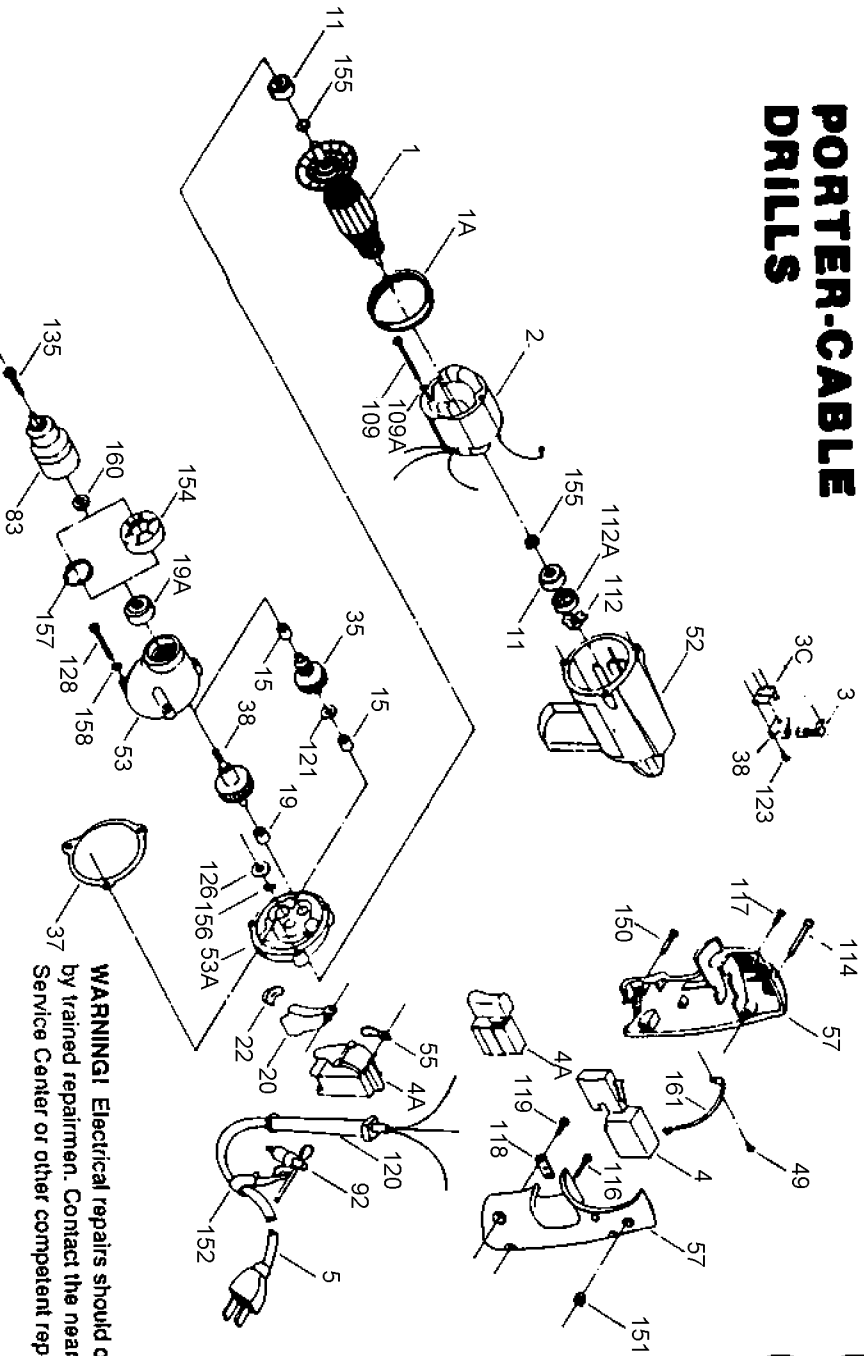

# PORTER-CABLE DRILLS

# 619 620 621

**WARNING!** Electrical repairs should only be attempted by trained repairmen. Contact the nearest Porter-Cable Service Center or other competent repair center.

## Parts List for J-621 Type 5

Item Number	Part Number	Description	Qty Required
1	000000-00	No Longer Available	1
1	811350	BAFFLE	1
1	811531	FAN	1
2	000000-00	No Longer Available	1
3	N119739	BRUSH & SPRING	1
3	694301	BRUSH HOLDER	1
3	694298	BRUSH INSULATOR	1
4	000000-00	No Longer Available	1
5	695854	CORDSET	1
11	330003-85	BEARING	1
15	330004-00	BEARING,NEEDLE	1
19	330004-00	BEARING,NEEDLE	1
19	330003-17	BEARING,BALL	1
22	000000-00	No Longer Available	1
35	000000-00	No Longer Available	1
37	698609	GASKET	1
38	D697720	SPINDLE&GR.ASSY	1
49	864137	SCREW	1
52	000000-00	No Longer Available	1
53	697681	GEAR HSG ASSY	1
53	697684SV	INTERMEDIATE PLATE	1
55	000000-00	No Longer Available	1
57	698454	HANDLE ASSY	1
83	692074	CHUCK PKG.	1
92	826226	KEY	1
109	000000-00	No Longer Available	1
109	802214	WASHER-LCK INT	1

## Parts List for J-621 Type 5

Item Number	Part Number	Description	Qty Required
112	842610	SPRING-PRELOAD	1
112	694432	BEARING MOUNT	1
114	865643	SCREW	1
116	859384	SCREW	1
117	000000-00	No Longer Available	1
118	861434	CORD CLAMP	1
119	859227	SCREW	1
120	810716	RELIEVER	1
121	848741	WASHER	1
123	860756	SCREW	1
126	852714	SLINGER	1
128	694015	SCREW	1
135	691667	CHUCK SCREW	1
150	841644	SCREW	1
151	828841	LOCKNUT	1
152	905230	HOLDER-WRENCH	1
155	847564	SNAP RING	1
156	802851	O RING	1
157	859769	RET RING	1
158	802648	WASHER	1
159	000000-00	No Longer Available	1
160	861720	WASHER	1
161	000000-00	No Longer Available	1
800	801945	TUBE GREASE	1
800	874809	LUBRICANT-4LBS	1
800	801946	LUBE	1