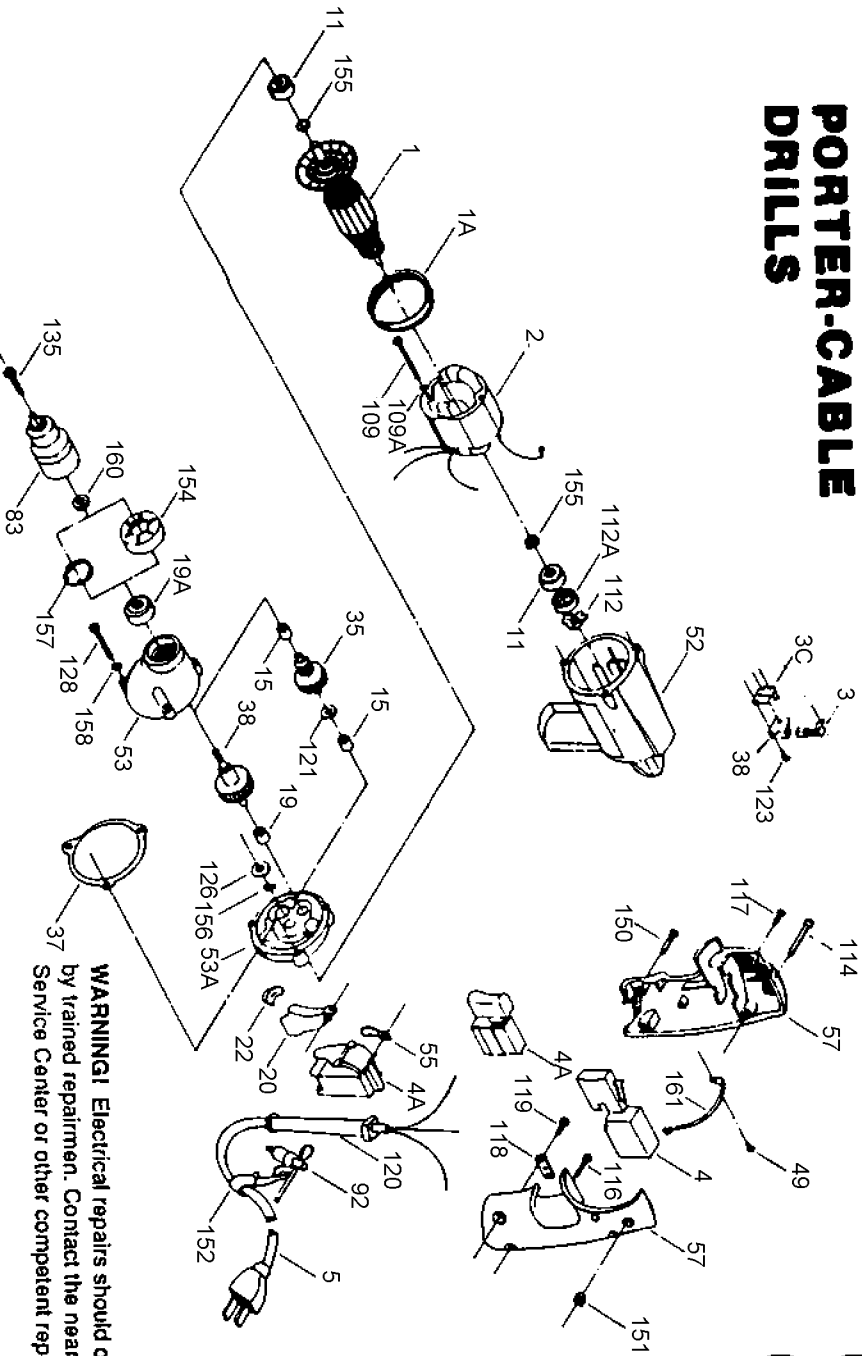

PORTER-CABLE DRILLS

619 620 621

WARNING! Electrical repairs should only be attempted by trained repairmen. Contact the nearest Porter-Cable Service Center or other competent repair center.

Parts List for J-621 Type 1

Item Number	Part Number	Description	Qty Required
1	869802	ARMATURE 115V	1
1	811350	BAFFLE	1
1	811531	FAN	1
2	000000-00	No Longer Available	1
3	000000-00	No Longer Available	1
4	000000-00	No Longer Available	1
5	695854	CORDSET	1
11	330003-85	BEARING	1
15	848131	BEARING	1
19	839837	NEEDLE BEARING	1
19	330003-17	BEARING,BALL	1
35	000000-00	No Longer Available	1
37	698609	GASKET	1
38	000000-00	No Longer Available	1
49	864137	SCREW	1
52	000000-00	No Longer Available	1
53	848146	HSG	1
53	868599	INTER PLT	1
57	865716	ALTVEND-DJ	1
83	692074	CHUCK PKG.	1
92	826226	KEY	1
109	000000-00	No Longer Available	1
112	842610	SPRING-PRELOAD	1
112	694432	BEARING MOUNT	1
114	865643	SCREW	1
116	859384	SCREW	1
117	000000-00	No Longer Available	1

Parts List for J-621 Type 1

Item Number	Part Number	Description	Qty Required
118	861434	CORD CLAMP	1
119	859227	SCREW	1
120	810716	RELIEVER	1
121	848741	WASHER	1
123	860756	SCREW	1
126	852714	SLINGER	1
128	000000-00	No Longer Available	1
135	691667	CHUCK SCREW	1
150	841644	SCREW	1
151	828841	LOCKNUT	1
152	905230	HOLDER-WRENCH	1
154	804257	NUT	1
155	847564	SNAP RING	1
156	802851	O RING	1
158	802648	WASHER	1
159	000000-00	No Longer Available	1
161	000000-00	No Longer Available	1
800	801945	TUBE GREASE	1
800	874809	LUBRICANT-4LBS	1
800	801946	LUBE	1