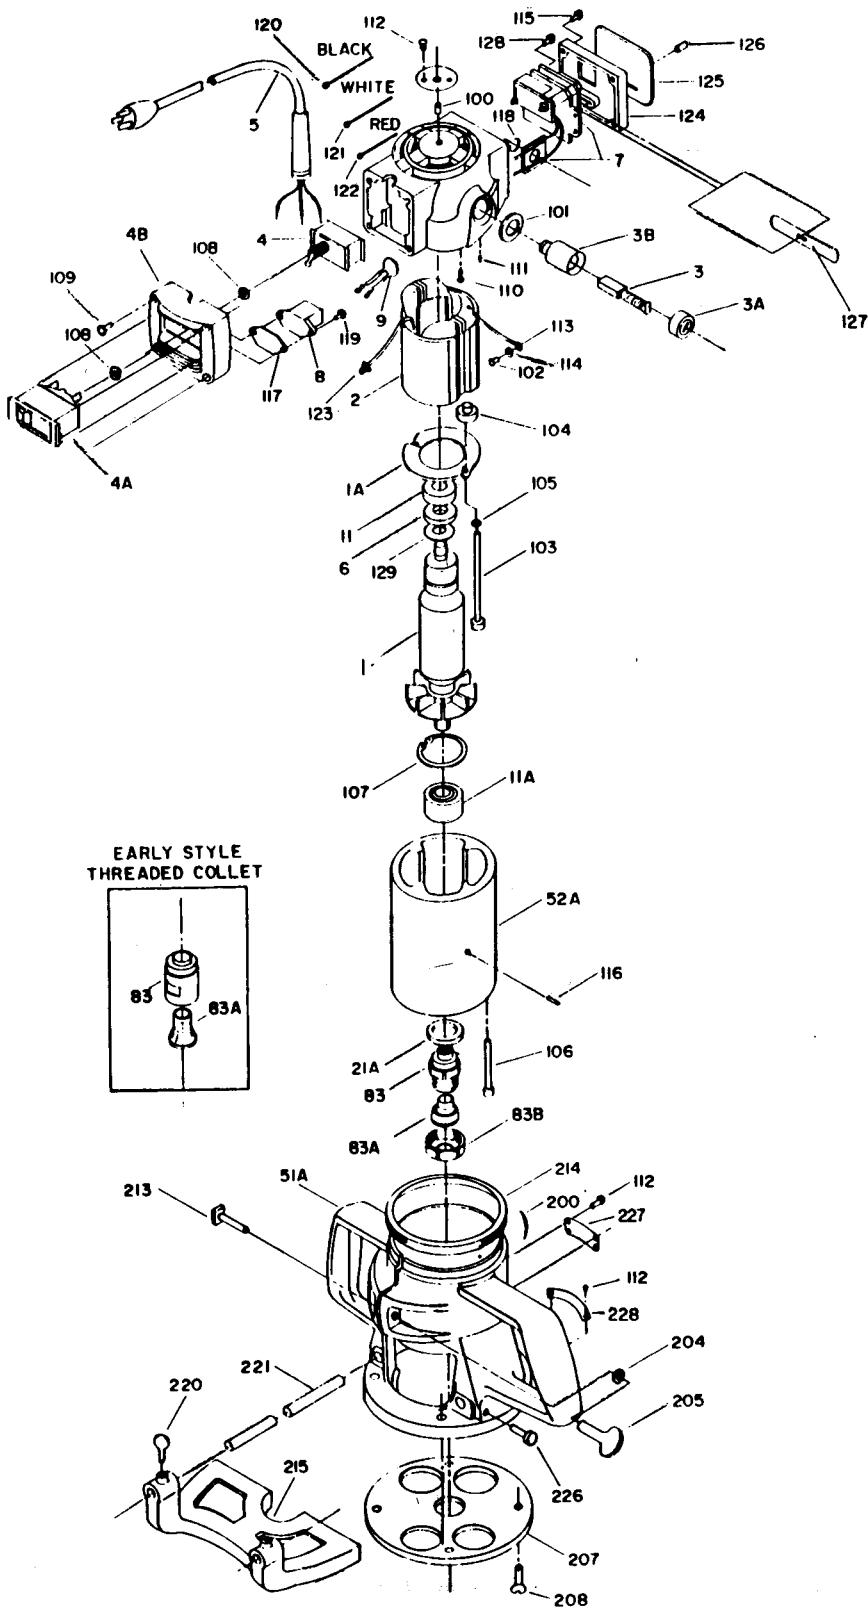

PORTER-CABLE SPEEDTRONIC™ ROUTER

WARNING! Electrical repairs should only be attempted by trained repairmen. Contact the nearest Porter-Cable Service Center or other competent repair center.

5181
5182

Parts List for J-5182 Type 4

Item Number	Part Number	Description	Qty Required
1	875931	FAN	1
1	873599	ARMATURE	1
1	000000-00	No Longer Available	1
2	698347	FIELD	1
3	695414	BRUSH & SPRING	2
3	851403	CAP	1
3	000000-00	No Longer Available	1
4	A22811	SWITCH	1
4	697988	SWITCH COVER	1
5	695669	CORD	1
6	694582	MAGNETIC DISC	1
7	000000-00	No Longer Available	1
8	000000-00	No Longer Available	1
11	330003-75	BEARING, BALL	3
11	146555-01	BEARING, BALL	3
51	694440	BASE CASTING	1
52	698349	MOTOR CAP ASSY	1
52	000000-00	No Longer Available	1
83	000000-00	No Longer Available	1
83	A22709	OPEN-END WRENCH	1
83	698807	CHUCK	1
83	42950	1/2 INCH COLLET ASSY	1
83	000000-00	No Longer Available	1
83	875893	COLLET NUT	1
100	859069	PLUG	1
101	853518	WASHER	10
102	844107	SCREW	10