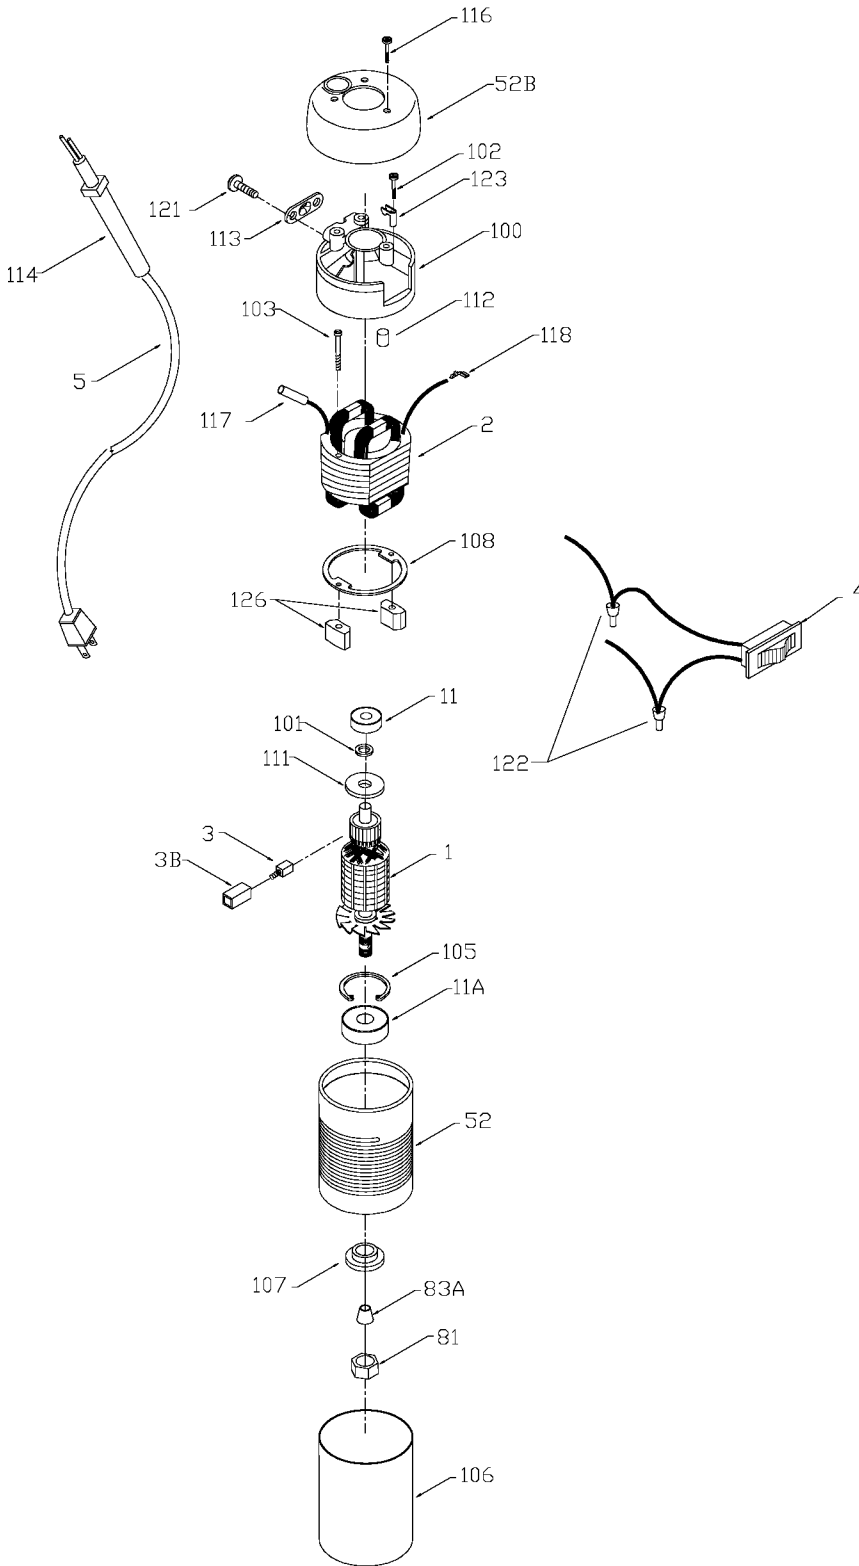

PORTER-CABLE

DRYWALL CUT-OUT UNIT

WARNING: Electrical repairs should only be attempted by trained repairmen. Contact the nearest Porter-Cable Service Center or other competent repair center

399

Ref. No.	Part No.	Description
1	n 883524	Armature T1
2	681036**	Field T1
3	850842	Brush
3B	849326	Brush Holder
4	n 882294	Switch
5	n 872258	Cord
11	855216	Commutator End Bearing
11A	855287	Fan End Bearing
52	683060**	Motor Housing T1
52B	810315	Motor Cap
81	844642	Collet Nut
83A	844651	Collet Nut
100	680735	Motor Bracket
101	849328	Spacer
102	852554	Brush Holder Screw
103	849821**	Field Screw T1
105	802302	Fan End Bearing Ring
106	694827	Sleeve
107	849826	Fan End Bearing Ret.
108	849326	Field Clamp Ring
111	849327	Seal Washer
112	810425	Comm. End Bearing Plug
113	851630	Cord Clamp
114	843464	Cord Sleeve
116	n 876384	Motor Cap Screw
117	845757	Insulating Sleeve
118	845946	Terminal
121	802783	Cord Clamp Screw
122	846249	Wire Nut
123	852452	Brush Holder Clip
126	810643	Field Retainer
*	44745	Collet Wrench
*	810286	Fan
*	43218	Bit
*	See Service Notes	

Parts List for J-399 Type 1

Item Number	Part Number	Description	Qty Required
1	883524	ARMATURE	1
1	000000-00	No Longer Available	1
2	681036	FIELD 115V	1
3	850842	BRUSH	2
3	849326	BRUSH HOLDER	2
4	911374	SWITCH	1
5	330072-97	CORD/10 FT/18-2	1
11	330003-85	BEARING	3
11	874538SV	BALL BEARING	3
52	683060	MOTOR HOUSING	1
52	699634	CAP	1
81	691257	NUT COLLET	10
83	684718	COLLET	1
100	684228	MOTOR BRACKET	1
101	849328	SPACER	10
102	681472	SCREW	10
103	000000-00	No Longer Available	10
105	802302	RING	10
106	000000-00	No Longer Available	1
107	849826	RETAINER	10
108	849326	BRUSH HOLDER	2
111	000000-00	No Longer Available	1
112	810425	PLUG	1
113	000000-00	No Longer Available	1
114	901266	STRAIN RELIEVER	1
116	876384	SCREW	10
117	845757	SLEEVE	1