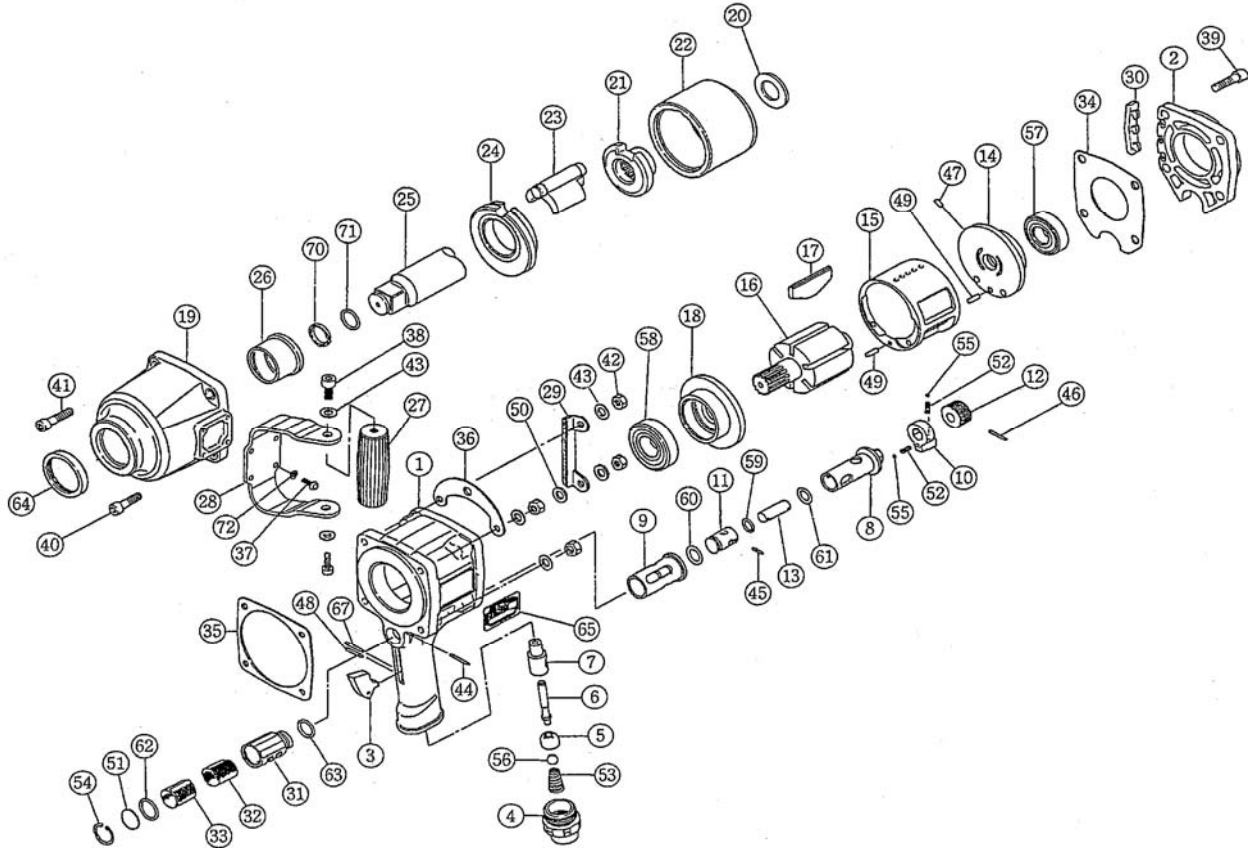

## Parts List for J-3800P Impact Wrench

(Parts list on reverse side)

### Specifications

Model Number.....	J-3800P
Stock Number.....	505976
Square Drive (in.).....	1
Bolt Capacity (in.).....	1-1/2
Anvil Retainer Type.....	Ring
Maximum Torque (ft./lbs).....	1400
Free Speed (RPM).....	4700
Air Pressure (PSI).....	90
Air Consumption (CFM).....	57
Air Inlet (NPT/in.).....	1/2
Air Hose (ID/in.).....	1/2
Vibration Value (m/s <sup>2</sup> ).....	8
Overall Length (in.).....	11-1/16
Weight (lbs.).....	23

Index	Part No.	Description	Qty.
39	131708030	Hex Bolt, M8x30	4
40	131708035	Hex Bolt, M8x35	1
41	131708040	Hex Bolt, M8x40	3
42	134401008	Hex Nut, M8	4
43	131309008	Washer, M8	6
44	469711660	Pin, 2.5x26	1
45	469711140	Pin, 2x14	1
46	130602024	Spring Pin, 2x24	1
47	130603010	Spring Pin, 3x10	1
48	130603024	Spring Pin, 3x24	1
49	130604014	Spring Pin, 4x14	2
50	469750650	Washer, 16x10x3	1
51	469756030	Exhaust Plate	1
52	469760270	Spring, 3x11	2
53	130808002	Throttle Valve Spring	1
54	130301024	Snap Ring H-24	1
55	SB-1/8	Steel Ball, 1/8	2
56	130505028	Urethane Ball 7/16	1
57	BB-6204	Ball Bearing 6204	1
58	BB-6205	Ball Bearing 6205	1
59	131101008	O-Ring P10	1
60	131101012	O-Ring P12	1
61	131101016	O-Ring P16	1
62	131101018	O-Ring P20	1
63	131103016	O-Ring S20	1
64	131202048	Oil Seal, VB-40525	1
65	137309047	Name Plate	1
67	130603020	Spring Pin, 3x20	1
69	135010013	Hose Nipple	1
70	130803144	Socket Retaining Ring	1
71	131105013	O-Ring, 6227-13	1
72	TS-1551031	Lock Washer, M5	4
97	136503004	Poly Cap 1/2	1
99	134001003	Hex Wrench 3mm	1
	43183401C	Motor Housing CP (#1,7,8)	
	43163552C	Clutch Housing CP (#19,26,64)	
	43168155C	Dead Handle CP (#27,28,38,43)	