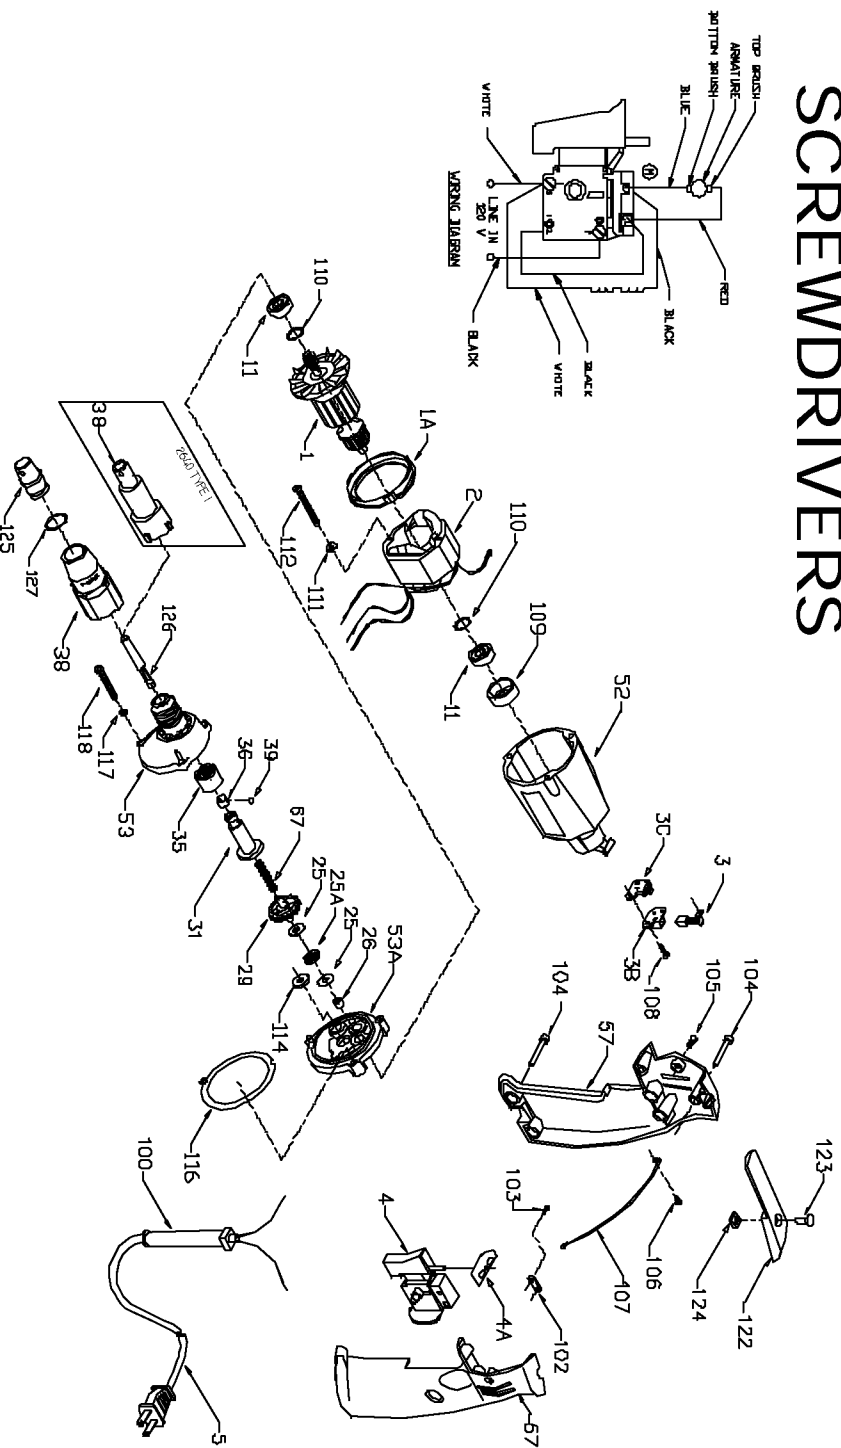

# PORTER-CABLE DRYWALL SCREWDRIVERS

WARNING: Electrical repairs should only be attempted by trained repairmen. Contact the nearest Porter-Cable Service Center or other competent repair center.

## 2640 2650

## Parts List for J-2640 Type 1

Item Number	Part Number	Description	Qty Required
1	876606	ARMATURE	1
1	811350	BAFFLE	1
1	811531	FAN	1
2	876479	FIELD	1
3	N119739	BRUSH & SPRING	2
3	694301	BRUSH HOLDER	2
3	694298	BRUSH INSULATOR	2
4	888146	SWITCH VSR	1
4	875868	BUTTON-FWD/REV	1
5	695854	CORDSET	1
11	855284	BEARING	3
25	689764	THRUST WASHER	10
25	000000-00	No Longer Available	1
26	839837	NEEDLE BEARING	3
29	890572	GEAR & CLUTCH ASSY.	1
31	000000-00	No Longer Available	3
31	890572	GEAR & CLUTCH ASSY.	1
35	000000-00	No Longer Available	3
36	883291	RETAINER CLIP	10
38	878991	DEPTH FINDER KIT	1
39	697533	BALL	1
52	876677	MOTOR HSG PKG	1
53	000000-00	No Longer Available	1
53	868599	INTER PLT	1
57	876612	HANDLE SET	1
67	873296	SPRING	10
100	810716	RELIEVER	1

## Parts List for J-2640 Type 1

Item Number	Part Number	Description	Qty Required
102	861434	CORD CLAMP	1
103	882703	SCREW	10
104	900826	SCREW	10
105	866340	SCREW	10
106	864137	SCREW	10
107	000000-00	No Longer Available	1
108	864136	SCREW	10
109	694432	BEARING MOUNT	3
110	847564	SNAP RING	10
111	802214	WASHER-LCK INT	10
112	876651	SCREW	10
114	852714	SLINGER	1
116	698609	GASKET	1
117	802648	WASHER	10
118	694015	SCREW	10
122	875861	BELT CLIP	1
123	800740	SCREW	10
124	875862	NUT	10
126	879984	BIT HOLDER	1
800	801946	LUBE	1
800	801945	TUBE GREASE	1
861	000000-00	No Longer Available	1