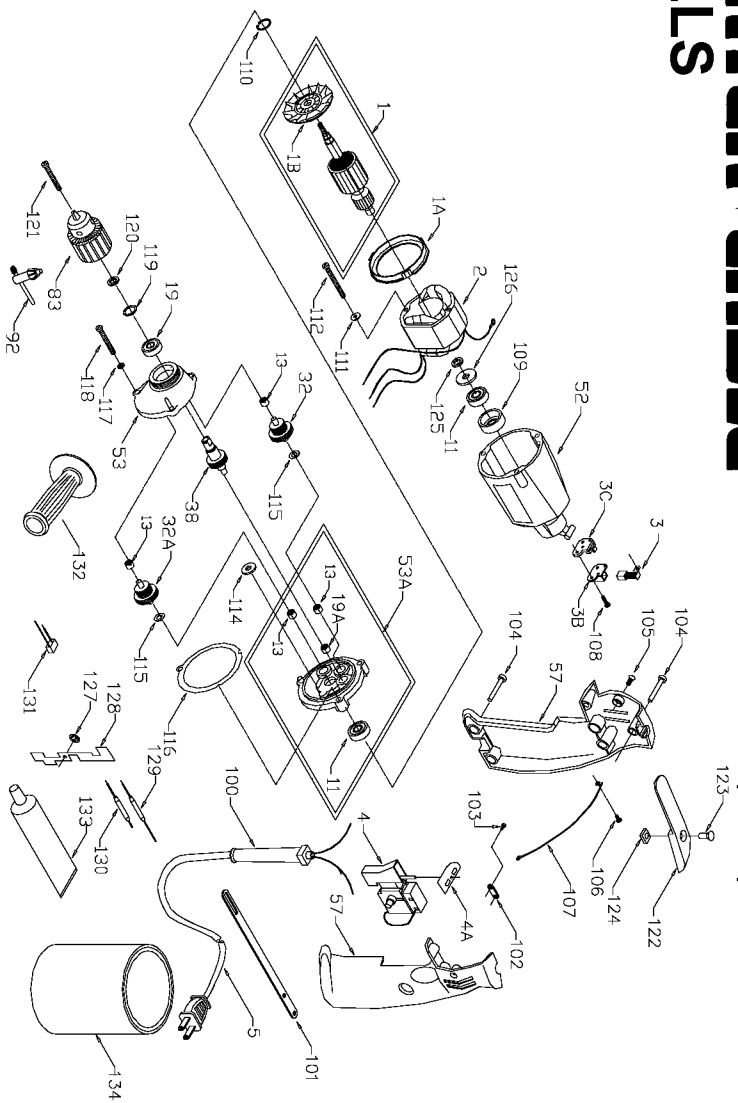

PORTER-CABLE DRILLS

WARNING: Electrical repairs should only be attempted by trained repairmen. Contact the nearest Porter-Cable Service Center or other competent repair center.

- 2601**
- 2620**
- 2621**
- 6611**
- 6614**
- 6615**

Parts List for J-2601 Type 1

Item Number	Part Number	Description	Qty Required
1	887753	ARMATURE	1
1	876480	ARMATURE	1
1	811350	BAFFLE	1
1	811531	FAN	1
2	886949	FIELD 230V	1
2	876479	FIELD	1
3	N119739	BRUSH & SPRING	2
3	694301	BRUSH HOLDER	2
3	694298	BRUSH INSULATOR	2
4	885315	SWITCH 230V	1
4	888146	SWITCH VSR	1
4	875868	BUTTON-FWD/REV	1
5	891461	CORD & PLUG	1
5	695854	CORDSET	1
11	802214	WASHER-LCK INT	10
11	855284	BEARING	3
13	330004-00	BEARING,NEEDLE	3
19	330003-17	BEARING,BALL	3
19	330004-00	BEARING,NEEDLE	3
32	000000-00	No Longer Available	1
38	D876482	SPINDLE & GEAR ASSY.	1
52	876677	MOTOR HSG PKG	1
53	697681	GEAR HSG ASSY	1
53	697684SV	INTERMEDIATE PLATE	1
57	000000-00	No Longer Available	1
57	876612	HANDLE SET	1
83	000000-00	No Longer Available	1

Parts List for J-2601 Type 1

Item Number	Part Number	Description	Qty Required
92	801391	CHUCK KEY	1
100	810716	RELIEVER	1
101	842323	WRENCH HOLDER	1
102	861434	CORD CLAMP	1
103	882703	SCREW	10
104	900826	SCREW	10
105	866340	SCREW	10
106	864137	SCREW	10
107	000000-00	No Longer Available	1
108	864136	SCREW	10
109	694432	BEARING MOUNT	3
110	847564	SNAP RING	1
111	802214	WASHER-LCK INT	10
112	876651	SCREW	10
114	852714	SLINGER	1
115	848741	WASHER	10
116	698609	GASKET	1
117	802648	WASHER	10
118	694015	SCREW	10
119	859769	RET RING	10
120	861720	WASHER	10
121	858600	SCREW	10
122	875861	BELT CLIP	1
123	800740	SCREW	10
124	875862	NUT	10
125	849328	SPACER	10
126	886582	WASHER-INSULATOR 230	10

Parts List for J-2601 Type 1

Item Number	Part Number	Description	Qty Required
127	886627	RING-RTNG 230V	10
128	886620	INSULATOR 230V	1
129	000000-00	No Longer Available	1
130	000000-00	No Longer Available	1
131	000000-00	No Longer Available	1
133	878499	TUBE GREASE	1
134	879751	LUBRICANT 4 LBS	1