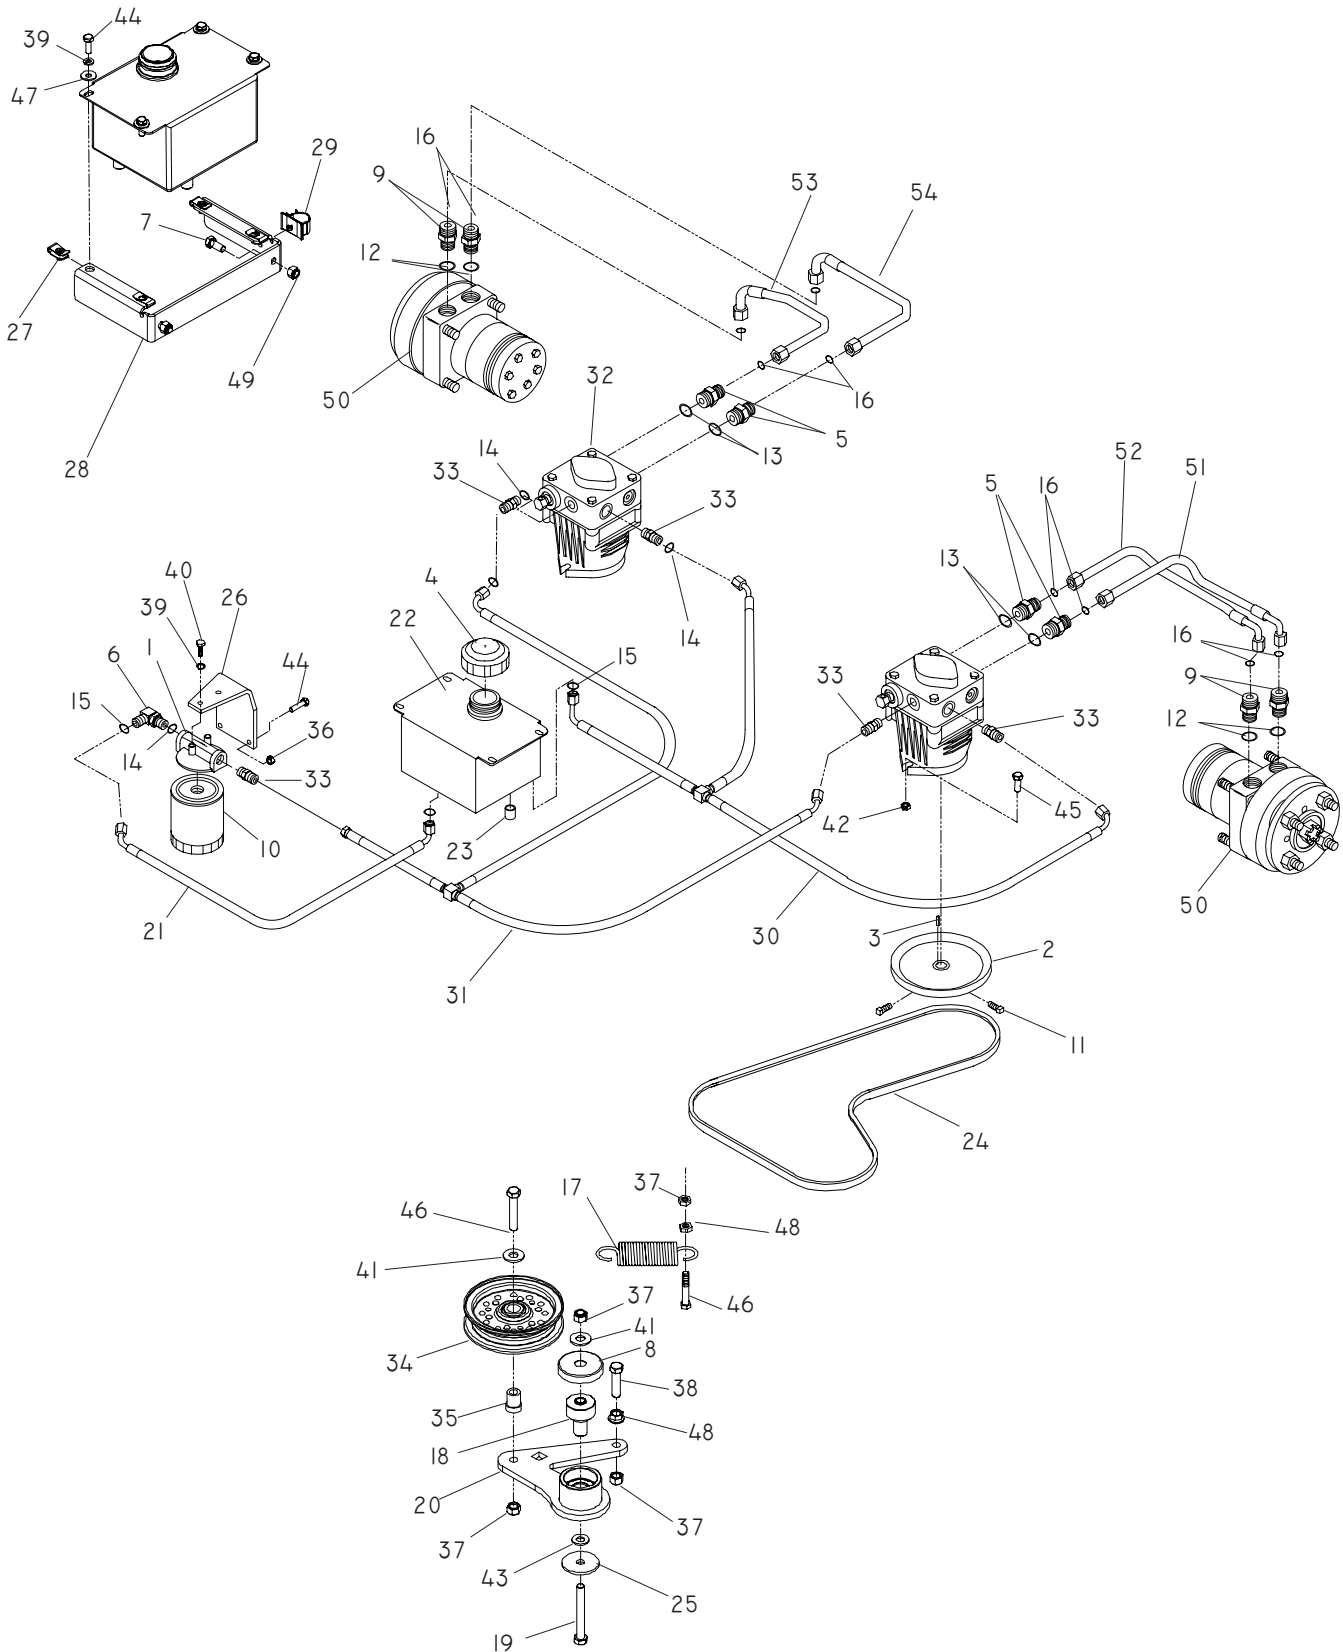

HYDRAULIC PUMP - MOTOR

HYDRAULIC PUMP - MOTOR

ITEM	PART NO.	QTY.	DESCRIPTION	ITEM	PART NO.	QTY.	DESCRIPTION
1	539 101165	1	FILTER HEAD	31	539 132314	1	"T" ASSEMBLY
2	539 101176	2	PULLEY	32	539 132144	2	10CC PUMP W/RTN'S
3	539 101177	2	KEY, 5MM SQ x 30MM	33	539 113782	5	HYDRAULIC FITTING
4	539 101202	1	CAP-HYDRO RESERVOIR	34	539 976688	1	PULLEY, IDLER
5	539 101237	4	FITTING, F6400-8-8-0	35	539 976695	1	BUSHING, FLANGE IDLER
6	539 101238	1	FITTING, F6801-6-6-0	36	539 976978	4	NUT, 1/4 -20, NYLOC
7	539 976934	2	HCS, 5/16C X 3/4	37	539 976979	5	NUT, 3/8 -16, NYLOC
8	539 114662	1	SHIELD, DUST, 1/2" ID	38	539 990655	1	HCS, 3/8 -16 X 1 1/2, GR5
9	539 102396	4	STRAIGHT FITTING	39	539 990052	6	LOCKWASHER, 1/4
10	539 102606	1	FILTER ELEMENT	40	539 990072	2	HCS, 1/4 -20 x 5/8
11	539 102717	4	SCREW, 5/16 -18 x 5/8	41	539 990517	2	WASHER, 3/8
12	539 103115	4	"O" RING, 3/4	42	539 990546	5	NUT, 3/8 -16, CENTERLOCK
13	539 103116	4	"O" RING, 1/2	43	539 990122	1	WASHER, 3/8, SAE
14	539 103117	6	"O" RING, 3/8	44	539 990580	8	HCS, 1/4 -20 x 3/4
15	539 103118	8	"O" RING FLARE, 3/8	45	539 990582	4	HCS, 3/8 -16 x 1, WHIZLK
16	539 103119	8	"O" RING FLARE, 1/2	46	539 990588	2	HCS, 3/8 -16 x 2
17	539 103256	1	SPRING, EXTENSION	47	539 990598	8	WASHER, 1/4
18	539 130205	1	PIVOT, BEARING	48	539 990613	2	NUT, 3/8 -16, WHIZLK
19	539 101341	1	HCS, 3/8 -16 X 3, GR5	49	539 990717	4	NUT, 5/16, NYLOC
20	539 130392	1	IDLER ARM	50	539 110823	2	WHEEL MOTOR MODELS 968999672, 968999705, 968999706, 968999707, 968999708
21	539 132313	1	HOSE	...	539 103527	2	WHEEL MOTOR MODELS 968999703, 968999704
22	539 105024	1	OIL TANK	51	539 132310	1	HYDRAULIC LINE
23	539 105168	1	CAP	52	539 132309	1	HYDRAULIC LINE
24	539 106887	1	PUMP BELT	53	539 132311	1	HYDRAULIC LINE
25	539 111897	1	WASHER, 3/8 SPEC	54	539 132312	1	HYDRAULIC LINE
26	539 106933	1	OIL FILTER BRACKET				
27	539 110813	4	"U" TYPE RETAINER				
28	539 110814	1	TANK MOUNT				
29	539 110815	1	WIRE CLIP				
30	539 132315	1	"T" ASSEMBLY				