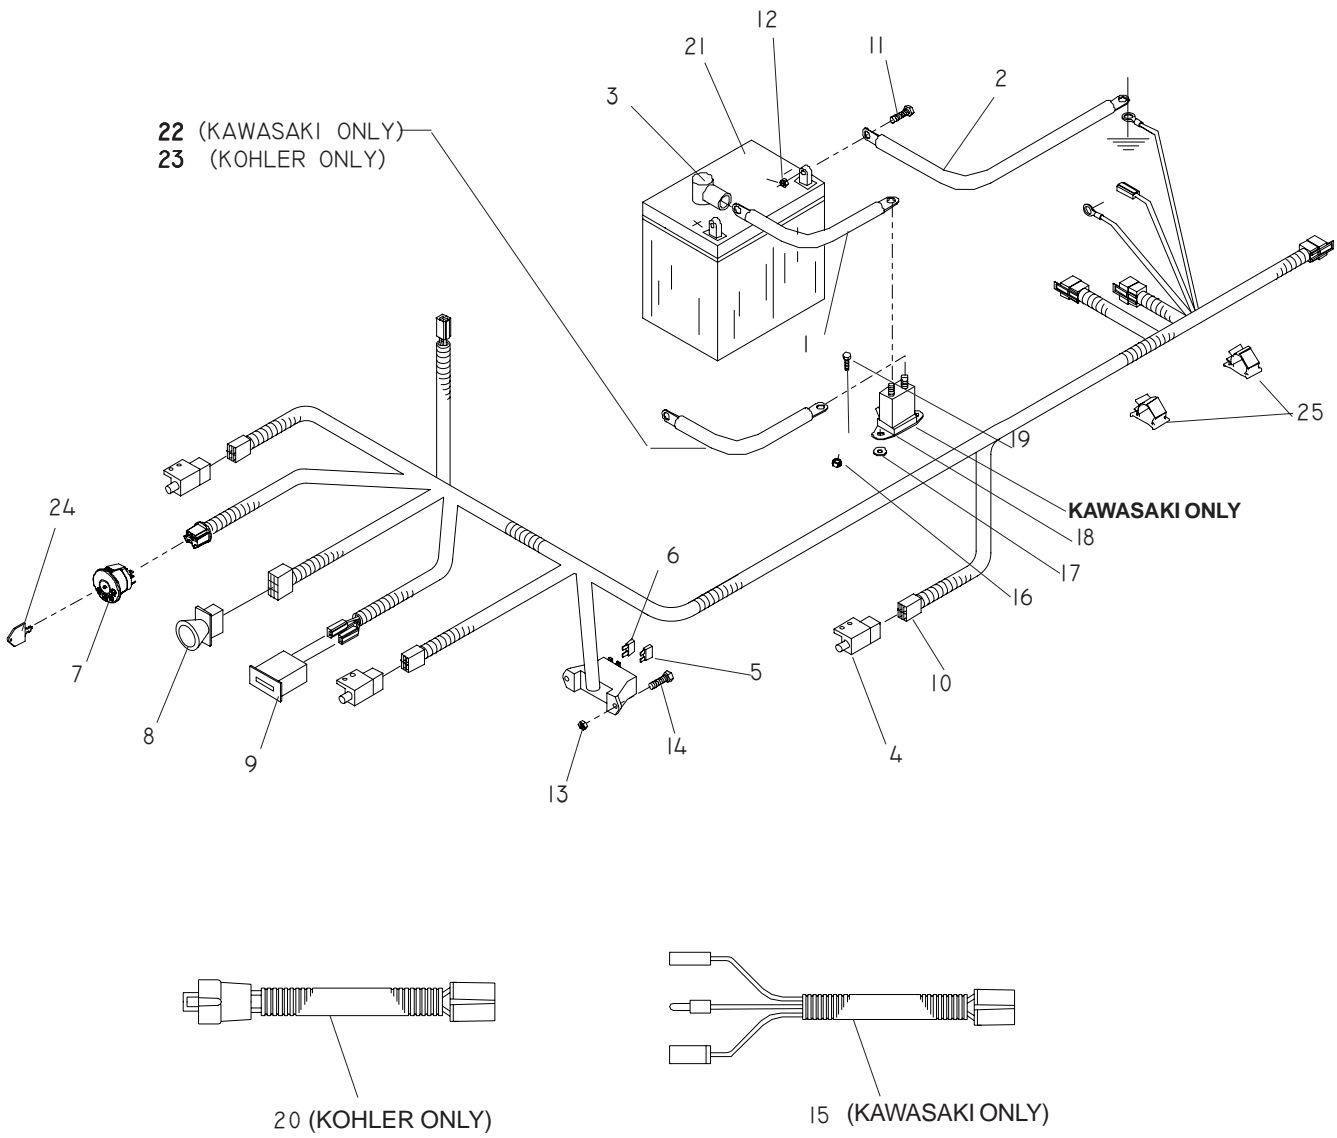

ELECTRICAL

For Units Produced after Serial No. 0745xxxxx1