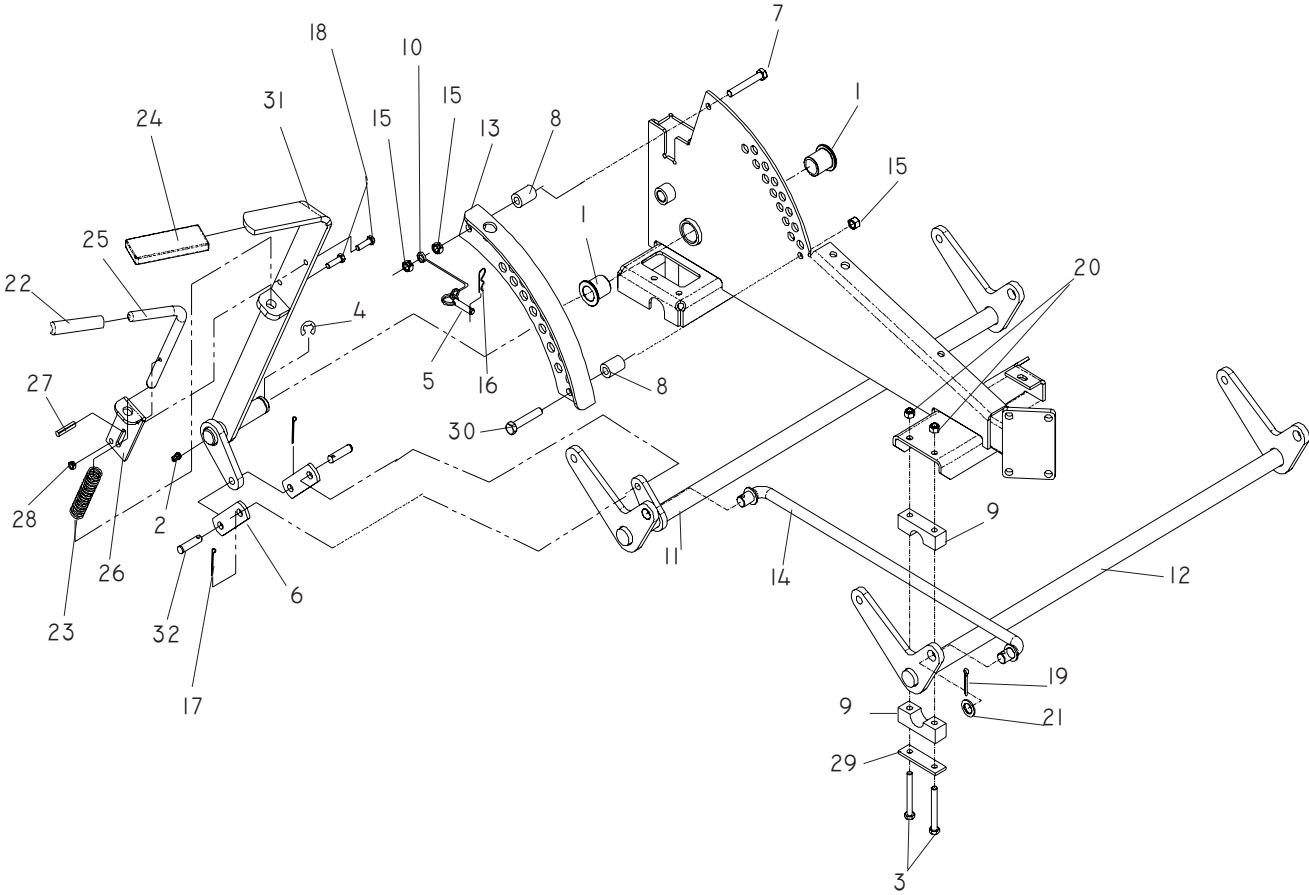

HYDRAULIC PUMP - MOTOR

ITEM	PART NO.	QTY.	DESCRIPTION	ITEM	PART NO.	QTY.	DESCRIPTION
1	539 101165	1	FILTER HEAD	31	539 132314	1	"T" ASSEMBLY
2	539 101176	2	PULLEY	32	539 132144	2	10CC PUMP W/RTN'S
3	539 101177	2	KEY, 5MM SQ x 30MM	33	539 113782	5	HYDRAULIC FITTING
4	539 101202	1	CAP-HYDRO RESERVOIR	34	539 976688	1	PULLEY, IDLER
5	539 101237	4	FITTING, F6400-8-8-0	35	539 976695	1	BUSHING, FLANGE IDLER
6	539 101238	1	FITTING, F6801-6-6-0	36	539 976978	4	NUT, 1/4 -20, NYLOC
7	539 976934	2	HCS, 5/16C X 3/4	37	539 976979	5	NUT, 3/8 -16, NYLOC
8	539 114662	1	SHIELD, DUST, 1/2" ID	38	539 990655	1	HCS, 3/8 -16 X 1 1/2, GR5
9	539 102396	4	STRAIGHT FITTING	39	539 990052	6	LOCKWASHER, 1/4
10	539 102606	1	FILTER ELEMENT	40	539 990072	2	HCS, 1/4 -20 x 5/8
11	539 102717	4	SCREW, 5/16 -18 x 5/8	41	539 990517	2	WASHER, 3/8
12	539 103115	4	"O" RING, 3/4	42	539 990546	5	NUT, 3/8 -16, CENTERLOCK
13	539 103116	4	"O" RING, 1/2	43	539 990122	1	WASHER, 3/8, SAE
14	539 103117	6	"O" RING, 3/8	44	539 990580	8	HCS, 1/4 -20 x 3/4
15	539 103118	8	"O" RING FLARE, 3/8	45	539 990582	4	HCS, 3/8 -16 x 1, WHIZLK
16	539 103119	8	"O" RING FLARE, 1/2	46	539 990588	2	HCS, 3/8 -16 x 2
17	539 103256	1	SPRING, EXTENSION	47	539 990598	8	WASHER, 1/4
18	539 130205	1	PIVOT, BEARING	48	539 990613	2	NUT, 3/8 -16, WHIZLK
19	539 101341	1	HCS, 3/8 -16 X 3, GR5	49	539 990717	4	NUT, 5/16, NYLOC
20	539 130392	1	IDLER ARM	50	539 110823	2	WHEEL MOTOR MODELS 968999672, 968999705, 968999706, 968999707, 968999708
21	539 132313	1	HOSE	...	539 103527	2	WHEEL MOTOR MODELS 968999703, 968999704
22	539 105024	1	OIL TANK	51	539 132310	1	HYDRAULIC LINE
23	539 105168	1	CAP	52	539 132309	1	HYDRAULIC LINE
24	539 106887	1	PUMP BELT	53	539 132311	1	HYDRAULIC LINE
25	539 111897	1	WASHER, 3/8 SPEC	54	539 132312	1	HYDRAULIC LINE
26	539 106933	1	OIL FILTER BRACKET				
27	539 110813	4	"U" TYPE RETAINER				
28	539 110814	1	TANK MOUNT				
29	539 110815	1	WIRE CLIP				
30	539 132315	1	"T" ASSEMBLY				

MOWER LIFT / DECK LIFT