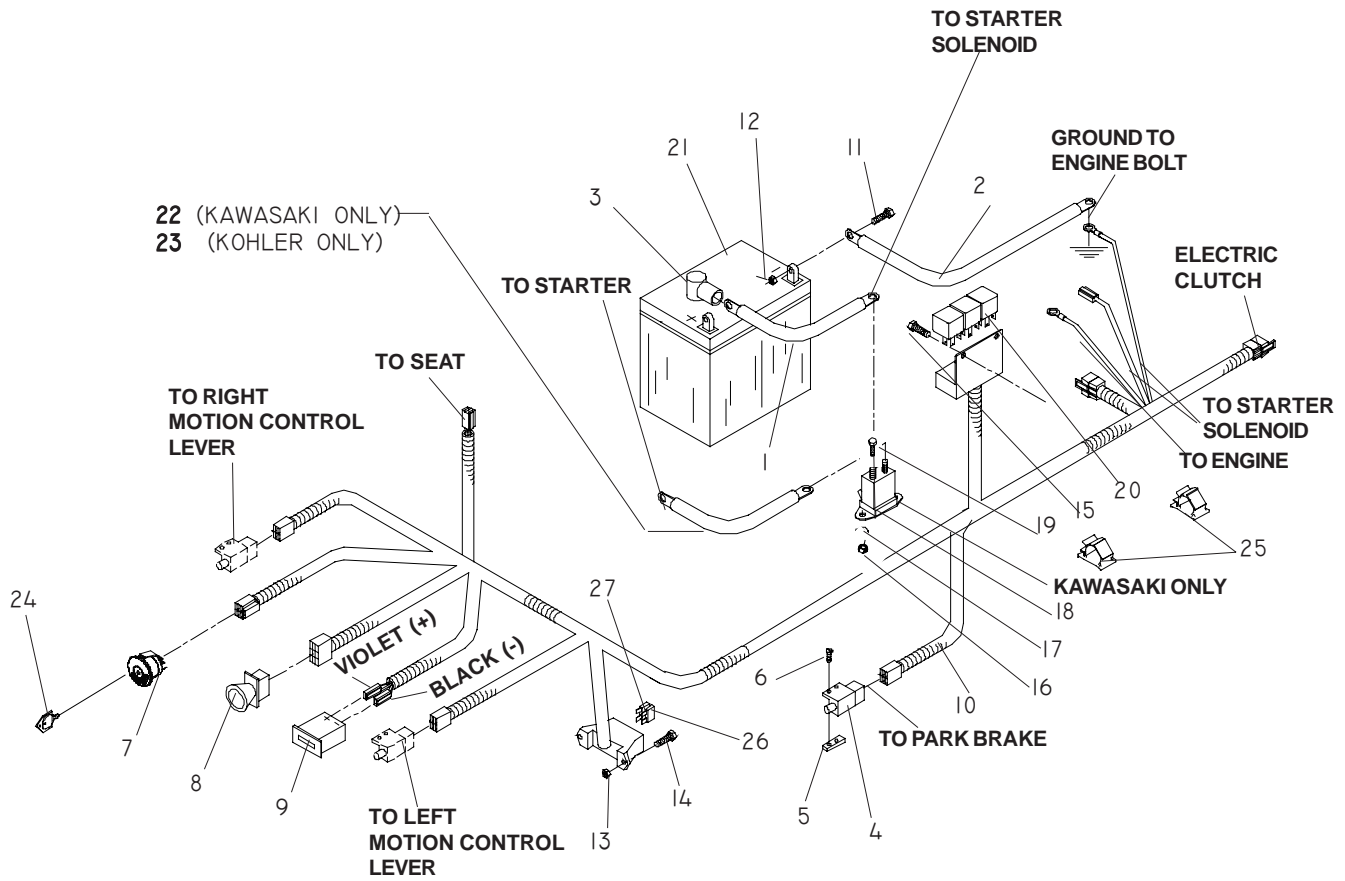

ELECTRICAL

For Units Produced before Serial No. 0745xxxxx1

28 (KOHLER ONLY)