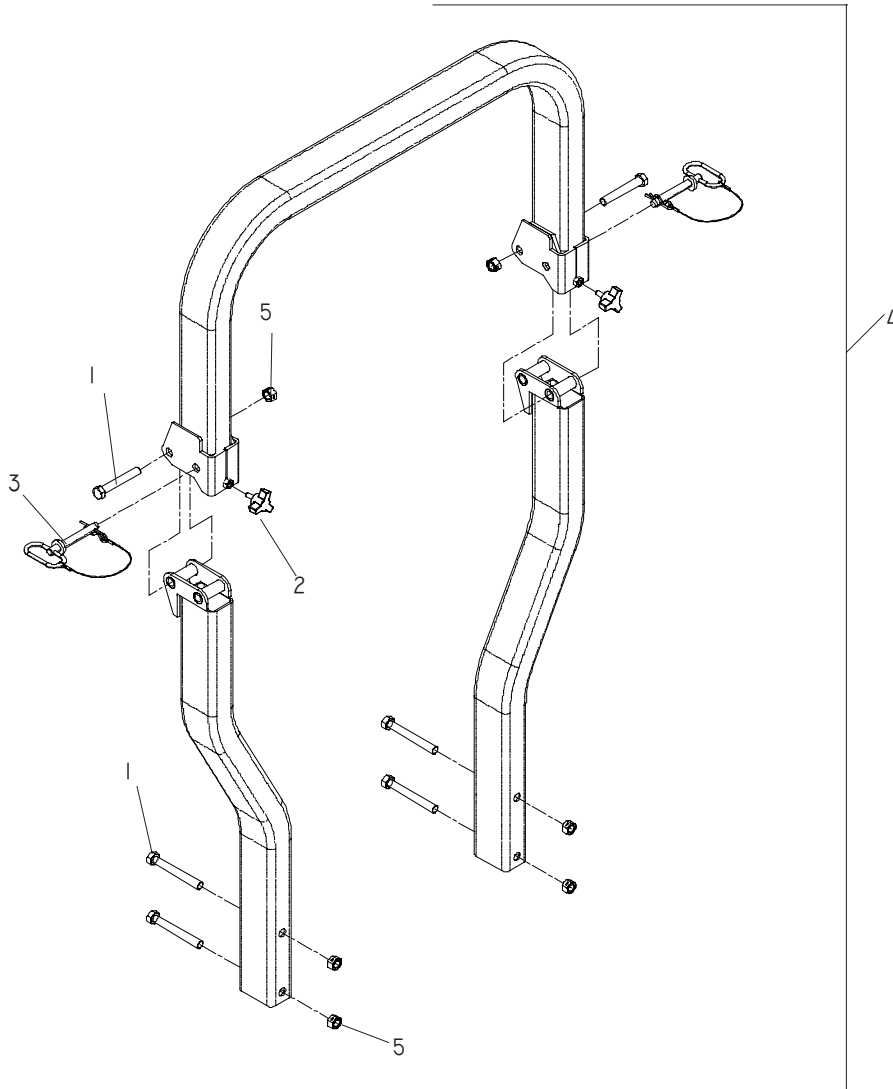

PROTECTION FRAME

ROLLOVER PROTECTION SYSTEM (ROPS)

ITEM	PART NO.	QTY.	DESCRIPTION
1...	539 103433	6...	HCS, 1/2C x 3 1/4
2....	539 104411	2...	KNOB W STUD
3....	539 111036	2...	LANYARD W/PIN, 1/2"

ITEM	PART NO.	QTY.	DESCRIPTION
4....	539 111443	1...	ROPS, COMP W/SEAT BELT
5...	539 200100	6...	NUT, 1/2 -13, CENTERLOCK