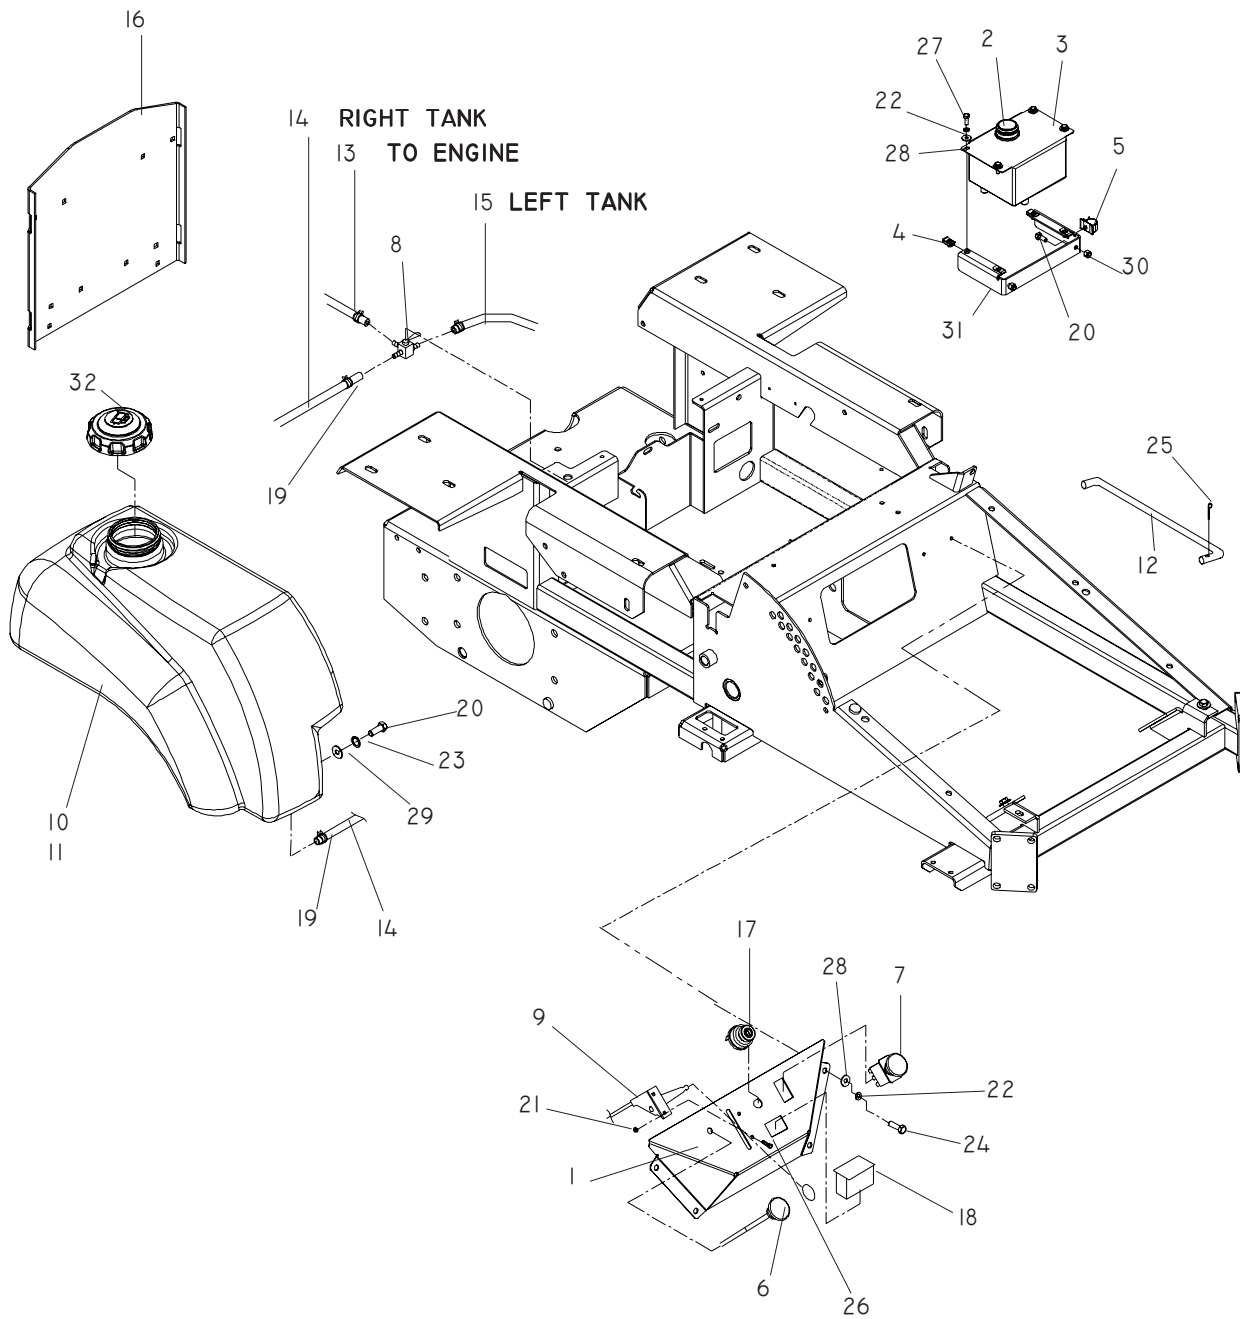

CHASSIS / FRAME

CHASSIS / FRAME

ITEM	PART NO.	QTY.	DESCRIPTION	ITEM	PART NO.	QTY.	DESCRIPTION
1....	539 111147	... 1...	CONSOLE W/DECALS	15...	539 105530	... 1...	FUEL LINE
2...	539 101202	... 1...	CAP-HYDRO RESERVOIR	16...	539 106959	... 1...	ENGINE GUARD
3...	539 105024	... 1...	OIL TANK	17...	539 107541	... 1...	IGNITION SWITCH
4....	539 110813	... 1...	RETAINER, "U" TYPE	18....	539 110074	... 1...	HOUR METER
5....	539 110815	... 1...	PUSH-MOUNT WIRE CLIP	19...	539 912222	... 6...	CLAMP, HOSE
6...	539 130207	... 1...	CHOKE CABLE MODELS: 968999672, 968999707, 968999708	20...	539 976934	. 12...	HCS, $\frac{5}{16}$ -18 x $\frac{3}{4}$
...	539 130208	... 1...	CHOKE CABLE, MODELS: 968999703, 968999704, 968999705, 968999706	21...	539 976977	... 4...	NUT, #10-24, NYLOC
7...	539 101768	... 1...	SWITCH	22...	539 990052	... 8...	LOCKWASHER, $\frac{1}{4}$
8...	539 102679	... 1...	VALVE, FUEL	23...	539 990187	... 2...	LOCKWASHER, $\frac{5}{16}$
9...	539 103275	... 1...	CONTROL, THROTTLE	24...	539 990362	... 4...	SCREW, $\frac{1}{4}$ -20 x $\frac{5}{8}$, SLF TAP
10...	539 104409	... 1...	TANK, FUEL, LEFT	25...	539 990365	... 5...	PIN COTTER, $\frac{1}{8}$ x $\frac{3}{4}$
11...	539 104410	... 1...	TANK, FUEL, RIGHT	26....	539 990411	... 2...	SCREW, #10-24 x $\frac{1}{2}$
12...	539 104525	... 1...	ROD, SEAT	27...	539 990580	... 4...	HCS, $\frac{1}{4}$ -20 x $\frac{3}{4}$
13...	539 105281	... 1...	FUEL LINE	28...	539 990598	. 12...	WASHER, $\frac{1}{4}$
14...	539 105527	... 1...	FUEL LINE	29...	539 990692	. 27...	WASHER, $\frac{5}{16}$
				30...	539 990717	. 26...	NUT, $\frac{5}{16}$ -18, NYLOC
				31....	539 110814	... 1...	TANK MOUNT
				32...	539 106188	... 2...	FUEL CAP, ANTI-SPLASH