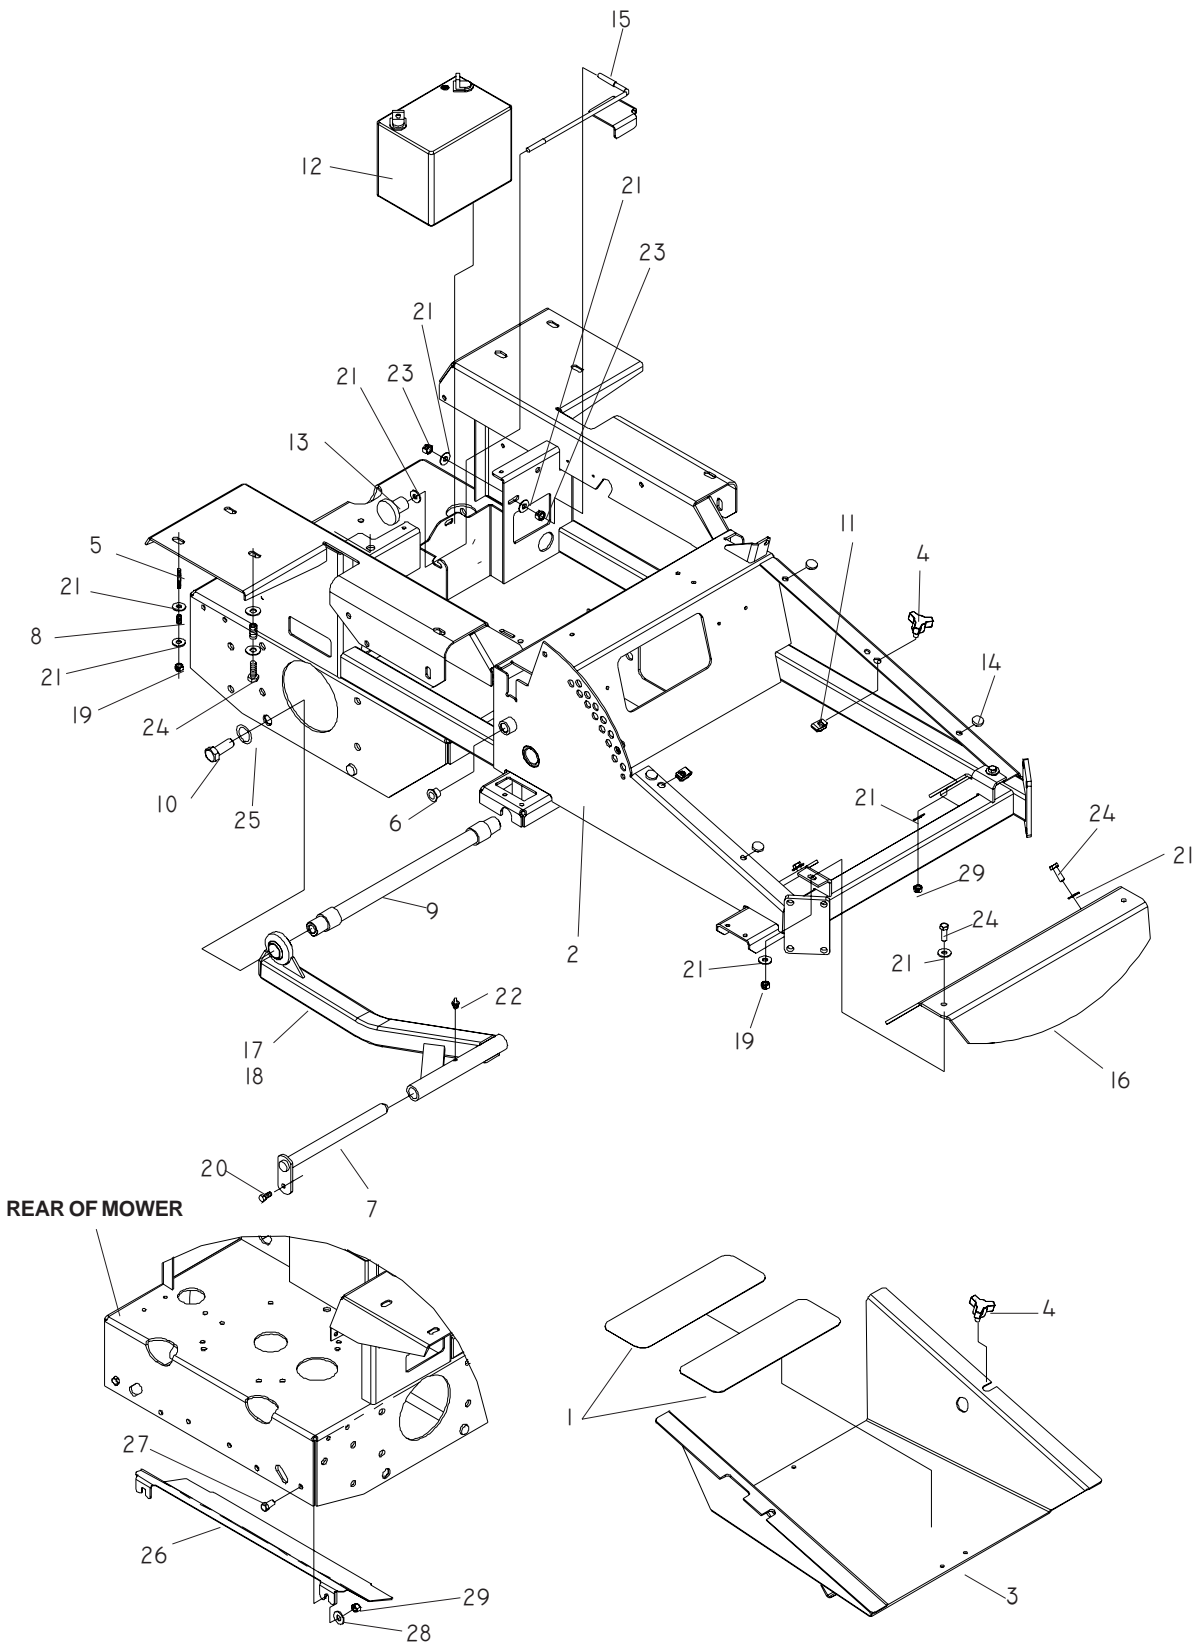

CHASSIS / FRAME