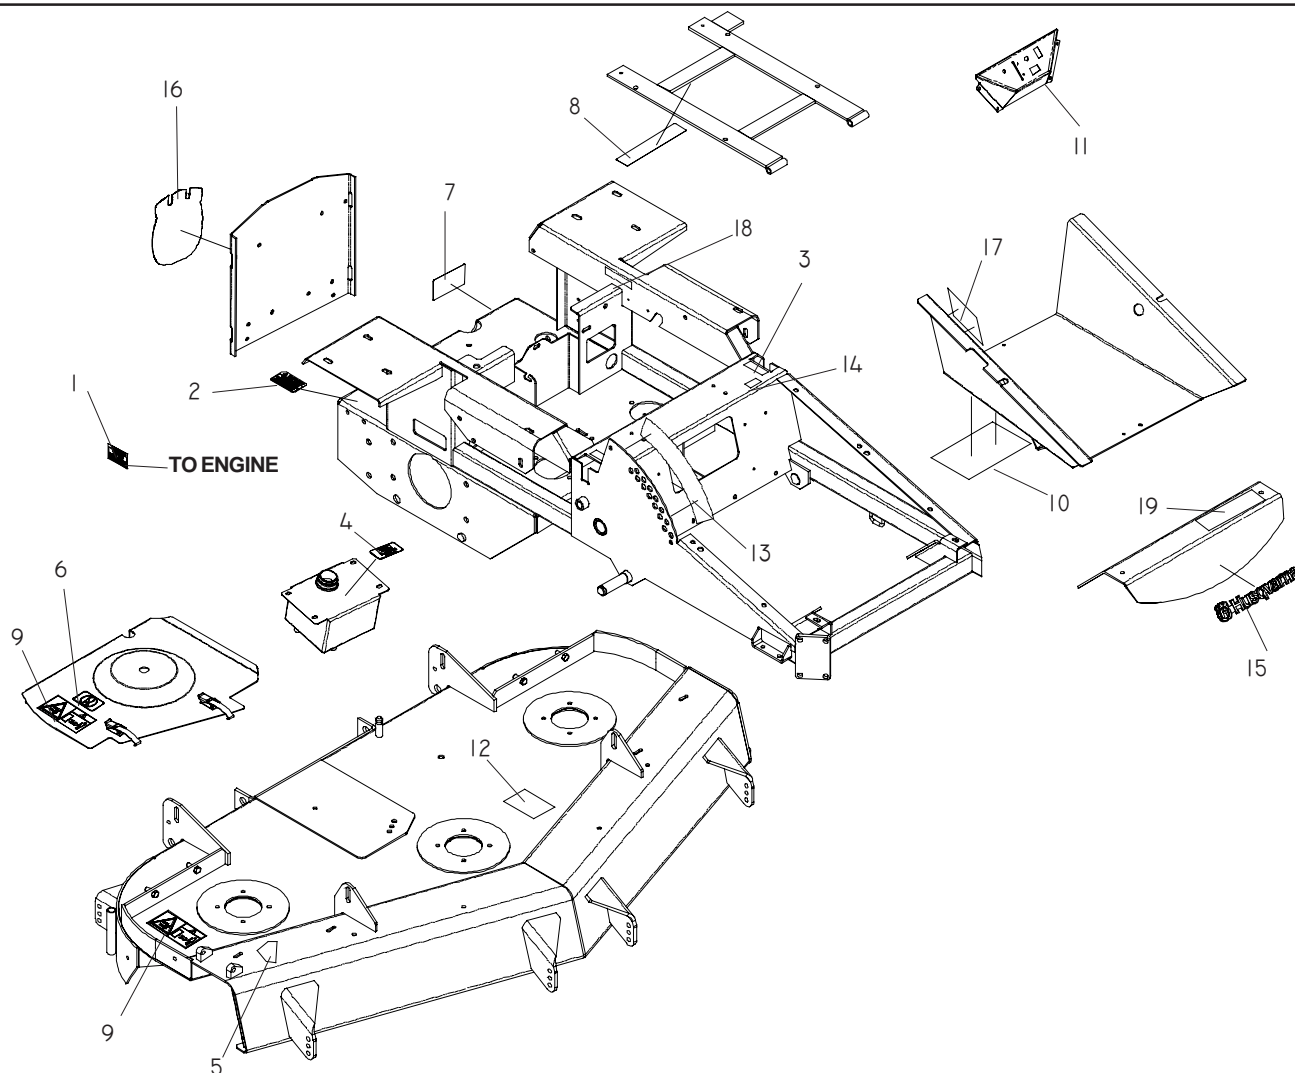

DECALS

ITEM	PART NO.	QTY.	DESCRIPTION	ITEM	PART NO.	QTY.	DESCRIPTION
1 ...	539 100128	... 1 ...	DECAL, EXHAUST	14	539 110974	... 1 ...	DECAL, H.S.T.
2 ...	539 101881	... 1 ...	DECAL, PROP 65	15	539 111047	... 1 ...	DECAL, HUSQVARNA
3 ...	539 103333	... 2 ...	DECAL, MOTION CONTROL	16	539 111055	... 1 ...	DECAL, CROWN
4	539 114832	... 1 ...	DECAL, OIL TANK	17	539 111575	... 1 ...	DECAL, WARNING
5 ...	539 913010	... 1 ...	DECAL, WARNING	18	539 111597	... 1 ...	DECAL, RELAYS
6 ...	539 105743	... 2 ...	DECAL, EURO NO STEP	19	539 111070	... 1 ...	DECAL, IZ4217
7 ...	539 105744	... 1 ...	DECAL, EURO DANGER, BLT	....	539 112675	... 1 ...	DECAL, IZ4819
8 ...	539 105745	... 1 ...	DECAL, EURO BATT WARNG	....	539 111058	... 1 ...	DECAL, IZ4821
9 ...	539 105746	... 2 ...	DECAL, EURO SEVERING	....	539 111064	... 1 ...	DECAL, IZ5223
10 ...	539 107289	... 1 ...	DECAL, SERVICE	....	539 112679	... 1 ...	DECAL, IZ6125
11	539 110956	... 1 ...	DECAL, CONSOLE	....	539 110258	... 1 ...	DECAL, IZ25
12	539 110967	... 1 ...	DECAL, BELT ROUTING	NOT SHOWN			
13	539 110973	... 1 ...	DECAL, HEIGHT ADJ	... 539 102670	... 1 ...	DECAL, FUEL VALVE