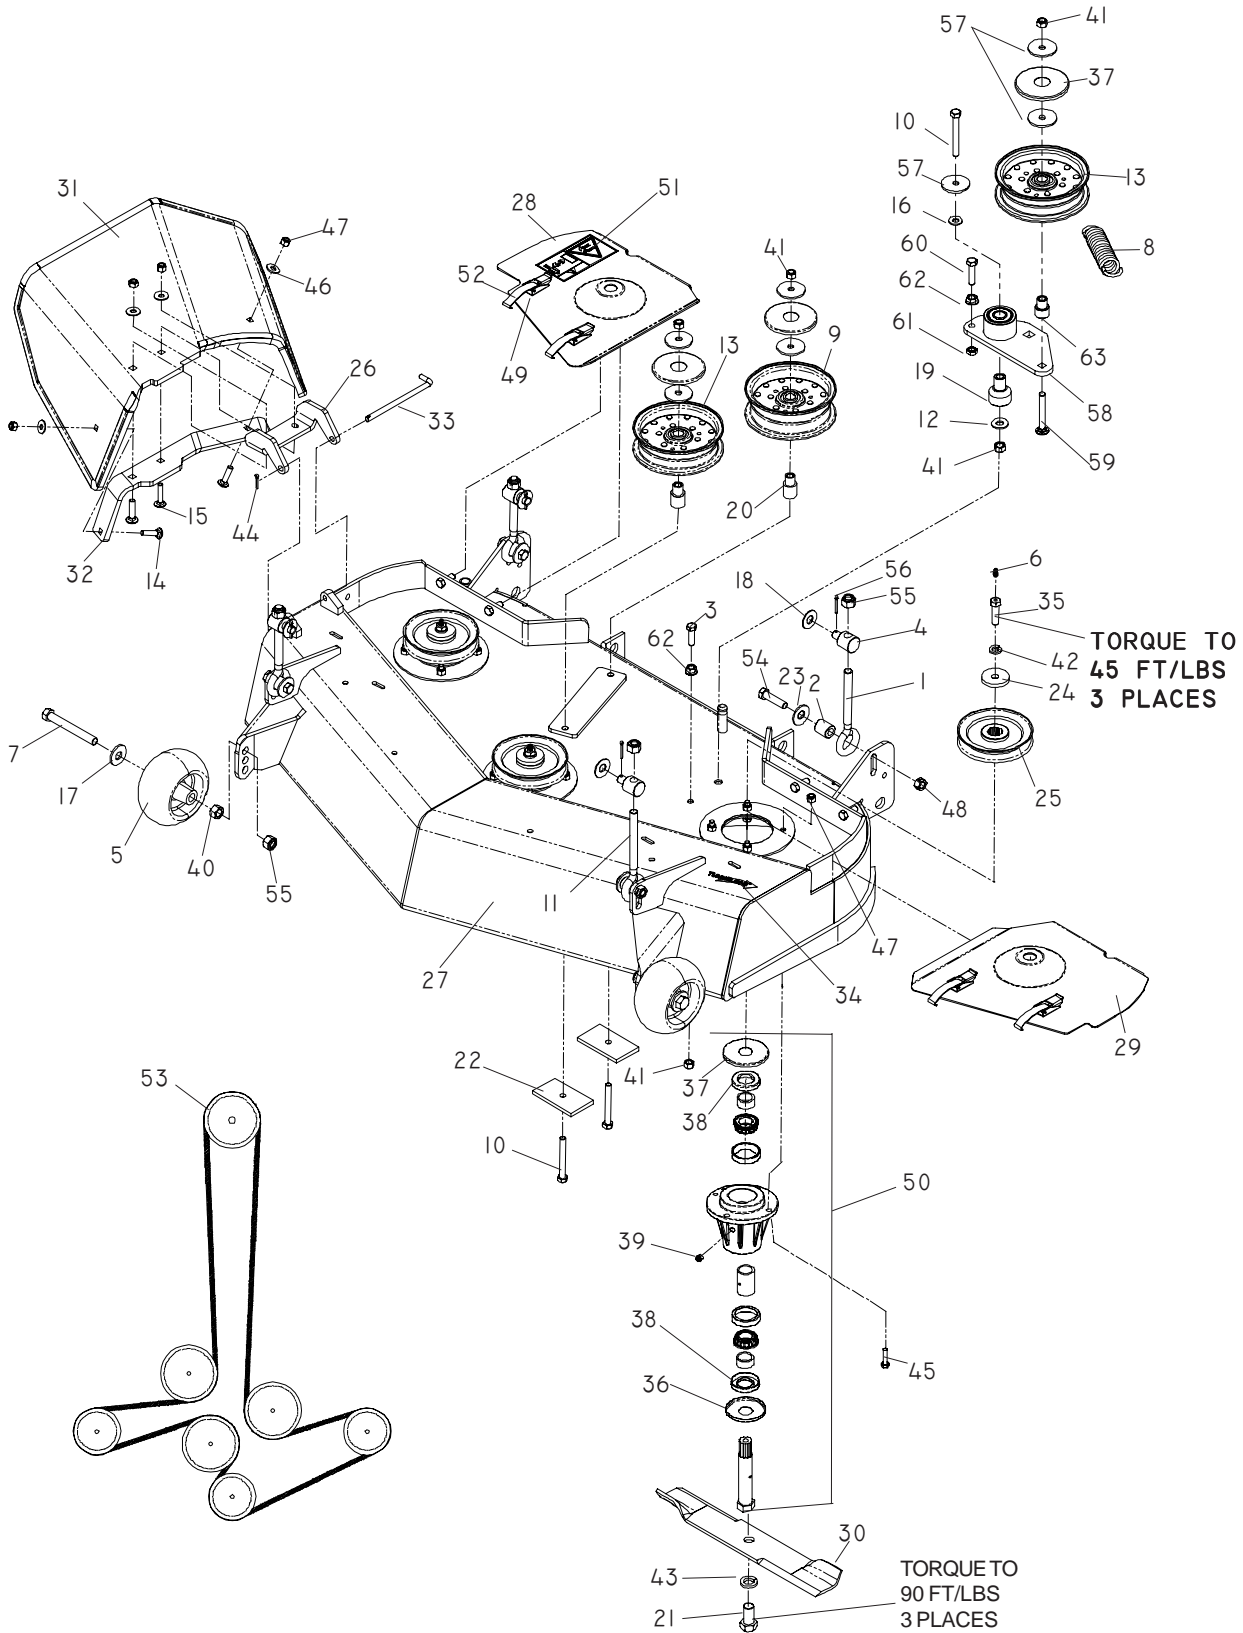

42" CUTTING DECK

42" CUTTING DECK

ITEM	PART NO.	QTY.	DESCRIPTION	ITEM	PART NO.	QTY.	DESCRIPTION
1	539 119227	2	EYE BOLT	33	539 131813	1	PIN, CHUTE PIVOT
2	539 114404	4	SPACER	34	539 111560	1	DECAL, TUNNEL
3	539 976941	1	HCS, 3/8 -16 X 1 1/4, GR5	35	539 112120	3	HCS, 7/16 -20 x 1 1/2, GR8
4	539 114405	4	SWIVEL	36	539 108449	1	BOTTOM DUST CAP
5	539 107610	2	ROLLER, ANTI SCALP	37	539 108450	6	TOP DUST CAP
6	539 976998	3	ZERK	38	539 108754	2	SHAFT SEAL
7	539 108366	2	HHB, 1/2 -13 X 4	39	539 977326	1	GREASE POPET
8	539 103256	1	SPRING, EXTENSION	40	539 990258	2	NUT, 1/2 -13
9	539 103258	1	PULLEY, IDLER	41	539 976979	5	NUT, 3/8 -16, NYLOC
10	539 101341	3	HCS, 3/8-16 x 3	42	539 990247	3	LOCKWASHER, 7/16
11	539 114698	2	EYE BOLT, 1/2 -13	43	539 990333	3	LOCKWASHER, 5/8
12	539 990517	1	WASHER, 3/8	44	539 990365	1	PIN COTTER, 1/8 X 3/4
13	539 103257	2	PULLEY, IDLER	45	539 990627	12	HCS, 5/16 -18 x 1 1/4
14	539 100472	2	RHSNB, 5/16 -18 X 1 1/4, GR5	46	539 990692	4	WASHER, 5/16
15	539 102933	2	RHSNB, 5/16 -18 X 1 1/2, GR5	47	539 990717	16	NUT, 5/16 -18, NYLOC
16	539 990122	1	WASHER, 3/8, SAE	48	539 990839	4	NUT, 7/16 -14, CNTRLCK, GRA
17	539 109554	2	WASHER, 1/2	49	539 110740	4	POP RIVET
18	539 990550	4	WASHER, 9/16	50	539 112934	3	SPINDLE ASSEMBLY
19	539 130205	1	PIVOT, BEARING	51	539 105746	1	DECAL, EURO SEVERING
20	539 103295	2	BUSHING, IDLER	52	539 109660	2	DRAW LATCH
21	539 103299	3	HCS, 5/8 -18 x 1 1/4	53	539 110832	1	DECK BELT
22	539 103303	2	PAD	54	539 108073	4	HCS, 7/16 -14 x 1 3/4
23	539 112484	4	SPRING WASHER, 1/2	55	539 101331	6	NUT, 1/2 -13, NYLOC
24	539 106504	3	WASHER, .469	56	539 109246	4	PIN, COTTER, 1/8 x 1
25	539 112141	3	PULLEY	57	539 111897	7	WASHER, 3/8, SPEC
26	539 130923	1	BRACKET, RUBBER CHUTE	58	539 130391	1	ARM, IDLER, W/BEARINGS
27	539 111375	1	DECK W/DECALS	59	539 130235	1	RHSNB, 3/8-16 x 2 3/4,
28	539 109663	1	BELT SHIELD, RIGHT	60	539 107042	1	HCS, 3/8-16 x 1 1/2, GR8
29	539 109664	1	BELT SHIELD, LEFT	61	539 109332	1	NUT, 3/8-16, JAM
30	539 109681	3	BLADE, 14 5/8"	62	539 990613	2	NUT, 3/8-16, WHIZLK
31	539 130778	1	DISCHARGE CHUTE	63	539 130242	1	BUSHING, IDLER
32	539 130925	1	BRACKET, REINFORCING