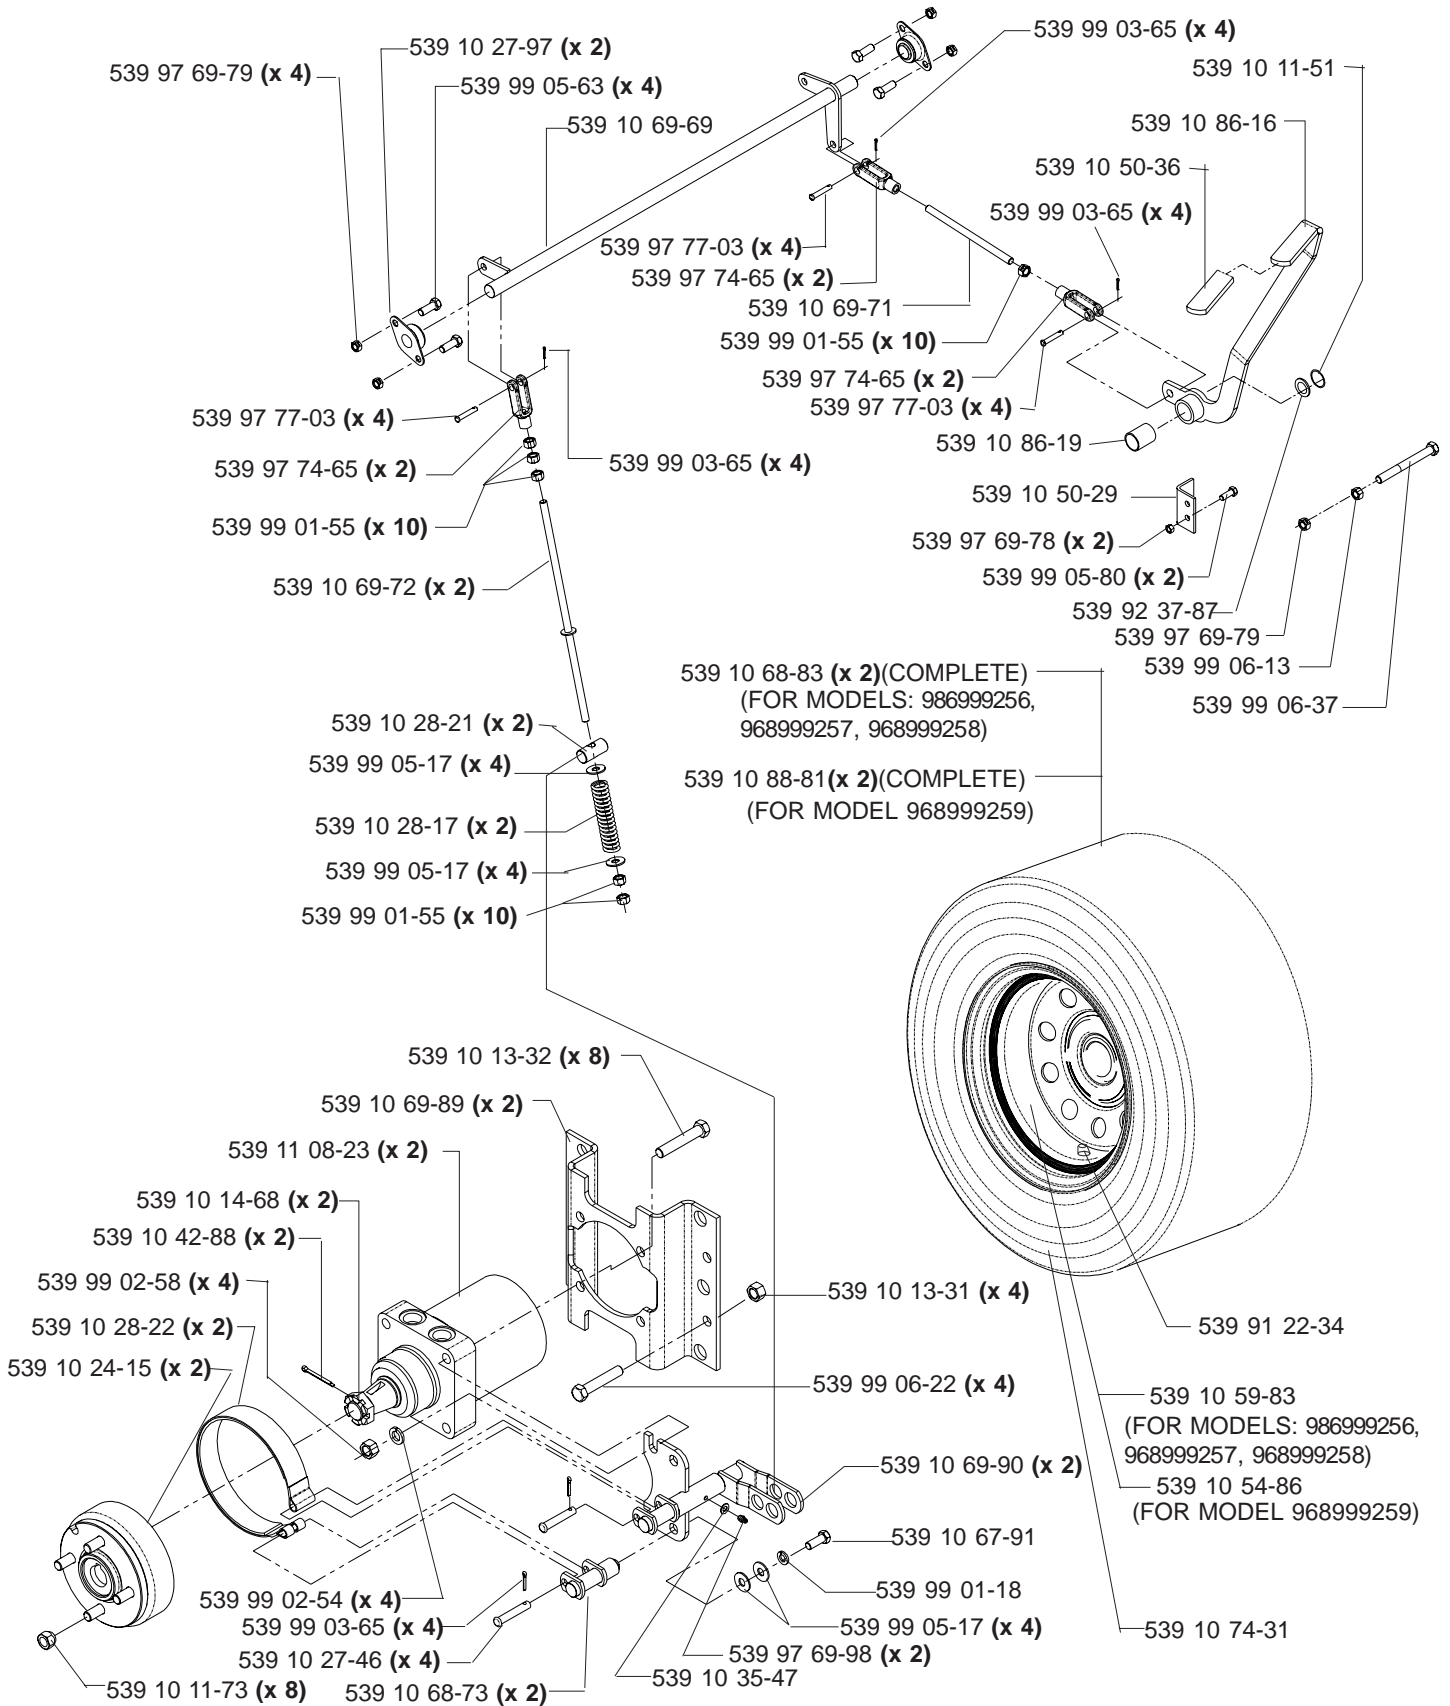

HYDRAULIC ASSEMBLY (TL)

MODELS: 968999256, 968999257, 968999258, 9689992259

MAIN FRAME ASSEMBLY

MAIN FRAME ASSEMBLY

SEAT ASSEMBLY

MODELS: 968999256, 968999257, 968999258, 968999259

- 539 11 10-26 1 SEAT BELT (NOT SHOWN)
- 539 10 87-45 1 SWITCH/SNAP MOUNT KIT (NOT SHOWN)
- 539 11 14-34 1 BACK, HARD PLASTIC PREM SEAT (NOT SHOWN)

KAWASAKI ENGINE ASSEMBLY

MODELS: 968999256, 968999257, 968999259

MOTION CONTROL ASSEMBLY

PARK BRAKE ASSEMBLY (TL)

MODELS: 968999256, 968999257, 968999258, 968999259

CASTER ARM

MODEL: 986999259

42" DECK ASSEMBLY

NOTE:
 TORQUE TO
 45 FT/LBS
 3 PLACES

NOTE:
 TORQUE TO 90 FT/LBS
 3 PLACES

42" DECK ASSEMBLY

48" DECK ASSEMBLY

48" DECK ASSEMBLY

52" DECK ASSEMBLY

52" DECK ASSEMBLY

61" DECK ASSEMBLY

61" DECK ASSEMBLY

DECK LIFT ASSEMBLY

WIRING ASSEMBLY

DECALS

539 10 26-70 DECAL, FUEL VALVE (NOT SHOWN)

LIFT PEDAL

ROPS