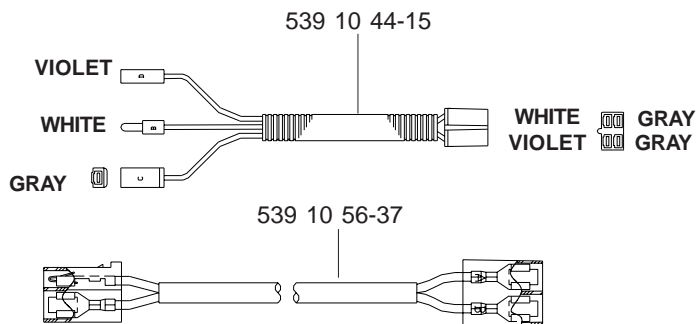

HYDRAULIC ASSEMBLY (TL)

MODELS: 968999256, 968999257, 968999258, 9689992259

MAIN FRAME ASSEMBLY

MAIN FRAME ASSEMBLY

SEAT ASSEMBLY

MODELS: 968999256, 968999257, 968999258, 968999259

- 539 11 10-26 1 SEAT BELT (NOT SHOWN)
- 539 10 87-45 1 SWITCH/SNAP MOUNT KIT (NOT SHOWN)
- 539 11 14-34 1 BACK, HARD PLASTIC PREM SEAT (NOT SHOWN)

KAWASAKI ENGINE ASSEMBLY

MODELS: 968999256, 968999257, 968999259

MOTION CONTROL ASSEMBLY

PARK BRAKE ASSEMBLY (TL)

MODELS: 968999256, 968999257, 968999258, 968999259

CASTER ARM

MODEL: 986999259

42" DECK ASSEMBLY

NOTE:
 TORQUE TO
 45 FT/LBS
 3 PLACES

NOTE:
 TORQUE TO 90 FT/LBS
 3 PLACES

42" DECK ASSEMBLY

48" DECK ASSEMBLY

48" DECK ASSEMBLY

52" DECK ASSEMBLY

52" DECK ASSEMBLY

61" DECK ASSEMBLY