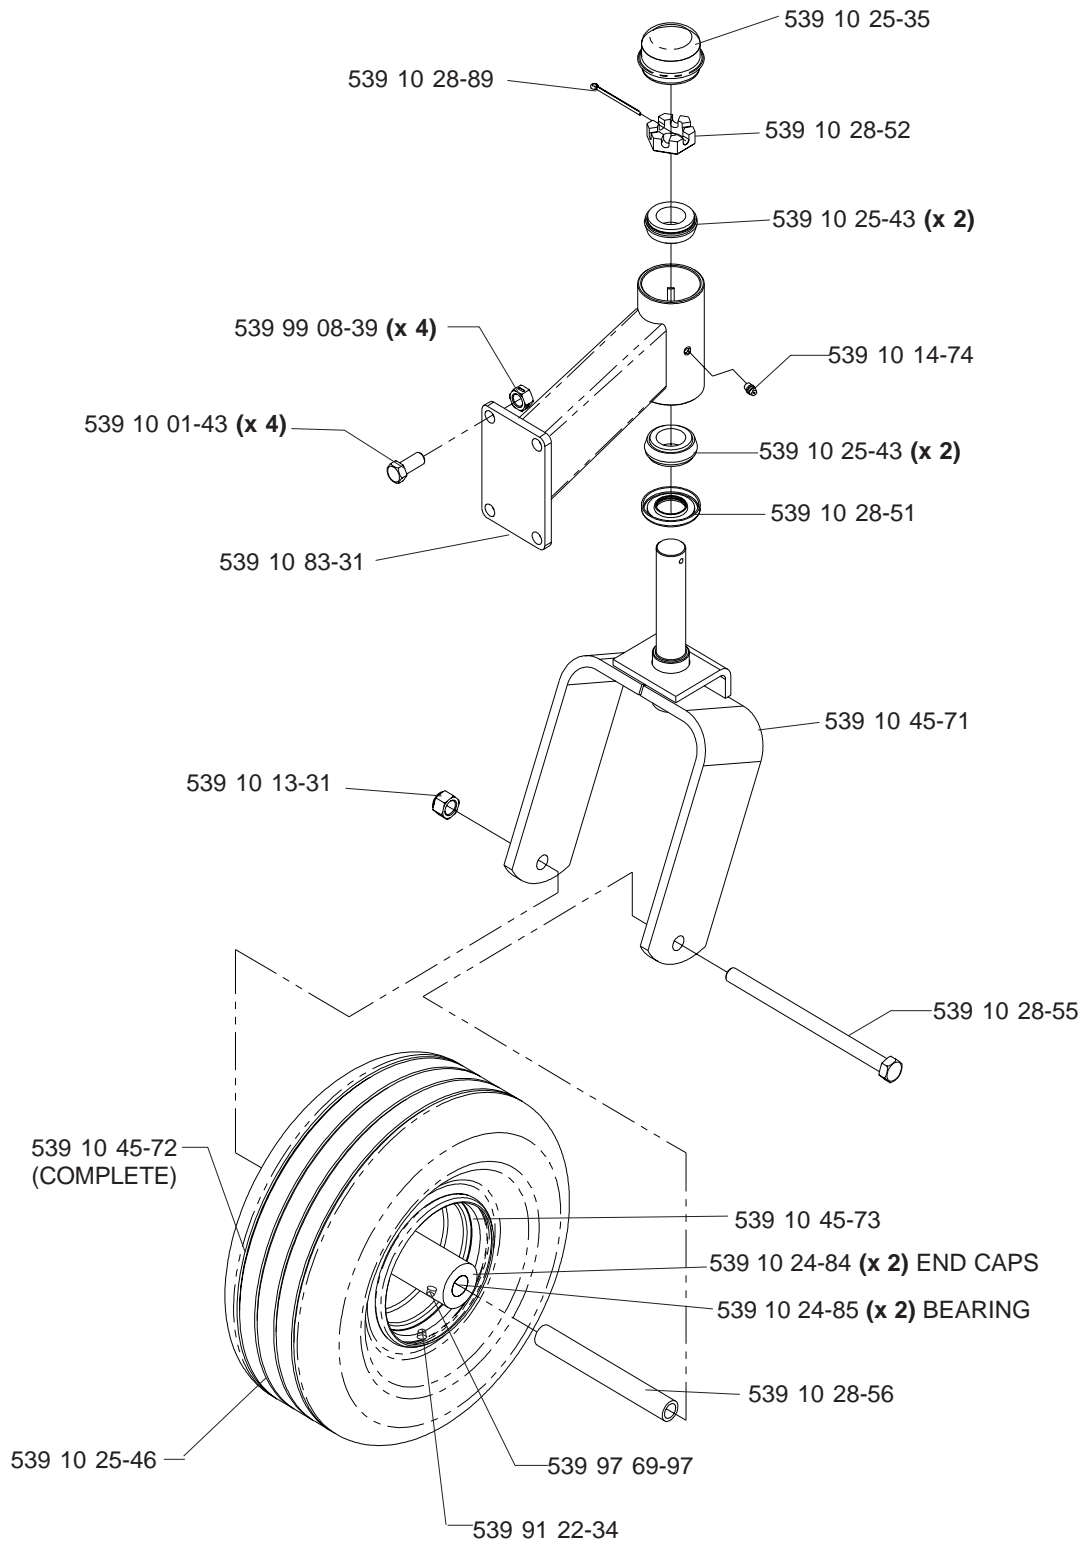

HYDRAULIC ASSEMBLY (TL)

MODELS: 968999256, 968999257, 968999258, 9689992259

MAIN FRAME ASSEMBLY

MAIN FRAME ASSEMBLY

SEAT ASSEMBLY

MODELS: 968999256, 968999257, 968999258, 968999259

- 539 11 10-26 1 SEAT BELT (NOT SHOWN)
- 539 10 87-45 1 SWITCH/SNAP MOUNT KIT (NOT SHOWN)
- 539 11 14-34 1 BACK, HARD PLASTIC PREM SEAT (NOT SHOWN)

KAWASAKI ENGINE ASSEMBLY

MODELS: 968999256, 968999257, 968999259

MOTION CONTROL ASSEMBLY

PARK BRAKE ASSEMBLY (TL)

MODELS: 968999256, 968999257, 968999258, 968999259

CASTER ARM

MODEL: 986999259

42" DECK ASSEMBLY

NOTE:
 TORQUE TO
 45 FT/LBS
 3 PLACES

NOTE:
 TORQUE TO 90 FT/LBS
 3 PLACES

42" DECK ASSEMBLY

48" DECK ASSEMBLY

48" DECK ASSEMBLY

52" DECK ASSEMBLY

52" DECK ASSEMBLY

61" DECK ASSEMBLY

61" DECK ASSEMBLY

DECK LIFT ASSEMBLY

WIRING ASSEMBLY

DECALS

539 10 26-70 DECAL, FUEL VALVE (NOT SHOWN)

LIFT PEDAL

ROPS