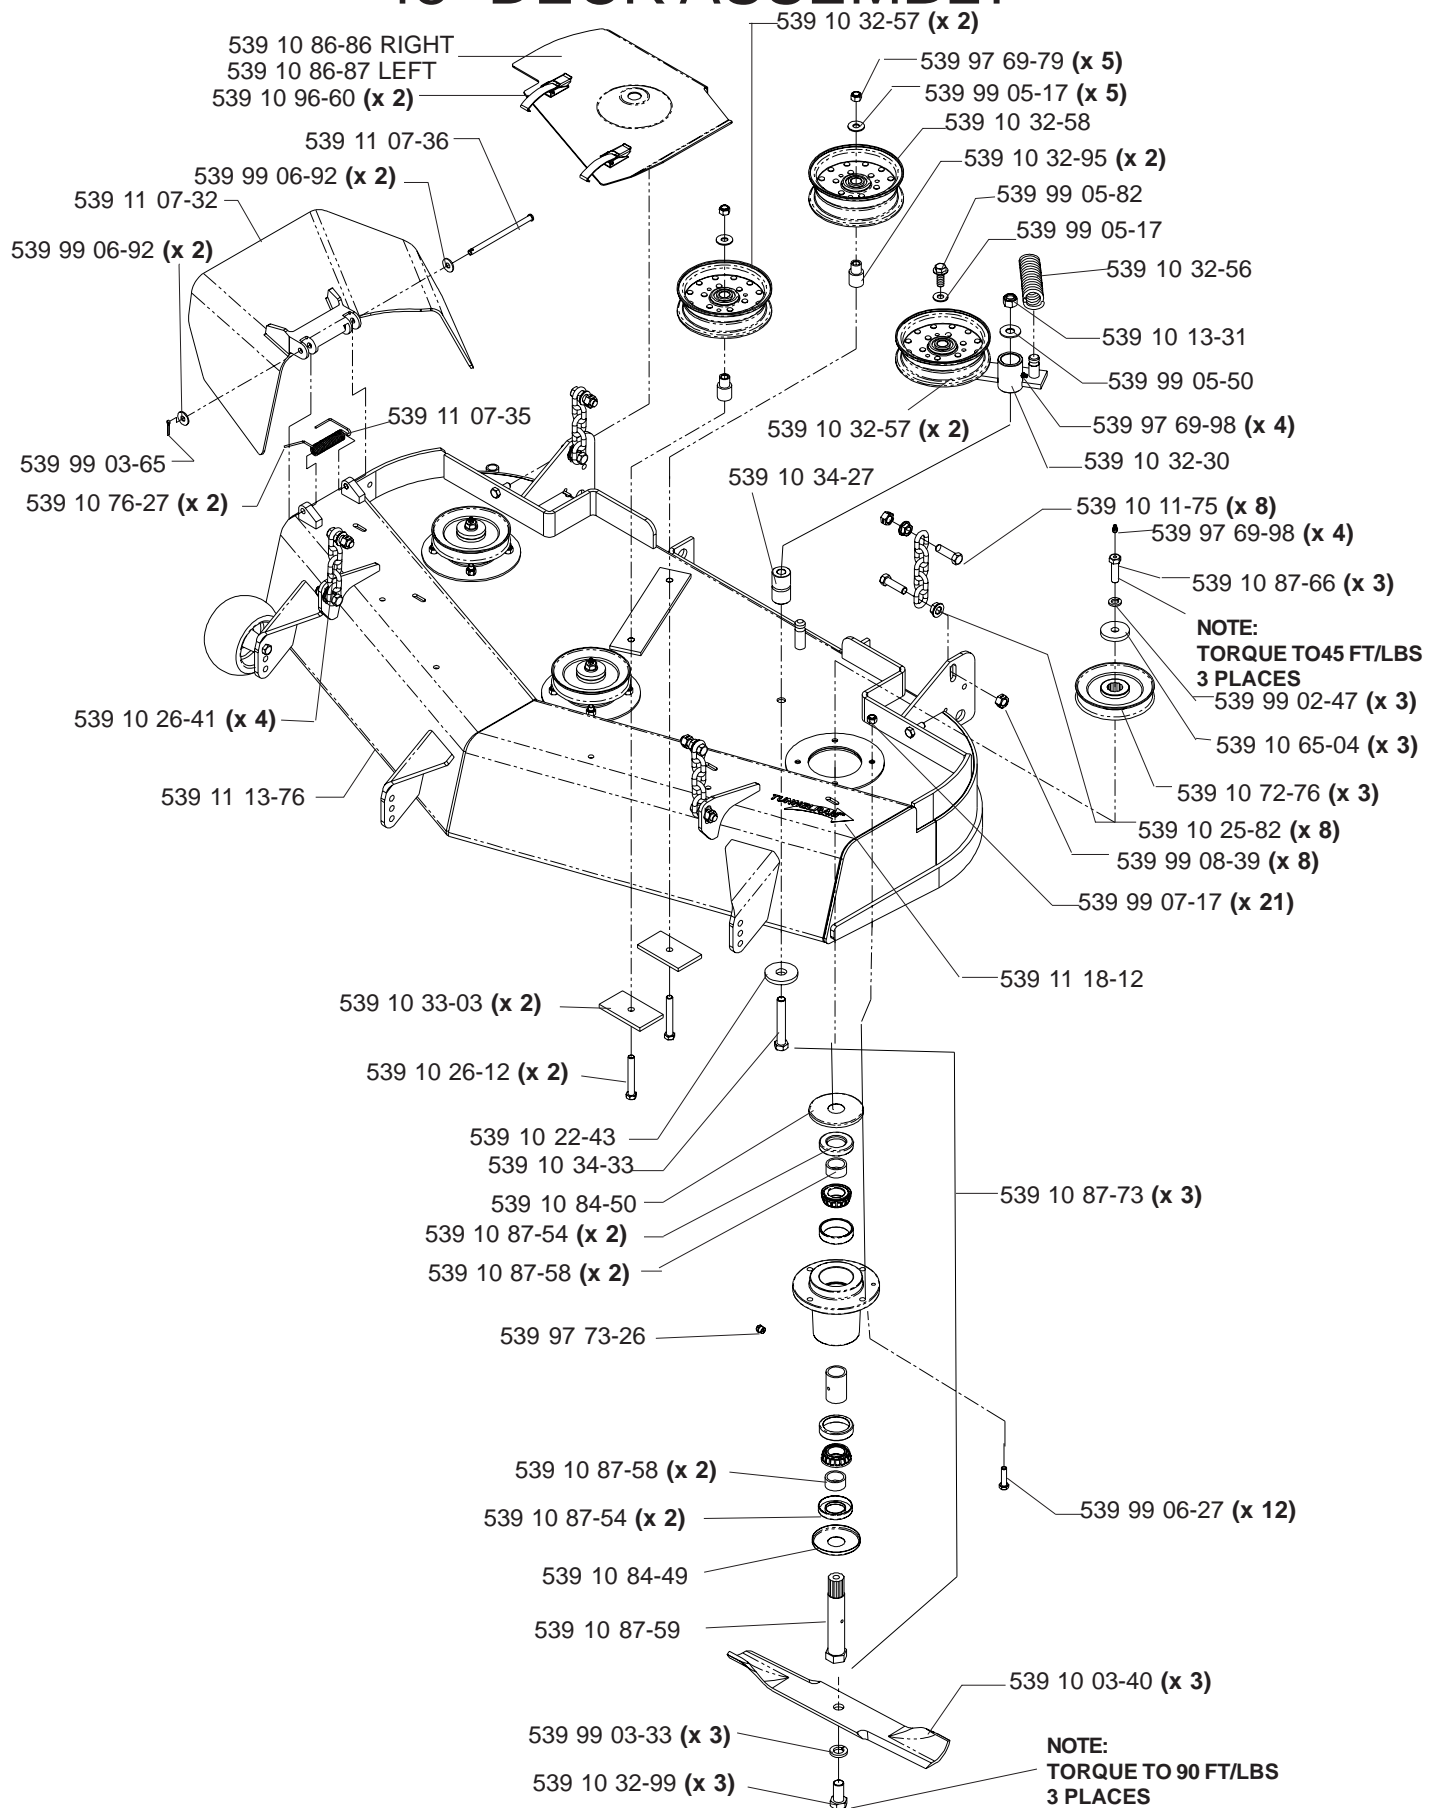

HYDRAULIC ASSEMBLY (TL)

MODELS: 968999256, 968999257, 968999258, 9689992259

MAIN FRAME ASSEMBLY

MAIN FRAME ASSEMBLY

SEAT ASSEMBLY

MODELS: 968999256, 968999257, 968999258, 968999259

- 539 11 10-26 1 SEAT BELT (NOT SHOWN)
- 539 10 87-45 1 SWITCH/SNAP MOUNT KIT (NOT SHOWN)
- 539 11 14-34 1 BACK, HARD PLASTIC PREM SEAT (NOT SHOWN)

KAWASAKI ENGINE ASSEMBLY

MODELS: 968999256, 968999257, 968999259

MOTION CONTROL ASSEMBLY

PARK BRAKE ASSEMBLY (TL)

MODELS: 968999256, 968999257, 968999258, 968999259

CASTER ARM

MODEL: 986999259

42" DECK ASSEMBLY

NOTE:
 TORQUE TO
 45 FT/LBS
 3 PLACES

NOTE:
 TORQUE TO 90 FT/LBS
 3 PLACES

42" DECK ASSEMBLY

48" DECK ASSEMBLY

48" DECK ASSEMBLY

52" DECK ASSEMBLY

52" DECK ASSEMBLY

61" DECK ASSEMBLY

61" DECK ASSEMBLY

DECK LIFT ASSEMBLY

WIRING ASSEMBLY

DECALS

539 10 26-70 DECAL, FUEL VALVE (NOT SHOWN)

LIFT PEDAL

ROPS