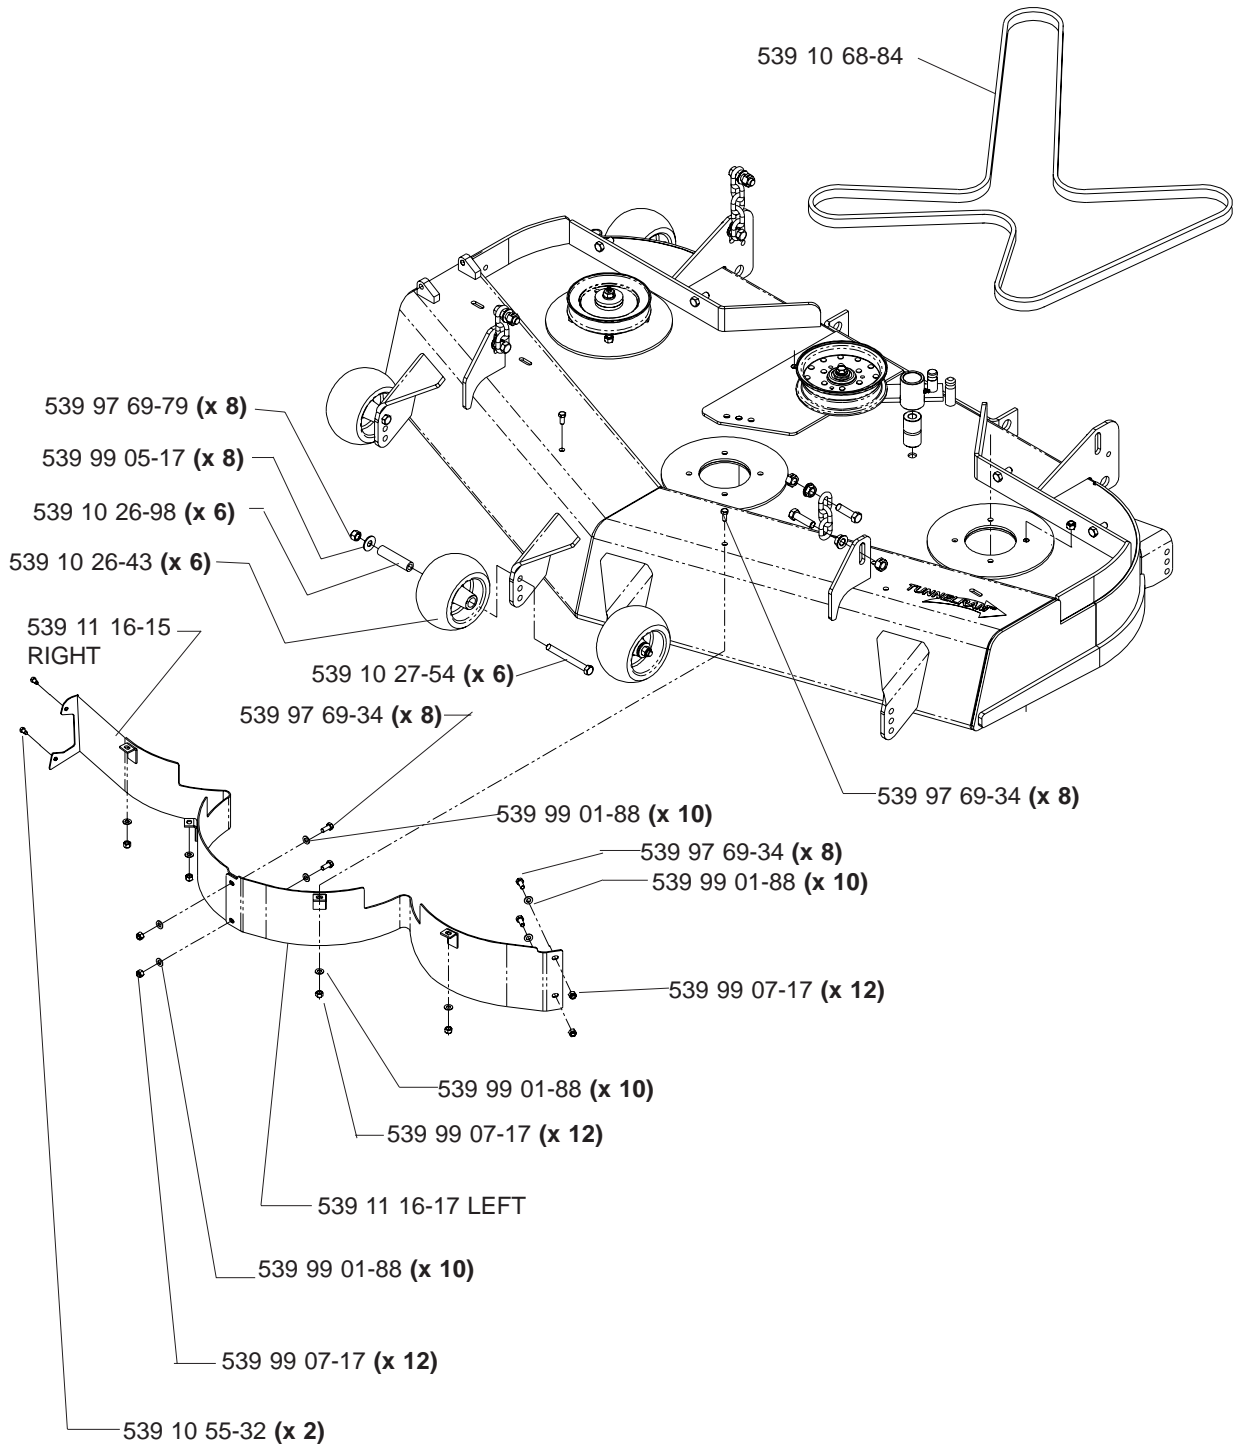

HYDRAULIC ASSEMBLY (TL)

MODELS: 968999256, 968999257, 968999258, 9689992259

MAIN FRAME ASSEMBLY

MAIN FRAME ASSEMBLY

SEAT ASSEMBLY

MODELS: 968999256, 968999257, 968999258, 968999259

- 539 11 10-26 1 SEAT BELT (NOT SHOWN)
- 539 10 87-45 1 SWITCH/SNAP MOUNT KIT (NOT SHOWN)
- 539 11 14-34 1 BACK, HARD PLASTIC PREM SEAT (NOT SHOWN)

KAWASAKI ENGINE ASSEMBLY

MODELS: 968999256, 968999257, 968999259

MOTION CONTROL ASSEMBLY

PARK BRAKE ASSEMBLY (TL)

MODELS: 968999256, 968999257, 968999258, 968999259

CASTER ARM

MODEL: 986999259

42" DECK ASSEMBLY

NOTE:
 TORQUE TO
 45 FT/LBS
 3 PLACES

NOTE:
 TORQUE TO 90 FT/LBS
 3 PLACES

42" DECK ASSEMBLY

48" DECK ASSEMBLY

48" DECK ASSEMBLY

52" DECK ASSEMBLY

52" DECK ASSEMBLY

61" DECK ASSEMBLY

61" DECK ASSEMBLY

DECK LIFT ASSEMBLY

WIRING ASSEMBLY

DECALS

539 10 26-70 DECAL, FUEL VALVE (NOT SHOWN)

LIFT PEDAL

ROPS