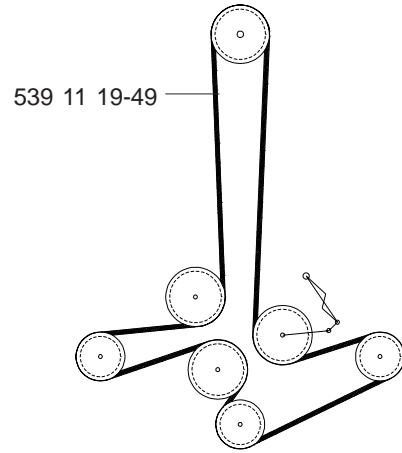

HYDRAULIC ASSEMBLY (TL)

MODELS: 968999256, 968999257, 968999258, 9689992259

MAIN FRAME ASSEMBLY

MAIN FRAME ASSEMBLY

SEAT ASSEMBLY

MODELS: 968999256, 968999257, 968999258, 968999259

- 539 11 10-26 1 SEAT BELT (NOT SHOWN)
- 539 10 87-45 1 SWITCH/SNAP MOUNT KIT (NOT SHOWN)
- 539 11 14-34 1 BACK, HARD PLASTIC PREM SEAT (NOT SHOWN)

KAWASAKI ENGINE ASSEMBLY

MODELS: 968999256, 968999257, 968999259

MOTION CONTROL ASSEMBLY

PARK BRAKE ASSEMBLY (TL)

MODELS: 968999256, 968999257, 968999258, 968999259

CASTER ARM

MODEL: 986999259

42" DECK ASSEMBLY

NOTE:
 TORQUE TO
 45 FT/LBS
 3 PLACES

NOTE:
 TORQUE TO 90 FT/LBS
 3 PLACES

42" DECK ASSEMBLY

48" DECK ASSEMBLY

48" DECK ASSEMBLY

52" DECK ASSEMBLY

52" DECK ASSEMBLY

61" DECK ASSEMBLY

61" DECK ASSEMBLY

DECK LIFT ASSEMBLY

WIRING ASSEMBLY

DECALS

539 10 26-70 DECAL, FUEL VALVE (NOT SHOWN)

LIFT PEDAL

ROPS