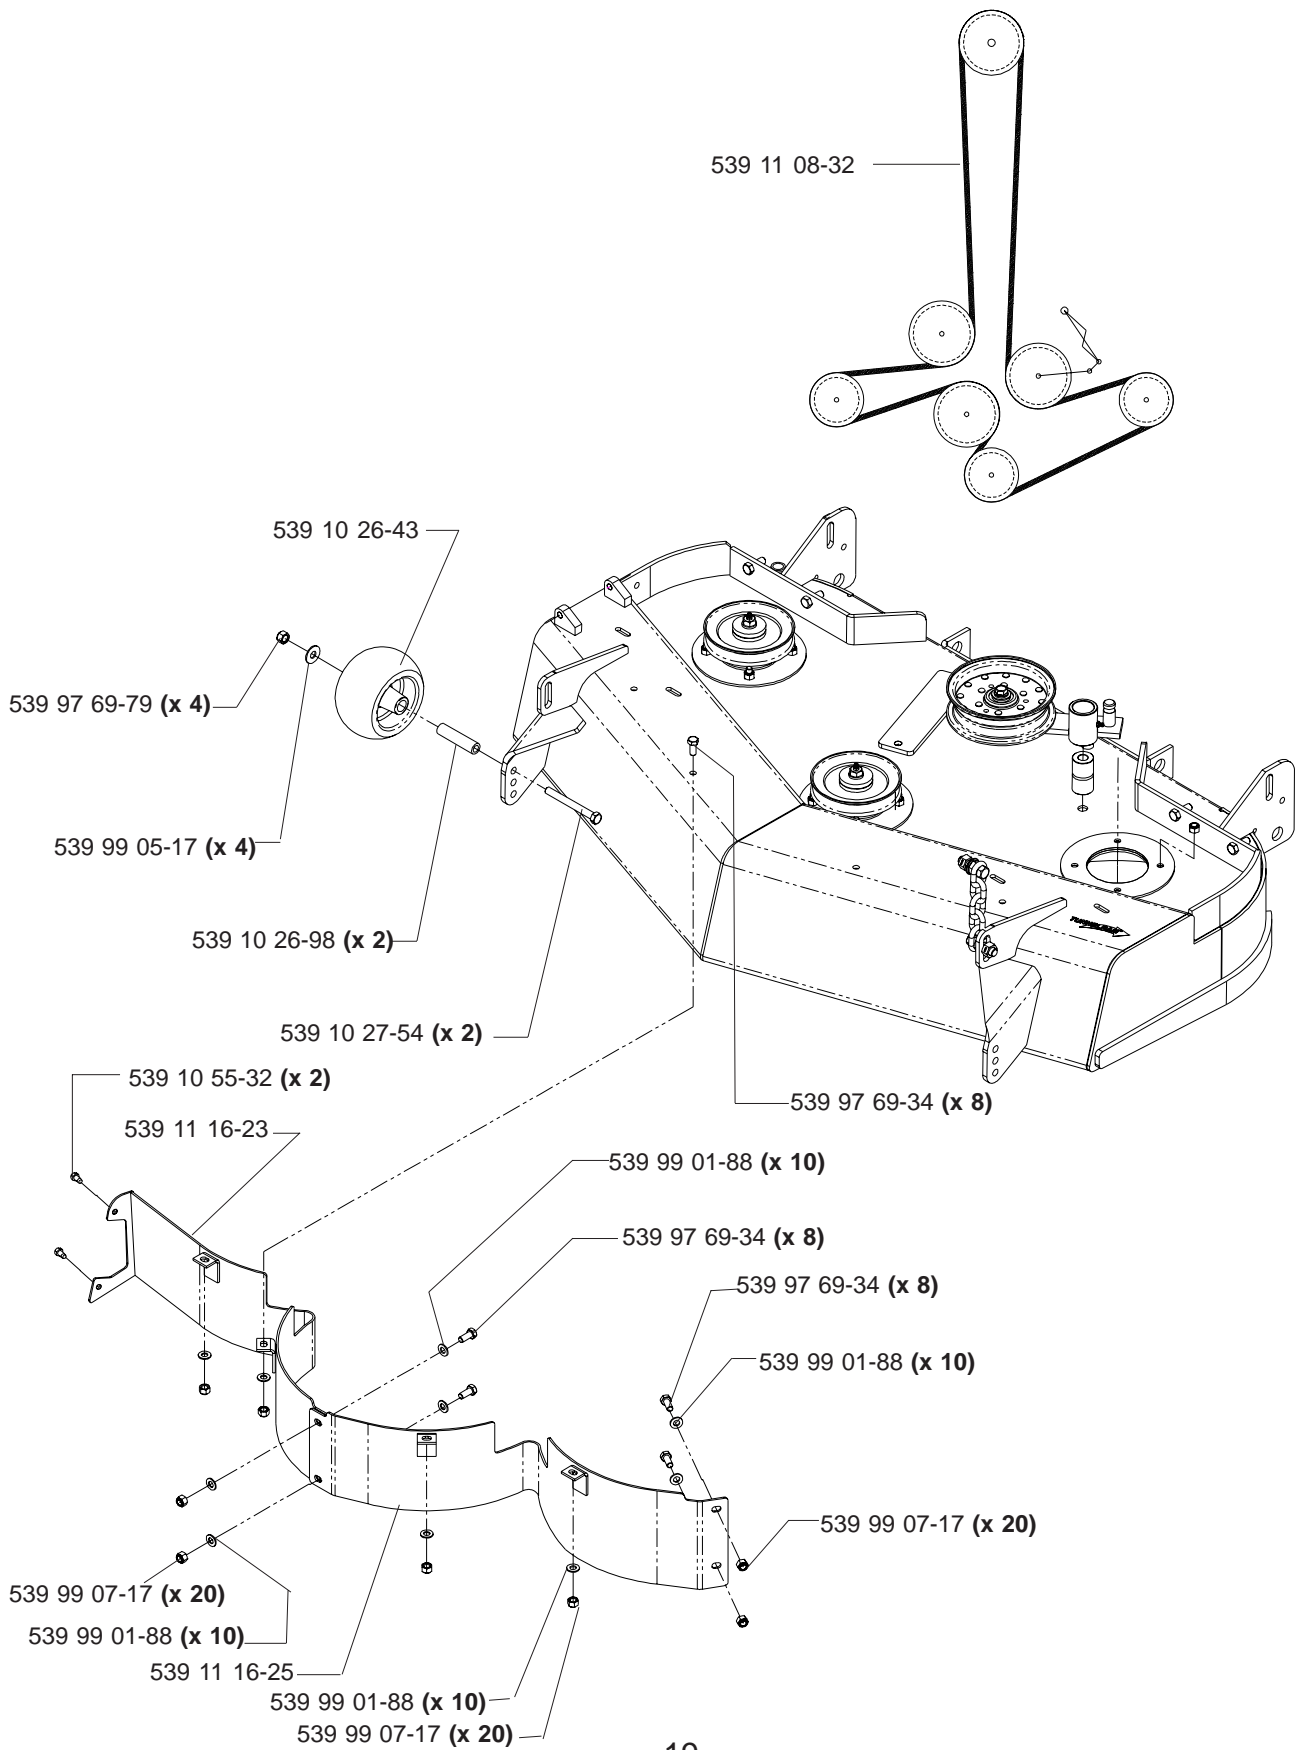

HYDRAULIC ASSEMBLY (TL)

MODELS: 968999256, 968999257, 968999258, 9689992259

MAIN FRAME ASSEMBLY

MAIN FRAME ASSEMBLY

SEAT ASSEMBLY

MODELS: 968999256, 968999257, 968999258, 968999259

- 539 11 10-26 1 SEAT BELT (NOT SHOWN)
- 539 10 87-45 1 SWITCH/SNAP MOUNT KIT (NOT SHOWN)
- 539 11 14-34 1 BACK, HARD PLASTIC PREM SEAT (NOT SHOWN)

KAWASAKI ENGINE ASSEMBLY

MODELS: 968999256, 968999257, 968999259

MOTION CONTROL ASSEMBLY

PARK BRAKE ASSEMBLY (TL)

MODELS: 968999256, 968999257, 968999258, 968999259

CASTER ARM

MODEL: 986999259

42" DECK ASSEMBLY

NOTE:
 TORQUE TO
 45 FT/LBS
 3 PLACES

NOTE:
 TORQUE TO 90 FT/LBS
 3 PLACES

42" DECK ASSEMBLY

48" DECK ASSEMBLY

48" DECK ASSEMBLY

52" DECK ASSEMBLY

52" DECK ASSEMBLY

61" DECK ASSEMBLY

61" DECK ASSEMBLY

DECK LIFT ASSEMBLY

WIRING ASSEMBLY

DECALS

539 10 26-70 DECAL, FUEL VALVE (NOT SHOWN)

LIFT PEDAL

ROPS