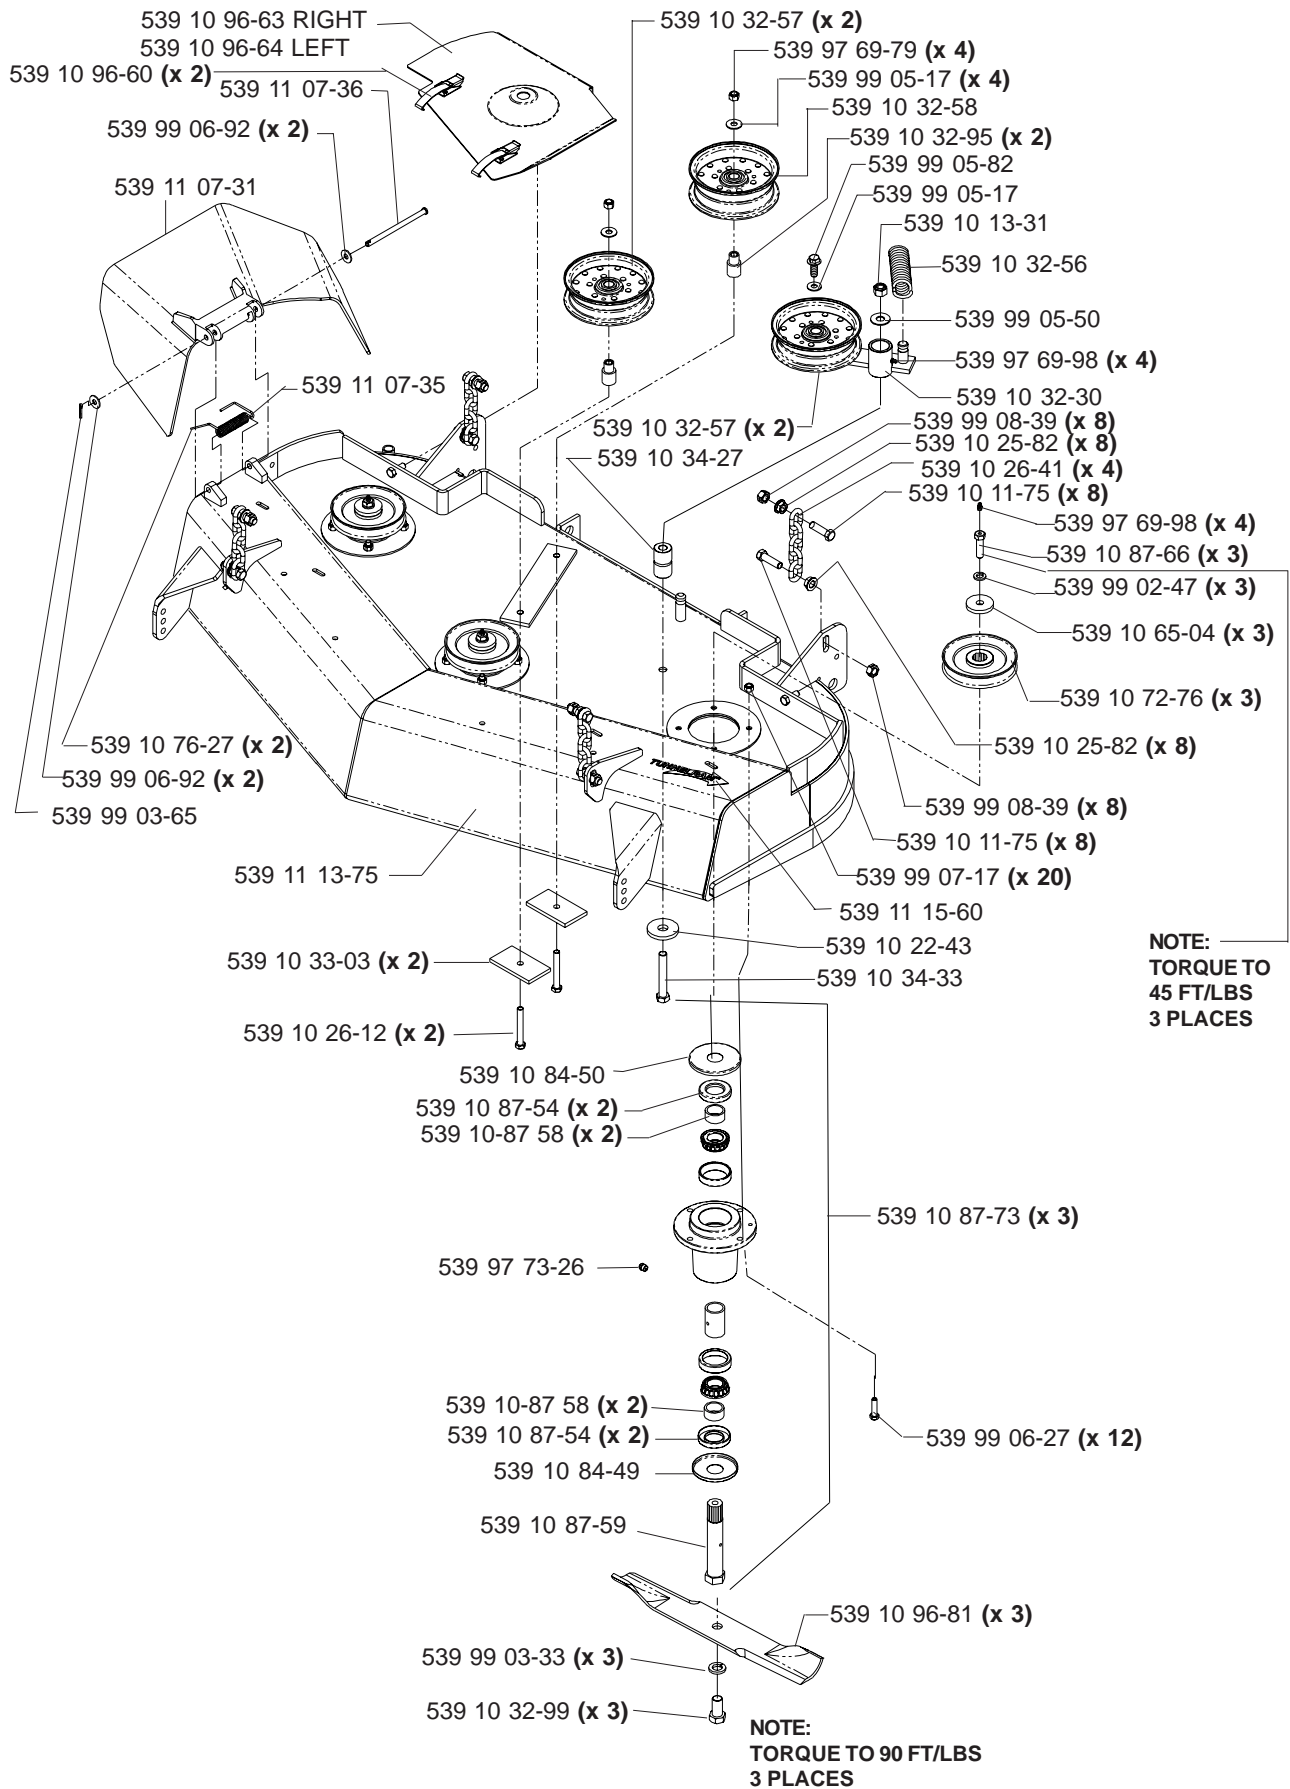

HYDRAULIC ASSEMBLY (TL)

MODELS: 968999256, 968999257, 968999258, 9689992259

MAIN FRAME ASSEMBLY

MAIN FRAME ASSEMBLY

SEAT ASSEMBLY

MODELS: 968999256, 968999257, 968999258, 968999259

- 539 11 10-26 1 SEAT BELT (NOT SHOWN)
- 539 10 87-45 1 SWITCH/SNAP MOUNT KIT (NOT SHOWN)
- 539 11 14-34 1 BACK, HARD PLASTIC PREM SEAT (NOT SHOWN)

KAWASAKI ENGINE ASSEMBLY

MODELS: 968999256, 968999257, 968999259

MOTION CONTROL ASSEMBLY

PARK BRAKE ASSEMBLY (TL)

MODELS: 968999256, 968999257, 968999258, 968999259

CASTER ARM

MODEL: 986999259

42" DECK ASSEMBLY

NOTE:
 TORQUE TO
 45 FT/LBS
 3 PLACES

NOTE:
 TORQUE TO 90 FT/LBS
 3 PLACES

42" DECK ASSEMBLY

48" DECK ASSEMBLY

48" DECK ASSEMBLY

52" DECK ASSEMBLY

52" DECK ASSEMBLY

61" DECK ASSEMBLY

61" DECK ASSEMBLY

DECK LIFT ASSEMBLY

WIRING ASSEMBLY

DECALS

539 10 26-70 DECAL, FUEL VALVE (NOT SHOWN)

LIFT PEDAL

ROPS