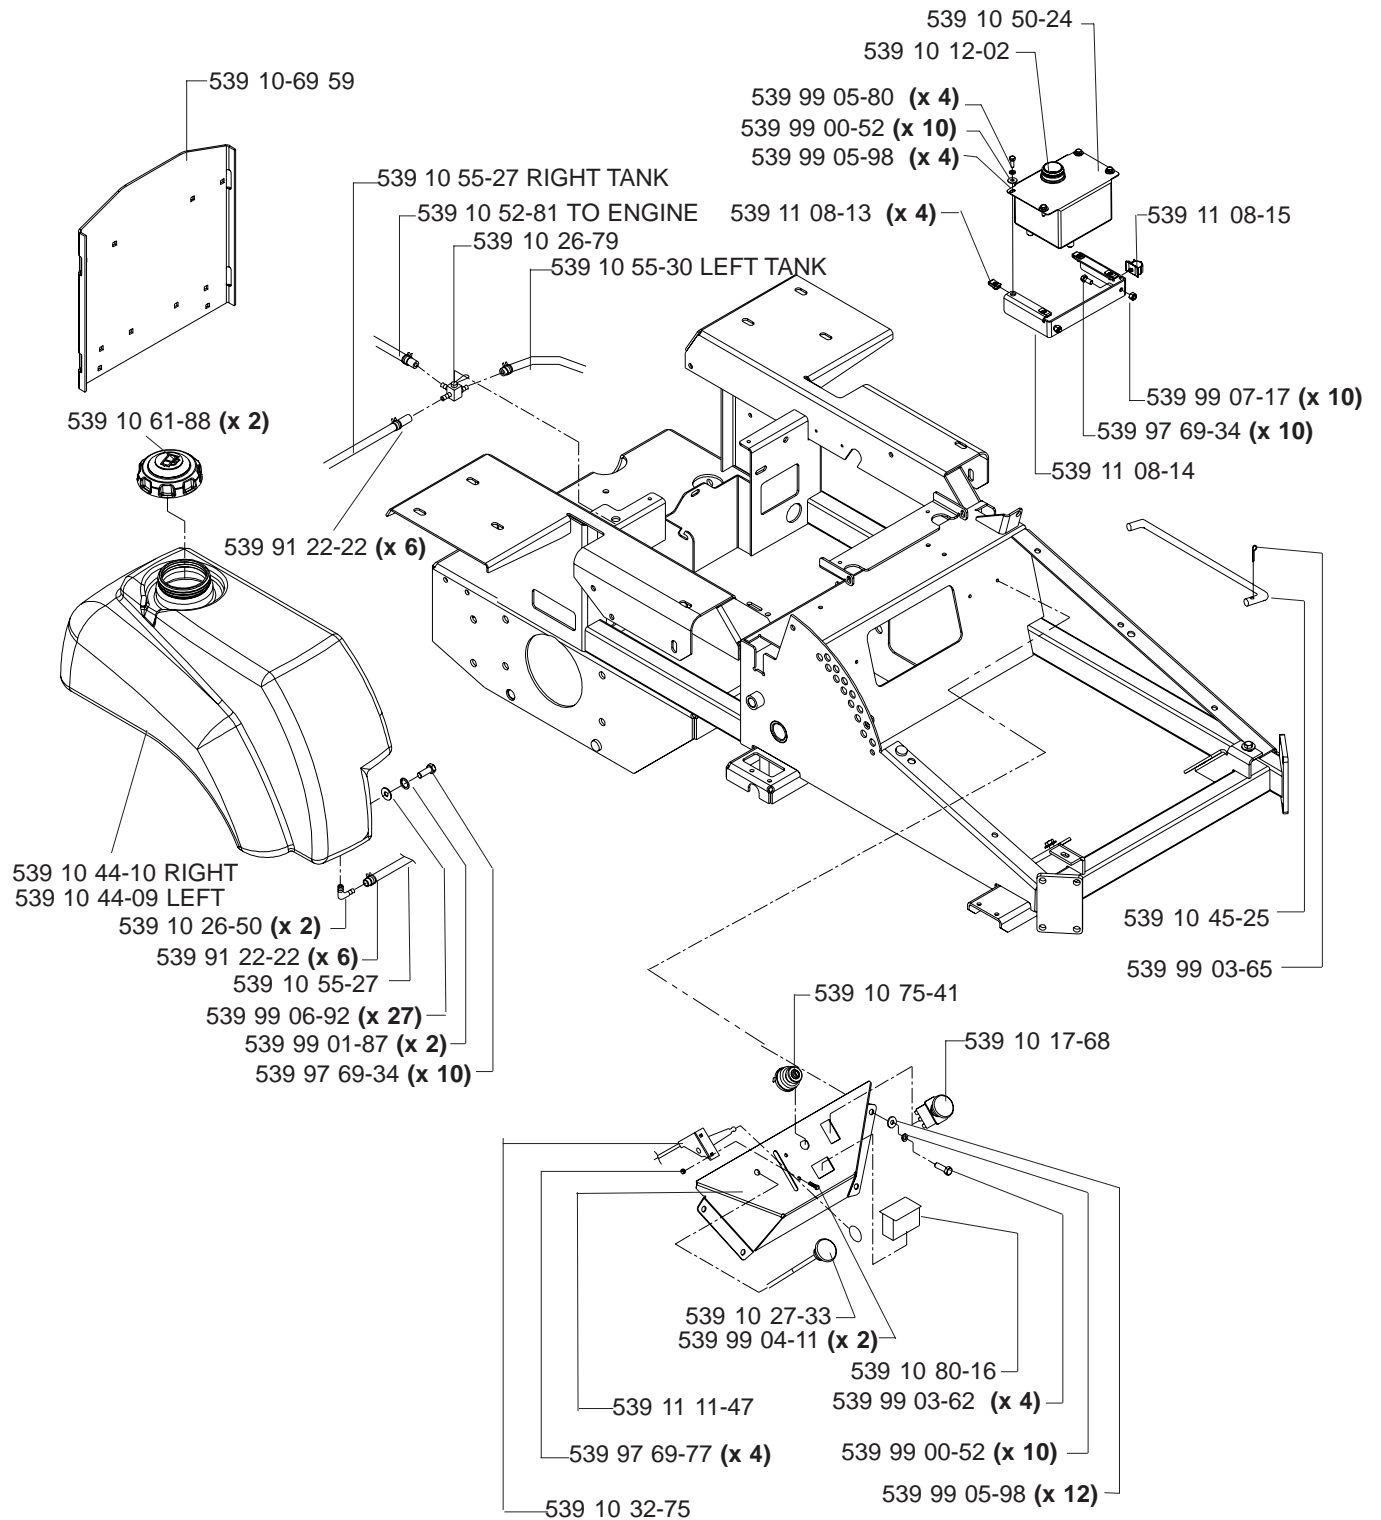

HYDRAULIC ASSEMBLY (TL)

MODELS: 968999256, 968999257, 968999258, 9689992259

MAIN FRAME ASSEMBLY

MAIN FRAME ASSEMBLY

SEAT ASSEMBLY

MODELS: 968999256, 968999257, 968999258, 968999259

- 539 11 10-26 1 SEAT BELT (NOT SHOWN)
- 539 10 87-45 1 SWITCH/SNAP MOUNT KIT (NOT SHOWN)
- 539 11 14-34 1 BACK, HARD PLASTIC PREM SEAT (NOT SHOWN)

KAWASAKI ENGINE ASSEMBLY

MODELS: 968999256, 968999257, 968999259

MOTION CONTROL ASSEMBLY

PARK BRAKE ASSEMBLY (TL)

MODELS: 968999256, 968999257, 968999258, 968999259

CASTER ARM

MODEL: 986999259

42" DECK ASSEMBLY

NOTE:
 TORQUE TO
 45 FT/LBS
 3 PLACES

NOTE:
 TORQUE TO 90 FT/LBS
 3 PLACES

42" DECK ASSEMBLY

48" DECK ASSEMBLY

48" DECK ASSEMBLY

52" DECK ASSEMBLY

52" DECK ASSEMBLY

61" DECK ASSEMBLY

61" DECK ASSEMBLY

DECK LIFT ASSEMBLY

WIRING ASSEMBLY

DECALS

539 10 26-70 DECAL, FUEL VALVE (NOT SHOWN)

LIFT PEDAL

ROPS