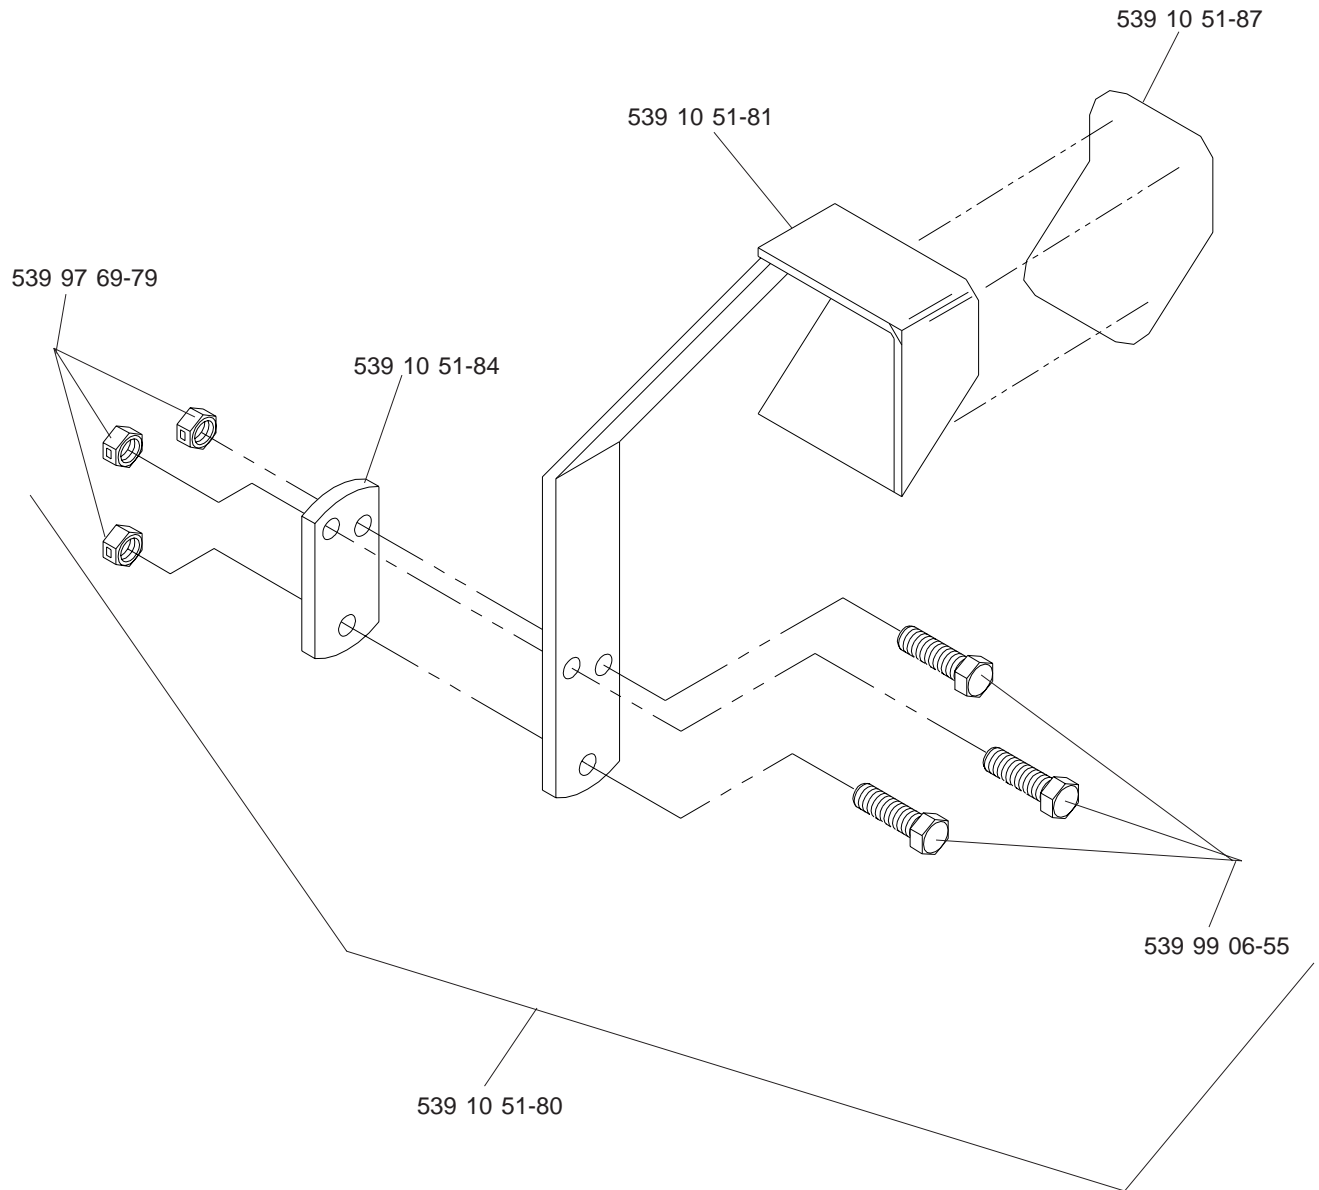

NOTE:
 TORQUE TO
 45 FT/LBS
 3 PLACES

NOTE:
 TORQUE TO 90 FT/LBS
 3 PLACES

42" DECK ASSEMBLY

48" DECK ASSEMBLY

48" DECK ASSEMBLY

52" DECK ASSEMBLY

52" DECK ASSEMBLY

61" DECK ASSEMBLY

61" DECK ASSEMBLY

DECK LIFT ASSEMBLY

WIRING ASSEMBLY

DECALS

539 10 26-70 DECAL, FUEL VALVE (NOT SHOWN)

LIFT PEDAL

ROPS