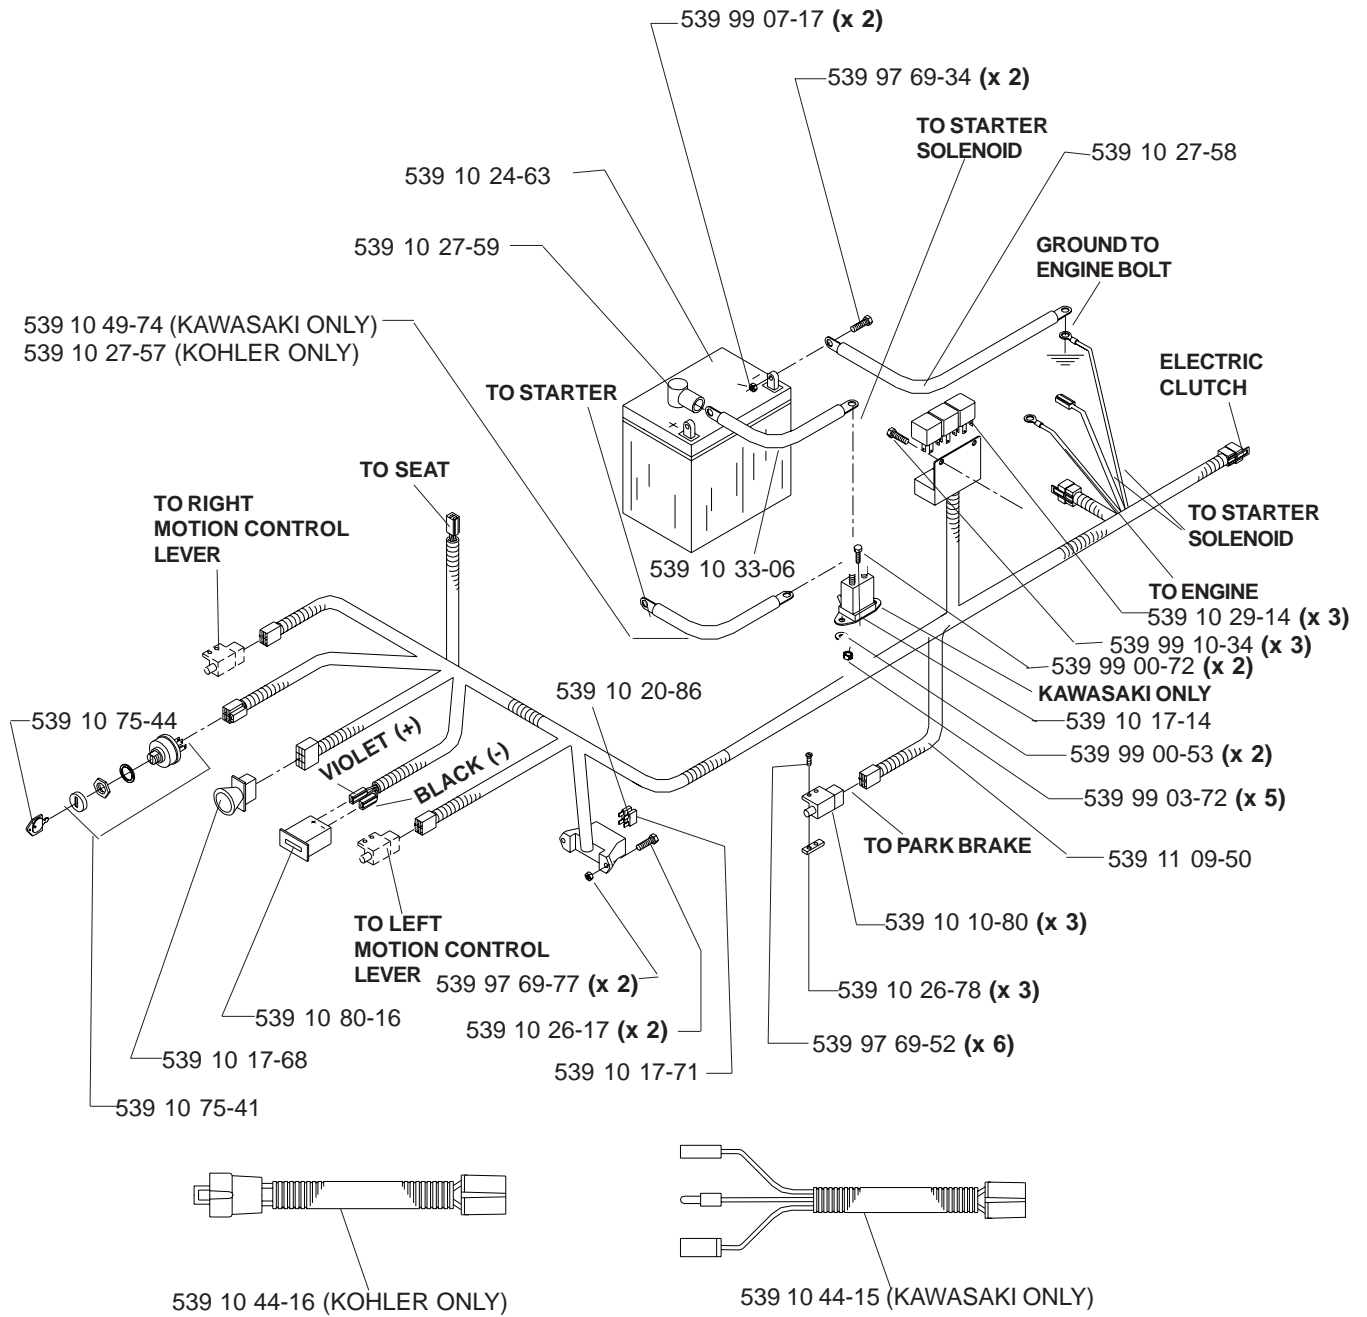

HYDRAULIC ASSEMBLY (TL)

MODELS: 968999256, 968999257, 968999258, 9689992259

MAIN FRAME ASSEMBLY

MAIN FRAME ASSEMBLY

SEAT ASSEMBLY

MODELS: 968999256, 968999257, 968999258, 968999259

- 539 11 10-26 1 SEAT BELT (NOT SHOWN)
- 539 10 87-45 1 SWITCH/SNAP MOUNT KIT (NOT SHOWN)
- 539 11 14-34 1 BACK, HARD PLASTIC PREM SEAT (NOT SHOWN)

KAWASAKI ENGINE ASSEMBLY

MODELS: 968999256, 968999257, 968999259

MOTION CONTROL ASSEMBLY

PARK BRAKE ASSEMBLY (TL)

MODELS: 968999256, 968999257, 968999258, 968999259

CASTER ARM

MODEL: 986999259

42" DECK ASSEMBLY

NOTE:
 TORQUE TO
 45 FT/LBS
 3 PLACES

NOTE:
 TORQUE TO 90 FT/LBS
 3 PLACES

42" DECK ASSEMBLY

48" DECK ASSEMBLY

48" DECK ASSEMBLY

52" DECK ASSEMBLY

52" DECK ASSEMBLY

61" DECK ASSEMBLY

61" DECK ASSEMBLY

DECK LIFT ASSEMBLY

WIRING ASSEMBLY

DECALS

539 10 26-70 DECAL, FUEL VALVE (NOT SHOWN)

LIFT PEDAL

ROPS