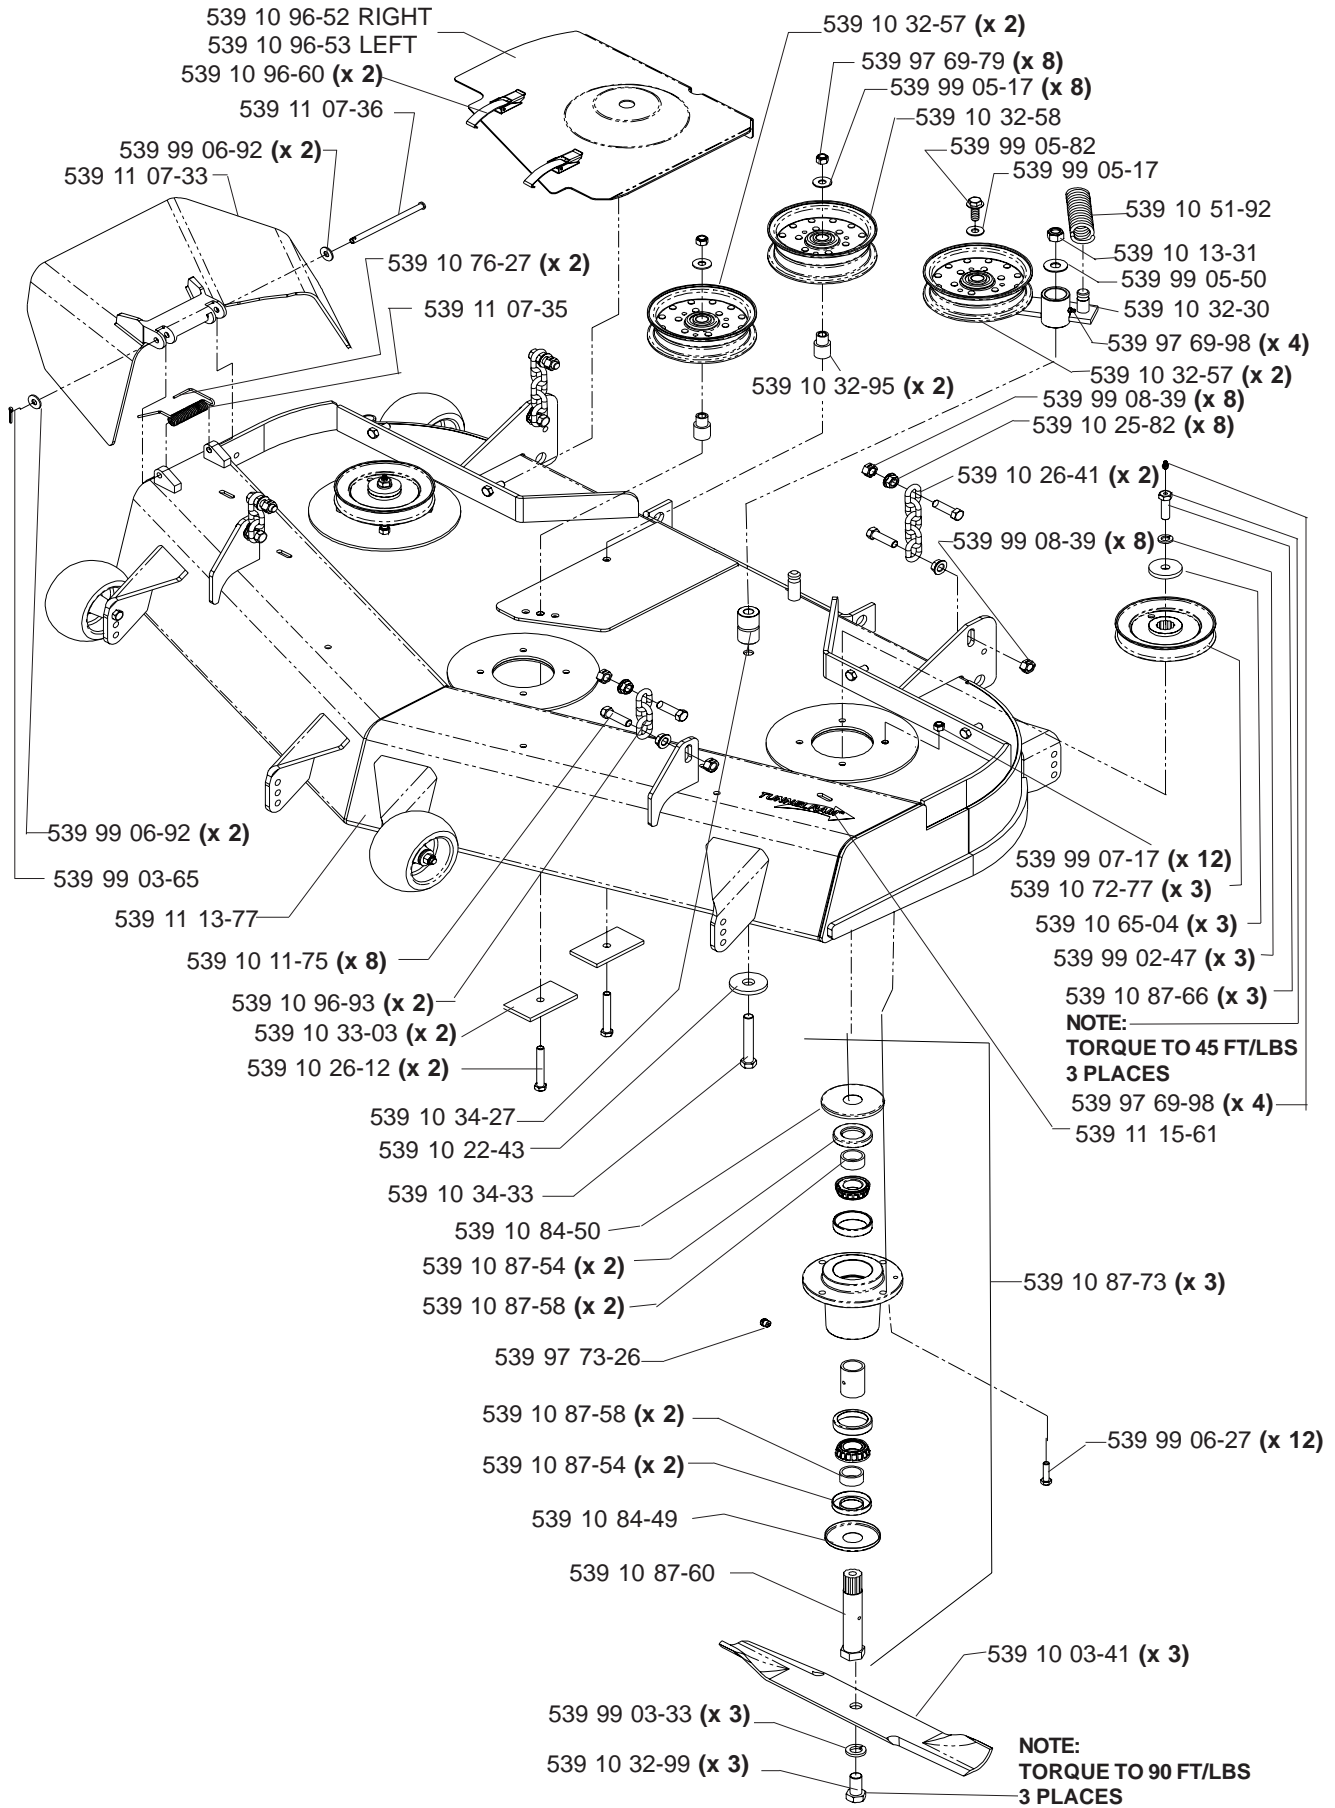

HYDRAULIC ASSEMBLY (TL)

MODELS: 968999256, 968999257, 968999258, 9689992259

MAIN FRAME ASSEMBLY

MAIN FRAME ASSEMBLY

SEAT ASSEMBLY

MODELS: 968999256, 968999257, 968999258, 968999259

- 539 11 10-26 1 SEAT BELT (NOT SHOWN)
- 539 10 87-45 1 SWITCH/SNAP MOUNT KIT (NOT SHOWN)
- 539 11 14-34 1 BACK, HARD PLASTIC PREM SEAT (NOT SHOWN)

KAWASAKI ENGINE ASSEMBLY

MODELS: 968999256, 968999257, 968999259

MOTION CONTROL ASSEMBLY

PARK BRAKE ASSEMBLY (TL)

MODELS: 968999256, 968999257, 968999258, 968999259

CASTER ARM

MODEL: 986999259

42" DECK ASSEMBLY

NOTE:
 TORQUE TO
 45 FT/LBS
 3 PLACES

NOTE:
 TORQUE TO 90 FT/LBS
 3 PLACES

42" DECK ASSEMBLY

48" DECK ASSEMBLY

48" DECK ASSEMBLY

52" DECK ASSEMBLY

52" DECK ASSEMBLY

61" DECK ASSEMBLY

61" DECK ASSEMBLY

DECK LIFT ASSEMBLY

WIRING ASSEMBLY

DECALS

539 10 26-70 DECAL, FUEL VALVE (NOT SHOWN)

LIFT PEDAL

ROPS