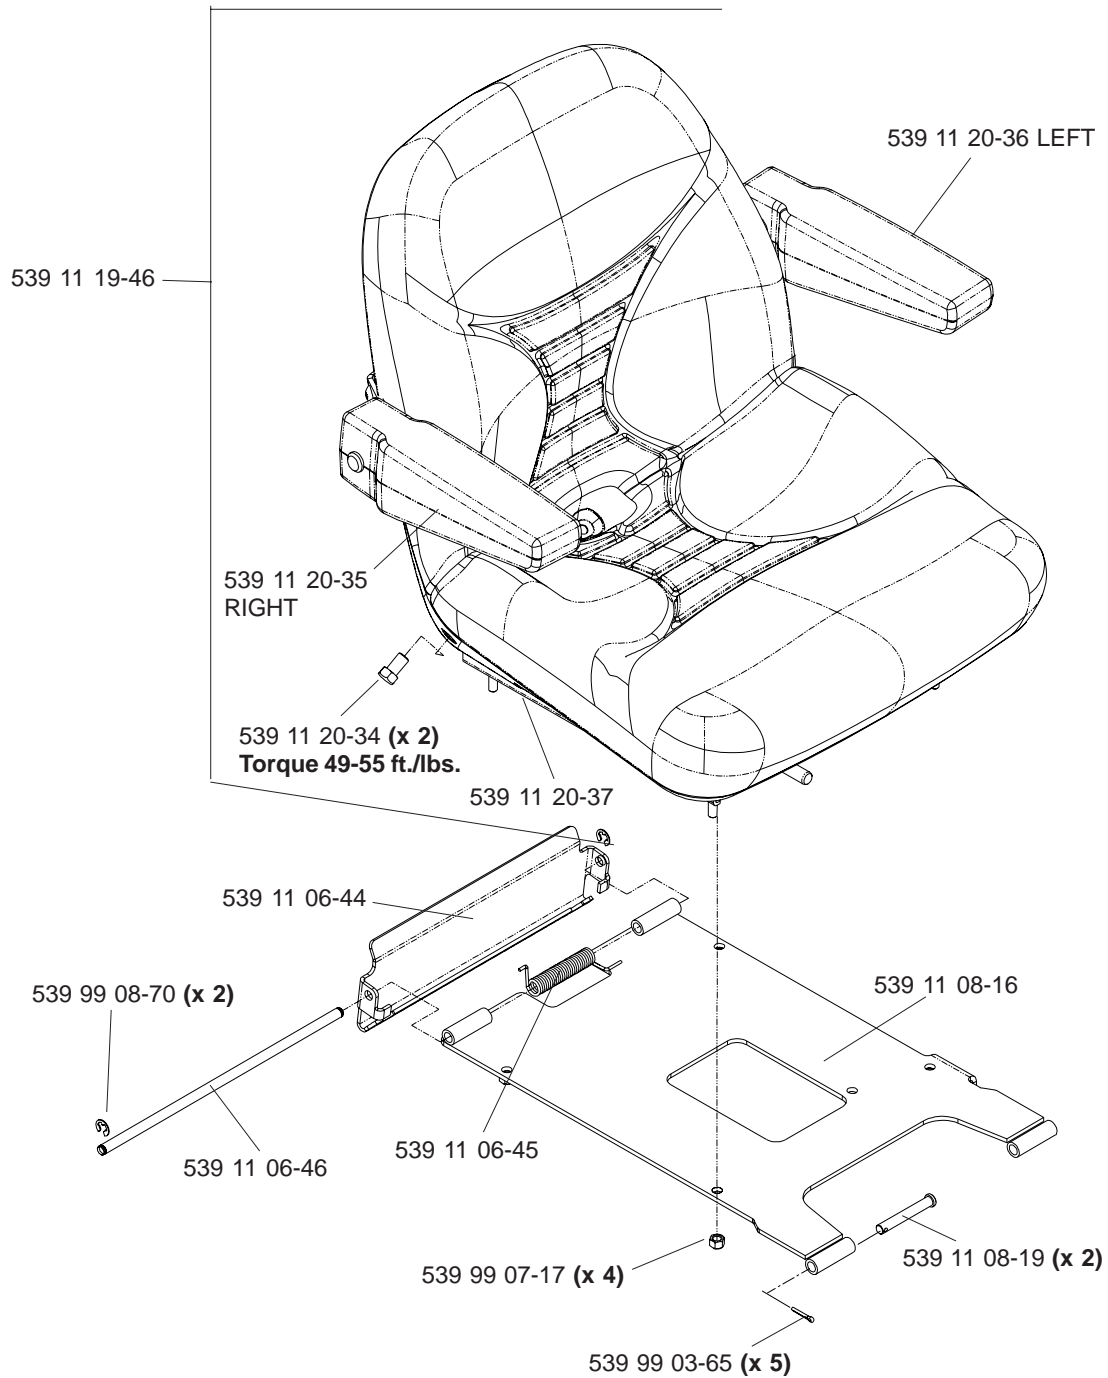

HYDRAULIC ASSEMBLY (TL)

MODELS: 968999256, 968999257, 968999258, 9689992259

MAIN FRAME ASSEMBLY

MAIN FRAME ASSEMBLY

SEAT ASSEMBLY

MODELS: 968999256, 968999257, 968999258, 968999259

- 539 11 10-26 1 SEAT BELT (NOT SHOWN)
- 539 10 87-45 1 SWITCH/SNAP MOUNT KIT (NOT SHOWN)
- 539 11 14-34 1 BACK, HARD PLASTIC PREM SEAT (NOT SHOWN)

KAWASAKI ENGINE ASSEMBLY

MODELS: 968999256, 968999257, 968999259

MOTION CONTROL ASSEMBLY

PARK BRAKE ASSEMBLY (TL)

MODELS: 968999256, 968999257, 968999258, 968999259

CASTER ARM

MODEL: 986999259

42" DECK ASSEMBLY

NOTE:
 TORQUE TO
 45 FT/LBS
 3 PLACES

NOTE:
 TORQUE TO 90 FT/LBS
 3 PLACES

42" DECK ASSEMBLY

48" DECK ASSEMBLY

48" DECK ASSEMBLY

52" DECK ASSEMBLY

52" DECK ASSEMBLY

61" DECK ASSEMBLY

61" DECK ASSEMBLY

DECK LIFT ASSEMBLY

WIRING ASSEMBLY

DECALS

539 10 26-70 DECAL, FUEL VALVE (NOT SHOWN)

LIFT PEDAL

ROPS