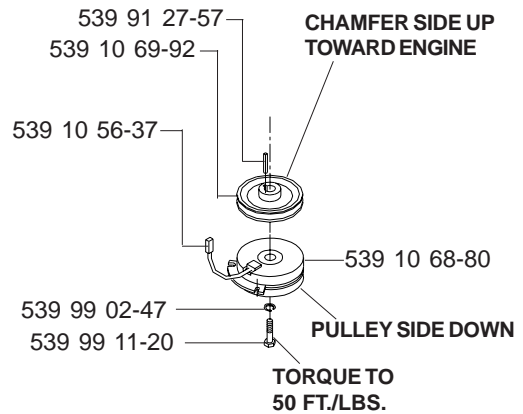

HYDRAULIC ASSEMBLY (TL)

MODELS: 968999256, 968999257, 968999258, 9689992259

MAIN FRAME ASSEMBLY

MAIN FRAME ASSEMBLY

SEAT ASSEMBLY

MODELS: 968999256, 968999257, 968999258, 968999259

- 539 11 10-26 1 SEAT BELT (NOT SHOWN)
- 539 10 87-45 1 SWITCH/SNAP MOUNT KIT (NOT SHOWN)
- 539 11 14-34 1 BACK, HARD PLASTIC PREM SEAT (NOT SHOWN)

KAWASAKI ENGINE ASSEMBLY

MODELS: 968999256, 968999257, 968999259

MOTION CONTROL ASSEMBLY

PARK BRAKE ASSEMBLY (TL)

MODELS: 968999256, 968999257, 968999258, 968999259

CASTER ARM

MODEL: 986999259

42" DECK ASSEMBLY

NOTE:
 TORQUE TO
 45 FT/LBS
 3 PLACES

NOTE:
 TORQUE TO 90 FT/LBS
 3 PLACES

42" DECK ASSEMBLY

48" DECK ASSEMBLY

48" DECK ASSEMBLY

52" DECK ASSEMBLY

52" DECK ASSEMBLY

61" DECK ASSEMBLY