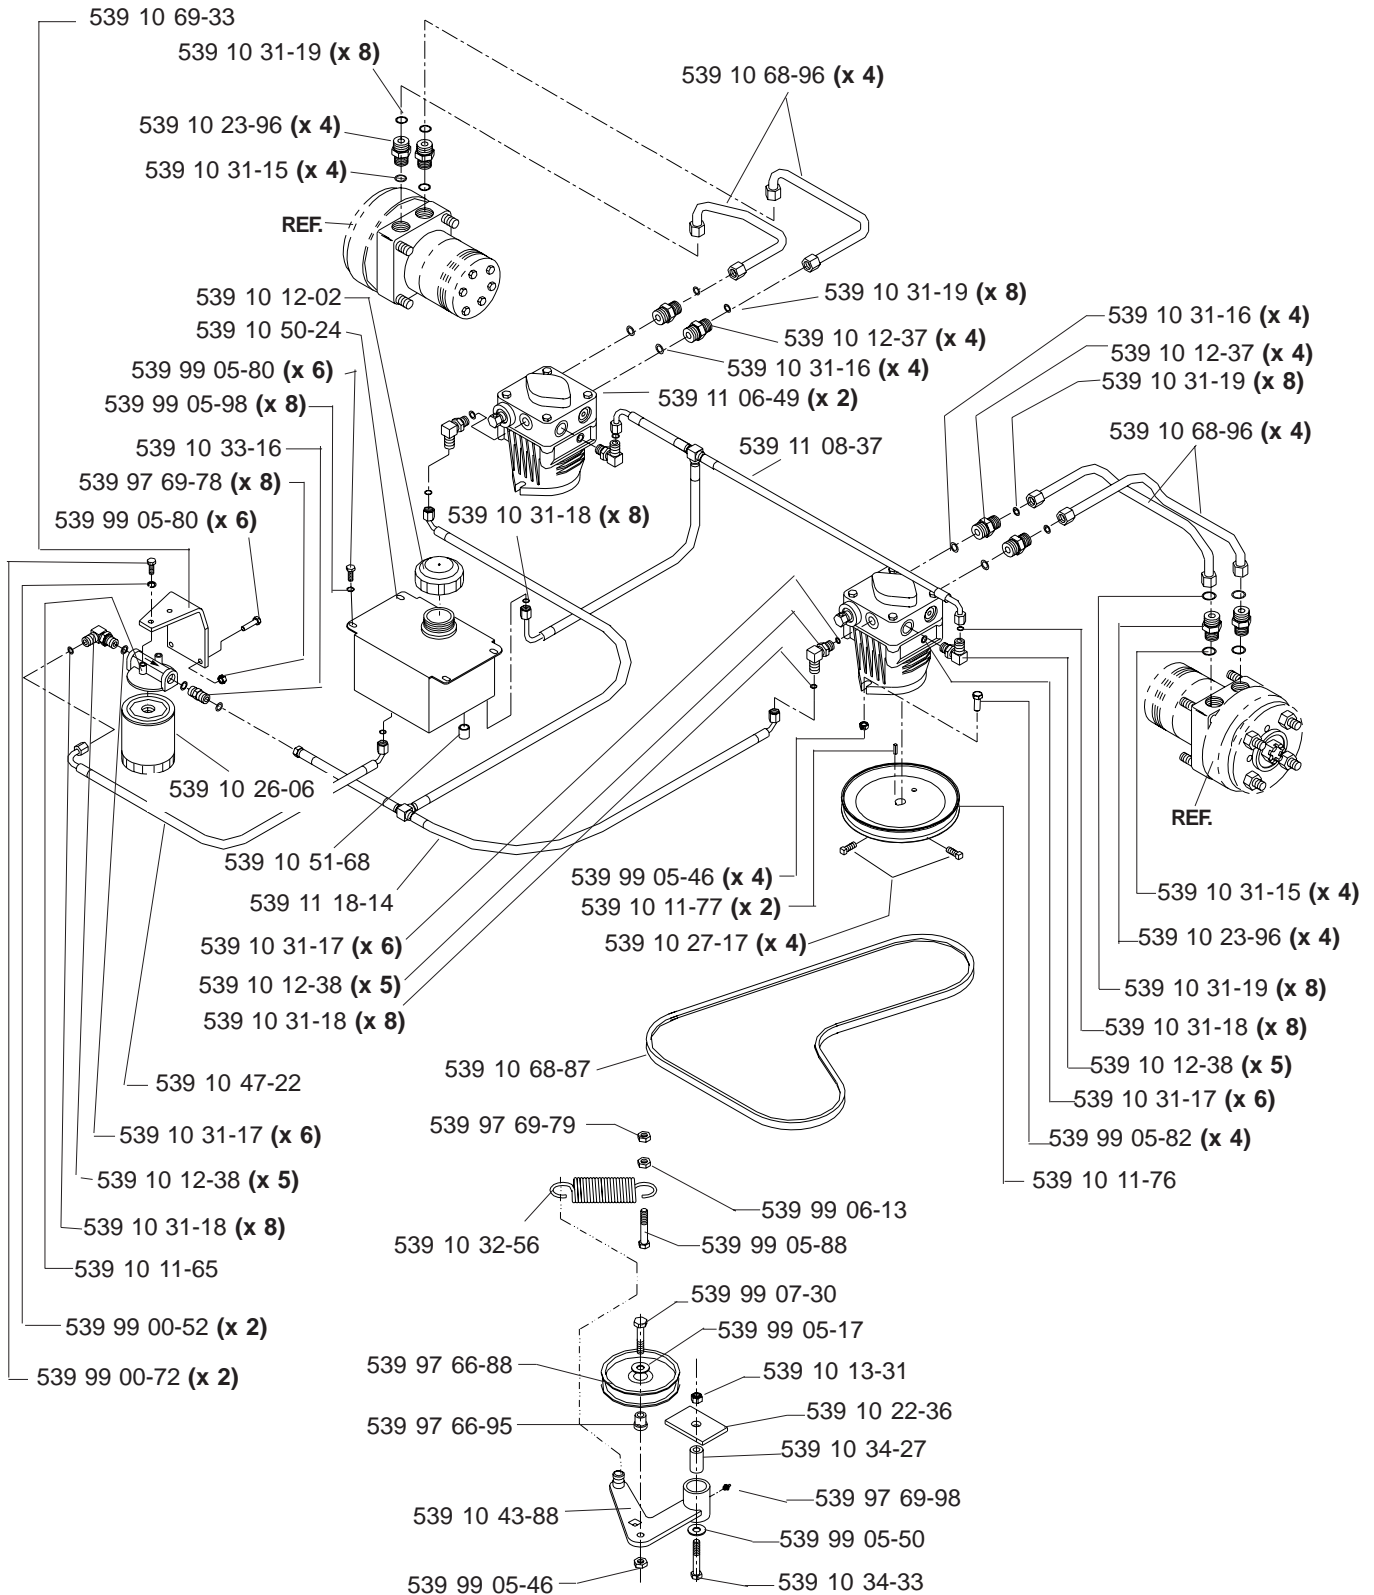

HYDRAULIC ASSEMBLY (TL)

MODELS: 968999256, 968999257, 968999258, 9689992259

MAIN FRAME ASSEMBLY

MAIN FRAME ASSEMBLY

SEAT ASSEMBLY

MODELS: 968999256, 968999257, 968999258, 968999259

- 539 11 10-26 1 SEAT BELT (NOT SHOWN)
- 539 10 87-45 1 SWITCH/SNAP MOUNT KIT (NOT SHOWN)
- 539 11 14-34 1 BACK, HARD PLASTIC PREM SEAT (NOT SHOWN)

KAWASAKI ENGINE ASSEMBLY

MODELS: 968999256, 968999257, 968999259

MOTION CONTROL ASSEMBLY

PARK BRAKE ASSEMBLY (TL)

MODELS: 968999256, 968999257, 968999258, 968999259

CASTER ARM

MODEL: 986999259

42" DECK ASSEMBLY

NOTE:
 TORQUE TO
 45 FT/LBS
 3 PLACES

NOTE:
 TORQUE TO 90 FT/LBS
 3 PLACES

42" DECK ASSEMBLY

48" DECK ASSEMBLY

48" DECK ASSEMBLY

52" DECK ASSEMBLY

52" DECK ASSEMBLY

61" DECK ASSEMBLY

61" DECK ASSEMBLY

DECK LIFT ASSEMBLY

WIRING ASSEMBLY

DECALS

539 10 26-70 DECAL, FUEL VALVE (NOT SHOWN)

LIFT PEDAL

ROPS