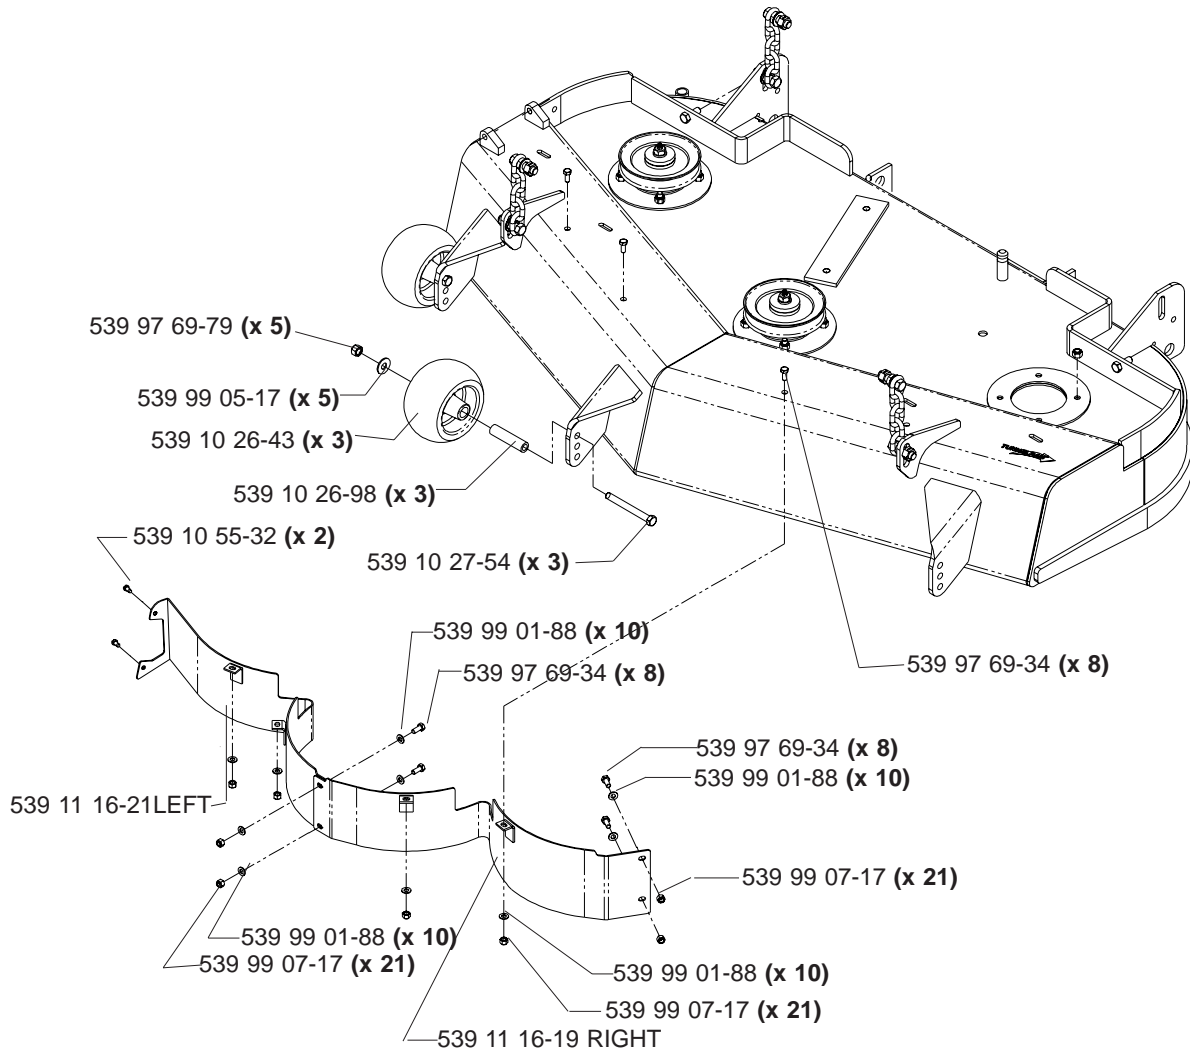

KAWASAKI ENGINE ASSEMBLY

MODELS: 968999256, 968999257, 968999259

MOTION CONTROL ASSEMBLY

PARK BRAKE ASSEMBLY (TL)

MODELS: 968999256, 968999257, 968999258, 968999259

CASTER ARM

MODEL: 986999259

42" DECK ASSEMBLY

NOTE:
 TORQUE TO
 45 FT/LBS
 3 PLACES

NOTE:
 TORQUE TO 90 FT/LBS
 3 PLACES

42" DECK ASSEMBLY

48" DECK ASSEMBLY

48" DECK ASSEMBLY

52" DECK ASSEMBLY

52" DECK ASSEMBLY

61" DECK ASSEMBLY

61" DECK ASSEMBLY

DECK LIFT ASSEMBLY

WIRING ASSEMBLY

DECALS

539 10 26-70 DECAL, FUEL VALVE (NOT SHOWN)

LIFT PEDAL

ROPS