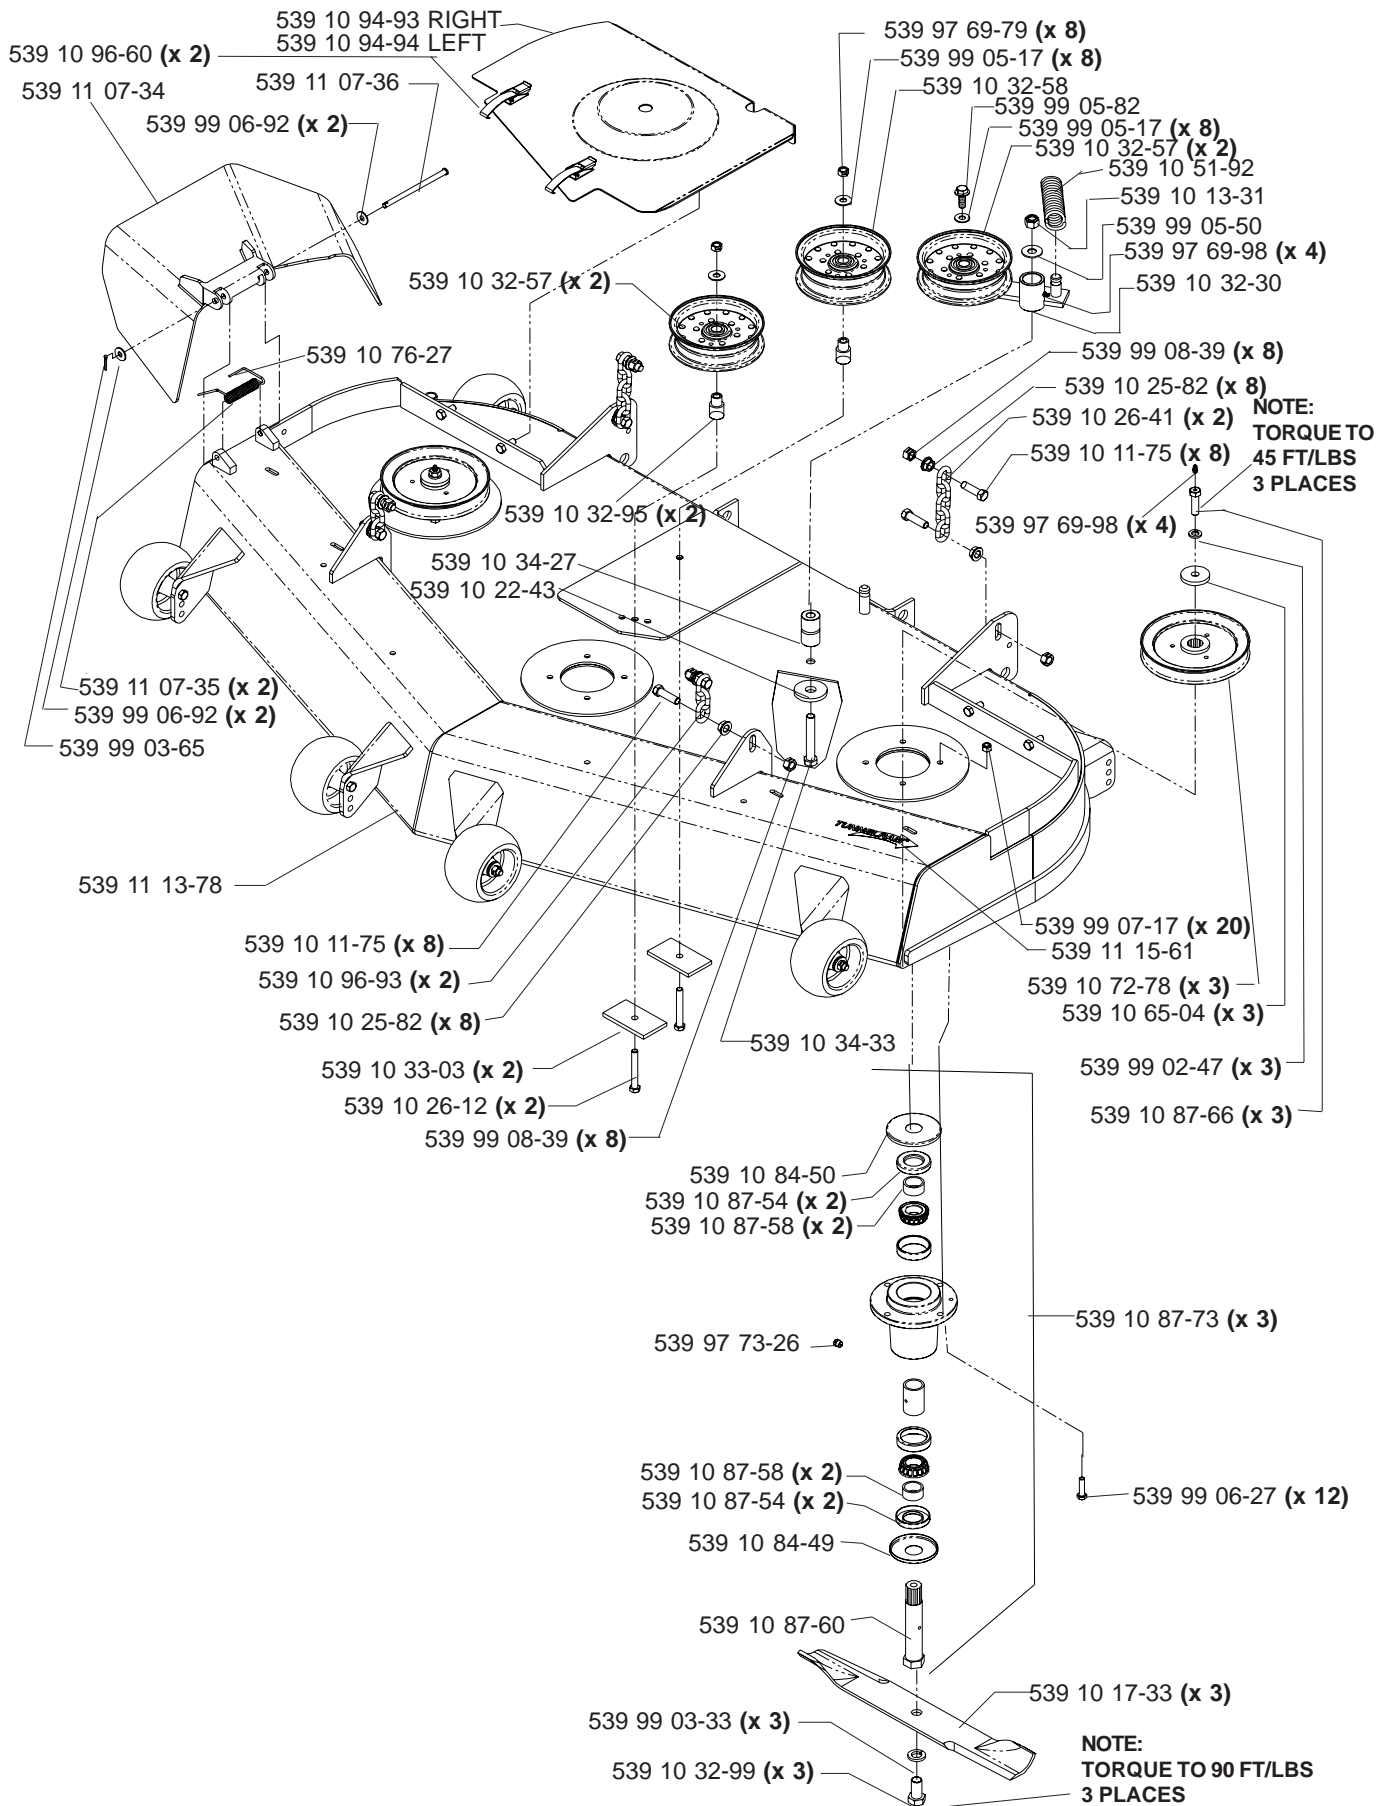

HYDRAULIC ASSEMBLY (TL)

MODELS: 968999256, 968999257, 968999258, 9689992259

MAIN FRAME ASSEMBLY

MAIN FRAME ASSEMBLY

SEAT ASSEMBLY

MODELS: 968999256, 968999257, 968999258, 968999259

- 539 11 10-26 1 SEAT BELT (NOT SHOWN)
- 539 10 87-45 1 SWITCH/SNAP MOUNT KIT (NOT SHOWN)
- 539 11 14-34 1 BACK, HARD PLASTIC PREM SEAT (NOT SHOWN)

KAWASAKI ENGINE ASSEMBLY

MODELS: 968999256, 968999257, 968999259

MOTION CONTROL ASSEMBLY

PARK BRAKE ASSEMBLY (TL)

MODELS: 968999256, 968999257, 968999258, 968999259

CASTER ARM

MODEL: 986999259

42" DECK ASSEMBLY

NOTE:
 TORQUE TO
 45 FT/LBS
 3 PLACES

NOTE:
 TORQUE TO 90 FT/LBS
 3 PLACES

42" DECK ASSEMBLY

48" DECK ASSEMBLY

48" DECK ASSEMBLY

52" DECK ASSEMBLY

52" DECK ASSEMBLY

61" DECK ASSEMBLY

61" DECK ASSEMBLY

DECK LIFT ASSEMBLY

WIRING ASSEMBLY

DECALS

539 10 26-70 DECAL, FUEL VALVE (NOT SHOWN)

LIFT PEDAL

ROPS