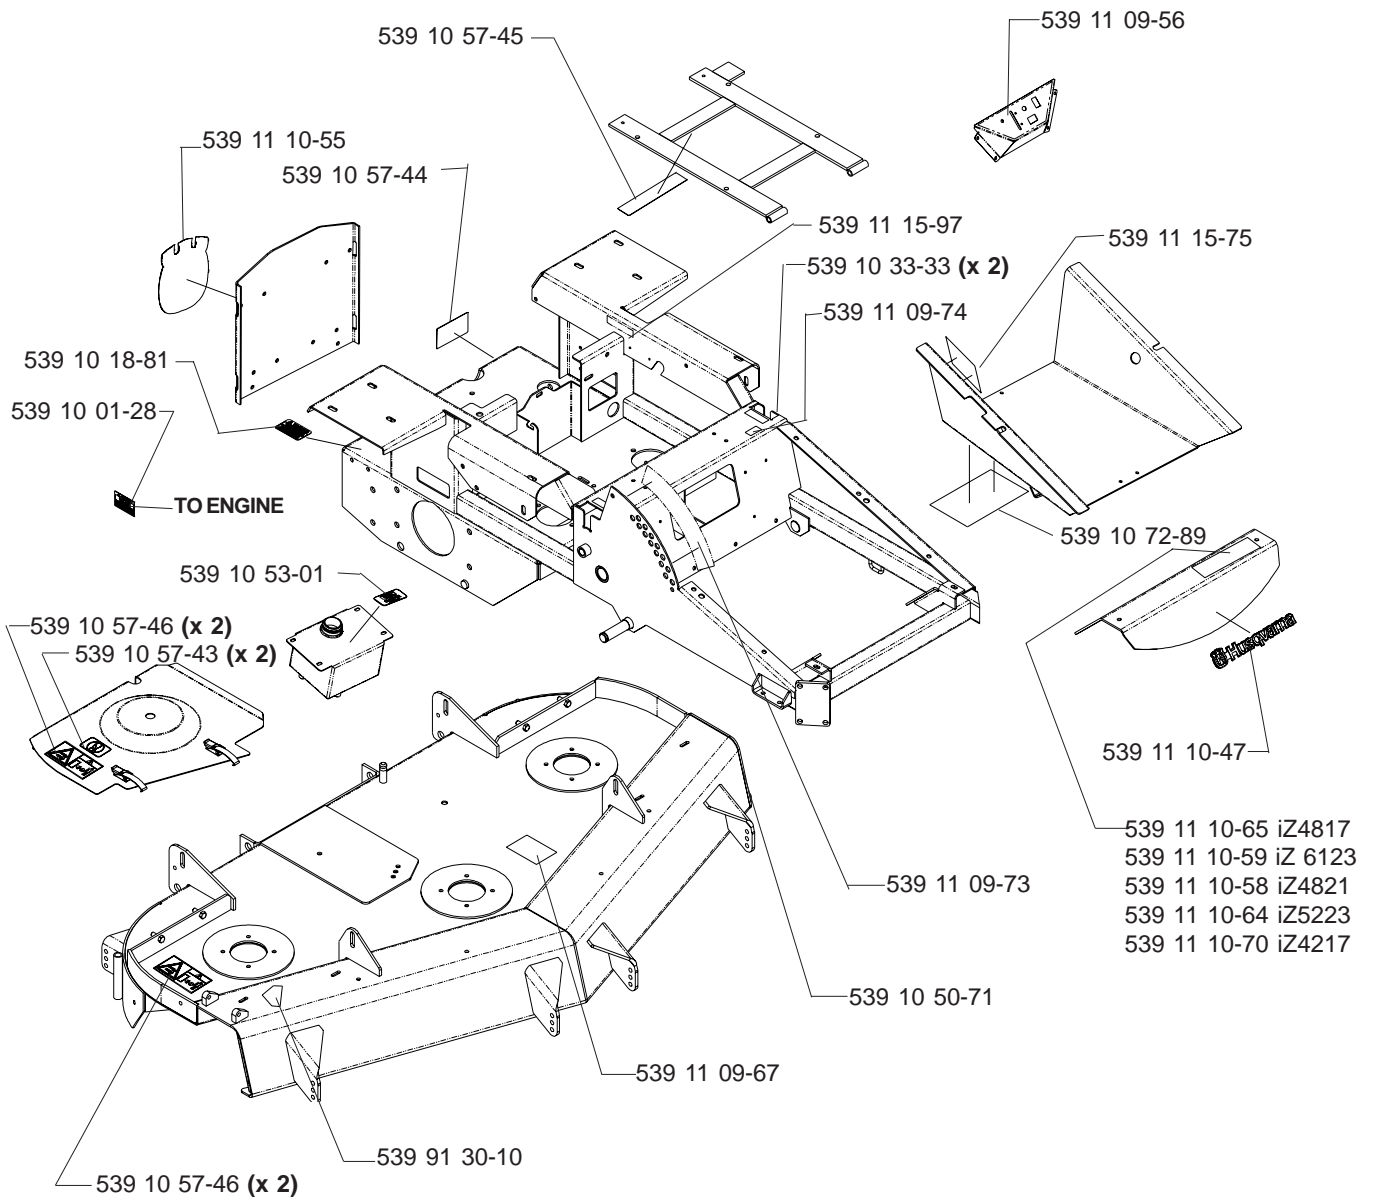

NOTE:
 TORQUE TO
 45 FT/LBS
 3 PLACES

NOTE:
 TORQUE TO 90 FT/LBS
 3 PLACES

42" DECK ASSEMBLY

48" DECK ASSEMBLY

48" DECK ASSEMBLY

52" DECK ASSEMBLY

52" DECK ASSEMBLY

61" DECK ASSEMBLY

61" DECK ASSEMBLY

DECK LIFT ASSEMBLY

WIRING ASSEMBLY

DECALS

539 10 26-70 DECAL, FUEL VALVE (NOT SHOWN)

LIFT PEDAL

ROPS