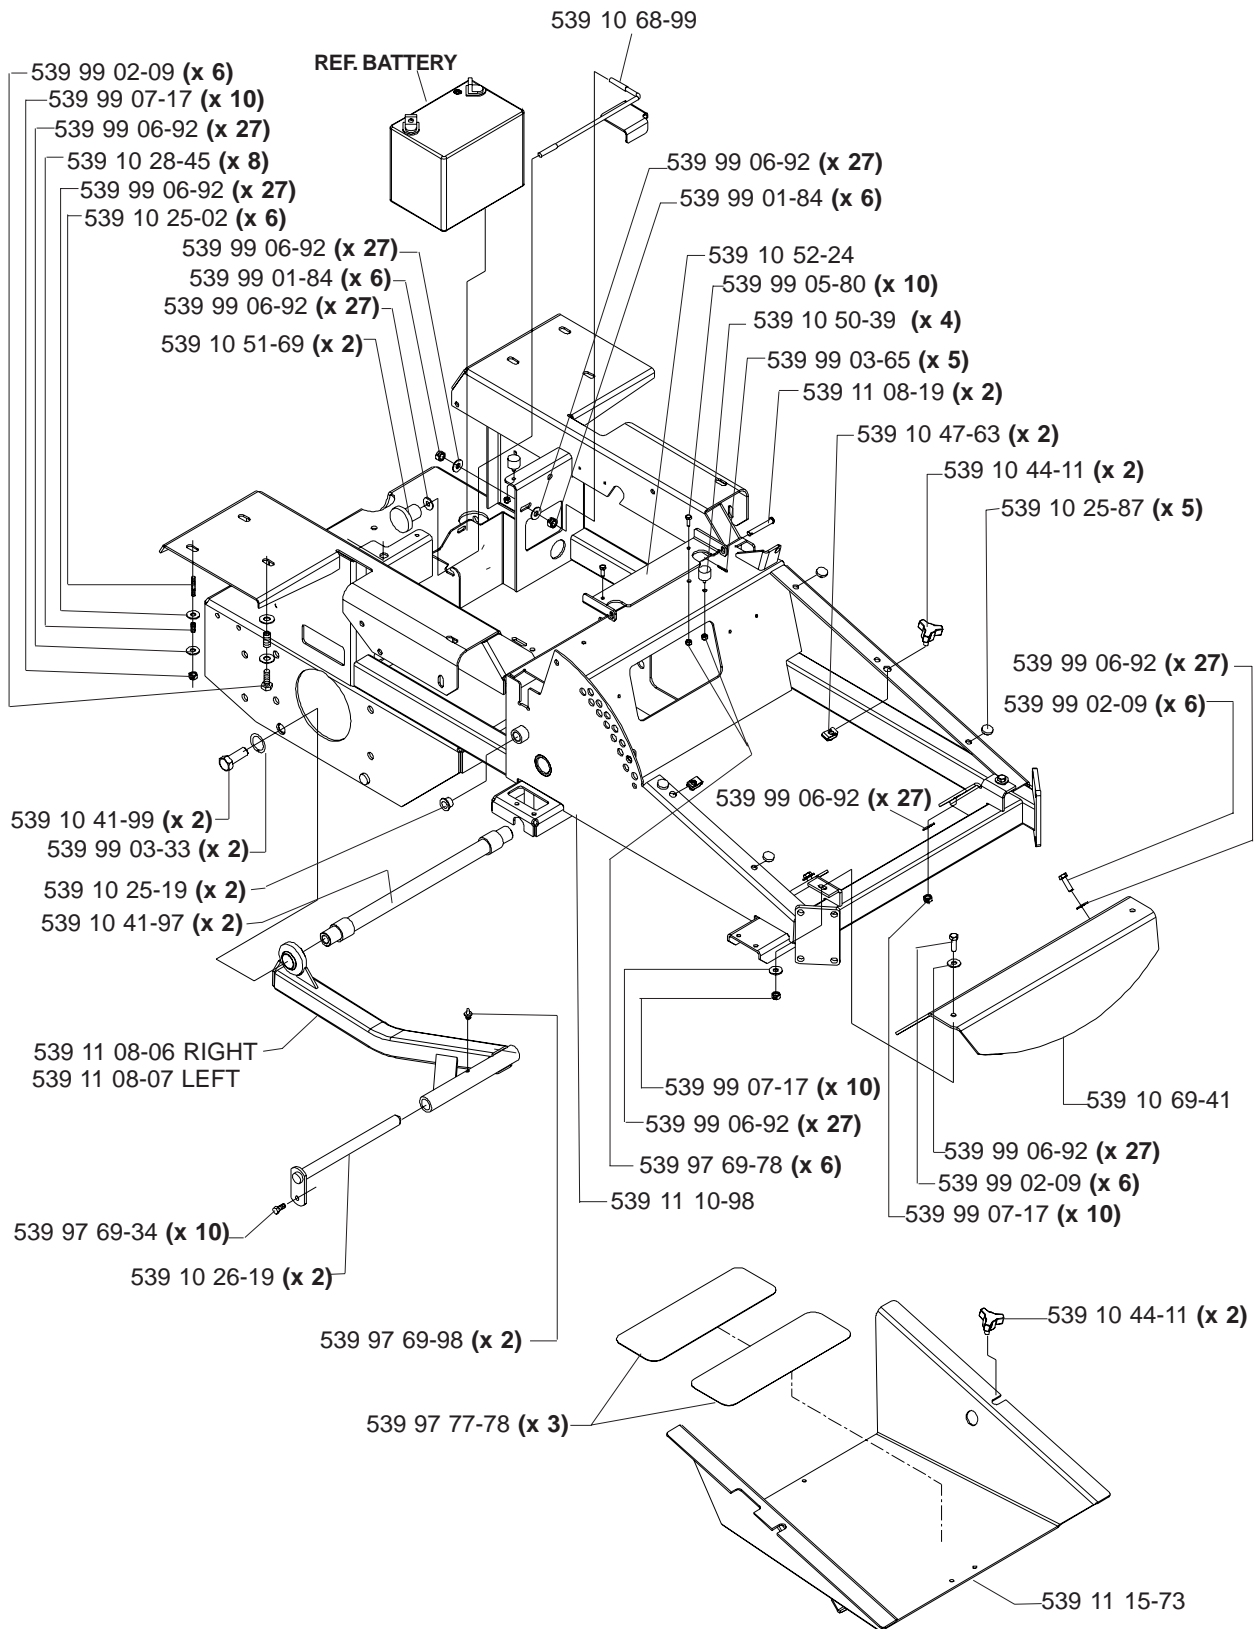

HYDRAULIC ASSEMBLY (TL)

MODELS: 968999256, 968999257, 968999258, 9689992259

MAIN FRAME ASSEMBLY

MAIN FRAME ASSEMBLY

SEAT ASSEMBLY

MODELS: 968999256, 968999257, 968999258, 968999259

- 539 11 10-26 1 SEAT BELT (NOT SHOWN)
- 539 10 87-45 1 SWITCH/SNAP MOUNT KIT (NOT SHOWN)
- 539 11 14-34 1 BACK, HARD PLASTIC PREM SEAT (NOT SHOWN)

KAWASAKI ENGINE ASSEMBLY

MODELS: 968999256, 968999257, 968999259

MOTION CONTROL ASSEMBLY

PARK BRAKE ASSEMBLY (TL)

MODELS: 968999256, 968999257, 968999258, 968999259

CASTER ARM

MODEL: 986999259

42" DECK ASSEMBLY

NOTE:
 TORQUE TO
 45 FT/LBS
 3 PLACES

NOTE:
 TORQUE TO 90 FT/LBS
 3 PLACES

42" DECK ASSEMBLY

48" DECK ASSEMBLY

48" DECK ASSEMBLY

52" DECK ASSEMBLY

52" DECK ASSEMBLY

61" DECK ASSEMBLY

61" DECK ASSEMBLY

DECK LIFT ASSEMBLY

WIRING ASSEMBLY

DECALS

539 10 26-70 DECAL, FUEL VALVE (NOT SHOWN)

LIFT PEDAL

ROPS