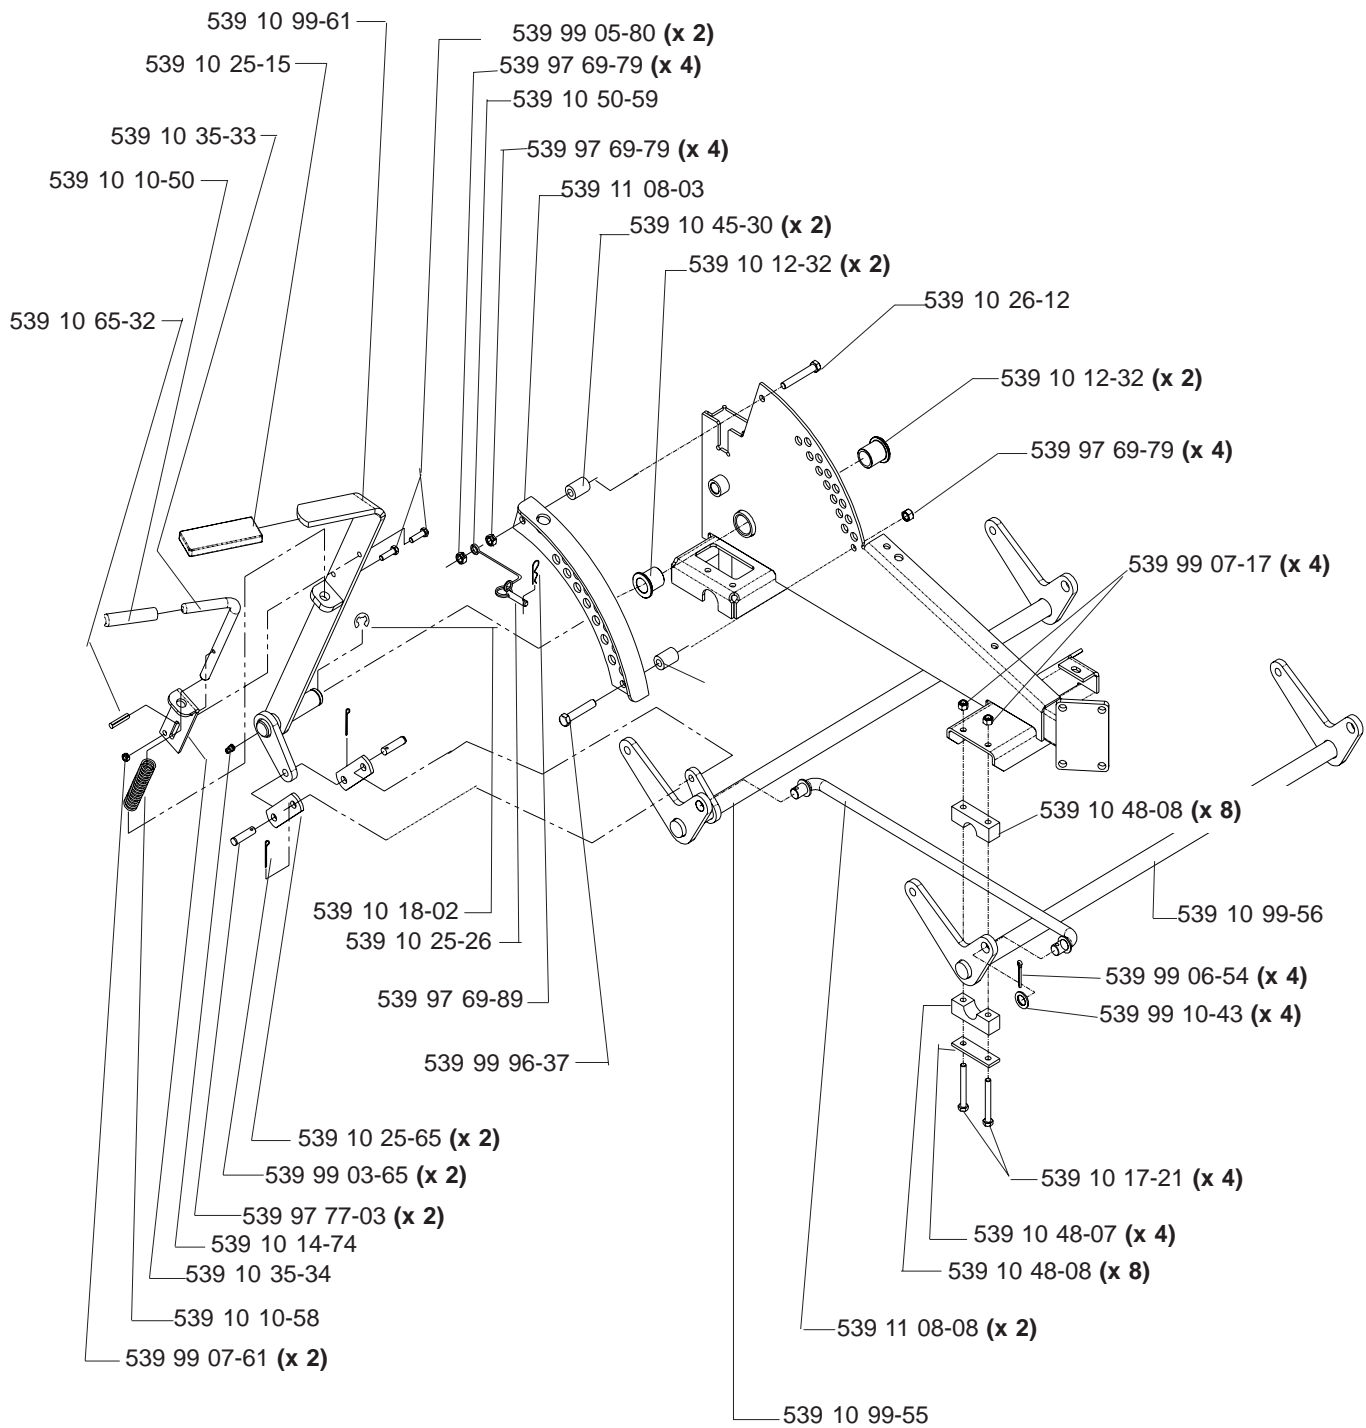

HYDRAULIC ASSEMBLY (TL)

MODELS: 968999256, 968999257, 968999258, 9689992259

MAIN FRAME ASSEMBLY

MAIN FRAME ASSEMBLY

SEAT ASSEMBLY

MODELS: 968999256, 968999257, 968999258, 968999259

- 539 11 10-26 1 SEAT BELT (NOT SHOWN)
- 539 10 87-45 1 SWITCH/SNAP MOUNT KIT (NOT SHOWN)
- 539 11 14-34 1 BACK, HARD PLASTIC PREM SEAT (NOT SHOWN)

KAWASAKI ENGINE ASSEMBLY

MODELS: 968999256, 968999257, 968999259

MOTION CONTROL ASSEMBLY

PARK BRAKE ASSEMBLY (TL)

MODELS: 968999256, 968999257, 968999258, 968999259

CASTER ARM

MODEL: 986999259

42" DECK ASSEMBLY

NOTE:
 TORQUE TO
 45 FT/LBS
 3 PLACES

NOTE:
 TORQUE TO 90 FT/LBS
 3 PLACES

42" DECK ASSEMBLY

48" DECK ASSEMBLY

48" DECK ASSEMBLY

52" DECK ASSEMBLY

52" DECK ASSEMBLY

61" DECK ASSEMBLY

61" DECK ASSEMBLY

DECK LIFT ASSEMBLY

WIRING ASSEMBLY

DECALS

539 10 26-70 DECAL, FUEL VALVE (NOT SHOWN)

LIFT PEDAL

ROPS