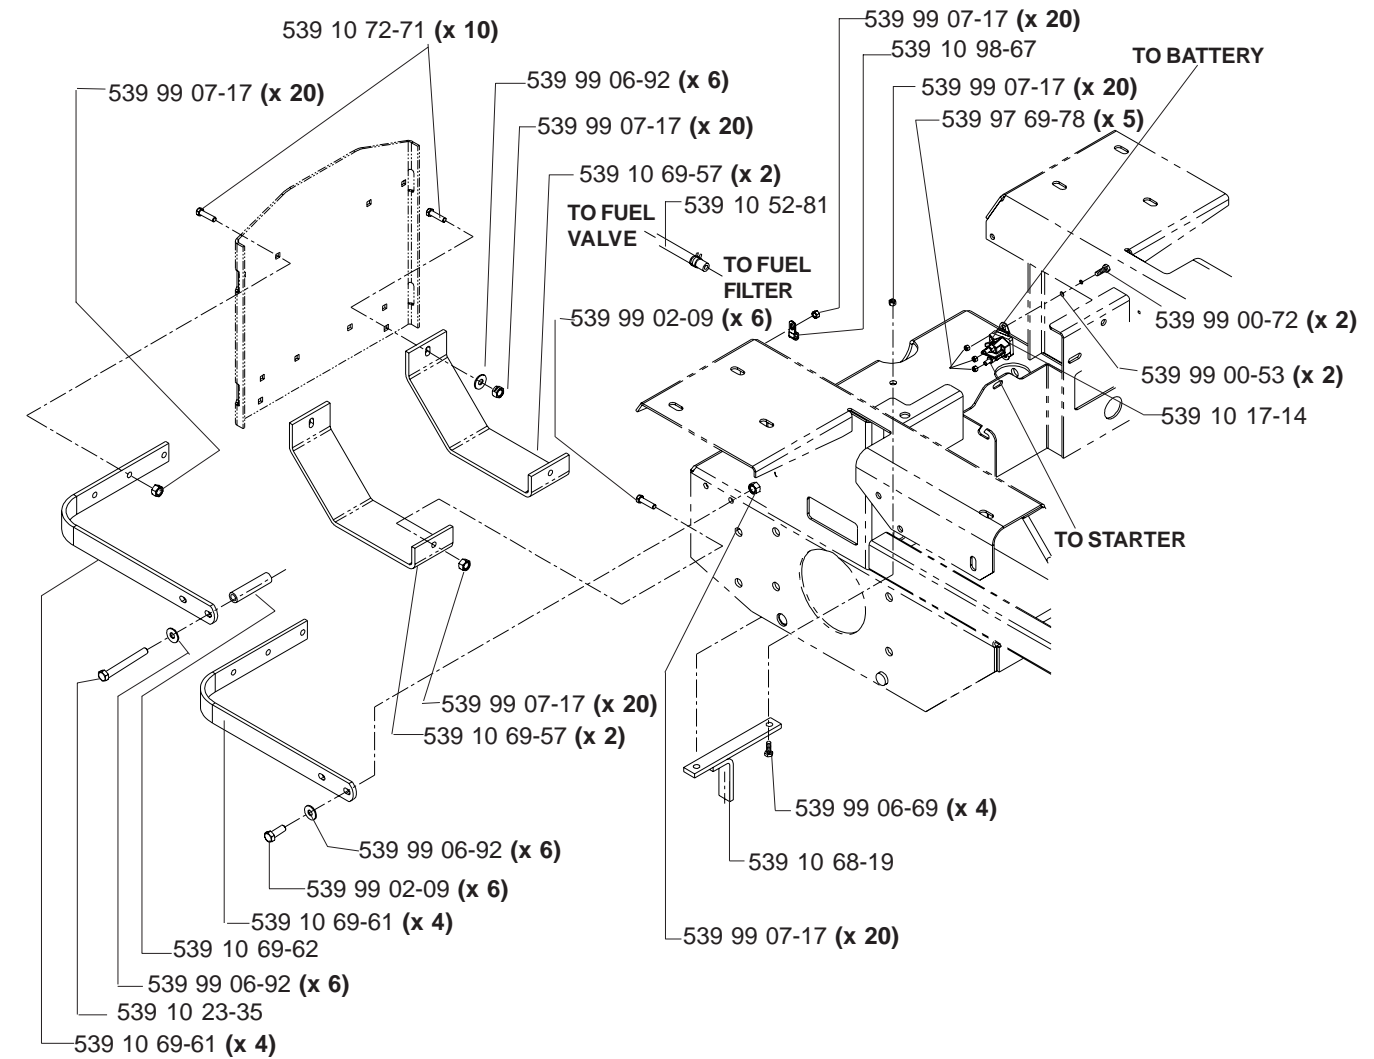

HYDRAULIC ASSEMBLY (TL)

MODELS: 968999256, 968999257, 968999258, 9689992259

MAIN FRAME ASSEMBLY

MAIN FRAME ASSEMBLY

SEAT ASSEMBLY

MODELS: 968999256, 968999257, 968999258, 968999259

- 539 11 10-26 1 SEAT BELT (NOT SHOWN)
- 539 10 87-45 1 SWITCH/SNAP MOUNT KIT (NOT SHOWN)
- 539 11 14-34 1 BACK, HARD PLASTIC PREM SEAT (NOT SHOWN)

KAWASAKI ENGINE ASSEMBLY

MODELS: 968999256, 968999257, 968999259

MOTION CONTROL ASSEMBLY

PARK BRAKE ASSEMBLY (TL)

MODELS: 968999256, 968999257, 968999258, 968999259

CASTER ARM

MODEL: 986999259

42" DECK ASSEMBLY

NOTE:
 TORQUE TO
 45 FT/LBS
 3 PLACES

NOTE:
 TORQUE TO 90 FT/LBS
 3 PLACES

42" DECK ASSEMBLY

48" DECK ASSEMBLY

48" DECK ASSEMBLY

52" DECK ASSEMBLY

52" DECK ASSEMBLY

61" DECK ASSEMBLY

61" DECK ASSEMBLY

DECK LIFT ASSEMBLY

WIRING ASSEMBLY

DECALS

539 10 26-70 DECAL, FUEL VALVE (NOT SHOWN)

LIFT PEDAL

ROPS