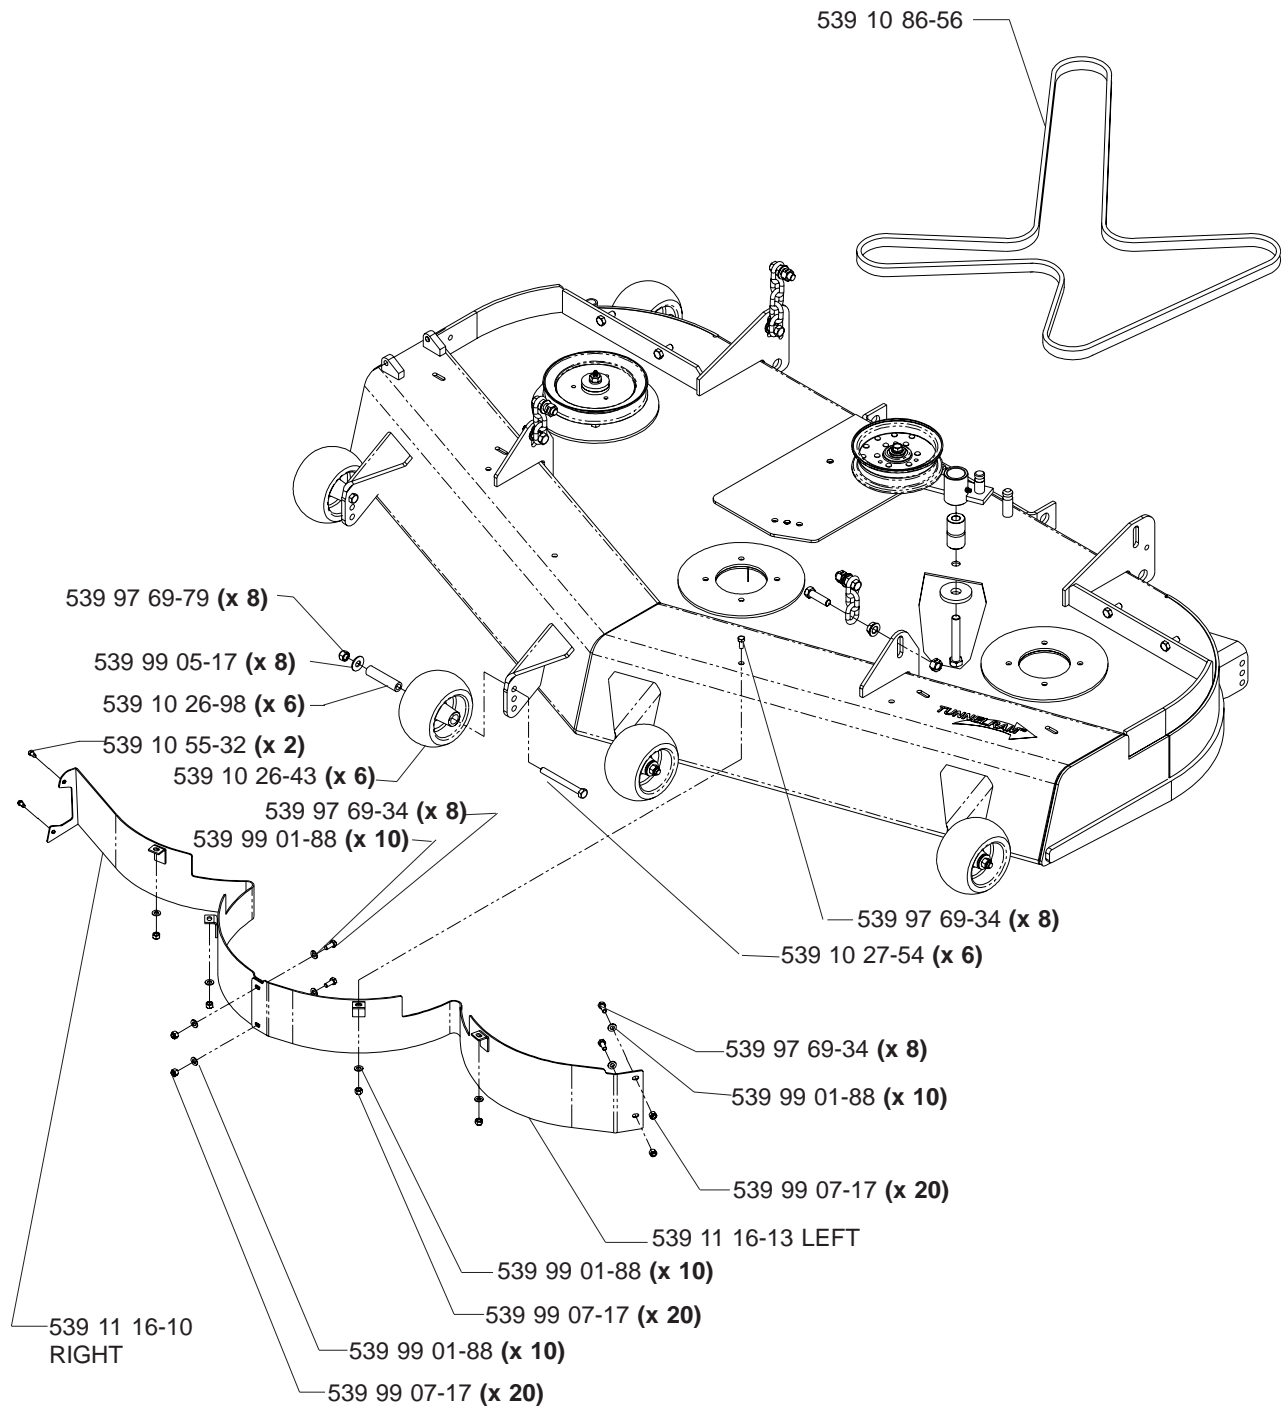

HYDRAULIC ASSEMBLY (TL)

MODELS: 968999256, 968999257, 968999258, 9689992259

MAIN FRAME ASSEMBLY

MAIN FRAME ASSEMBLY

SEAT ASSEMBLY

MODELS: 968999256, 968999257, 968999258, 968999259

- 539 11 10-26 1 SEAT BELT (NOT SHOWN)
- 539 10 87-45 1 SWITCH/SNAP MOUNT KIT (NOT SHOWN)
- 539 11 14-34 1 BACK, HARD PLASTIC PREM SEAT (NOT SHOWN)

KAWASAKI ENGINE ASSEMBLY

MODELS: 968999256, 968999257, 968999259

MOTION CONTROL ASSEMBLY

PARK BRAKE ASSEMBLY (TL)

MODELS: 968999256, 968999257, 968999258, 968999259

CASTER ARM

MODEL: 986999259

42" DECK ASSEMBLY

NOTE:
 TORQUE TO
 45 FT/LBS
 3 PLACES

NOTE:
 TORQUE TO 90 FT/LBS
 3 PLACES

42" DECK ASSEMBLY

48" DECK ASSEMBLY

48" DECK ASSEMBLY

52" DECK ASSEMBLY

52" DECK ASSEMBLY

61" DECK ASSEMBLY

61" DECK ASSEMBLY

DECK LIFT ASSEMBLY

WIRING ASSEMBLY

DECALS

539 10 26-70 DECAL, FUEL VALVE (NOT SHOWN)

LIFT PEDAL

ROPS