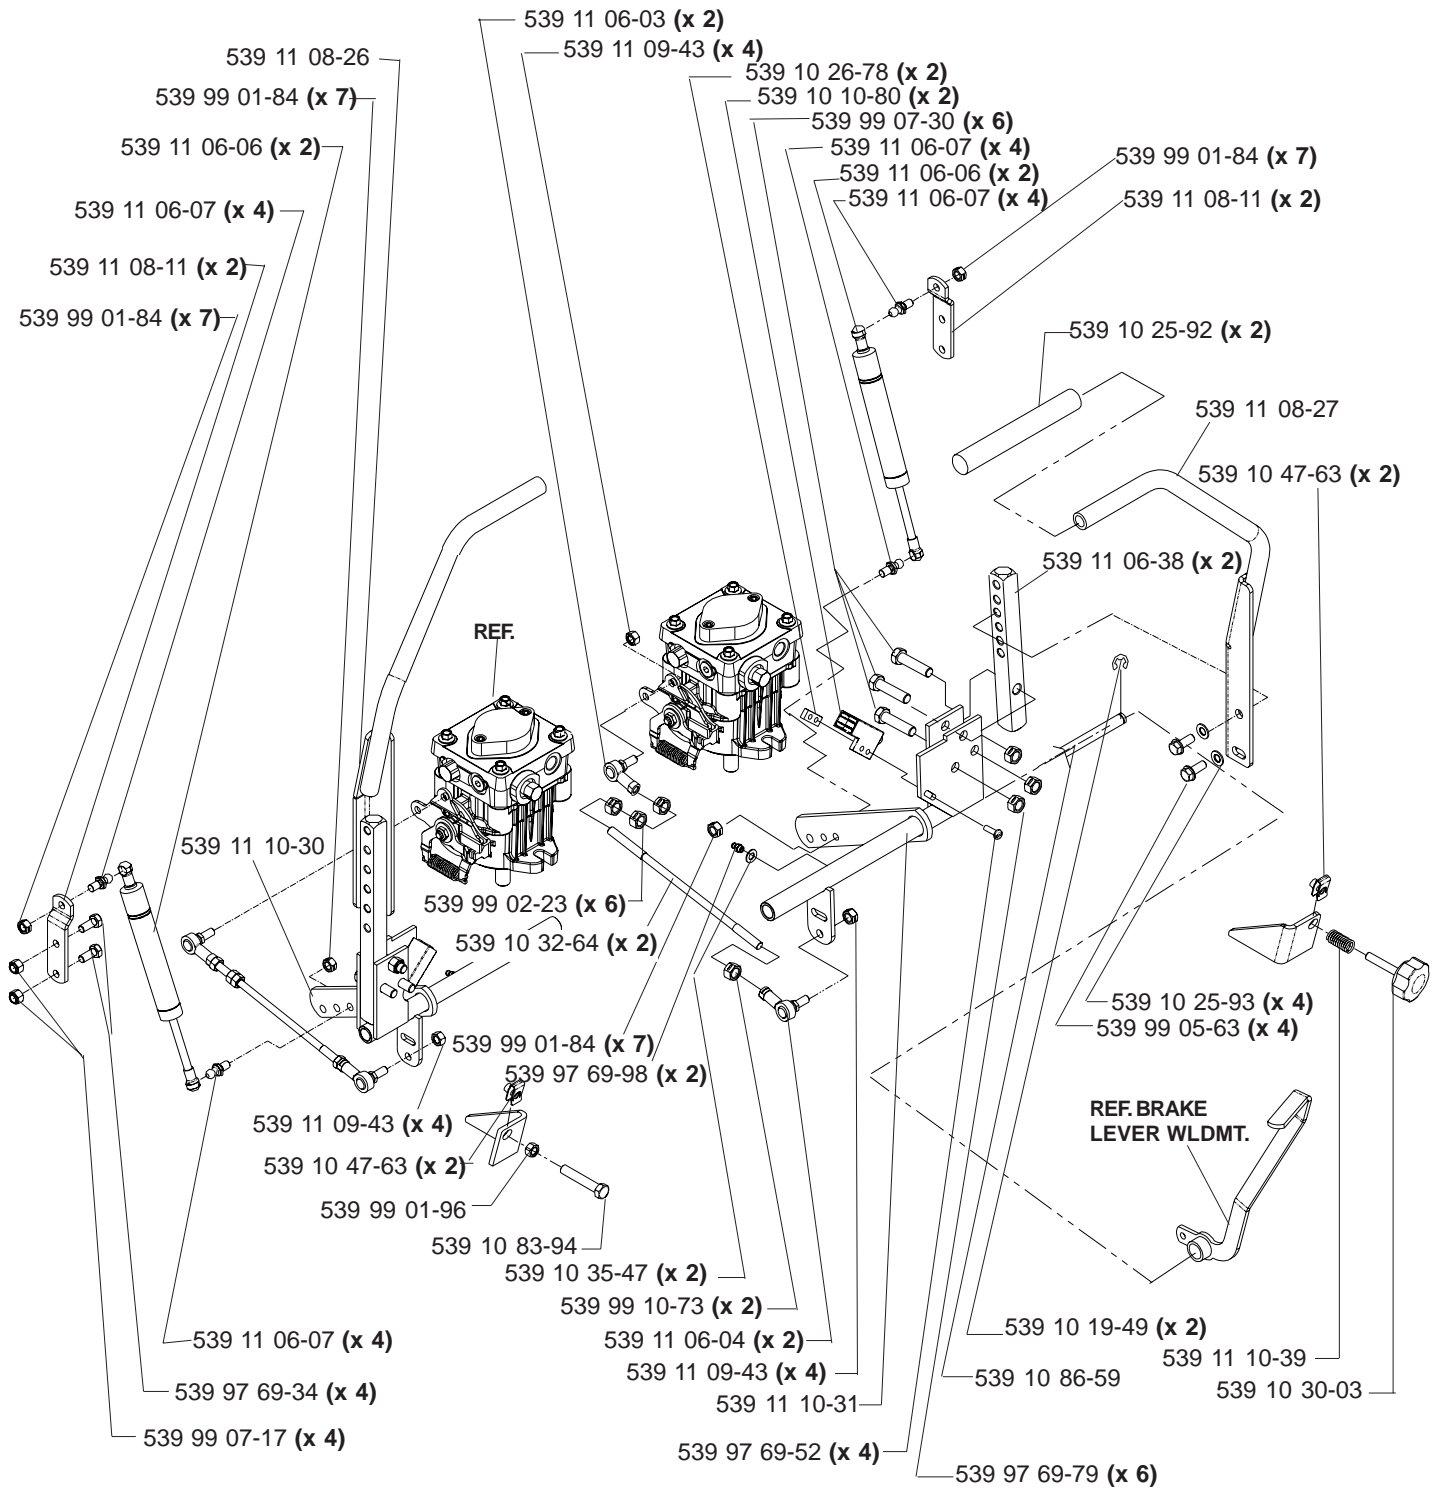

HYDRAULIC ASSEMBLY (TL)

MODELS: 968999256, 968999257, 968999258, 9689992259

MAIN FRAME ASSEMBLY

MAIN FRAME ASSEMBLY

SEAT ASSEMBLY

MODELS: 968999256, 968999257, 968999258, 968999259

- 539 11 10-26 1 SEAT BELT (NOT SHOWN)
- 539 10 87-45 1 SWITCH/SNAP MOUNT KIT (NOT SHOWN)
- 539 11 14-34 1 BACK, HARD PLASTIC PREM SEAT (NOT SHOWN)

KAWASAKI ENGINE ASSEMBLY

MODELS: 968999256, 968999257, 968999259

MOTION CONTROL ASSEMBLY

PARK BRAKE ASSEMBLY (TL)

MODELS: 968999256, 968999257, 968999258, 968999259

CASTER ARM

MODEL: 986999259

42" DECK ASSEMBLY

NOTE:
 TORQUE TO
 45 FT/LBS
 3 PLACES

NOTE:
 TORQUE TO 90 FT/LBS
 3 PLACES

42" DECK ASSEMBLY

48" DECK ASSEMBLY

48" DECK ASSEMBLY

52" DECK ASSEMBLY

52" DECK ASSEMBLY

61" DECK ASSEMBLY

61" DECK ASSEMBLY

DECK LIFT ASSEMBLY

WIRING ASSEMBLY

DECALS

539 10 26-70 DECAL, FUEL VALVE (NOT SHOWN)

LIFT PEDAL

ROPS