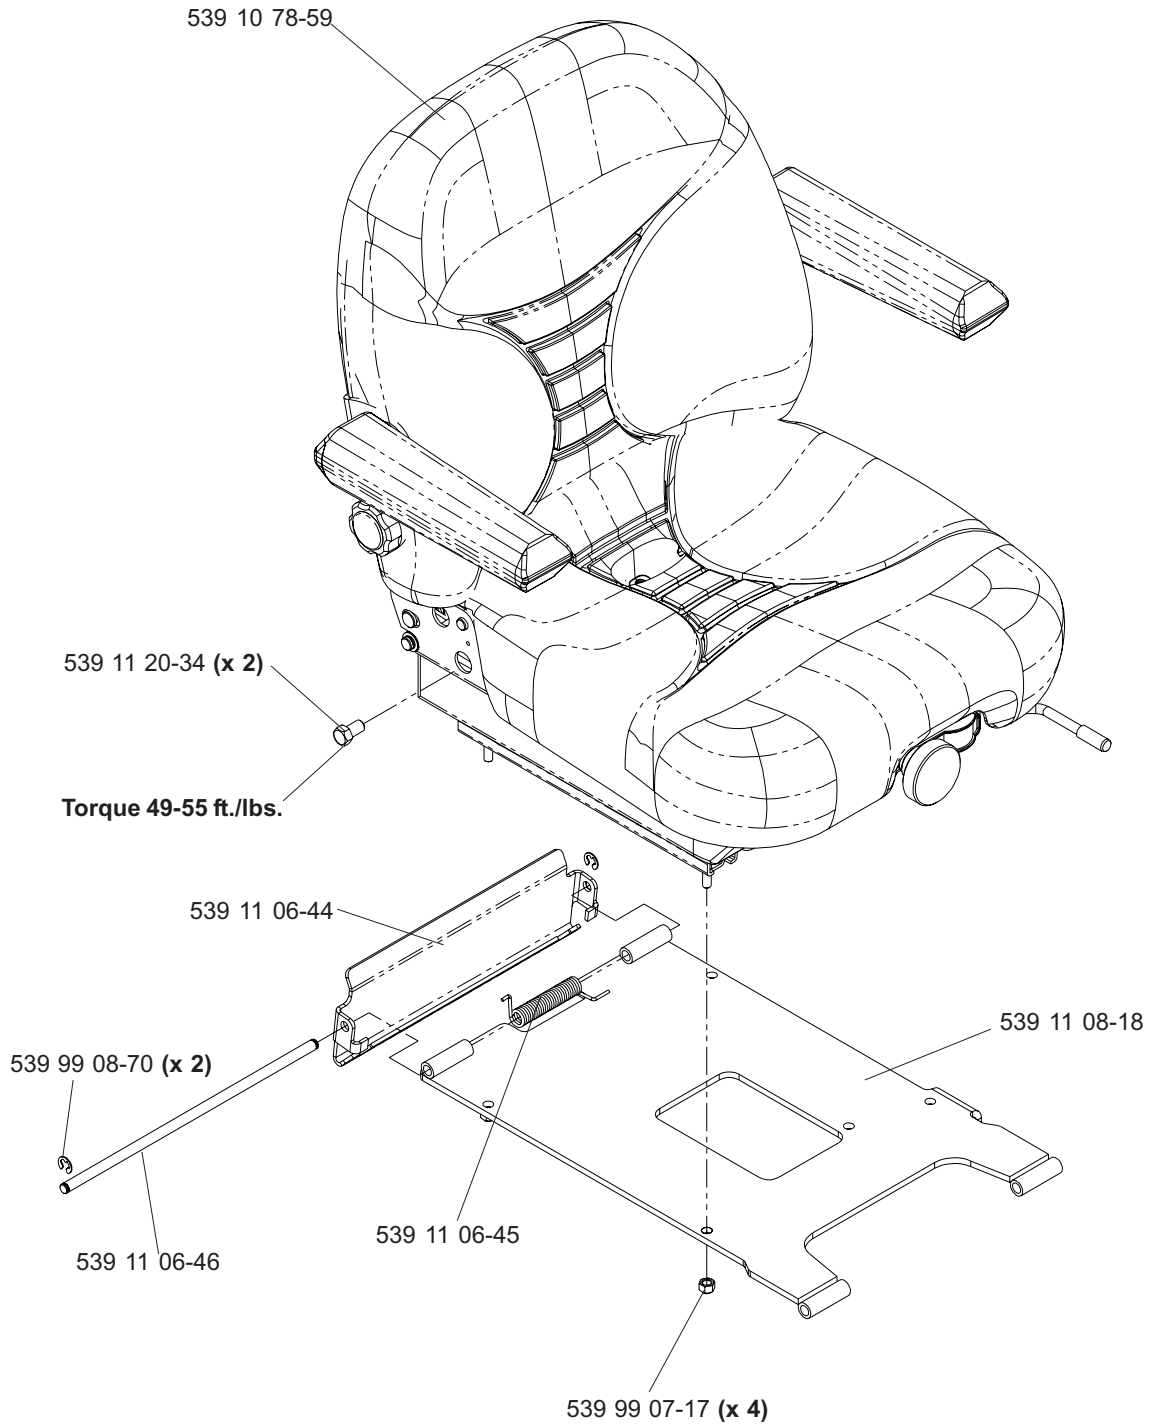

HYDRAULIC ASSEMBLY (TL)

**MODELS: 968999256, 968999258, 968999305, 968999307,
968999308, 968999332, 968999368, 968999375**

MAIN FRAME ASSEMBLY

MAIN FRAME ASSEMBLY

NOT SHOWN:

- 539 11 26-54 FLOOR PAN PAD, MODEL 968999307 ONLY
- 539 11 26-55 FOOT REST PAD, MODEL 968999307 ONLY

SEAT ASSEMBLY

MODELS: 968999307, 968999375

539 11 10-26 1 SEAT BELT (NOT SHOWN)

KOHLER 24 HP & 25 HP ENGINE ASSEMBLY

MODELS: 968999307, 968999308, 968999332, 968999375

MOTION CONTROL ASSEMBLY

PARK BRAKE ASSEMBLY (TL)

**MODELS: 968999256, 968999258, 968999305, 968999307,
968999308, 968999332, 968999368, 968999375**

CASTER ARM

**MODELS: 968999254, 968999255, 968999256, 968999258, 968999304,
968999305, 968999307, 968999332, 968999368, 968999375,
968999356**

42" DECK ASSEMBLY

42" DECK ASSEMBLY

48" DECK ASSEMBLY

48" DECK ASSEMBLY

52" DECK ASSEMBLY

52" DECK ASSEMBLY

61" DECK ASSEMBLY

61" DECK ASSEMBLY