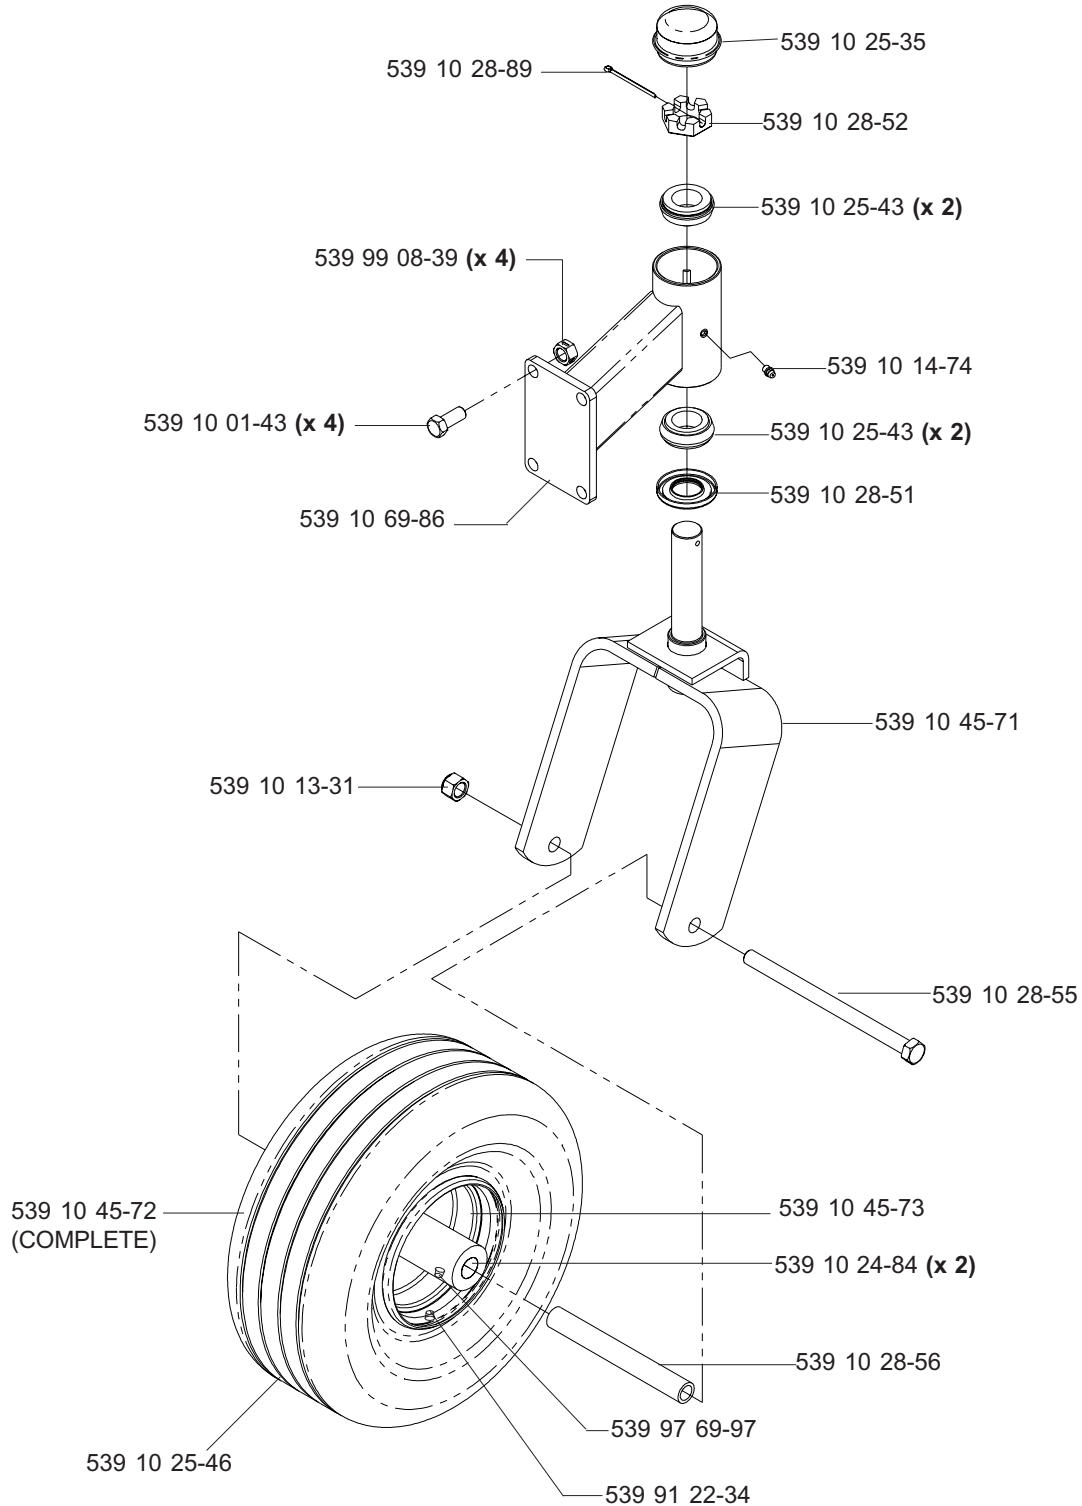

HYDRAULIC ASSEMBLY (TL)

**MODELS: 968999256, 968999258, 968999305, 968999307,
968999308, 968999332, 968999368, 968999375**

MAIN FRAME ASSEMBLY

MAIN FRAME ASSEMBLY

NOT SHOWN:

- 539 11 26-54 FLOOR PAN PAD, MODEL 968999307 ONLY
- 539 11 26-55 FOOT REST PAD, MODEL 968999307 ONLY

SEAT ASSEMBLY

MODELS: 968999307, 968999375

539 11 10-26 1 SEAT BELT (NOT SHOWN)

KOHLER 24 HP & 25 HP ENGINE ASSEMBLY

MODELS: 968999307, 968999308, 968999332, 968999375

MOTION CONTROL ASSEMBLY

PARK BRAKE ASSEMBLY (TL)

**MODELS: 968999256, 968999258, 968999305, 968999307,
968999308, 968999332, 968999368, 968999375**

CASTER ARM

**MODELS: 968999254, 968999255, 968999256, 968999258, 968999304,
968999305, 968999307, 968999332, 968999368, 968999375,
968999356**