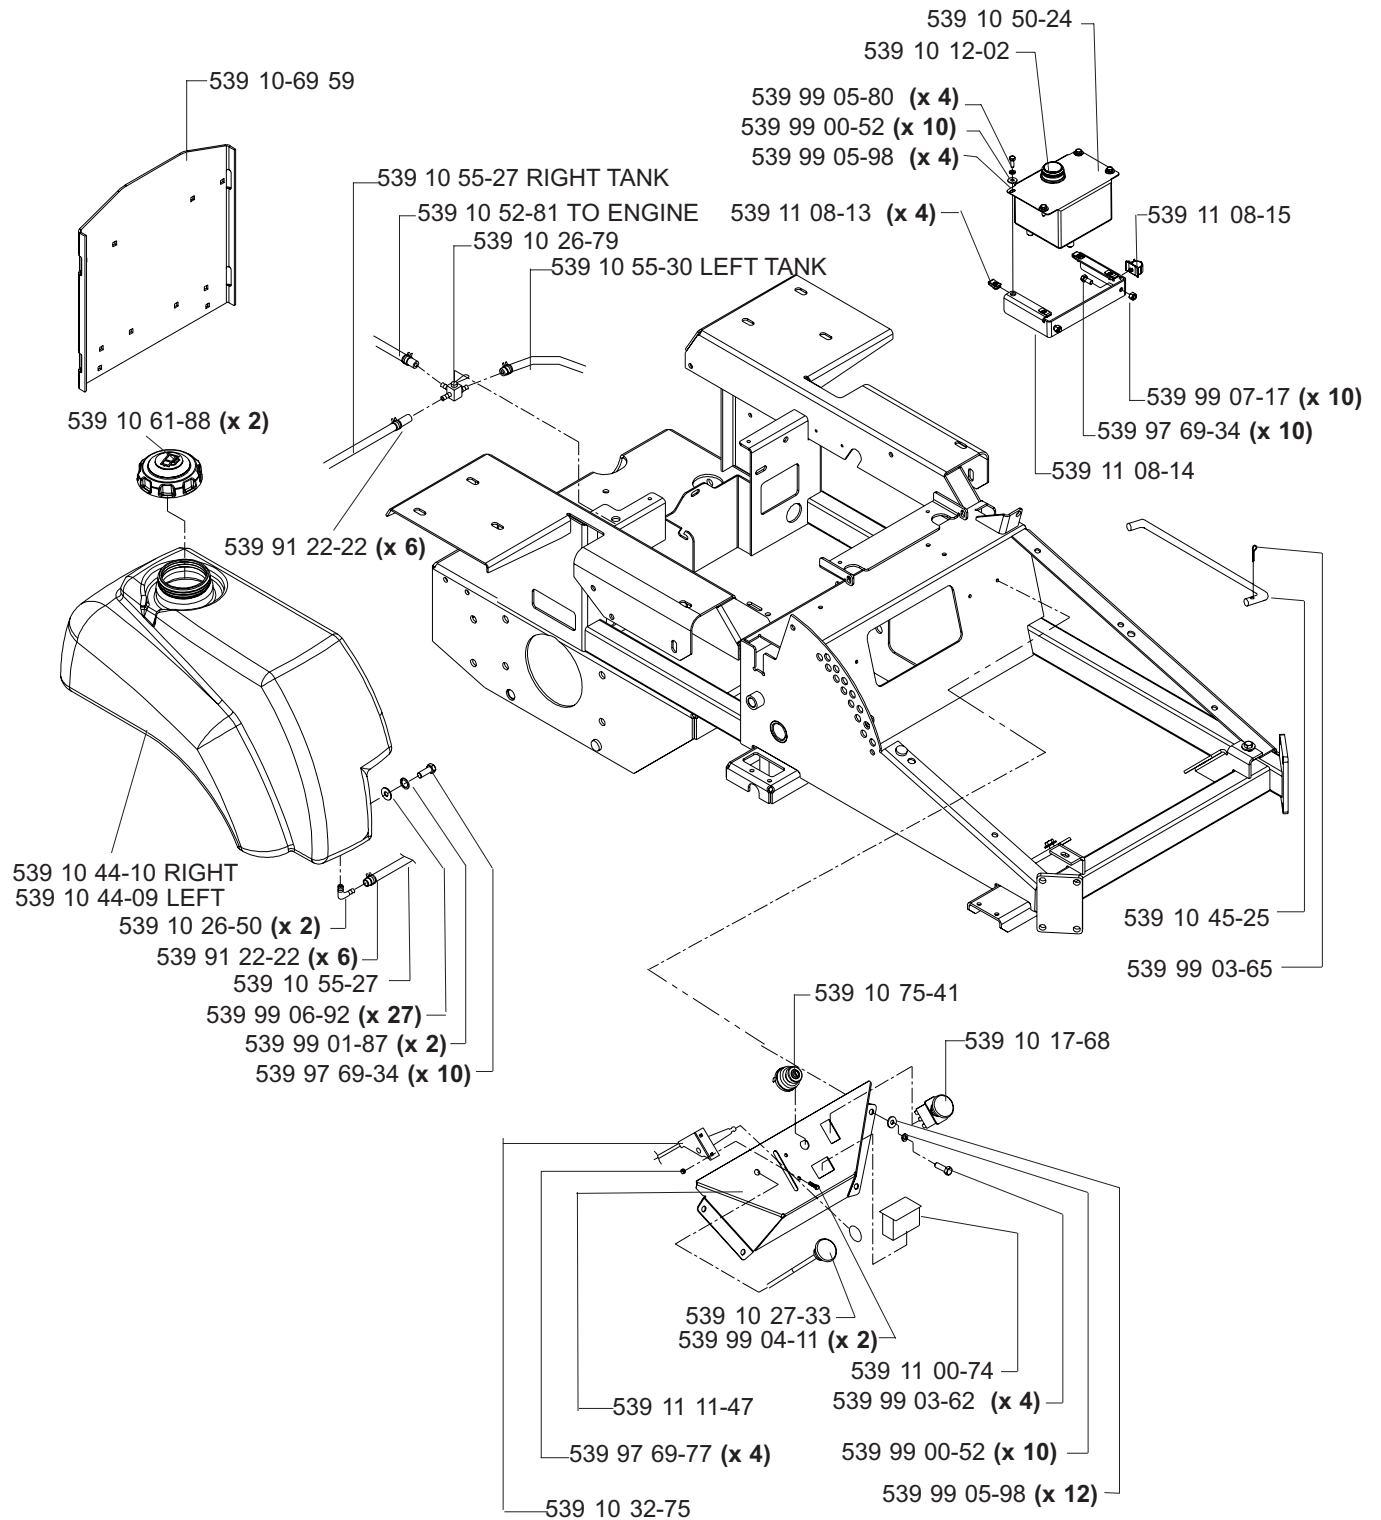

HYDRAULIC ASSEMBLY (TL)

**MODELS: 968999256, 968999258, 968999305, 968999307,
968999308, 968999332, 968999368, 968999375**

MAIN FRAME ASSEMBLY

MAIN FRAME ASSEMBLY

NOT SHOWN:

- 539 11 26-54 FLOOR PAN PAD, MODEL 968999307 ONLY
- 539 11 26-55 FOOT REST PAD, MODEL 968999307 ONLY

SEAT ASSEMBLY

MODELS: 968999307, 968999375

539 11 10-26 1 SEAT BELT (NOT SHOWN)

KOHLER 24 HP & 25 HP ENGINE ASSEMBLY

MODELS: 968999307, 968999308, 968999332, 968999375

MOTION CONTROL ASSEMBLY

PARK BRAKE ASSEMBLY (TL)

**MODELS: 968999256, 968999258, 968999305, 968999307,
968999308, 968999332, 968999368, 968999375**

CASTER ARM

**MODELS: 968999254, 968999255, 968999256, 968999258, 968999304,
968999305, 968999307, 968999332, 968999368, 968999375,
968999356**

42" DECK ASSEMBLY

42" DECK ASSEMBLY

48" DECK ASSEMBLY

48" DECK ASSEMBLY

52" DECK ASSEMBLY

52" DECK ASSEMBLY

61" DECK ASSEMBLY

61" DECK ASSEMBLY