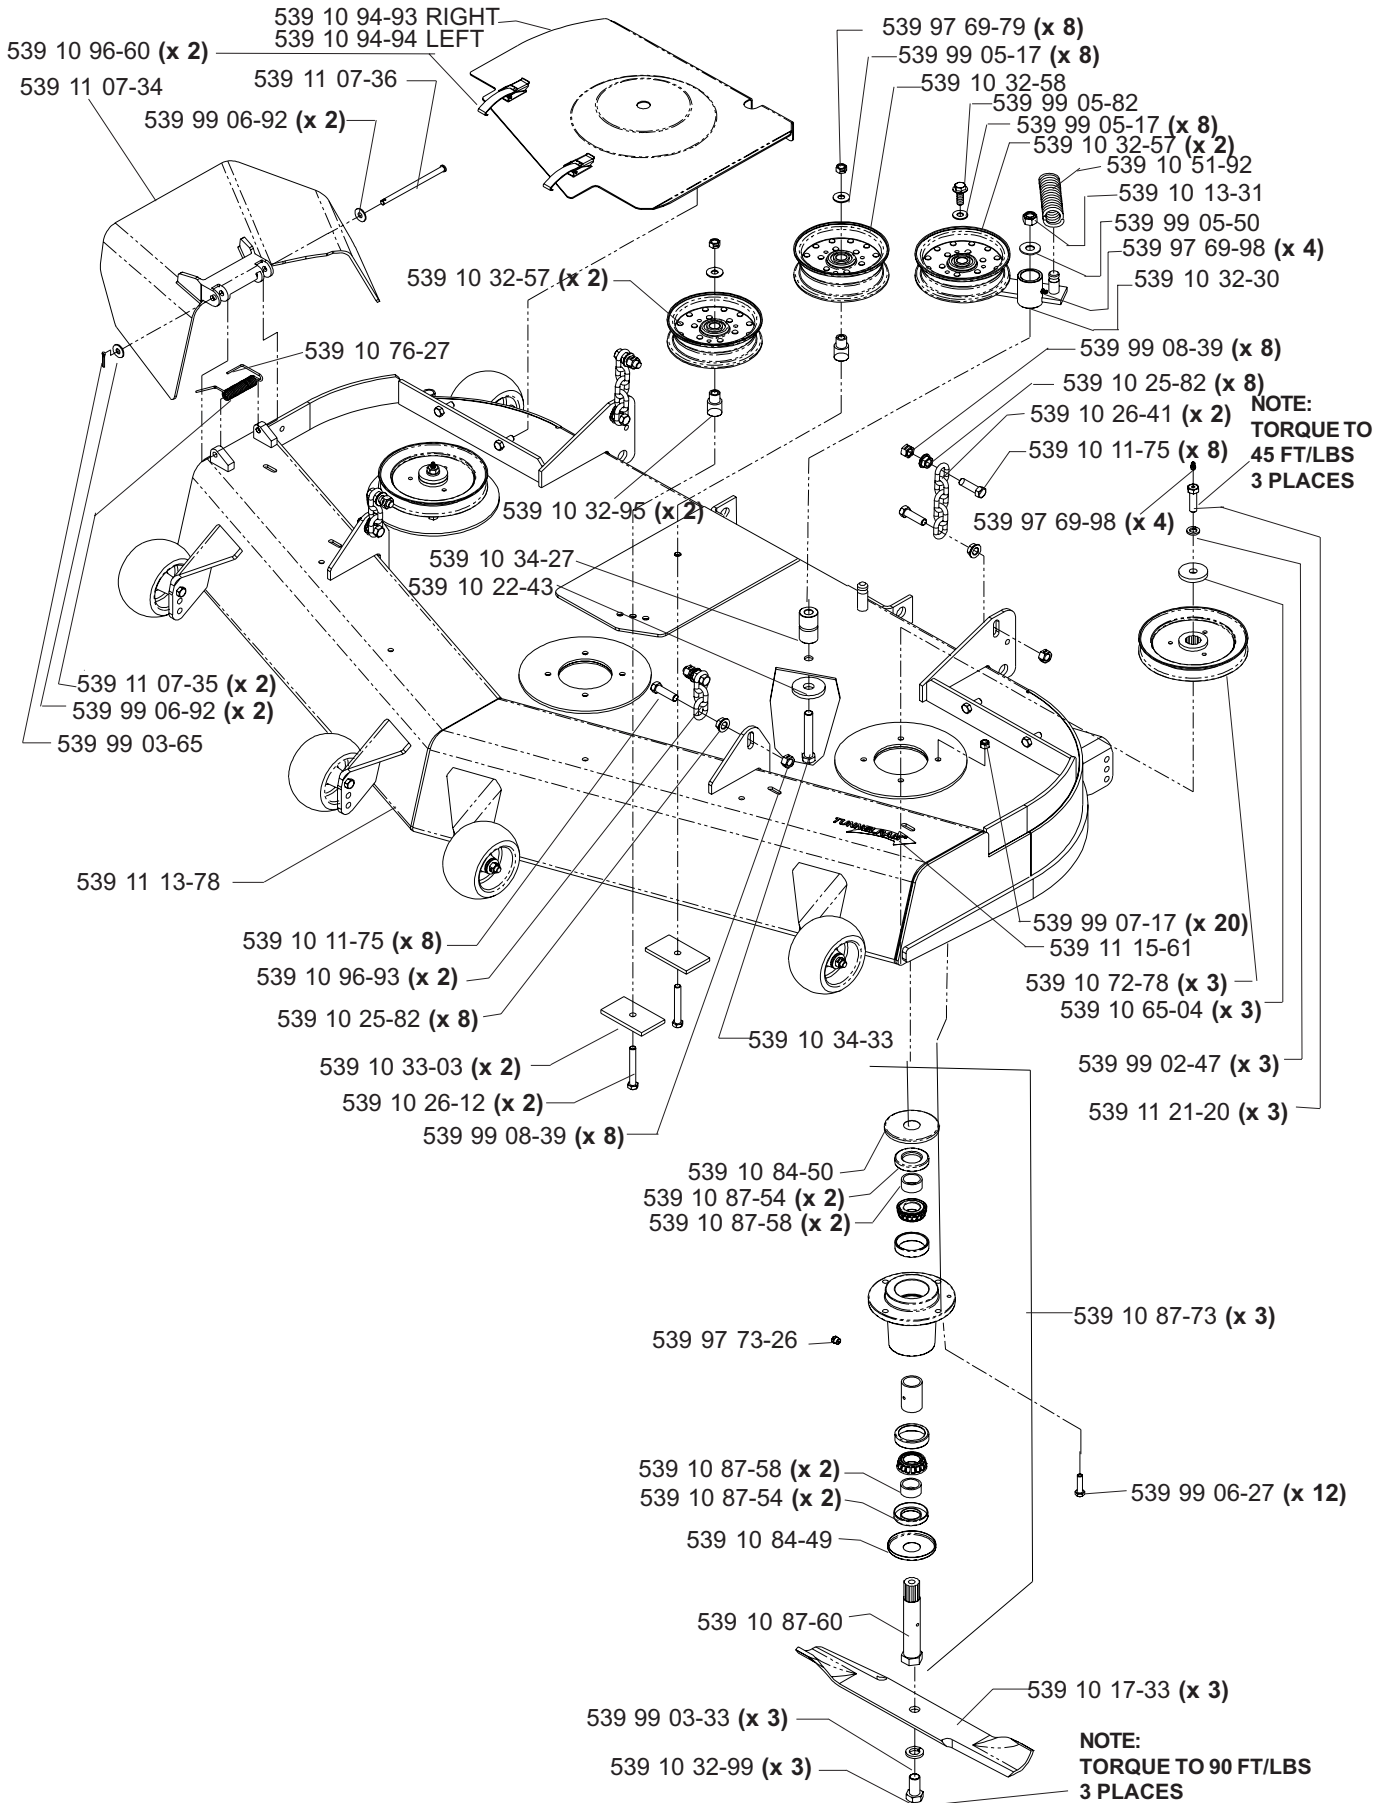

HYDRAULIC ASSEMBLY (TL)

**MODELS: 968999256, 968999258, 968999305, 968999307,
968999308, 968999332, 968999368, 968999375**

MAIN FRAME ASSEMBLY

MAIN FRAME ASSEMBLY

NOT SHOWN:

- 539 11 26-54 FLOOR PAN PAD, MODEL 968999307 ONLY
- 539 11 26-55 FOOT REST PAD, MODEL 968999307 ONLY

SEAT ASSEMBLY

MODELS: 968999307, 968999375

539 11 10-26 1 SEAT BELT (NOT SHOWN)

KOHLER 24 HP & 25 HP ENGINE ASSEMBLY

MODELS: 968999307, 968999308, 968999332, 968999375

MOTION CONTROL ASSEMBLY

PARK BRAKE ASSEMBLY (TL)

**MODELS: 968999256, 968999258, 968999305, 968999307,
968999308, 968999332, 968999368, 968999375**

CASTER ARM

**MODELS: 968999254, 968999255, 968999256, 968999258, 968999304,
968999305, 968999307, 968999332, 968999368, 968999375,
968999356**

42" DECK ASSEMBLY

42" DECK ASSEMBLY

48" DECK ASSEMBLY

48" DECK ASSEMBLY

52" DECK ASSEMBLY

52" DECK ASSEMBLY

61" DECK ASSEMBLY

61" DECK ASSEMBLY