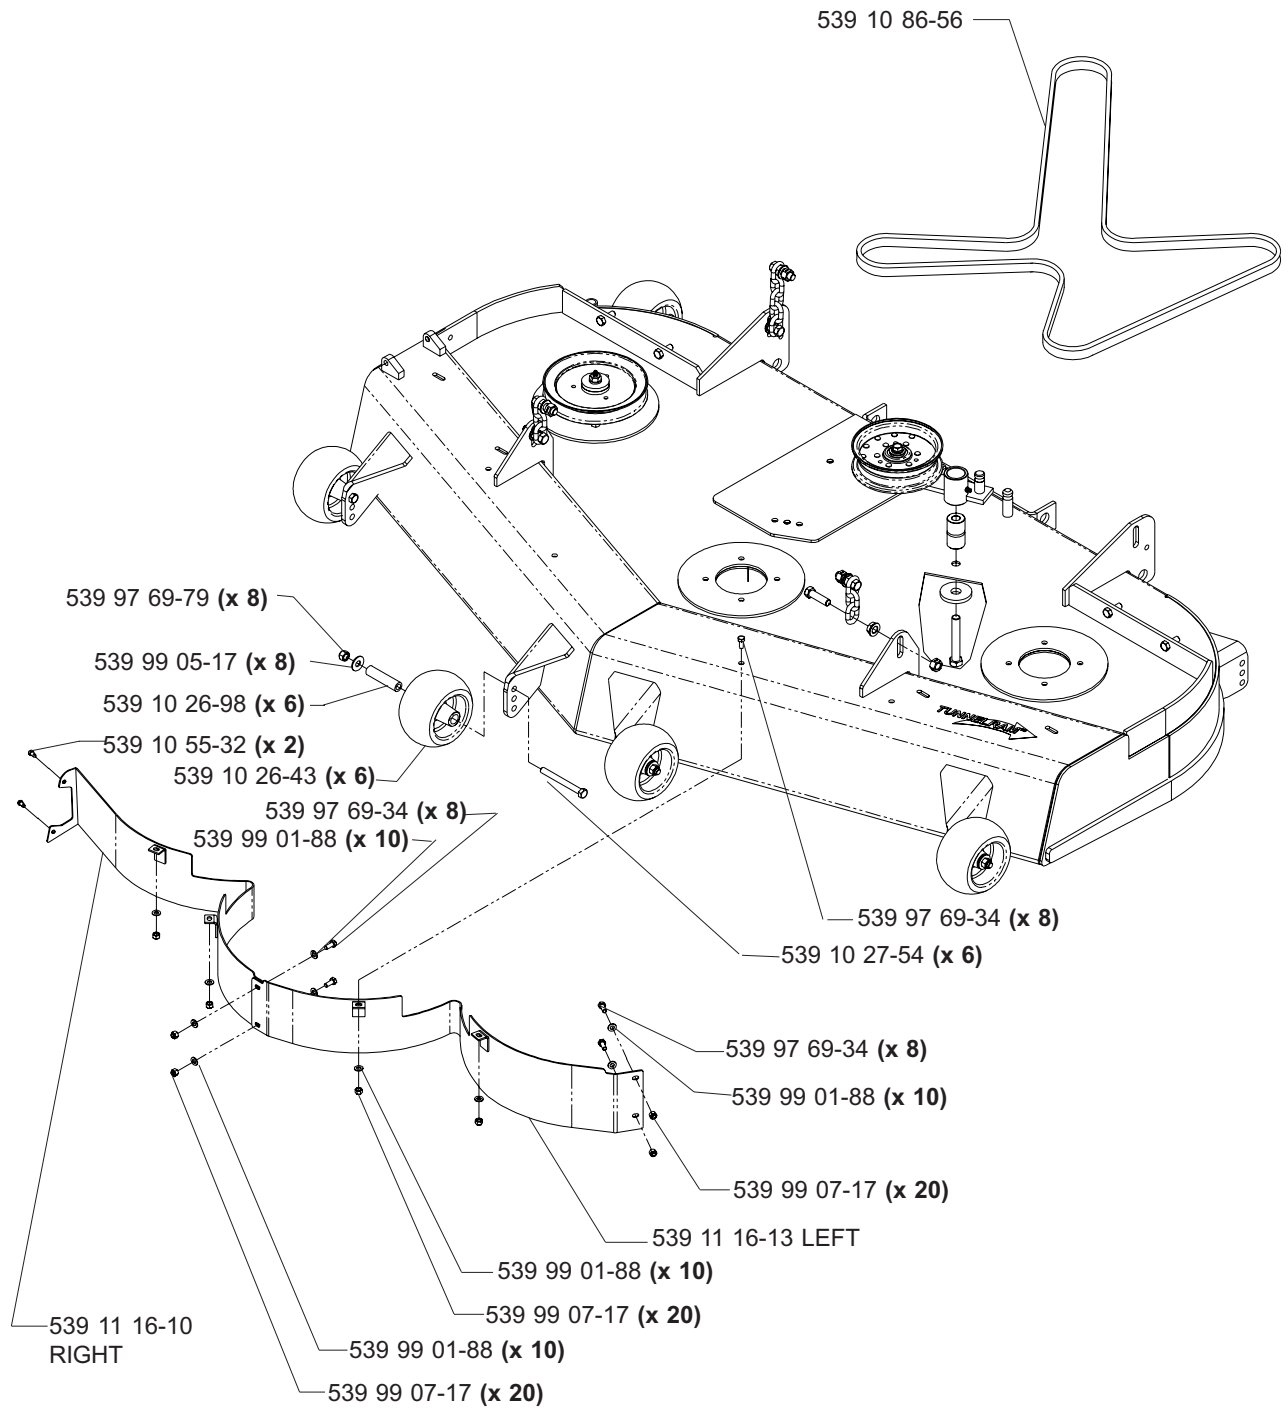

SEAT ASSEMBLY

MODELS: 968999307, 968999375

539 11 10-26 1 SEAT BELT (NOT SHOWN)

KOHLER 24 HP & 25 HP ENGINE ASSEMBLY

MODELS: 968999307, 968999308, 968999332, 968999375

MOTION CONTROL ASSEMBLY

PARK BRAKE ASSEMBLY (TL)

**MODELS: 968999256, 968999258, 968999305, 968999307,
968999308, 968999332, 968999368, 968999375**

CASTER ARM

**MODELS: 968999254, 968999255, 968999256, 968999258, 968999304,
968999305, 968999307, 968999332, 968999368, 968999375,
968999356**

42" DECK ASSEMBLY

42" DECK ASSEMBLY

48" DECK ASSEMBLY

48" DECK ASSEMBLY

52" DECK ASSEMBLY

52" DECK ASSEMBLY

61" DECK ASSEMBLY

61" DECK ASSEMBLY