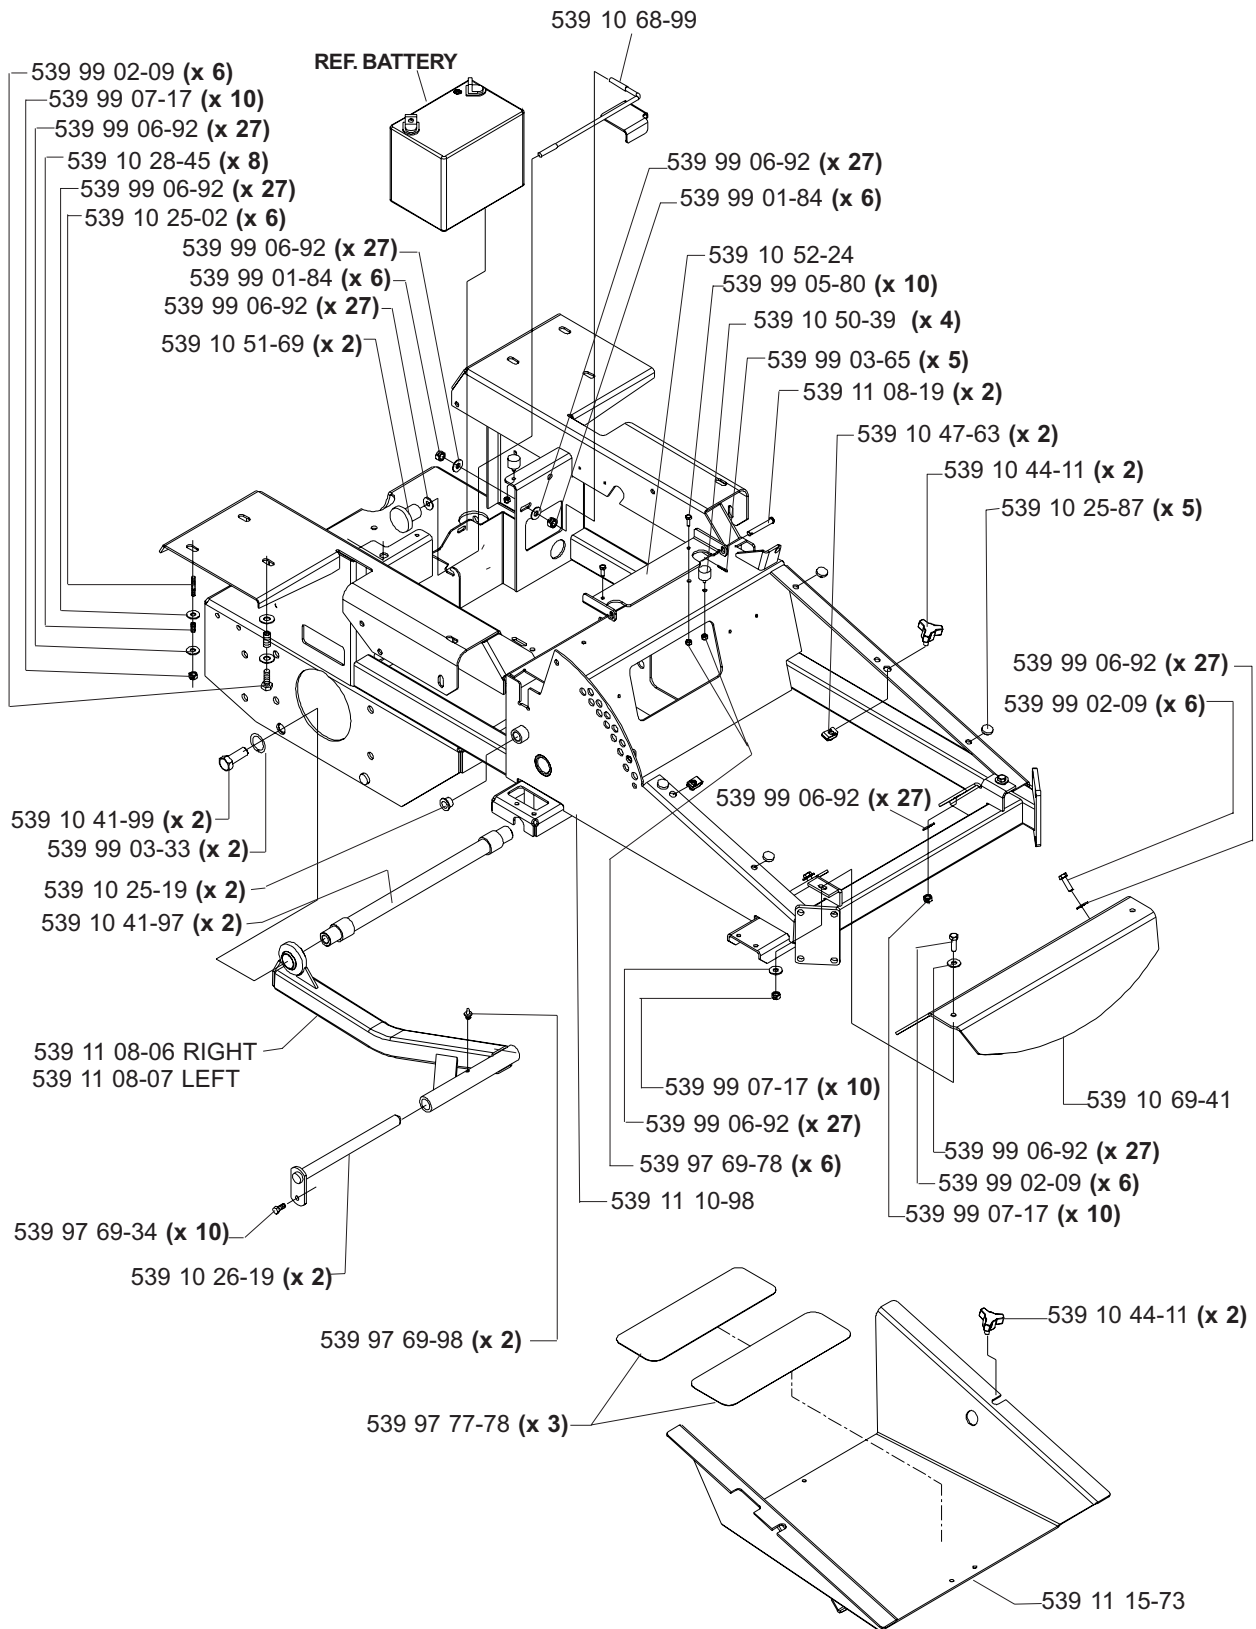

HYDRAULIC ASSEMBLY (TL)

**MODELS: 968999256, 968999258, 968999305, 968999307,
968999308, 968999332, 968999368, 968999375**

MAIN FRAME ASSEMBLY

MAIN FRAME ASSEMBLY

NOT SHOWN:

- 539 11 26-54 FLOOR PAN PAD, MODEL 968999307 ONLY
- 539 11 26-55 FOOT REST PAD, MODEL 968999307 ONLY

SEAT ASSEMBLY

MODELS: 968999307, 968999375

539 11 10-26 1 SEAT BELT (NOT SHOWN)

KOHLER 24 HP & 25 HP ENGINE ASSEMBLY

MODELS: 968999307, 968999308, 968999332, 968999375

MOTION CONTROL ASSEMBLY

PARK BRAKE ASSEMBLY (TL)

**MODELS: 968999256, 968999258, 968999305, 968999307,
968999308, 968999332, 968999368, 968999375**

CASTER ARM

**MODELS: 968999254, 968999255, 968999256, 968999258, 968999304,
968999305, 968999307, 968999332, 968999368, 968999375,
968999356**

42" DECK ASSEMBLY

42" DECK ASSEMBLY

48" DECK ASSEMBLY

48" DECK ASSEMBLY

52" DECK ASSEMBLY

52" DECK ASSEMBLY

61" DECK ASSEMBLY

61" DECK ASSEMBLY