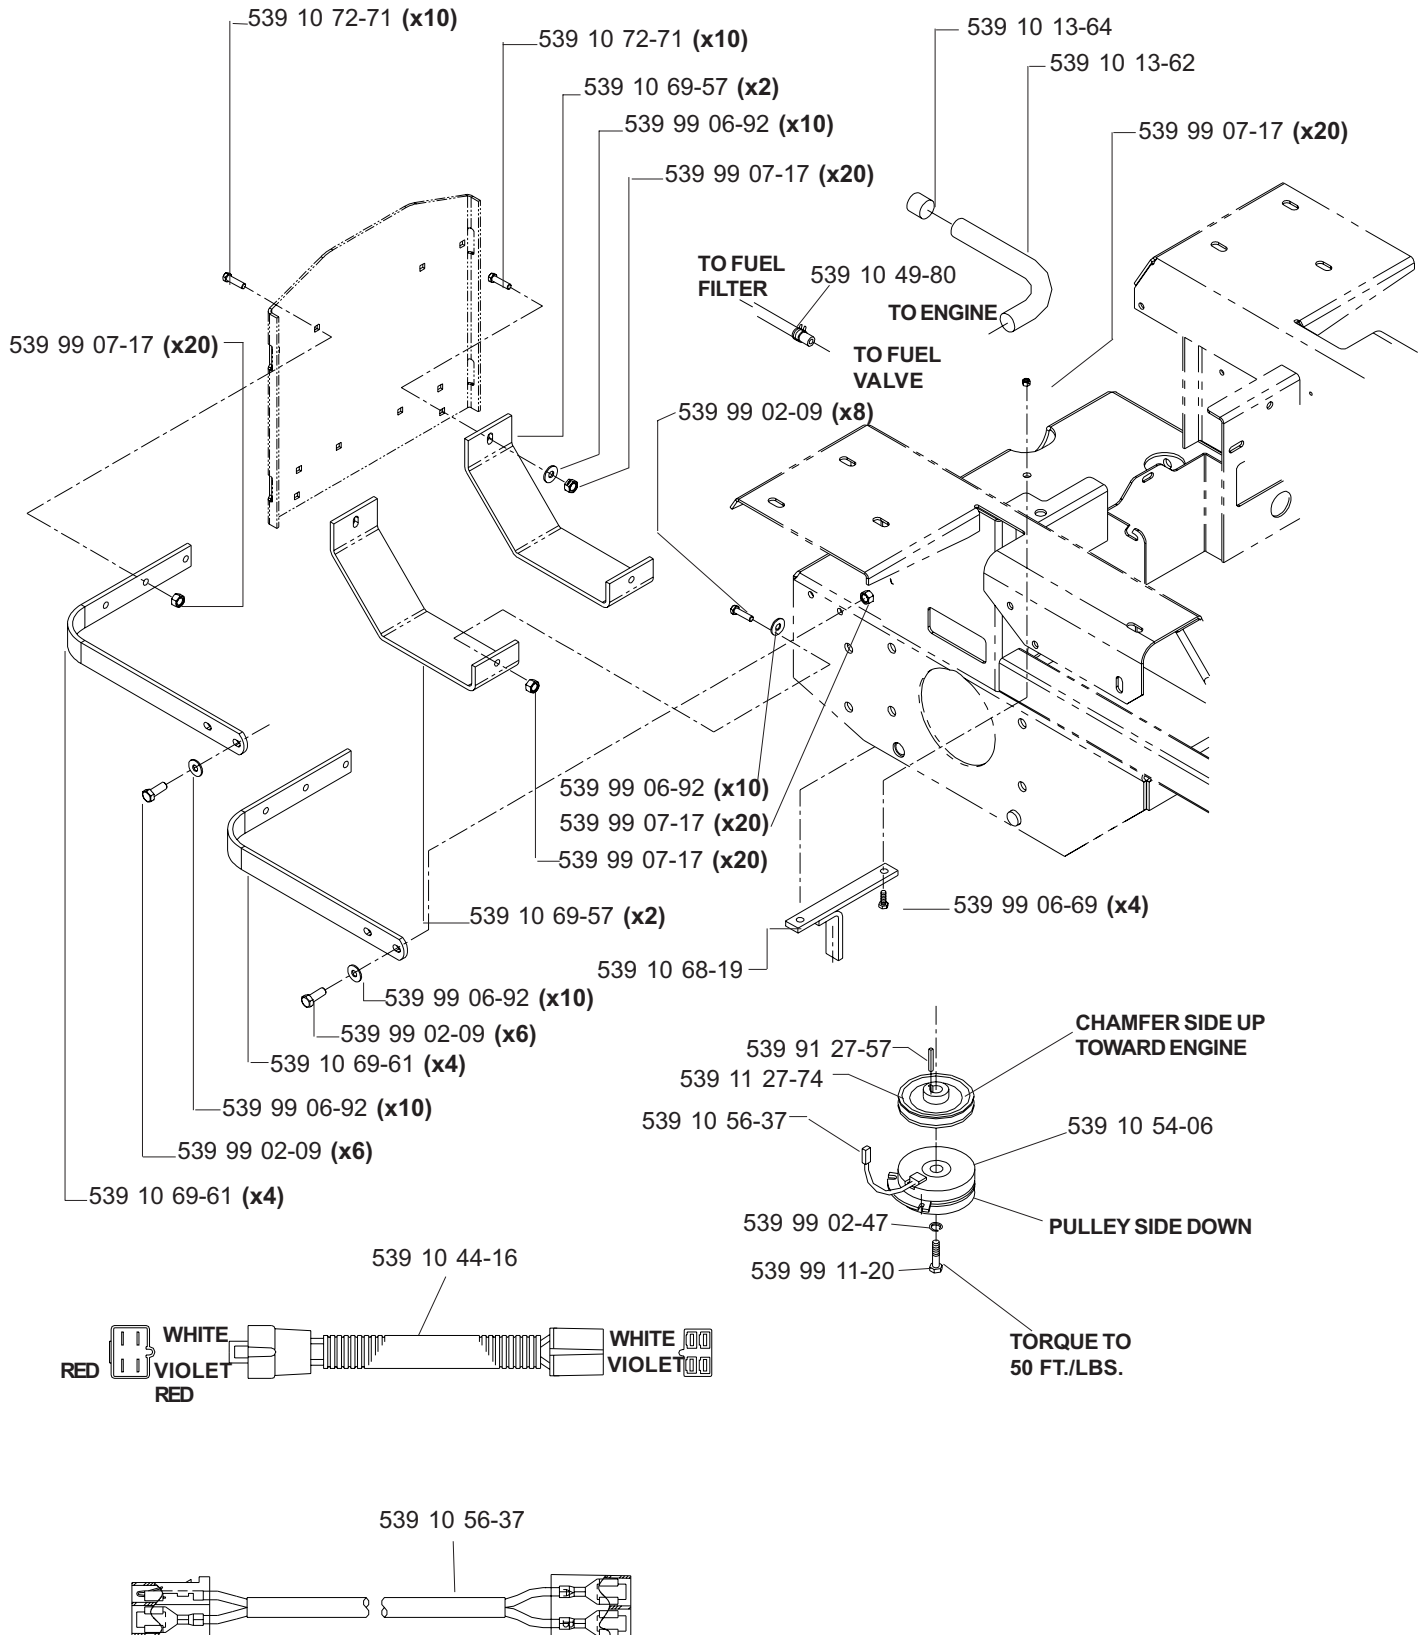

HYDRAULIC ASSEMBLY (TL)

**MODELS: 968999256, 968999258, 968999305, 968999307,
968999308, 968999332, 968999368, 968999375**

MAIN FRAME ASSEMBLY

MAIN FRAME ASSEMBLY

NOT SHOWN:

- 539 11 26-54 FLOOR PAN PAD, MODEL 968999307 ONLY
- 539 11 26-55 FOOT REST PAD, MODEL 968999307 ONLY

SEAT ASSEMBLY

MODELS: 968999307, 968999375

539 11 10-26 1 SEAT BELT (NOT SHOWN)

KOHLER 24 HP & 25 HP ENGINE ASSEMBLY

MODELS: 968999307, 968999308, 968999332, 968999375

MOTION CONTROL ASSEMBLY

PARK BRAKE ASSEMBLY (TL)

**MODELS: 968999256, 968999258, 968999305, 968999307,
968999308, 968999332, 968999368, 968999375**

CASTER ARM

**MODELS: 968999254, 968999255, 968999256, 968999258, 968999304,
968999305, 968999307, 968999332, 968999368, 968999375,
968999356**