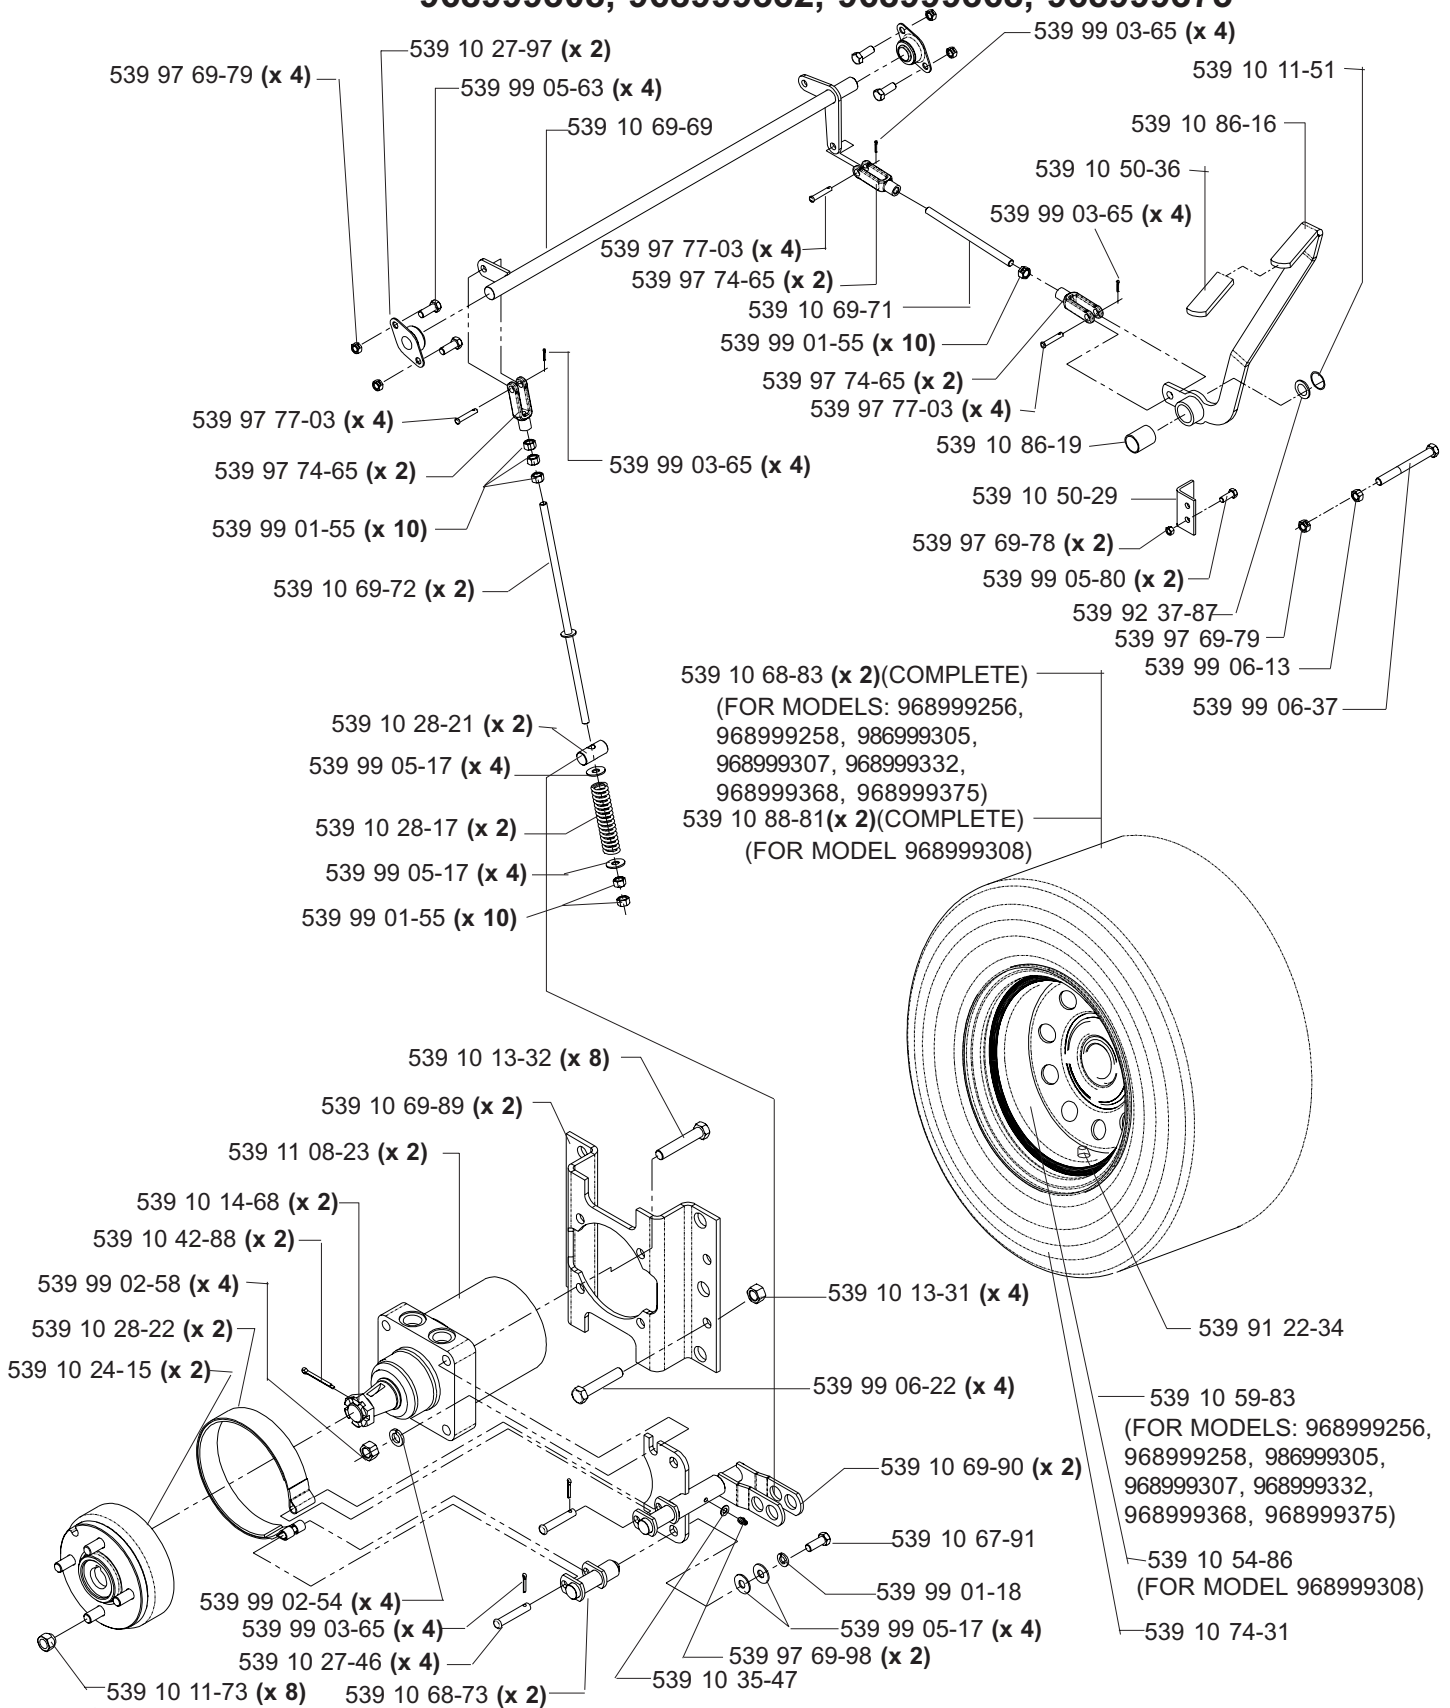

HYDRAULIC ASSEMBLY (TL)

**MODELS: 968999256, 968999258, 968999305, 968999307,
968999308, 968999332, 968999368, 968999375**

MAIN FRAME ASSEMBLY

MAIN FRAME ASSEMBLY

NOT SHOWN:

- 539 11 26-54 FLOOR PAN PAD, MODEL 968999307 ONLY
- 539 11 26-55 FOOT REST PAD, MODEL 968999307 ONLY

SEAT ASSEMBLY

MODELS: 968999307, 968999375

539 11 10-26 1 SEAT BELT (NOT SHOWN)

KOHLER 24 HP & 25 HP ENGINE ASSEMBLY

MODELS: 968999307, 968999308, 968999332, 968999375

MOTION CONTROL ASSEMBLY

PARK BRAKE ASSEMBLY (TL)

**MODELS: 968999256, 968999258, 968999305, 968999307,
968999308, 968999332, 968999368, 968999375**

CASTER ARM

**MODELS: 968999254, 968999255, 968999256, 968999258, 968999304,
968999305, 968999307, 968999332, 968999368, 968999375,
968999356**

42" DECK ASSEMBLY

42" DECK ASSEMBLY

48" DECK ASSEMBLY

48" DECK ASSEMBLY

52" DECK ASSEMBLY

52" DECK ASSEMBLY

61" DECK ASSEMBLY

61" DECK ASSEMBLY