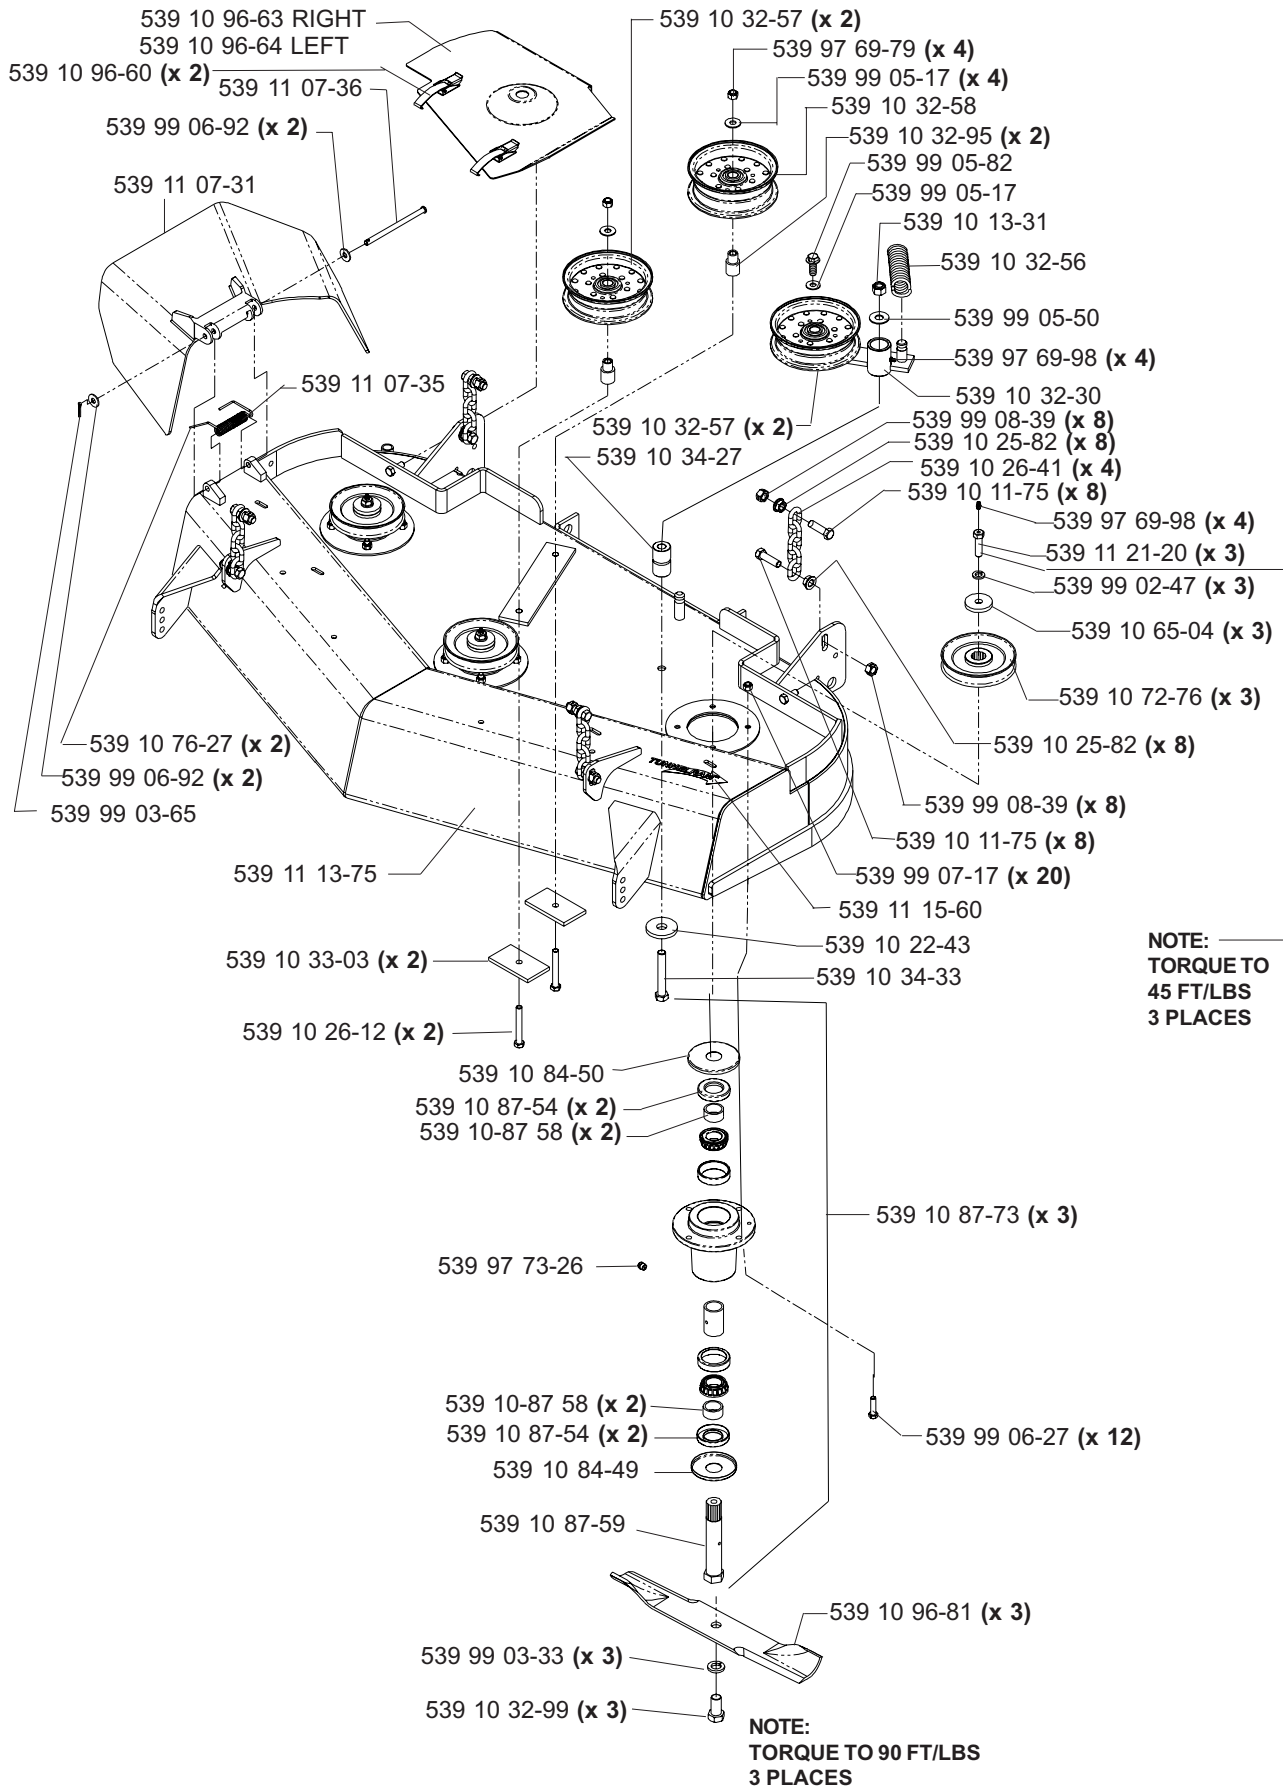

HYDRAULIC ASSEMBLY (TL)

**MODELS: 968999256, 968999258, 968999305, 968999307,
968999308, 968999332, 968999368, 968999375**

MAIN FRAME ASSEMBLY

MAIN FRAME ASSEMBLY

NOT SHOWN:

- 539 11 26-54 FLOOR PAN PAD, MODEL 968999307 ONLY
- 539 11 26-55 FOOT REST PAD, MODEL 968999307 ONLY

SEAT ASSEMBLY

MODELS: 968999307, 968999375

539 11 10-26 1 SEAT BELT (NOT SHOWN)

KOHLER 24 HP & 25 HP ENGINE ASSEMBLY

MODELS: 968999307, 968999308, 968999332, 968999375

MOTION CONTROL ASSEMBLY

PARK BRAKE ASSEMBLY (TL)

**MODELS: 968999256, 968999258, 968999305, 968999307,
968999308, 968999332, 968999368, 968999375**

CASTER ARM

**MODELS: 968999254, 968999255, 968999256, 968999258, 968999304,
968999305, 968999307, 968999332, 968999368, 968999375,
968999356**

42" DECK ASSEMBLY

42" DECK ASSEMBLY

48" DECK ASSEMBLY

48" DECK ASSEMBLY

52" DECK ASSEMBLY

52" DECK ASSEMBLY

61" DECK ASSEMBLY

61" DECK ASSEMBLY