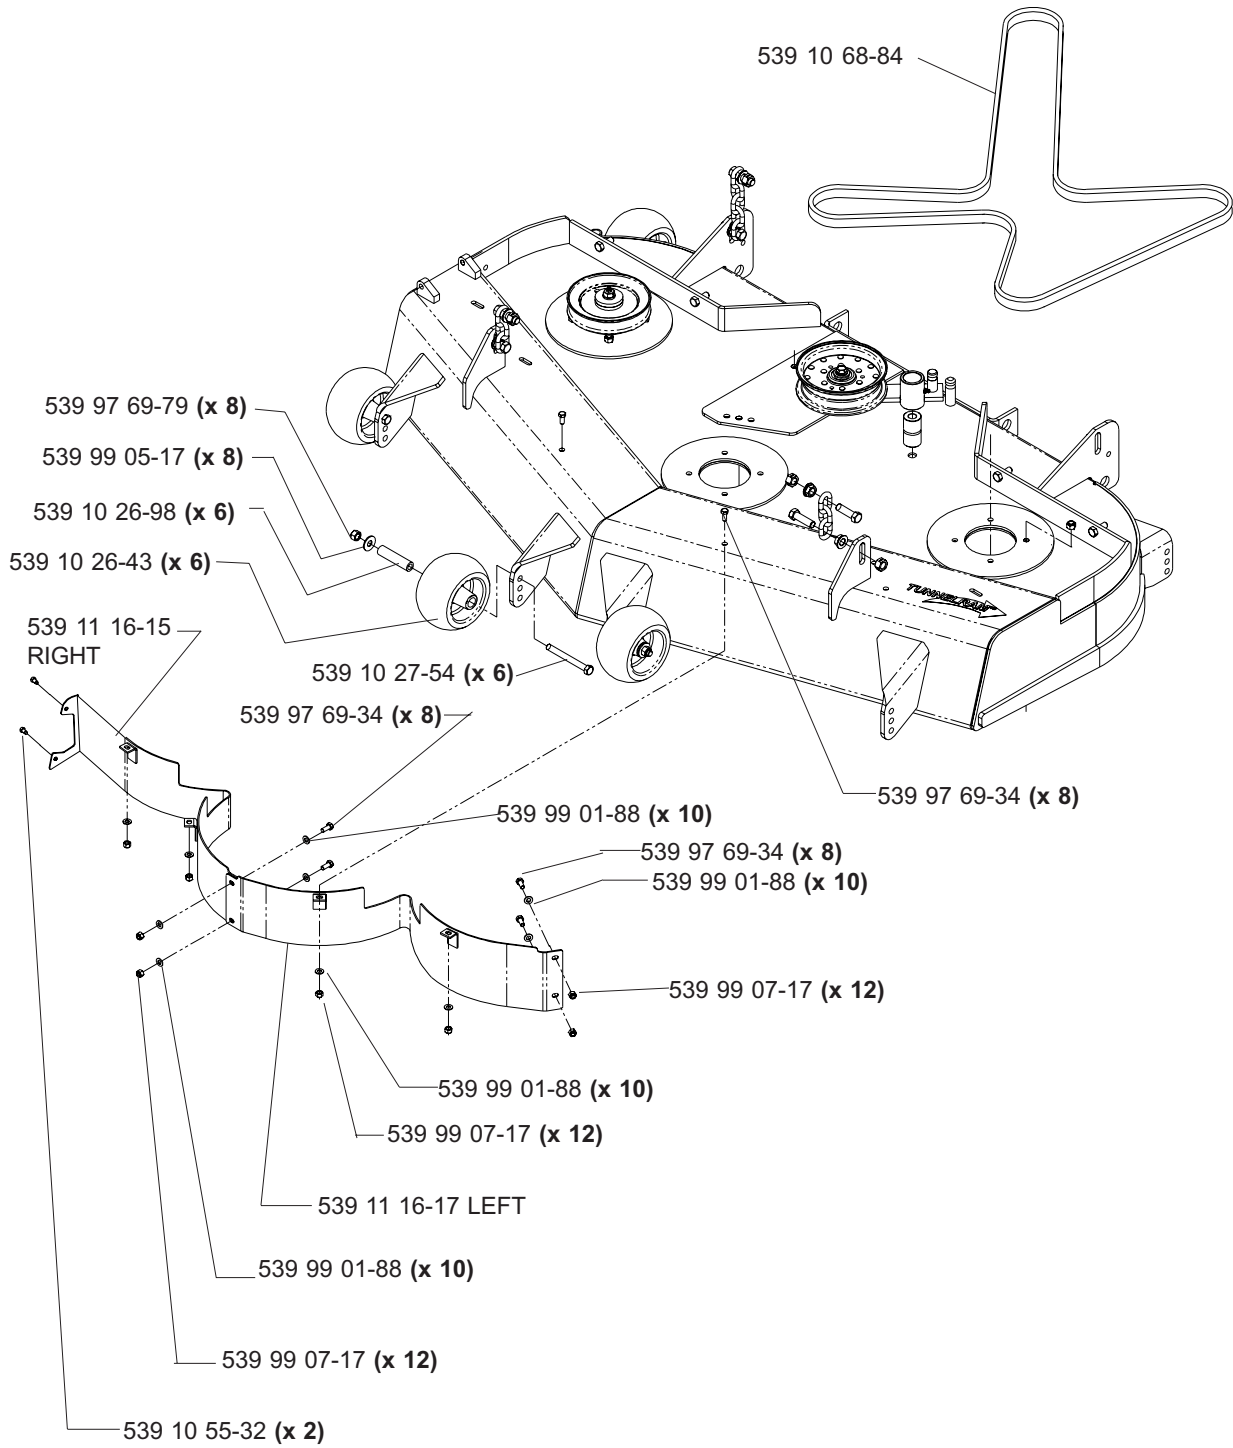

HYDRAULIC ASSEMBLY (TL)

**MODELS: 968999256, 968999258, 968999305, 968999307,
968999308, 968999332, 968999368, 968999375**

MAIN FRAME ASSEMBLY

MAIN FRAME ASSEMBLY

NOT SHOWN:

- 539 11 26-54 FLOOR PAN PAD, MODEL 968999307 ONLY
- 539 11 26-55 FOOT REST PAD, MODEL 968999307 ONLY

SEAT ASSEMBLY

MODELS: 968999307, 968999375

539 11 10-26 1 SEAT BELT (NOT SHOWN)

KOHLER 24 HP & 25 HP ENGINE ASSEMBLY

MODELS: 968999307, 968999308, 968999332, 968999375

MOTION CONTROL ASSEMBLY

PARK BRAKE ASSEMBLY (TL)

**MODELS: 968999256, 968999258, 968999305, 968999307,
968999308, 968999332, 968999368, 968999375**

CASTER ARM

**MODELS: 968999254, 968999255, 968999256, 968999258, 968999304,
968999305, 968999307, 968999332, 968999368, 968999375,
968999356**

42" DECK ASSEMBLY

42" DECK ASSEMBLY

48" DECK ASSEMBLY

48" DECK ASSEMBLY

52" DECK ASSEMBLY

52" DECK ASSEMBLY

61" DECK ASSEMBLY

61" DECK ASSEMBLY