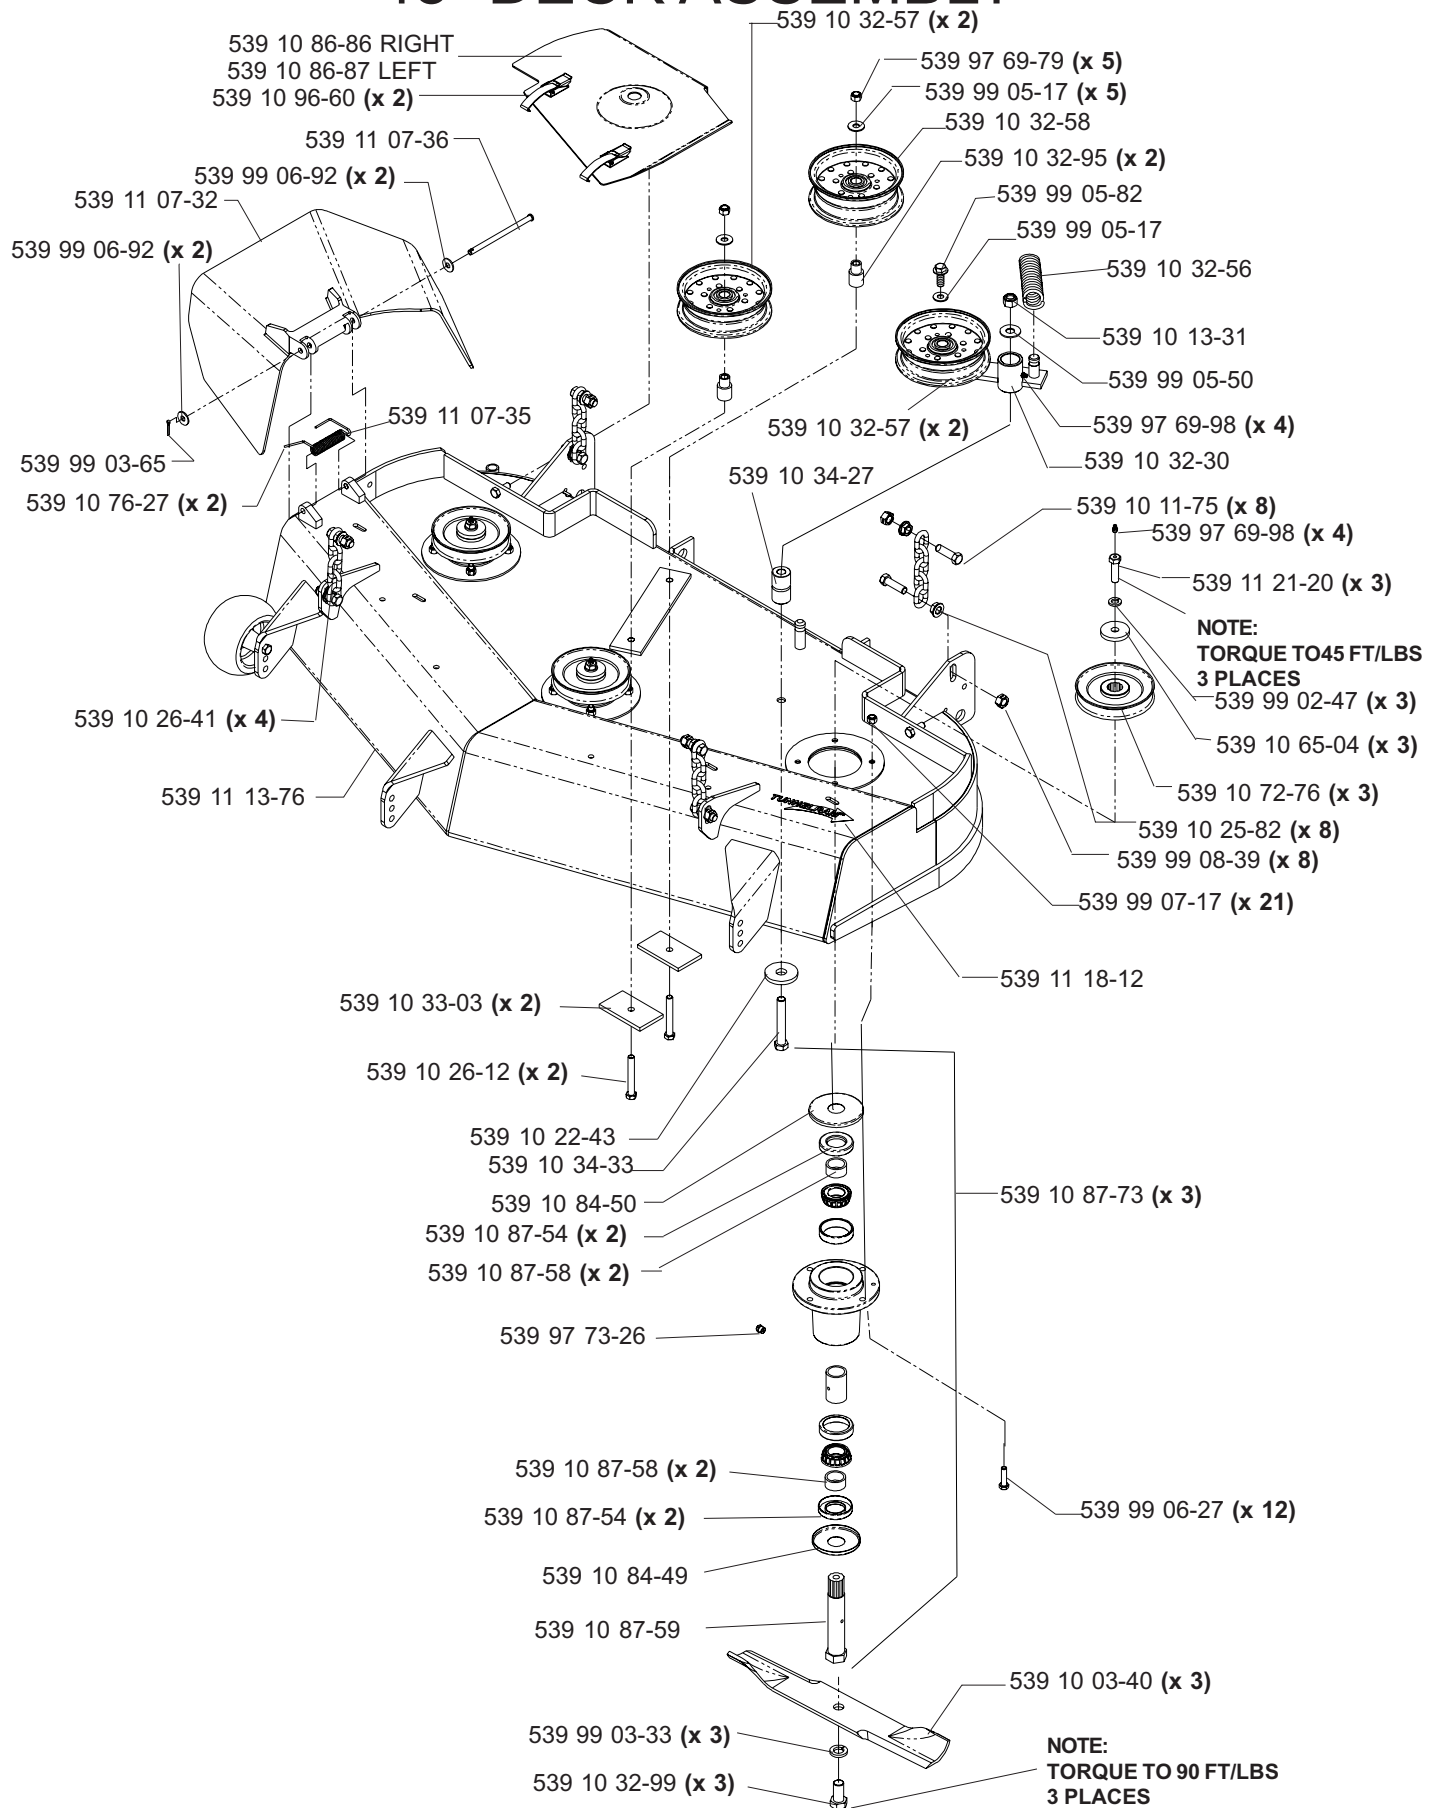

HYDRAULIC ASSEMBLY (TL)

**MODELS: 968999256, 968999258, 968999305, 968999307,
968999308, 968999332, 968999368, 968999375**

MAIN FRAME ASSEMBLY

MAIN FRAME ASSEMBLY

NOT SHOWN:

- 539 11 26-54 FLOOR PAN PAD, MODEL 968999307 ONLY
- 539 11 26-55 FOOT REST PAD, MODEL 968999307 ONLY

SEAT ASSEMBLY

MODELS: 968999307, 968999375

539 11 10-26 1 SEAT BELT (NOT SHOWN)

KOHLER 24 HP & 25 HP ENGINE ASSEMBLY

MODELS: 968999307, 968999308, 968999332, 968999375

MOTION CONTROL ASSEMBLY

PARK BRAKE ASSEMBLY (TL)

**MODELS: 968999256, 968999258, 968999305, 968999307,
968999308, 968999332, 968999368, 968999375**

CASTER ARM

**MODELS: 968999254, 968999255, 968999256, 968999258, 968999304,
968999305, 968999307, 968999332, 968999368, 968999375,
968999356**

42" DECK ASSEMBLY

42" DECK ASSEMBLY

48" DECK ASSEMBLY

48" DECK ASSEMBLY

52" DECK ASSEMBLY

52" DECK ASSEMBLY

61" DECK ASSEMBLY

61" DECK ASSEMBLY