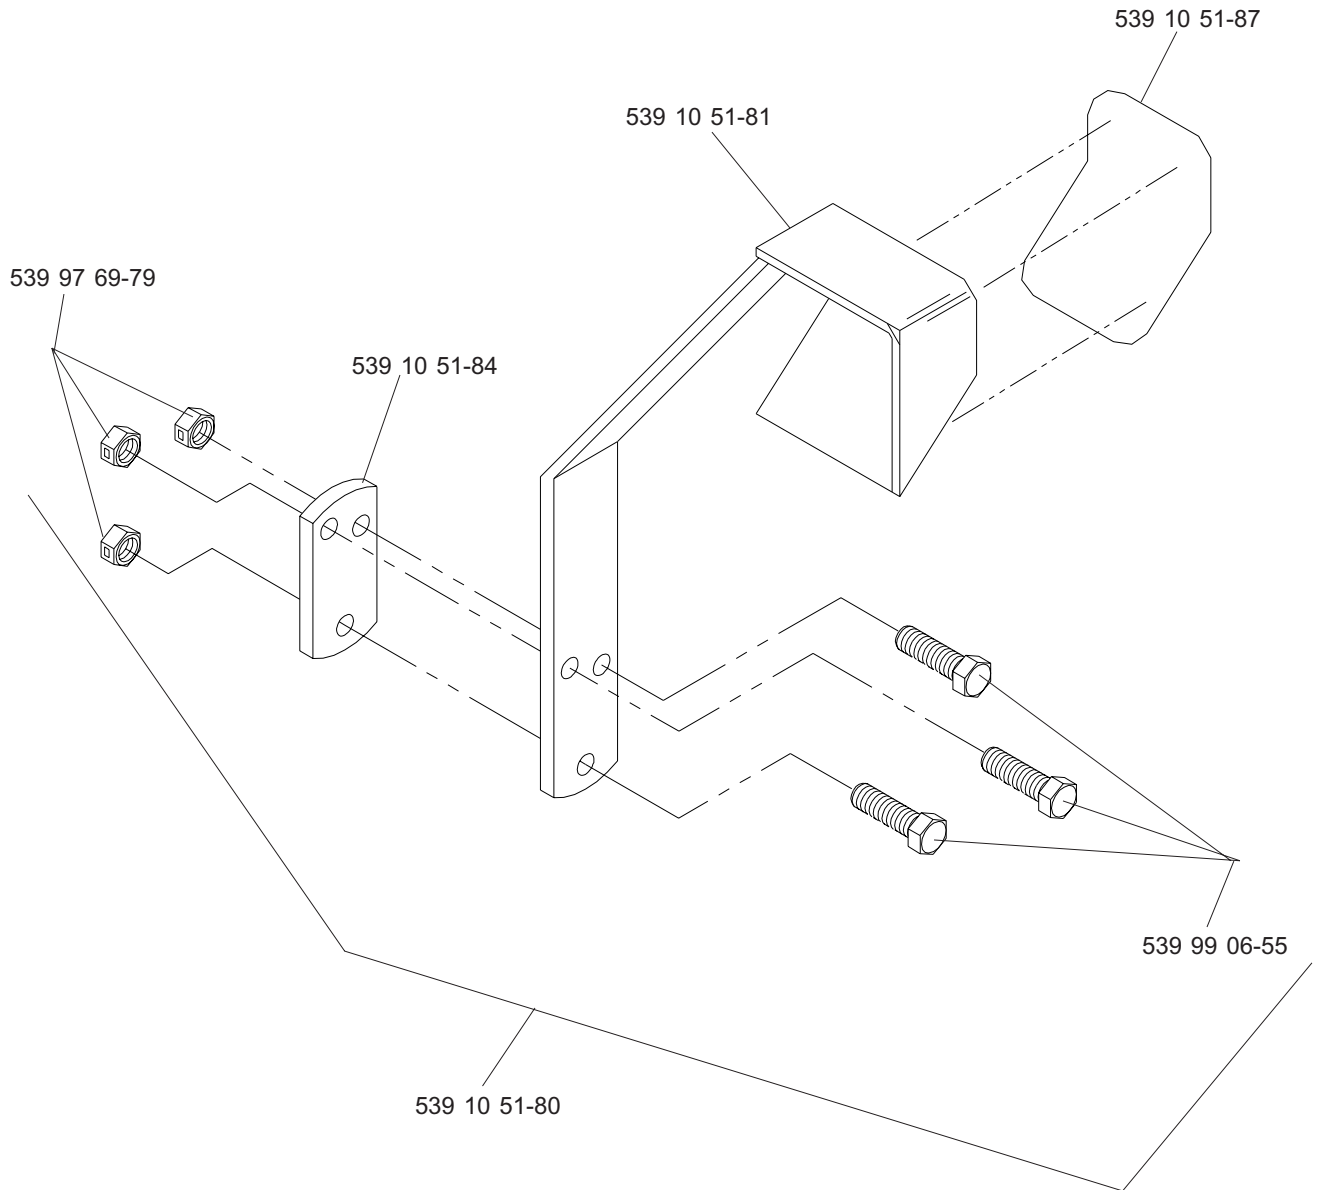

DECK LIFT ASSEMBLY

WIRING ASSEMBLY

DECALS

539 10 26-70 DECAL, FUEL VALVE (NOT SHOWN)

LIFT PEDAL MAY BE OPTIONAL

ROPS