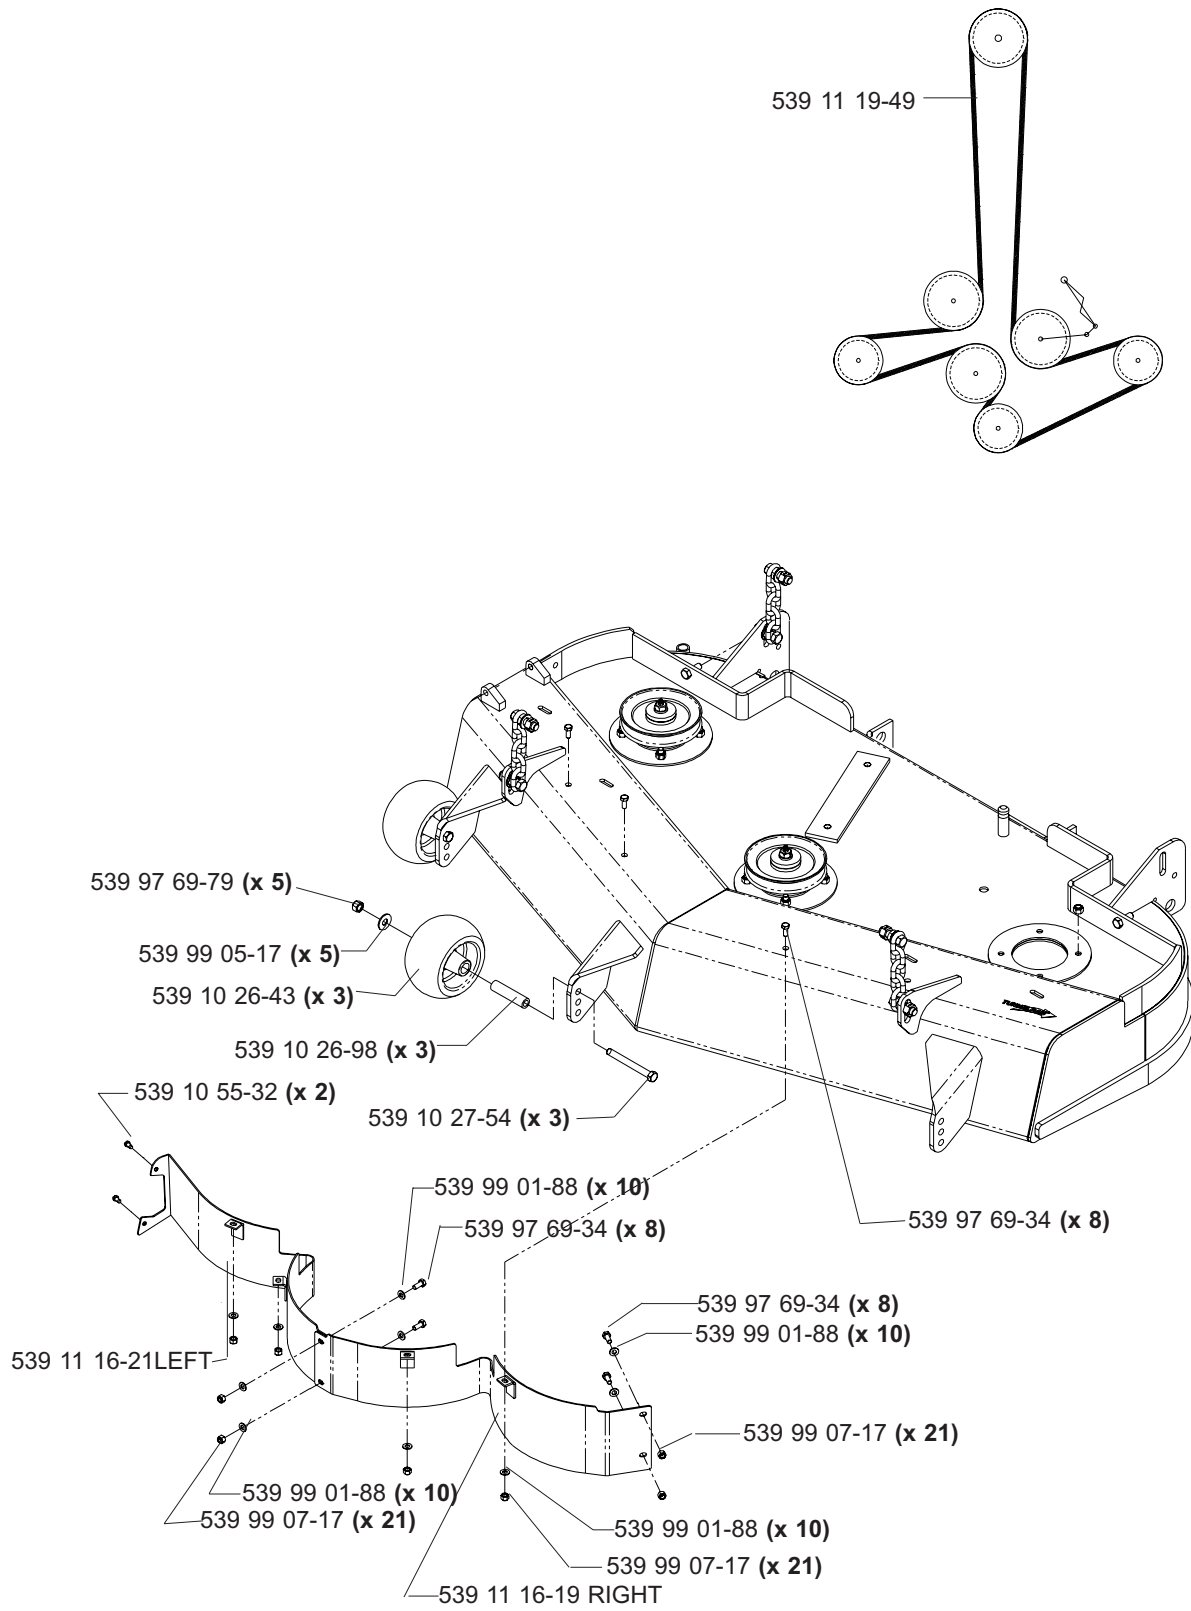

**MODELS: 968999256, 968999258, 968999305, 968999307,
968999308, 968999332, 968999368, 968999375**

CASTER ARM

**MODELS: 968999254, 968999255, 968999256, 968999258, 968999304,
968999305, 968999307, 968999332, 968999368, 968999375,
968999356**

42" DECK ASSEMBLY

42" DECK ASSEMBLY

48" DECK ASSEMBLY

48" DECK ASSEMBLY

52" DECK ASSEMBLY

52" DECK ASSEMBLY

61" DECK ASSEMBLY

61" DECK ASSEMBLY