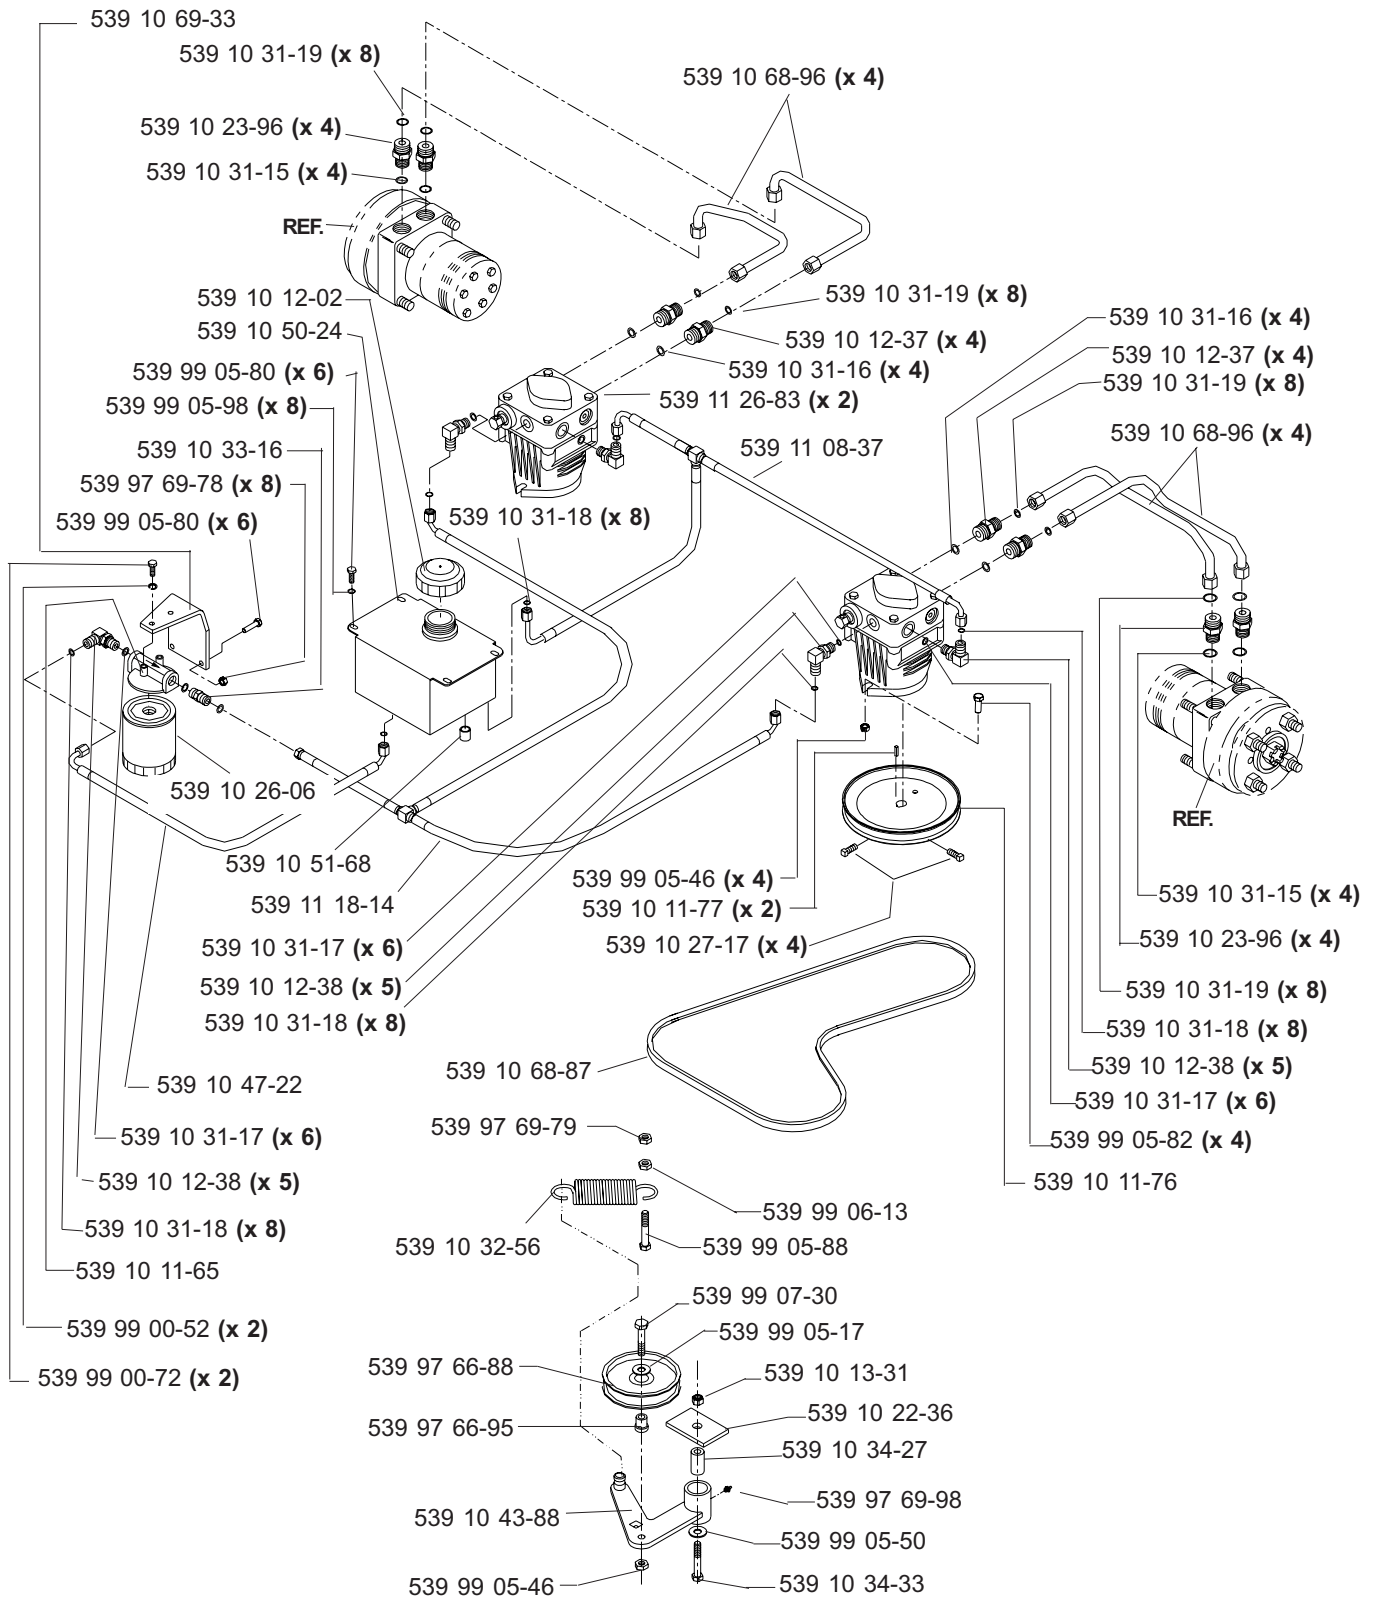

HYDRAULIC ASSEMBLY (TL)

**MODELS: 968999256, 968999258, 968999305, 968999307,
968999308, 968999332, 968999368, 968999375**

MAIN FRAME ASSEMBLY

MAIN FRAME ASSEMBLY

NOT SHOWN:

- 539 11 26-54 FLOOR PAN PAD, MODEL 968999307 ONLY
- 539 11 26-55 FOOT REST PAD, MODEL 968999307 ONLY

SEAT ASSEMBLY

MODELS: 968999307, 968999375

539 11 10-26 1 SEAT BELT (NOT SHOWN)

KOHLER 24 HP & 25 HP ENGINE ASSEMBLY

MODELS: 968999307, 968999308, 968999332, 968999375

MOTION CONTROL ASSEMBLY

PARK BRAKE ASSEMBLY (TL)

**MODELS: 968999256, 968999258, 968999305, 968999307,
968999308, 968999332, 968999368, 968999375**

CASTER ARM

**MODELS: 968999254, 968999255, 968999256, 968999258, 968999304,
968999305, 968999307, 968999332, 968999368, 968999375,
968999356**

DECK LIFT ASSEMBLY

WIRING ASSEMBLY

DECALS

539 10 26-70 DECAL, FUEL VALVE (NOT SHOWN)

LIFT PEDAL MAY BE OPTIONAL

ROPS