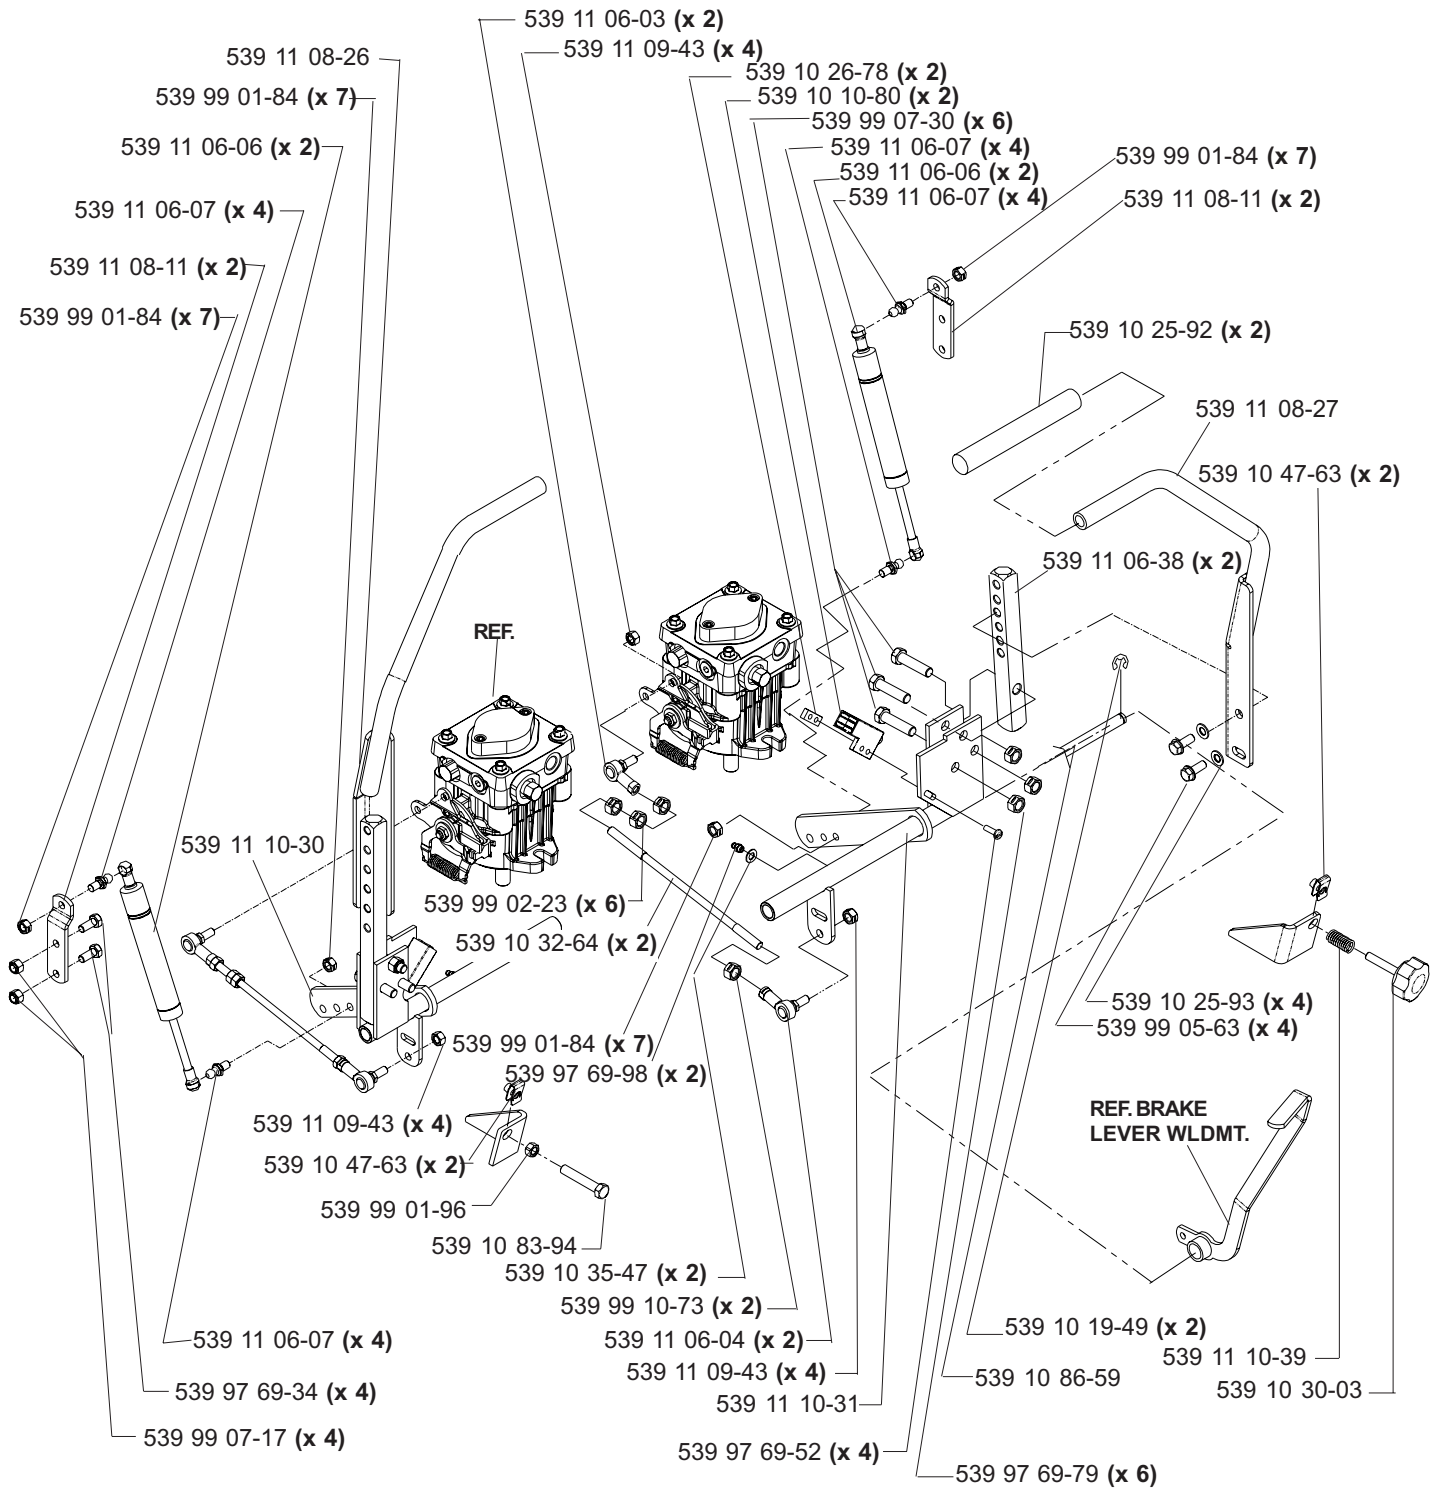

HYDRAULIC ASSEMBLY (TL)

**MODELS: 968999256, 968999258, 968999305, 968999307,
968999308, 968999332, 968999368, 968999375**

MAIN FRAME ASSEMBLY

MAIN FRAME ASSEMBLY

NOT SHOWN:

- 539 11 26-54 FLOOR PAN PAD, MODEL 968999307 ONLY
- 539 11 26-55 FOOT REST PAD, MODEL 968999307 ONLY

SEAT ASSEMBLY

MODELS: 968999307, 968999375

539 11 10-26 1 SEAT BELT (NOT SHOWN)

KOHLER 24 HP & 25 HP ENGINE ASSEMBLY

MODELS: 968999307, 968999308, 968999332, 968999375

MOTION CONTROL ASSEMBLY

PARK BRAKE ASSEMBLY (TL)

**MODELS: 968999256, 968999258, 968999305, 968999307,
968999308, 968999332, 968999368, 968999375**

CASTER ARM

**MODELS: 968999254, 968999255, 968999256, 968999258, 968999304,
968999305, 968999307, 968999332, 968999368, 968999375,
968999356**

42" DECK ASSEMBLY

42" DECK ASSEMBLY

48" DECK ASSEMBLY

48" DECK ASSEMBLY

52" DECK ASSEMBLY

52" DECK ASSEMBLY

61" DECK ASSEMBLY

61" DECK ASSEMBLY