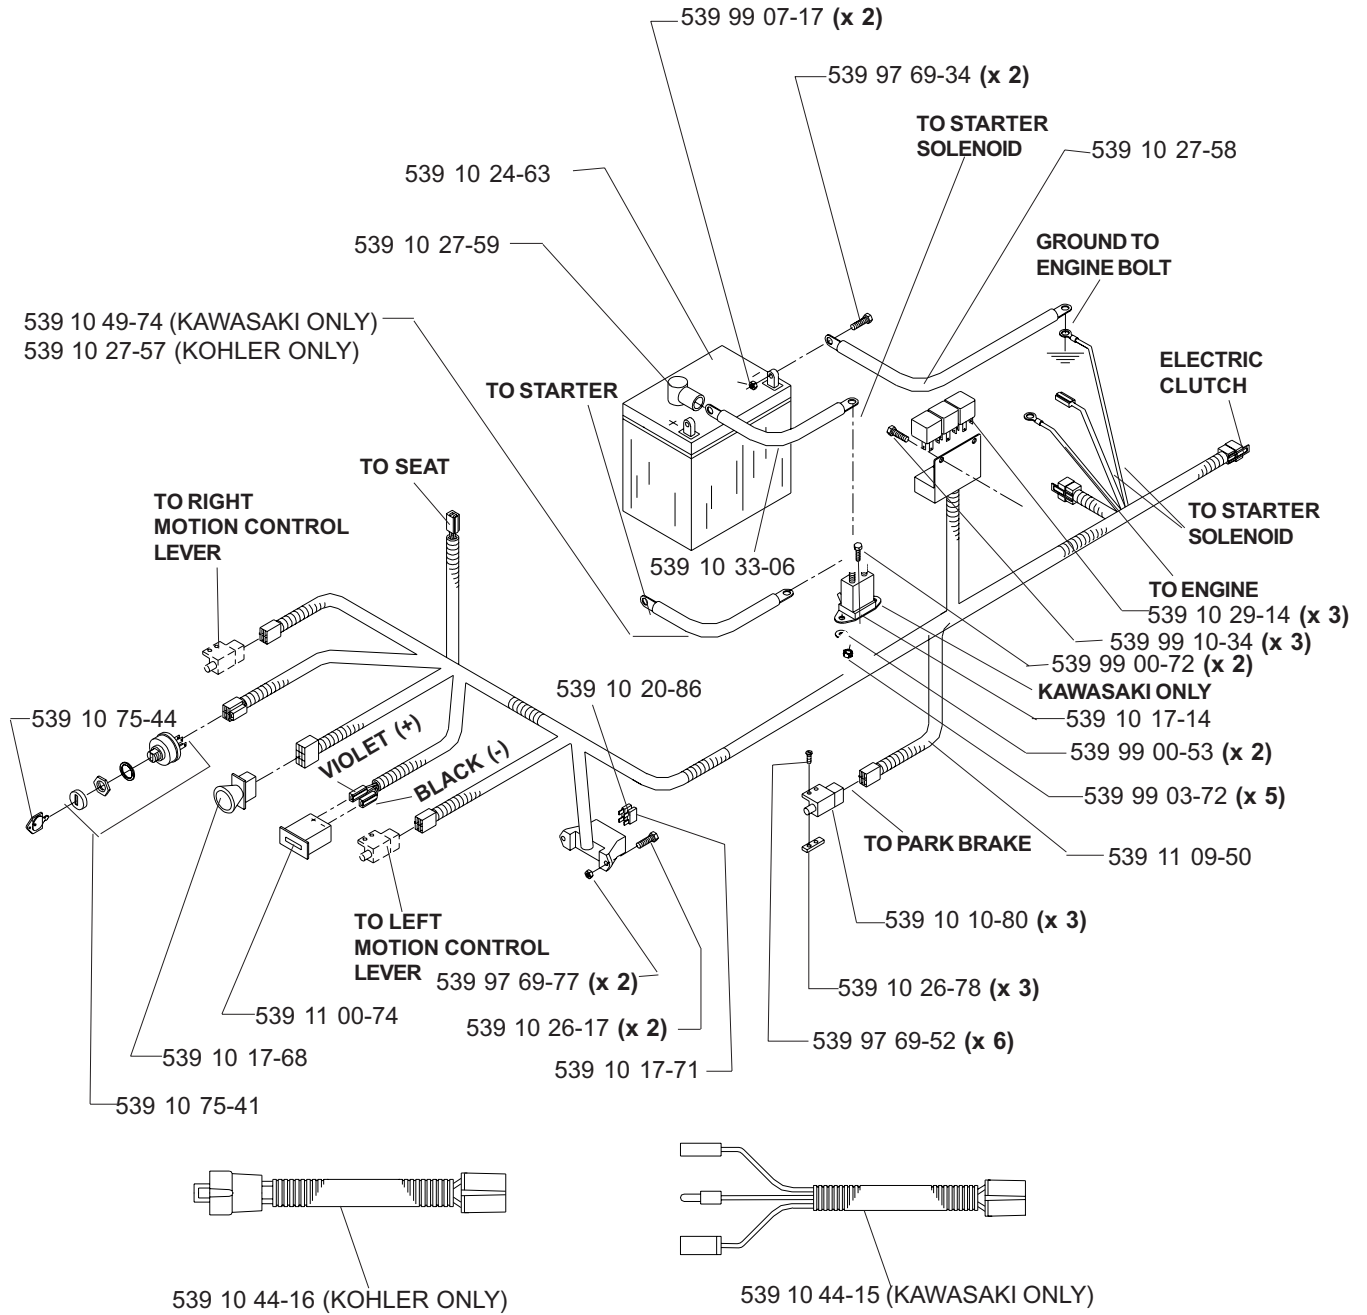

WIRING ASSEMBLY