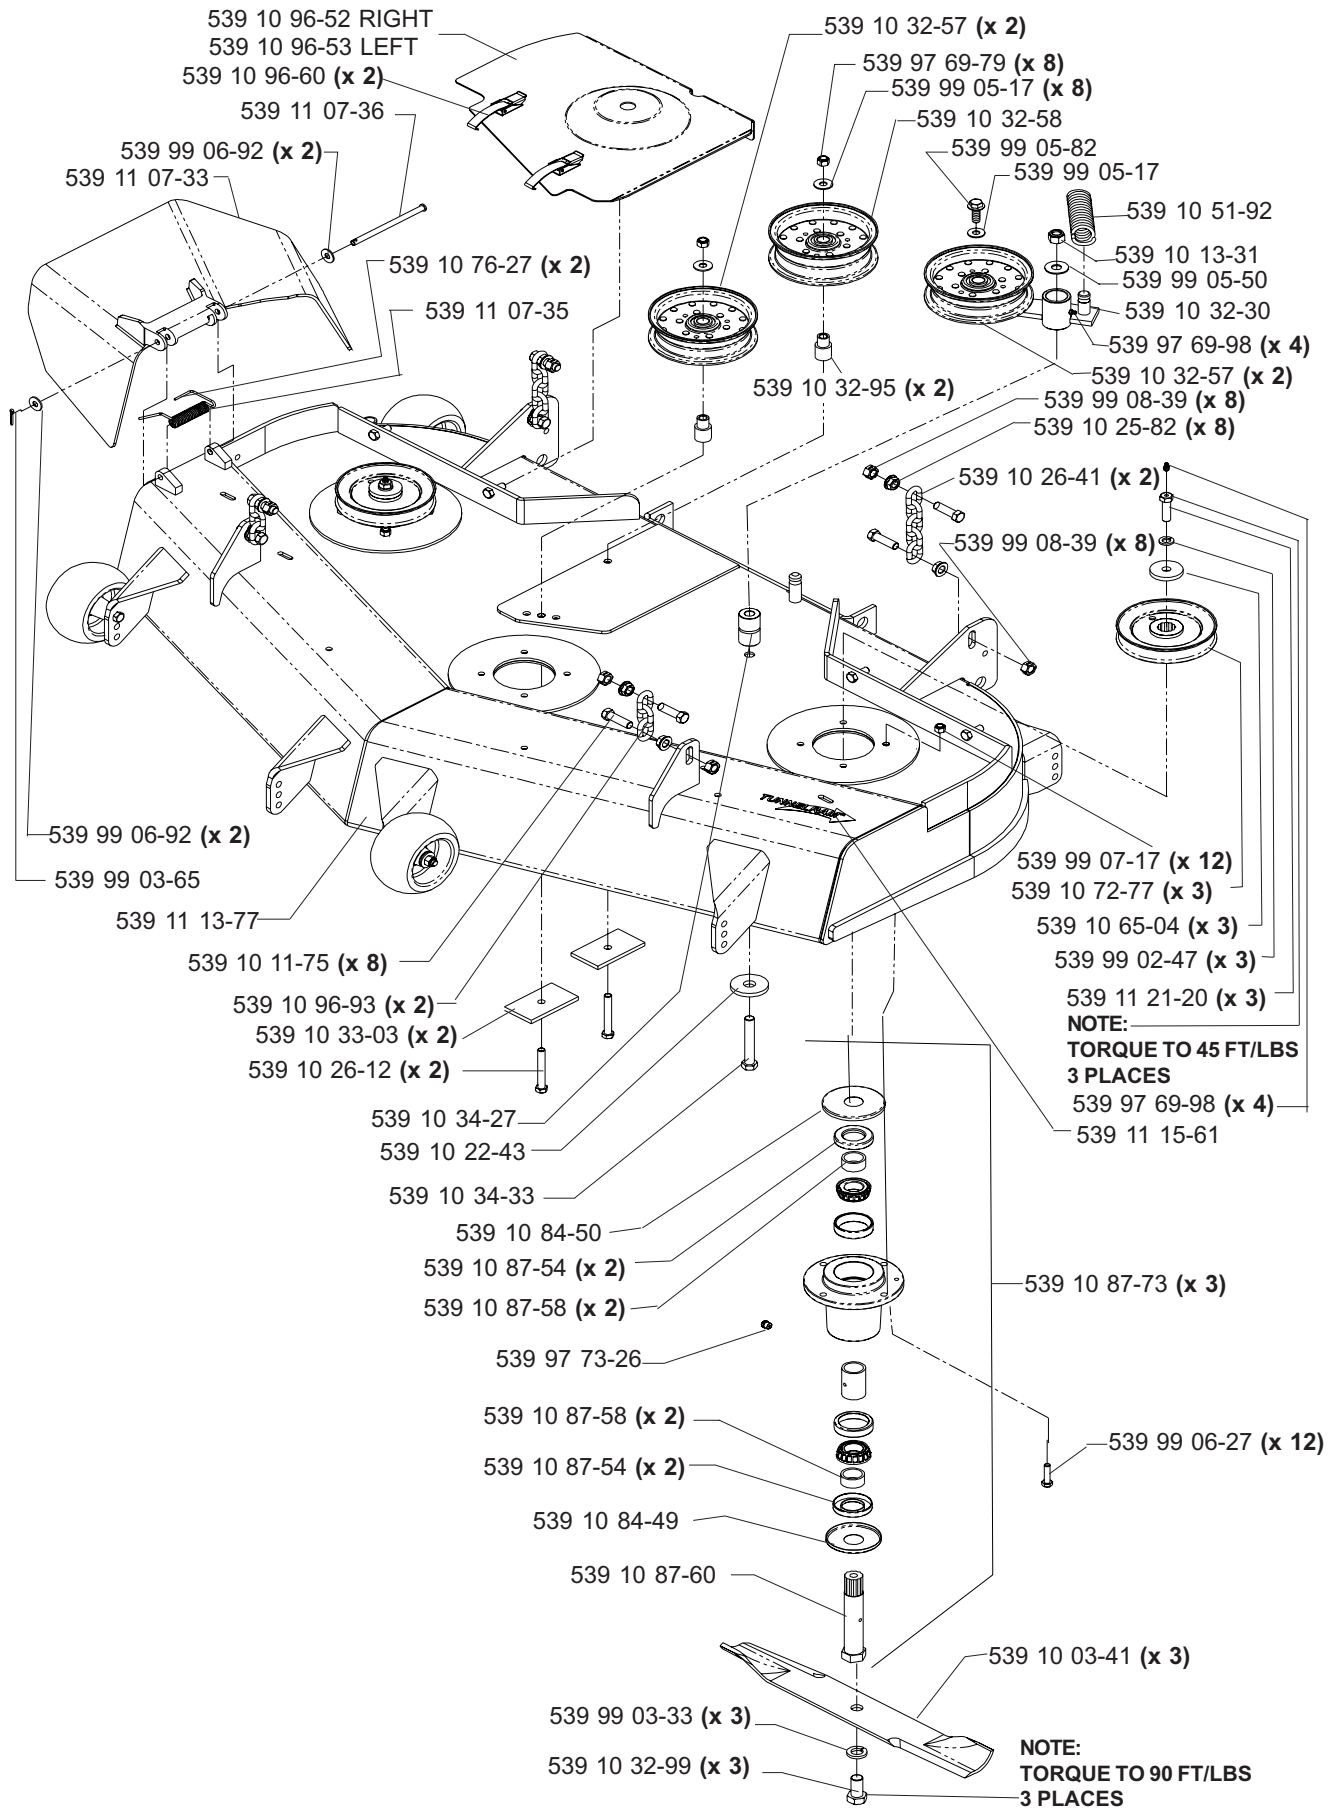

HYDRAULIC ASSEMBLY (TL)

**MODELS: 968999256, 968999258, 968999305, 968999307,
968999308, 968999332, 968999368, 968999375**

MAIN FRAME ASSEMBLY

MAIN FRAME ASSEMBLY

NOT SHOWN:

- 539 11 26-54 FLOOR PAN PAD, MODEL 968999307 ONLY
- 539 11 26-55 FOOT REST PAD, MODEL 968999307 ONLY

SEAT ASSEMBLY

MODELS: 968999307, 968999375

539 11 10-26 1 SEAT BELT (NOT SHOWN)

KOHLER 24 HP & 25 HP ENGINE ASSEMBLY

MODELS: 968999307, 968999308, 968999332, 968999375

MOTION CONTROL ASSEMBLY

PARK BRAKE ASSEMBLY (TL)

**MODELS: 968999256, 968999258, 968999305, 968999307,
968999308, 968999332, 968999368, 968999375**

CASTER ARM

**MODELS: 968999254, 968999255, 968999256, 968999258, 968999304,
968999305, 968999307, 968999332, 968999368, 968999375,
968999356**

42" DECK ASSEMBLY

42" DECK ASSEMBLY

48" DECK ASSEMBLY

48" DECK ASSEMBLY

52" DECK ASSEMBLY

52" DECK ASSEMBLY

61" DECK ASSEMBLY

61" DECK ASSEMBLY