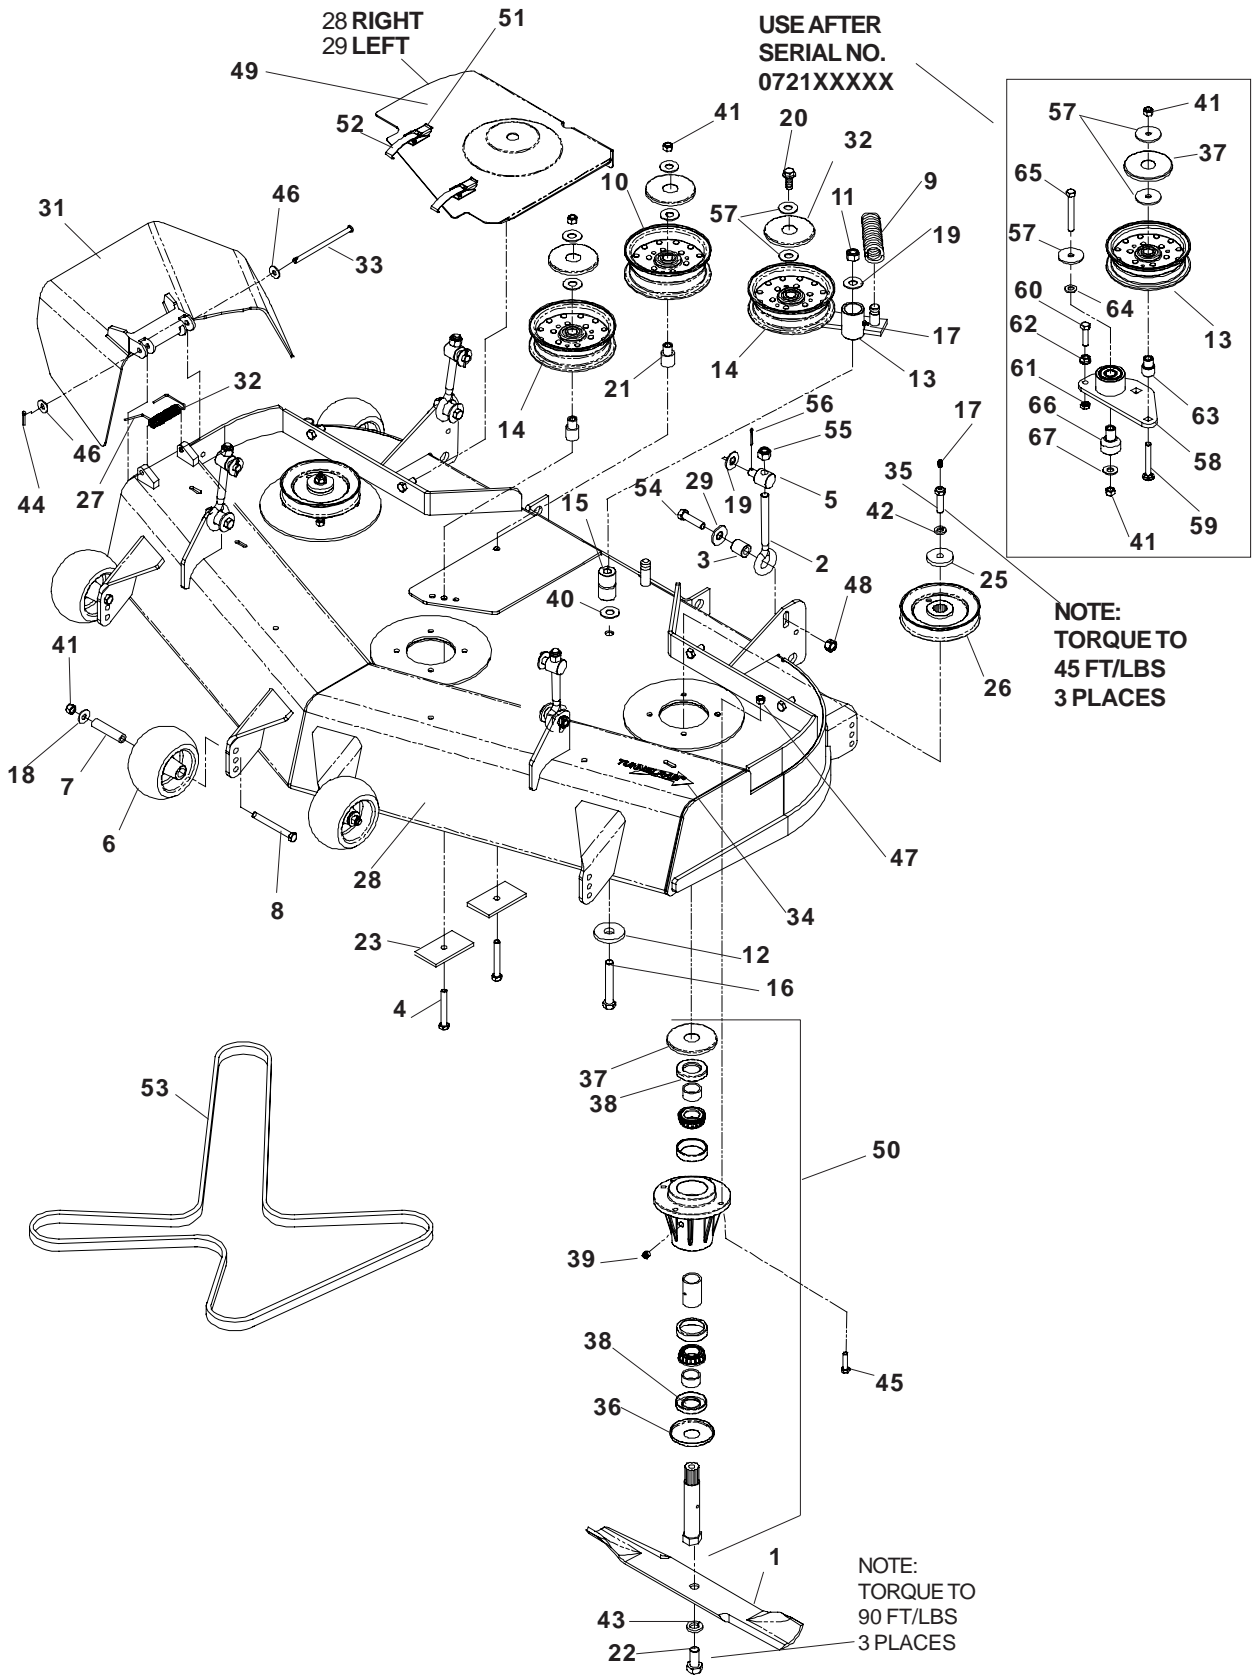

52" CUTTING DECK