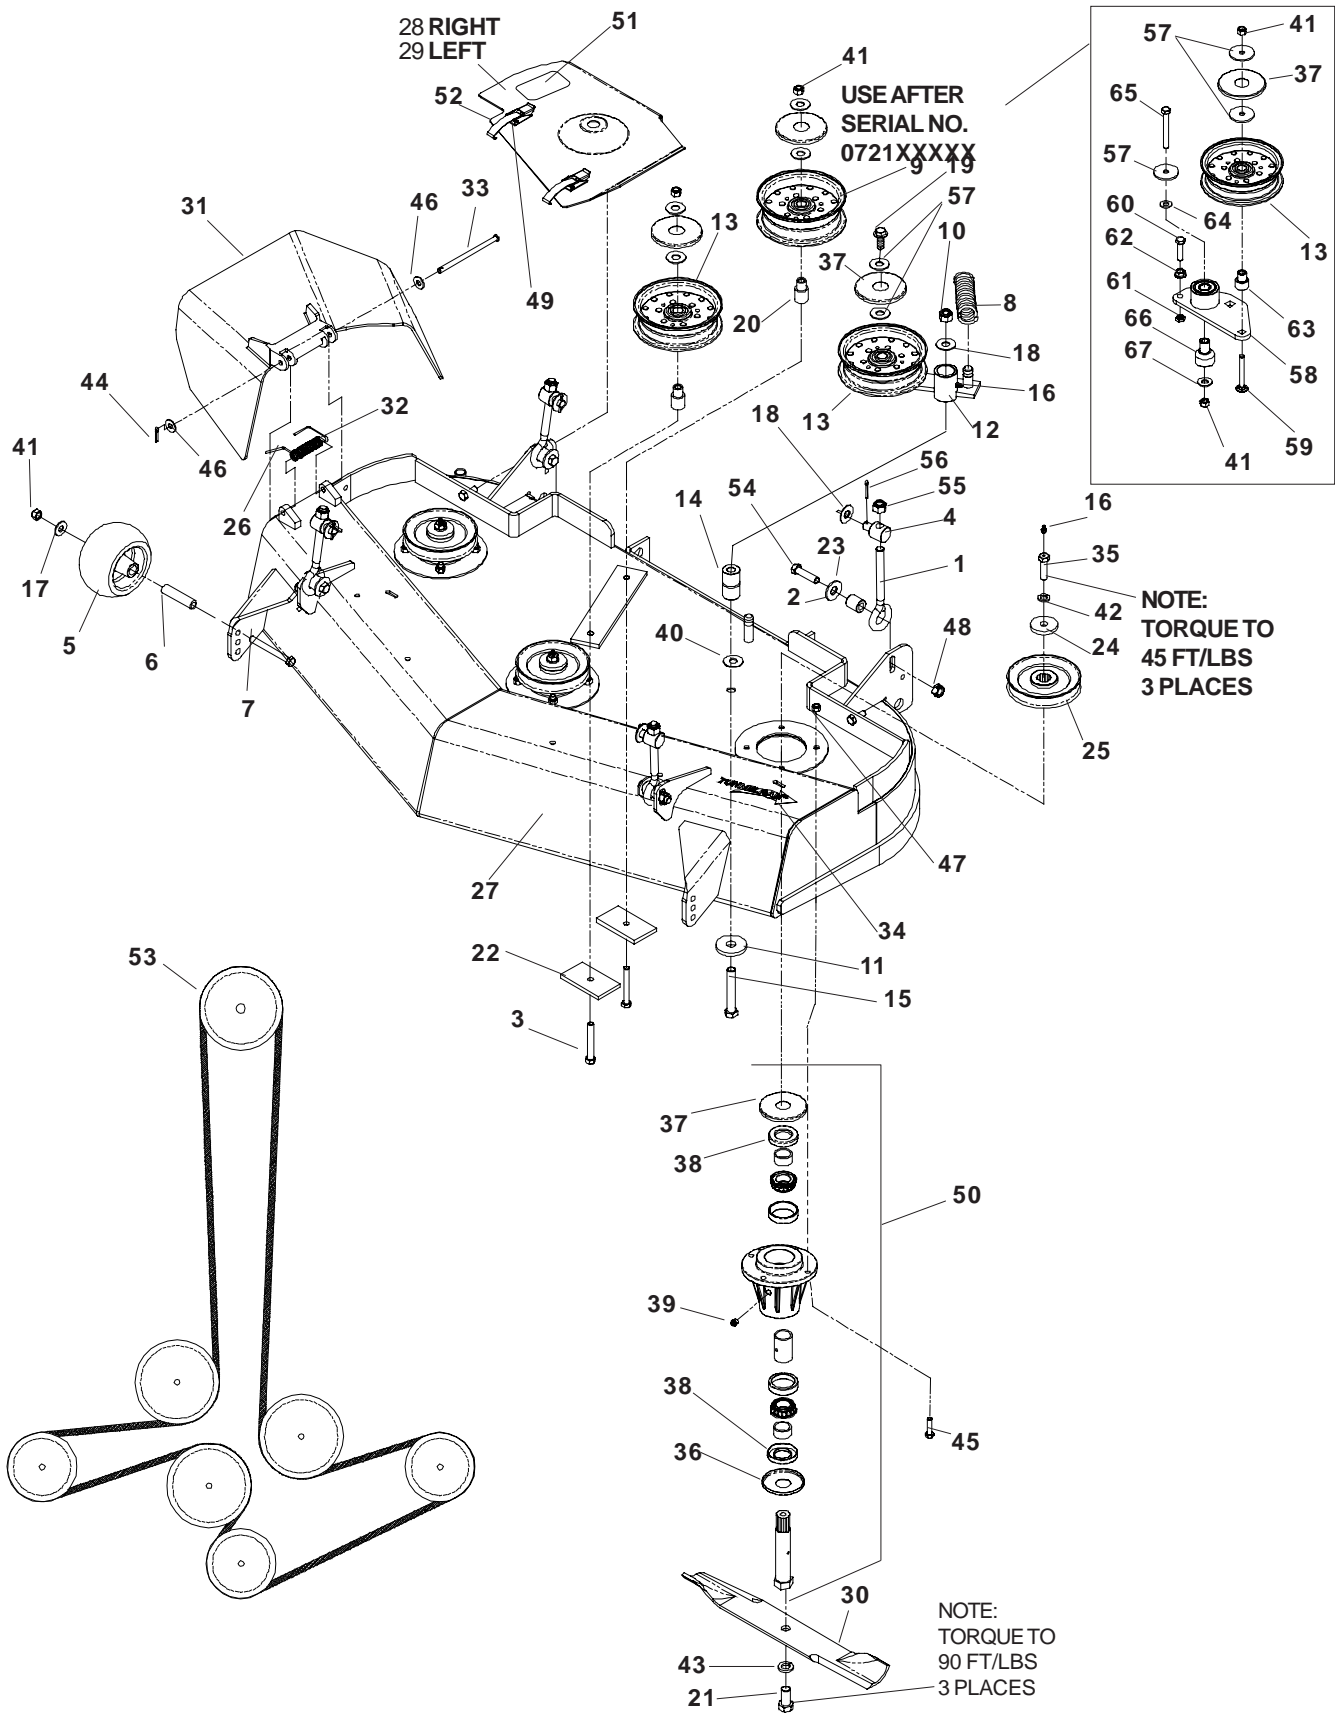

42" CUTTING DECK

42" CUTTING DECK

ITEM	PART NO.	QTY.	DESCRIPTION	ITEM	PART NO.	QTY.	DESCRIPTION
1	539 119227	4	EYE BOLT	37	539 108450	6	TOP DUST CAP
2	539 114404	4	SPACER	38	539 108754	2	SHAFT SEAL
3	539 102612	2	HCS, 3/8 -16 x 2 3/4	39	539 977326	1	PLUG, VENTED
4	539 114405	4	SWIVEL	40	539 113104	1	WASHER, 1/2
5	539 102643	2	ROLLER, ANTI SCALP	41	539 976979	4	NUT, 3/8 -16, NYLOC
6	539 102698	2	BUSHING	42	539 990247	3	LOCKWASHER, 7/16
7	539 102754	2	HCS, 3/8 -16 x 3 1/2, GR8	43	539 990333	3	LOCKWASHER, 5/8
8	539 103256	1	SPRING, EXTENSION	44	539 990365	1	PIN COTTER, 1/8 x 3/4
9	539 103258	1	PULLEY, IDLER	45	539 990627	12	HCS, 5/16 -18 x 1 1/4
10	539 101331	1	NUT, 1/2 -13, NYLOC	46	539 990692	2	WASHER, 5/16
11	539 102243	1	WASHER, .65	47	539 990717	12	NUT, 5/16 -18, NYLOC
12	539 103230	1	IDLER ARM	48	539 990839	4	NUT, 7/16 -14, CNTRLCK, GRA
13	539 103257	2	PULLEY, IDLER	49	539 110740	4	POP RIVET
14	539 103427	1	BUSHING, PIVOT	50	539 114820	3	SPINDLE ASSEMBLY
15	539 103433	1	HCS, 1/2 -13 x 3 1/4	51	539 105746	1	DECAL, EURO SEVERING
16	539 976998	4	ZERK, STRAIGHT, 1/4 -28	52	539 109660	2	DRAW LATCH
17	539 990517	3	WASHER, 3/8	53	539 110832	1	DECK BELT
18	539 990550	5	WASHER, 9/16	54	539 108073	4	HCS, 7/16 -14 x 1 3/4
19	539 990582	1	HCS, 3/8 -16 x 1,	55	539 101331	4	NUT, 1/2 -13, NYLOC
20	539 103295	2	BUSHING, IDLER	56	539 109246	4	PIN, COTTER, 1/8 x 1
21	539 103299	3	HCS, 5/8 -18 x 1 1/4	57	539 111897	6	WASHER, 3/8, SPEC
22	539 103303	2	PAD	58	539 130391	1	ARM, IDLER, W/BEARINGS
23	539 112484	4	SPRING WASHER, 1/2	59	539 130235	1	RHSNB, 3/8-16 x 2 3/4,
24	539 106504	3	WASHER, .469	60	539 107042	1	HCS, 3/8-16 x 1 1/2, GR8
25	539 107276	3	PULLEY	61	539 109332	1	NUT, 3/8-16, JAM
26	539 107627	2	CAP-SLEEVE	62	539 990613	1	NUT, 3/8-16, WHIZLK
27	539 111375	1	DECK W/DECALS	63	539 130242	1	BUSHING, IDLER
28	539 109663	1	BELT SHIELD, RIGHT	64	539 990122	1	WASHER, 3/8, SAE
29	539 109664	1	BELT SHIELD, LEFT	65	539 101341	1	HCS, 3/8-16 x 3
30	539 109681	3	BLADE, 14 5/8"	66	539 130205	1	PIVOT, BEARING
31	539 110731	1	DISCHARGE CHUTE	67	539 990517	1	WASHER, 3/8
32	539 110735	1	SPRING, TORSION	NOT SHOWN			
33	539 110736	1	PIN-CLEVIS, 5/16 DIA. x 5.19	539 111370	2	CONFINEMENT PLATE	
34	539 111560	1	DECAL, TUNNEL RAM				
35	539 112120	3	HCS, 7/16 -20 x 1 1/2, GR8				
36	539 108449	1	BOTTOM DUST CAP