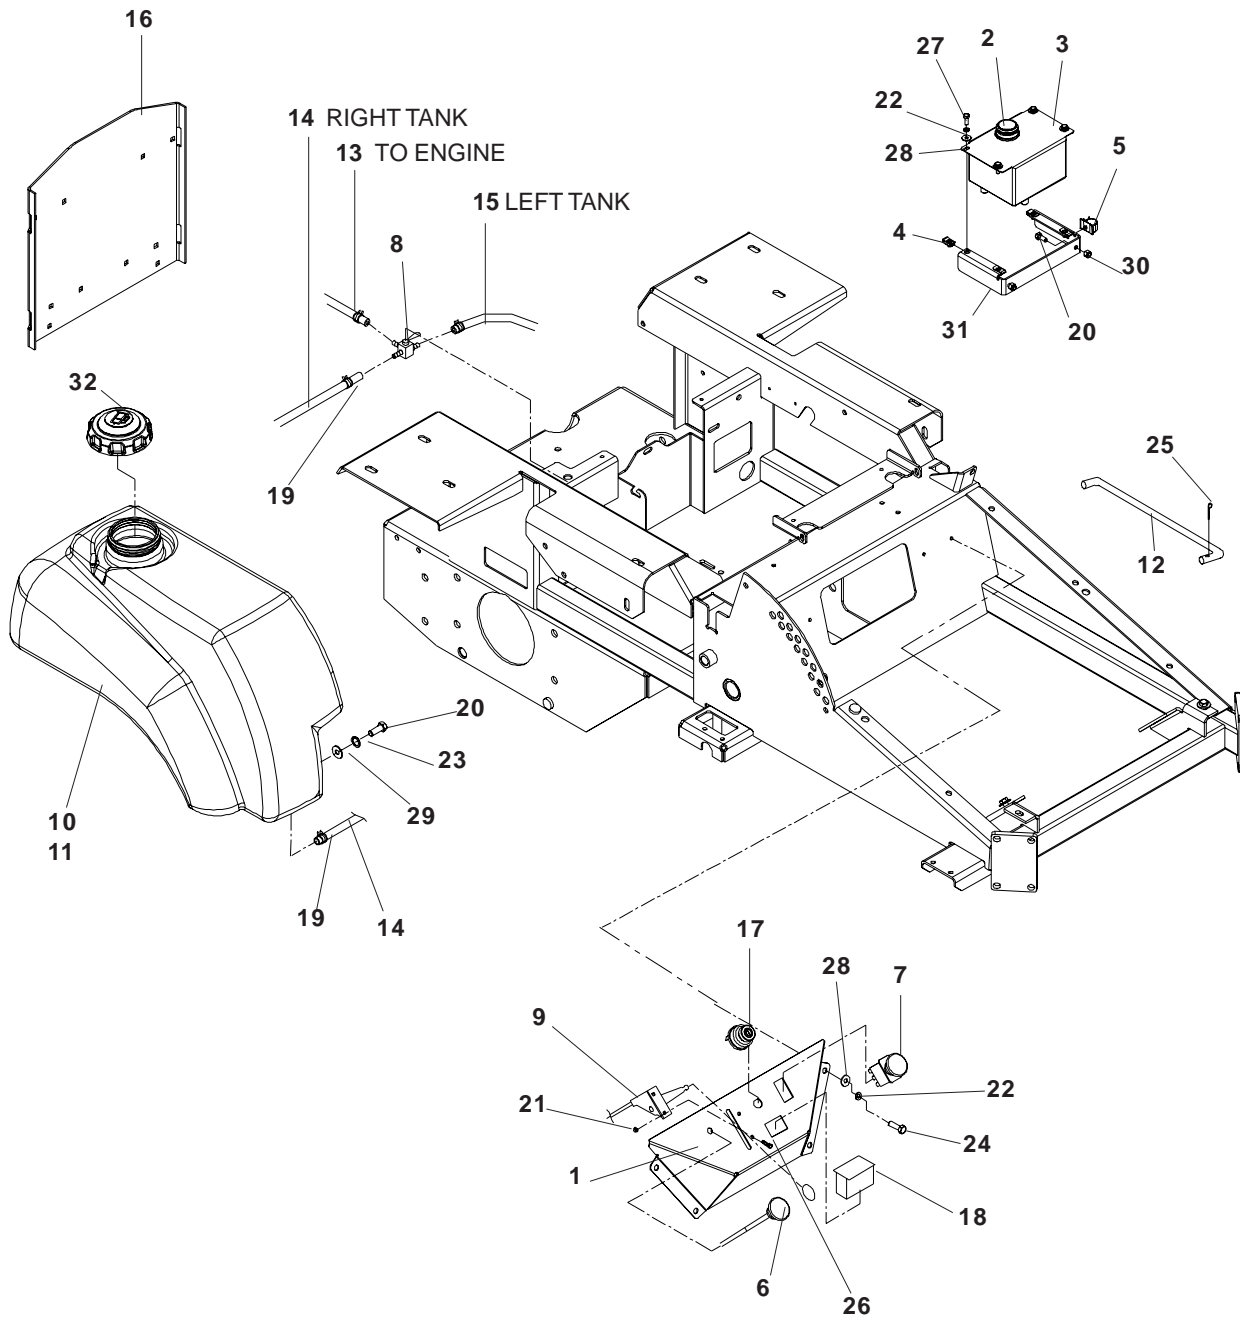

CHASSIS / FRAME

CHASSIS / FRAME

ITEM	PART NO.	QTY.	DESCRIPTION	ITEM	PART NO.	QTY.	DESCRIPTION
1....	539 111147	... 1...	CONSOLE W/DECALS	14...	539 105527	... 1...	FUEL LINE
2...	539 101202	... 1...	CAP-HYDRO RESERVOIR	15...	539 105530	... 1...	FUEL LINE
3...	539 105024	... 1...	OIL TANK	16...	539 106959	... 1...	ENGINE GUARD
4....	539 110813	... 1...	RETAINER, "U" TYPE	17...	539 107541	... 1...	IGNITION SWITCH
5....	539 110815	... 1...	PUSH-MOUNT WIRE CLIP	18....	539 110074	... 1...	HOUR METER
6...	539 130207	... 1...	CHOKE CABLE MODELS: 968999258, 968999307, 968999308 968999332, 968999528	19...	539 912222	... 6...	CLAMP, HOSE
...	539 130208	... 1...	CHOKE CABLE, MODELS: 968999254, 968999255, 968999256, 968999526, 968999527	20...	539 976934	... 8...	HCS, $\frac{5}{16}$ -18 x $\frac{3}{4}$
7...	539 101768	... 1...	SWITCH	21...	539 976977	... 4...	NUT, #10-24, NYLOC
8...	539 102679	... 1...	VALVE, FUEL	22...	539 990052	... 4...	LOCKWASHER, $\frac{1}{4}$
9...	539 103275	... 1...	CONTROL, THROTTLE	23...	539 990187	... 2...	LOCKWASHER, $\frac{5}{16}$
10...	539 104409	... 1...	TANK, FUEL, LEFT	24...	539 990362	... 4...	SCREW, $\frac{1}{4}$ -20 x $\frac{5}{8}$, SLF TAP
11...	539 104410	... 1...	TANK, FUEL, RIGHT	25...	539 990365	... 5...	PIN COTTER, $\frac{1}{8}$ x $\frac{3}{4}$
12...	539 104525	... 1...	ROD, SEAT	26....	539 990411	... 2...	SCREW, #10-24 x $\frac{1}{2}$
13...	539 105281	... 1...	FUEL LINE	27...	539 990580	... 2...	HCS, $\frac{1}{4}$ -20 x $\frac{3}{4}$
				28...	539 990598	... 4...	WASHER, $\frac{1}{4}$
				29...	539 990692	... 27...	WASHER, $\frac{5}{16}$
				30...	539 990717	... 26...	NUT, $\frac{5}{16}$ -18, NYLOC
				31....	539 110814	... 1...	TANK MOUNT
				32...	539 106188	... 2...	FUEL CAP, ANTI-SPLASH