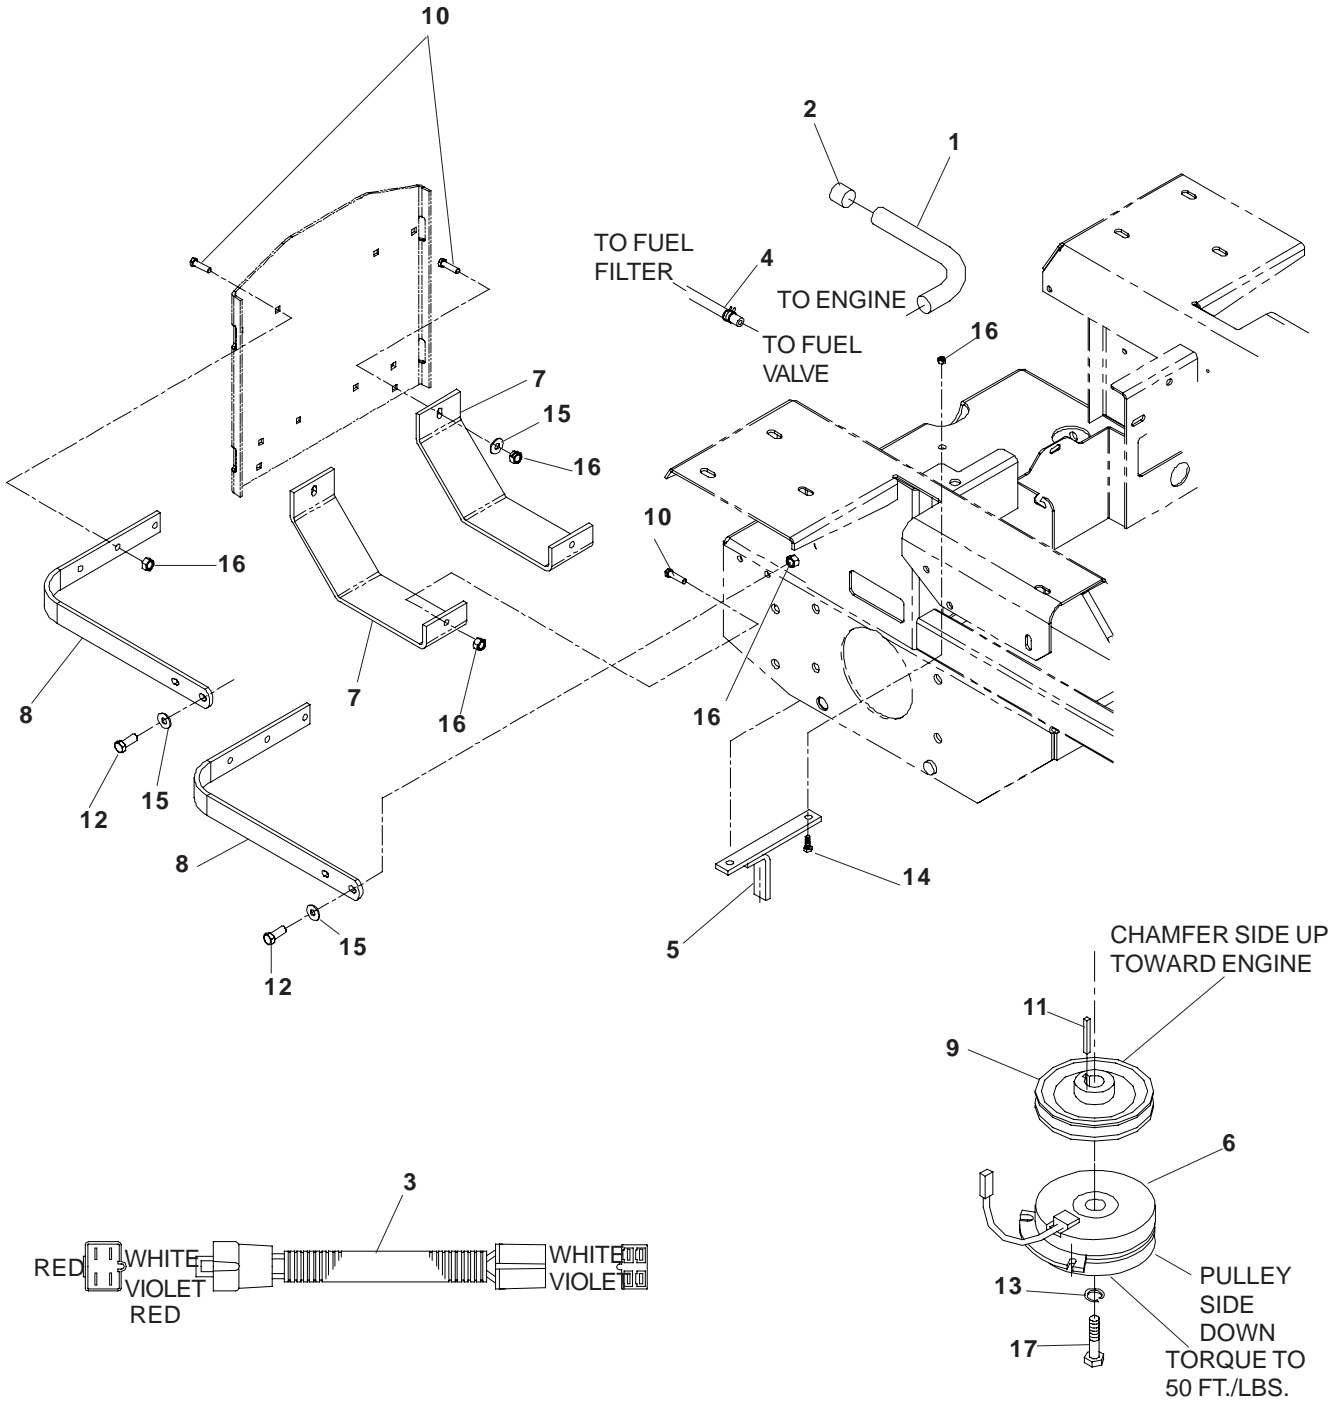

ENGINE

KOHLER MODELS 968999258, 968999307
968999308, 968666332, 968999528