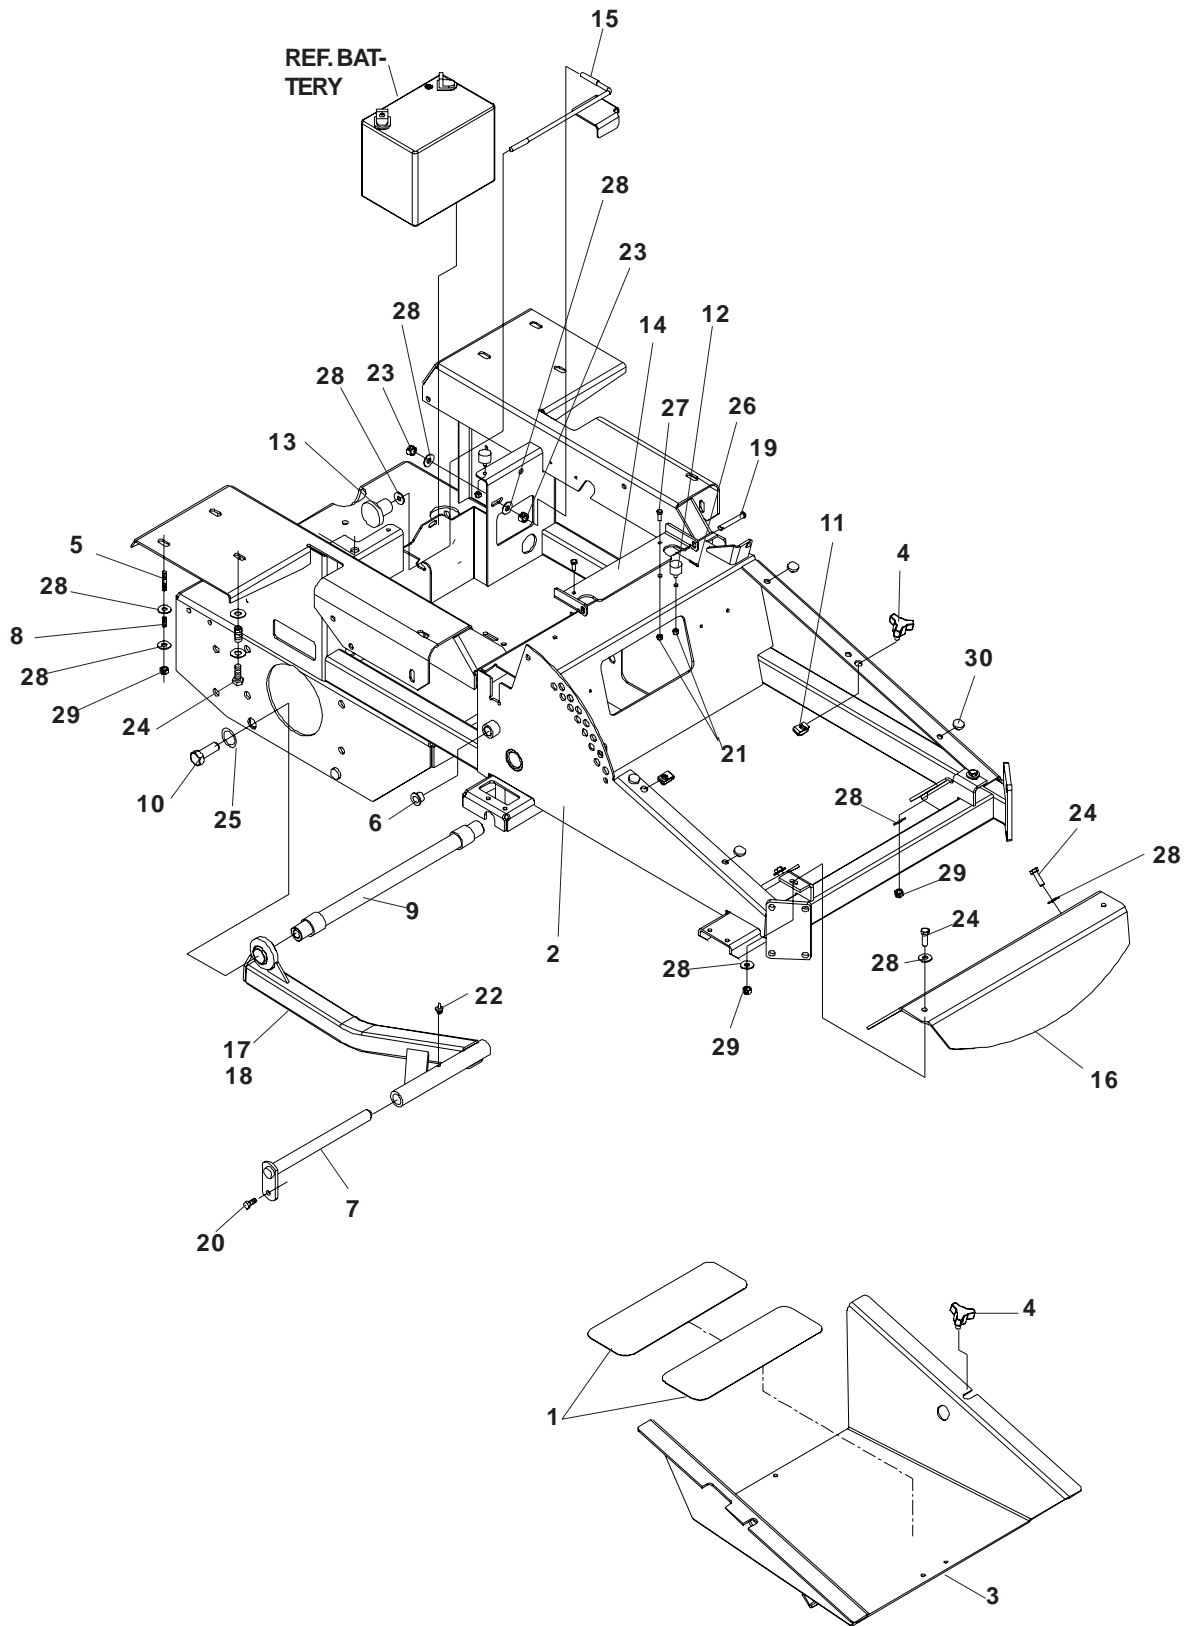

CHASSIS / FRAME