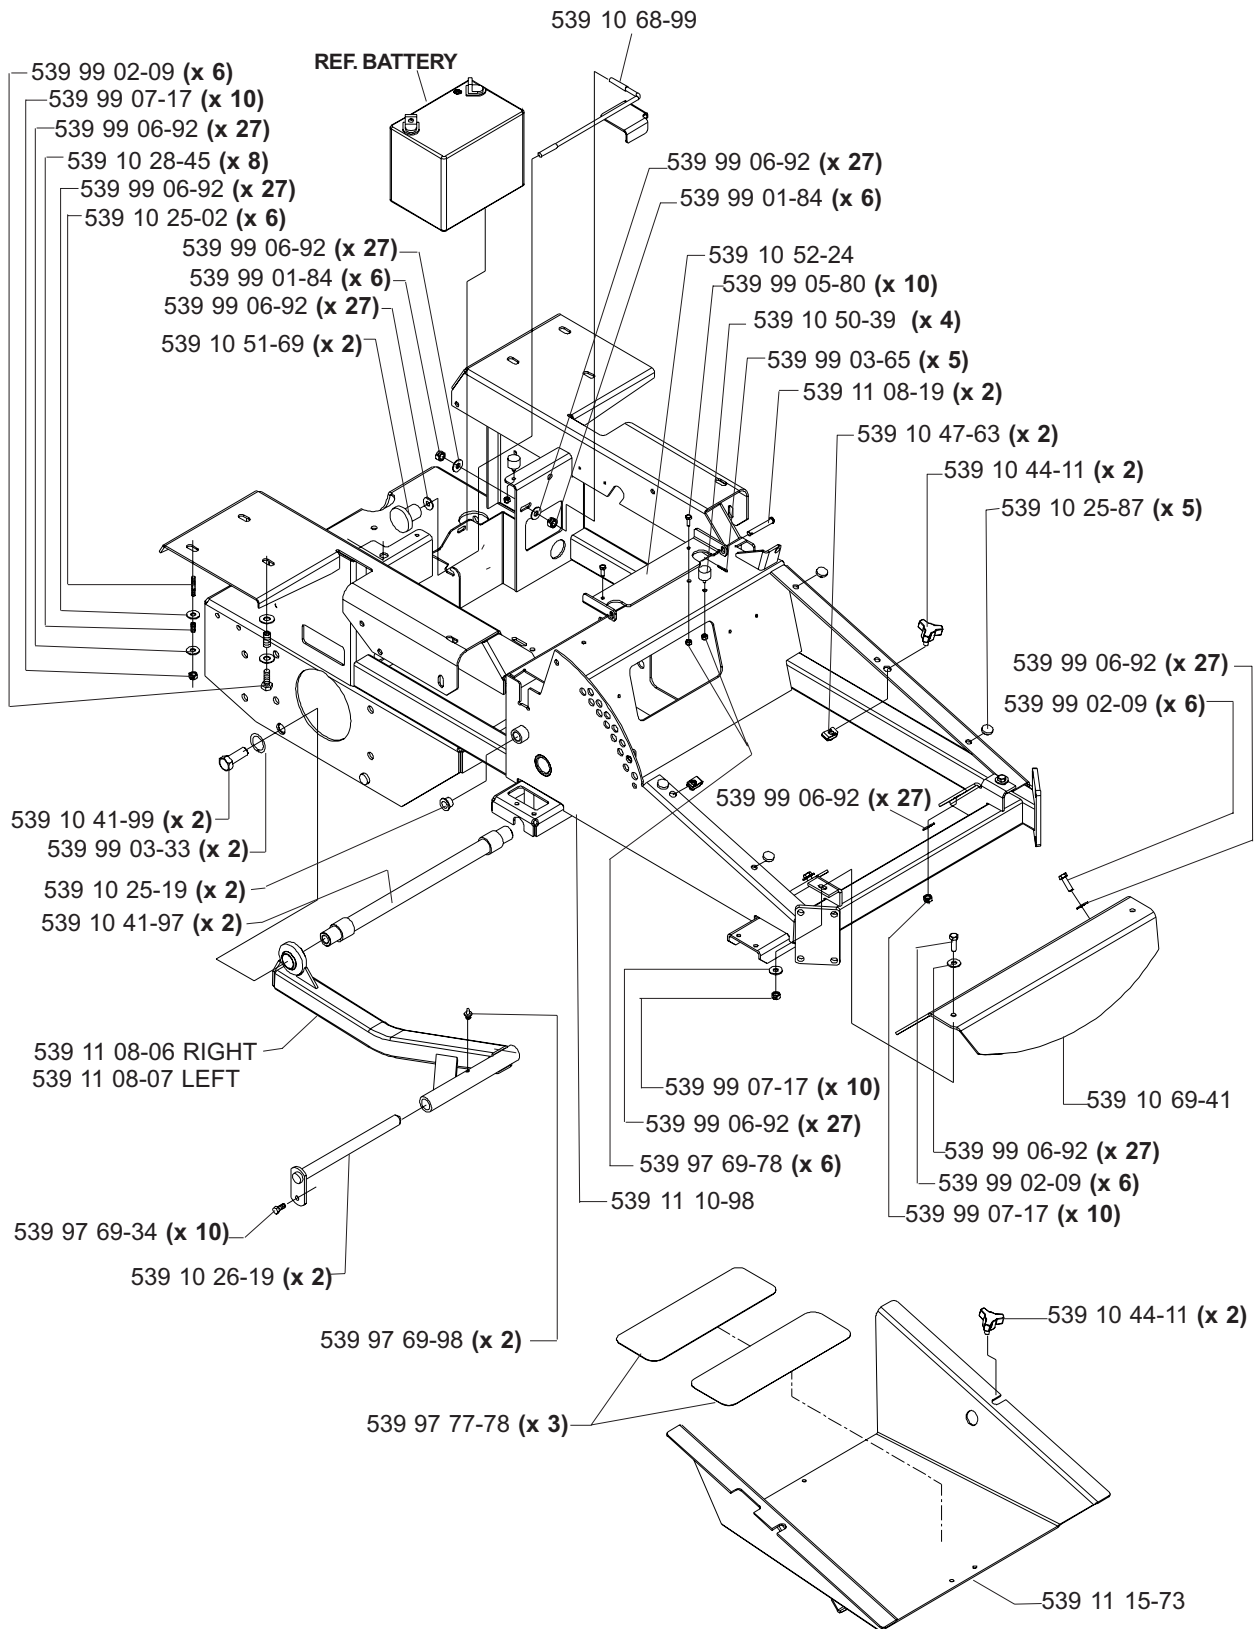

HYDRAULIC ASSEMBLY (TL)

**MODELS: 968999256, 968999258, 968999305, 968999307,
968999308, 968999332, 968999368, 968999375**

MAIN FRAME ASSEMBLY

MAIN FRAME ASSEMBLY

NOT SHOWN:

- 539 11 26-54 FLOOR PAN PAD, MODEL 968999307 ONLY
- 539 11 26-55 FOOT REST PAD, MODEL 968999307 ONLY

SEAT ASSEMBLY

MODELS: 968999256, 968999258, 968999305,
968999308, 968999332, 968999368

539 11 10-26 1 SEAT BELT (NOT SHOWN)
539 10 87-45 1 SWITCH/SNAP MOUNT KIT (NOT SHOWN)

KOHLER 23 HP ENGINE ASSEMBLY

MODEL: 968999258

MOTION CONTROL ASSEMBLY

PARK BRAKE ASSEMBLY (TL)

**MODELS: 968999256, 968999258, 968999305, 968999307,
968999308, 968999332, 968999368, 968999375**

CASTER ARM

**MODELS: 968999254, 968999255, 968999256, 968999258, 968999304,
968999305, 968999307, 968999332, 968999368, 968999375,
968999356**

42" DECK ASSEMBLY

42" DECK ASSEMBLY

48" DECK ASSEMBLY

48" DECK ASSEMBLY

52" DECK ASSEMBLY

52" DECK ASSEMBLY

61" DECK ASSEMBLY

61" DECK ASSEMBLY