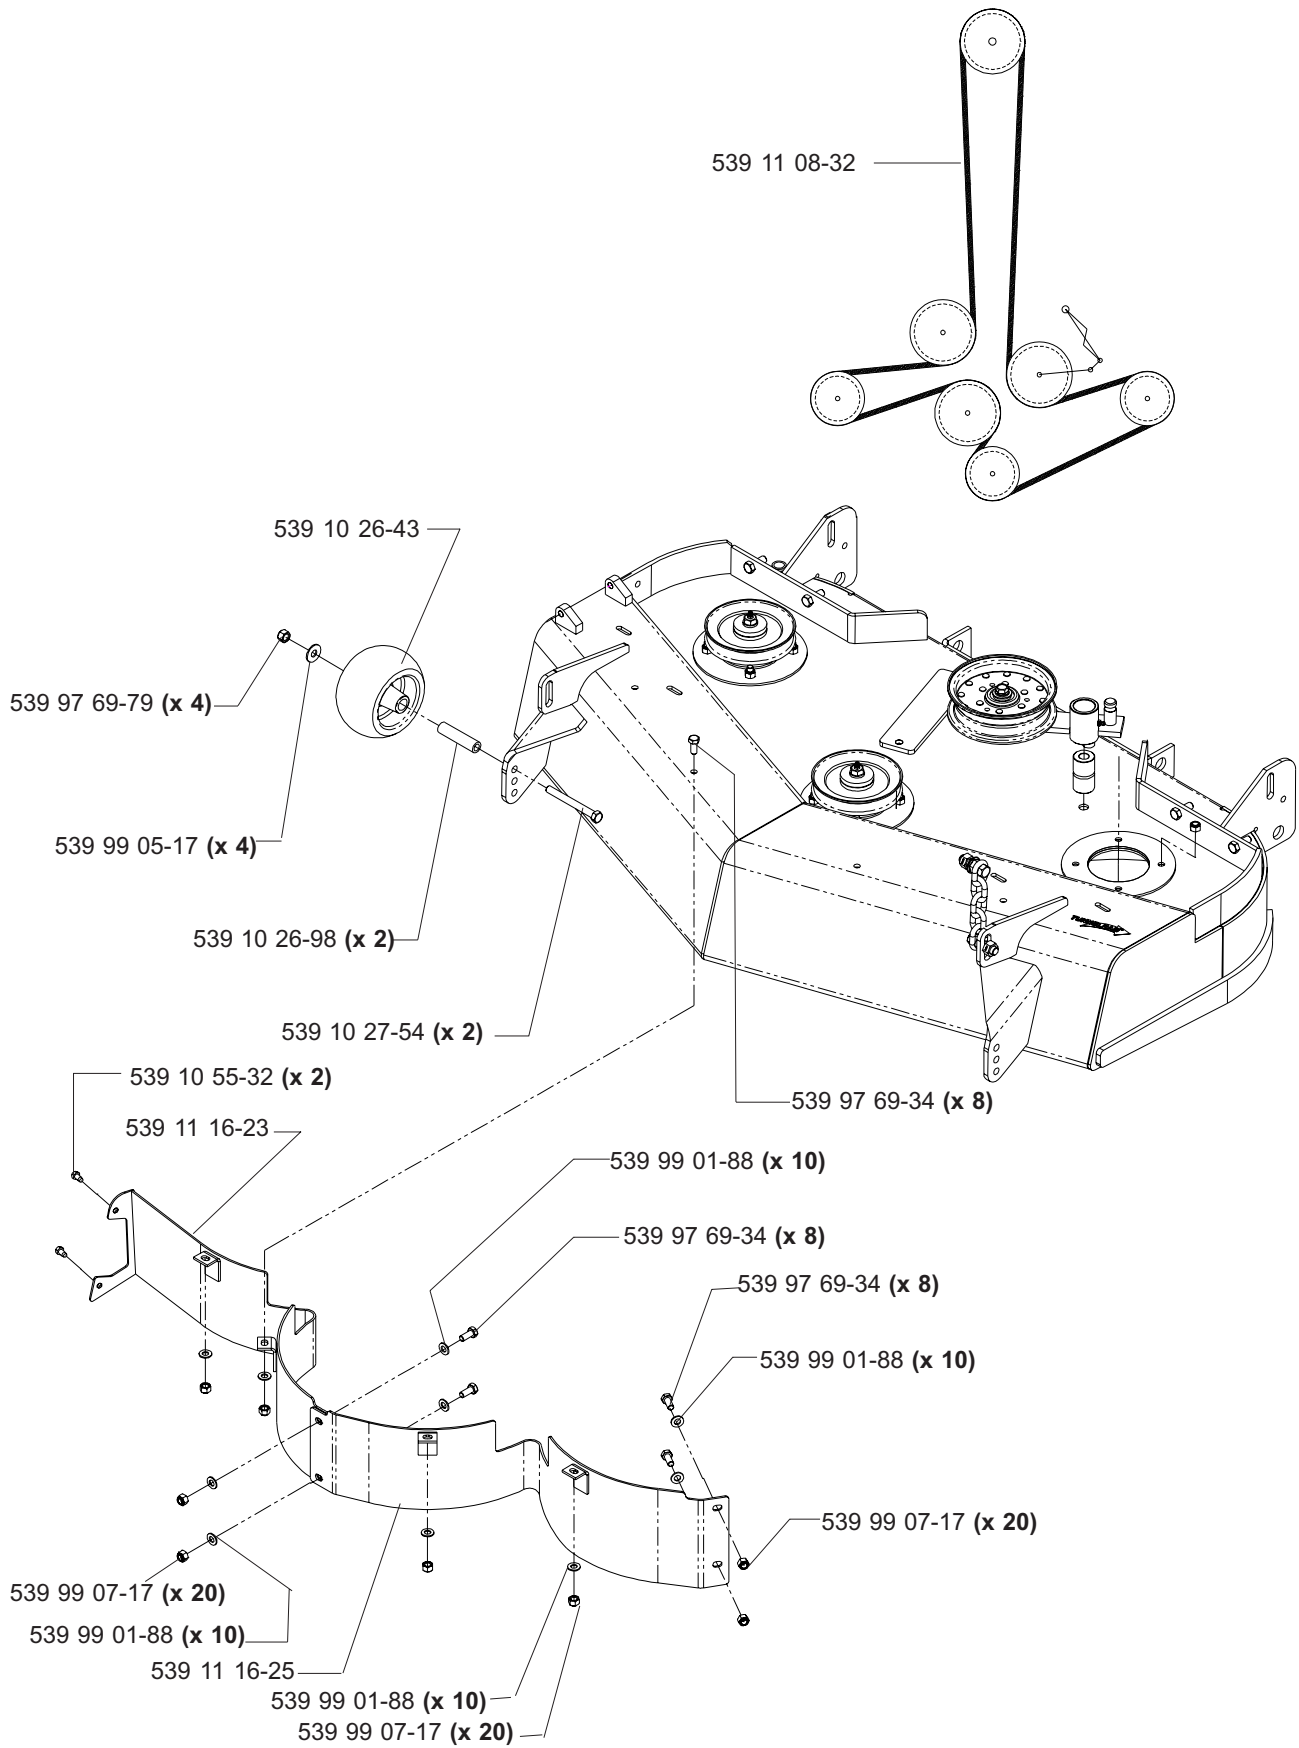

42" DECK ASSEMBLY