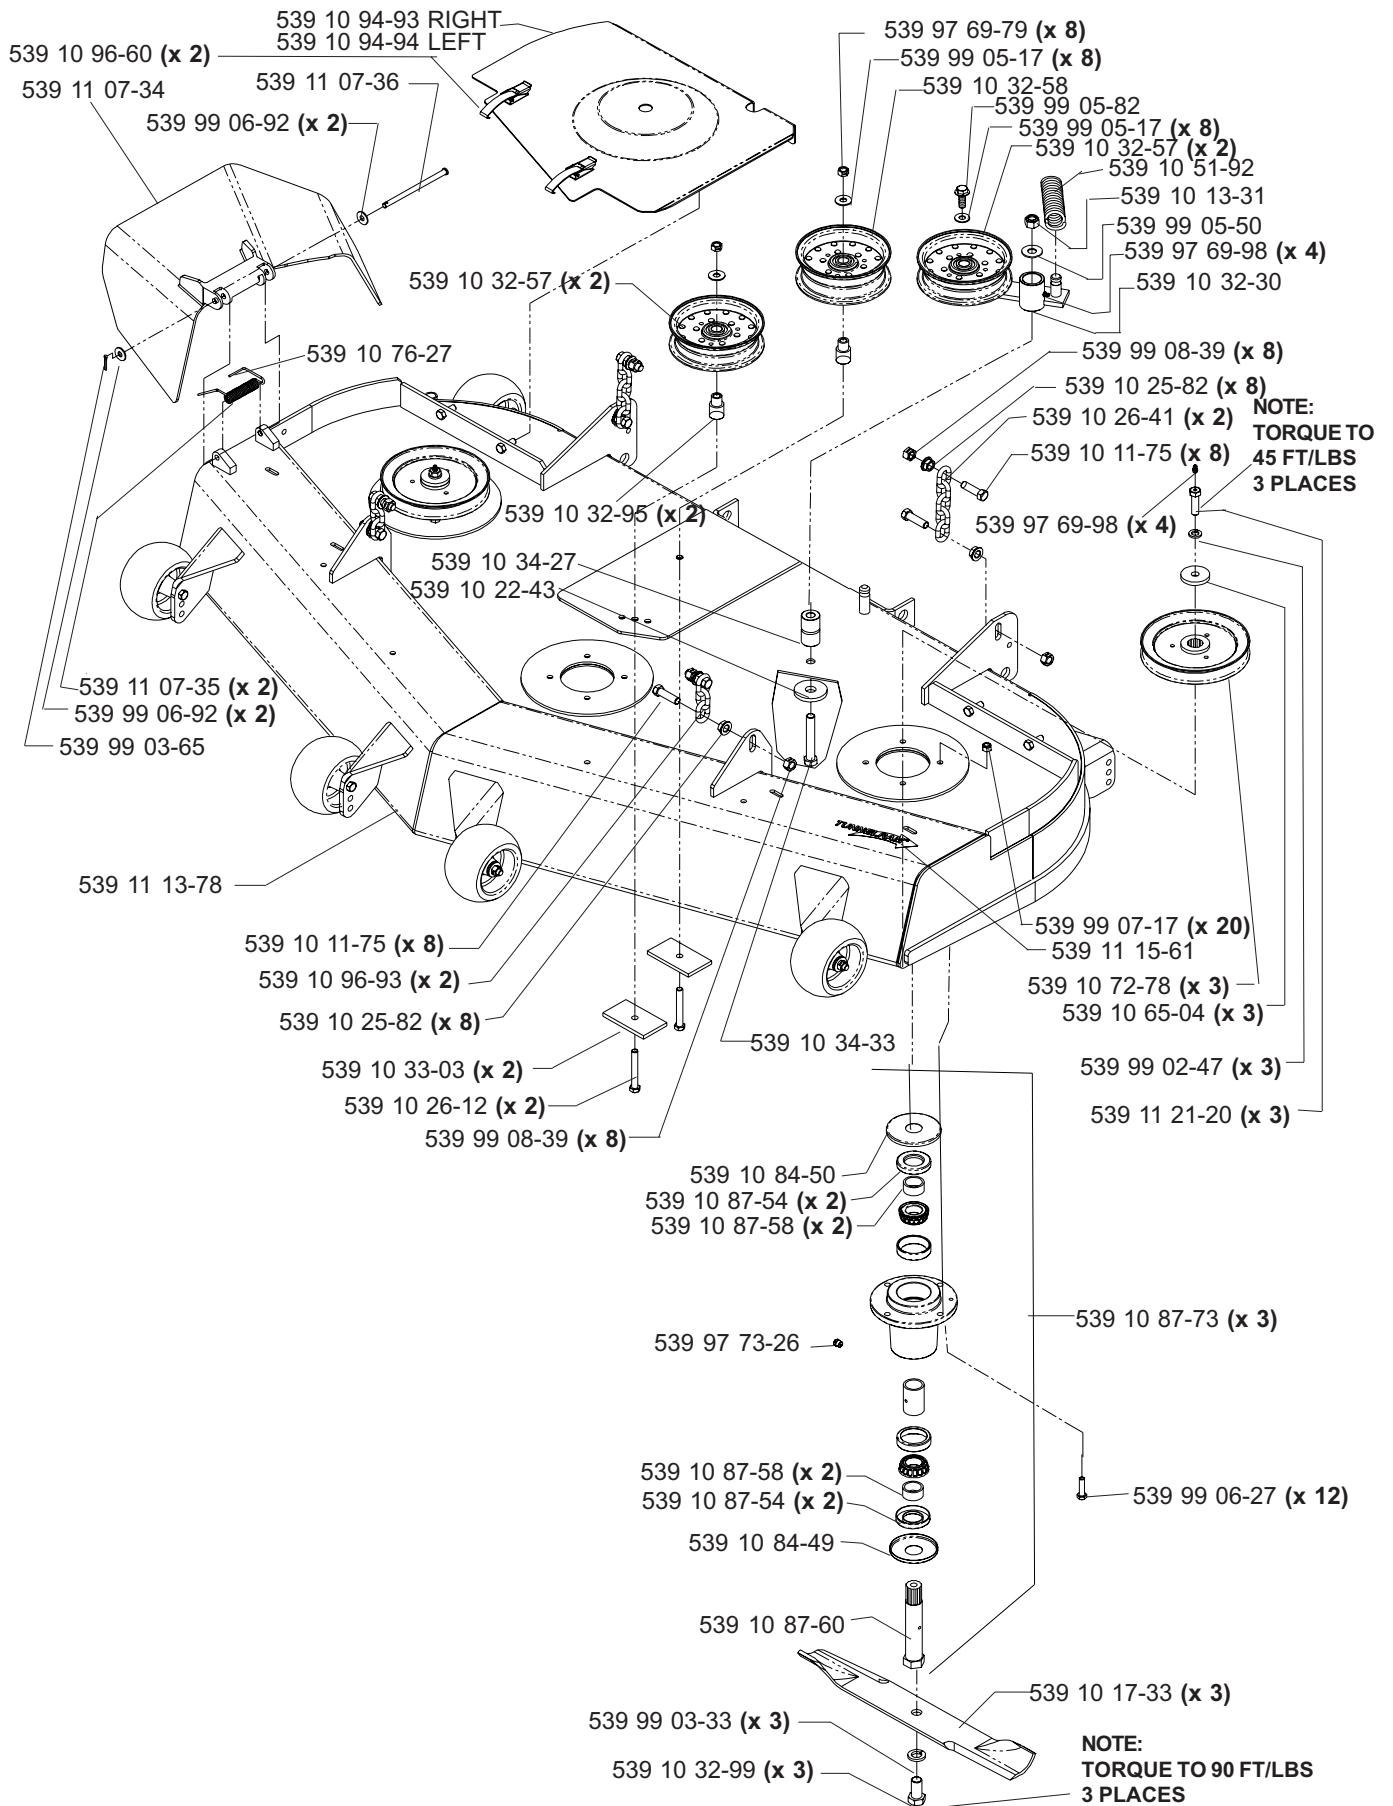

HYDRAULIC ASSEMBLY (TL)

**MODELS: 968999256, 968999258, 968999305, 968999307,
968999308, 968999332, 968999368, 968999375**

MAIN FRAME ASSEMBLY

MAIN FRAME ASSEMBLY

NOT SHOWN:

- 539 11 26-54 FLOOR PAN PAD, MODEL 968999307 ONLY
- 539 11 26-55 FOOT REST PAD, MODEL 968999307 ONLY

SEAT ASSEMBLY

MODELS: 968999256, 968999258, 968999305,
968999308, 968999332, 968999368

539 11 10-26 1 SEAT BELT (NOT SHOWN)
539 10 87-45 1 SWITCH/SNAP MOUNT KIT (NOT SHOWN)

KOHLER 23 HP ENGINE ASSEMBLY

MODEL: 968999258

MOTION CONTROL ASSEMBLY

PARK BRAKE ASSEMBLY (TL)

**MODELS: 968999256, 968999258, 968999305, 968999307,
968999308, 968999332, 968999368, 968999375**

CASTER ARM

**MODELS: 968999254, 968999255, 968999256, 968999258, 968999304,
968999305, 968999307, 968999332, 968999368, 968999375,
968999356**

42" DECK ASSEMBLY

42" DECK ASSEMBLY

48" DECK ASSEMBLY

48" DECK ASSEMBLY

52" DECK ASSEMBLY

52" DECK ASSEMBLY

61" DECK ASSEMBLY

61" DECK ASSEMBLY