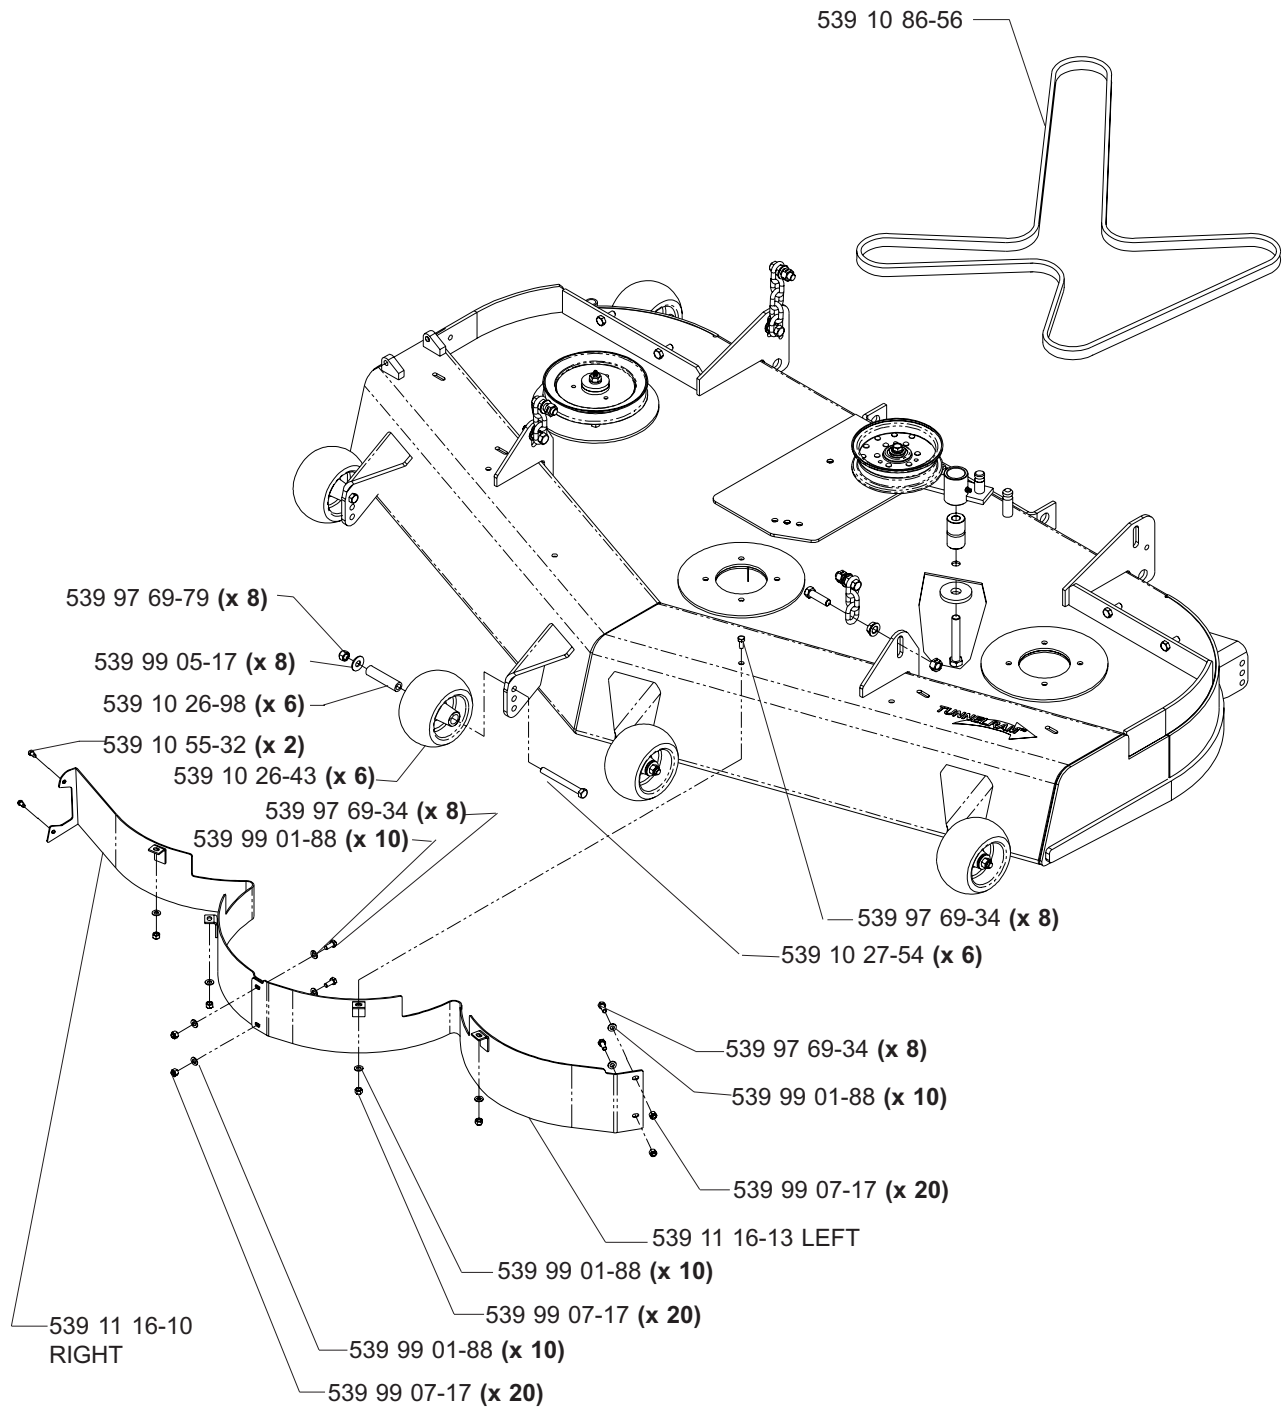

SEAT ASSEMBLY

MODELS: 968999256, 968999258, 968999305,
968999308, 968999332, 968999368

539 11 10-26 1 SEAT BELT (NOT SHOWN)
539 10 87-45 1 SWITCH/SNAP MOUNT KIT (NOT SHOWN)

KOHLER 23 HP ENGINE ASSEMBLY

MODEL: 968999258

MOTION CONTROL ASSEMBLY

PARK BRAKE ASSEMBLY (TL)

**MODELS: 968999256, 968999258, 968999305, 968999307,
968999308, 968999332, 968999368, 968999375**

CASTER ARM

**MODELS: 968999254, 968999255, 968999256, 968999258, 968999304,
968999305, 968999307, 968999332, 968999368, 968999375,
968999356**

42" DECK ASSEMBLY

42" DECK ASSEMBLY

48" DECK ASSEMBLY

48" DECK ASSEMBLY

52" DECK ASSEMBLY

52" DECK ASSEMBLY

61" DECK ASSEMBLY

61" DECK ASSEMBLY