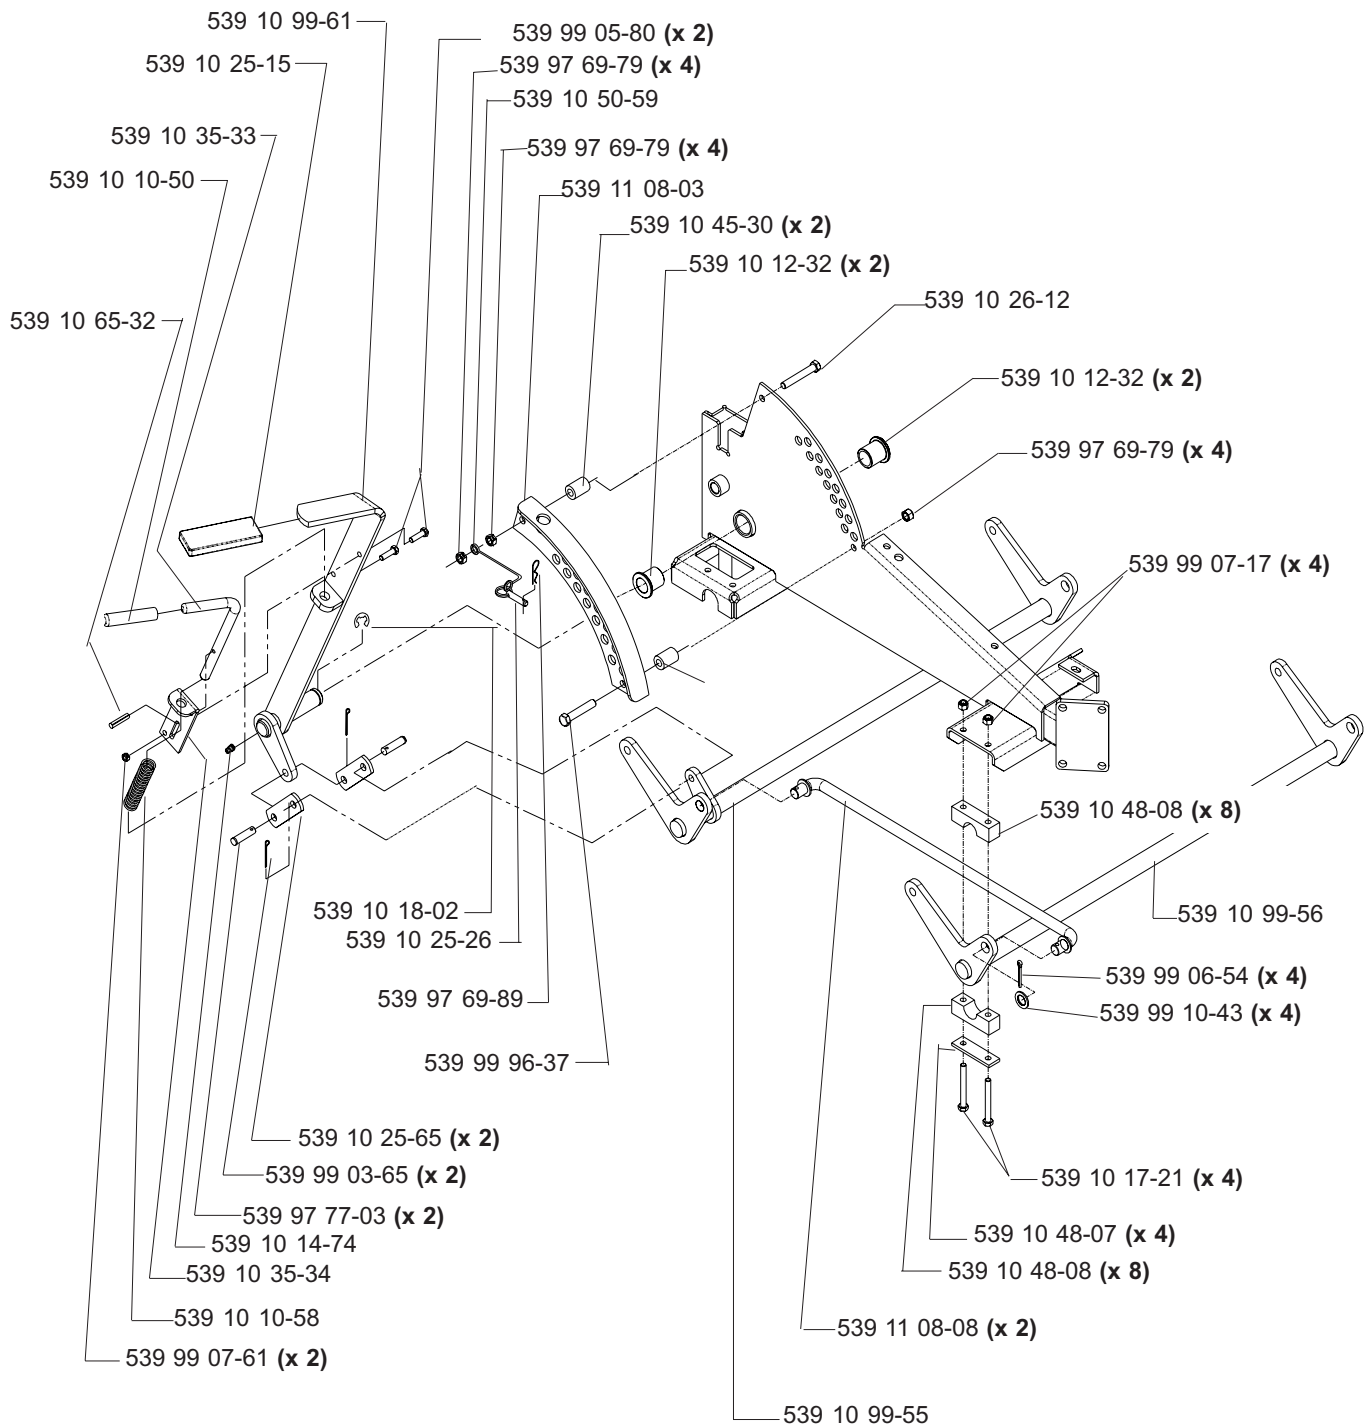

DECK LIFT ASSEMBLY