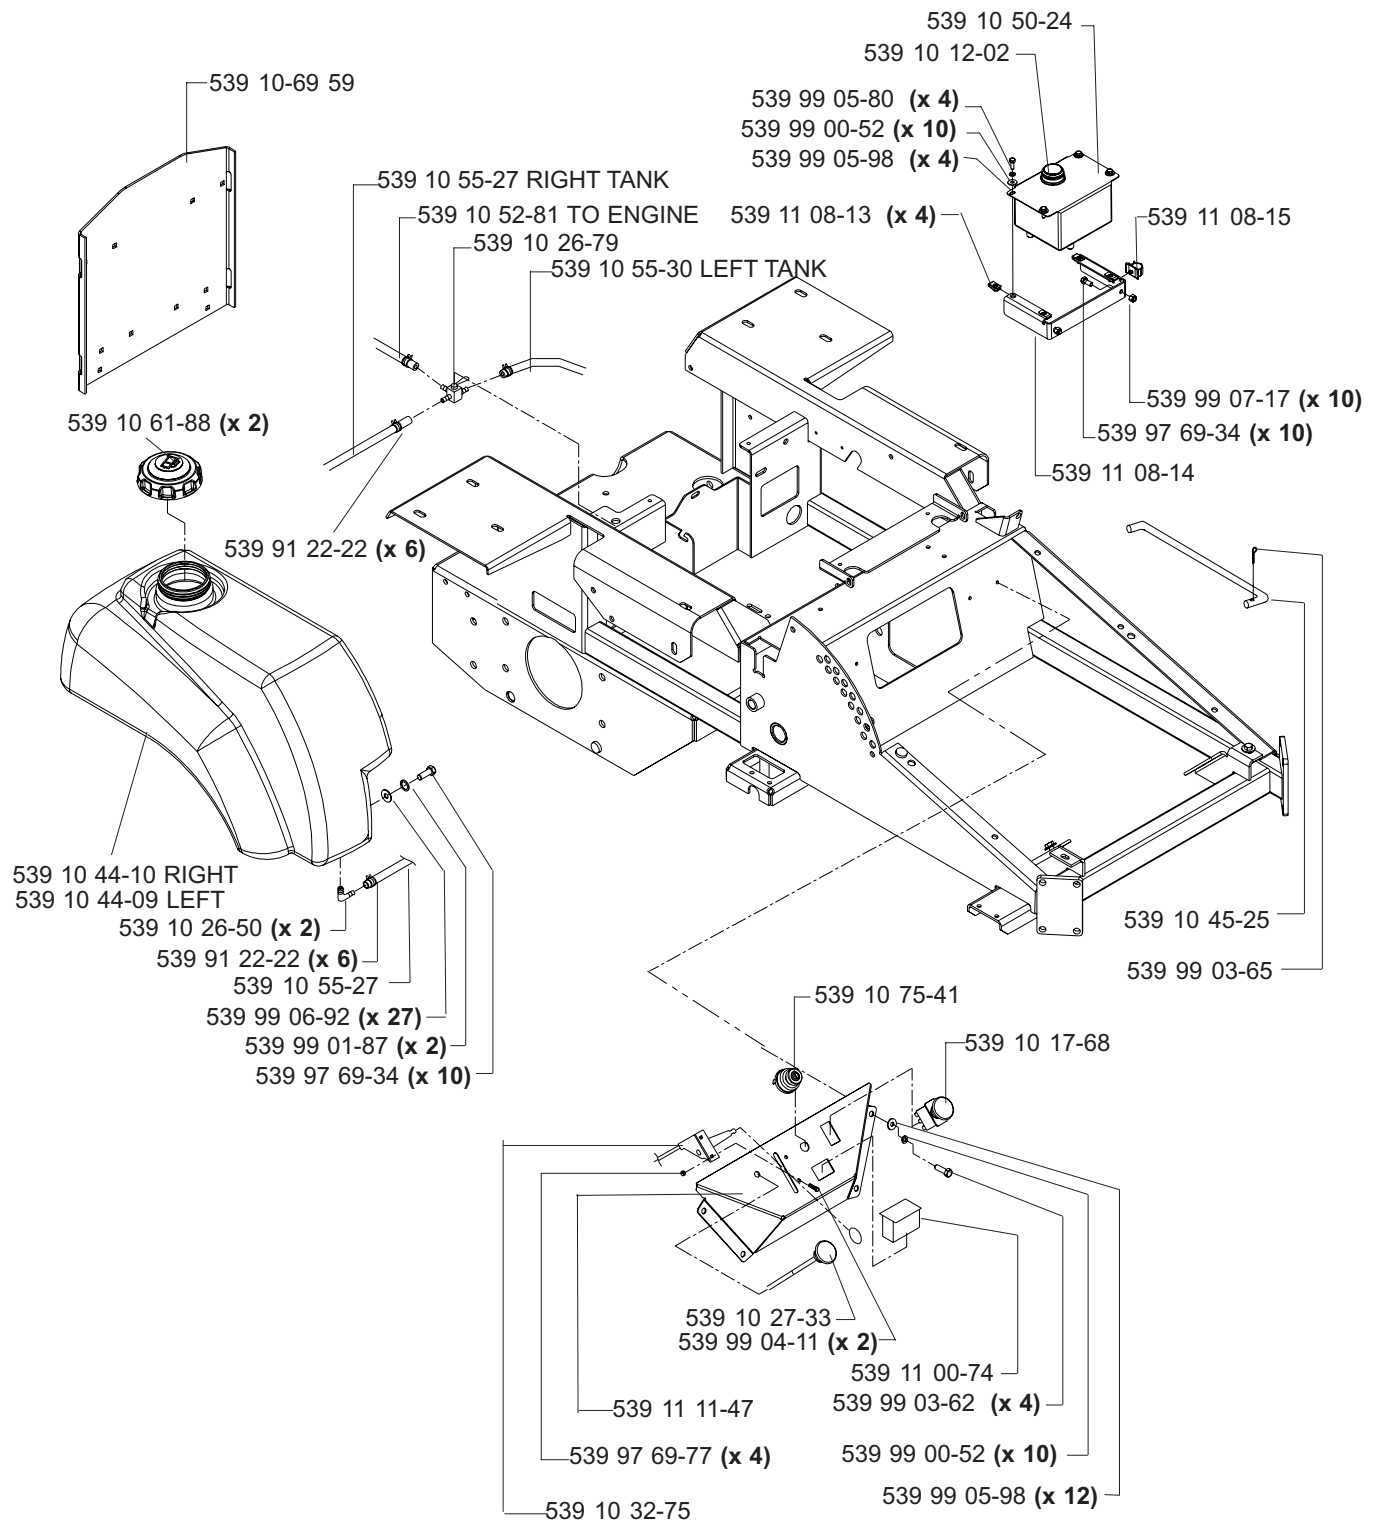

HYDRAULIC ASSEMBLY (TL)

**MODELS: 968999256, 968999258, 968999305, 968999307,
968999308, 968999332, 968999368, 968999375**

MAIN FRAME ASSEMBLY

MAIN FRAME ASSEMBLY

NOT SHOWN:

- 539 11 26-54 FLOOR PAN PAD, MODEL 968999307 ONLY
- 539 11 26-55 FOOT REST PAD, MODEL 968999307 ONLY

SEAT ASSEMBLY

MODELS: 968999256, 968999258, 968999305,
968999308, 968999332, 968999368

539 11 10-26 1 SEAT BELT (NOT SHOWN)
539 10 87-45 1 SWITCH/SNAP MOUNT KIT (NOT SHOWN)

KOHLER 23 HP ENGINE ASSEMBLY

MODEL: 968999258

MOTION CONTROL ASSEMBLY

PARK BRAKE ASSEMBLY (TL)

**MODELS: 968999256, 968999258, 968999305, 968999307,
968999308, 968999332, 968999368, 968999375**

CASTER ARM

**MODELS: 968999254, 968999255, 968999256, 968999258, 968999304,
968999305, 968999307, 968999332, 968999368, 968999375,
968999356**

42" DECK ASSEMBLY

42" DECK ASSEMBLY

48" DECK ASSEMBLY

48" DECK ASSEMBLY

52" DECK ASSEMBLY

52" DECK ASSEMBLY

61" DECK ASSEMBLY

61" DECK ASSEMBLY