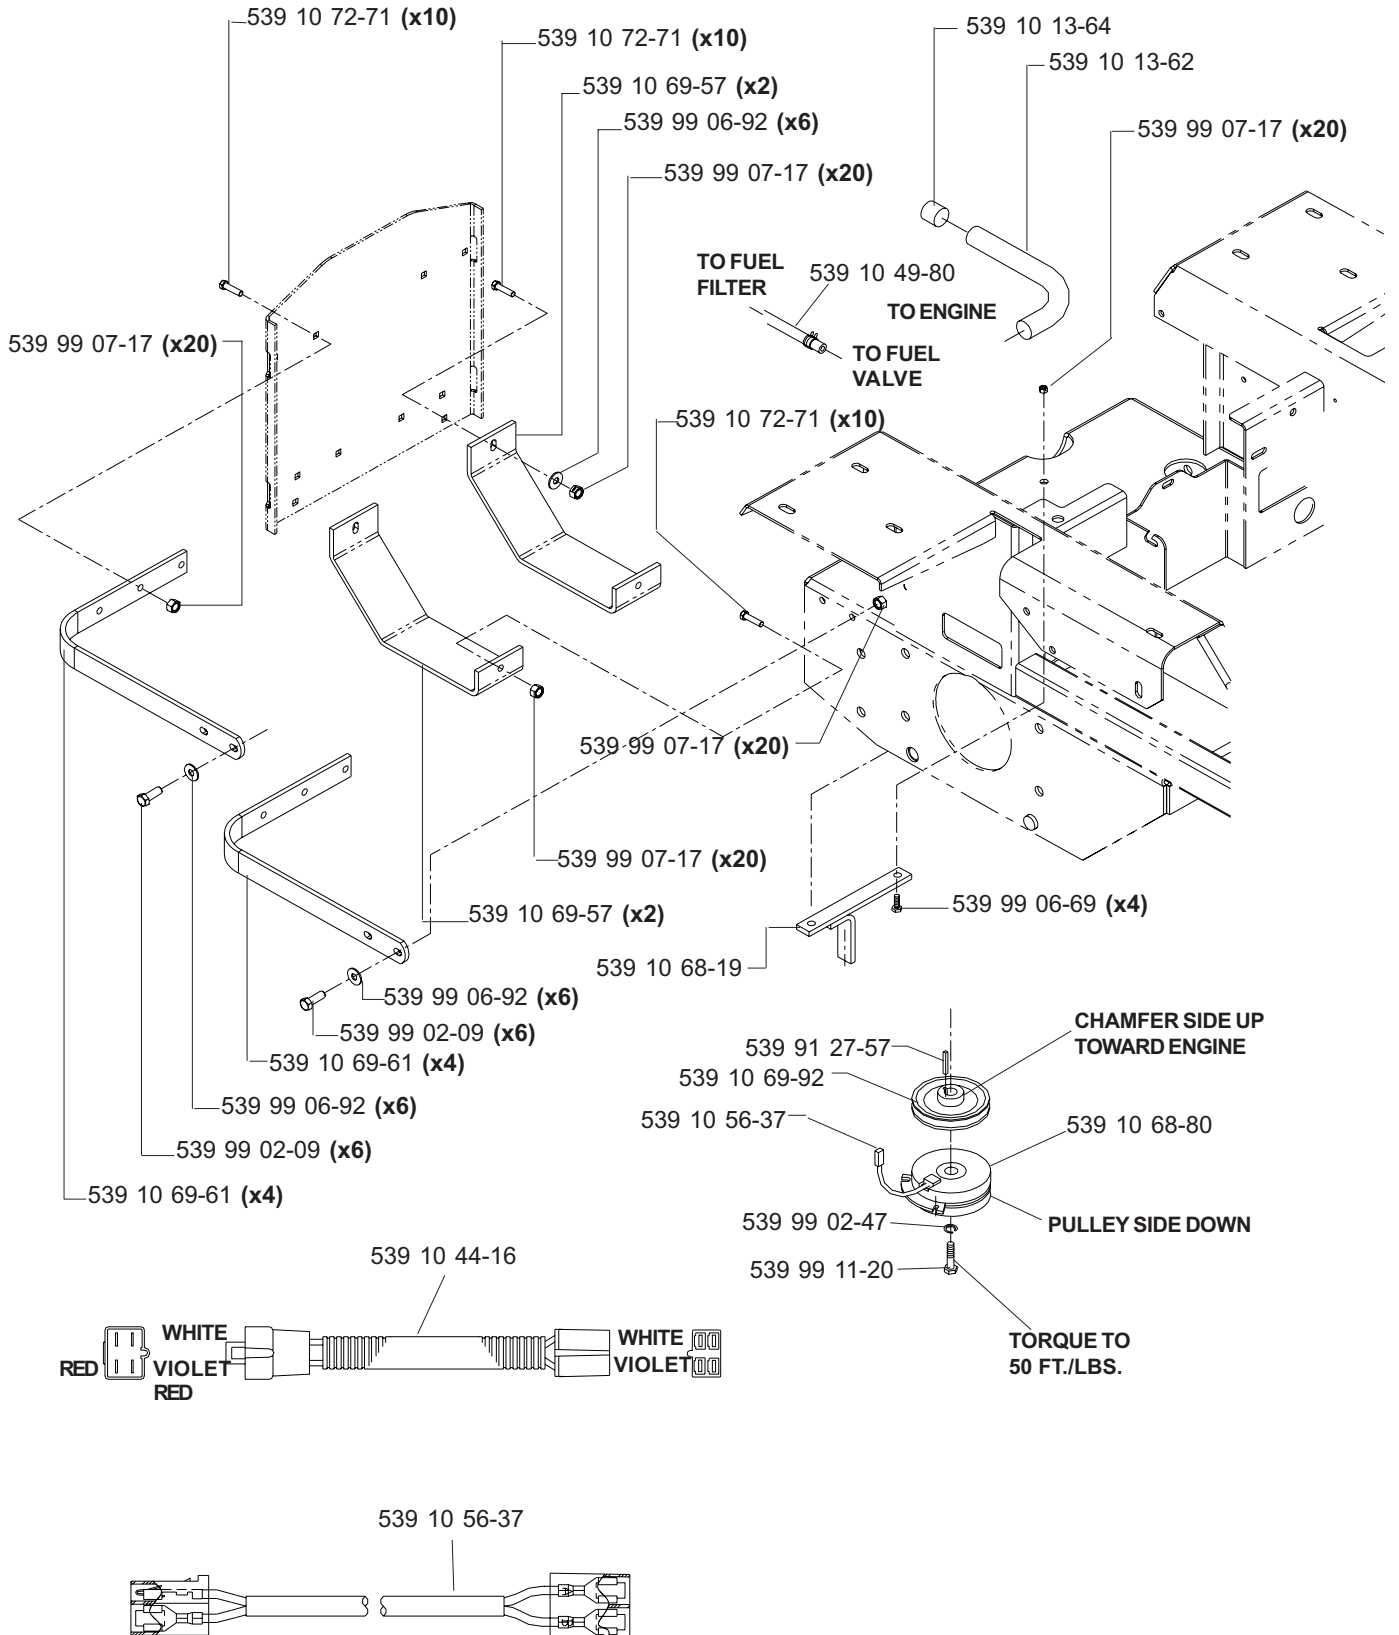

HYDRAULIC ASSEMBLY (TL)

**MODELS: 968999256, 968999258, 968999305, 968999307,
968999308, 968999332, 968999368, 968999375**

MAIN FRAME ASSEMBLY

MAIN FRAME ASSEMBLY

NOT SHOWN:

- 539 11 26-54 FLOOR PAN PAD, MODEL 968999307 ONLY
- 539 11 26-55 FOOT REST PAD, MODEL 968999307 ONLY

SEAT ASSEMBLY

MODELS: 968999256, 968999258, 968999305,
968999308, 968999332, 968999368

539 11 10-26 1 SEAT BELT (NOT SHOWN)
539 10 87-45 1 SWITCH/SNAP MOUNT KIT (NOT SHOWN)

KOHLER 23 HP ENGINE ASSEMBLY

MODEL: 968999258

MOTION CONTROL ASSEMBLY

PARK BRAKE ASSEMBLY (TL)

**MODELS: 968999256, 968999258, 968999305, 968999307,
968999308, 968999332, 968999368, 968999375**

CASTER ARM

**MODELS: 968999254, 968999255, 968999256, 968999258, 968999304,
968999305, 968999307, 968999332, 968999368, 968999375,
968999356**

42" DECK ASSEMBLY

42" DECK ASSEMBLY

48" DECK ASSEMBLY

48" DECK ASSEMBLY

52" DECK ASSEMBLY

52" DECK ASSEMBLY

61" DECK ASSEMBLY

61" DECK ASSEMBLY