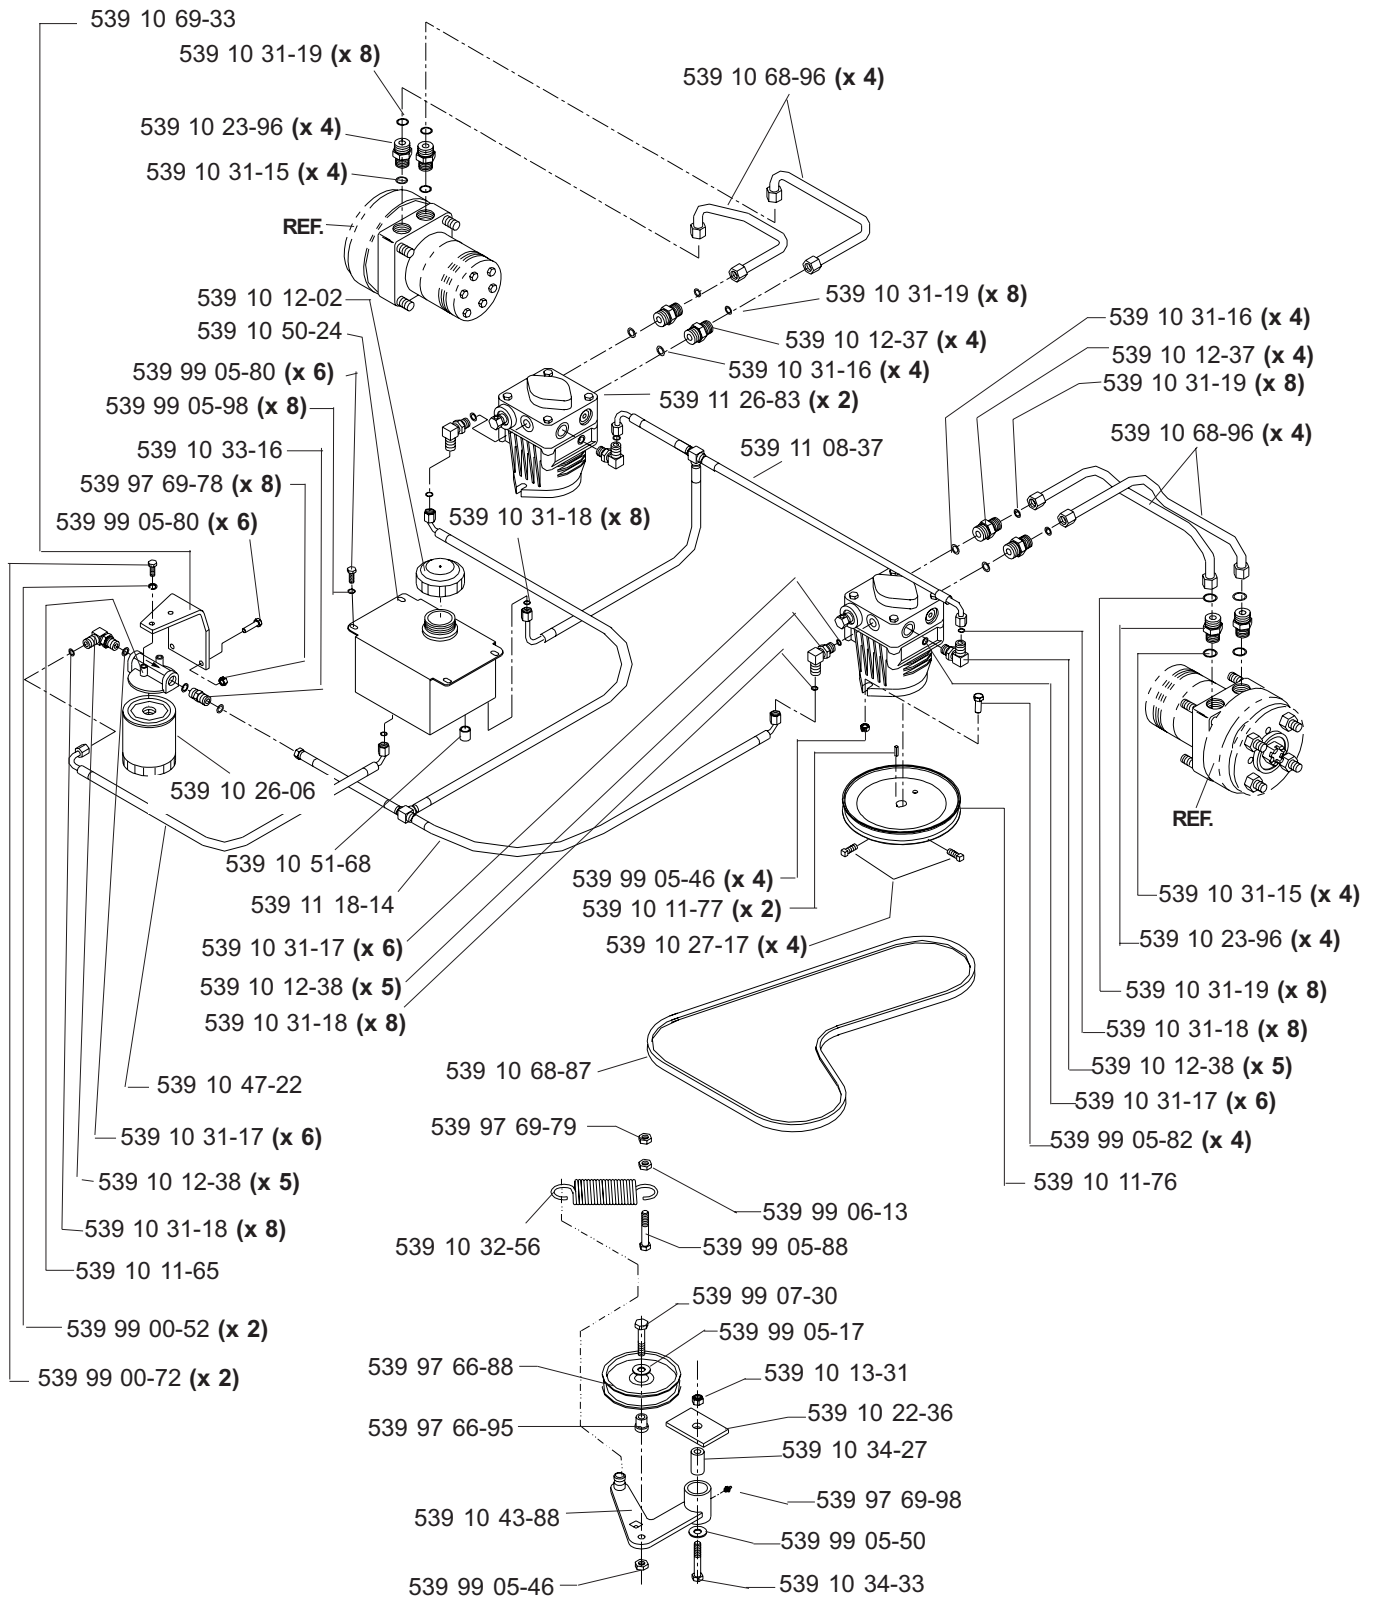

HYDRAULIC ASSEMBLY (TL)

**MODELS: 968999256, 968999258, 968999305, 968999307,
968999308, 968999332, 968999368, 968999375**

MAIN FRAME ASSEMBLY

MAIN FRAME ASSEMBLY

NOT SHOWN:

- 539 11 26-54 FLOOR PAN PAD, MODEL 968999307 ONLY
- 539 11 26-55 FOOT REST PAD, MODEL 968999307 ONLY

SEAT ASSEMBLY

MODELS: 968999256, 968999258, 968999305,
968999308, 968999332, 968999368

539 11 10-26 1 SEAT BELT (NOT SHOWN)
539 10 87-45 1 SWITCH/SNAP MOUNT KIT (NOT SHOWN)

KOHLER 23 HP ENGINE ASSEMBLY

MODEL: 968999258

MOTION CONTROL ASSEMBLY

PARK BRAKE ASSEMBLY (TL)

**MODELS: 968999256, 968999258, 968999305, 968999307,
968999308, 968999332, 968999368, 968999375**

CASTER ARM

**MODELS: 968999254, 968999255, 968999256, 968999258, 968999304,
968999305, 968999307, 968999332, 968999368, 968999375,
968999356**

DECK LIFT ASSEMBLY

WIRING ASSEMBLY

DECALS

539 10 26-70 DECAL, FUEL VALVE (NOT SHOWN)

LIFT PEDAL MAY BE OPTIONAL

ROPS