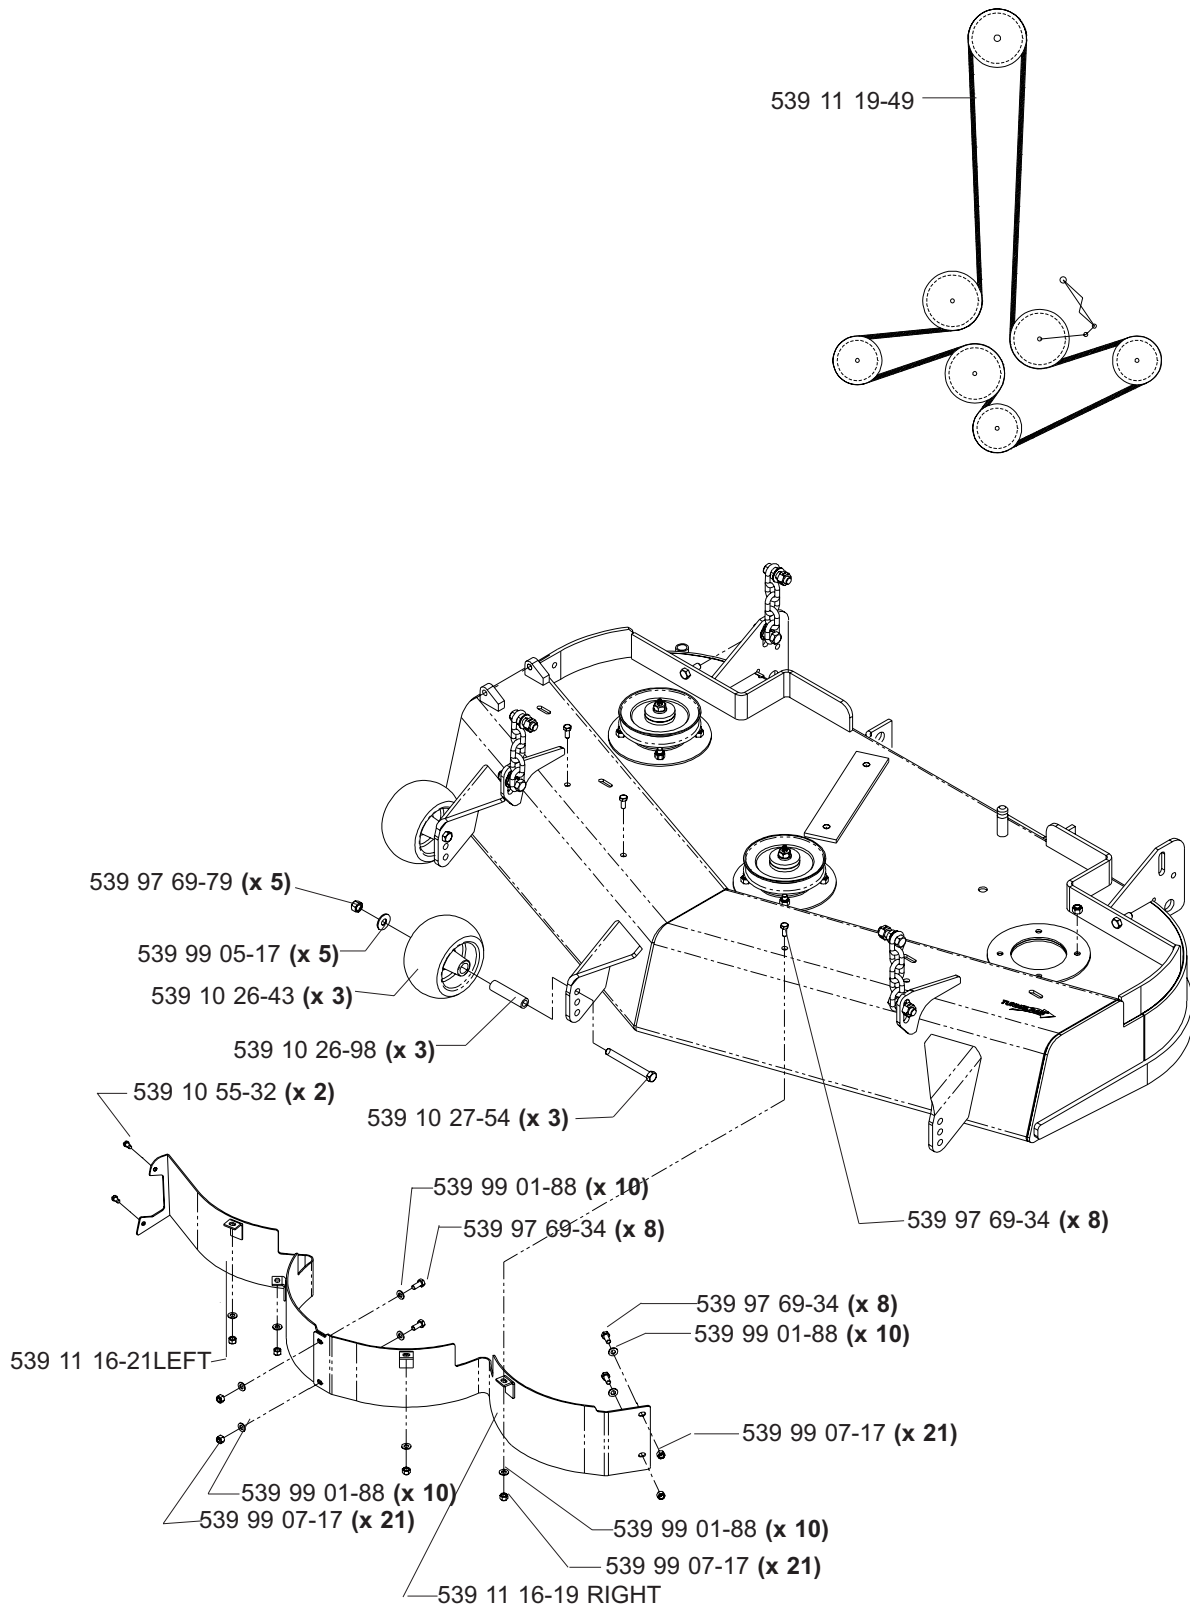

HYDRAULIC ASSEMBLY (TL)

**MODELS: 968999256, 968999258, 968999305, 968999307,
968999308, 968999332, 968999368, 968999375**

MAIN FRAME ASSEMBLY

MAIN FRAME ASSEMBLY

NOT SHOWN:

- 539 11 26-54 FLOOR PAN PAD, MODEL 968999307 ONLY
- 539 11 26-55 FOOT REST PAD, MODEL 968999307 ONLY

SEAT ASSEMBLY

MODELS: 968999256, 968999258, 968999305,
968999308, 968999332, 968999368

539 11 10-26 1 SEAT BELT (NOT SHOWN)
539 10 87-45 1 SWITCH/SNAP MOUNT KIT (NOT SHOWN)

KOHLER 23 HP ENGINE ASSEMBLY

MODEL: 968999258

MOTION CONTROL ASSEMBLY

PARK BRAKE ASSEMBLY (TL)

**MODELS: 968999256, 968999258, 968999305, 968999307,
968999308, 968999332, 968999368, 968999375**

CASTER ARM

**MODELS: 968999254, 968999255, 968999256, 968999258, 968999304,
968999305, 968999307, 968999332, 968999368, 968999375,
968999356**

42" DECK ASSEMBLY

42" DECK ASSEMBLY

48" DECK ASSEMBLY

48" DECK ASSEMBLY

52" DECK ASSEMBLY

52" DECK ASSEMBLY

61" DECK ASSEMBLY

61" DECK ASSEMBLY