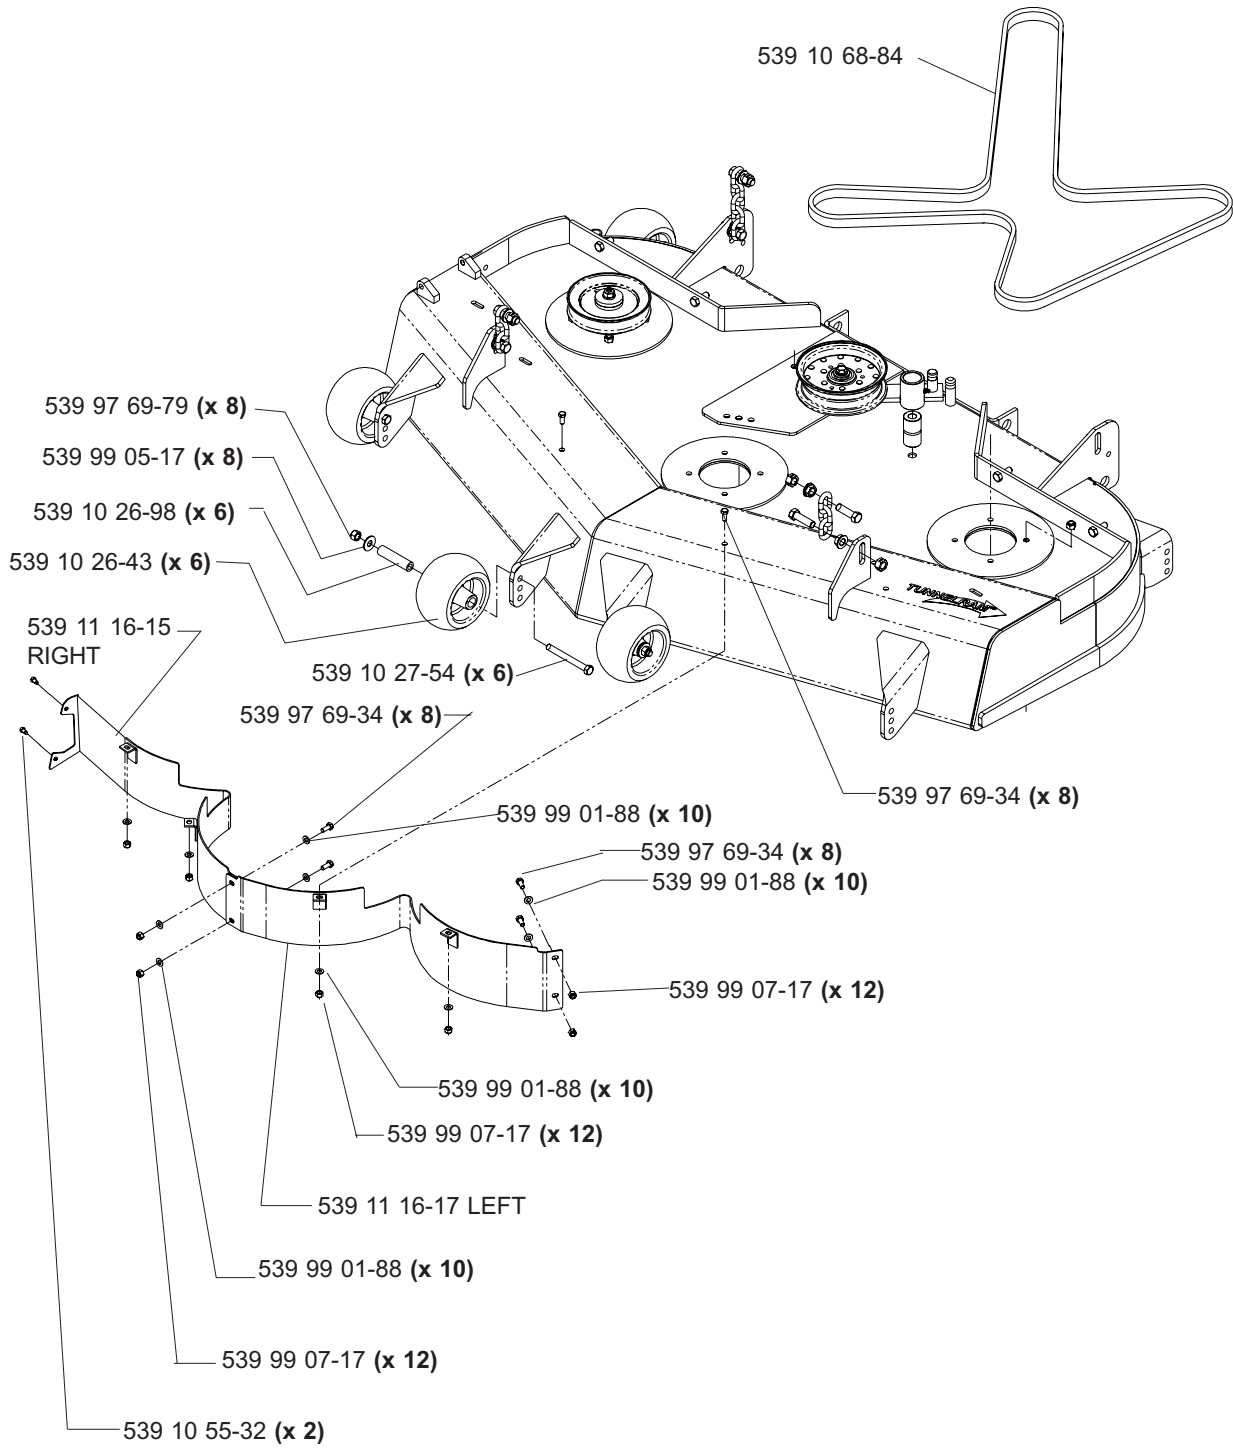

HYDRAULIC ASSEMBLY (TL)

**MODELS: 968999256, 968999258, 968999305, 968999307,
968999308, 968999332, 968999368, 968999375**

MAIN FRAME ASSEMBLY

MAIN FRAME ASSEMBLY

NOT SHOWN:

- 539 11 26-54 FLOOR PAN PAD, MODEL 968999307 ONLY
- 539 11 26-55 FOOT REST PAD, MODEL 968999307 ONLY

SEAT ASSEMBLY

MODELS: 968999256, 968999258, 968999305,
968999308, 968999332, 968999368

539 11 10-26 1 SEAT BELT (NOT SHOWN)
539 10 87-45 1 SWITCH/SNAP MOUNT KIT (NOT SHOWN)

KOHLER 23 HP ENGINE ASSEMBLY

MODEL: 968999258

MOTION CONTROL ASSEMBLY

PARK BRAKE ASSEMBLY (TL)

**MODELS: 968999256, 968999258, 968999305, 968999307,
968999308, 968999332, 968999368, 968999375**

CASTER ARM

**MODELS: 968999254, 968999255, 968999256, 968999258, 968999304,
968999305, 968999307, 968999332, 968999368, 968999375,
968999356**

42" DECK ASSEMBLY

42" DECK ASSEMBLY

48" DECK ASSEMBLY

48" DECK ASSEMBLY

52" DECK ASSEMBLY

52" DECK ASSEMBLY

61" DECK ASSEMBLY

61" DECK ASSEMBLY