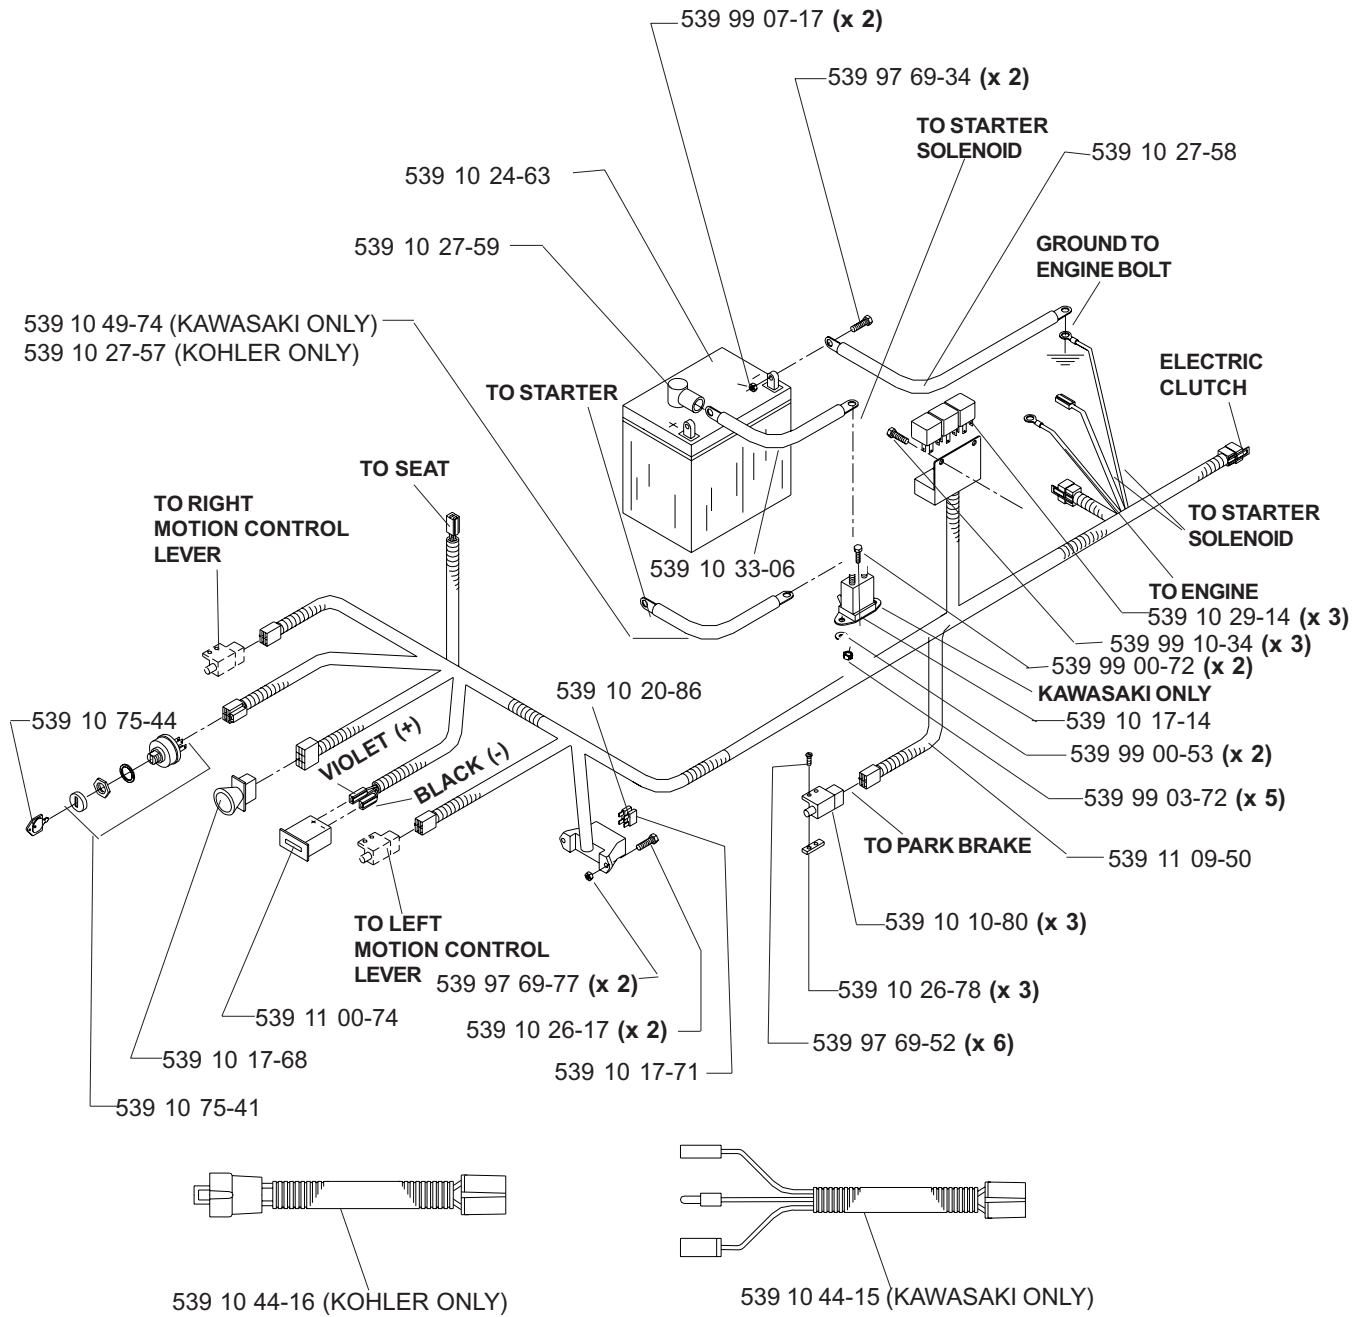

SEAT ASSEMBLY

MODELS: 968999256, 968999258, 968999305,
968999308, 968999332, 968999368

539 11 10-26 1 SEAT BELT (NOT SHOWN)
539 10 87-45 1 SWITCH/SNAP MOUNT KIT (NOT SHOWN)

KOHLER 23 HP ENGINE ASSEMBLY

MODEL: 968999258

MOTION CONTROL ASSEMBLY

PARK BRAKE ASSEMBLY (TL)

**MODELS: 968999256, 968999258, 968999305, 968999307,
968999308, 968999332, 968999368, 968999375**

CASTER ARM

**MODELS: 968999254, 968999255, 968999256, 968999258, 968999304,
968999305, 968999307, 968999332, 968999368, 968999375,
968999356**

42" DECK ASSEMBLY

42" DECK ASSEMBLY

48" DECK ASSEMBLY

48" DECK ASSEMBLY

52" DECK ASSEMBLY

52" DECK ASSEMBLY

61" DECK ASSEMBLY

61" DECK ASSEMBLY

DECK LIFT ASSEMBLY

WIRING ASSEMBLY

DECALS

539 10 26-70 DECAL, FUEL VALVE (NOT SHOWN)

LIFT PEDAL MAY BE OPTIONAL

ROPS