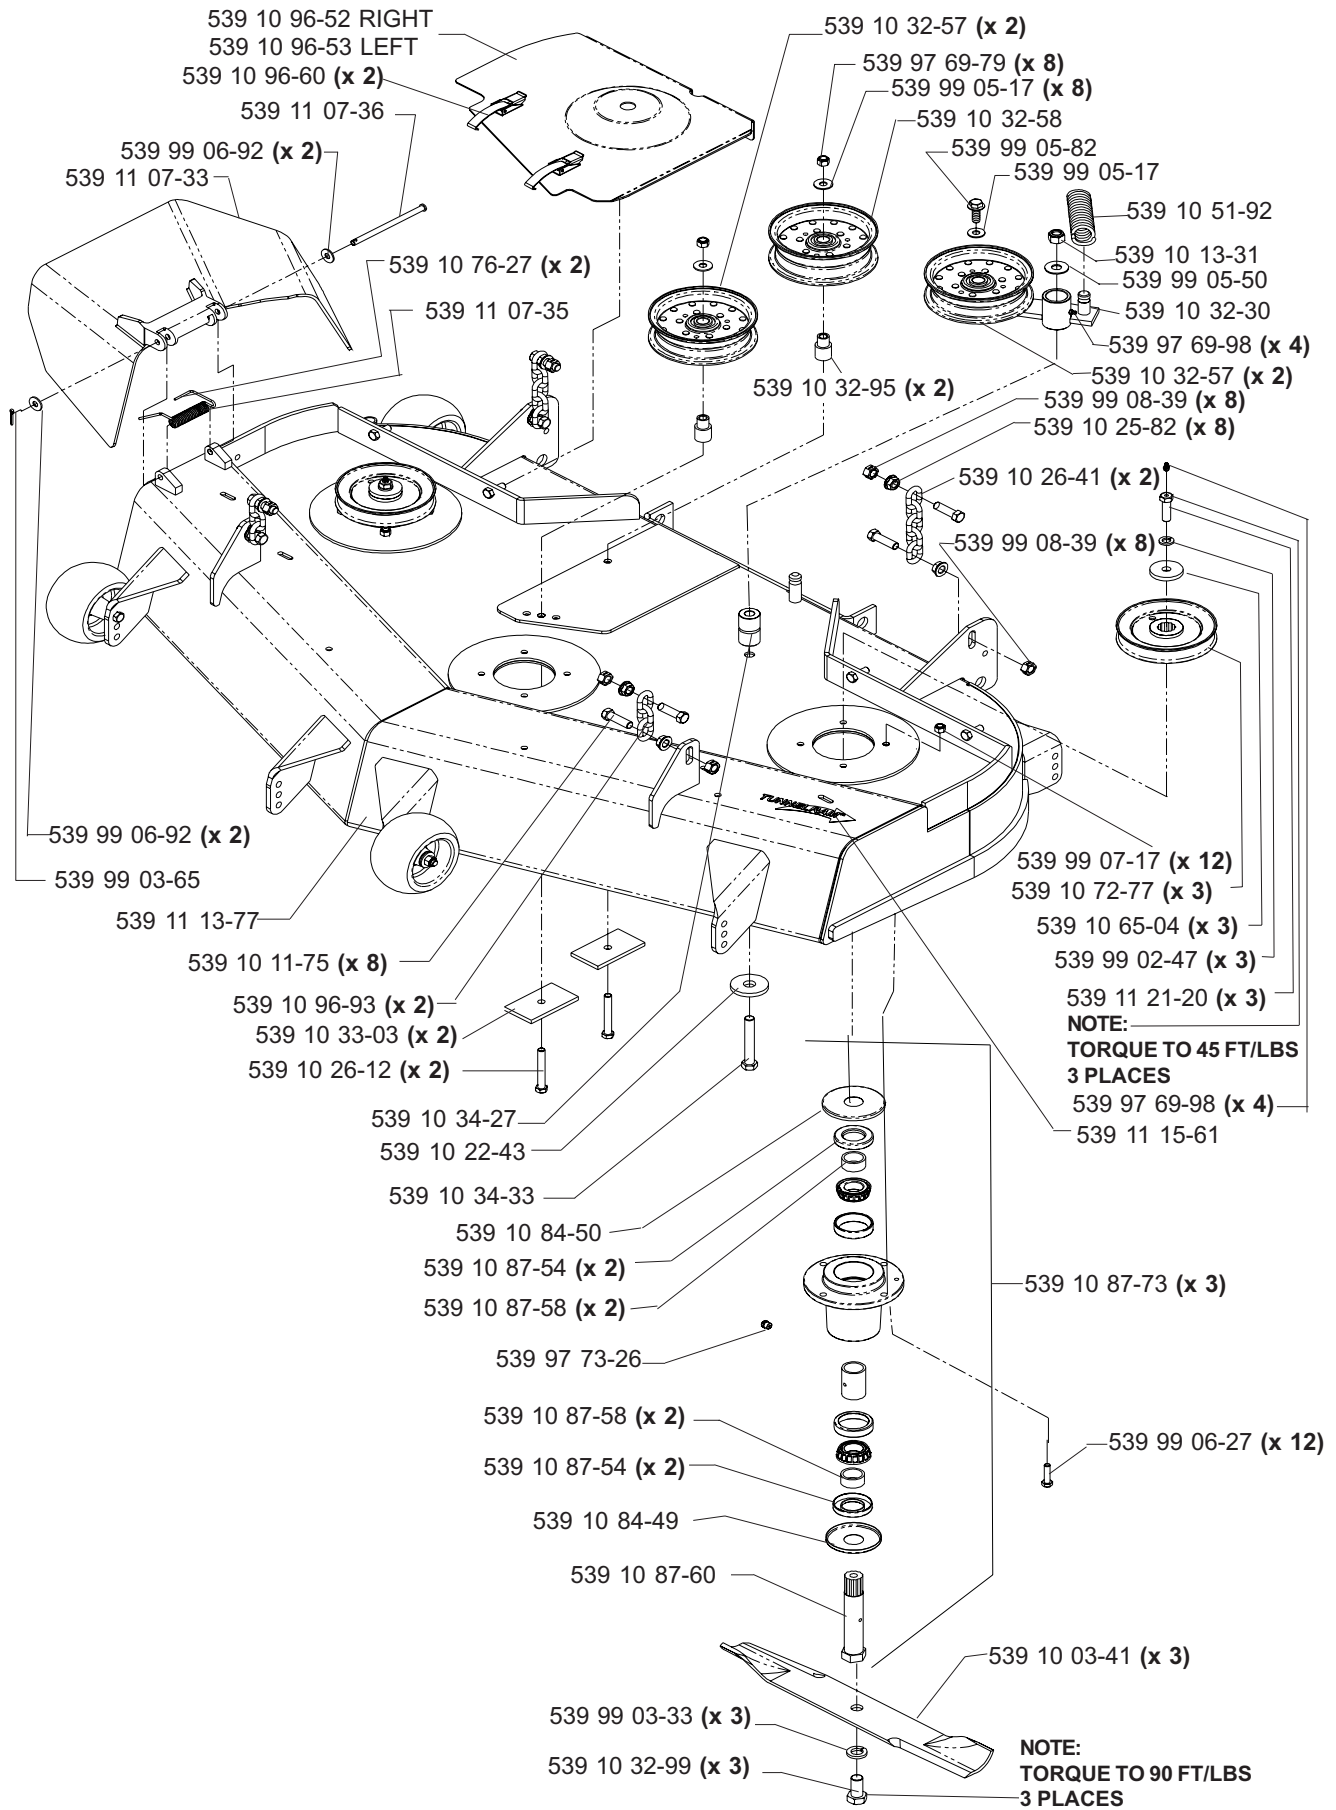

HYDRAULIC ASSEMBLY (TL)

**MODELS: 968999256, 968999258, 968999305, 968999307,
968999308, 968999332, 968999368, 968999375**

MAIN FRAME ASSEMBLY

MAIN FRAME ASSEMBLY

NOT SHOWN:

- 539 11 26-54 FLOOR PAN PAD, MODEL 968999307 ONLY
- 539 11 26-55 FOOT REST PAD, MODEL 968999307 ONLY

SEAT ASSEMBLY

MODELS: 968999256, 968999258, 968999305,
968999308, 968999332, 968999368

539 11 10-26 1 SEAT BELT (NOT SHOWN)
539 10 87-45 1 SWITCH/SNAP MOUNT KIT (NOT SHOWN)

KOHLER 23 HP ENGINE ASSEMBLY

MODEL: 968999258

MOTION CONTROL ASSEMBLY

PARK BRAKE ASSEMBLY (TL)

**MODELS: 968999256, 968999258, 968999305, 968999307,
968999308, 968999332, 968999368, 968999375**

CASTER ARM

**MODELS: 968999254, 968999255, 968999256, 968999258, 968999304,
968999305, 968999307, 968999332, 968999368, 968999375,
968999356**

42" DECK ASSEMBLY

42" DECK ASSEMBLY

48" DECK ASSEMBLY

48" DECK ASSEMBLY

52" DECK ASSEMBLY

52" DECK ASSEMBLY

61" DECK ASSEMBLY

61" DECK ASSEMBLY