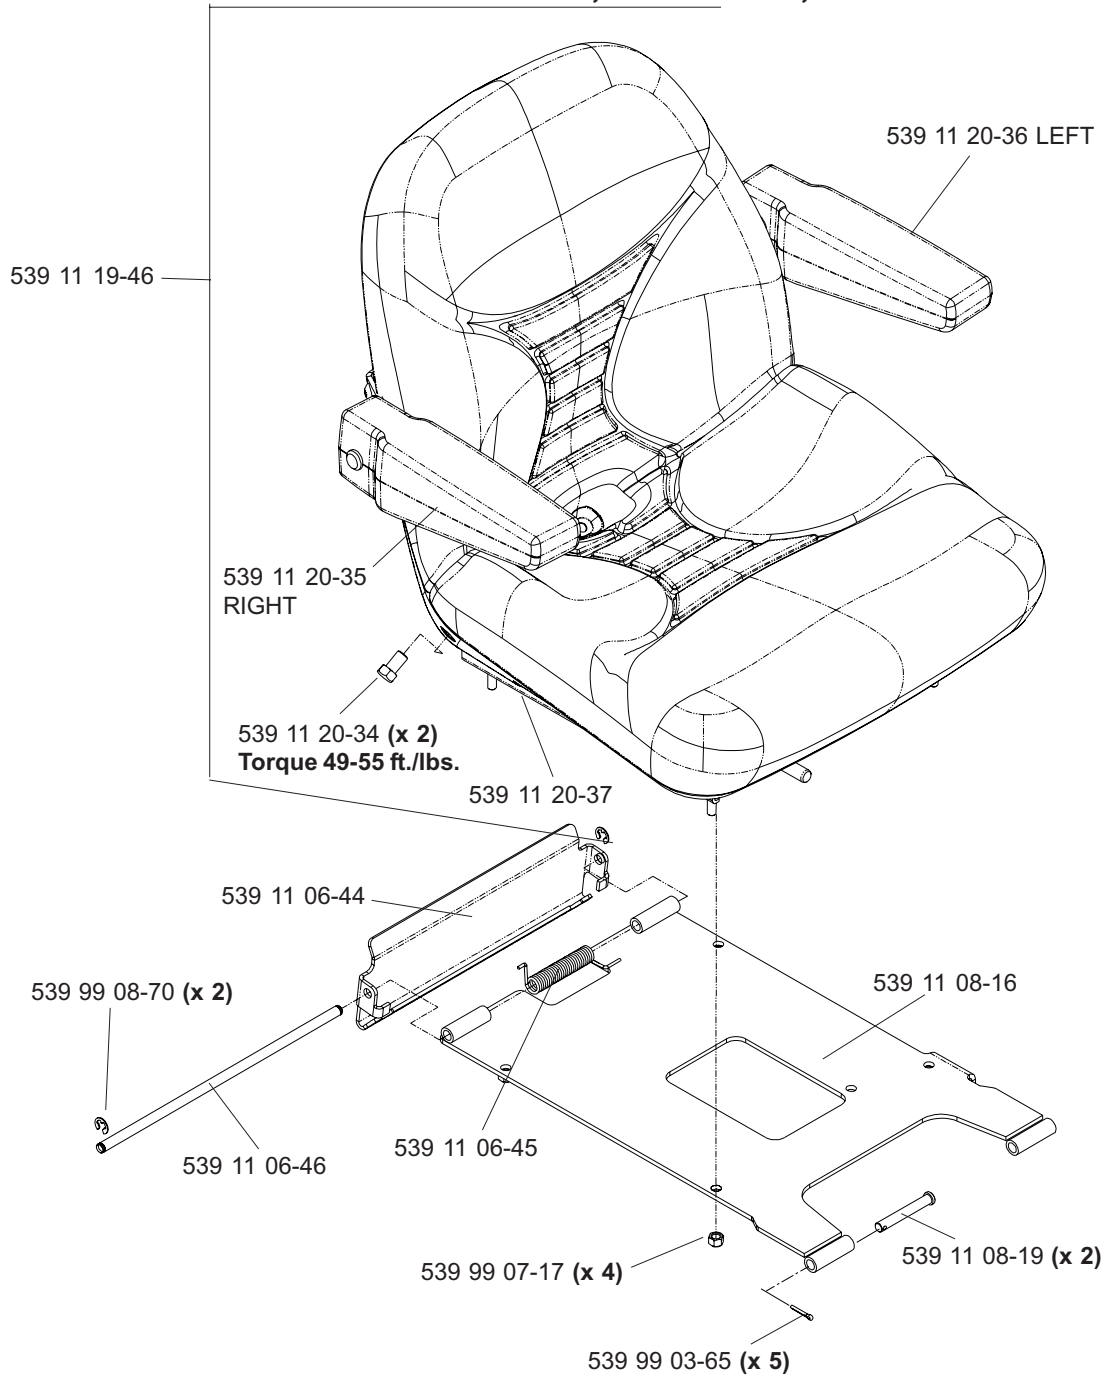

HYDRAULIC ASSEMBLY (TL)

**MODELS: 968999256, 968999258, 968999305, 968999307,
968999308, 968999332, 968999368, 968999375**

MAIN FRAME ASSEMBLY

MAIN FRAME ASSEMBLY

NOT SHOWN:

- 539 11 26-54 FLOOR PAN PAD, MODEL 968999307 ONLY
- 539 11 26-55 FOOT REST PAD, MODEL 968999307 ONLY

SEAT ASSEMBLY

MODELS: 968999256, 968999258, 968999305,
968999308, 968999332, 968999368

539 11 10-26 1 SEAT BELT (NOT SHOWN)
539 10 87-45 1 SWITCH/SNAP MOUNT KIT (NOT SHOWN)

KOHLER 23 HP ENGINE ASSEMBLY

MODEL: 968999258

MOTION CONTROL ASSEMBLY

PARK BRAKE ASSEMBLY (TL)

**MODELS: 968999256, 968999258, 968999305, 968999307,
968999308, 968999332, 968999368, 968999375**

CASTER ARM

**MODELS: 968999254, 968999255, 968999256, 968999258, 968999304,
968999305, 968999307, 968999332, 968999368, 968999375,
968999356**