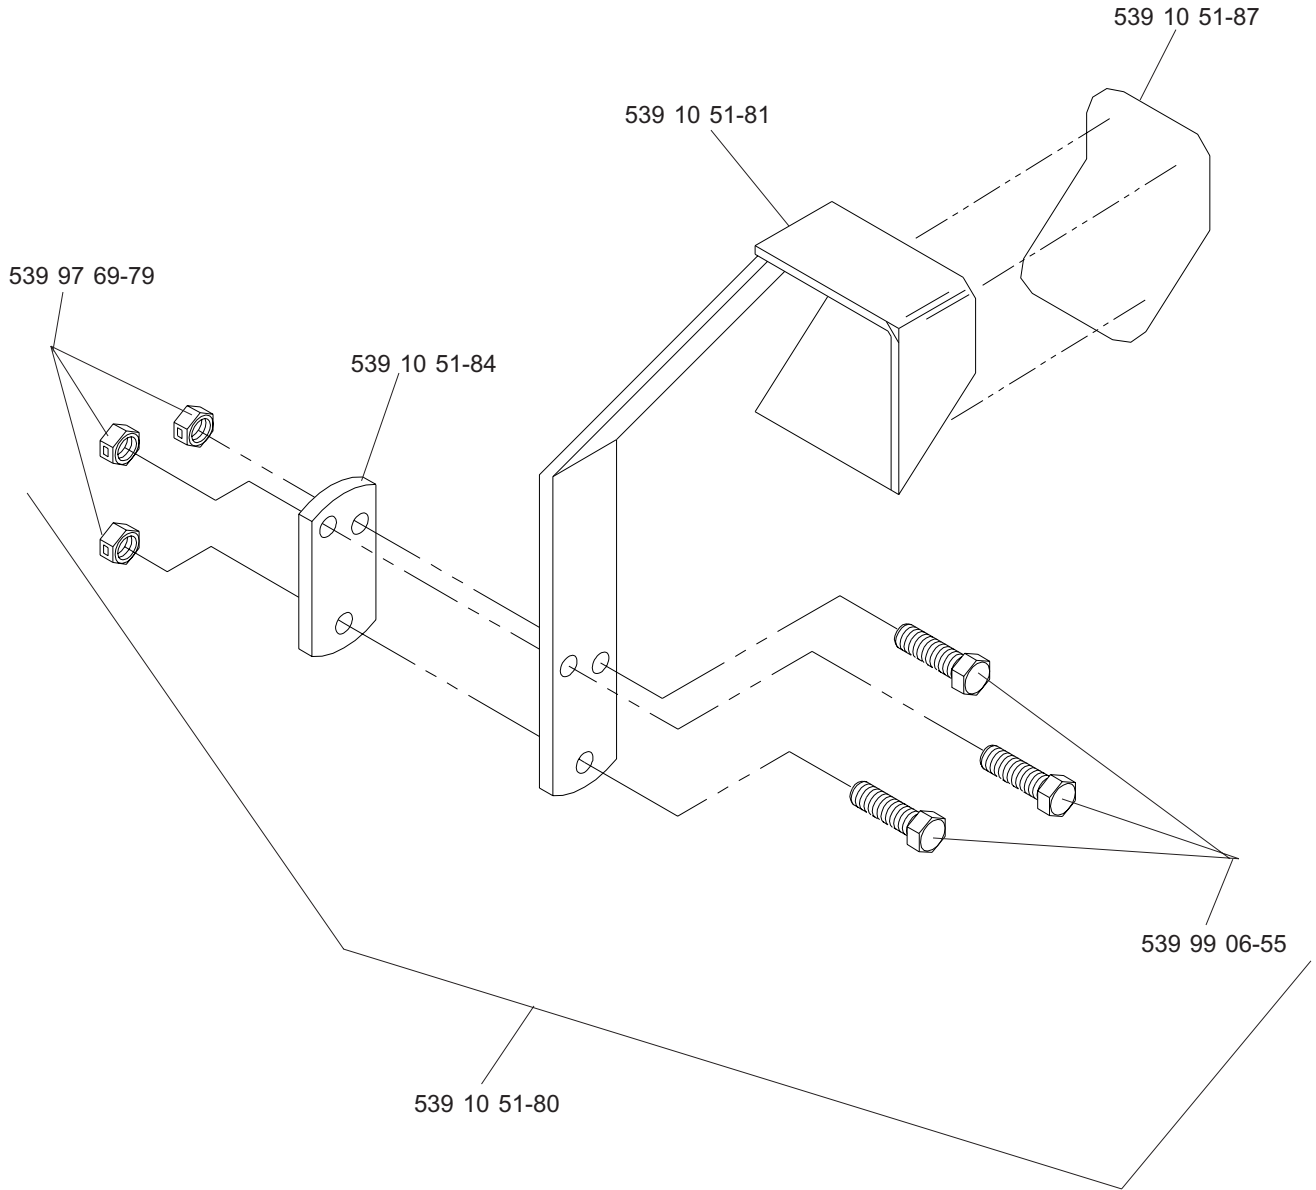

DECK LIFT ASSEMBLY

WIRING ASSEMBLY

DECALS

539 10 26-70 DECAL, FUEL VALVE (NOT SHOWN)

LIFT PEDAL MAY BE OPTIONAL

ROPS