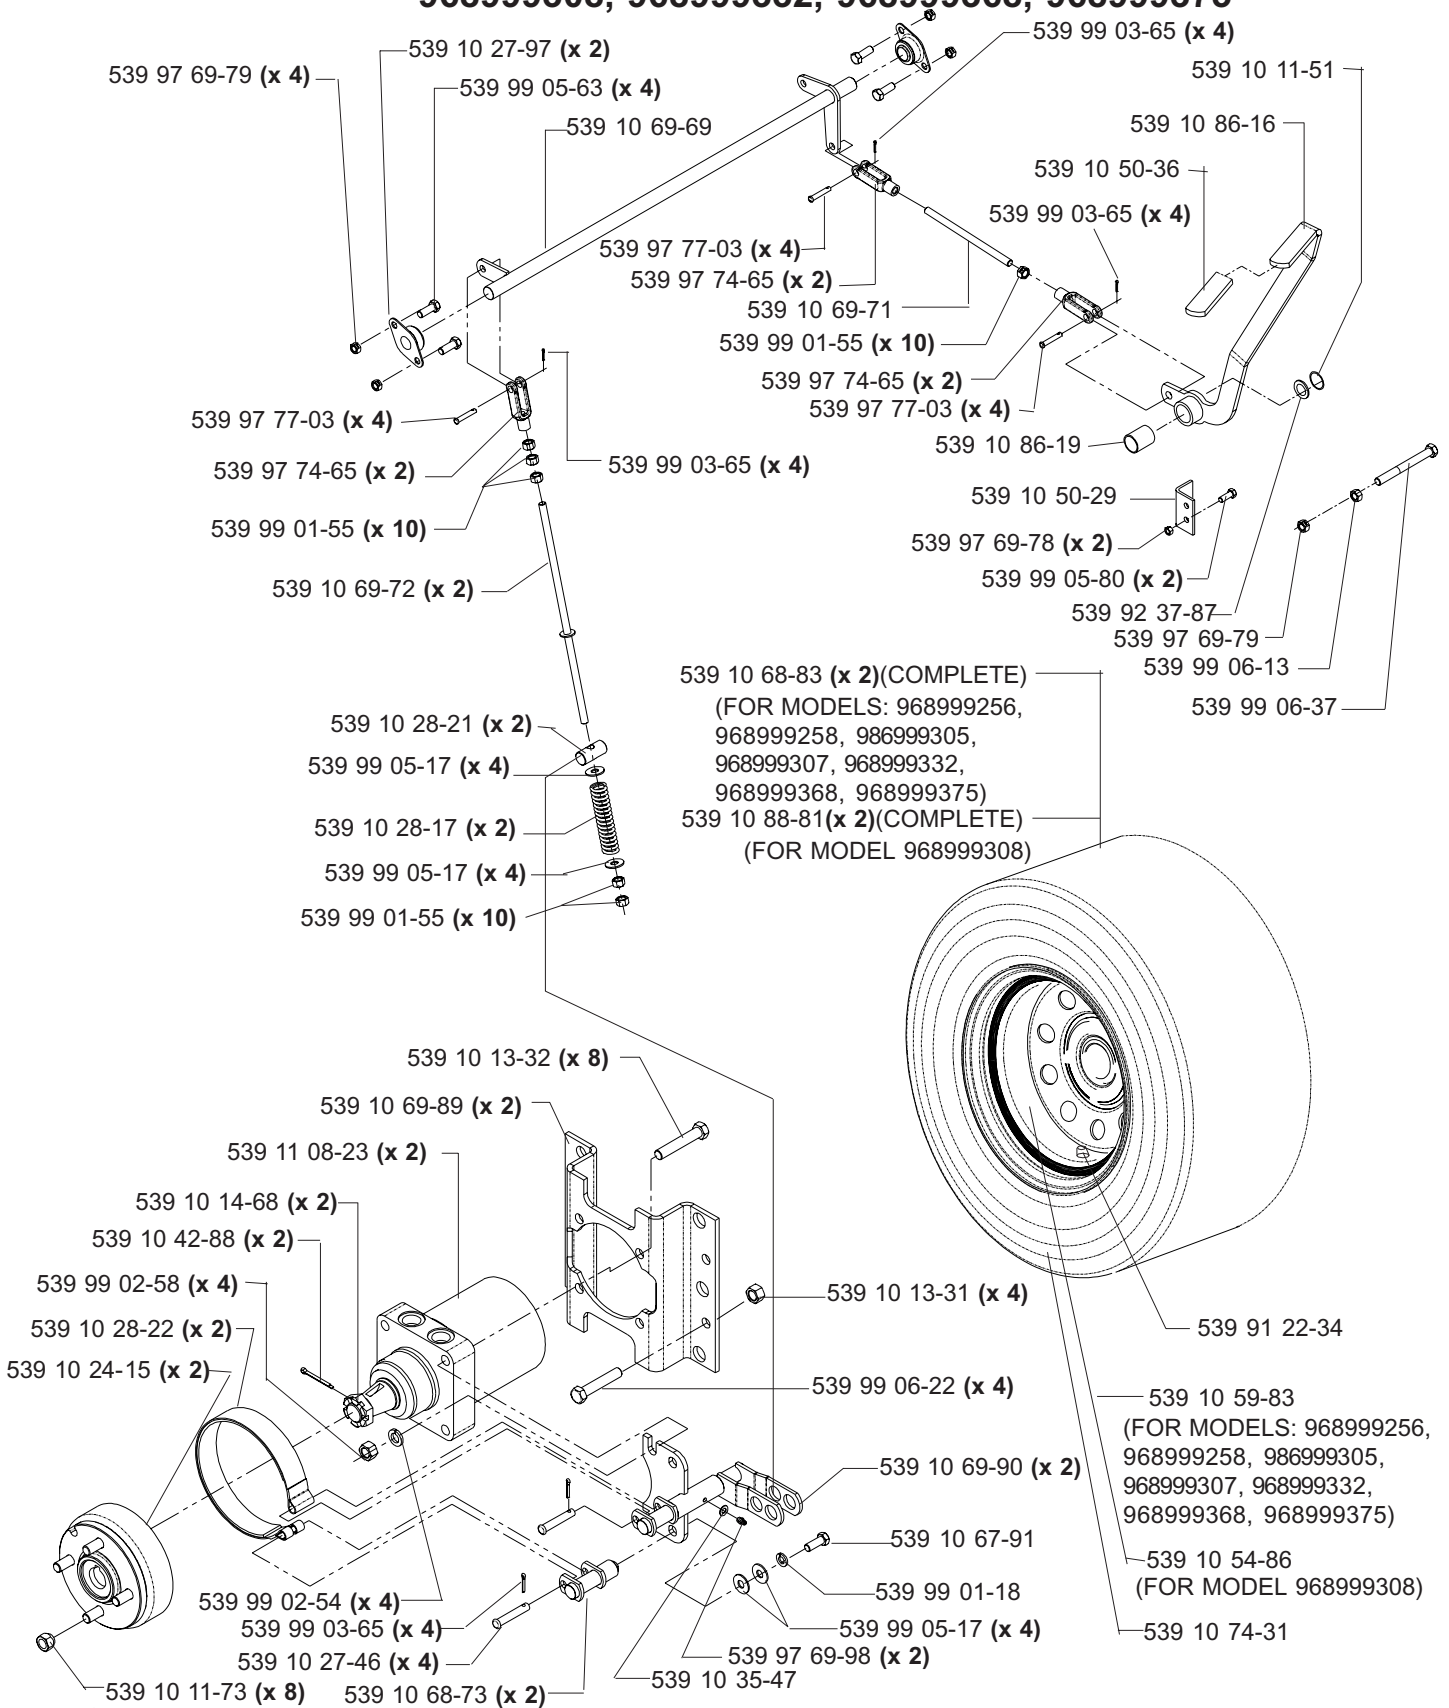

HYDRAULIC ASSEMBLY (TL)

**MODELS: 968999256, 968999258, 968999305, 968999307,
968999308, 968999332, 968999368, 968999375**

MAIN FRAME ASSEMBLY

MAIN FRAME ASSEMBLY

NOT SHOWN:

- 539 11 26-54 FLOOR PAN PAD, MODEL 968999307 ONLY
- 539 11 26-55 FOOT REST PAD, MODEL 968999307 ONLY

SEAT ASSEMBLY

MODELS: 968999256, 968999258, 968999305,
968999308, 968999332, 968999368

539 11 10-26 1 SEAT BELT (NOT SHOWN)
539 10 87-45 1 SWITCH/SNAP MOUNT KIT (NOT SHOWN)

KOHLER 23 HP ENGINE ASSEMBLY

MODEL: 968999258

MOTION CONTROL ASSEMBLY

PARK BRAKE ASSEMBLY (TL)

**MODELS: 968999256, 968999258, 968999305, 968999307,
968999308, 968999332, 968999368, 968999375**

CASTER ARM

**MODELS: 968999254, 968999255, 968999256, 968999258, 968999304,
968999305, 968999307, 968999332, 968999368, 968999375,
968999356**