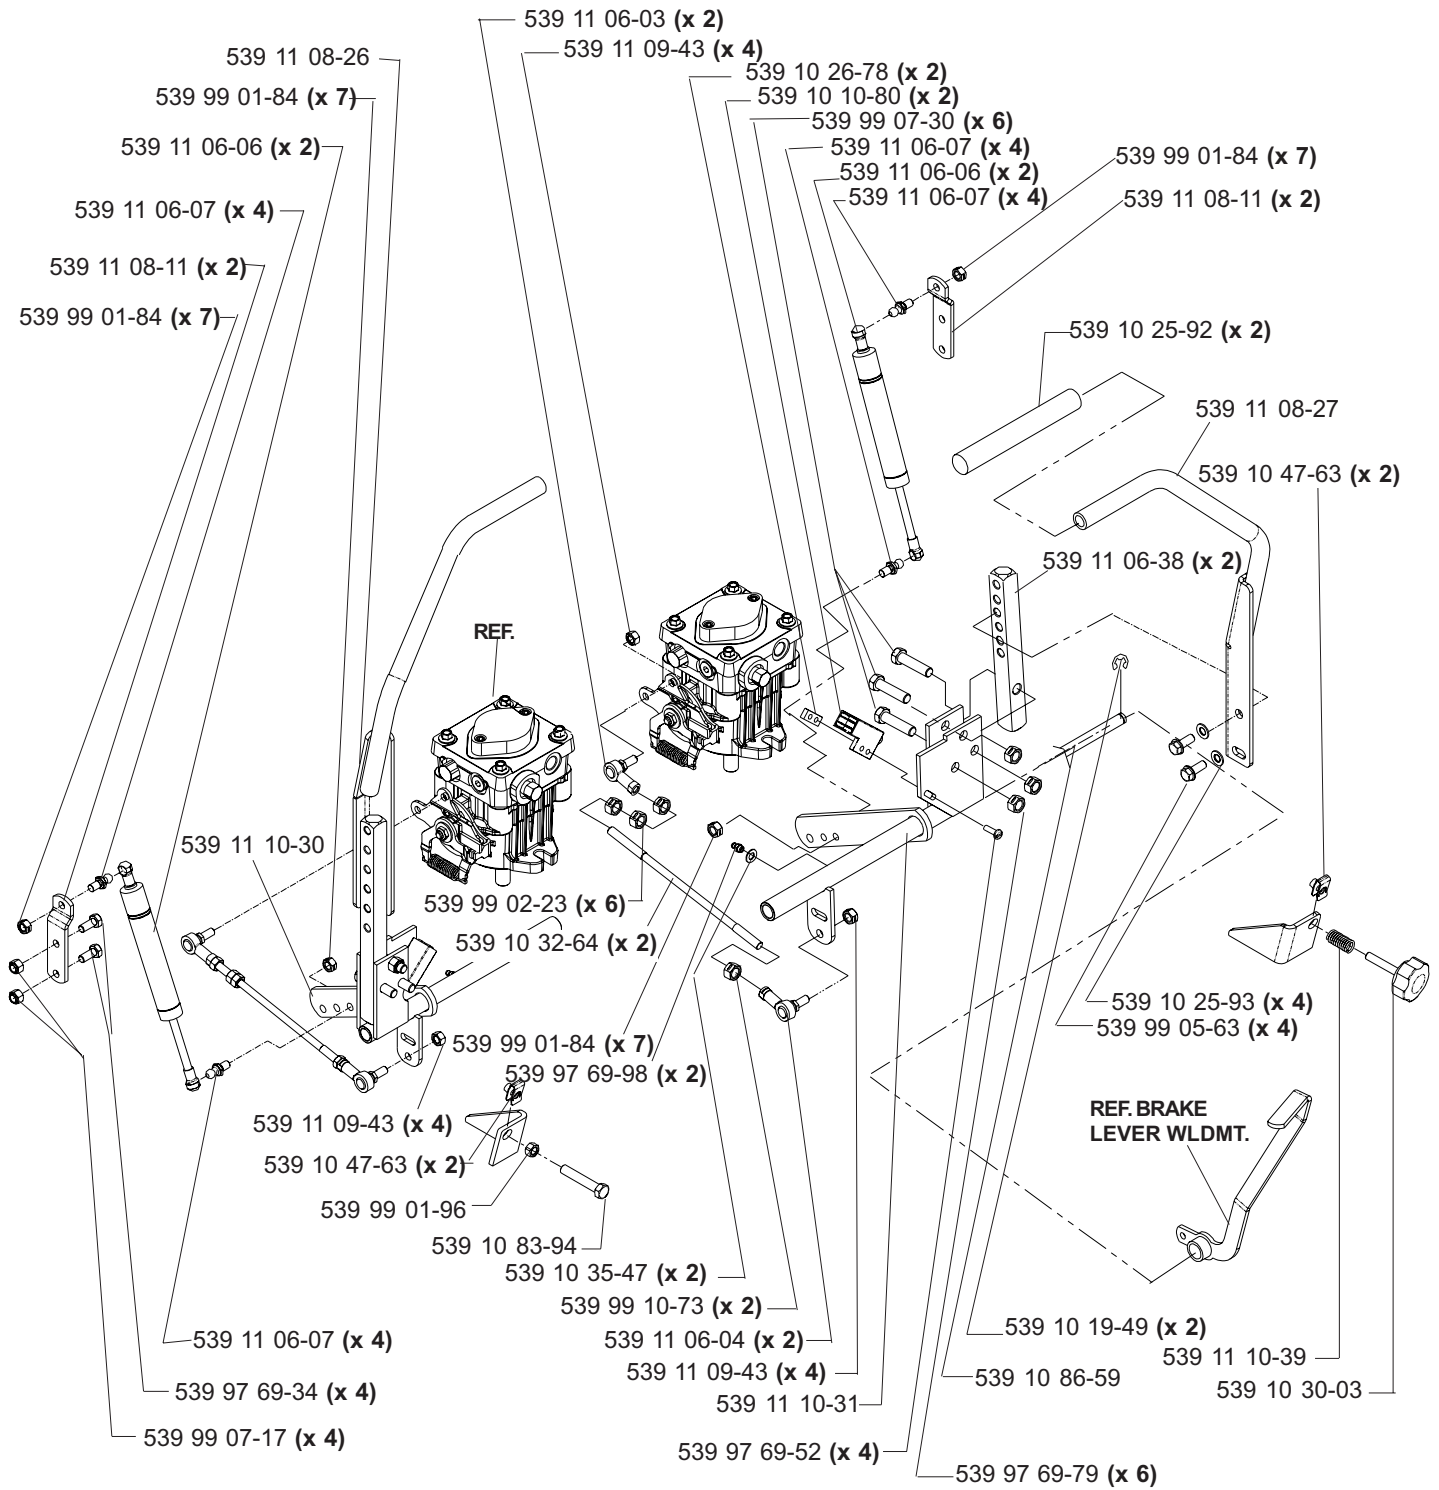

HYDRAULIC ASSEMBLY (TL)

**MODELS: 968999256, 968999258, 968999305, 968999307,
968999308, 968999332, 968999368, 968999375**

MAIN FRAME ASSEMBLY

MAIN FRAME ASSEMBLY

NOT SHOWN:

- 539 11 26-54 FLOOR PAN PAD, MODEL 968999307 ONLY
- 539 11 26-55 FOOT REST PAD, MODEL 968999307 ONLY

SEAT ASSEMBLY

MODELS: 968999256, 968999258, 968999305,
968999308, 968999332, 968999368

539 11 10-26 1 SEAT BELT (NOT SHOWN)
539 10 87-45 1 SWITCH/SNAP MOUNT KIT (NOT SHOWN)

KOHLER 23 HP ENGINE ASSEMBLY

MODEL: 968999258

MOTION CONTROL ASSEMBLY

PARK BRAKE ASSEMBLY (TL)

**MODELS: 968999256, 968999258, 968999305, 968999307,
968999308, 968999332, 968999368, 968999375**

CASTER ARM

**MODELS: 968999254, 968999255, 968999256, 968999258, 968999304,
968999305, 968999307, 968999332, 968999368, 968999375,
968999356**

42" DECK ASSEMBLY

42" DECK ASSEMBLY

48" DECK ASSEMBLY

48" DECK ASSEMBLY

52" DECK ASSEMBLY

52" DECK ASSEMBLY

61" DECK ASSEMBLY

61" DECK ASSEMBLY