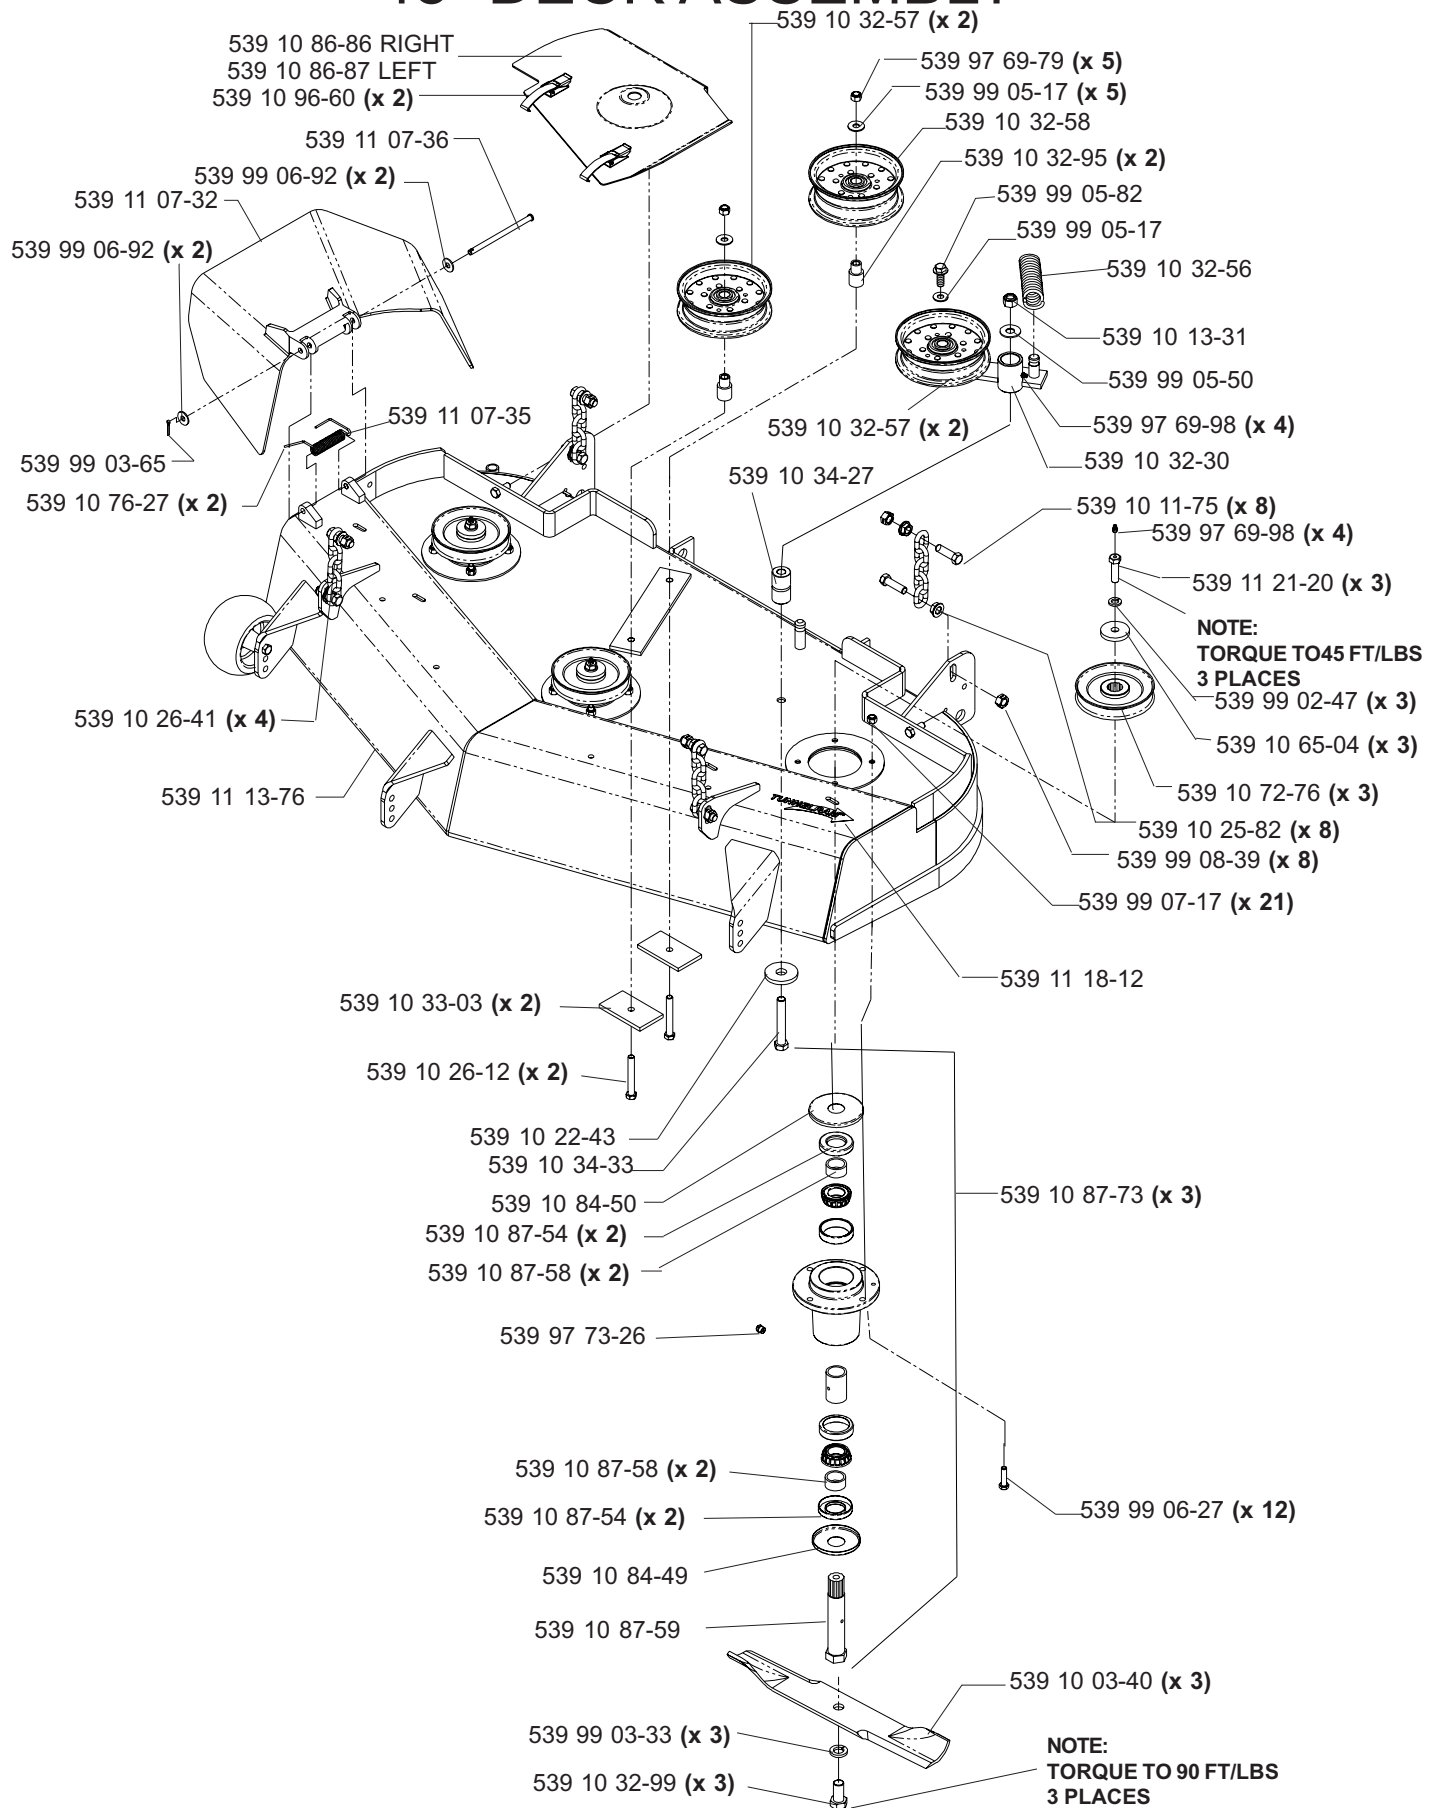

HYDRAULIC ASSEMBLY (TL)

**MODELS: 968999256, 968999258, 968999305, 968999307,
968999308, 968999332, 968999368, 968999375**

MAIN FRAME ASSEMBLY

MAIN FRAME ASSEMBLY

NOT SHOWN:

- 539 11 26-54 FLOOR PAN PAD, MODEL 968999307 ONLY
- 539 11 26-55 FOOT REST PAD, MODEL 968999307 ONLY

SEAT ASSEMBLY

MODELS: 968999256, 968999258, 968999305,
968999308, 968999332, 968999368

539 11 10-26 1 SEAT BELT (NOT SHOWN)
539 10 87-45 1 SWITCH/SNAP MOUNT KIT (NOT SHOWN)

KOHLER 23 HP ENGINE ASSEMBLY

MODEL: 968999258

MOTION CONTROL ASSEMBLY

PARK BRAKE ASSEMBLY (TL)

**MODELS: 968999256, 968999258, 968999305, 968999307,
968999308, 968999332, 968999368, 968999375**

CASTER ARM

**MODELS: 968999254, 968999255, 968999256, 968999258, 968999304,
968999305, 968999307, 968999332, 968999368, 968999375,
968999356**

42" DECK ASSEMBLY

42" DECK ASSEMBLY

48" DECK ASSEMBLY

48" DECK ASSEMBLY

52" DECK ASSEMBLY

52" DECK ASSEMBLY

61" DECK ASSEMBLY

61" DECK ASSEMBLY