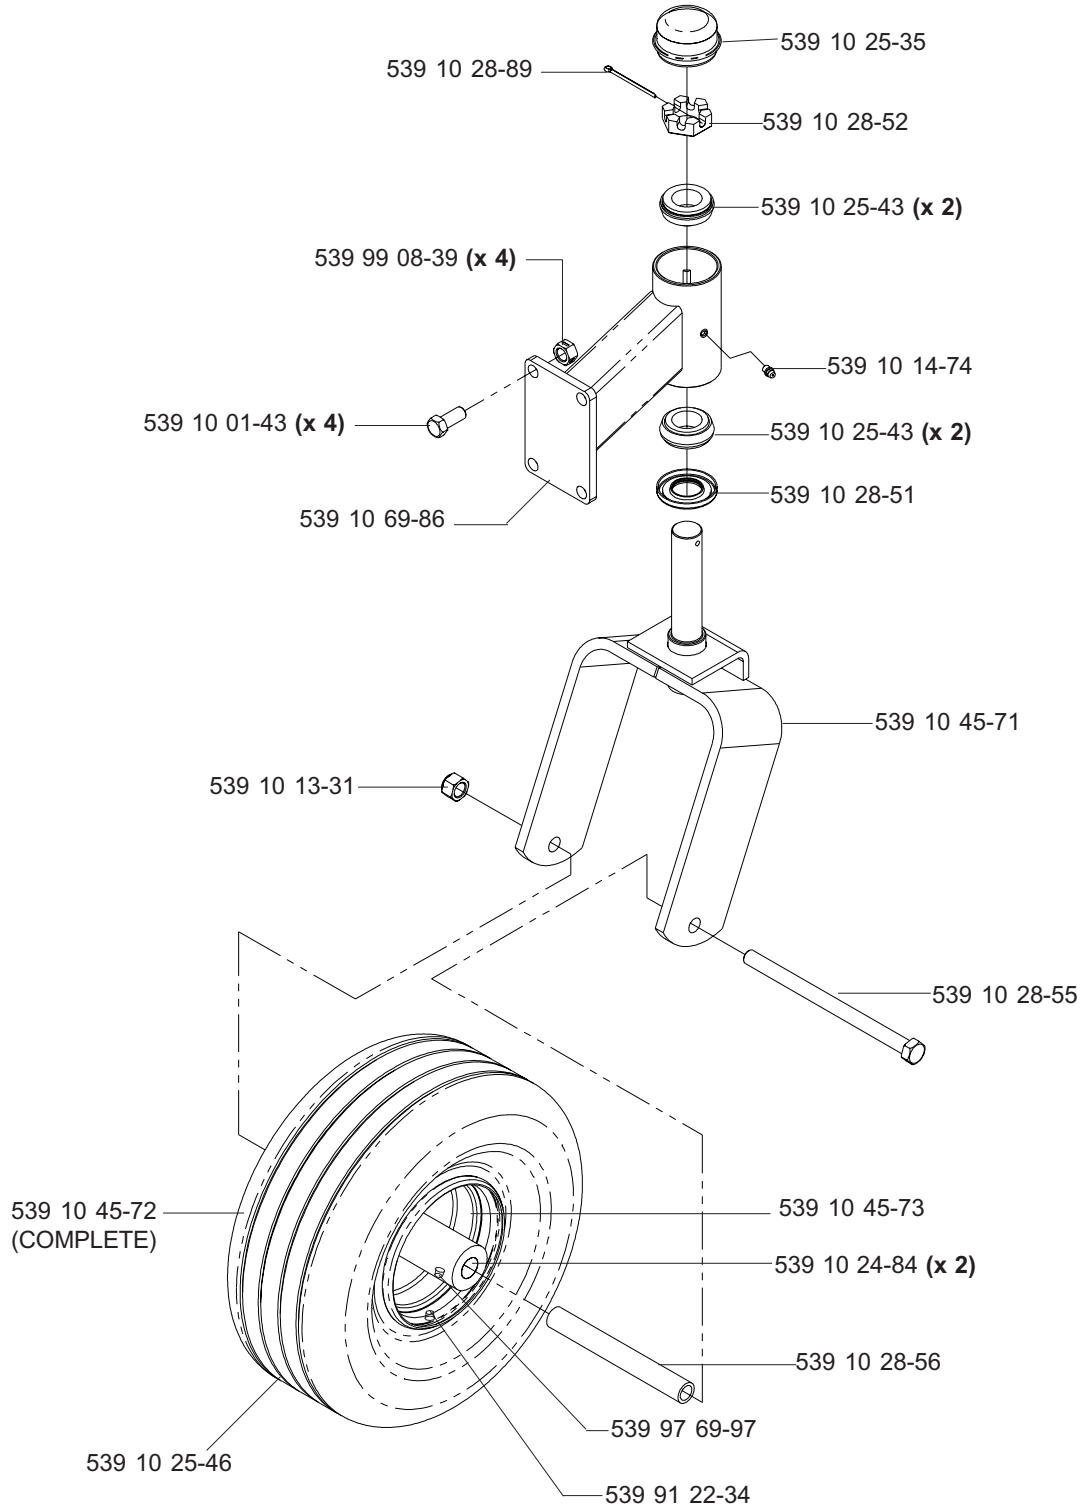

HYDRAULIC ASSEMBLY (TL)

**MODELS: 968999256, 968999258, 968999305, 968999307,
968999308, 968999332, 968999368, 968999375**

MAIN FRAME ASSEMBLY

MAIN FRAME ASSEMBLY

NOT SHOWN:

- 539 11 26-54 FLOOR PAN PAD, MODEL 968999307 ONLY
- 539 11 26-55 FOOT REST PAD, MODEL 968999307 ONLY

SEAT ASSEMBLY

MODELS: 968999256, 968999258, 968999305,
968999308, 968999332, 968999368

539 11 10-26 1 SEAT BELT (NOT SHOWN)
539 10 87-45 1 SWITCH/SNAP MOUNT KIT (NOT SHOWN)

KOHLER 23 HP ENGINE ASSEMBLY

MODEL: 968999258

MOTION CONTROL ASSEMBLY

PARK BRAKE ASSEMBLY (TL)

**MODELS: 968999256, 968999258, 968999305, 968999307,
968999308, 968999332, 968999368, 968999375**

CASTER ARM

**MODELS: 968999254, 968999255, 968999256, 968999258, 968999304,
968999305, 968999307, 968999332, 968999368, 968999375,
968999356**

42" DECK ASSEMBLY

42" DECK ASSEMBLY

48" DECK ASSEMBLY

48" DECK ASSEMBLY

52" DECK ASSEMBLY

52" DECK ASSEMBLY

61" DECK ASSEMBLY

61" DECK ASSEMBLY