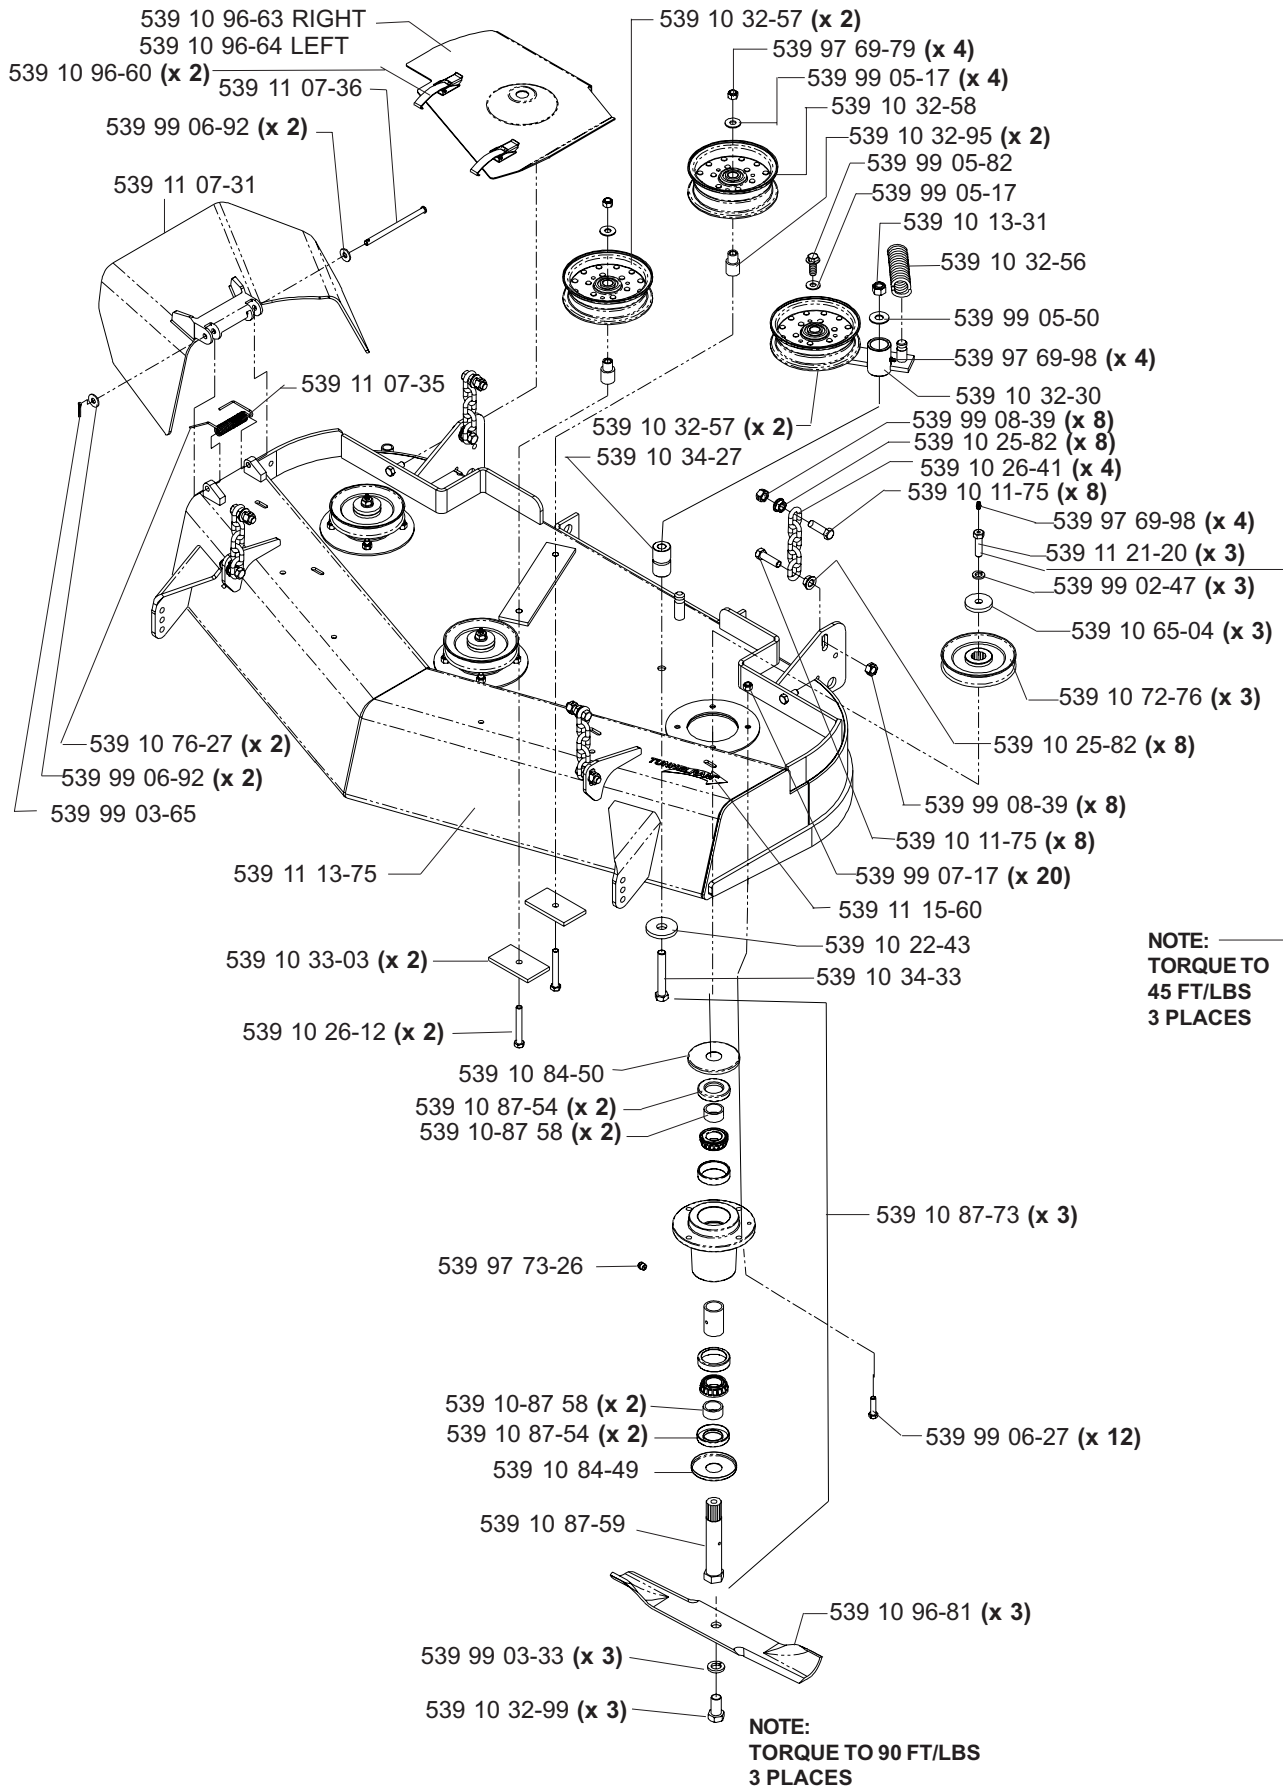

HYDRAULIC ASSEMBLY (TL)

**MODELS: 968999256, 968999258, 968999305, 968999307,
968999308, 968999332, 968999368, 968999375**

MAIN FRAME ASSEMBLY

MAIN FRAME ASSEMBLY

NOT SHOWN:

- 539 11 26-54 FLOOR PAN PAD, MODEL 968999307 ONLY
- 539 11 26-55 FOOT REST PAD, MODEL 968999307 ONLY

SEAT ASSEMBLY

MODELS: 968999256, 968999258, 968999305,
968999308, 968999332, 968999368

539 11 10-26 1 SEAT BELT (NOT SHOWN)
539 10 87-45 1 SWITCH/SNAP MOUNT KIT (NOT SHOWN)

KOHLER 23 HP ENGINE ASSEMBLY

MODEL: 968999258

MOTION CONTROL ASSEMBLY

PARK BRAKE ASSEMBLY (TL)

**MODELS: 968999256, 968999258, 968999305, 968999307,
968999308, 968999332, 968999368, 968999375**

CASTER ARM

**MODELS: 968999254, 968999255, 968999256, 968999258, 968999304,
968999305, 968999307, 968999332, 968999368, 968999375,
968999356**

42" DECK ASSEMBLY

42" DECK ASSEMBLY

48" DECK ASSEMBLY

48" DECK ASSEMBLY

52" DECK ASSEMBLY

52" DECK ASSEMBLY

61" DECK ASSEMBLY

61" DECK ASSEMBLY