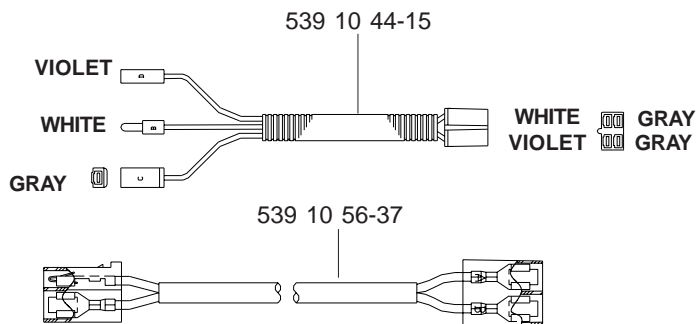

KAWASAKI ENGINE ASSEMBLY

MODELS: 968999256, 968999257, 968999259