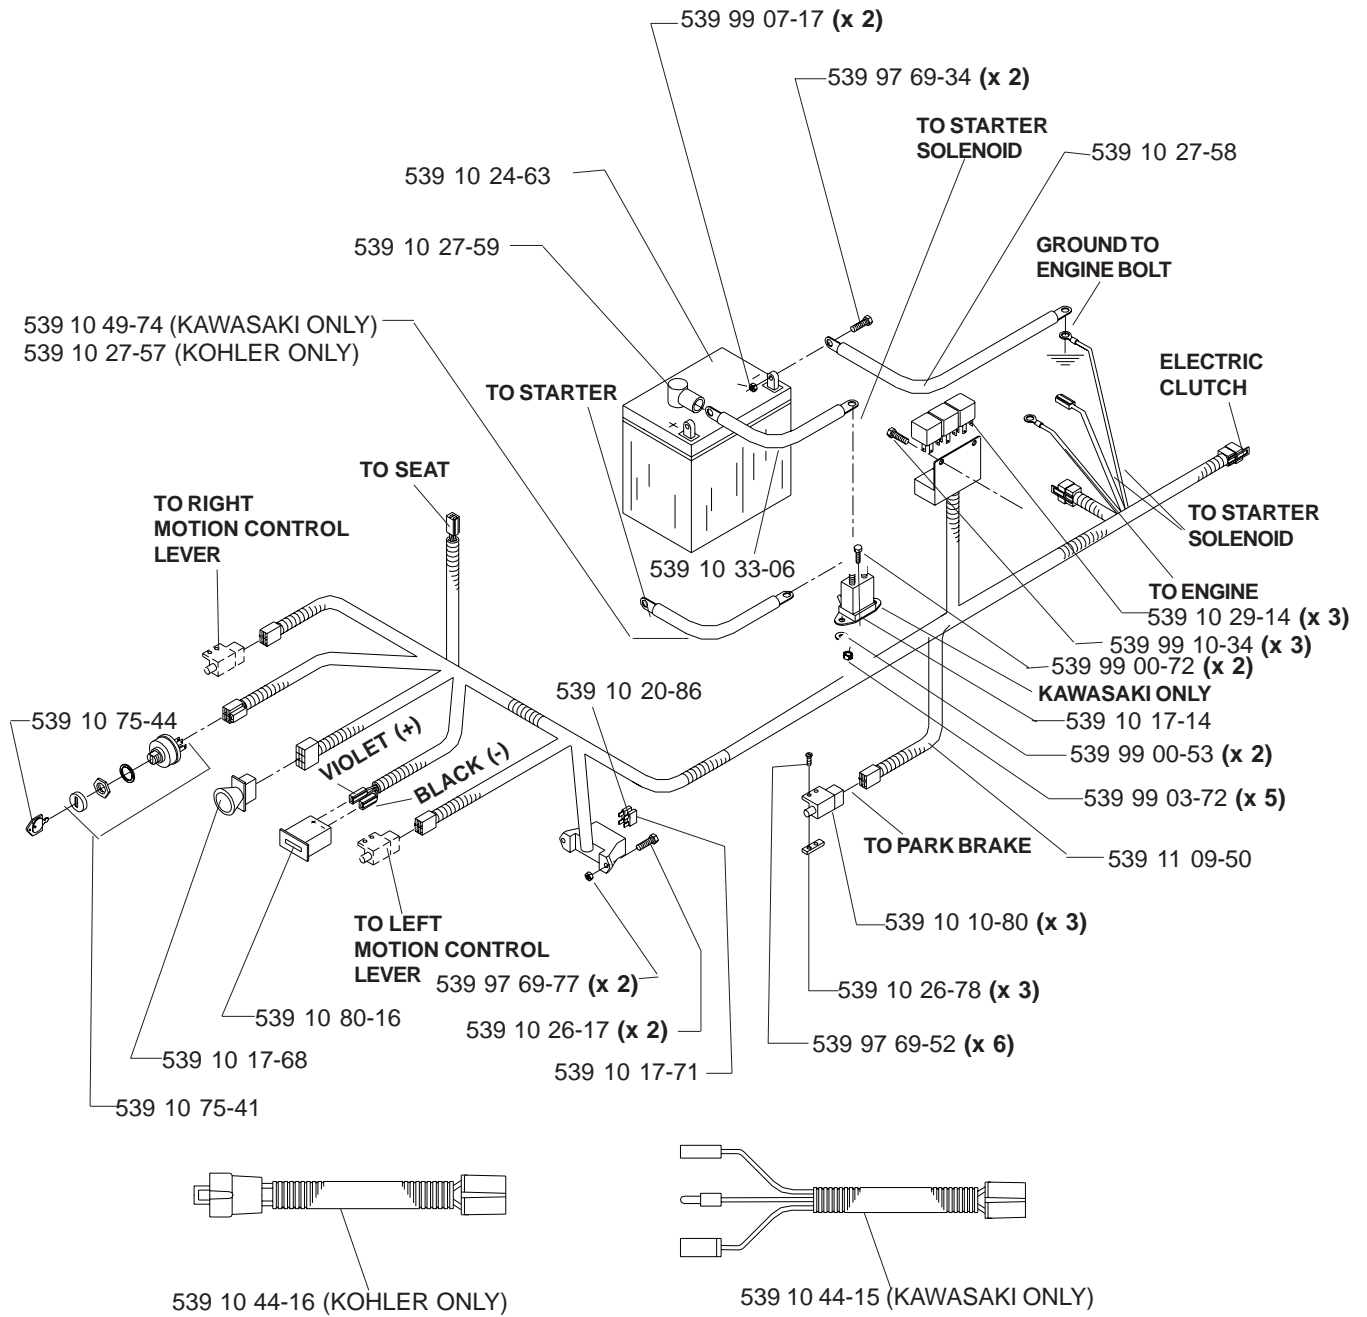

WIRING ASSEMBLY