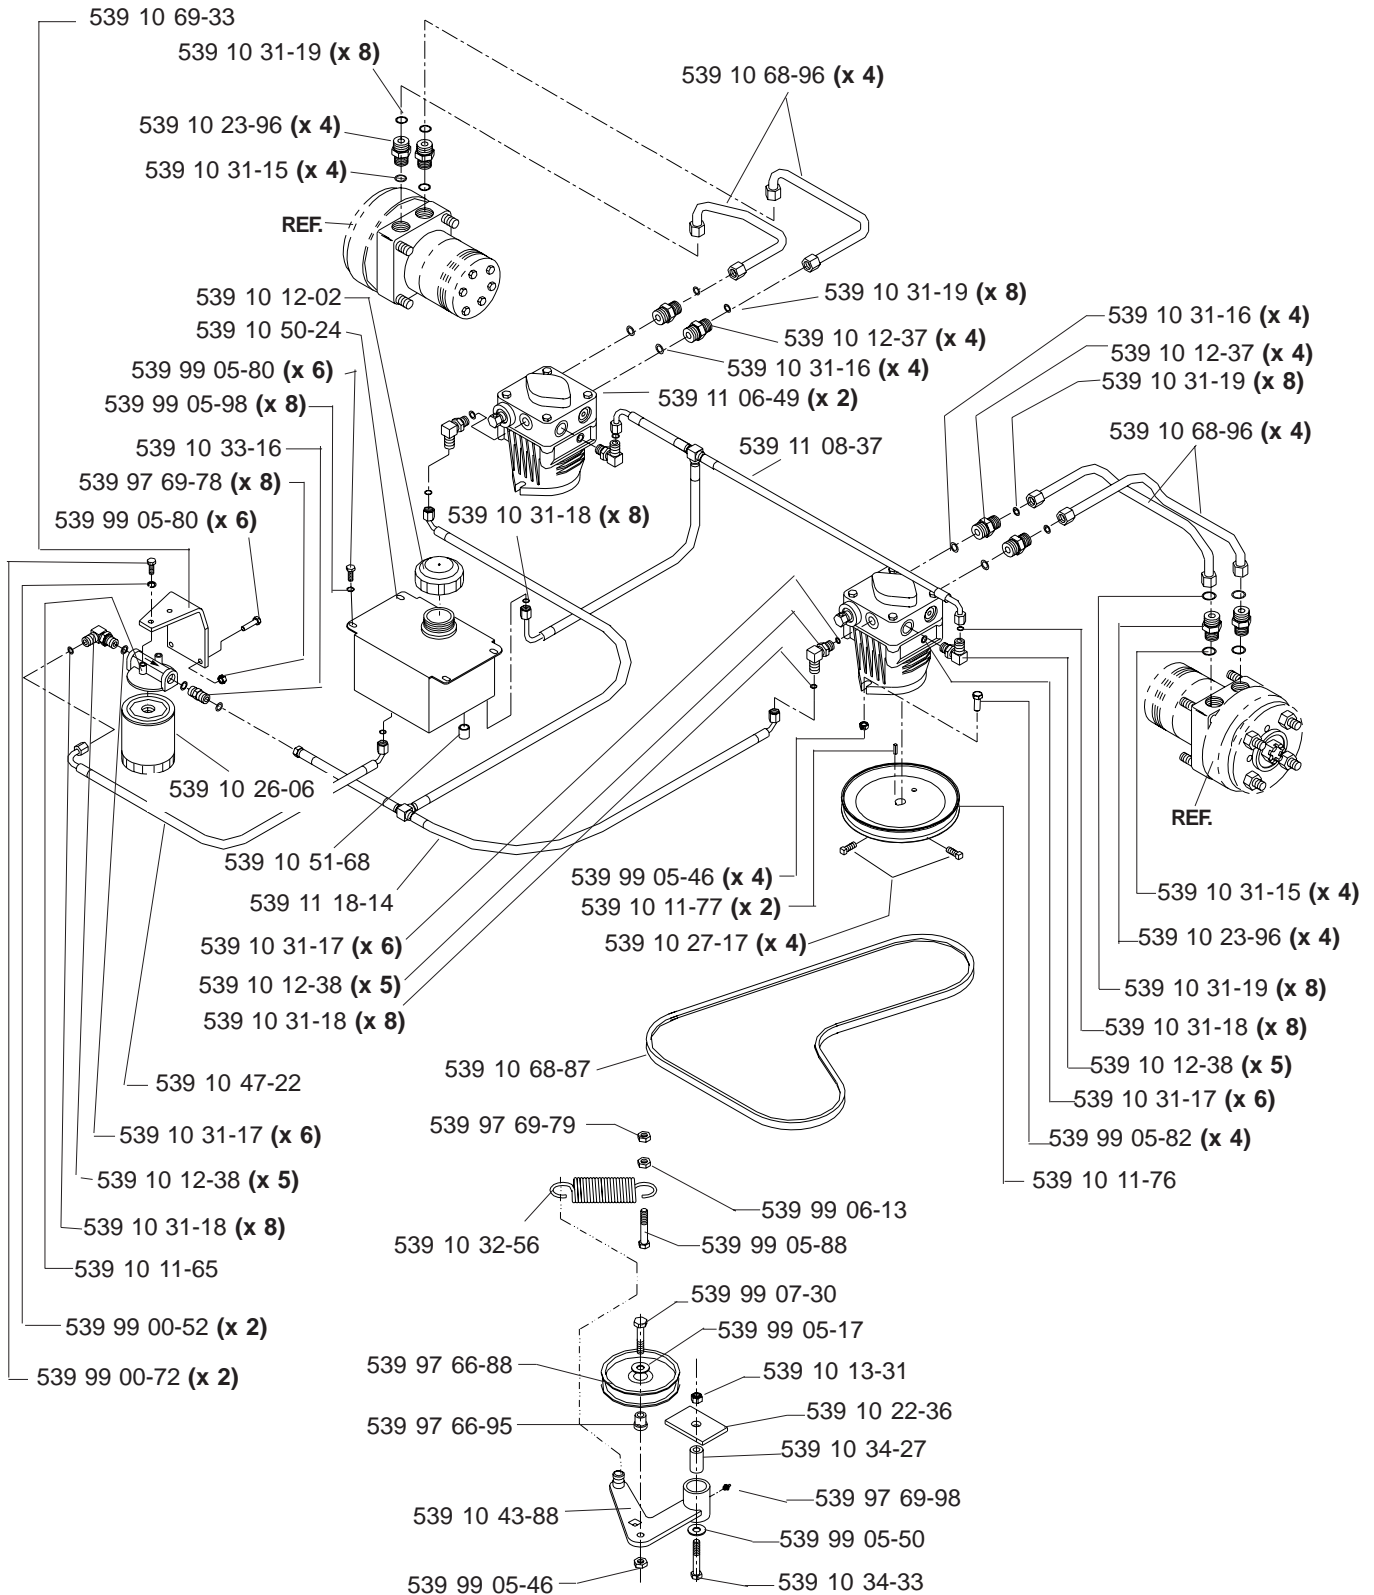

# HYDRAULIC ASSEMBLY (TL)

MODELS: 968999256, 968999257, 968999258, 9689992259

# 52" DECK ASSEMBLY

# DECALS

539 10 26-70 DECAL, FUEL VALVE (NOT SHOWN)