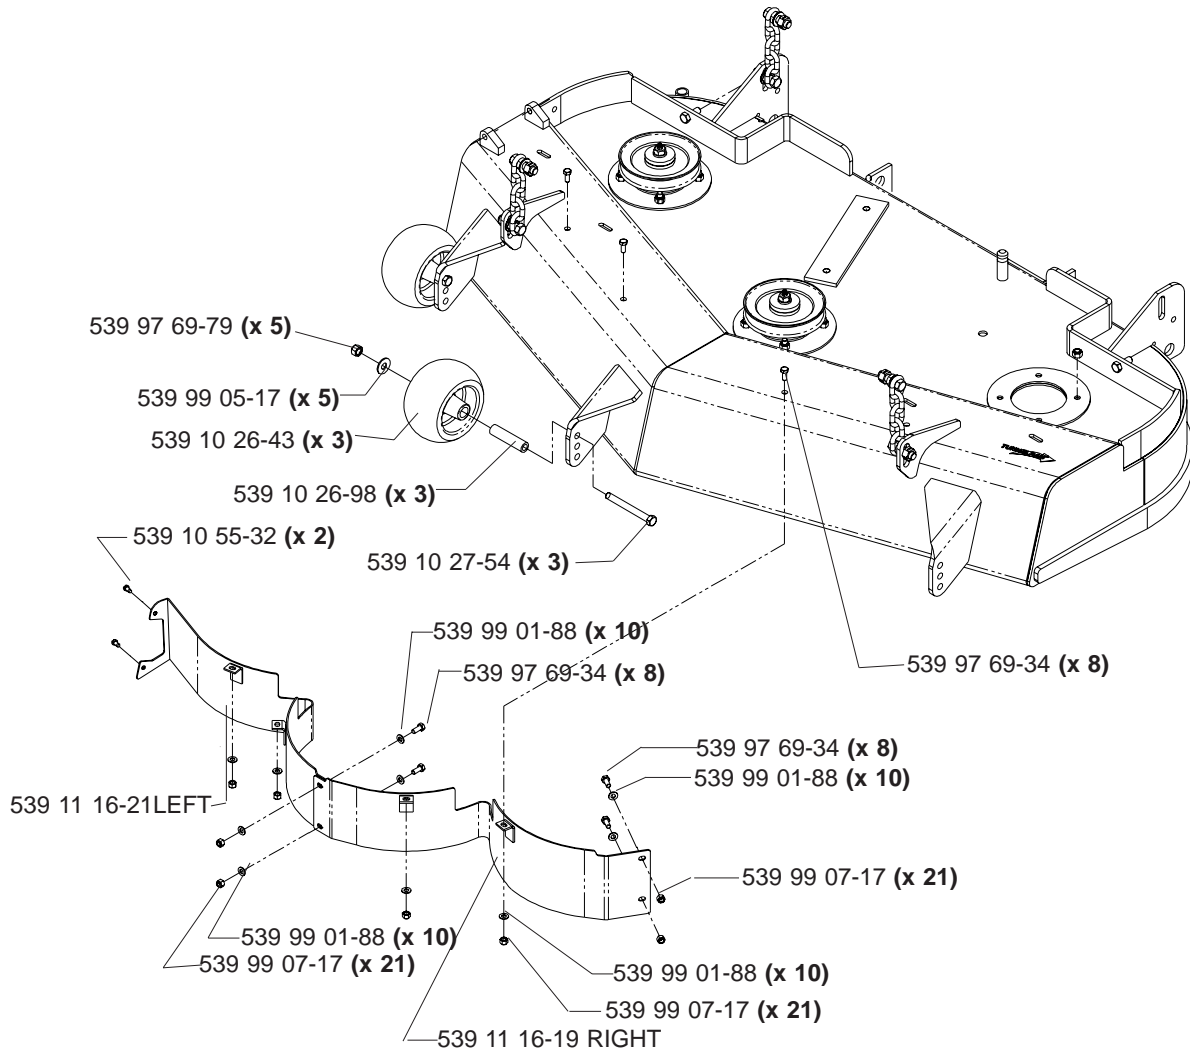

48" DECK ASSEMBLY