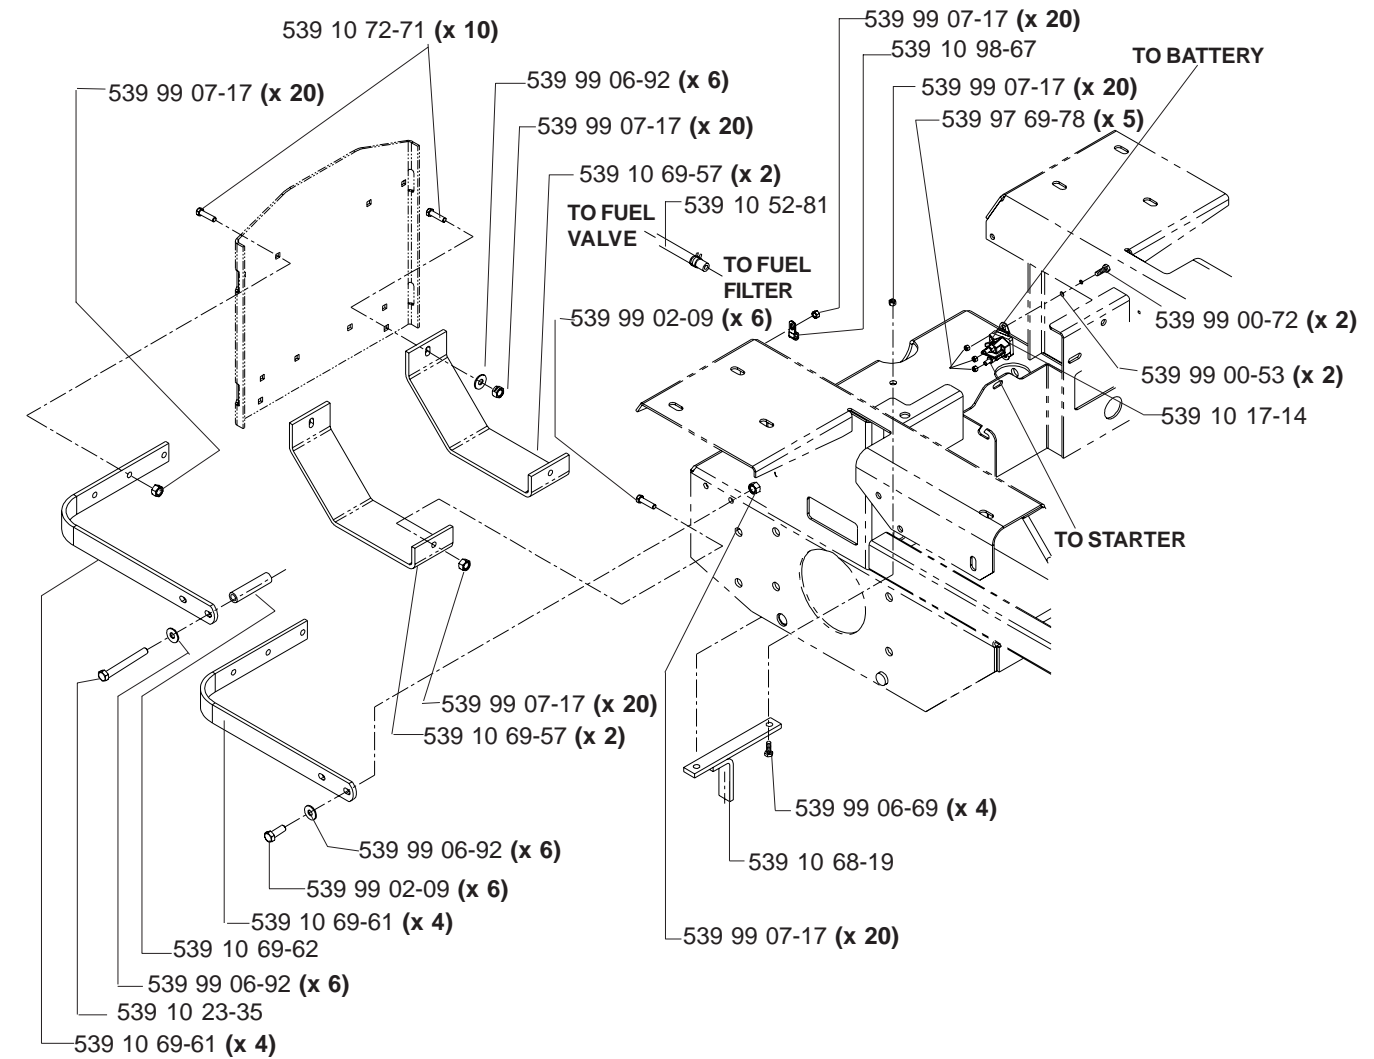

KAWASAKI ENGINE ASSEMBLY

MODELS: 968999256, 968999257, 968999259