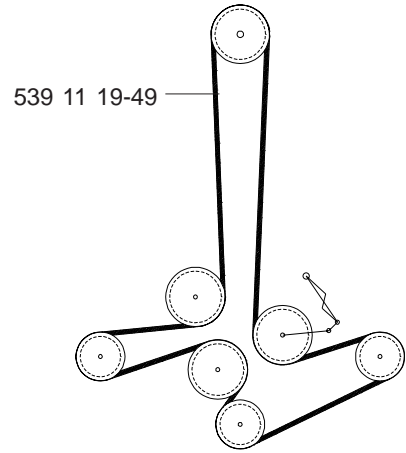

48" DECK ASSEMBLY