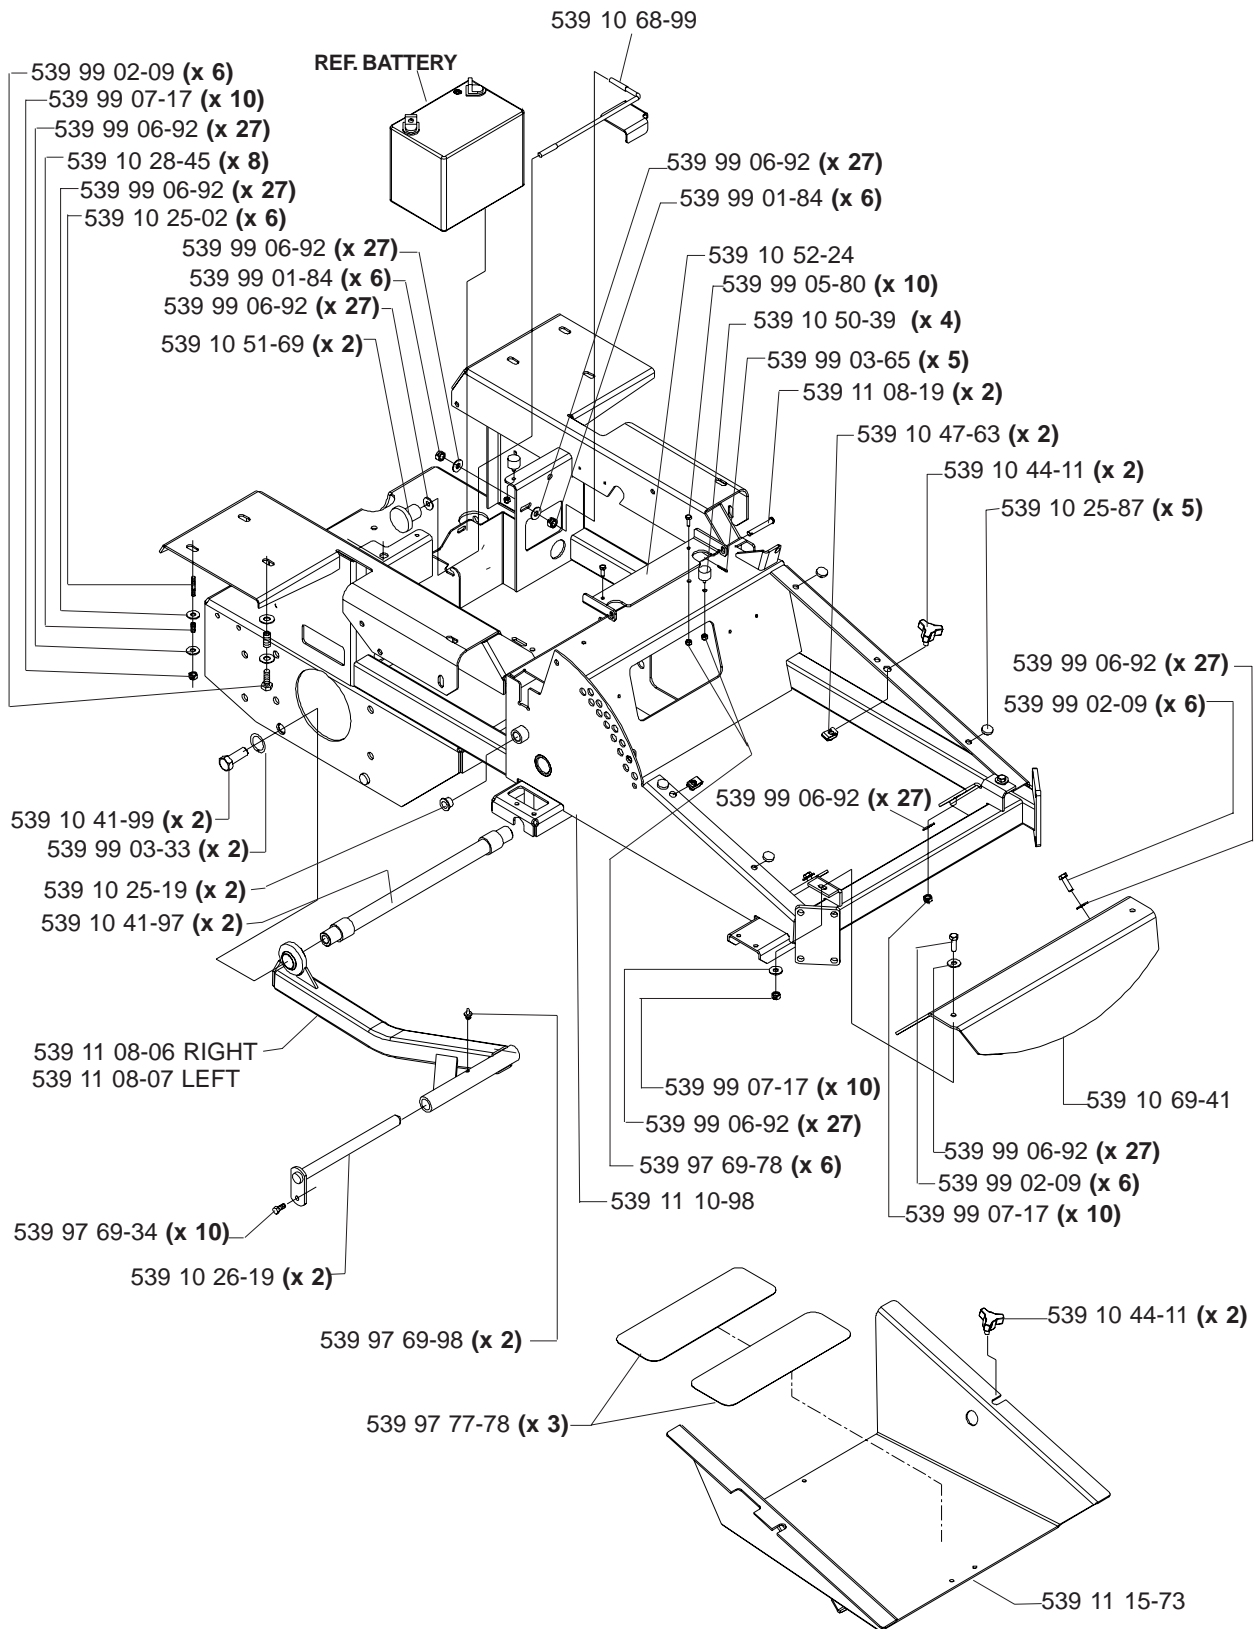

# HYDRAULIC ASSEMBLY (TL)

MODELS: 968999256, 968999257, 968999258, 9689992259

# MAIN FRAME ASSEMBLY