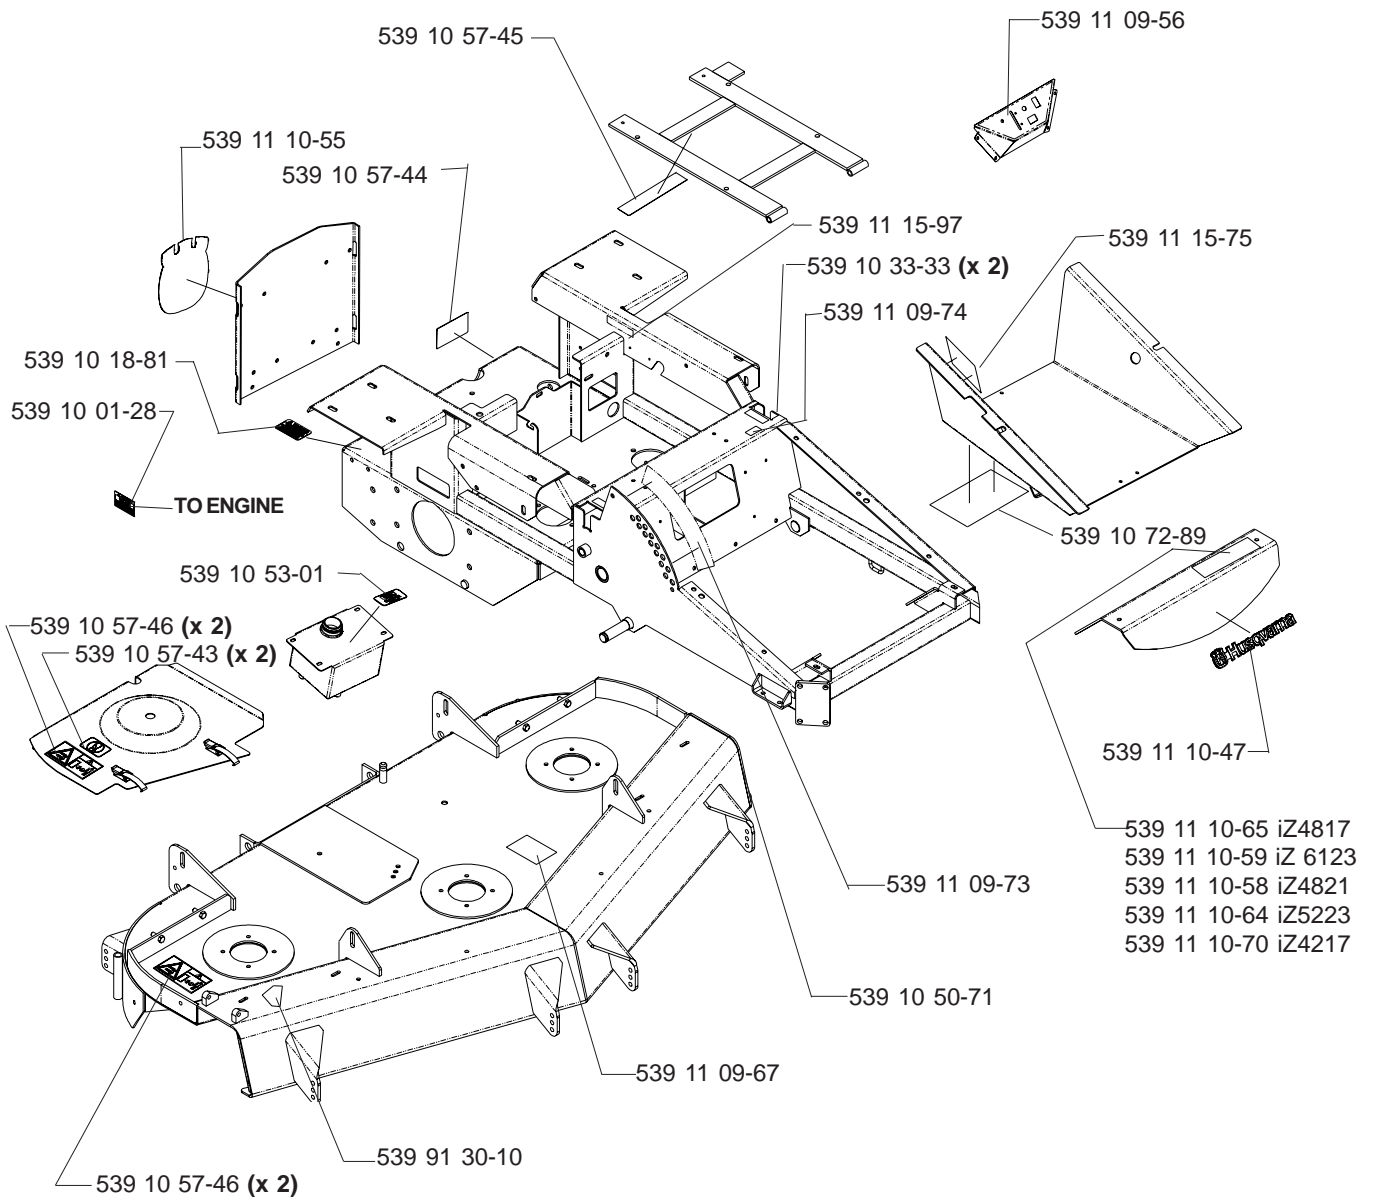

DECALS

539 10 26-70 DECAL, FUEL VALVE (NOT SHOWN)