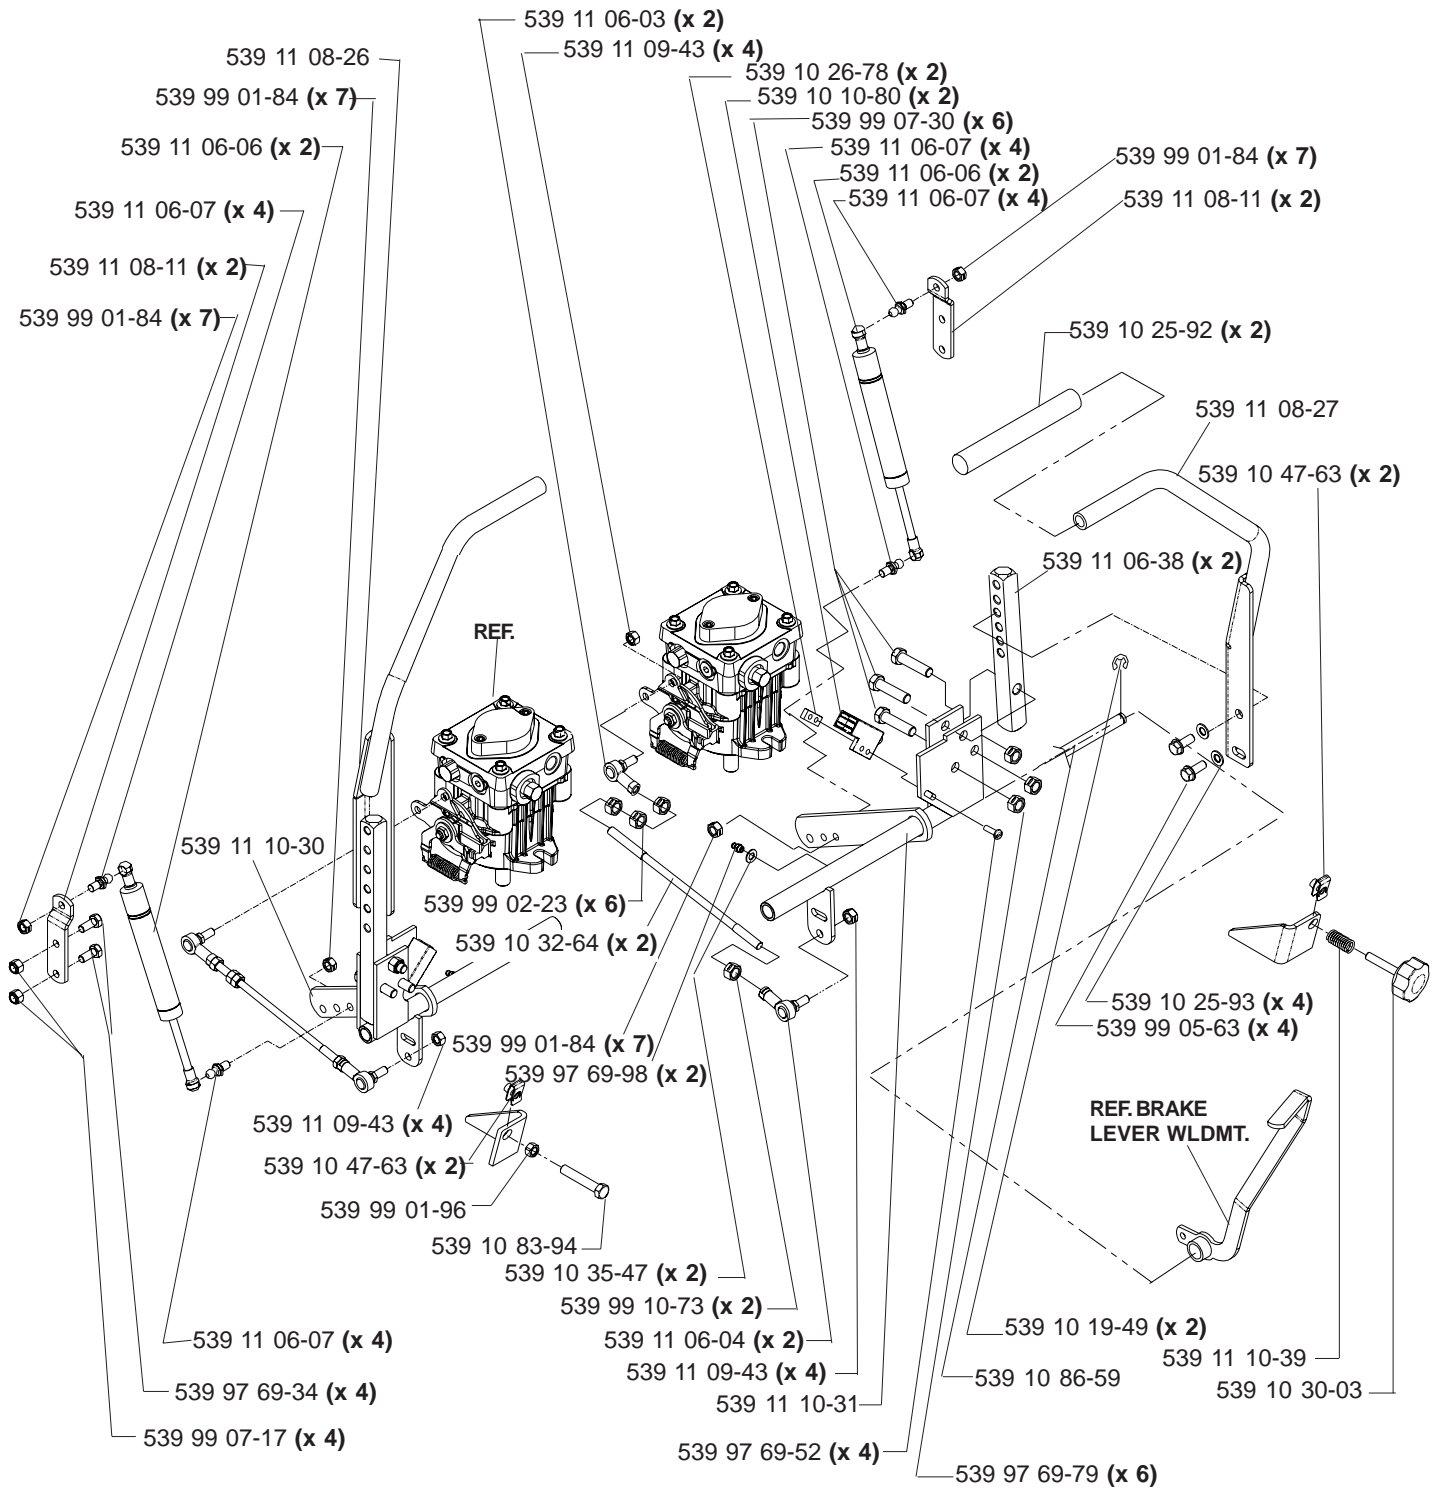

MOTION CONTROL ASSEMBLY