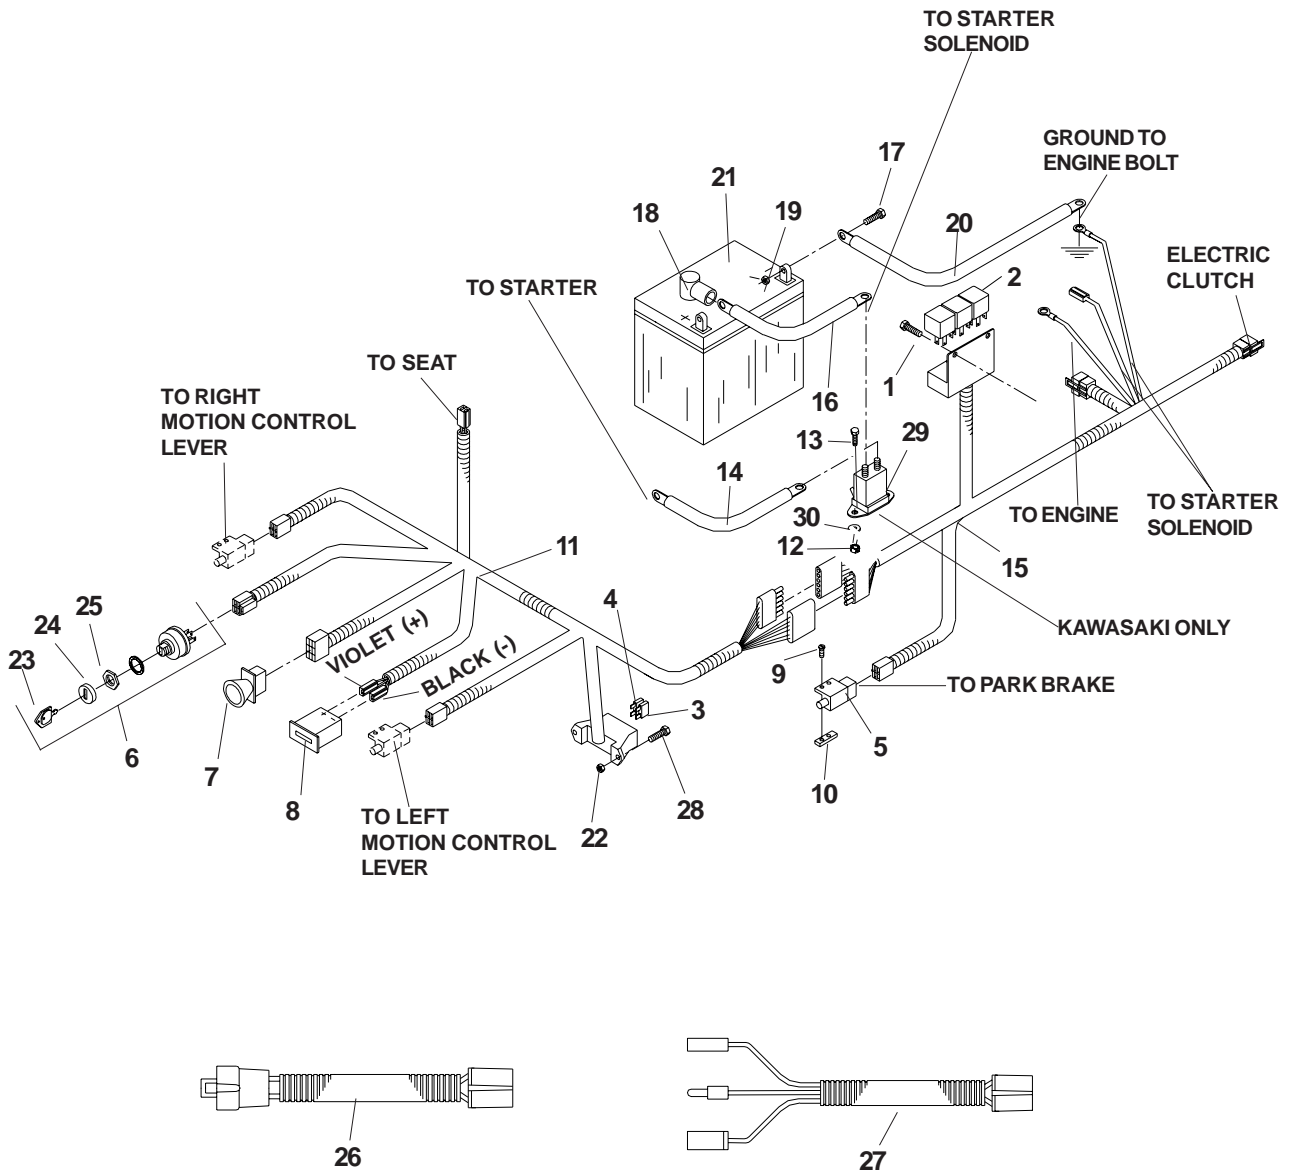

WIRING ASSEMBLY

WIRING ASSEMBY

ITEM	PART NO.	QTY.	DESCRIPTION
1.	539991034	3	#10 X 1/2 SELF TAPPING
2.	539102914	3	RELAY
3.	539101771	1	7.5 AMP 32 VOLT ATO FUSE
4.	539102086	1	20 AMP 32 VOLT ATO FUSE
5.	539101080	3	INTERLOCK SWITCH
6.	539101770	1	IGNITION SWITCH (INCLUDES WASHER, NUT, & STD. KEY) (DOES NOT INCLUDE ITEMS 23, 24)
7.	539101768	1	BLADE SWITCH
8.	539108016	1	HOUR METER
9.	539976952	6	#10-24 X 5/8
10.	539102678	3	TAPPED PLATE
11.	539104414	1	HARNESS, CONSOLE
12.	539990372	5	NUT 1/4C CENTERLOCK
13.	539990072	2	HCS 1/4C X 5/8 (KAWASAKI ONLY)
14.	539104974	1	CABLE POSITIVE (KAWASAKI ONLY)
15.	539104964	1	HARNESS, FRAME
16.	539103306	1	CABLE POSITIVE, LONG
17.	539976934	2	HCS 5/16C X 3/4
18.	539102759	1	INSULATOR
19.	539990184	2	NUT 5/16C CENTERLOCK
20.	539102758	1	CABLE NEG.
21.	539102463	1	BATTERY
22.	539976977	2	NUT #10, NYLOC
23.	539104812	1	KEY, PADDED
24.	539103178	1	COVER
25.	539103177	1	NUT
26.	539104416	1	PIGTAIL FOR ENG. WIRING (KOHLEK ONLY)
27.	539104415	1	PIGTAIL FOR ENG. WIRING (KAWASAKI ONLY)
28.	539102617	2	SCREW, #10C X 7/8
29.	539101714	1	SOLENOID (KAWASAKI ONLY)
30.	539990053	2	LOCKWASHER, 1/4, INTERNAL TOOTH