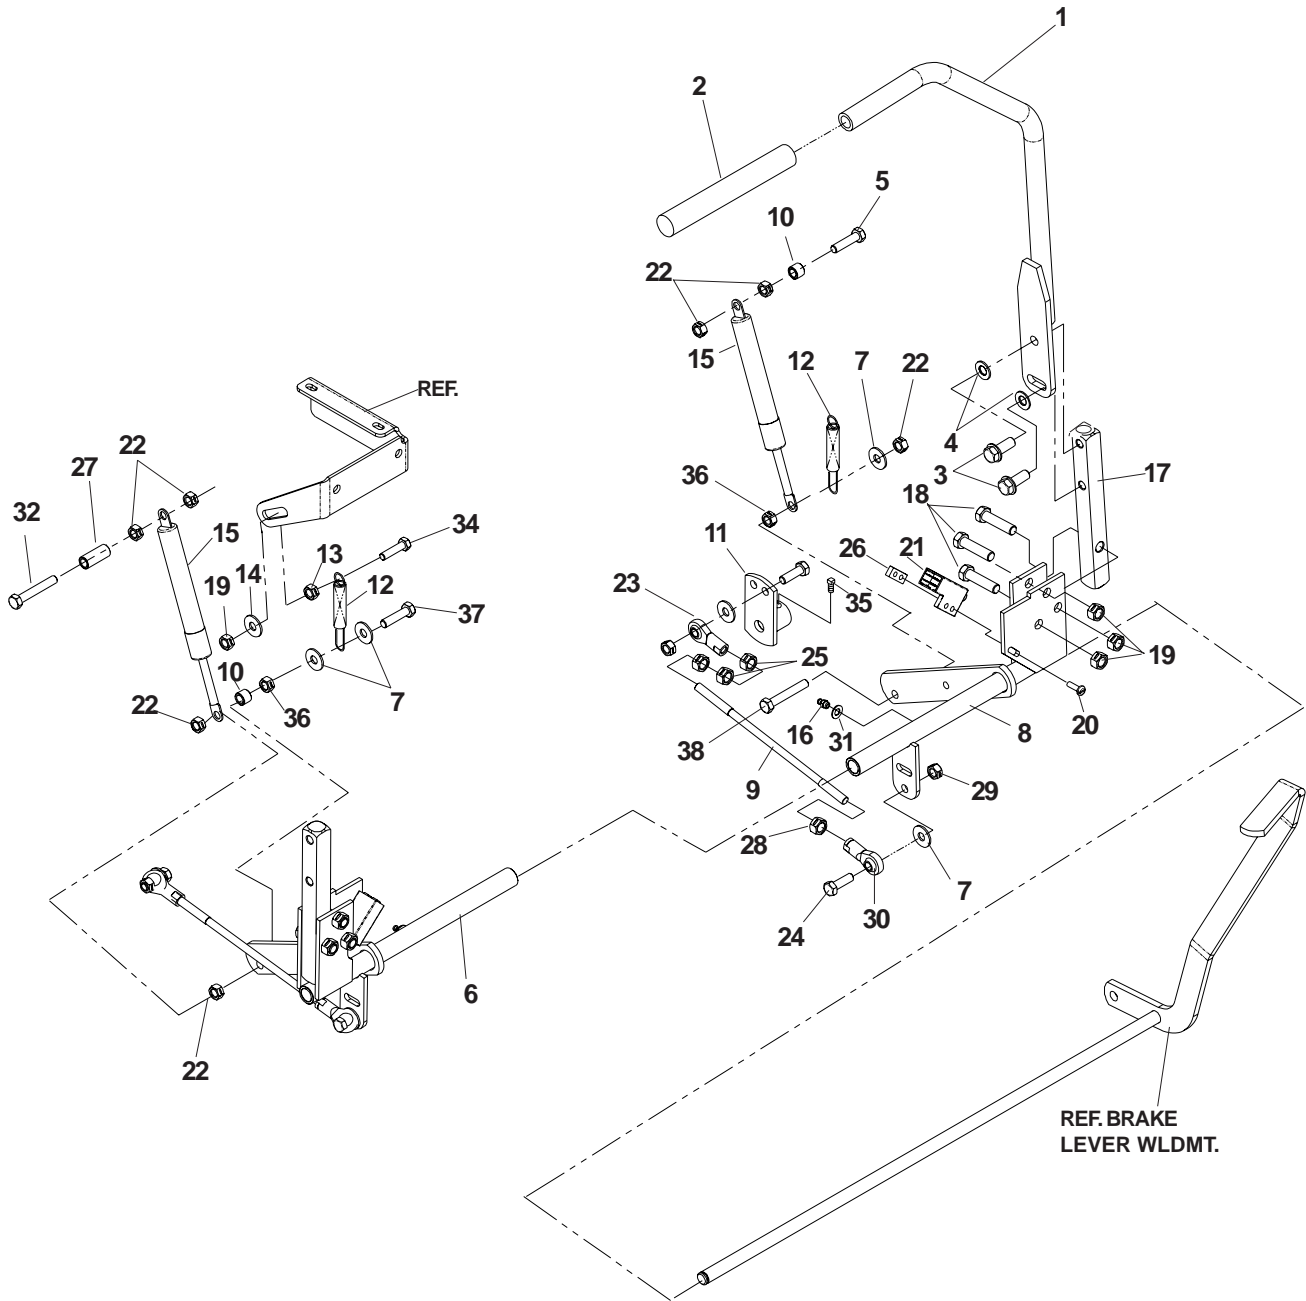

MOTION CONTROL ASSEMBLY

MOTION CONTROL ASSEMBLY

ITEM	PART NO.	QTY.	DESCRIPTION
1	539104190..	2	CONTROL LEVER WLDMT
2	539105036..	2	GRIP
3	539990563..	4	HCS 3/8C X 1
4	539102593..	4	3/8 DISC SPRING WASHER
5	539976935..	1	HCS 5/16C X 1 1/2
6	539106923..	1	CONTROL WELDMENT, RIGHT
7	539990692..	7	WASHER 5/16 FLAT
8	539106924..	1	CONTROL WELDMENT, LEFT
9	539103264..	2	PUMP CONTROL LINK
10	539102827..	2	SPACER
11	539104382..	2	CONTROLARM, PUMP
12	539103297..	2	SPRING
13	539990613..	2	3/8C WHIZ NUT
14	539990517..	2	WASHER 3/8 FLAT
15	539102720..	2	DAMPENER
16	539976998..	2	ZERK
17	539102809..	2	CONTROLARM
18	539990730..	6	HCS 3/8C X 1 3/4
19	539976979..	6	NUT, 3/8C, NYLOC
20	539976952..	4	SCREW 310-24 X 5/8
21	539101080..	2	SWITCH
22	539990184..	7	NUT, 5/16C, CENTERLOCK
23	539102590..	2	BALL JOINT, RIGHT
24	539990627..	4	HCS 5/16C X 1 1/4
25	539990223..	6	NUT, 5/16-24
26	539102678..	2	TAPPED PLATE
27	539104995..	1	SPACER
28	539991073..	2	NUT, 5/16F, LEFT HAND
29	539990717..	4	NUT, 5/16C, NYLOC
30	539102591..	2	BALL JOINT, LEFT
31	539103547..	2	WASHER
32	539976937..	1	HCS 5/16C X 2
33	539101341..	1	HCS 3/8C X 3 (NOT SHOWN)
34	539990637..	1	HCS 3/8C X 2 1/2
35	539105079..	2	SCREW, 5/16C X 5/8, SET
36	539990585..	2	NUT 5/16C, WHIZ
37	539991055..	1	BOLT, 5/16C X 2 1/4, TAP
38	539100469..	1	BOLT, 5/16C X 1 1/4, TAP