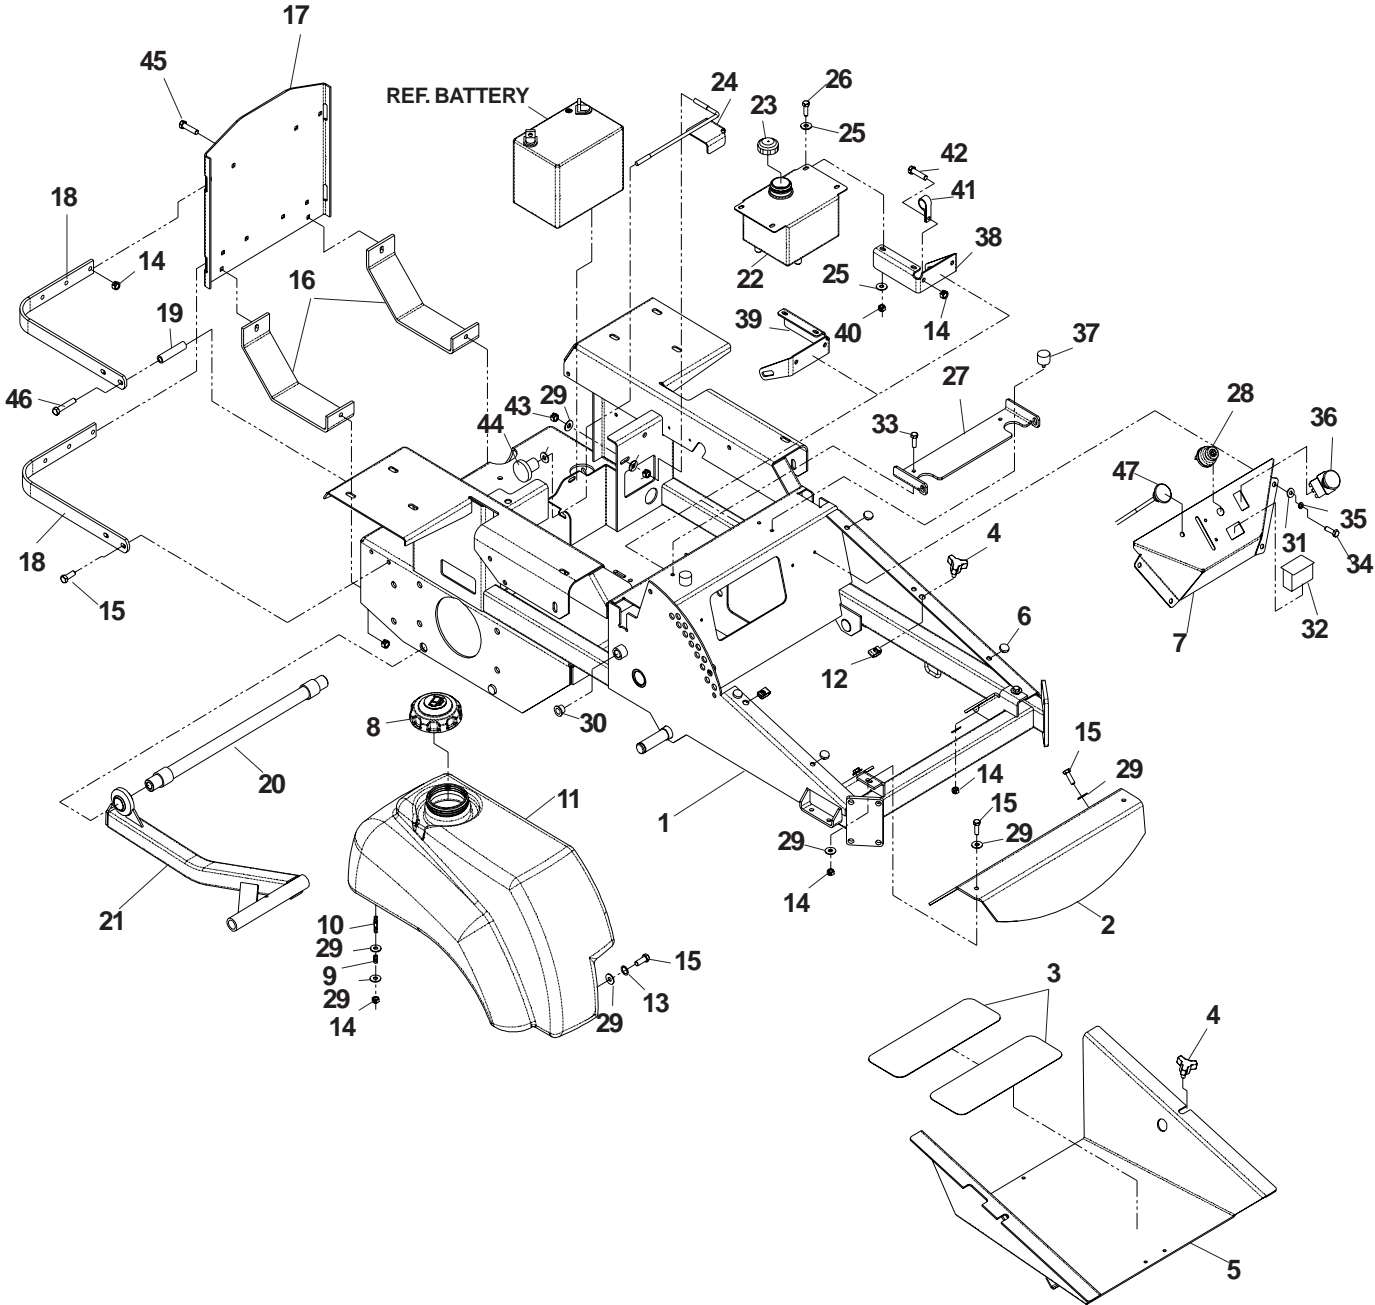

MAIN FRAME ASSEMBLY

MAIN FRAME ASSEMBLY

ITEM	PART NO.	QTY.	DESCRIPTION	ITEM	PART NO.	QTY.	DESCRIPTION
1	539107434	1	FRAME W/DECALS	31	539990598	12	WASHER, 1/4, FLAT
2	539106941	1	FOOT REST	32	539102540	1	HOUR METER
3	539977778	3	ANTI-SKID PAD	33	539990580	10	HCS 1/4C X 3/4
4	539104411	2	KNOB W/STUD	34	539990362	4	TFS 1/4C X 5/8
5	539106954	1	FOOT PLATE	35	539990052	6	LOCKWASHER, 1/4
6	539102587	5	BUMPER	36	539101768	1	BLADE SWITCH
7	539104996	1	CONSOLE WLDMT.	37	539105039	4	STUD/PLATE MOUNT
8	539106188	2	FUEL CAP	38	539106931	1	TANK MOUNT, RIGHT
9	539102845	8	SPRINGER	39	539106929	1	TANK MOUNT, LEFT
10	539102502	6	STUD	40	539976978	14	NUT, 1/4C, NYLOC
11	539104410	1	FUEL TANK, RIGHT	41	539102685	1	LOOM CLIP
	539104409	1	FUEL TANK, LEFT (NOT SHOWN)	42	539976934	8	HCS 5/16C X 3/4
12	539104763	2	"U" CLIP, 5/16C	43	539990184	8	LOCKNUT, 5/16C
13	539990187	2	LOCKWASHER, 5/16	44	539105169	2	KNOB
14	539990717	14	NUT, 5/16C, NYLOC	45	539107271	10	RHSSNB 5/16 X 1
15	539990209	6	HCS 5/16C X 1	46	539102335	1	HCS 5/16C X 4
16	539106957	2	SKID PLATE	47	539102733	1	CHOKE CONTROL
17	539106959	1	ENGINE GUARD		539105281	1	HOSE, FUEL (TO ENGINE)
18	539106961	4	STRAP				(NOT SHOWN)
19	539106962	1	SPACER		539105527	1	HOSE, FUEL (RIGHT TANK)
20	539104197	2	STRUT MT WLDMT				(NOT SHOWN)
21	539108350	1	STRUT, RIGHT		539105530	1	HOSE, FUEL (LEFT TANK)
	539108351	1	STRUT, LEFT (NOT SHOWN)				(NOT SHOWN)
22	539105024	1	OIL TANK		539102679	1	VALVE, FUEL (NOT SHOWN)
23	539101202	1	CAP OIL TANK				(NOT SHOWN)
24	539106899	1	BATTERY HOLD DOWN		539912222	6	CLAMP, HOSE (NOT SHOWN)
25	539990598	4	WASHER, 1/4, FLAT		539102650	2	HOSE BARB, 90° (NOT SHOWN)
26	539990580	4	HCS 1/4C X 3/4				(NOT SHOWN)
27	539105224	1	SEAT BKT W/DECAL		539103275	1	CONTROL THROTTLE (NOT SHOWN)
28	539101770	1	SWITCH, IGNITION				
29	539990692	24	WASHER, 5/16, FLAT				
30	539102519	2	BUSHING