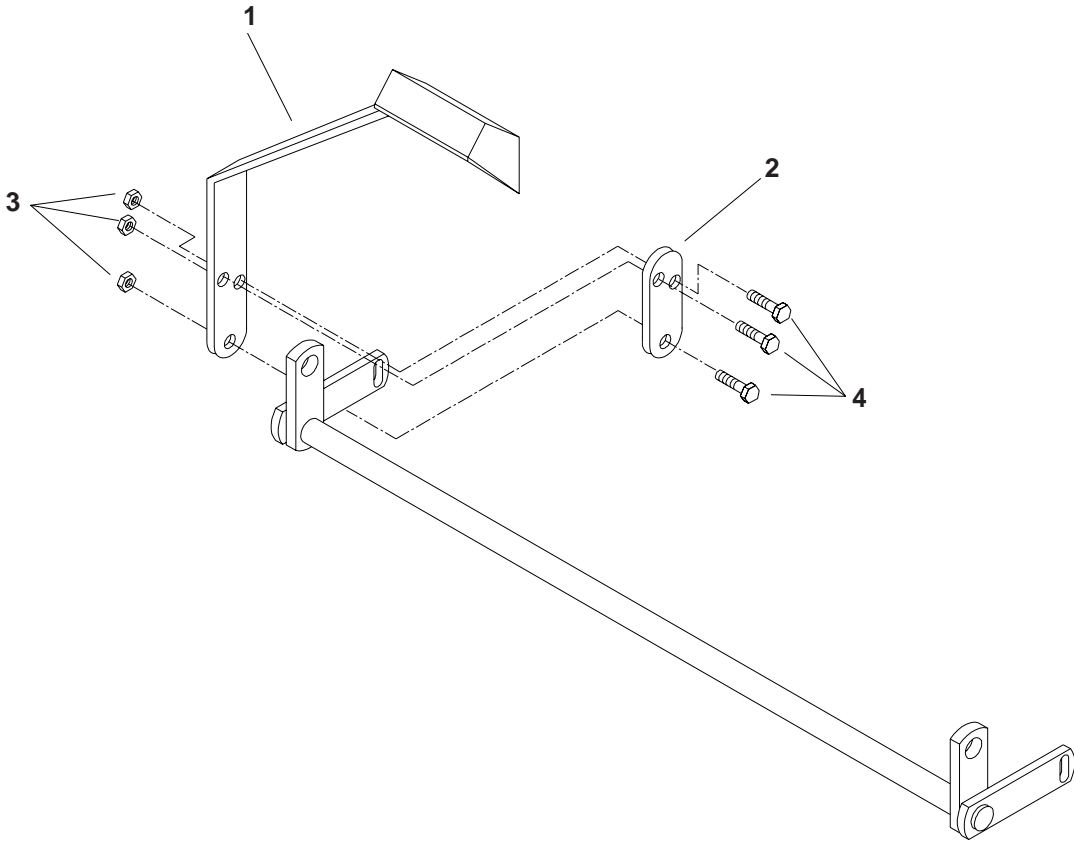

LIFT PEDAL

ITEM	PART NO.	QTY.	DESCRIPTION
1	539105549	1	Lift Pedal W/pad
2	539105552	1	Tightening Plate
3	539976979	3	Nut 3/8C Nyloc
4	539990655	3	HCS 3/8C X 1 1/2