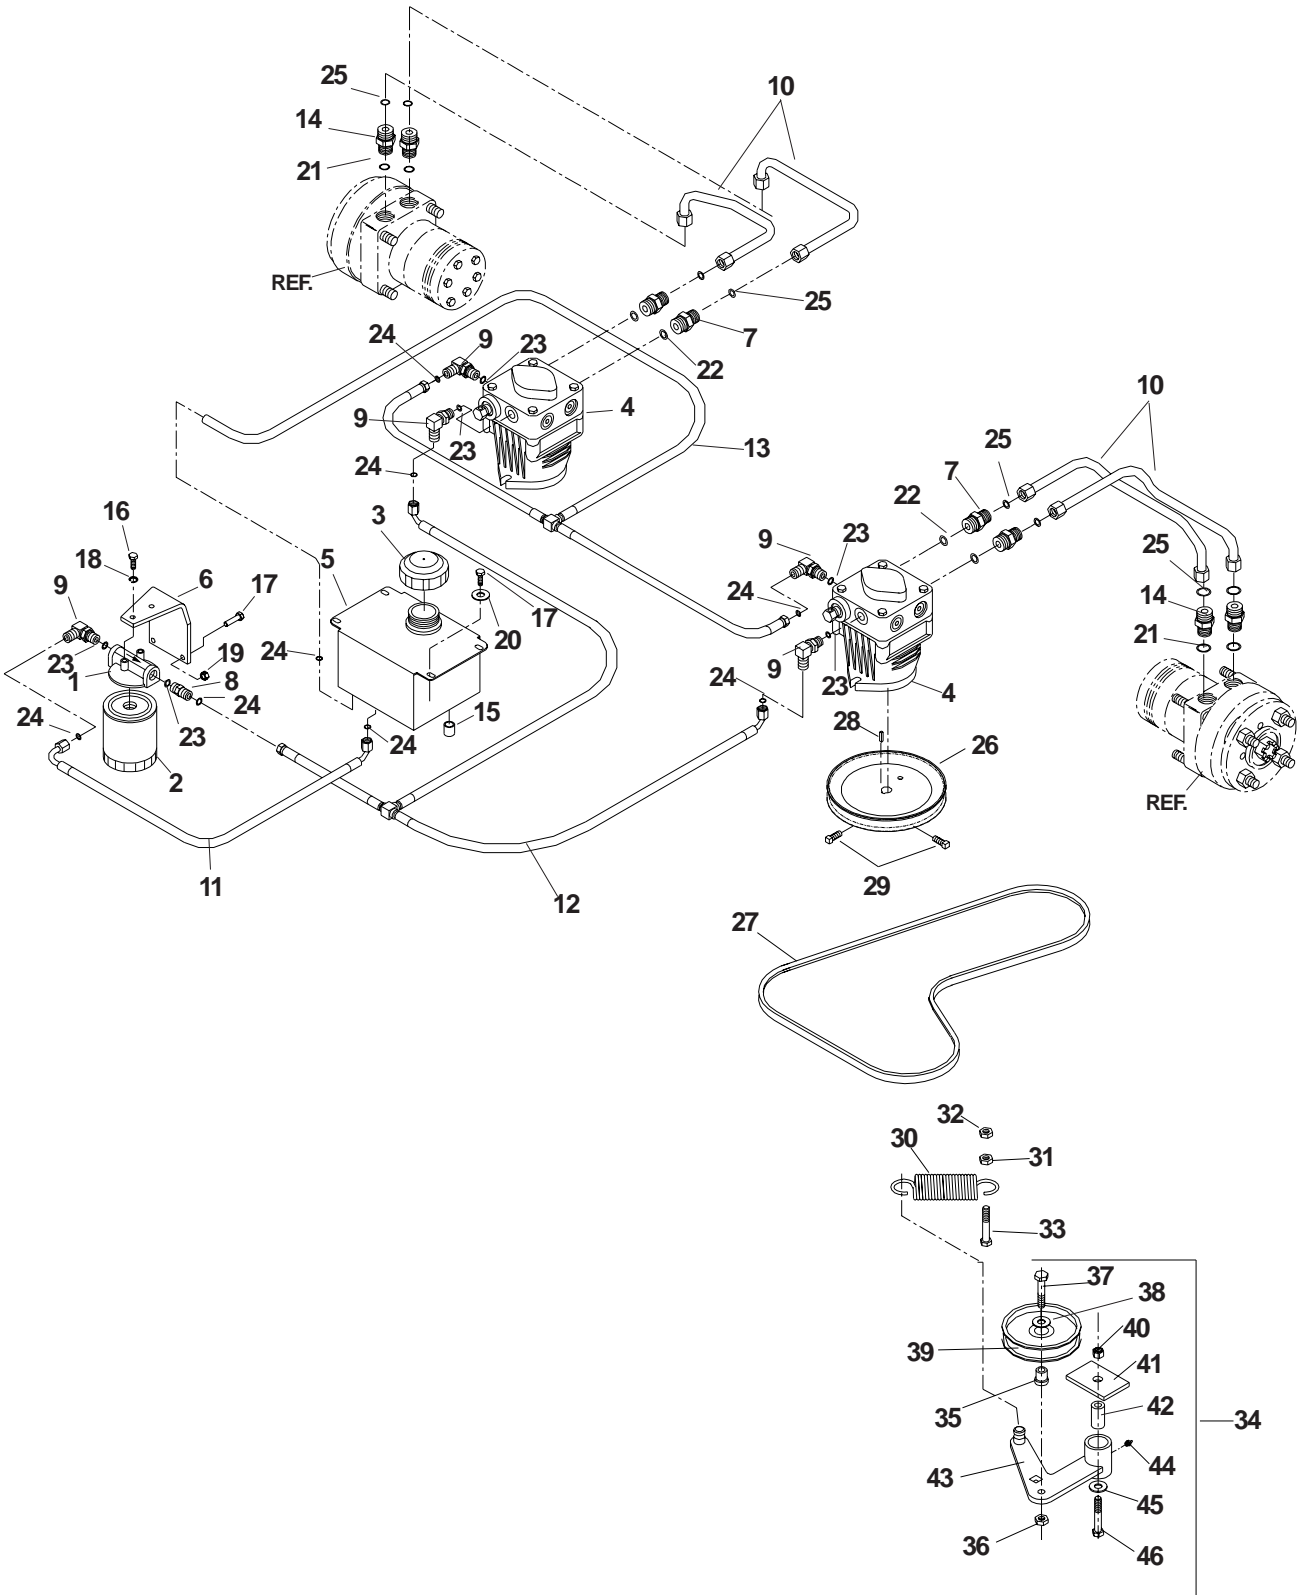

# HYDRAULIC ASSEMBLY

ITEM	PART NO.	QTY.	DESCRIPTION
1	539101165	1	FILTER HEAD
2	539102606	1	FILTER
3	539101202	1	CAP HYDRAULIC RESERVOIR
4	539107749	2	PUMP
5	539105024	1	TANK
6	539106933	1	BRACKET, OIL FILTER
7	539101237	4	FITTING, STRAIGHT, F6400-8-8-0
8	539103316	1	FITTING, F6400-6-6-0
9	539101238	5	FITTING, 90°, F6801-6-6-0
10	539106896	4	HYDRAULIC LINE
11	539104722	1	HOSE, 7"
12	539106895	1	"T" ASSEMBLY
13	539106897	1	"T" ASSEMBLY
14	539102396	4	FITTING, STRAIGHT
15	539105168	1	CAP
16	539990072	2	HCS 1/4C X 5/8
17	539990580	6	HCS 1/4C X 3/4
18	539990052	2	LOCKWASH, 1/4
19	539976978	8	NUT, 1/4C, NYLOC
20	539990598	8	WASHER, 1/4, FLAT
21	539103115	4	"O" RING, 3/4
22	539103116	4	"O" RING, 1/2
23	539103117	6	"O" RING, 3/8
24	539103118	8	"O" RING FLARE, 3/8
25	539103119	8	"O" RING FLARE, 1/2
26	539101176	1	PULLEY, PUMP
27	539106887	1	BELT, PUMP
28	539101177	2	KEY, 5 MM SQ. X 25 MM
29	539102717	4	SET SCREW, 5/16C X 5/8
30	539103256	1	SPRING
31	539990613	1	NUT, 3/8C, WHIZ
32	539976979	1	NUT, 3/8C, NYLOC
33	539990588	1	HCS, 3/8C X 2
34	539104408	1	IDLER ARM ASSEMBLY
35	539976695	1	IDLER FLANGE BUSHING
36	539990546	1	NUT, 3/8C, CENTERLOCK
37	539990730	1	HCS, 3/8C X 1 3/4
38	539990517	1	WASHER, 3/8
39	539976688	1	IDLER PULLEY
40	539101331	1	NUT, 1/2C, NYLOC
41	539102236	1	SUPPORT PLATE
42	539103427	1	PIVOT BUSHING
43	539104388	1	IDLER ARM
44	539976998	1	ZERK
45	539990550	1	WASHER, 1/2
46	539103433	1	HCS, 1/2C X 3 1/4, GR5

# ENGINE ASSEMBLY

ITEM	PART NO.	QTY.	DESCRIPTION
1	539990717	4	NUT 5/16C NYLOC
2	539990669	4	HCS 5/16C X 1 3/4
3	539912757	1	KEY 1/4 SQ. X 1 1/4
4	539106992	1	PULLEY
5	539106880	1	CLUTCH, 200 FT/LB
6	539990247	1	7/16 LOCKWASHER
7	539991120	1	HCS 7/16F X 2 1/2
8	539106819	1	CLUTCH TIE DOWN
9	539105637	1	WIRING HARNESS