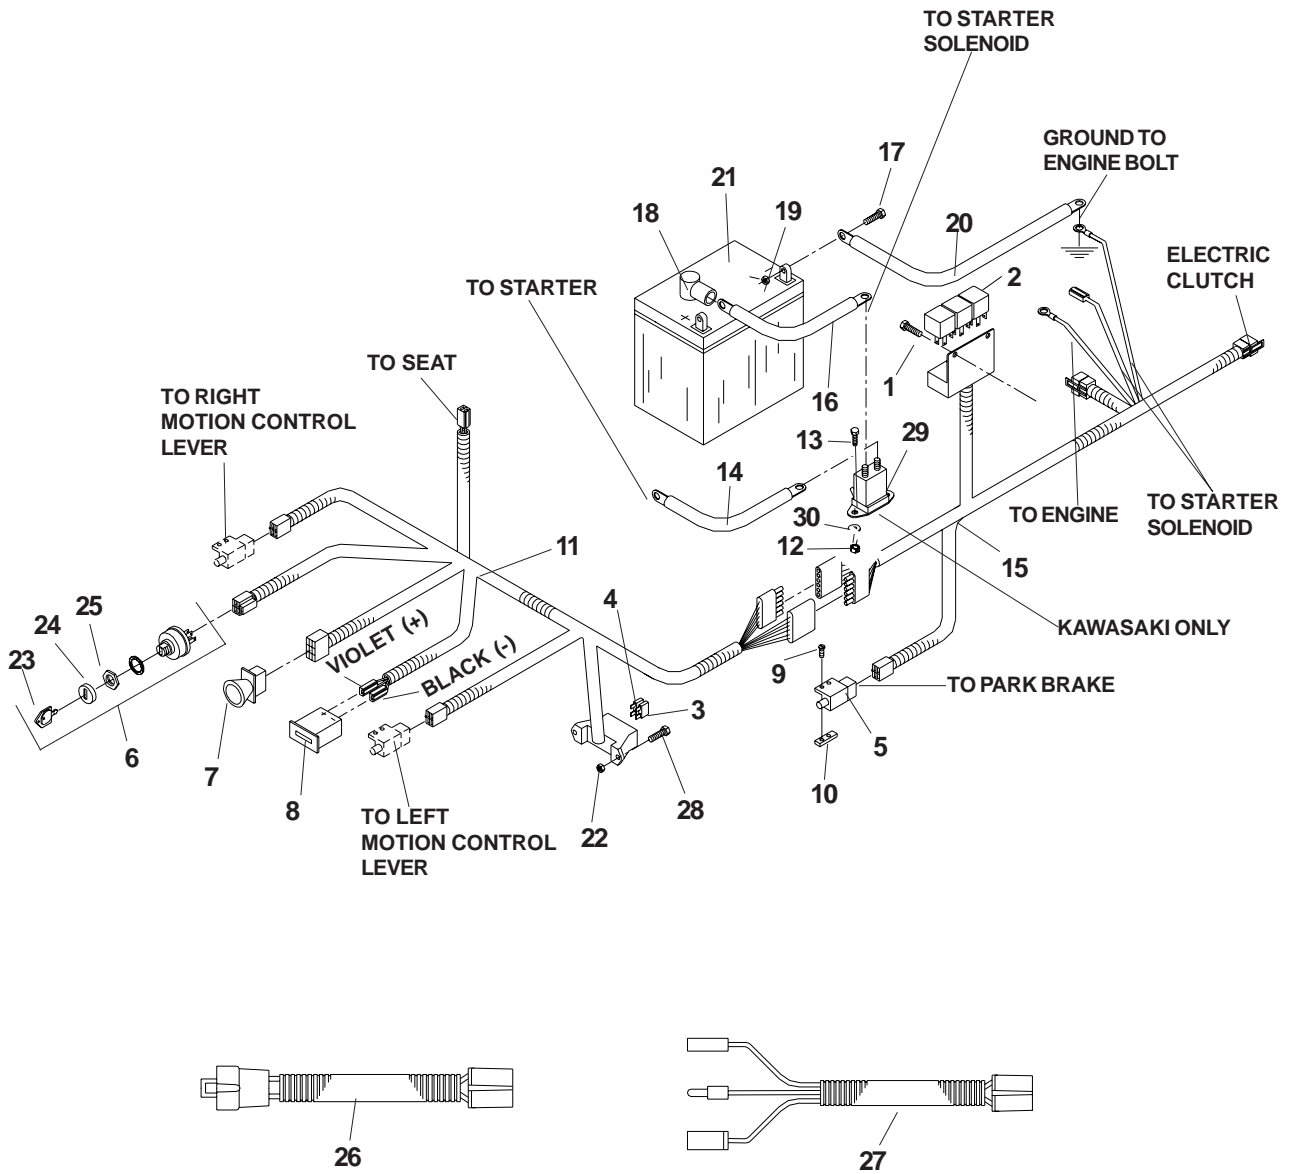

52" DECK ASSEMBLY

ITEM	PART NO.	QTY.	DESCRIPTION	TEM	PART NO.	QTY.	DESCRIPTION
1	539107433	1	DECK W/DECALS	29	539106449	1	BELT SHIELD, LT.
2	539103433	1	HCS 1/2C X 3 1/4, ... GR. 5				NOT SHOWN
3	539104421	3	PULLEY	30	539990184	5	NUT 5/16C, ... CENTERLOCK
4	539100341	3	BLADE, 18"	32	539103303	2	PAD
5	539990717	14	NUT 5/16C, NYLOC	33	539105453	1	CENTER BAFFLE
6	539102643	6	ROLLER	34	539105457	1	MAIN BAFFLE
7	539102698	6	BUSHING	35	539990799	5	RHSNB 5/16C X 5/8
8	539990517	14	WASHER 3/8, STD	36	539990692	5	FLAT WASHER, 5/16
9	539976979	14	NUT 3/8C, NYLOC	37	539101175	8	HCS 7/16C X 1 1/2
10	539106884	1	BELT, 52" ..... (NOT SHOWN)	38	539990582	1	HCS 3/8C X 1 SER.
11	539102754	6	HSC 3/8C X 3 1/2	39	539990517	1	FLAT WASHER 3/8
12	539990627	14	HCS 5/16C X 1 1/4	40	539101331	1	NUT 1/2C, NYLOC
13	539107312	1	DISCRGE CHUTE	41	539990550	1	FLAT WASHER 1/2
14	539106448	1	BELT SHEILD, RT	42	539103257	1	IDLER PULLEY
15	539106504	3	HEAVY WASHER	43	539976998	1	ZERK
16	539101995	3	KEY, 1/4 SQ. X 1 1/8	44	539103230	1	IDLER ARM
17	539102641	4	LIFT CHAIN	45	539103427	1	PIVOT BUSHING
18	539105192	1	SPRING	46	539102243	1	SUPPORT WASHER
19	539103257	1	IDLER PULLEY 1.31	47	539107411	3	CUTTER HOUSING, ... COMPLETE
20	539103258	1	IDLER PULLEY 1.62				(ITEMS 49 THRU 55)
21	539103295	2	IDLER BUSHINGS	48	539104402	1	SPINDLE
22	539102582	8	NUT 7/16C, WHIZ	49	539107272	1	COMBO SPACER
23	539102612	2	HCS 3/8C X 2 3/4	50	539102244	1	MACHINERY
24	539990839	8	NUT, 7/16C, ... CENTERLOCK				BUSHING, 18 GA
25	539103299	3	HCS 5/8F X 1 1/4	51	539102677	2	BEARING
26	539990333	3	SLW 5/8"	52	539102676	1	SPACER
27	539990247	3	LOCKWASHER, 7/16	53	539104852	1	HOUSING
28	539100141	3	HCS 7/16F X 1 1/2				

WIRING ASSEMBLY