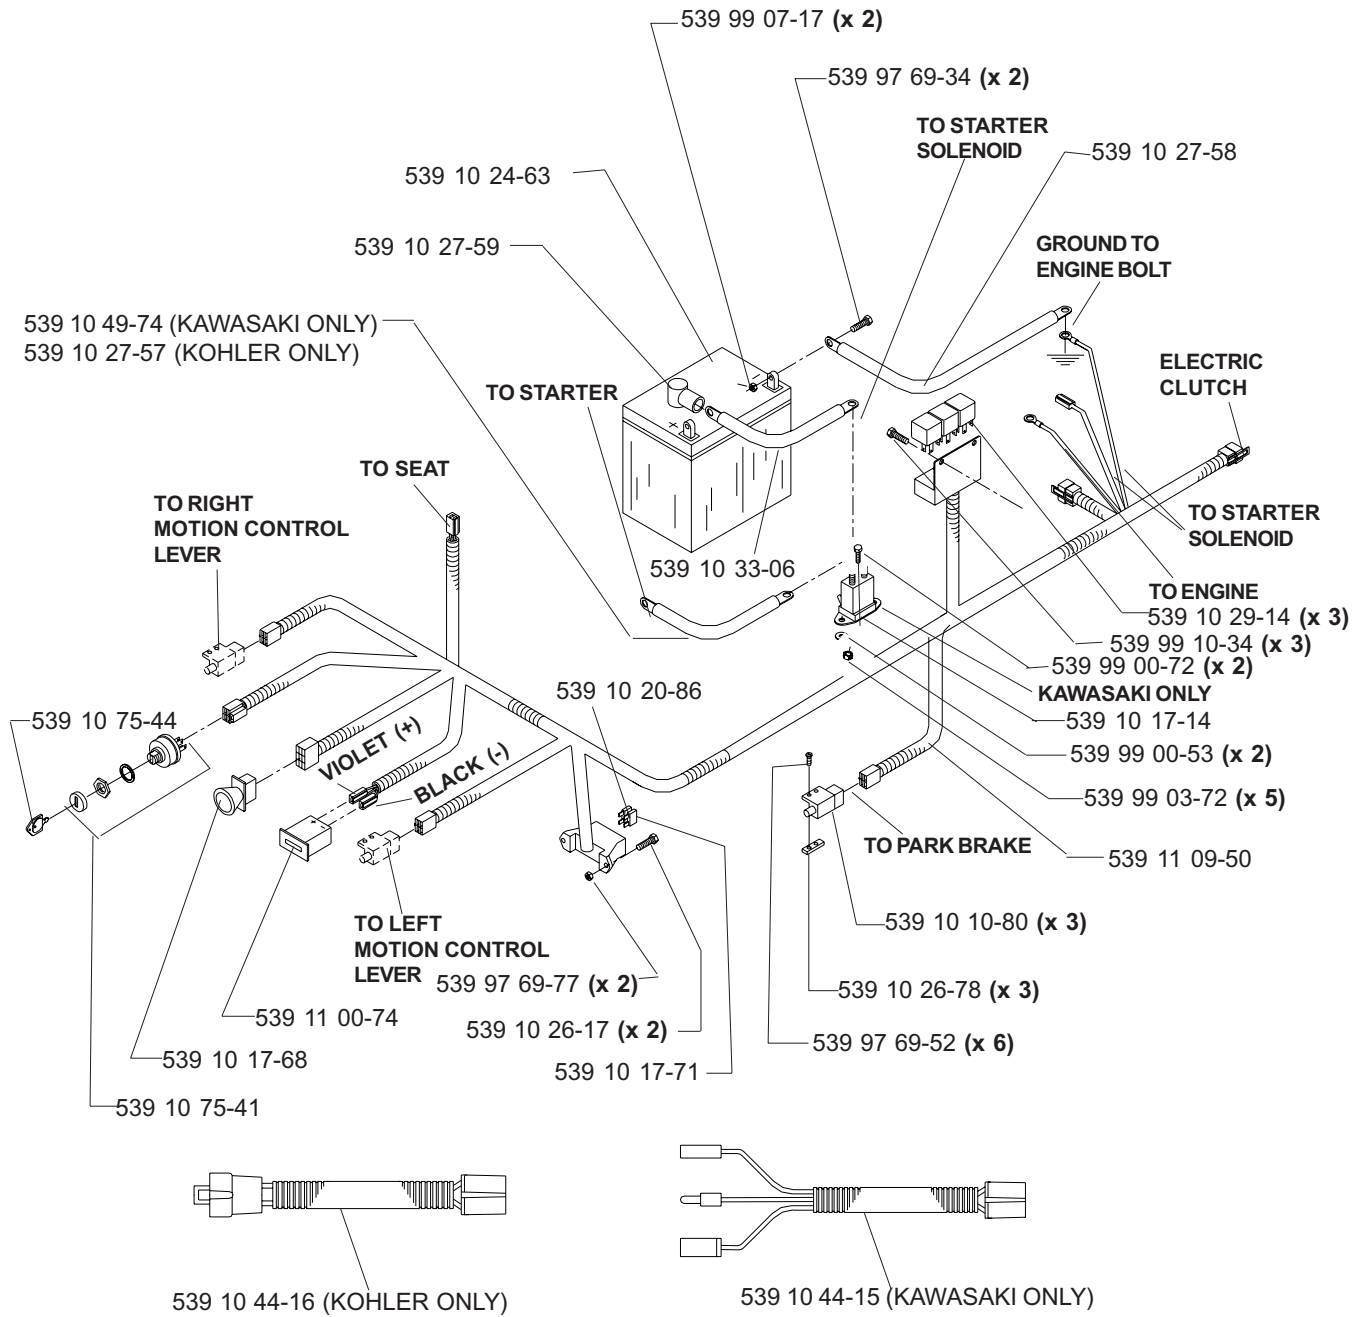

WIRING ASSEMBLY