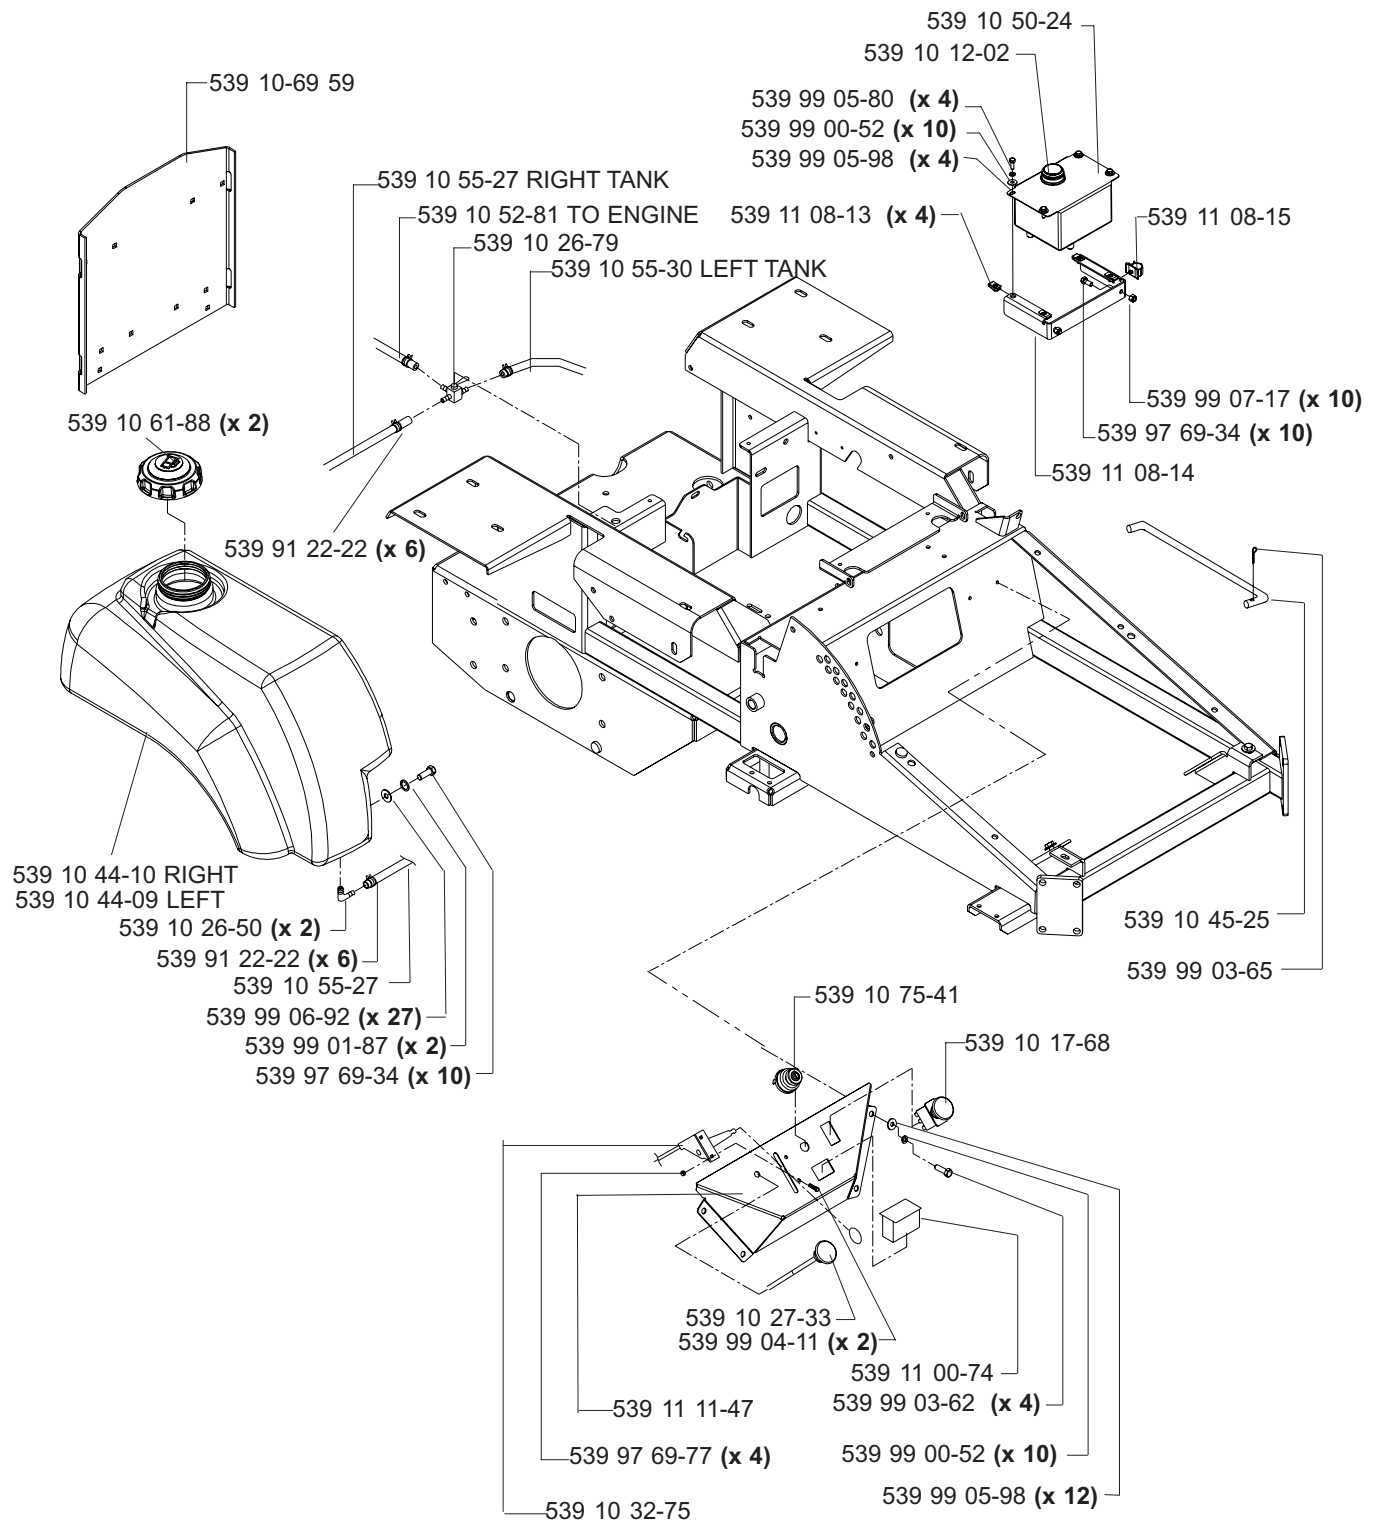

# MAIN FRAME ASSEMBLY

**NOT SHOWN:**

- 539 11 26-54 FLOOR PAN PAD, MODEL 968999307 ONLY
- 539 11 26-55 FOOT REST PAD, MODEL 968999307 ONLY

# 52" DECK ASSEMBLY