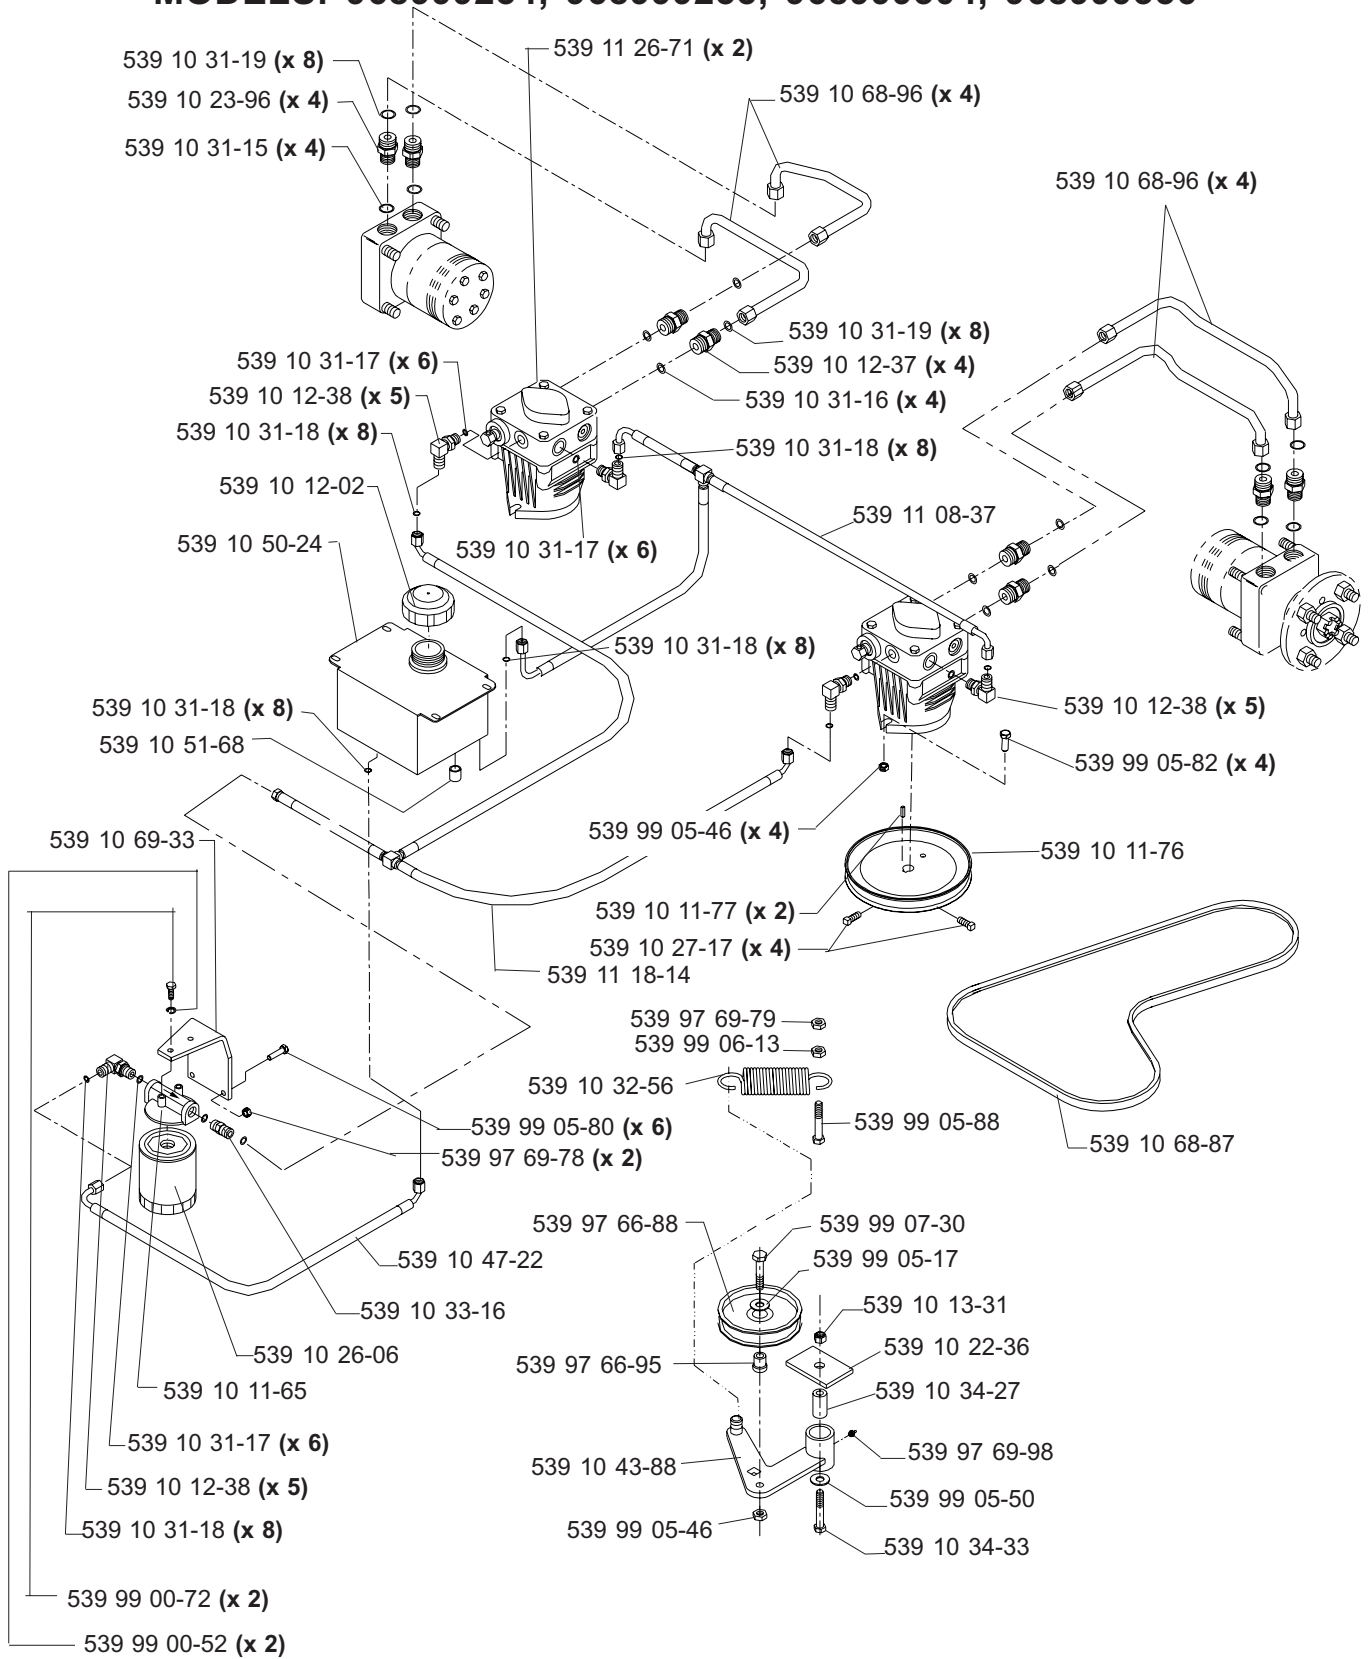

# MAIN FRAME ASSEMBLY

# MAIN FRAME ASSEMBLY

**NOT SHOWN:**

- 539 11 26-54 FLOOR PAN PAD, MODEL 968999307 ONLY
- 539 11 26-55 FOOT REST PAD, MODEL 968999307 ONLY

# 52" DECK ASSEMBLY

# DECALS

539 10 26-70 DECAL, FUEL VALVE (NOT SHOWN)