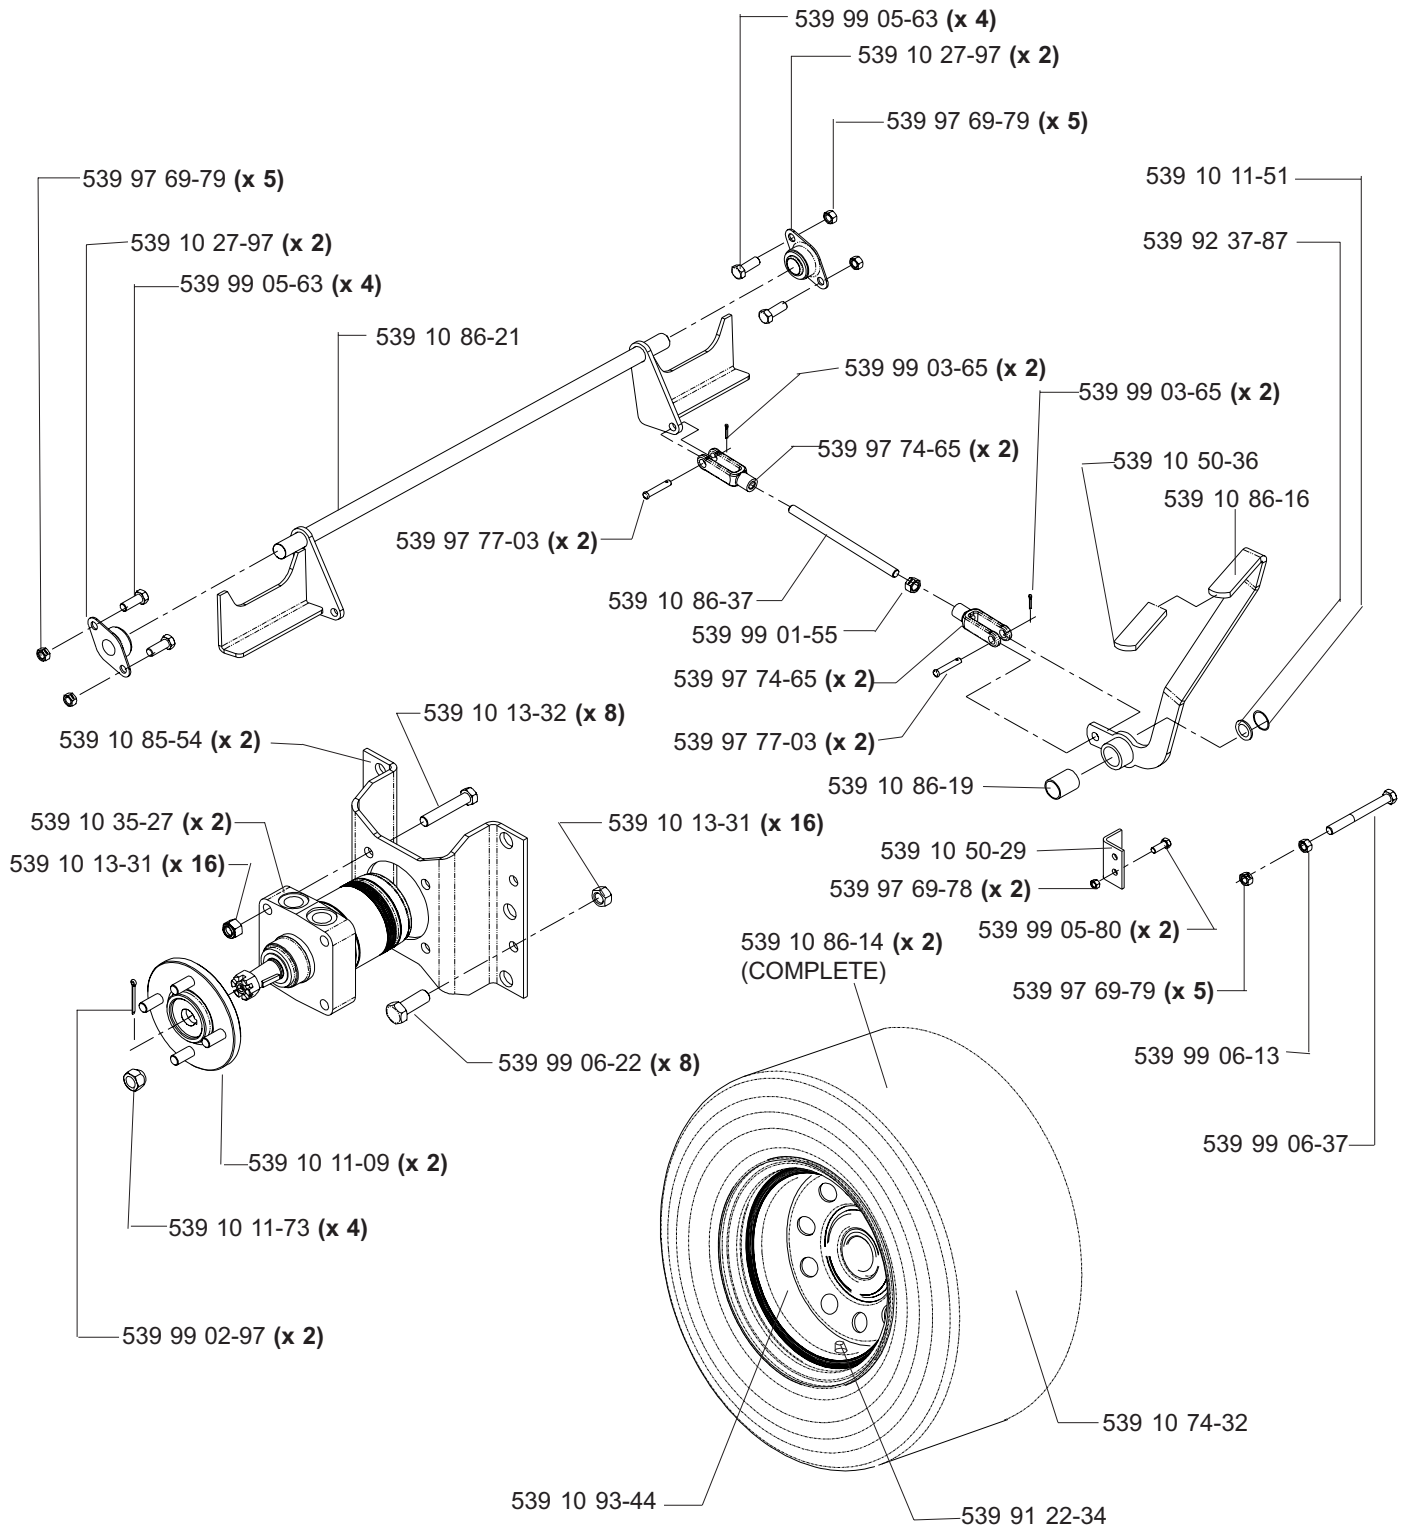

PARK BRAKE ASSEMBLY (TE)

MODELS: 968999254, 968999255, 968999304, 968999356