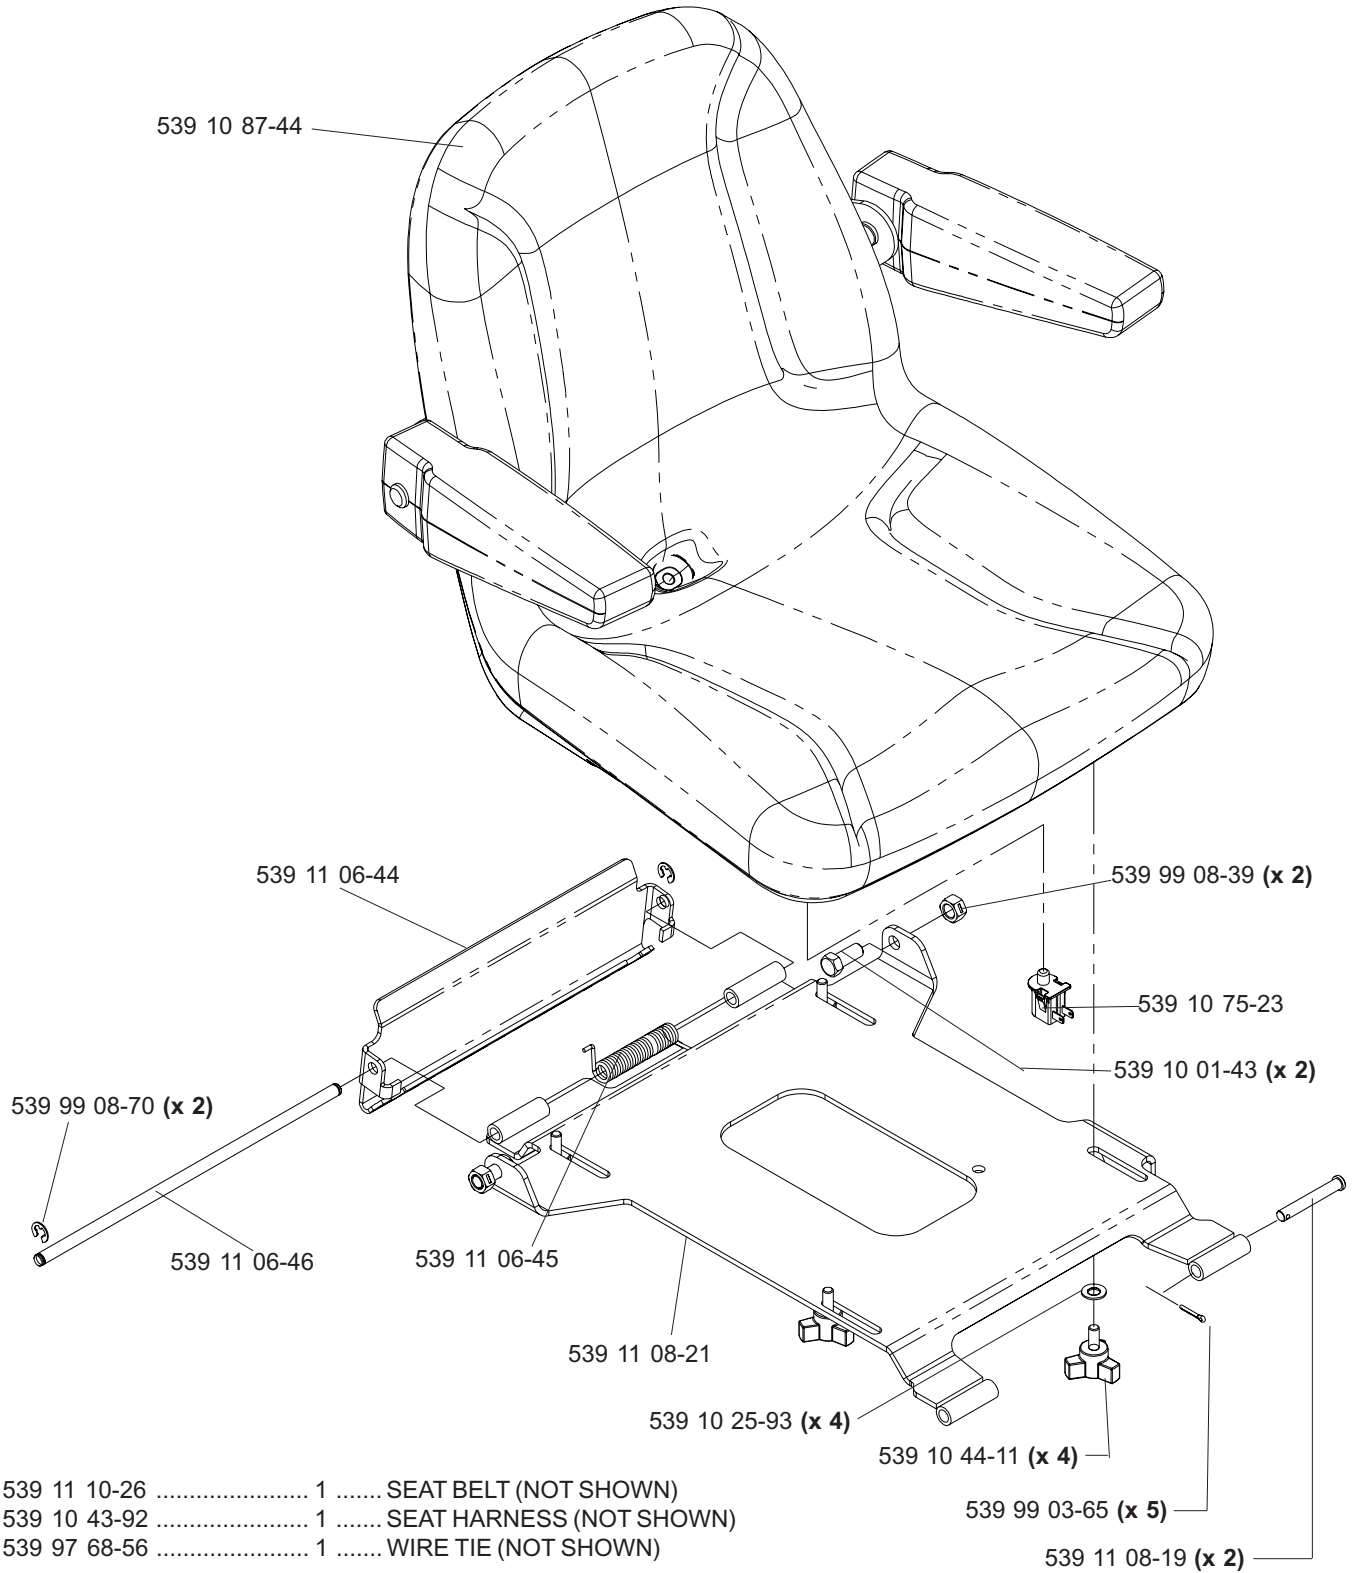

SEAT ASSEMBLY

MODELS: 968999254, 968999255, 968999304, 968999356