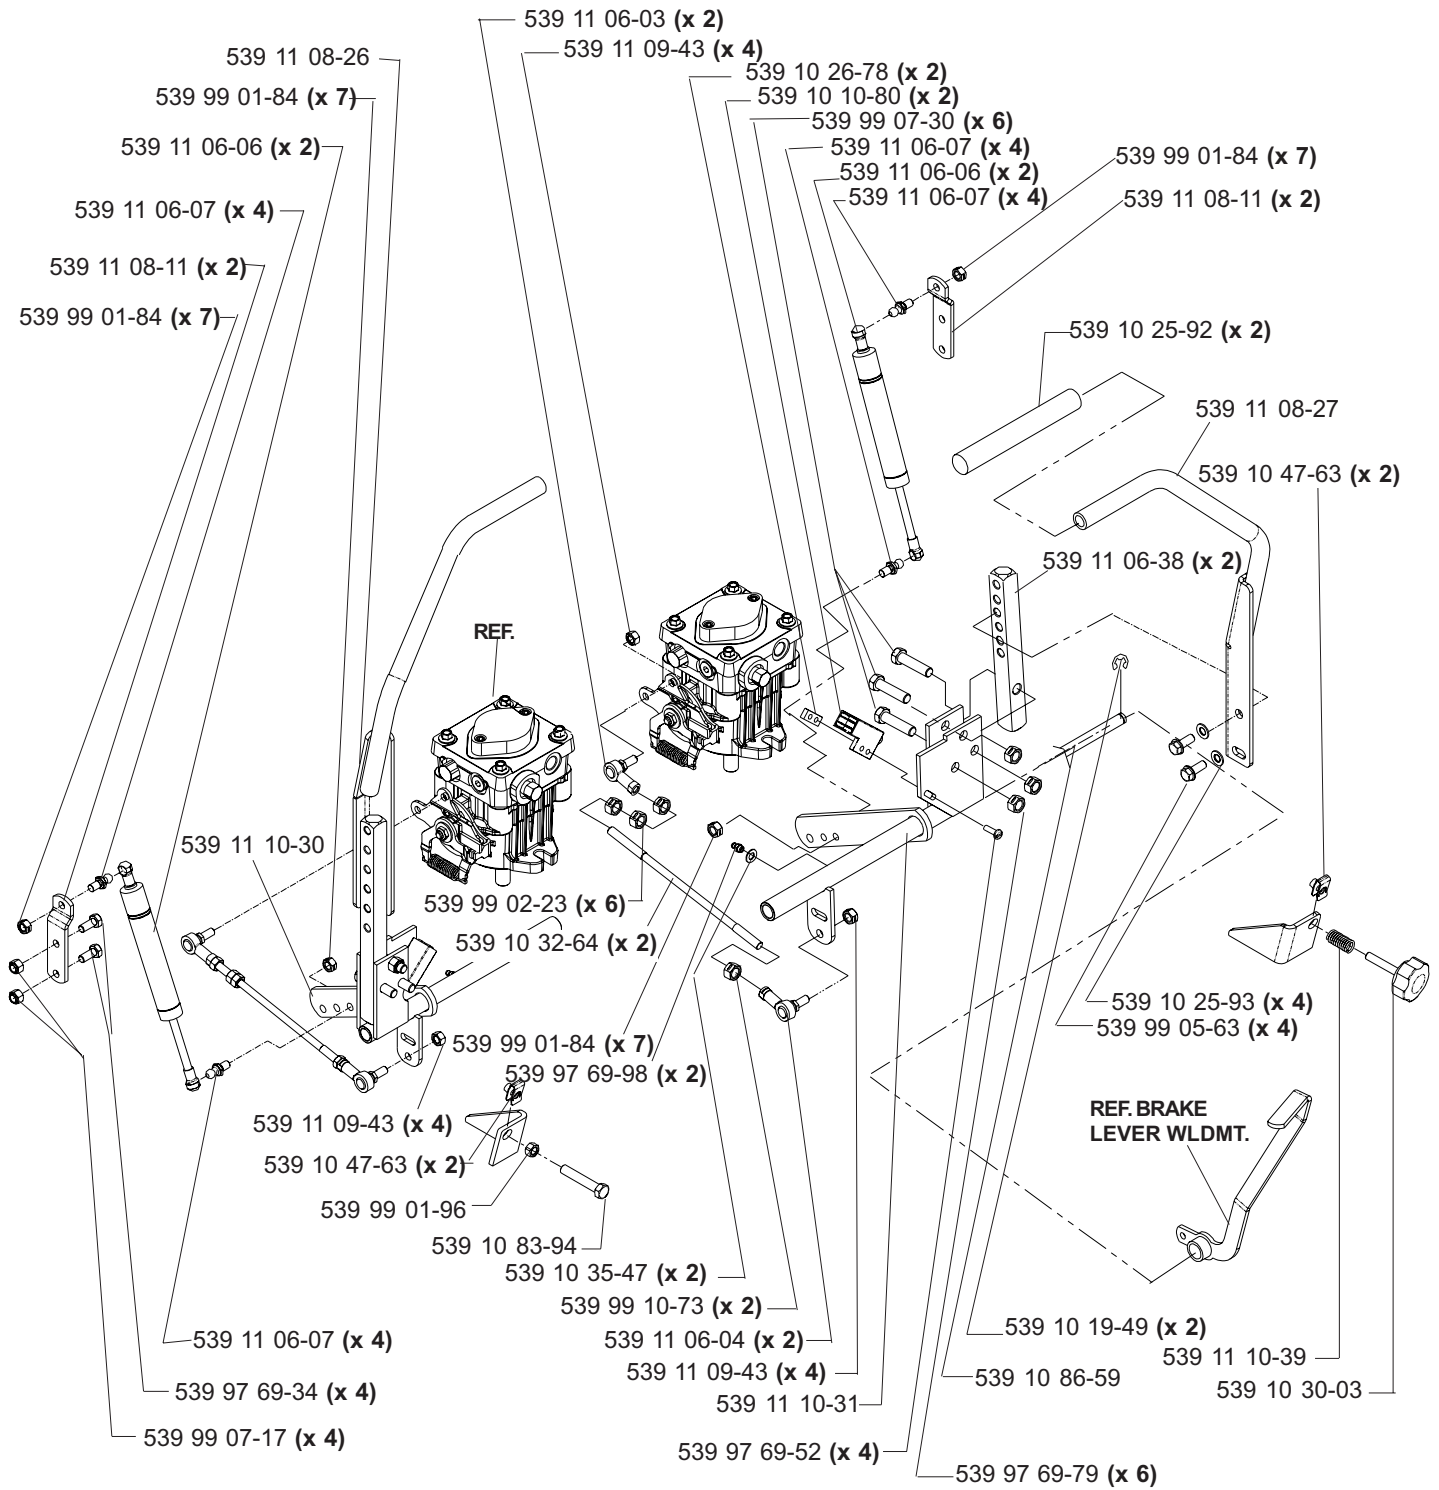

MOTION CONTROL ASSEMBLY