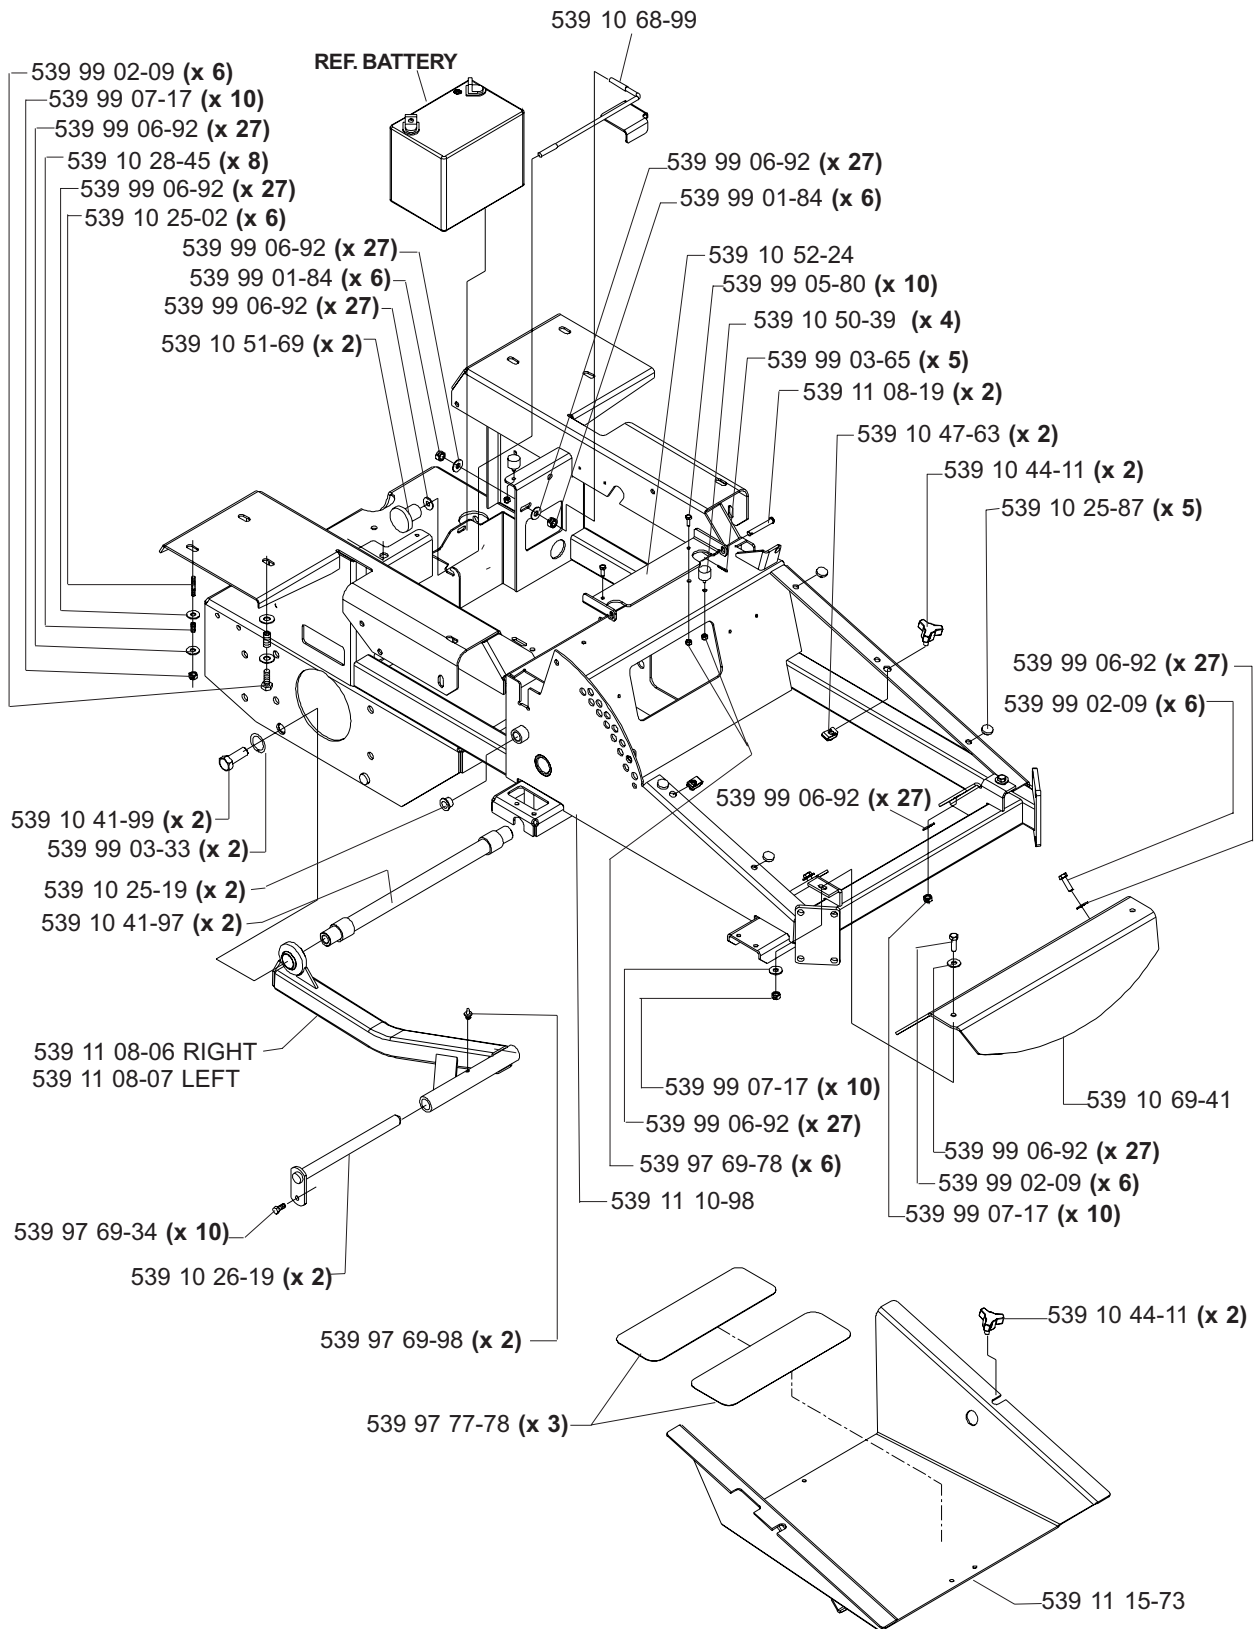

# HYDRAULIC ASSEMBLY (TE)

MODELS: 968999254, 968999255, 968999304, 968999356

# MAIN FRAME ASSEMBLY

# MAIN FRAME ASSEMBLY

**NOT SHOWN:**

- 539 11 26-54 FLOOR PAN PAD, MODEL 968999307 ONLY
- 539 11 26-55 FOOT REST PAD, MODEL 968999307 ONLY