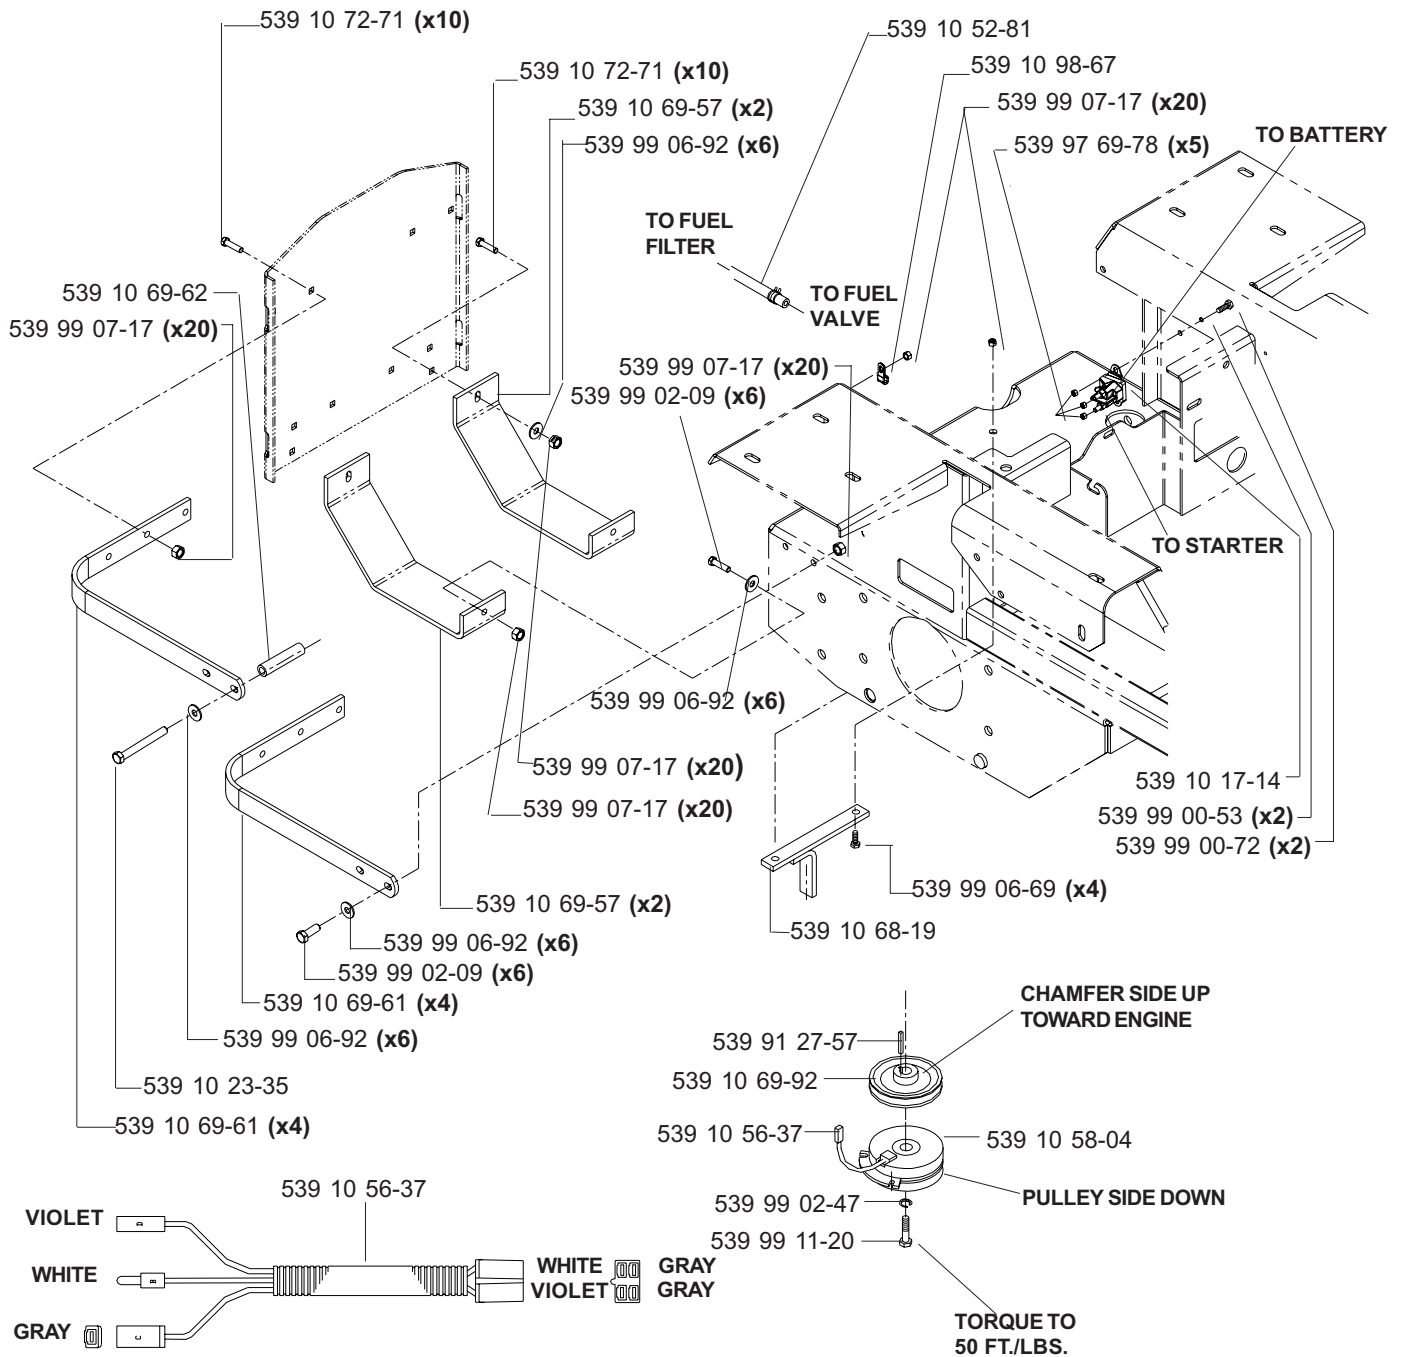

KAWASAKI 17 & 19 HP ENGINE ASSEMBLY

MODELS: 968999254, 968999255, 968999304, 968999356