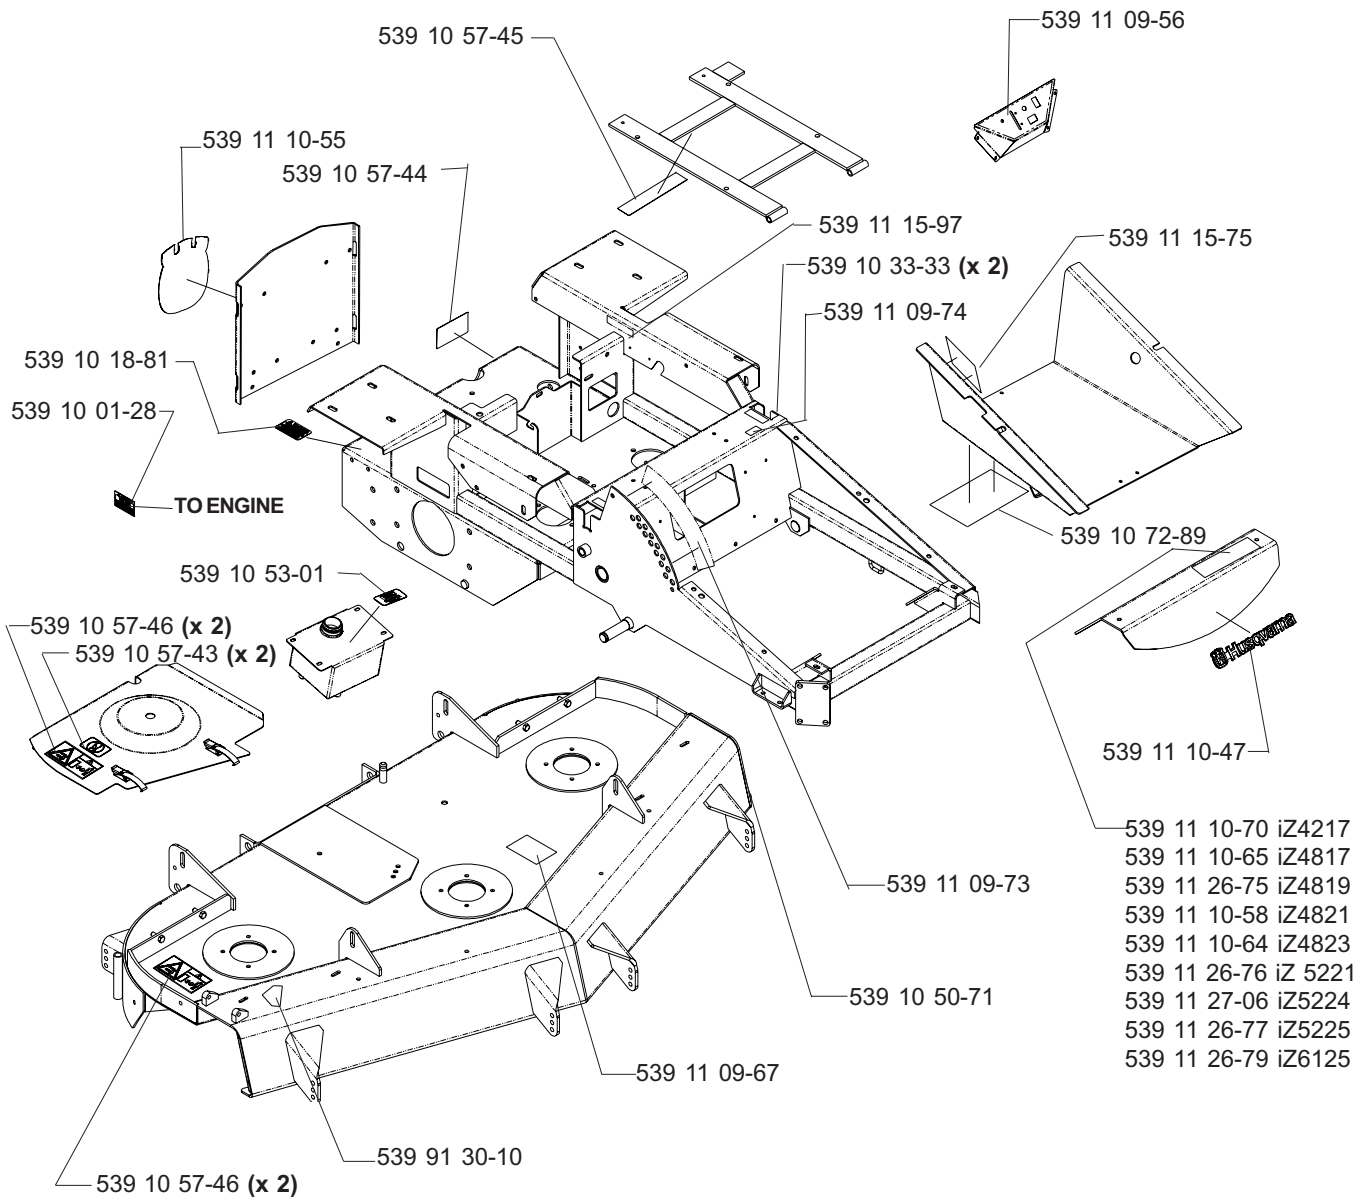

DECALS

539 10 26-70 DECAL, FUEL VALVE (NOT SHOWN)